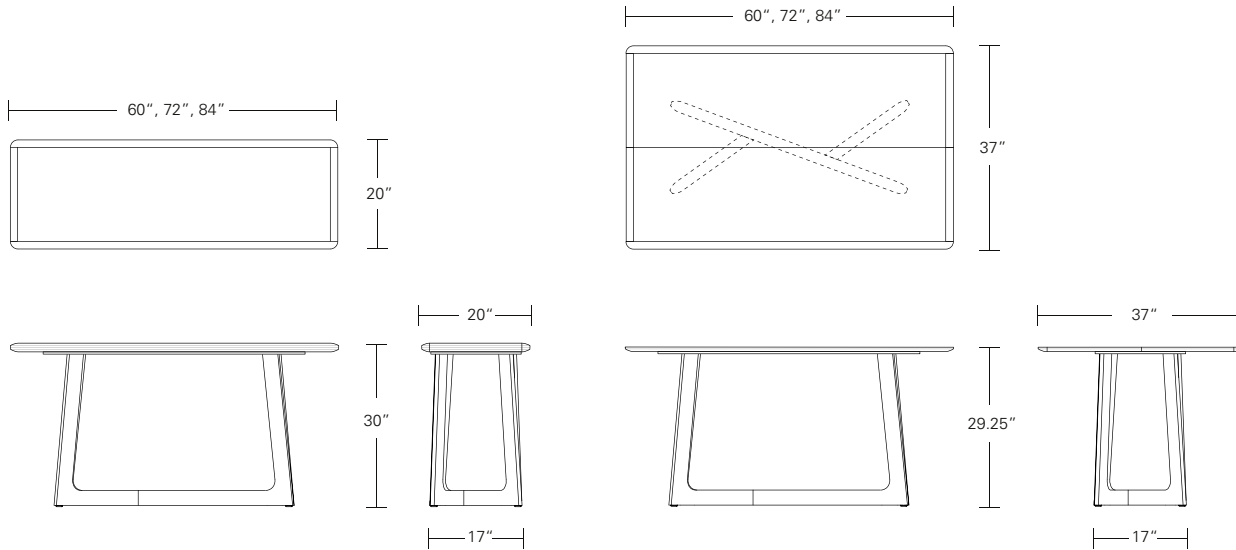

KEMIZO FLIP-TOP CONSOLE

72W x 20 - 37D x 30H

Shown in Cersed Grey Walnut

This ingenious console incorporates a removable edge cap which covers the hinges that allow the top to flip and slide over the base creating leg room on both sides. Intended as a multi-functional design for additional seating when needed. Available in three sizes and 32 standard finishes.

Kemizo Flip-Top Console

Kemizo Flip-Top Console - Expanded

DESCRIPTION	FINISH OPTIONS	
<p>Kemizo Flip-Top Console: Veneer top with solid wood edge. Removable edge cap with hinged table top. Solid wood base with levelers.</p> <p>Standard Options: Base inlay in dark bronze, medium bronze, satin brass or satin aluminum inlay.</p> <p>Custom Orders: Custom sizes, woods and finishes are available. Please request a price quotation.</p>	<p>Standard - Natural / Stained:</p> <p>Bronze Ash, Burnt Ash, Ebonized Ash, Grey Ash, Medium Mahogany, Oak, Bluff Oak, Grey Oak, Fumed Oak, Ebonized Oak, Walnut, Medium Walnut, Dark Walnut, Ebonized Walnut, Grey Walnut, Silver Walnut, Terra Walnut, Bronze Walnut, Claro Toned Walnut.</p>	<p>Premium - Cerused / Bleached:</p> <p>Bleached Ash, Cerused Grey Ash, Cerused Bronze Ash, Cerused Burnt Ash, Cerused Mahogany, Cerused Dark Mahogany, Bleached Walnut, Cerused Walnut, Cerused Grey Walnut, Cerused Silver Walnut, Cerused Bronze Walnut, Cerused Oak, Bleached Oak.</p>