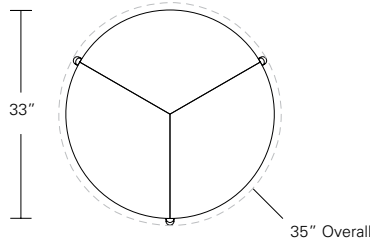

TRILLIUM COCKTAIL TABLE

DESCRIPTION	FINISH OPTIONS	
Trillium Table: Veneer top with thick veneer edging. Solid wood base with levelers. Inlay Options: Dark bronze, medium bronze, satin brass or satin aluminum. Custom Orders: Custom sizes, woods and finishes are available. Please request a price quotation.	Standard - Natural / Stained: Bronze Ash, Burnt Ash, Ebonized Ash, Grey Ash, Medium Mahogany, Oak, Bluff Oak, Grey Oak, Fumed Oak, Ebonized Oak, Walnut, Medium Walnut, Dark Walnut, Ebonized Walnut, Grey Walnut, Silver Walnut, Terra Walnut, Bronze Walnut, Claro Toned Walnut.	Premium - Cerused / Bleached: Bleached Ash, Cerused Grey Ash, Cerused Bronze Ash, Cerused Burnt Ash, Cerused Mahogany, Cerused Dark Mahogany, Bleached Walnut, Cerused Walnut, Cerused Grey Walnut, Cerused Silver Walnut, Cerused Bronze Walnut, Cerused Oak, Bleached Oak.