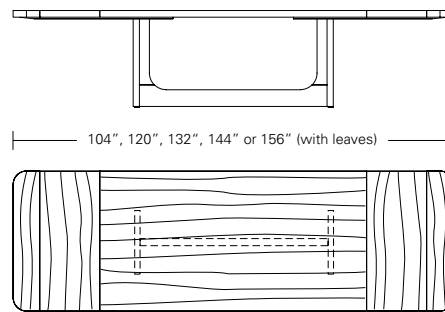

Puente Table

- 72"W x 42"D x 29"H
- 84"W x 42"D x 29"H
- 96"W x 42"D x 29"H
- 108"W x 42"D x 29"H
- 120"W x 48"D x 29"H

Puente Extension Table

- 72"W (104" w/two 16" leaves) x 42"D x 29 1/4"H
- 84"W (120" w/two 18" leaves) x 42"D x 29 1/4"H
- 96"W (132" w/two 18" leaves) x 42"D x 29 1/4"H
- 108"W (144" w/two 18" leaves) x 42"D x 29 1/4"H
- 120"W (156" w/two 18" leaves) x 48"D x 29 1/4"H

BRUNEAU TABLE

108W x 44D x 29H

Shown in Walnut with Medium Bronze metal.

The Bruneau Table combines U shaped base components with a radiused corner table top. The metal end caps create a linear closure to the open ends of the modern trestle base. Available in fixed or extension versions in a wide range of sizes and finishes.

BRUNEAU TABLE

Bruneau Table

72"W x 38"D x 29"H 108"W x 44"D x 29"H
 84"W x 40"D x 29"H 120"W x 48"D x 29"H
 96"W x 42"D x 29"H

Bruneau Extension Table E (w/ end caps)

72"W (104"w/two 16"leaves) x 38"D x 29"H
 84"W (120"w/two 18"leaves) x 40"D x 29"H
 96"W (132"w/two 18"leaves) x 42"D x 29"H
 108"W (144"w/two 18"leaves) x 44"D x 29"H
 120"W (156"w/two 18"leaves) x 48"D x 29"H

Bruneau Extension Table E (with leaves on ends)

Bruneau Extension Table C (w/ leaves in center)

72"W (104"w/two 16"leaves) x 38"D x 29 1/4"H
 84"W (120"w/two 18"leaves) x 40"D x 29 1/4"H
 96"W (132"w/two 18"leaves) x 42"D x 29 1/4"H
 108"W (144"w/two 18"leaves) x 44"D x 29 1/4"H
 120"W (156"w/two 18"leaves) x 48"D x 29 1/4"H