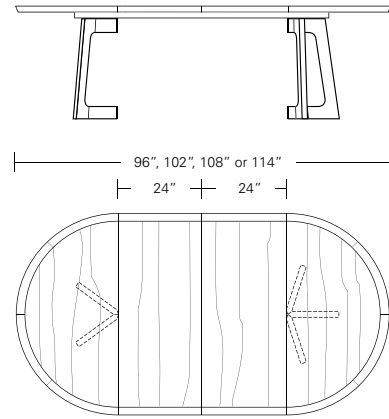

72", 84", 96", 108" or 120"

104", 120", 132", 144" or 156"
 | 16 or 18" | 16 or 18" |

Verona Table

72"W x 38"D x 29"H
 84"W x 40"D x 29"H
 96"W x 42"D x 29"H
 108"W x 44"D x 29"H
 120"W x 48"D x 29"H

Verona Extension Table

VERONA ROUND TABLE

60W x 60D x 29H

Shown in Grey Walnut with optional Medium Bronze Inlay.

The Verona Round Table features a tapered, 5 legged star base which intersects at the table's center point. The table top's beveled profile compliments the divergent angles of the table base. Verona tables are available in a variety of shapes and sizes, fixed or extension versions and in a wide selection of finishes.

Verona Round Table

42"W x 42"D x 29"H
 48"W x 48"D x 29"H
 54"W x 54"D x 29"H
 60"W x 60"D x 29"H
 66"W x 66"D x 29"H
 72"W x 72"D x 29"H

Round Extension Table (w/self-storing leaf)

48"W (68" w/one 20" leaf) x 48"D x 29"H
 54"W (74" w/one 20" leaf) x 54"D x 29"H
 60"W (84" w/one 24" leaf) x 60"D x 29"H
 66"W (90" w/one 24" leaf) x 66"D x 29"H
 72"W (96" w/one 24" leaf) x 72"D x 29"H

Split Base Round Extension Table

48"W (96" w/two 24" leaves) x 48"D x 29"H
 54"W (102" w/two 24" leaves) x 54"D x 29"H
 60"W (108" w/two 24" leaves) x 60"D x 29"H
 66"W (114" w/two 24" leaves) x 66"D x 29"H
 72"W (120" w/two 24" leaves) x 72"D x 29"H