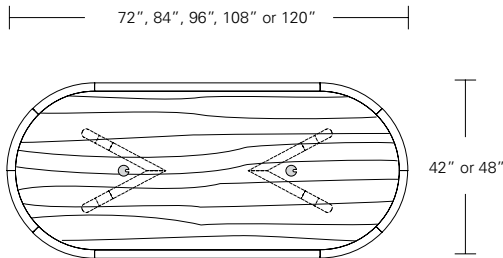

BRUNEAU TABLE

Bruneau Table

72"W x 38"D x 29"H 108"W x 44"D x 29"H
 84"W x 40"D x 29"H 120"W x 48"D x 29"H
 96"W x 42"D x 29"H

Bruneau Extension Table E (w/ end caps)

72"W (104"w/two 16"leaves) x 38"D x 29"H
 84"W (120"w/two 18"leaves) x 40"D x 29"H
 96"W (132"w/two 18"leaves) x 42"D x 29"H
 108"W (144"w/two 18"leaves) x 44"D x 29"H
 120"W (156"w/two 18"leaves) x 48"D x 29"H

CAMEO EXTENSION TABLE

84W x 42D x 29H
(108" w/1 LEAF, 132" w/2 LEAVES)

Extension version shown with one leaf in Cerused Grey Ash and optional Medium Bronze Inlay.

The Cameo Table features a graphic geometric base design. Cameo Extension Tables come standard with one or two 24" leaves. Cameos are available in several shapes, sizes, and in fixed or extension versions. A wide range of wood stains and metal inlay options offer endless combinations of finishes and detailing.

Rectangular Table

Extension Table

Racetrack Table

Racetrack Extension Table

- 72"W x 42"D x 29"H
- 84"W x 42"D x 29"H
- 96"W x 42"D x 29"H
- 108"W x 42"D x 29"H
- 120"W x 48"D x 29"H

- 72"W (96" w/one leaf, 120" w/two 24" leaves) x 42"D x 29 1/4"H
- 84"W (108" w/one leaf, 132" w/two 24" leaves) x 42"D x 29 1/4"H
- 96"W (120" w/one leaf, 144" w/two 24" leaves) x 42"D x 29 1/4"H
- 108"W (132" w/one leaf, 156" w/two 24" leaves) x 42"D x 29 1/4"H
- 120"W (144" w/one leaf, 168" w/two 24" leaves) x 48"D x 29 1/4"H