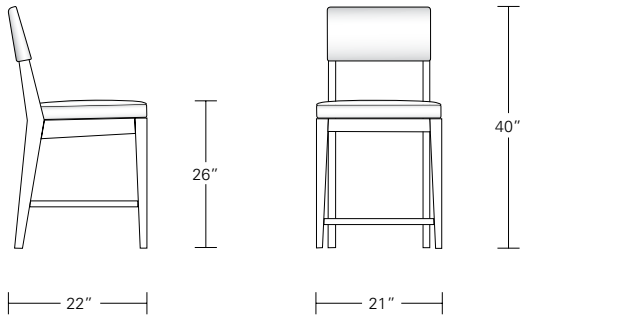

Chevron Counter Stool

21"W x 22"D x 40"H