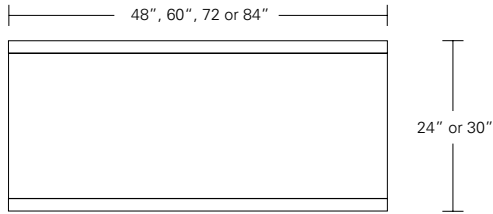

Desk

**Optional Pedestal
Optional Modesty Panel**

DESCRIPTION	FINISH OPTIONS	
Arris Desk & Console: Profiled and mitered solid wood frame with veneer top. Levelers. Standard Options: Drawers, drawer dividers, shelves, Leather top, modesty panel, leg wire-chase, wood or metal grommets to match hardware. Satin brass, medium bronze, dark bronze, and satin or polished stainless steel pulls. Custom Orders: Custom sizes, woods and finishes are available. Please request a price quotation.	Standard - Natural / Stained: Bronze Ash, Burnt Ash, Ebonized Ash, Grey Ash, Medium Mahogany, Oak, Bluff Oak, Grey Oak, Fumed Oak, Ebonized Oak, Walnut, Medium Walnut, Dark Walnut, Ebonized Walnut, Grey Walnut, Silver Walnut, Terra Walnut, Bronze Walnut, Claro Toned Walnut.	Premium - Cerused / Bleached: Bleached Ash, Cerused Grey Ash, Cerused Bronze Ash, Cerused Burnt Ash, Cerused Mahogany, Cerused Dark Mahogany, Bleached Walnut, Cerused Walnut, Cerused Grey Walnut, Cerused Silver Walnut, Cerused Bronze Walnut, Cerused Oak, Bleached Oak.