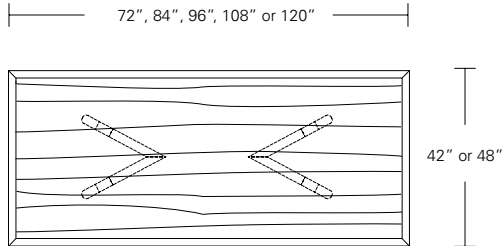

CAMEO EXTENSION TABLE

84W x 42D x 29H
(108" w/1 LEAF, 132" w/2 LEAVES)

Extension version shown with one leaf in Cerused Grey Ash and optional Medium Bronze Inlay.

The Cameo Table features a graphic geometric base design. Cameo Extension Tables come standard with one or two 24" leaves. Cameos are available in several shapes, sizes, and in fixed or extension versions. A wide range of wood stains and metal inlay options offer endless combinations of finishes and detailing.