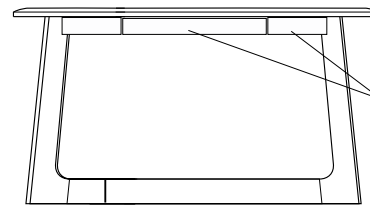

KEMIZO CONSOLE

60 W x 18 D x 32 H

Shown in Grey Ash with optional Satin Aluminum inlay.

The Kemizo Console features a diagonal base stretcher with intersecting legs, rounded corners, and softened profiles. This streamlined version includes a lightly scaled top with an optional metal inlay outlining the table top, legs and base. Available with an optional recessed drawer and apron detail.