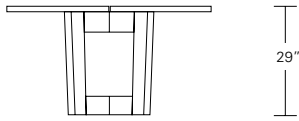

DUETTE ROUND & SQUARE TABLES

29"

48", 54", 60", 66" or 72"