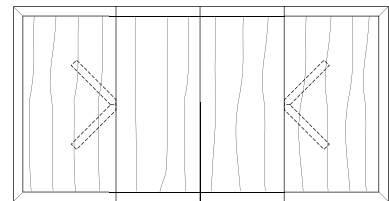

Verona Round Table

42"W x 42"D x 29"H
 48"W x 48"D x 29"H
 54"W x 54"D x 29"H
 60"W x 60"D x 29"H
 66"W x 66"D x 29"H
 72"W x 72"D x 29"H

Round Extension Table (w/self-storing leaf)

48"W (68" w/one 20" leaf) x 48"D x 29"H
 54"W (74" w/one 20" leaf) x 54"D x 29"H
 60"W (84" w/one 24" leaf) x 60"D x 29"H
 66"W (90" w/one 24" leaf) x 66"D x 29"H
 72"W (96" w/one 24" leaf) x 72"D x 29"H

Split Base Round Extension Table

48"W (96" w/two 24" leaves) x 48"D x 29"H
 54"W (102" w/two 24" leaves) x 54"D x 29"H
 60"W (108" w/two 24" leaves) x 60"D x 29"H
 66"W (114" w/two 24" leaves) x 66"D x 29"H
 72"W (120" w/two 24" leaves) x 72"D x 29"H

Verona Square Table

42"W x 42"D x 29"H
 48"W x 48"D x 29"H
 54"W x 54"D x 29"H
 60"W x 60"D x 29"H
 66"W x 66"D x 29"H
 72"W x 72"D x 29"H

Square Extension Table (w/self-storing leaf)

48"W (68" w/one 20" leaf) x 48"D x 29"H
 54"W (74" w/one 20" leaf) x 54"D x 29"H
 60"W (84" w/one 24" leaf) x 60"D x 29"H
 66"W (90" w/one 24" leaf) x 66"D x 29"H
 72"W (96" w/one 24" leaf) x 72"D x 29"H