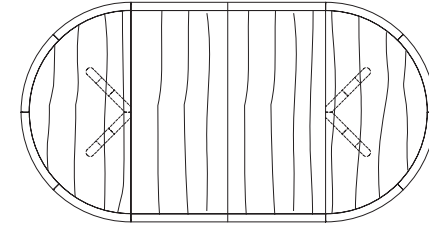

CAMEO SQUARE EXTENSION TABLE

54W x 54D x 29H
(78" w/1 LEAF, 102" w/2 LEAVES)

Shown in Ebonized Ash with Medium Bronze metal inlay.

The Cameo Square Extension Table features a graphic geometric base design that forms two intersecting circles. The base splits to accommodate one or two 24" leaves. Cameos are available in several shapes, sizes, and in fixed or extension versions. A wide range of wood finishes and metal inlay options offer endless variations.

CAMEO ROUND & SQUARE TABLE

29"

25 1/2" 29 1/4"

72", 78", 84", 90" or 96"

96", 102", 108", 114" or 120"

42", 48", 54",
60", 66" or 72"

Cameo Round Table

42"W x 42"D x 29"H
48"W x 48"D x 29"H
54"W x 54"D x 29"H
60"W x 60"D x 29"H
66"W x 66"D x 29"H
72"W x 72"D x 29"H

Round Extension Table (split base with one leaf)

48"W (72" w/one 24" leaf) x 48"D x 29 1/4"H
54"W (78" w/one 24" leaf) x 54"D x 29 1/4"H
60"W (84" w/one 24" leaf) x 60"D x 29 1/4"H
66"W (90" w/one 24" leaf) x 66"D x 29 1/4"H
72"W (96" w/one 24" leaf) x 72"D x 29 1/4"H

Round Extension Table (split base with two leaves)

48"W (96" w/two 24" leaves) x 48"D x 29 1/4"H
54"W (102" w/two 24" leaves) x 54"D x 29 1/4"H
60"W (108" w/two 24" leaves) x 60"D x 29 1/4"H
66"W (114" w/two 24" leaves) x 66"D x 29 1/4"H
72"W (120" w/two 24" leaves) x 72"D x 29 1/4"H