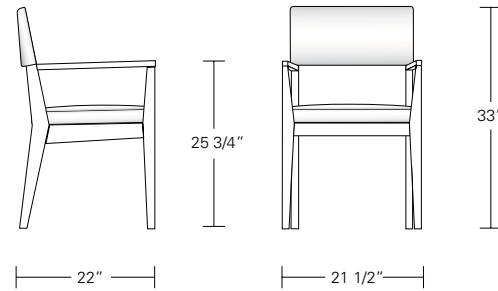

ARM: 23 1/2W x 23D x 35H

SIDE: 21W x 23D x 35H

Cadet Chair

19"W x 22"D x 33"H

Cadet Arm Chair

21 1/2"W x 22"D x 33"H

Chevron Chair

21"W x 23"D x 35"H