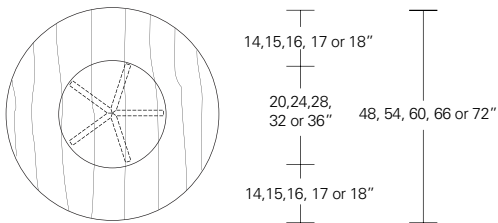

Verona Round Table

42"W x 42"D x 29"H
 48"W x 48"D x 29"H
 54"W x 54"D x 29"H
 60"W x 60"D x 29"H
 66"W x 66"D x 29"H
 72"W x 72"D x 29"H

Round Extension Table (w/self-storing leaf)

48"W (68" w/one 20" leaf) x 48"D x 29"H
 54"W (74" w/one 20" leaf) x 54"D x 29"H
 60"W (84" w/one 24" leaf) x 60"D x 29"H
 66"W (90" w/one 24" leaf) x 66"D x 29"H
 72"W (96" w/one 24" leaf) x 72"D x 29"H

Split Base Round Extension Table

48"W (96" w/two 24" leaves) x 48"D x 29"H
 54"W (102" w/two 24" leaves) x 54"D x 29"H
 60"W (108" w/two 24" leaves) x 60"D x 29"H
 66"W (114" w/two 24" leaves) x 66"D x 29"H
 72"W (120" w/two 24" leaves) x 72"D x 29"H

Verona Square Table

42"W x 42"D x 29"H
 48"W x 48"D x 29"H
 54"W x 54"D x 29"H
 60"W x 60"D x 29"H
 66"W x 66"D x 29"H
 72"W x 72"D x 29"H

Square Extension Table (w/self-storing leaf)

48"W (68" w/one 20" leaf) x 48"D x 29"H
 54"W (74" w/one 20" leaf) x 54"D x 29"H
 60"W (84" w/one 24" leaf) x 60"D x 29"H
 66"W (90" w/one 24" leaf) x 66"D x 29"H
 72"W (96" w/one 24" leaf) x 72"D x 29"H

Split Base Square Extension Table

48"W (96" w/two 24" leaves) x 48"D x 29"H
 54"W (102" w/two 24" leaves) x 54"D x 29"H
 60"W (108" w/two 24" leaves) x 60"D x 29"H
 66"W (114" w/two 24" leaves) x 66"D x 29"H
 72"W (120" w/two 24" leaves) x 72"D x 29"H