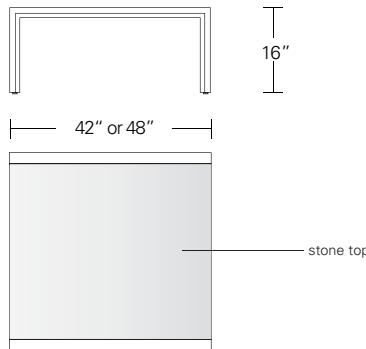

Square Cocktail Table – Leather or Stone top

42"W x 42"D x 16"H
48"W x 48"D x 16"H