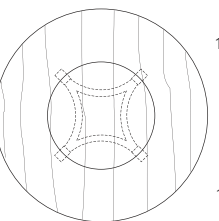

14,15,16, 17 or 18"

20,24,28, 32 or 36"

14,15,16, 17 or 18"

48, 54, 60, 66 or 72"