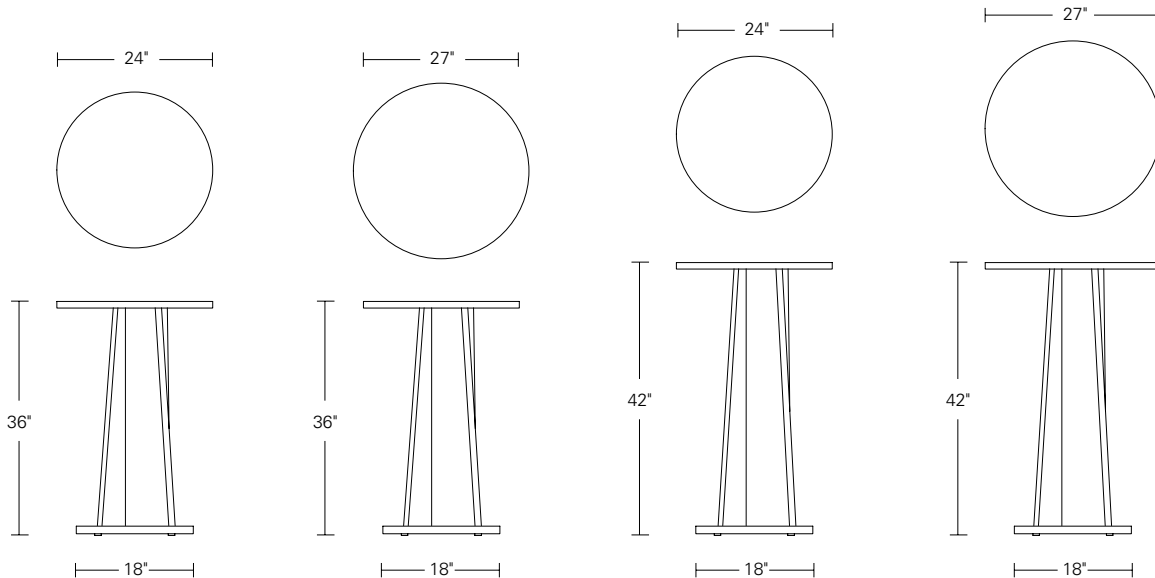

Gem Bar Tables:
18"W x 18"D x 24"H
16"W x 16"D x 22"H
14"W x 14"D x 20"H

DESCRIPTION	FINISH OPTIONS	
Gem Drink and Bar Tables: Solid wood top and column. Quartz base with felt glides.	Standard - Natural / Stained:	Premium - Cerused / Bleached:
Custom Orders: Custom sizes, woods and finishes are available. Please request a price quotation.	Bronze Ash, Burnt Ash, Ebonized Ash, Grey Ash, Medium Mahogany, Oak, Bluff Oak, Grey Oak, Fumed Oak, Ebonized Oak, Walnut, Medium Walnut, Dark Walnut, Ebonized Walnut, Grey Walnut, Silver Walnut, Terra Walnut, Bronze Walnut, Claro Toned Walnut.	Bleached Ash, Cerused Grey Ash, Cerused Bronze Ash, Cerused Burnt Ash, Cerused Mahogany, Cerused Dark Mahogany, Bleached Walnut, Cerused Walnut, Cerused Grey Walnut, Cerused Silver Walnut, Cerused Bronze Walnut, Cerused Oak, Bleached Oak.