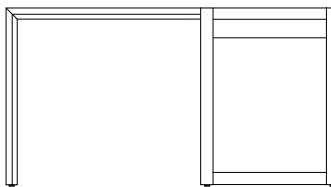

**Optional Pedestal
Optional Modesty Panel**

Return

DESCRIPTION	FINISH OPTIONS	
Arris Desk & Console: Profiled and mitered solid wood frame with veneer top. Levelers. Standard Options: Drawers, drawer dividers, shelves, Leather top, modesty panel, leg wire-chase, wood or metal grommets to match hardware. Satin brass, medium bronze, dark bronze, and satin or polished stainless steel pulls. Custom Orders: Custom sizes, woods and finishes are available. Please request a price quotation.	Standard - Natural / Stained: Bronze Ash, Burnt Ash, Ebonized Ash, Grey Ash, Medium Mahogany, Oak, Bluff Oak, Grey Oak, Fumed Oak, Ebonized Oak, Walnut, Medium Walnut, Dark Walnut, Ebonized Walnut, Grey Walnut, Silver Walnut, Terra Walnut, Bronze Walnut, Claro Toned Walnut.	Premium - Cerused / Bleached: Bleached Ash, Cerused Grey Ash, Cerused Bronze Ash, Cerused Burnt Ash, Cerused Mahogany, Cerused Dark Mahogany, Bleached Walnut, Cerused Walnut, Cerused Grey Walnut, Cerused Silver Walnut, Cerused Bronze Walnut, Cerused Oak, Bleached Oak.