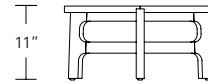

TRILLIUM COCKTAIL TABLE

Trillium 24
24" Diam Top x 11"H
Overall Diam w/ legs 26"

DESCRIPTION	FINISH OPTIONS	
Trillium Table: Veneer top with thick veneer edging. Solid wood base with levelers. Inlay Options: Dark bronze, medium bronze, satin brass or satin aluminum. Custom Orders: Custom sizes, woods and finishes are available. Please request a price quotation.	Standard - Natural / Stained: Bronze Ash, Burnt Ash, Ebonized Ash, Grey Ash, Medium Mahogany, Oak, Bluff Oak, Grey Oak, Fumed Oak, Ebonized Oak, Walnut, Medium Walnut, Dark Walnut, Ebonized Walnut, Grey Walnut, Silver Walnut, Terra Walnut, Bronze Walnut, Claro Toned Walnut.	Premium - Cerused / Bleached: Bleached Ash, Cerused Grey Ash, Cerused Bronze Ash, Cerused Burnt Ash, Cerused Mahogany, Cerused Dark Mahogany, Bleached Walnut, Cerused Walnut, Cerused Grey Walnut, Cerused Silver Walnut, Cerused Bronze Walnut, Cerused Oak, Bleached Oak.