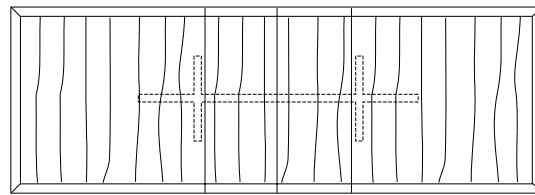

Kemizo Table

- 72" W x 42" D x 29" H
- 84" W x 42" D x 29" H
- 96" W x 42" D x 29" H
- 108" W x 42" D x 29" H
- 120" W x 48" D x 29" H

Kemizo Extension Table

- 72" W (104" w/two 16" leaves) x 42" D x 29 1/4" H
- 84" W (120" w/two 18" leaves) x 42" D x 29 1/4" H
- 96" W (132" w/two 18" leaves) x 42" D x 29 1/4" H
- 108" W (144" w/two 18" leaves) x 42" D x 29 1/4" H
- 120" W (156" w/two 18" leaves) x 48" D x 29 1/4" H

VERONA EXTENSION TABLE

**84W x 40D x 29H
(120W with two 18" LEAVES)**

Shown in Silver Walnut.

The Verona Table features a tapered base formed with modern fluid lines connecting the legs and criss-crossing stretchers. The table top's beveled profile compliments the divergent angles of the table base. Verona tables are available in a variety of shapes and sizes, fixed or extension versions and in a wide selection of finishes.

72", 84", 96", 108" or 120"

104", 120", 132", 144" or 156"
 | 16 or 18" | 16 or 18" |

Verona Table

72"W x 38"D x 29"H
 84"W x 40"D x 29"H
 96"W x 42"D x 29"H
 108"W x 44"D x 29"H
 120"W x 48"D x 29"H

Verona Extension Table