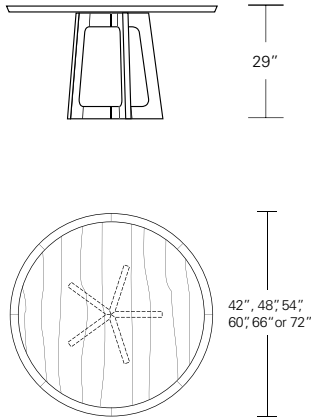

48"W (72" w/one 24" leaf) x 48"D x 29 1/4"H
54"W (78" w/one 24" leaf) x 54"D x 29 1/4"H
60"W (84" w/one 24" leaf) x 60"D x 29 1/4"H
66"W (90" w/one 24" leaf) x 66"D x 29 1/4"H
72"W (96" w/one 24" leaf) x 72"D x 29 1/4"H

72", 84", 96", 108" or 120"

104", 120", 132", 144" or 156"
 | 16 or 18" | 16 or 18" |

Verona Table

72"W x 38"D x 29"H
 84"W x 40"D x 29"H
 96"W x 42"D x 29"H
 108"W x 44"D x 29"H
 120"W x 48"D x 29"H

Verona Extension Table

72"W (104"w/two 16"leaves) x 38"D x 29"H
 84"W (120"w/two 18"leaves) x 40"D x 29"H
 96"W (132"w/two 18"leaves) x 42"D x 29"H
 108"W (144"w/two 18"leaves) x 44"D x 29"H
 120"W (156"w/two 18"leaves) x 48"D x 29"H

Verona Round Table

42"W x 42"D x 29"H
 48"W x 48"D x 29"H
 54"W x 54"D x 29"H
 60"W x 60"D x 29"H
 66"W x 66"D x 29"H
 72"W x 72"D x 29"H

Round Extension Table (w/self-storing leaf)

48"W (68" w/one 20" leaf) x 48"D x 29"H
 54"W (74" w/one 20" leaf) x 54"D x 29"H
 60"W (84" w/one 24" leaf) x 60"D x 29"H
 66"W (90" w/one 24" leaf) x 66"D x 29"H
 72"W (96" w/one 24" leaf) x 72"D x 29"H