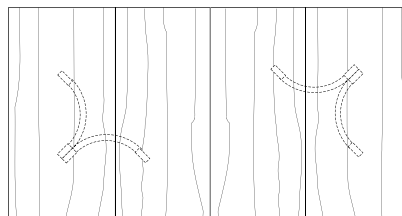

Nexus Square Table

48"W x 48"D x 29"H
54"W x 54"D x 29"H
60"W x 60"D x 29"H
66"W x 66"D x 29"H
72"W x 72"D x 29"H

Square Extension Table (with self storing leaf)

48"W (68" w/one 20"leaf) x 48"D x 29"H
54"W (74" w/one 20"leaf) x 54"D x 29"H
60"W (84" w/one 24"leaf) x 60"D x 29"H
66"W (90" w/one 24"leaf) x 66"D x 29"H
72"W (96" w/one 24"leaf) x 72"D x 29"H

Square Split Base Extension Table

48"W (96" w/two 24"leaves) x 48"D x 29"H
54"W (102" w/two 24"leaves) x 54"D x 29"H
60"W (108" w/two 24"leaves) x 60"D x 29"H
66"W (114" w/two 24"leaves) x 66"D x 29"H
72"W (120" w/two 24"leaves) x 72"D x 29"H