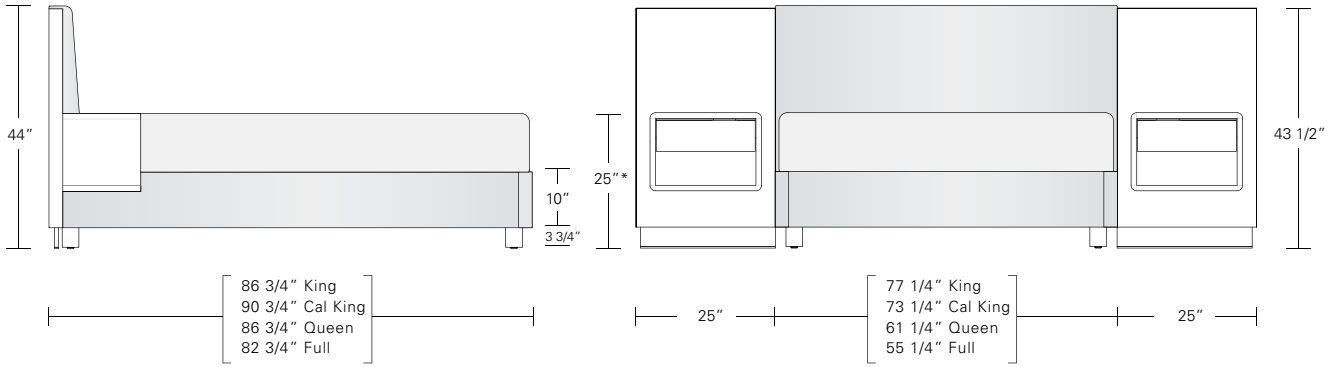

Napa Bed Ensemble 1 - Square Corners on Headboard, Night Cabinet 1

Napa Bed Ensemble 2 - Rounded Corners on Headboard, Night Cabinet 2

Napa Bed Night Cabinet 1 - Linear Tab Pull on top of drawer
* 25" table height can be adjusted to mattress height