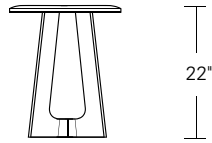

KEMIZO SIDE TABLES

Round
20"W x 20"D x 22"H