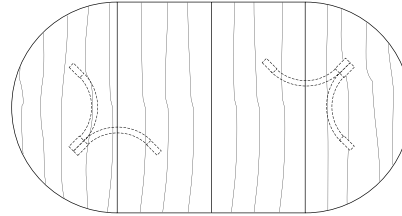

Nexus Round Table

48"W x 48"D x 29"H
54"W x 54"D x 29"H
60"W x 60"D x 29"H
66"W x 66"D x 29"H
72"W x 72"D x 29"H

Round Extension Table (with self storing leaf)

48"W (68" w/one 20"leaf) x 48"D x 29"H
54"W (74" w/one 20"leaf) x 54"D x 29"H
60"W (84" w/one 24"leaf) x 60"D x 29"H
66"W (90" w/one 24"leaf) x 66"D x 29"H
72"W (96" w/one 24"leaf) x 72"D x 29"H

Round Split Base Extension Table

48"W (96" w/two 24"leaves) x 48"D x 29"H
54"W (102" w/two 24"leaves) x 54"D x 29"H
60"W (108" w/two 24"leaves) x 60"D x 29"H
66"W (114" w/two 24"leaves) x 66"D x 29"H
72"W (120" w/two 24"leaves) x 72"D x 29"H