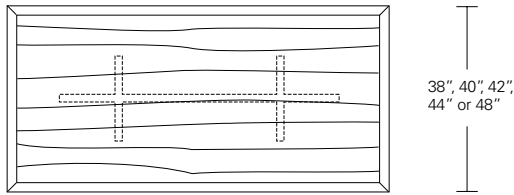

Kemizo Table

- 72" W x 42" D x 29" H
- 84" W x 42" D x 29" H
- 96" W x 42" D x 29" H
- 108" W x 42" D x 29" H
- 120" W x 48" D x 29" H

Kemizo Extension Table

- 72" W (104" w/two 16" leaves) x 42" D x 29 1/4" H
- 84" W (120" w/two 18" leaves) x 42" D x 29 1/4" H
- 96" W (132" w/two 18" leaves) x 42" D x 29 1/4" H
- 108" W (144" w/two 18" leaves) x 42" D x 29 1/4" H
- 120" W (156" w/two 18" leaves) x 48" D x 29 1/4" H

VERONA EXTENSION TABLE

**84W x 40D x 29H
(120W with two 18" LEAVES)**

Shown in Silver Walnut.

The Verona Table features a tapered base formed with modern fluid lines connecting the legs and criss-crossing stretchers. The table top's beveled profile compliments the divergent angles of the table base. Verona tables are available in a variety of shapes and sizes, fixed or extension versions and in a wide selection of finishes.

72", 84", 96", 108" or 120"

104", 120", 132", 144" or 156"
 | 16 or 18" | 16 or 18" |

Verona Table

72"W x 38"D x 29"H
 84"W x 40"D x 29"H
 96"W x 42"D x 29"H
 108"W x 44"D x 29"H
 120"W x 48"D x 29"H

Verona Extension Table