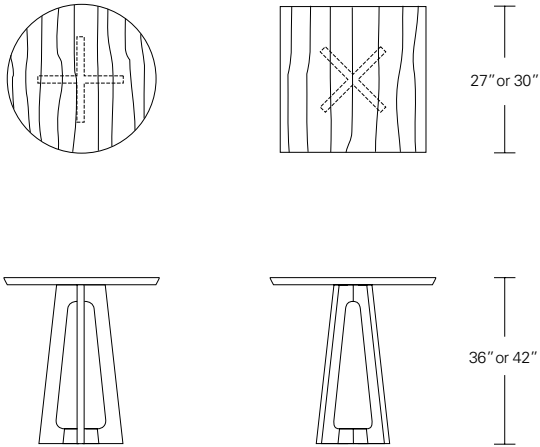

Verona Square Table

42"W x 42"D x 29"H
 48"W x 48"D x 29"H
 54"W x 54"D x 29"H
 60"W x 60"D x 29"H
 66"W x 66"D x 29"H
 72"W x 72"D x 29"H

Square Extension Table (w/self-storing leaf)

48"W (68" w/one 20" leaf) x 48"D x 29"H
 54"W (74" w/one 20" leaf) x 54"D x 29"H
 60"W (84" w/one 24" leaf) x 60"D x 29"H
 66"W (90" w/one 24" leaf) x 66"D x 29"H
 72"W (96" w/one 24" leaf) x 72"D x 29"H

Split Base Square Extension Table

48"W (96" w/two 24" leaves) x 48"D x 29"H
 54"W (102" w/two 24" leaves) x 54"D x 29"H
 60"W (108" w/two 24" leaves) x 60"D x 29"H
 66"W (114" w/two 24" leaves) x 66"D x 29"H
 72"W (120" w/two 24" leaves) x 72"D x 29"H

VERONA CAFE TABLE

30W x 30D x 42H

Shown in Dark Walnut with
Cadet Bar Stools.

The Verona Cafe Table's tall tapered base is formed with modern fluid lines connecting the legs and criss-crossing stretchers. The solid wood table top with beveled profile complements the divergent angles of the table base. Verona Cafe Tables are available in round or square versions in two heights and in a wide selection of finishes.