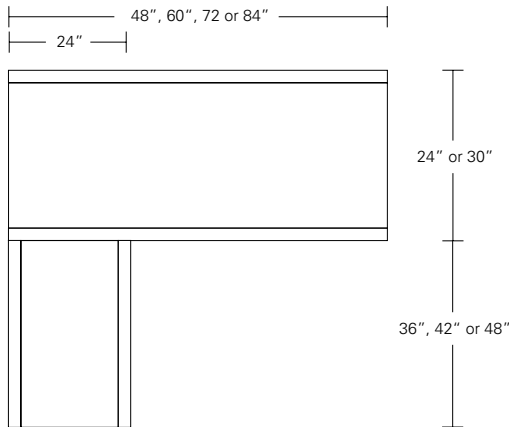

Return

**Optional Pedestal
Optional Modesty Panel**

DESCRIPTION	FINISH OPTIONS	
Arris Desk & Console: Profiled and mitered solid wood frame with veneer top. Levelers. Standard Options: Drawers, drawer dividers, shelves, Leather top, modesty panel, leg wire-chase, wood or metal grommets to match hardware. Satin brass, medium bronze, dark bronze, and satin or polished stainless steel pulls. Custom Orders: Custom sizes, woods and finishes are available. Please request a price quotation.	Standard - Natural / Stained: Bronze Ash, Burnt Ash, Ebonized Ash, Grey Ash, Medium Mahogany, Oak, Bluff Oak, Grey Oak, Fumed Oak, Ebonized Oak, Walnut, Medium Walnut, Dark Walnut, Ebonized Walnut, Grey Walnut, Silver Walnut, Terra Walnut, Bronze Walnut, Claro Toned Walnut.	Premium - Cerused / Bleached: Bleached Ash, Cerused Grey Ash, Cerused Bronze Ash, Cerused Burnt Ash, Cerused Mahogany, Cerused Dark Mahogany, Bleached Walnut, Cerused Walnut, Cerused Grey Walnut, Cerused Silver Walnut, Cerused Bronze Walnut, Cerused Oak, Bleached Oak.