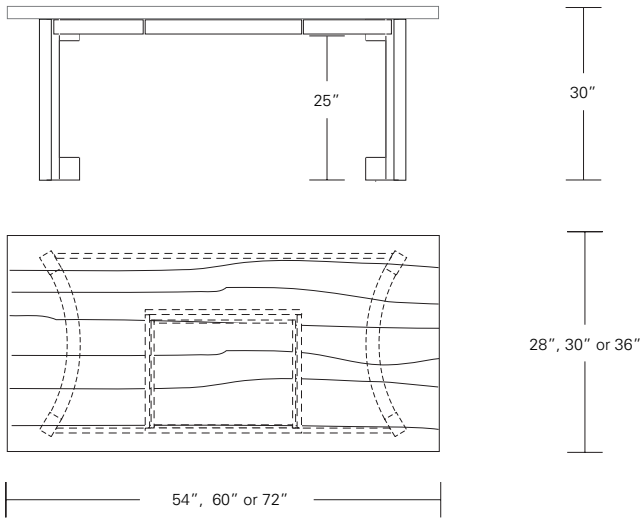

Nexus Desk

- 54" W x 28" D x 30" H
- 60" W x 30" D x 30" H
- 72" W x 36" D x 30" H

DESCRIPTION	FINISH OPTIONS	
Nexus Desk: Veneer top with solid wood or thick veneer edging. Curved base with solid wood vertical frame members. Concealed drawer pull. Standard Options: Add drawer dividers. Delete drawer. Wood grommet, metal grommet. Custom Orders: Custom sizes, woods, and finishes are available. Please request a price quotation.	Standard - Natural / Stained: Bronze Ash, Burnt Ash, Ebonized Ash, Grey Ash, Medium Mahogany, Oak, Bluff Oak, Grey Oak, Fumed Oak, Ebonized Oak, Walnut, Medium Walnut, Dark Walnut, Ebonized Walnut, Grey Walnut, Silver Walnut, Terra Walnut, Bronze Walnut, Claro Toned Walnut.	Premium - Cerused / Bleached: Bleached Ash, Cerused Grey Ash, Cerused Bronze Ash, Cerused Burnt Ash, Cerused Mahogany, Cerused Dark Mahogany, Bleached Walnut, Cerused Walnut, Cerused Grey Walnut, Cerused Silver Walnut, Cerused Bronze Walnut, Cerused Oak, Bleached Oak.