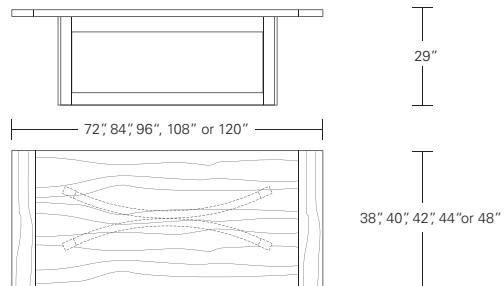

NEXUS TABLE

Metal Inlay Option:

Optional metal inlay on bottom edge of table top.

Nexus Table

- 60" W x 32" D x 29" H
- 72" W x 38" D x 29" H
- 84" W x 40" D x 29" H
- 96" W x 42" D x 29" H
- 108" W x 44" D x 29" H
- 120" W x 48" D x 29" H

Nexus Extension Table E (with end caps)

- 72" W (104" w/two 16" leaves) x 38" D x 29 1/4" H
- 84" W (120" w/two 18" leaves) x 40" D x 29 1/4" H
- 96" W (132" w/two 18" leaves) x 42" D x 29 1/4" H
- 108" W (120" w/two 18" leaves) x 44" D x 29 1/4" H
- 120" W (132" w/two 18" leaves) x 48" D x 29 1/4" H