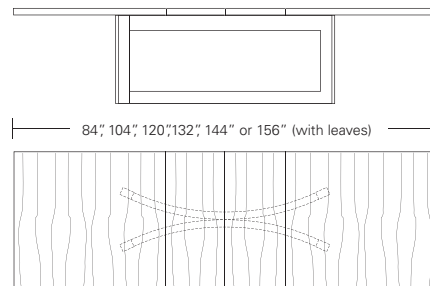

Nexus Extension Table C (with leaves)

DESCRIPTION	FINISH OPTIONS	
Nexus Table: Veneer top with solid wood or thick veneer edging. Curved base with solid wood vertical frame members. Standard Options: Sunburst veneer pattern. Metal inlay edge detail. Metal Inlay Options: Dark bronze, medium bronze, satin brass or satin aluminum. Custom Orders: Custom sizes, woods and finishes are available. Please request a price quotation.	Standard - Natural / Stained: Bronze Ash, Burnt Ash, Ebonized Ash, Grey Ash, Medium Mahogany, Oak, Bluff Oak, Grey Oak, Fumed Oak, Ebonized Oak, Walnut, Medium Walnut, Dark Walnut, Ebonized Walnut, Grey Walnut, Silver Walnut, Terra Walnut, Bronze Walnut, Claro Toned Walnut.	Premium - Cerused / Bleached: Bleached Ash, Cerused Grey Ash, Cerused Bronze Ash, Cerused Burnt Ash, Cerused Mahogany, Cerused Dark Mahogany, Bleached Walnut, Cerused Walnut, Cerused Grey Walnut, Cerused Silver Walnut, Cerused Bronze Walnut, Cerused Oak, Bleached Oak.