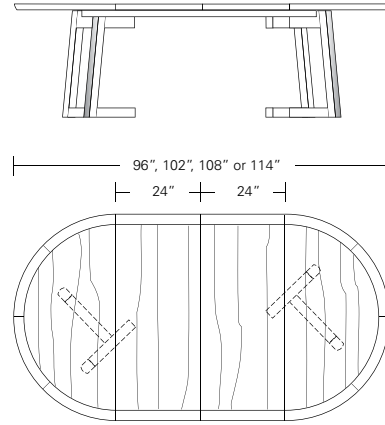

ROULETTE ROUND EXTENSION TABLE - SPLIT BASE

66W x 66D x 29H
(114W with two 24" LEAVES)

Shown in Walnut with optional solid wood top.

The Roulette Round Table features a pin wheel style base layout with slanted legs suggesting a rotating movement. On this table the base splits to support the increased top length. Roulettes are available in a variety of shapes, sizes, fixed and extension versions.

ROULETTE ROUND & SQUARE TABLES

Roulette Round Table

42" W x 42" D x 29" H
 48" W x 48" D x 29" H
 54" W x 54" D x 29" H
 60" W x 60" D x 29" H
 66" W x 66" D x 29" H
 72" W x 72" D x 29" H

Round Extension Table (w/self-storing leaf)

48" W (68" w/one 20" leaf) x 48" D x 29" H
 54" W (74" w/one 20" leaf) x 54" D x 29" H
 60" W (84" w/one 24" leaf) x 60" D x 29" H
 66" W (90" w/one 24" leaf) x 66" D x 29" H
 72" W (96" w/one 24" leaf) x 72" D x 29" H