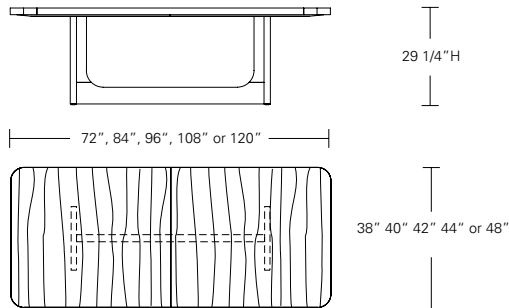

Puente Table

- 72"W x 42"D x 29"H
- 84"W x 42"D x 29"H
- 96"W x 42"D x 29"H
- 108"W x 42"D x 29"H
- 120"W x 48"D x 29"H

Puente Extension Table

- 72"W (104" w/two 16" leaves) x 42"D x 29 1/4"H
- 84"W (120" w/two 18" leaves) x 42"D x 29 1/4"H
- 96"W (132" w/two 18" leaves) x 42"D x 29 1/4"H
- 108"W (144" w/two 18" leaves) x 42"D x 29 1/4"H
- 120"W (156" w/two 18" leaves) x 48"D x 29 1/4"H

BRUNEAU TABLE

108W x 44D x 29H

Shown in Walnut with Medium Bronze metal.

The Bruneau Table combines U shaped base components with a radiused corner table top. The metal end caps create a linear closure to the open ends of the modern trestle base. Available in fixed or extension versions in a wide range of sizes and finishes.

BRUNEAU TABLE

Bruneau Table

72"W x 38"D x 29"H 108"W x 44"D x 29"H
 84"W x 40"D x 29"H 120"W x 48"D x 29"H
 96"W x 42"D x 29"H

Bruneau Extension Table E (w/ end caps)

72"W (104"w/two 16"leaves) x 38"D x 29"H
 84"W (120"w/two 18"leaves) x 40"D x 29"H
 96"W (132"w/two 18"leaves) x 42"D x 29"H
 108"W (144"w/two 18"leaves) x 44"D x 29"H
 120"W (156"w/two 18"leaves) x 48"D x 29"H

Bruneau Extension Table E (with leaves on ends)

Bruneau Extension Table C (w/ leaves in center)

72"W (104"w/two 16"leaves) x 38"D x 29 1/4"H
 84"W (120"w/two 18"leaves) x 40"D x 29 1/4"H
 96"W (132"w/two 18"leaves) x 42"D x 29 1/4"H
 108"W (144"w/two 18"leaves) x 44"D x 29 1/4"H
 120"W (156"w/two 18"leaves) x 48"D x 29 1/4"H