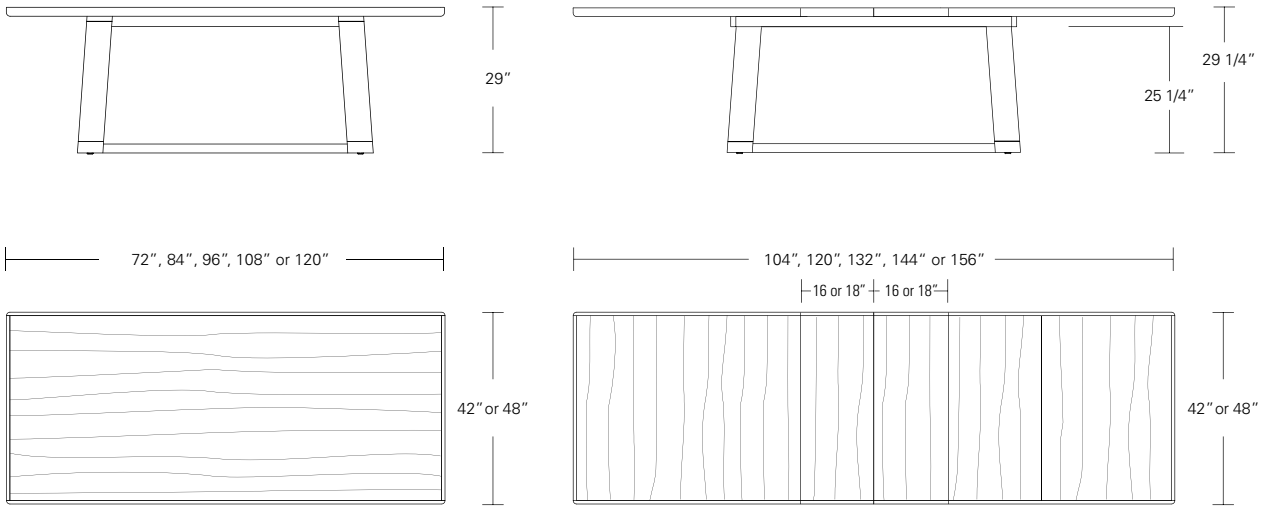

With its bridge-like structure, the Puente Table combines strength and resilience in a functional design. Angled frame legs and a connecting stretcher with radius details add refinement, while an optional stone inset allows safe placement of hot kitchenware.

Puente Table

- 72"W x 42"D x 29"H
- 84"W x 42"D x 29"H
- 96"W x 42"D x 29"H
- 108"W x 42"D x 29"H
- 120"W x 48"D x 29"H

Puente Extension Table

- 72"W (104" w/two 16" leaves) x 42"D x 29 1/4"H
- 84"W (120" w/two 18" leaves) x 42"D x 29 1/4"H
- 96"W (132" w/two 18" leaves) x 42"D x 29 1/4"H
- 108"W (144" w/two 18" leaves) x 42"D x 29 1/4"H
- 120"W (156" w/two 18" leaves) x 48"D x 29 1/4"H

Square Extension Table (split base with two leaves)

48"W (96" w/two 24" leaves) x 48"D x 29 1/4"H
54"W (102" w/two 24" leaves) x 54"D x 29 1/4"H
60"W (108" w/two 24" leaves) x 60"D x 29 1/4"H
66"W (114" w/two 24" leaves) x 66"D x 29 1/4"H
72"W (120" w/two 24" leaves) x 72"D x 29 1/4"H