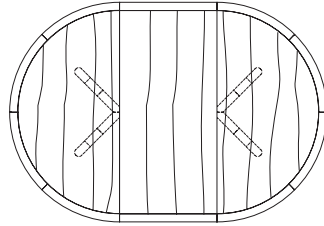

CAMEO SQUARE EXTENSION TABLE

54W x 54D x 29H
(78" w/1 LEAF, 102" w/2 LEAVES)

Shown in Ebonized Ash with Medium Bronze metal inlay.

The Cameo Square Extension Table features a graphic geometric base design that forms two intersecting circles. The base splits to accommodate one or two 24" leaves. Cameos are available in several shapes, sizes, and in fixed or extension versions. A wide range of wood finishes and metal inlay options offer endless variations.

CAMEO ROUND & SQUARE TABLE

29"

25 1/2" 29 1/4"

72", 78", 84", 90" or 96"

96", 102", 108", 114" or 120"

42", 48", 54",
60", 66" or 72"

Cameo Round Table

42"W x 42"D x 29"H
48"W x 48"D x 29"H
54"W x 54"D x 29"H
60"W x 60"D x 29"H
66"W x 66"D x 29"H
72"W x 72"D x 29"H

Round Extension Table (split base with one leaf)

48"W (72" w/one 24" leaf) x 48"D x 29 1/4"H
54"W (78" w/one 24" leaf) x 54"D x 29 1/4"H
60"W (84" w/one 24" leaf) x 60"D x 29 1/4"H
66"W (90" w/one 24" leaf) x 66"D x 29 1/4"H
72"W (96" w/one 24" leaf) x 72"D x 29 1/4"H

Round Extension Table (split base with two leaves)

48"W (96" w/two 24" leaves) x 48"D x 29 1/4"H
54"W (102" w/two 24" leaves) x 54"D x 29 1/4"H
60"W (108" w/two 24" leaves) x 60"D x 29 1/4"H
66"W (114" w/two 24" leaves) x 66"D x 29 1/4"H
72"W (120" w/two 24" leaves) x 72"D x 29 1/4"H