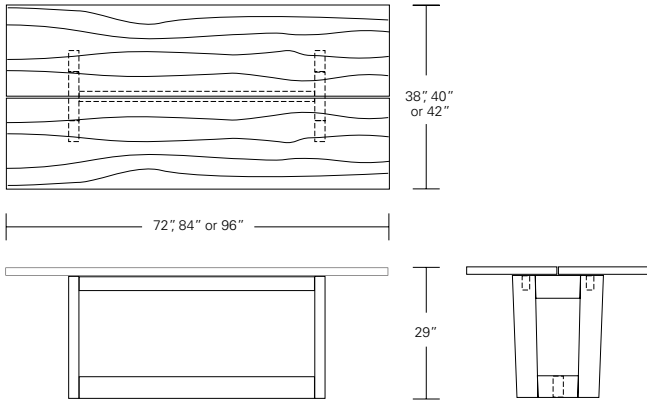

Roulette Extension Table

72"W (104"w/two 16"leaves) x 38"D x 29"H
 84"W (120"w/two 18"leaves) x 40"D x 29"H
 96"W (132"w/two 18"leaves) x 42"D x 29"H
 108"W (144"w/two 18"leaves) x 44"D x 29"H
 120"W (156"w/two 18"leaves) x 48"D x 29"H

DUETTE TABLE V-BASE

84W x 40D x 29H

Shown in Grey Walnut

The Duette V base has a more complex configuration than the standard Duette Table bases. The crux of the design being the hand-fitted three way intersection of its base members. Duette V Base Table's have solid wood plank style or custom slab tops and are available in a range of standard sizes and finishes.