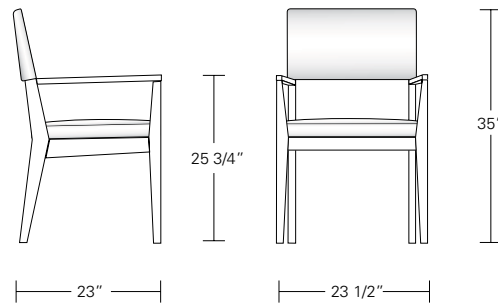

ARM: 23 1/2W x 23D x 35H

SIDE: 21W x 23D x 35H

Cadet Chair

19"W x 22"D x 33"H

Cadet Arm Chair

21 1/2"W x 22"D x 33"H

Chevron Chair

21"W x 23"D x 35"H