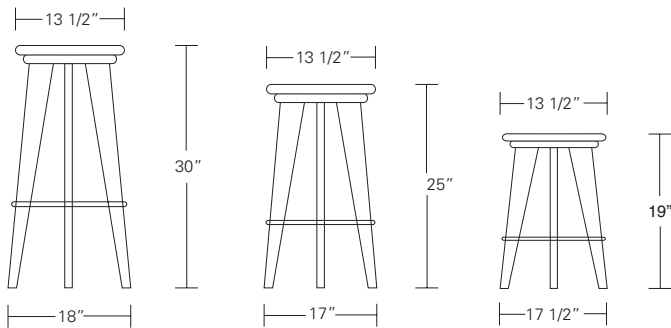

Top Stool

DESCRIPTION	FINISH OPTIONS	
Top Stool: Scooped solid wood seat with swivel. Curved wood back. Solid wood legs with nylon glides. Graphite powder coated steel footrest and back support. Standard Options: Cut down height. Shield back. Upholstered seat. Stainless steel ring & back support. Shipping Top stools are fully assembled, individually boxed and ship with a ground carrier. Custom Orders: Custom sizes, woods and finishes are available. Please request a price quotation.	Standard - Natural / Stained: Bronze Ash, Burnt Ash, Ebonized Ash, Grey Ash, Medium Mahogany, Oak, Bluff Oak, Grey Oak, Fumed Oak, Ebonized Oak, Walnut, Medium Walnut, Dark Walnut, Ebonized Walnut, Grey Walnut, Silver Walnut, Terra Walnut, Bronze Walnut, Claro Toned Walnut.	Premium - Cerused / Bleached: Bleached Ash, Cerused Grey Ash, Cerused Bronze Ash, Cerused Burnt Ash, Cerused Mahogany, Cerused Dark Mahogany, Bleached Walnut, Cerused Walnut, Cerused Grey Walnut, Cerused Silver Walnut, Cerused Bronze Walnut, Cerused Oak, Bleached Oak.