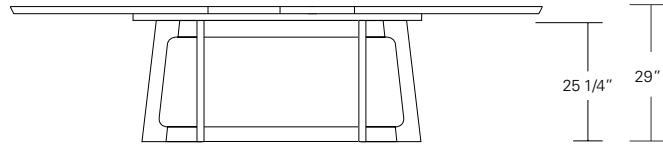

Kemizo Table

- 72" W x 42" D x 29" H
- 84" W x 42" D x 29" H
- 96" W x 42" D x 29" H
- 108" W x 42" D x 29" H
- 120" W x 48" D x 29" H

Kemizo Extension Table

- 72" W (104" w/two 16" leaves) x 42" D x 29 1/4" H
- 84" W (120" w/two 18" leaves) x 42" D x 29 1/4" H
- 96" W (132" w/two 18" leaves) x 42" D x 29 1/4" H
- 108" W (144" w/two 18" leaves) x 42" D x 29 1/4" H
- 120" W (156" w/two 18" leaves) x 48" D x 29 1/4" H

Edge Detail Options:

Veneer top with solid wood profiled edges on top and bottom.

Veneer top with solid wood profiled edge on top and optional metal inlay on bottom.

DESCRIPTION	FINISH OPTIONS	
<p>Kemizo Table: Veneer top with solid wood edge. Solid wood base with levelers. Kemizo extension table with two standard leaves or two self-storing pivoting leaves.</p> <p>Inlay Options: Dark bronze, medium bronze, satin brass or satin aluminum.</p> <p>Custom Orders: Custom sizes, woods and finishes are available. Please request a price quotation.</p>	<p>Standard - Natural / Stained:</p> <p>Bronze Ash, Burnt Ash, Ebonized Ash, Grey Ash, Medium Mahogany, Oak, Bluff Oak, Grey Oak, Fumed Oak, Ebonized Oak, Walnut, Medium Walnut, Dark Walnut, Ebonized Walnut, Grey Walnut, Silver Walnut, Terra Walnut, Bronze Walnut, Claro Toned Walnut.</p>	<p>Premium - Cerused / Bleached:</p> <p>Bleached Ash, Cerused Grey Ash, Cerused Bronze Ash, Cerused Burnt Ash, Cerused Mahogany, Cerused Dark Mahogany, Bleached Walnut, Cerused Walnut, Cerused Grey Walnut, Cerused Silver Walnut, Cerused Bronze Walnut, Cerused Oak, Bleached Oak.</p>

VERONA EXTENSION TABLE

**84W x 40D x 29H
(120W with two 18" LEAVES)**

Shown in Silver Walnut.

The Verona Table features a tapered base formed with modern fluid lines connecting the legs and criss-crossing stretchers. The table top's beveled profile compliments the divergent angles of the table base. Verona tables are available in a variety of shapes and sizes, fixed or extension versions and in a wide selection of finishes.