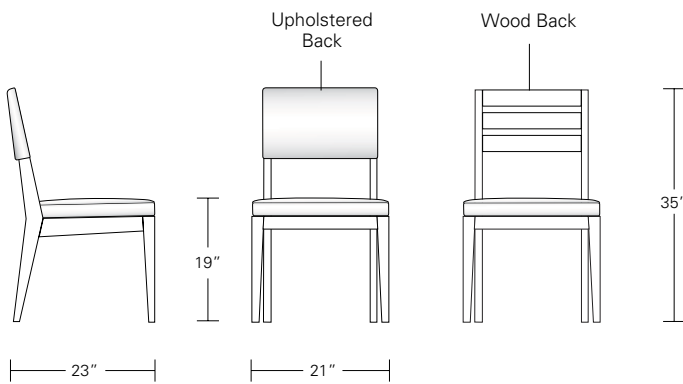

Chevron Chair

21"W x 23"D x 35"H