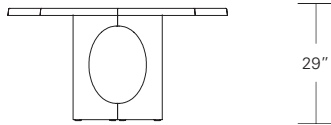

CAMEO ROUND & SQUARE TABLE

29"