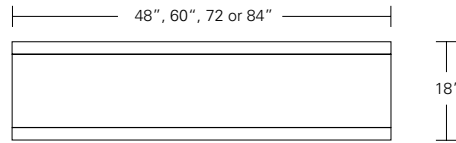

Console

Arris Ottoman

DESCRIPTION	FINISH OPTIONS	
Arris Desk & Console: Profiled and mitered solid wood frame with veneer top. Levelers. Standard Options: Drawers, drawer dividers, shelves, Leather top, modesty panel, leg wire-chase, wood or metal grommets to match hardware. Satin brass, medium bronze, dark bronze, and satin or polished stainless steel pulls. Custom Orders: Custom sizes, woods and finishes are available. Please request a price quotation.	Standard - Natural / Stained: Bronze Ash, Burnt Ash, Ebonized Ash, Grey Ash, Medium Mahogany, Oak, Bluff Oak, Grey Oak, Fumed Oak, Ebonized Oak, Walnut, Medium Walnut, Dark Walnut, Ebonized Walnut, Grey Walnut, Silver Walnut, Terra Walnut, Bronze Walnut, Claro Toned Walnut.	Premium - Cerused / Bleached: Bleached Ash, Cerused Grey Ash, Cerused Bronze Ash, Cerused Burnt Ash, Cerused Mahogany, Cerused Dark Mahogany, Bleached Walnut, Cerused Walnut, Cerused Grey Walnut, Cerused Silver Walnut, Cerused Bronze Walnut, Cerused Oak, Bleached Oak.