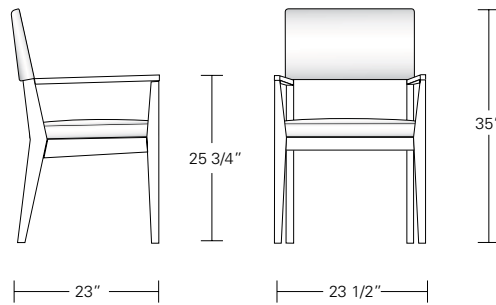

Cadet Chair

19"W x 22"D x 33"H

Cadet Arm Chair

21 1/2"W x 22"D x 33"H

Chevron Chair

21"W x 23"D x 35"H

Chevron Arm Chair

23 1/2"W x 23"D x 35"H