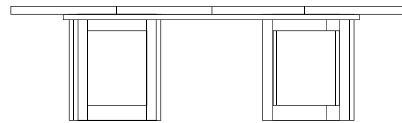

68", 74", 84", 90" or 96"

96", 102", 108", 114" or 120"