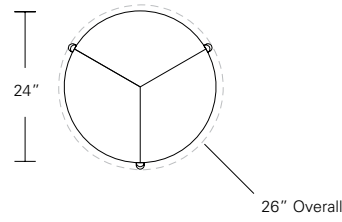

TRILLIUM COCKTAIL TABLE

Trillium 39
39" Diam Top x 15"H
Overall Diam w/ legs 42"

DESCRIPTION	FINISH OPTIONS	
Trillium Table: Veneer top with thick veneer edging. Solid wood base with levelers. Inlay Options: Dark bronze, medium bronze, satin brass or satin aluminum. Custom Orders: Custom sizes, woods and finishes are available. Please request a price quotation.	Standard - Natural / Stained: Bronze Ash, Burnt Ash, Ebonized Ash, Grey Ash, Medium Mahogany, Oak, Bluff Oak, Grey Oak, Fumed Oak, Ebonized Oak, Walnut, Medium Walnut, Dark Walnut, Ebonized Walnut, Grey Walnut, Silver Walnut, Terra Walnut, Bronze Walnut, Claro Toned Walnut.	Premium - Cerused / Bleached: Bleached Ash, Cerused Grey Ash, Cerused Bronze Ash, Cerused Burnt Ash, Cerused Mahogany, Cerused Dark Mahogany, Bleached Walnut, Cerused Walnut, Cerused Grey Walnut, Cerused Silver Walnut, Cerused Bronze Walnut, Cerused Oak, Bleached Oak.