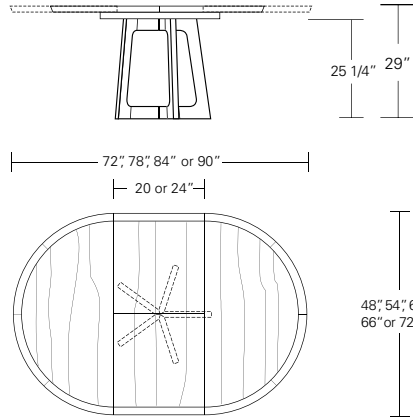

72", 84", 96", 108" or 120"

104", 120", 132", 144" or 156"
 | 16 or 18" | 16 or 18" |

Verona Table

72"W x 38"D x 29"H
 84"W x 40"D x 29"H
 96"W x 42"D x 29"H
 108"W x 44"D x 29"H
 120"W x 48"D x 29"H

Verona Extension Table

72"W (104"w/two 16"leaves) x 38"D x 29"H
 84"W (120"w/two 18"leaves) x 40"D x 29"H
 96"W (132"w/two 18"leaves) x 42"D x 29"H
 108"W (144"w/two 18"leaves) x 44"D x 29"H
 120"W (156"w/two 18"leaves) x 48"D x 29"H

VERONA ROUND TABLE

60W x 60D x 29H

Shown in Grey Walnut with optional Medium Bronze Inlay.

The Verona Round Table features a tapered, 5 legged star base which intersects at the table's center point. The table top's beveled profile compliments the divergent angles of the table base. Verona tables are available in a variety of shapes and sizes, fixed or extension versions and in a wide selection of finishes.

Verona Round Table

42"W x 42"D x 29"H
 48"W x 48"D x 29"H
 54"W x 54"D x 29"H
 60"W x 60"D x 29"H
 66"W x 66"D x 29"H
 72"W x 72"D x 29"H

Round Extension Table (w/self-storing leaf)

48"W (68" w/one 20" leaf) x 48"D x 29"H
 54"W (74" w/one 20" leaf) x 54"D x 29"H
 60"W (84" w/one 24" leaf) x 60"D x 29"H
 66"W (90" w/one 24" leaf) x 66"D x 29"H
 72"W (96" w/one 24" leaf) x 72"D x 29"H