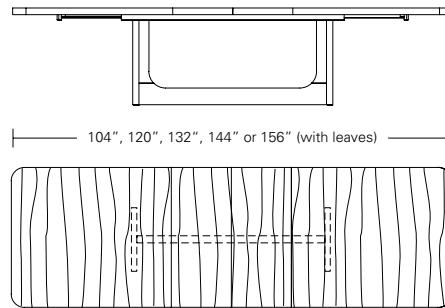

Puente Table

- 72"W x 42"D x 29"H
- 84"W x 42"D x 29"H
- 96"W x 42"D x 29"H
- 108"W x 42"D x 29"H
- 120"W x 48"D x 29"H

Puente Extension Table

- 72"W (104" w/two 16" leaves) x 42"D x 29 1/4"H
- 84"W (120" w/two 18" leaves) x 42"D x 29 1/4"H
- 96"W (132" w/two 18" leaves) x 42"D x 29 1/4"H
- 108"W (144" w/two 18" leaves) x 42"D x 29 1/4"H
- 120"W (156" w/two 18" leaves) x 48"D x 29 1/4"H

BRUNEAU TABLE

108W x 44D x 29H

Shown in Walnut with Medium Bronze metal.

The Bruneau Table combines U shaped base components with a radiused corner table top. The metal end caps create a linear closure to the open ends of the modern trestle base. Available in fixed or extension versions in a wide range of sizes and finishes.

BRUNEAU TABLE

Bruneau Table

72"W x 38"D x 29"H 108"W x 44"D x 29"H
 84"W x 40"D x 29"H 120"W x 48"D x 29"H
 96"W x 42"D x 29"H

Bruneau Extension Table E (w/ end caps)

72"W (104"w/two 16"leaves) x 38"D x 29"H
 84"W (120"w/two 18"leaves) x 40"D x 29"H
 96"W (132"w/two 18"leaves) x 42"D x 29"H
 108"W (144"w/two 18"leaves) x 44"D x 29"H
 120"W (156"w/two 18"leaves) x 48"D x 29"H

Bruneau Extension Table E (with leaves on ends)

Bruneau Extension Table C (w/ leaves in center)

72"W (104"w/two 16"leaves) x 38"D x 29 1/4"H
 84"W (120"w/two 18"leaves) x 40"D x 29 1/4"H
 96"W (132"w/two 18"leaves) x 42"D x 29 1/4"H
 108"W (144"w/two 18"leaves) x 44"D x 29 1/4"H
 120"W (156"w/two 18"leaves) x 48"D x 29 1/4"H