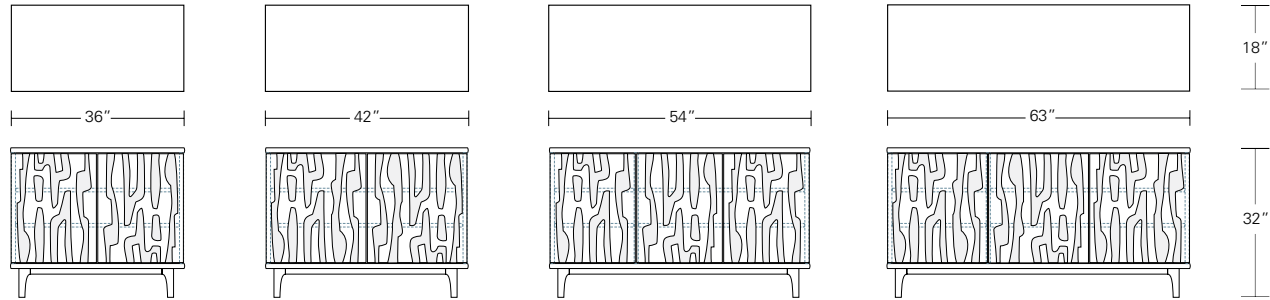

ASTRATTO 84

84W x 18D x 32H

Shown in Grey Walnut with Grey Glaze.

The Astratto features abstract figurative forms carved into its door and drawer fronts. Profiled edges on the case and a slender solid wood base frame the cabinet's relief composition. Touch latch hardware maintains a clean, uninterrupted cabinet face. Available in a variety of sizes, configurations, woods and finishes.