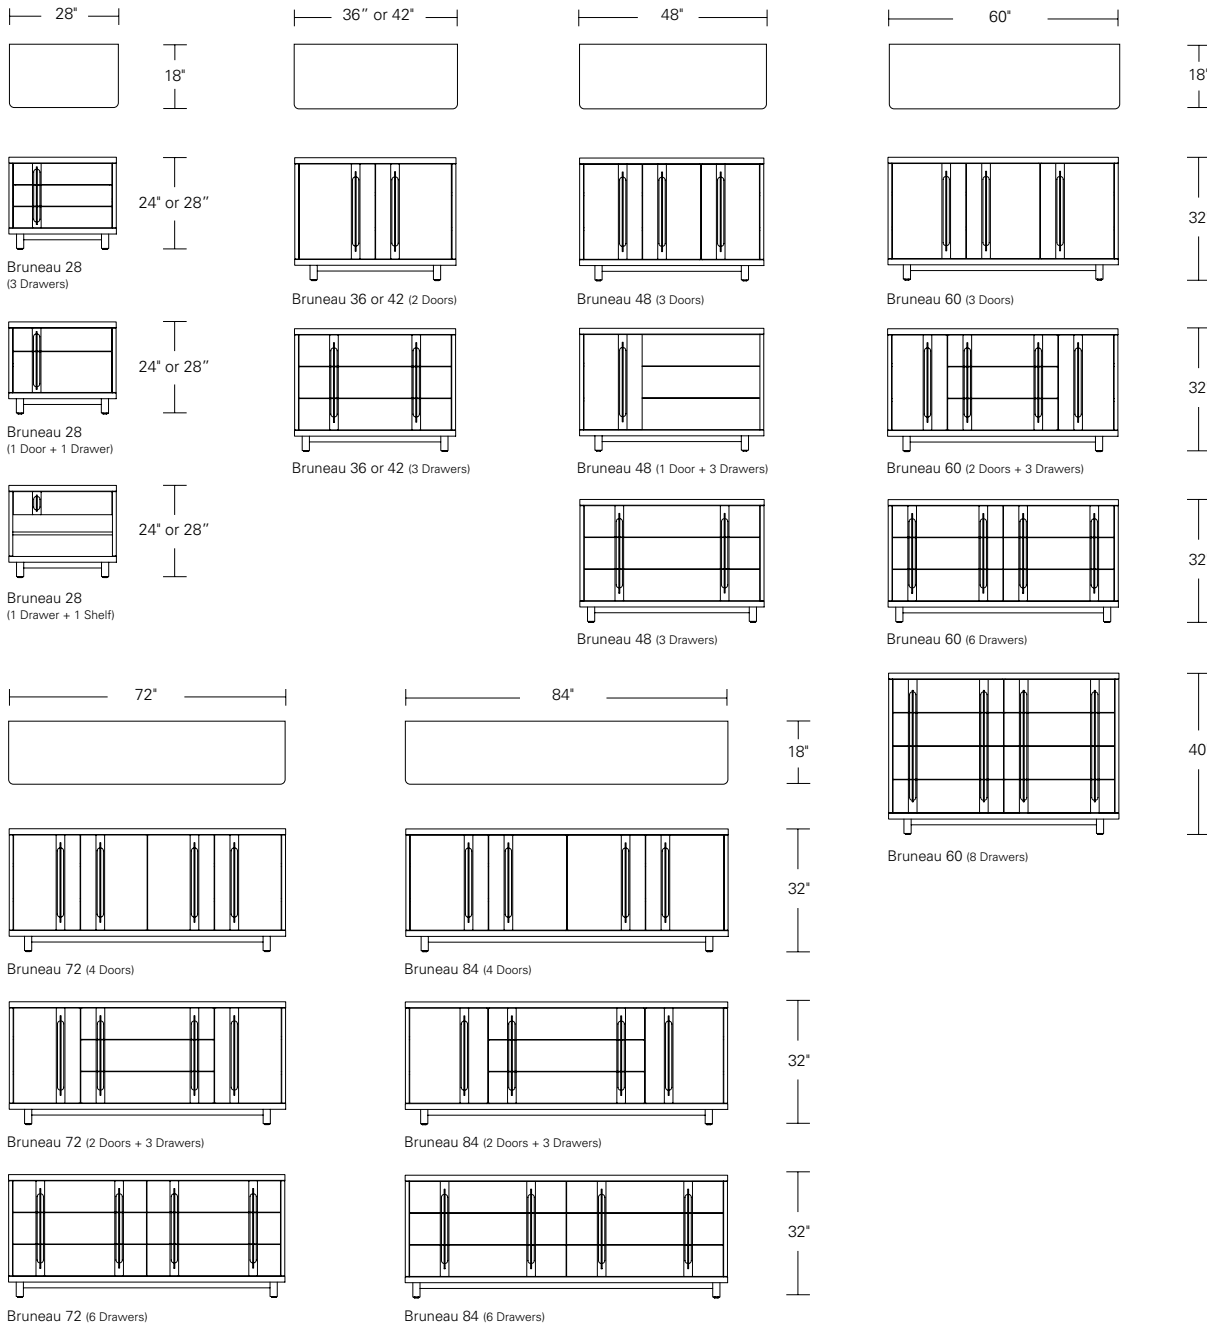

BRUNEAU CASEGOODS

DESCRIPTION	FINISH OPTIONS	
Bruneau Casegoods: Veneer Cabinet with radiused corners and veneered fronts. Integrated pulls in covered solid wood vertical members with metal inlay. Soft-close doors and drawers. Adjustable shelves behind doors. Solid wood base with levelers. Pull Options: Integrated metal pull in satin brass, medium bronze, dark bronze, or satin aluminum. Standard Options: Drawer dividers, removable back and wire management, two tone finish. Custom Orders: Custom sizes, woods and finishes are available. Please request a price quotation.	Standard - Natural / Stained: Bronze Ash, Burnt Ash, Ebonized Ash, Grey Ash, Medium Mahogany, Oak, Bluff Oak, Grey Oak, Fumed Oak, Ebonized Oak, Walnut, Medium Walnut, Dark Walnut, Ebonized Walnut, Grey Walnut, Silver Walnut, Terra Walnut, Bronze Walnut, Claro Toned Walnut.	Premium - Cerused / Bleached: Bleached Ash, Cerused Grey Ash, Cerused Bronze Ash, Cerused Burnt Ash, Cerused Mahogany, Cerused Dark Mahogany, Bleached Walnut, Cerused Walnut, Cerused Grey Walnut, Cerused Silver Walnut, Cerused Bronze Walnut, Cerused Oak, Bleached Oak.