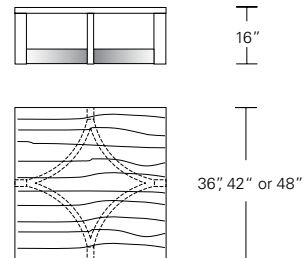

Square Wood Top

Base Only for Oval or Rectangular Top

48"W x 27"D x 16"H
54"W x 30"D x 16"H

Oval or Rectangular Inset Glass Top

Oval or Rectangular Wood Top

DESCRIPTION FINISH OPTIONS

Nexus Cocktail Table:
Inset glass top or veneer top with solid wood or thick veneer edging. Curved base with solid wood vertical frame members and levelers.