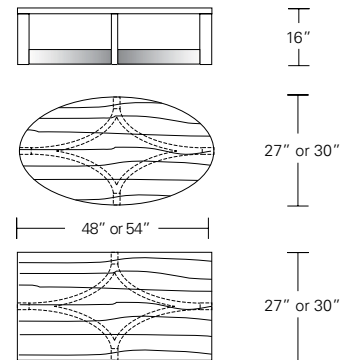

Square Wood Top

Base Only for Oval or Rectangular Top

48"W x 27"D x 16"H
54"W x 30"D x 16"H

Oval or Rectangular Inset Glass Top

Oval or Rectangular Wood Top

DESCRIPTION FINISH OPTIONS

Nexus Cocktail Table:
Inset glass top or veneer top with solid wood or thick veneer edging. Curved base with solid wood vertical frame members and levelers.