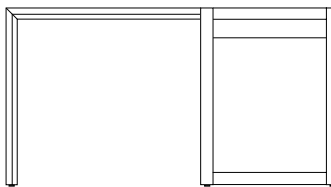

Arris Ottoman

Return

DESCRIPTION	FINISH OPTIONS	
Arris Desk & Console: Profiled and mitered solid wood frame with veneer top. Levelers. Standard Options: Drawers, drawer dividers, shelves, Leather top, modesty panel, leg wire-chase, wood or metal grommets to match hardware. Satin brass, medium bronze, dark bronze, and satin or polished stainless steel pulls. Custom Orders: Custom sizes, woods and finishes are available. Please request a price quotation.	Standard - Natural / Stained: Bronze Ash, Burnt Ash, Ebonized Ash, Grey Ash, Medium Mahogany, Oak, Bluff Oak, Grey Oak, Fumed Oak, Ebonized Oak, Walnut, Medium Walnut, Dark Walnut, Ebonized Walnut, Grey Walnut, Silver Walnut, Terra Walnut, Bronze Walnut, Claro Toned Walnut.	Premium - Cerused / Bleached: Bleached Ash, Cerused Grey Ash, Cerused Bronze Ash, Cerused Burnt Ash, Cerused Mahogany, Cerused Dark Mahogany, Bleached Walnut, Cerused Walnut, Cerused Grey Walnut, Cerused Silver Walnut, Cerused Bronze Walnut, Cerused Oak, Bleached Oak.