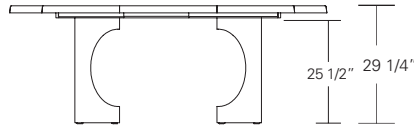

Square Extension Table (split base with two leaves)

48"W (96" w/two 24" leaves) x 48"D x 29 1/4"H
54"W (102" w/two 24" leaves) x 54"D x 29 1/4"H
60"W (108" w/two 24" leaves) x 60"D x 29 1/4"H
66"W (114" w/two 24" leaves) x 66"D x 29 1/4"H
72"W (120" w/two 24" leaves) x 72"D x 29 1/4"H

CAMEO SQUARE EXTENSION TABLE

54W x 54D x 29H
(78" w/1 LEAF, 102" w/2 LEAVES)

Shown in Ebonized Ash with Medium Bronze metal inlay.

The Cameo Square Extension Table features a graphic geometric base design that forms two intersecting circles. The base splits to accommodate one or two 24" leaves. Cameos are available in several shapes, sizes, and in fixed or extension versions. A wide range of wood finishes and metal inlay options offer endless variations.

CAMEO ROUND & SQUARE TABLE

29"

25 1/2" 29 1/4"

72", 78", 84", 90" or 96"

96", 102", 108", 114" or 120"

42", 48", 54",
60", 66" or 72"

Cameo Round Table

42"W x 42"D x 29"H
48"W x 48"D x 29"H
54"W x 54"D x 29"H
60"W x 60"D x 29"H
66"W x 66"D x 29"H
72"W x 72"D x 29"H

Round Extension Table (split base with one leaf)

48"W (72" w/one 24" leaf) x 48"D x 29 1/4"H
54"W (78" w/one 24" leaf) x 54"D x 29 1/4"H
60"W (84" w/one 24" leaf) x 60"D x 29 1/4"H
66"W (90" w/one 24" leaf) x 66"D x 29 1/4"H
72"W (96" w/one 24" leaf) x 72"D x 29 1/4"H