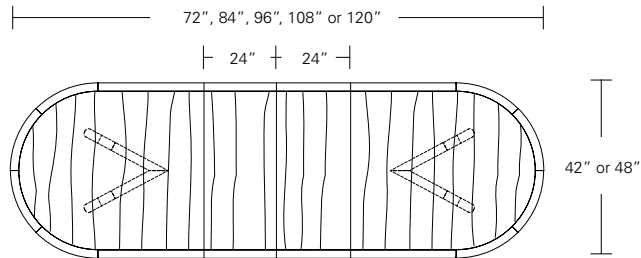

BRUNEAU TABLE

Bruneau Table

72"W x 38"D x 29"H 108"W x 44"D x 29"H
 84"W x 40"D x 29"H 120"W x 48"D x 29"H
 96"W x 42"D x 29"H

Bruneau Extension Table E (w/ end caps)

72"W (104"w/two 16"leaves) x 38"D x 29"H
 84"W (120"w/two 18"leaves) x 40"D x 29"H
 96"W (132"w/two 18"leaves) x 42"D x 29"H
 108"W (144"w/two 18"leaves) x 44"D x 29"H
 120"W (156"w/two 18"leaves) x 48"D x 29"H

CAMEO EXTENSION TABLE

84W x 42D x 29H
(108" w/1 LEAF, 132" w/2 LEAVES)

Extension version shown with one leaf in Cerused Grey Ash and optional Medium Bronze Inlay.

The Cameo Table features a graphic geometric base design. Cameo Extension Tables come standard with one or two 24" leaves. Cameos are available in several shapes, sizes, and in fixed or extension versions. A wide range of wood stains and metal inlay options offer endless combinations of finishes and detailing.

Rectangular Table

Extension Table

Racetrack Table

Racetrack Extension Table

- 72"W x 42"D x 29"H
- 84"W x 42"D x 29"H
- 96"W x 42"D x 29"H
- 108"W x 42"D x 29"H
- 120"W x 48"D x 29"H

- 72"W (96" w/one leaf, 120" w/two 24" leaves) x 42"D x 29 1/4"H
- 84"W (108" w/one leaf, 132" w/two 24" leaves) x 42"D x 29 1/4"H
- 96"W (120" w/one leaf, 144" w/two 24" leaves) x 42"D x 29 1/4"H
- 108"W (132" w/one leaf, 156" w/two 24" leaves) x 42"D x 29 1/4"H
- 120"W (144" w/one leaf, 168" w/two 24" leaves) x 48"D x 29 1/4"H