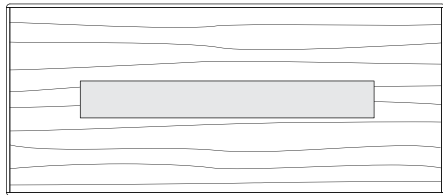

With its bridge-like structure, the Puente Table combines strength and resilience in a functional design. Angled frame legs and a connecting stretcher with radius details add refinement, while an optional stone inset allows safe placement of hot kitchenware.

Puente Table

- 72"W x 42"D x 29"H
- 84"W x 42"D x 29"H
- 96"W x 42"D x 29"H
- 108"W x 42"D x 29"H
- 120"W x 48"D x 29"H

Puente Extension Table

- 72"W (104" w/two 16" leaves) x 42"D x 29 1/4"H
- 84"W (120" w/two 18" leaves) x 42"D x 29 1/4"H
- 96"W (132" w/two 18" leaves) x 42"D x 29 1/4"H
- 108"W (144" w/two 18" leaves) x 42"D x 29 1/4"H
- 120"W (156" w/two 18" leaves) x 48"D x 29 1/4"H