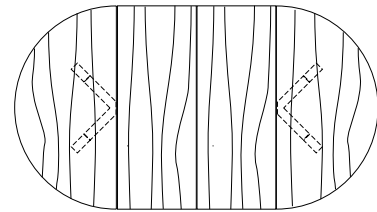

68", 74", 84", 90" or 96"

48", 54", 60",
66" or 72"

Duette Round Extension Table (with one leaf)

48"W (68" w/one 20" leaf) x 48"D x 29"H
54"W (74" w/one 20" leaf) x 54"D x 29"H
60"W (84" w/one 24" leaf) x 60"D x 29"H
66"W (90" w/one 24" leaf) x 66"D x 29"H
72"W (96" w/one 24" leaf) x 72"D x 29"H

25 1/2" 29"

96", 102", 108", 114" or 120"

48", 54", 60",
66" or 72"

Duette Round Extension Table (split base with two leaves)

48"W (96" w/two 24" leaves) x 48"D x 29"H
54"W (102" w/two 24" leaves) x 54"D x 29"H
60"W (108" w/two 24" leaves) x 60"D x 29"H
66"W (114" w/two 24" leaves) x 66"D x 29"H
72"W (120" w/two 24" leaves) x 72"D x 29"H