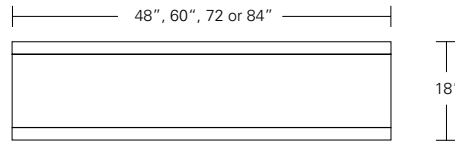

Console

**Optional Pedestal
Optional Modesty Panel**

DESCRIPTION	FINISH OPTIONS	
Arris Desk & Console: Profiled and mitered solid wood frame with veneer top. Levelers. Standard Options: Drawers, drawer dividers, shelves, Leather top, modesty panel, leg wire-chase, wood or metal grommets to match hardware. Satin brass, medium bronze, dark bronze, and satin or polished stainless steel pulls. Custom Orders: Custom sizes, woods and finishes are available. Please request a price quotation.	Standard - Natural / Stained: Bronze Ash, Burnt Ash, Ebonized Ash, Grey Ash, Medium Mahogany, Oak, Bluff Oak, Grey Oak, Fumed Oak, Ebonized Oak, Walnut, Medium Walnut, Dark Walnut, Ebonized Walnut, Grey Walnut, Silver Walnut, Terra Walnut, Bronze Walnut, Claro Toned Walnut.	Premium - Cerused / Bleached: Bleached Ash, Cerused Grey Ash, Cerused Bronze Ash, Cerused Burnt Ash, Cerused Mahogany, Cerused Dark Mahogany, Bleached Walnut, Cerused Walnut, Cerused Grey Walnut, Cerused Silver Walnut, Cerused Bronze Walnut, Cerused Oak, Bleached Oak.