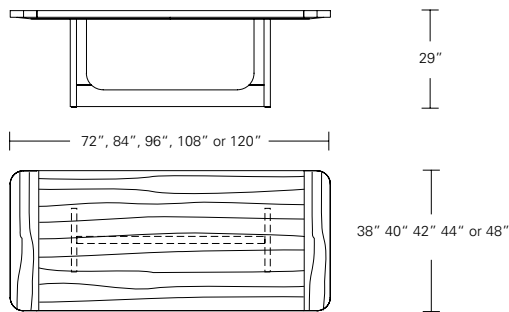

Puente Table

- 72"W x 42"D x 29"H
- 84"W x 42"D x 29"H
- 96"W x 42"D x 29"H
- 108"W x 42"D x 29"H
- 120"W x 48"D x 29"H

Puente Extension Table

- 72"W (104" w/two 16" leaves) x 42"D x 29 1/4"H
- 84"W (120" w/two 18" leaves) x 42"D x 29 1/4"H
- 96"W (132" w/two 18" leaves) x 42"D x 29 1/4"H
- 108"W (144" w/two 18" leaves) x 42"D x 29 1/4"H
- 120"W (156" w/two 18" leaves) x 48"D x 29 1/4"H

BRUNEAU TABLE

108W x 44D x 29H

Shown in Walnut with Medium Bronze metal.

The Bruneau Table combines U shaped base components with a radiused corner table top. The metal end caps create a linear closure to the open ends of the modern trestle base. Available in fixed or extension versions in a wide range of sizes and finishes.

BRUNEAU TABLE

Bruneau Table

72"W x 38"D x 29"H 108"W x 44"D x 29"H
 84"W x 40"D x 29"H 120"W x 48"D x 29"H
 96"W x 42"D x 29"H

Bruneau Extension Table E (w/ end caps)

72"W (104"w/two 16"leaves) x 38"D x 29"H
 84"W (120"w/two 18"leaves) x 40"D x 29"H
 96"W (132"w/two 18"leaves) x 42"D x 29"H
 108"W (144"w/two 18"leaves) x 44"D x 29"H
 120"W (156"w/two 18"leaves) x 48"D x 29"H

Bruneau Extension Table E (with leaves on ends)

Bruneau Extension Table C (w/ leaves in center)

72"W (104"w/two 16"leaves) x 38"D x 29 1/4"H
 84"W (120"w/two 18"leaves) x 40"D x 29 1/4"H
 96"W (132"w/two 18"leaves) x 42"D x 29 1/4"H
 108"W (144"w/two 18"leaves) x 44"D x 29 1/4"H
 120"W (156"w/two 18"leaves) x 48"D x 29 1/4"H