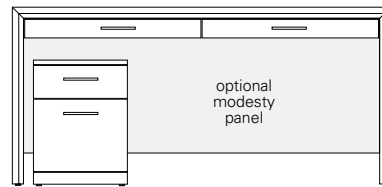

**Optional Pedestal
Optional Modesty Panel**