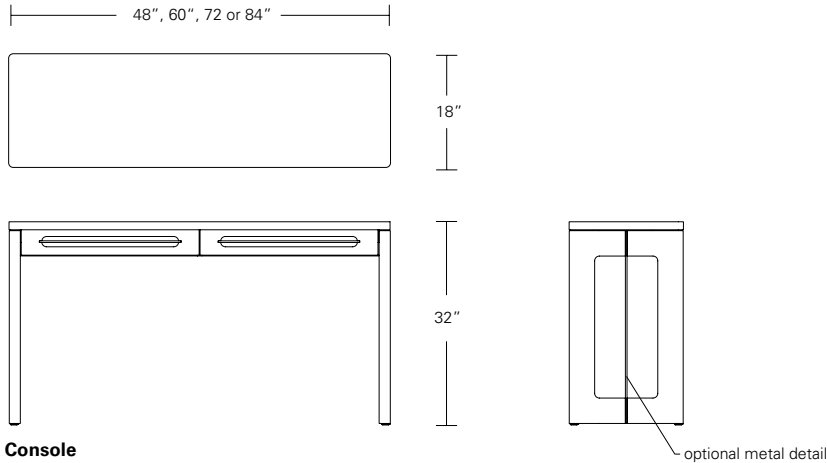

BRUNEAU CONSOLE & DESK

Console