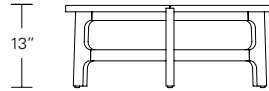

TRILLIUM COCKTAIL TABLE

Trillium 33
33" Diam Top x 13"H
Overall Diam w/ legs 35"

DESCRIPTION	FINISH OPTIONS	
Trillium Table: Veneer top with thick veneer edging. Solid wood base with levelers. Inlay Options: Dark bronze, medium bronze, satin brass or satin aluminum. Custom Orders: Custom sizes, woods and finishes are available. Please request a price quotation.	Standard - Natural / Stained: Bronze Ash, Burnt Ash, Ebonized Ash, Grey Ash, Medium Mahogany, Oak, Bluff Oak, Grey Oak, Fumed Oak, Ebonized Oak, Walnut, Medium Walnut, Dark Walnut, Ebonized Walnut, Grey Walnut, Silver Walnut, Terra Walnut, Bronze Walnut, Claro Toned Walnut.	Premium - Cerused / Bleached: Bleached Ash, Cerused Grey Ash, Cerused Bronze Ash, Cerused Burnt Ash, Cerused Mahogany, Cerused Dark Mahogany, Bleached Walnut, Cerused Walnut, Cerused Grey Walnut, Cerused Silver Walnut, Cerused Bronze Walnut, Cerused Oak, Bleached Oak.