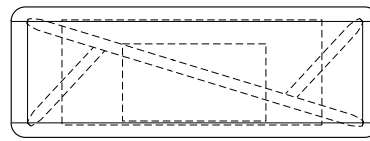

KEMIZO CONSOLE

60 W x 18 D x 32 H

Shown in Grey Ash with optional Satin Aluminum inlay.

The Kemizo Console features a diagonal base stretcher with intersecting legs, rounded corners, and softened profiles. This streamlined version includes a lightly scaled top with an optional metal inlay outlining the table top, legs and base. Available with an optional recessed drawer and apron detail.