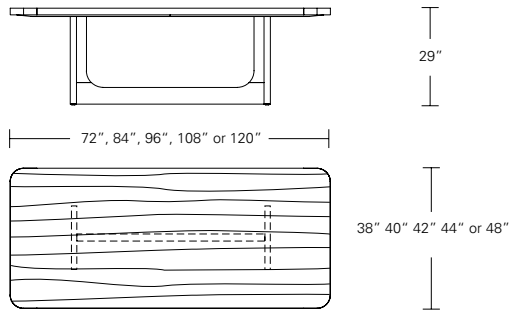

Puente Table

- 72"W x 42"D x 29"H
- 84"W x 42"D x 29"H
- 96"W x 42"D x 29"H
- 108"W x 42"D x 29"H
- 120"W x 48"D x 29"H

Puente Extension Table

- 72"W (104" w/two 16" leaves) x 42"D x 29 1/4"H
- 84"W (120" w/two 18" leaves) x 42"D x 29 1/4"H
- 96"W (132" w/two 18" leaves) x 42"D x 29 1/4"H
- 108"W (144" w/two 18" leaves) x 42"D x 29 1/4"H
- 120"W (156" w/two 18" leaves) x 48"D x 29 1/4"H

Optional Stone Inset

- 38"W x 8"D (72" Table)
- 50"W x 8"D (84" Table)
- 62"W x 8"D (96" Table)
- 70"W x 8"D (108" Table)
- 82"W x 8"D (120" Table)

Edge Detail:

Rounded bottom edge and corners

DESCRIPTION	FINISH OPTIONS	
<p>Puente Table: Veneer top with solid wood edge. Solid wood base with levelers. Puente extension table with two standard leaves or two self-storing pivoting leaves.</p> <p>Standard Options: Solid wood top (non extension table only) Stone insert.</p> <p>Custom Orders: Custom sizes, woods and finishes are available. Please request a price quotation.</p>	<p>Standard - Natural / Stained:</p> <p>Bronze Ash, Burnt Ash, Ebonized Ash, Grey Ash, Medium Mahogany, Oak, Bluff Oak, Grey Oak, Fumed Oak, Ebonized Oak, Walnut, Medium Walnut, Dark Walnut, Ebonized Walnut, Grey Walnut, Silver Walnut, Terra Walnut, Bronze Walnut, Claro Toned Walnut.</p>	<p>Premium - Cerused / Bleached:</p> <p>Bleached Ash, Cerused Grey Ash, Cerused Bronze Ash, Cerused Burnt Ash, Cerused Mahogany, Cerused Dark Mahogany, Bleached Walnut, Cerused Walnut, Cerused Grey Walnut, Cerused Silver Walnut, Cerused Bronze Walnut, Cerused Oak, Bleached Oak.</p>

BRUNEAU TABLE

Bruneau Table

72"W x 38"D x 29"H 108"W x 44"D x 29"H
 84"W x 40"D x 29"H 120"W x 48"D x 29"H
 96"W x 42"D x 29"H

Bruneau Extension Table E (w/ end caps)

72"W (104"w/two 16"leaves) x 38"D x 29"H
 84"W (120"w/two 18"leaves) x 40"D x 29"H
 96"W (132"w/two 18"leaves) x 42"D x 29"H
 108"W (144"w/two 18"leaves) x 44"D x 29"H
 120"W (156"w/two 18"leaves) x 48"D x 29"H