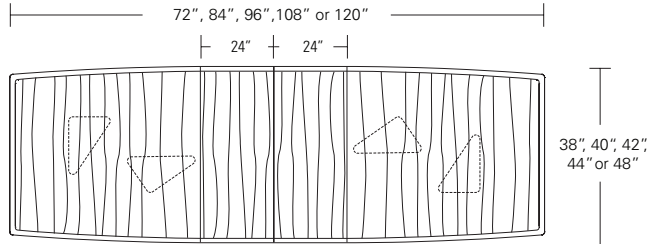

48"W (68"w/one 20"leaf) x 48"D x 29"H  
 54"W (74"w/one 20"leaf) x 54"D x 29"H  
 60"W (84"w/one 24"leaf) x 60"D x 29"H  
 66"W (90"w/one 24"leaf) x 66"D x 29"H  
 72"W (96"w/one 24"leaf) x 72"D x 29"H

**Split Base Square Extension Table**

48"W (96"w/two 24"leaves) x 48"D x 29"H  
 54"W (102"w/two 24"leaves) x 54"D x 29"H  
 60"W (108"w/two 24"leaves) x 60"D x 29"H  
 66"W (114"w/two 24"leaves) x 66"D x 29"H  
 72"W (120"w/two 24"leaves) x 72"D x 29"H

**PRYSM TABLE**

**84W x 40D x 29H**

Shown in Moka Oak with optional Medium Bronze inlay.

Prysm is a sculptural table with bold triangular monolithic bases. The boat-shaped top features a refined, profiled wood edge and is available in a variety of sizes and finishes. An optional metal inlay adds a distinctive architectural touch.

**Standard Table**

- 72"W x 38"D x 29"H
- 84"W x 40"D x 29"H
- 96"W x 42"D x 29"H
- 108"W x 44"D x 29"H
- 120"W x 48"D x 29"H

**Split Base Extension Table**

- 72"W (96" w/one leaf, 120" w/two 24" leaves) x 38"D x 29 1/4"H
- 84"W (108" w/one leaf, 132" w/two 24" leaves) x 40"D x 29 1/4"H
- 96"W (120" w/one leaf, 144" w/two 24" leaves) x 42"D x 29 1/4"H
- 108"W (132" w/one leaf, 156" w/two 24" leaves) x 44"D x 29 1/4"H
- 120"W (144" w/one leaf, 168" w/two 24" leaves) x 48"D x 29 1/4"H