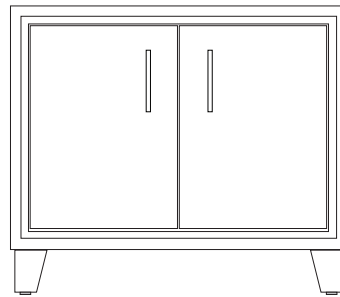

Arris Night Cabinet B
(two doors)