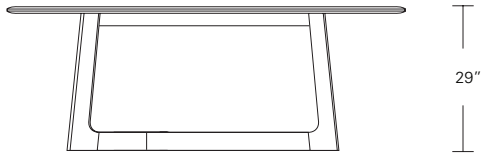

**KEMIZO EXTENSION TABLE**

84 W x 42 D x 29 1/4 H  
(102W w/1 LEAF, 120W w/2 LEAVES)

Extension version shown with self-storing pivoting leaves in Terra Walnut and optional Medium Bronze inlay.

The Kemizo Table features a diagonal linear gesture with rounded corners, softened profiles and an optional metal inlay. The Kemizo Extension Table includes two standard leaves or as shown with self-storing pivoting leaves that fold neatly in the base of the table.

**Kemizo Table**

- 72" W x 42" D x 29" H
- 84" W x 42" D x 29" H
- 96" W x 42" D x 29" H
- 108" W x 42" D x 29" H
- 120" W x 48" D x 29" H

**Kemizo Extension Table**

- 72" W (104" w/two 16" leaves) x 42" D x 29 1/4" H
- 84" W (120" w/two 18" leaves) x 42" D x 29 1/4" H
- 96" W (132" w/two 18" leaves) x 42" D x 29 1/4" H
- 108" W (144" w/two 18" leaves) x 42" D x 29 1/4" H
- 120" W (156" w/two 18" leaves) x 48" D x 29 1/4" H

**KEMIZO RACETRACK TABLE**

96 W x 42 D x 29 1/4 H  
(114W w/1 LEAF, 132W w/2 LEAVES)

Extension version shown with self-storing pivoting leaves in in Bluff Oak and optional Satin Brass inlay.

The Kemizo Table features a diagonal linear gesture with rounded corners, softened profiles and an optional metal inlay. The Kemizo Extension Table includes two standard leaves or as shown with self-storing pivoting leaves that fold neatly in the base of the table.