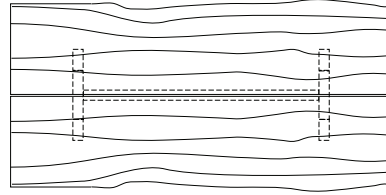

**DUETTE TABLE V-BASE**

**84W x 40D x 29H**

Shown in Grey Walnut

The Duette V base has a more complex configuration than the standard Duette Table bases. The crux of the design being the hand-fitted three way intersection of its base members. Duette V Base Tables have solid wood plank style or custom slab tops and are available in a range of standard sizes and finishes.

**Duette Table**

72"W x 38"D x 29"H  
 84"W x 40"D x 29"H  
 96"W x 42"D x 29"H

**Duette Live Edge Option**

**Duette Butterfly Option**

**Duette Extension Table**

72"W (104" w/two 16" leaves) x 38"D x 29"H  
 84"W (116" w/two 16" leaves) x 40"D x 29"H  
 96"W (128" w/two 16" leaves) x 42"D x 29"H  
 Continuous grain upon availability