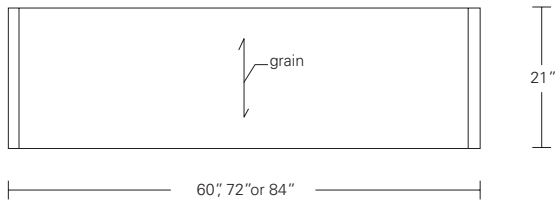

CONTOUR BUFFET, SIDEBOARD, CONSOLE

Contour Buffet 60"W x 21"D x 32"H
72"W x 21"D x 32"H
84"W x 21"D x 32"H

Contour Console 48"W x 16"D x 30"H
60"W x 18"D x 30"H
72"W x 18"D x 30"H
84"W x 20"D x 36"H
96"W x 20"D x 36"H