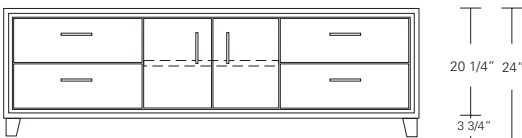

Arris Media Console