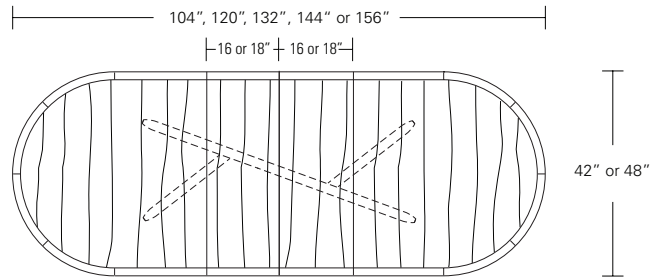

## Bruneau Extension Table C (w/ leaves in center)

72"W (104"w/two 16"leaves) x 38"D x 29 1/4"H  
 84"W (120"w/two 18"leaves) x 40"D x 29 1/4"H  
 96"W (132"w/two 18"leaves) x 42"D x 29 1/4"H  
 108"W (144"w/two 18"leaves) x 44"D x 29 1/4"H  
 120"W (156"w/two 18"leaves) x 48"D x 29 1/4"H

**Rectangular Table**

**Extension Table**

**Racetrack Table**

**Racetrack Extension Table**

72"W x 42"D x 29"H  
 84"W x 42"D x 29"H  
 96"W x 42"D x 29"H  
 108"W x 42"D x 29"H  
 120"W x 48"D x 29"H

72"W (96" w/one leaf, 120" w/two 24" leaves) x 42"D x 29 1/4"H  
 84"W (108" w/one leaf, 132" w/two 24" leaves) x 42"D x 29 1/4"H  
 96"W (120" w/one leaf, 144" w/two 24" leaves) x 42"D x 29 1/4"H  
 108"W (132" w/one leaf, 156" w/two 24" leaves) x 42"D x 29 1/4"H  
 120"W (144" w/one leaf, 168" w/two 24" leaves) x 48"D x 29 1/4"H

**KEMIZO TABLE**

**96W x 42D x 29H**

Shown in Terra Walnut.

The Kemizo Table base features a main diagonal stretcher with angled offset legs. The profiled edges and radii soften the angular form of the table base. This streamlined all wood version has a compelling double profiled table top edge. Available with an optional metal inlay and in fixed or extension versions.

**Kemizo Table**

- 72" W x 42" D x 29" H
- 84" W x 42" D x 29" H
- 96" W x 42" D x 29" H
- 108" W x 42" D x 29" H
- 120" W x 48" D x 29" H

**Kemizo Extension Table**

- 72" W (104" w/two 16" leaves) x 42" D x 29 1/4" H
- 84" W (120" w/two 18" leaves) x 42" D x 29 1/4" H
- 96" W (132" w/two 18" leaves) x 42" D x 29 1/4" H
- 108" W (144" w/two 18" leaves) x 42" D x 29 1/4" H
- 120" W (156" w/two 18" leaves) x 48" D x 29 1/4" H