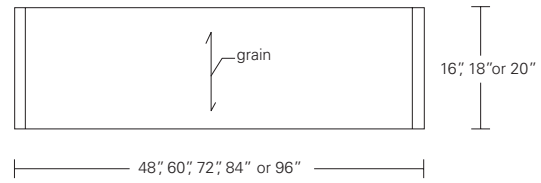

CONTOUR BUFFET, SIDEBOARD, CONSOLE

Contour Buffet 60"W x 21"D x 32"H
72"W x 21"D x 32"H
84"W x 21"D x 32"H

Contour Console 48"W x 16"D x 30"H
60"W x 18"D x 30"H
72"W x 18"D x 30"H
84"W x 20"D x 36"H
96"W x 20"D x 36"H