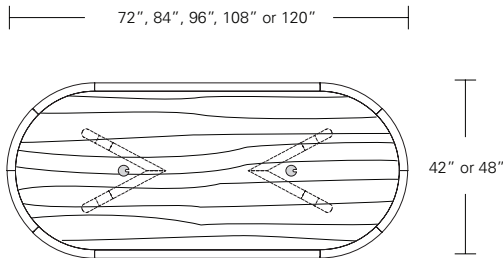

## Bruneau Extension Table E (w/ end caps)

72"W (104"w/two 16"leaves) x 38"D x 29"H  
 84"W (120"w/two 18"leaves) x 40"D x 29"H  
 96"W (132"w/two 18"leaves) x 42"D x 29"H  
 108"W (144"w/two 18"leaves) x 44"D x 29"H  
 120"W (156"w/two 18"leaves) x 48"D x 29"H

**CAMEO EXTENSION TABLE**

**84W x 42D x 29H**  
**(108" w/1 LEAF, 132" w/2 LEAVES)**

Extension version shown with one leaf in Cerused Grey Ash and optional Medium Bronze Inlay.

The Cameo Table features a graphic geometric base design. Cameo Extension Tables come standard with one or two 24" leaves. Cameos are available in several shapes, sizes, and in fixed or extension versions. A wide range of wood stains and metal inlay options offer endless combinations of finishes and detailing.

**Rectangular Table**

**Extension Table**

**Racetrack Table**

**Racetrack Extension Table**

72"W x 42"D x 29"H  
 84"W x 42"D x 29"H  
 96"W x 42"D x 29"H  
 108"W x 42"D x 29"H  
 120"W x 48"D x 29"H

72"W (96" w/one leaf, 120" w/two 24" leaves) x 42"D x 29 1/4"H  
 84"W (108" w/one leaf, 132" w/two 24" leaves) x 42"D x 29 1/4"H  
 96"W (120" w/one leaf, 144" w/two 24" leaves) x 42"D x 29 1/4"H  
 108"W (132" w/one leaf, 156" w/two 24" leaves) x 42"D x 29 1/4"H  
 120"W (144" w/one leaf, 168" w/two 24" leaves) x 48"D x 29 1/4"H