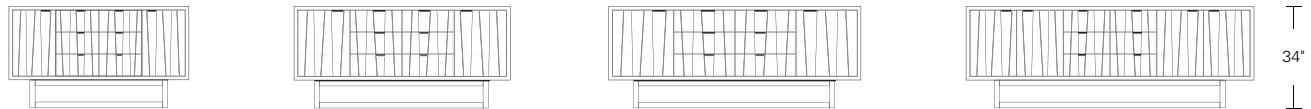

A60

A72

A84

A96

DESCRIPTION	FINISH OPTIONS	
Octave Casegoods: Veneer cabinet with mitered solid wood face frame. Sculpted solid wood fronts, drawers and doors. Solid wood base with levelers. Options: Drawer inserts, removable back with wire management. Satin brass, medium bronze, dark bronze, and satin stainless steel pulls. Contrasting base finish. Two tone finish. Custom Orders: Custom sizes, woods and finishes are available. Please request a price quotation.	Standard - Natural / Stained: Bronze Ash, Burnt Ash, Ebonized Ash, Grey Ash, Oak, Bluff Oak, Grey Oak, Fumed Oak, Desert Oak, Ebonized Oak, Moka Oak, Walnut, Medium Walnut, Dark Walnut, Ebonized Walnut, Grey Walnut, Silver Walnut, Terra Walnut, Bronze Walnut, Claro Toned Walnut.	Premium - Cerused / Bleached: Bleached Ash, Cerused Grey Ash, Cerused Bronze Ash, Cerused Burnt Ash, Bleached Walnut, Cerused Walnut, Cerused Grey Walnut, Cerused Silver Walnut, Cerused Bronze Walnut, Cerused Oak, Bleached Oak.
	Custom Finishes Claro Walnut Fronts- at additional cost.