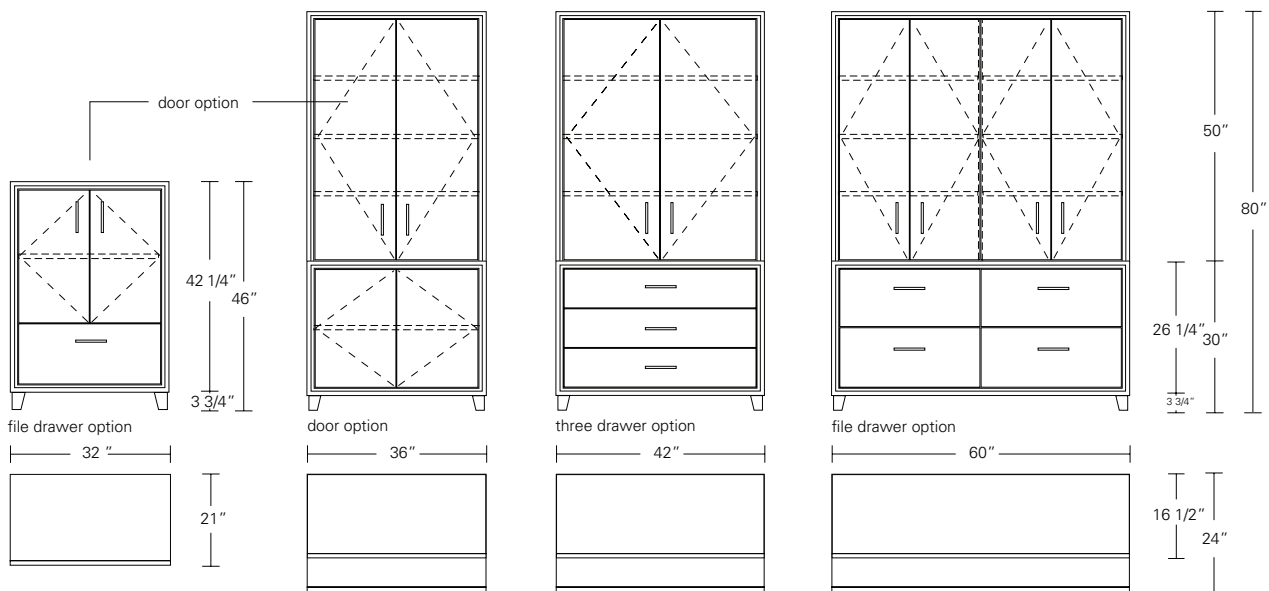

Arris Cabinet

DESCRIPTION	FINISH OPTIONS	
Arris Cabinet: Veneer cabinet with profiled and mitered solid wood face frame. Square tapered feet with levelers. Adjustable shelves and choice of drawers. Options: Pocket doors, drawer inserts, vented removable back & wire management. Satin brass, medium bronze, dark bronze, and satin or polished stainless steel pulls. Custom Orders: Custom sizes, woods and finishes are available. Please request a price quotation.	Standard - Natural / Stained: Bronze Ash, Burnt Ash, Ebonized Ash, Grey Ash, Oak, Bluff Oak, Grey Oak, Fumed Oak, Desert Oak, Ebonized Oak, Moka Oak, Walnut, Medium Walnut, Dark Walnut, Ebonized Walnut, Grey Walnut, Silver Walnut, Terra Walnut, Bronze Walnut, Claro Toned Walnut.	Premium - Cerused / Bleached: Bleached Ash, Cerused Grey Ash, Cerused Bronze Ash, Cerused Burnt Ash, Bleached Walnut, Cerused Walnut, Cerused Grey Walnut, Cerused Silver Walnut, Cerused Bronze Walnut, Cerused Oak, Bleached Oak.
	Custom Finishes Opaque Satin Lacquer for Fronts.