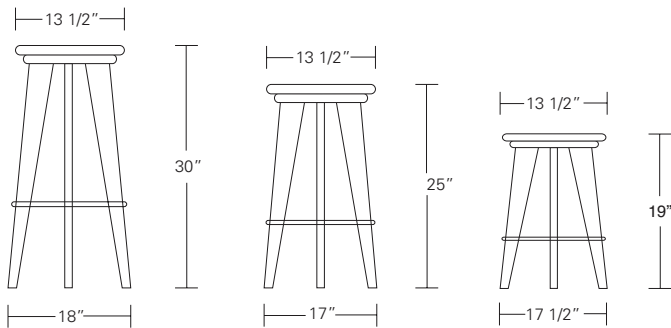

Top Stool

DESCRIPTION	FINISH OPTIONS	
Top Stool: Scooped solid wood seat with swivel. Curved wood back. Solid wood legs with nylon glides. Graphite powder coated steel footrest and back support. Options: Cut down height. Shield back. Upholstered seat. Stainless steel ring & back support. Shipping Top stools are fully assembled, individually boxed and ship with a ground carrier. Custom Orders: Custom sizes, woods and finishes are available. Please request a price quotation.	Standard - Natural / Stained: Bronze Ash, Burnt Ash, Ebonized Ash, Grey Ash, Oak, Bluff Oak, Grey Oak, Fumed Oak, Desert Oak, Ebonized Oak, Moka Oak, Walnut, Medium Walnut, Dark Walnut, Ebonized Walnut, Grey Walnut, Silver Walnut, Terra Walnut, Bronze Walnut, Claro Toned Walnut.	Premium - Cerused / Bleached: Bleached Ash, Cerused Grey Ash, Cerused Bronze Ash, Cerused Burnt Ash, Bleached Walnut, Cerused Walnut, Cerused Grey Walnut, Cerused Silver Walnut, Cerused Bronze Walnut, Cerused Oak, Bleached Oak.