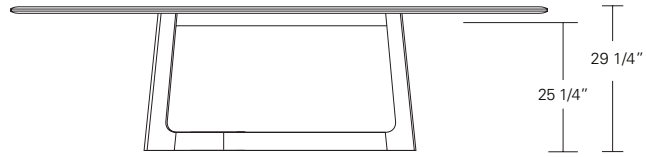

**Kemizo Square Table**

42"W x 42"D x 29"H  
 48"W x 48"D x 29"H  
 54"W x 54"D x 29"H  
 60"W x 60"D x 29"H  
 66"W x 66"D x 29"H  
 72"W x 72"D x 29"H

**Square Extension Table (w/self-storing leaf)**

48"W (68"w/one 20"leaf) x 48"D x 29"H  
 54"W (74"w/one 20"leaf) x 54"D x 29"H  
 60"W (84"w/one 24"leaf) x 60"D x 29"H  
 66"W (90"w/one 24"leaf) x 66"D x 29"H  
 72"W (96"w/one 24"leaf) x 72"D x 29"H

**Split Base Square Extension Table**

48"W (96"w/two 24"leaves) x 48"D x 29"H  
 54"W (102"w/two 24"leaves) x 54"D x 29"H  
 60"W (108"w/two 24"leaves) x 60"D x 29"H  
 66"W (114"w/two 24"leaves) x 66"D x 29"H  
 72"W (120"w/two 24"leaves) x 72"D x 29"H

**KEMIZO EXTENSION TABLE**

84 W x 42 D x 29 1/4 H  
(102W w/1 LEAF, 120W w/2 LEAVES)

Extension version shown with self-storing pivoting leaves in Terra Walnut and optional Medium Bronze inlay.

The Kemizo Table features a diagonal linear gesture with rounded corners, softened profiles and an optional metal inlay. The Kemizo Extension Table includes two standard leaves or as shown with self-storing pivoting leaves that fold neatly in the base of the table.

**Kemizo Table**

- 72" W x 42" D x 29" H
- 84" W x 42" D x 29" H
- 96" W x 42" D x 29" H
- 108" W x 42" D x 29" H
- 120" W x 48" D x 29" H

**Kemizo Extension Table**

- 72" W (104" w/two 16" leaves) x 42" D x 29 1/4" H
- 84" W (120" w/two 18" leaves) x 42" D x 29 1/4" H
- 96" W (132" w/two 18" leaves) x 42" D x 29 1/4" H
- 108" W (144" w/two 18" leaves) x 42" D x 29 1/4" H
- 120" W (156" w/two 18" leaves) x 48" D x 29 1/4" H