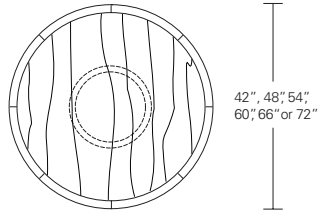

**Solstice Round Table**

42"W x 42"D x 29"H  
 48"W x 48"D x 29"H  
 54"W x 54"D x 29"H  
 60"W x 60"D x 29"H  
 66"W x 66"D x 29"H  
 72"W x 72"D x 29"H

**Round Extension Table (w/self-storing leaf)**

48"W (68"w/one 20"leaf) x 48"D x 29"H  
 54"W (74"w/one 20"leaf) x 54"D x 29"H  
 60"W (84"w/one 24"leaf) x 60"D x 29"H  
 66"W (90"w/one 24"leaf) x 66"D x 29"H  
 72"W (96"w/one 24"leaf) x 72"D x 29"H