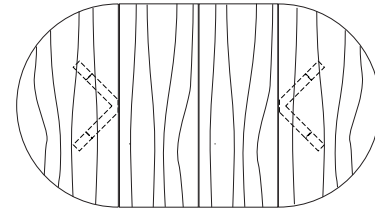

68", 74", 84", 90" or 96"

25 1/2" 29"

48", 54", 60",  
66" or 72"

**Duette Round Extension Table (with one leaf)**

48"W (68" w/one 20" leaf) x 48"D x 29"H  
54"W (74" w/one 20" leaf) x 54"D x 29"H  
60"W (84" w/one 24" leaf) x 60"D x 29"H  
66"W (90" w/one 24" leaf) x 66"D x 29"H  
72"W (96" w/one 24" leaf) x 72"D x 29"H

96", 102", 108", 114" or 120"

25 1/2" 29"

48", 54", 60",  
66" or 72"

**Duette Round Extension Table (split base with two leaves)**

48"W (96" w/two 24" leaves) x 48"D x 29"H  
54"W (102" w/two 24" leaves) x 54"D x 29"H  
60"W (108" w/two 24" leaves) x 60"D x 29"H  
66"W (114" w/two 24" leaves) x 66"D x 29"H  
72"W (120" w/two 24" leaves) x 72"D x 29"H