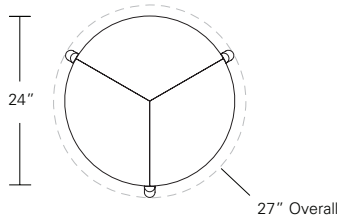

Trillium Side Table 24
24" Diam Top x 24"H
Overall Diam w/ legs 27"

Trillium Side Table 20
20" Diam Top x 20"H
Overall Diam w/ legs 22.75"

DESCRIPTION	FINISH OPTIONS	
Trillium Table: Veneer top with thick veneer edging. Solid wood base with levelers. Inlay Options: Dark bronze, medium bronze, satin brass or satin aluminum. Custom Orders: Custom sizes, woods and finishes are available. Please request a price quotation.	Standard - Natural / Stained: Bronze Ash, Burnt Ash, Ebonized Ash, Grey Ash, Oak, Bluff Oak, Grey Oak, Fumed Oak, Desert Oak, Ebonized Oak, Moka Oak, Walnut, Medium Walnut, Dark Walnut, Ebonized Walnut, Grey Walnut, Silver Walnut, Terra Walnut, Bronze Walnut, Claro Toned Walnut.	Premium - Cerused / Bleached: Bleached Ash, Cerused Grey Ash, Cerused Bronze Ash, Cerused Burnt Ash, Bleached Walnut, Cerused Walnut, Cerused Grey Walnut, Cerused Silver Walnut, Cerused Bronze Walnut, Cerused Oak, Bleached Oak.