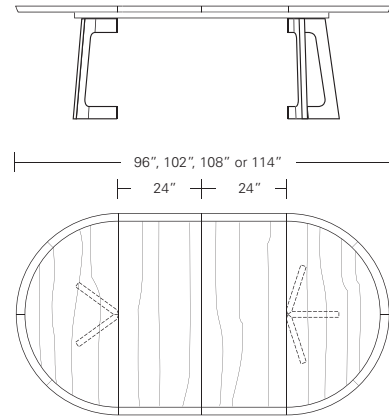

**VERONA ROUND TABLE**

**Verona Round Table**

42" W x 42" D x 29" H  
 48" W x 48" D x 29" H  
 54" W x 54" D x 29" H  
 60" W x 60" D x 29" H  
 66" W x 66" D x 29" H  
 72" W x 72" D x 29" H

**Round Extension Table (w/self-storing leaf)**

48" W (68" w/one 20" leaf) x 48" D x 29" H  
 54" W (74" w/one 20" leaf) x 54" D x 29" H  
 60" W (84" w/one 24" leaf) x 60" D x 29" H  
 66" W (90" w/one 24" leaf) x 66" D x 29" H  
 72" W (96" w/one 24" leaf) x 72" D x 29" H

**Split Base Round Extension Table**

48" W (96" w/two 24" leaves) x 48" D x 29" H  
 54" W (102" w/two 24" leaves) x 54" D x 29" H  
 60" W (108" w/two 24" leaves) x 60" D x 29" H  
 66" W (114" w/two 24" leaves) x 66" D x 29" H  
 72" W (120" w/two 24" leaves) x 72" D x 29" H