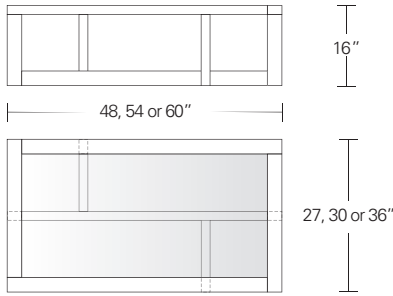

OFFSET COCKTAIL & SIDE TABLE

Rectangular Cocktail Table with inset glass top
48"W x 27"D x 16"H
54"W x 30"D x 16"H
60"W x 36"D x 16"H