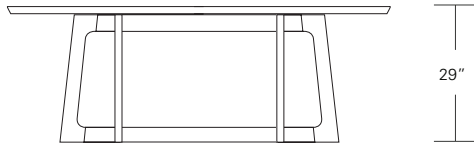

**KEMIZO RACETRACK TABLE**

96 W x 42 D x 29 1/4 H  
(114W w/1 LEAF, 132W w/2 LEAVES)

Extension version shown with self-storing pivoting leaves in in Bluff Oak and optional Satin Brass inlay.

The Kemizo Table features a diagonal linear gesture with rounded corners, softened profiles and an optional metal inlay. The Kemizo Extension Table includes two standard leaves or as shown with self-storing pivoting leaves that fold neatly in the base of the table.

**Kemizo Table**

- 72" W x 42" D x 29" H
- 84" W x 42" D x 29" H
- 96" W x 42" D x 29" H
- 108" W x 42" D x 29" H
- 120" W x 48" D x 29" H

**Kemizo Extension Table**

- 72" W (104" w/two 16" leaves) x 42" D x 29 1/4" H
- 84" W (120" w/two 18" leaves) x 42" D x 29 1/4" H
- 96" W (132" w/two 18" leaves) x 42" D x 29 1/4" H
- 108" W (144" w/two 18" leaves) x 42" D x 29 1/4" H
- 120" W (156" w/two 18" leaves) x 48" D x 29 1/4" H

**VERONA EXTENSION TABLE**

**84W x 40D x 29H  
(120W with two 18" LEAVES)**

Shown in Silver Walnut.

The Verona Table features a tapered base formed with modern fluid lines connecting the legs and criss-crossing stretchers. The table top's beveled profile compliments the divergent angles of the table base. Verona tables are available in a variety of shapes and sizes, fixed or extension versions and in a wide selection of finishes.