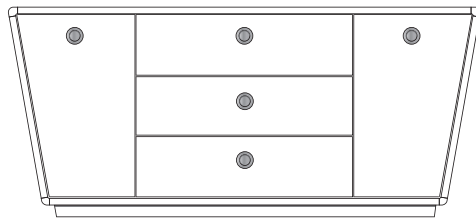

Contour Sideboard 60"W x 21"D x 32"H
72"W x 21"D x 32"H
84"W x 21"D x 32"H

DESCRIPTION	FINISH OPTIONS	
Contour Buffet, Sideboard & Console Veneer panels with radiused solid wood corners. Veneered fronts. Options: Satin Lacquer fronts, two tone finish. Hardware Options: Dark bronze, satin or polished stainless steel recessed pulls Custom Orders: Custom sizes, woods and finishes are available. Please request a price quotation.	Standard - Natural / Stained: Bronze Ash, Burnt Ash, Ebonized Ash, Grey Ash, Oak, Bluff Oak, Grey Oak, Fumed Oak, Desert Oak, Ebonized Oak, Moka Oak, Walnut, Medium Walnut, Dark Walnut, Ebonized Walnut, Grey Walnut, Silver Walnut, Terra Walnut, Bronze Walnut, Claro Toned Walnut.	Premium - Cerused / Bleached: Bleached Ash, Cerused Grey Ash, Cerused Bronze Ash, Cerused Burnt Ash, Bleached Walnut, Cerused Walnut, Cerused Grey Walnut, Cerused Silver Walnut, Cerused Bronze Walnut, Cerused Oak, Bleached Oak.