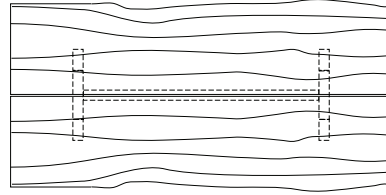

**DUETTE BUTTERFLY EXTENSION TABLE**

**96W x 42D x 29H  
(128W W/ 2 LEAVES)**

Shown with optional Claro Walnut top, Brass Inlay and Claro Toned Walnut base.

The Duette Butterfly Extension's decorative metal inlay pattern joins the two table top halves and continues across the table's leaves. This table features an optional book matched set of Claro Walnut slabs with square edges (also available in live edge). Standard extension versions have a hand selected plank style top.

**Duette Table**

72"W x 38"D x 29"H  
 84"W x 40"D x 29"H  
 96"W x 42"D x 29"H

**Duette Live Edge Option**

**Duette Butterfly Option**

**Duette Extension Table**

72"W (104" w/two 16" leaves) x 38"D x 29"H  
 84"W (116" w/two 16" leaves) x 40"D x 29"H  
 96"W (128" w/two 16" leaves) x 42"D x 29"H  
 Continuous grain upon availability