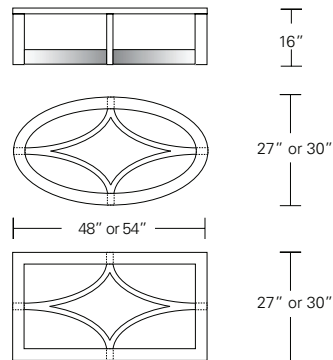

Oval or Rectangular Inset Glass Top