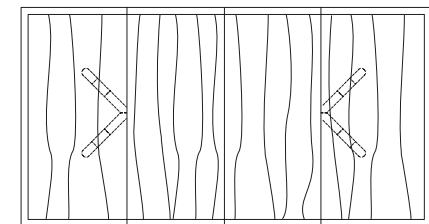

Cameo Square Table

42"W x 42"D x 29"H
48"W x 48"D x 29"H
54"W x 54"D x 29"H
60"W x 60"D x 29"H
66"W x 66"D x 29"H
72"W x 72"D x 29"H

Square Extension Table (split base with one leaf)

48"W (72" w/one 24" leaf) x 48"D x 29 1/4"H
54"W (78" w/one 24" leaf) x 54"D x 29 1/4"H
60"W (84" w/one 24" leaf) x 60"D x 29 1/4"H
66"W (90" w/one 24" leaf) x 66"D x 29 1/4"H
72"W (96" w/one 24" leaf) x 72"D x 29 1/4"H

Square Extension Table (split base with two leaves)

48"W (96" w/two 24" leaves) x 48"D x 29 1/4"H
54"W (102" w/two 24" leaves) x 54"D x 29 1/4"H
60"W (108" w/two 24" leaves) x 60"D x 29 1/4"H
66"W (114" w/two 24" leaves) x 66"D x 29 1/4"H
72"W (120" w/two 24" leaves) x 72"D x 29 1/4"H

DESCRIPTION	FINISH OPTIONS	
Cameo Table: Veneer top with solid wood edge. Solid wood base with levelers. Options: Metal inlay, lazy susan, inset lazy susan, solid wood top, sunburst veneer pattern, two tone finish. Inlay Options: Metal inlay in satin brass, medium bronze, dark bronze, or satin aluminum. Custom Orders: Custom sizes, woods and finishes are available. Please request a price quotation.	Standard - Natural / Stained: Bronze Ash, Burnt Ash, Ebonized Ash, Grey Ash, Medium Mahogany, Oak, Bluff Oak, Grey Oak, Fumed Oak, Ebonized Oak, Walnut, Medium Walnut, Dark Walnut, Ebonized Walnut, Grey Walnut, Silver Walnut, Terra Walnut, Bronze Walnut, Claro Toned Walnut.	Premium - Cerused / Bleached: Bleached Ash, Cerused Grey Ash, Cerused Bronze Ash, Cerused Burnt Ash, Bleached Walnut, Cerused Walnut, Cerused Grey Walnut, Cerused Silver Walnut, Cerused Bronze Walnut, Cerused Oak, Bleached Oak.