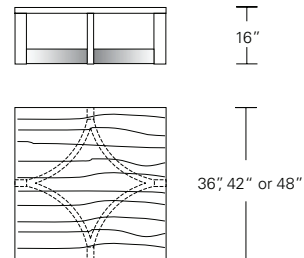

Square Wood Top