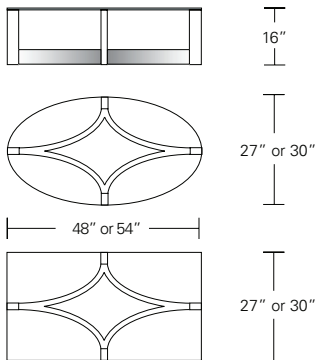

Base Only for Oval or Rectangular Top

48"W x 27"D x 16"H
54"W x 30"D x 16"H