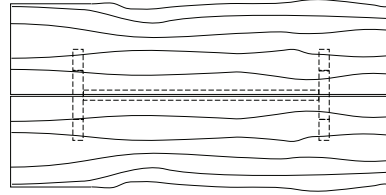

**DUETTE EXTENSION TABLE - LIVE EDGE**

**84W x 40D x 29H  
(116W W/ 2 LEAVES)**

Shown in optional Claro Walnut top with live edge and Claro Toned Walnut base.

Exquisite matched sets of extra long live edge slabs allow a continuous natural edge along the main table and its accompanying leaves. A pull-out apron from under each table end provides support and alignment for the leaves. Duette Extension Tables are available in a variety of sizes and in straight edged versions.

**Duette Table**

72"W x 38"D x 29"H  
 84"W x 40"D x 29"H  
 96"W x 42"D x 29"H

**Duette Live Edge Option**

**Duette Butterfly Option**

**Duette Extension Table**

72"W (104" w/two 16" leaves) x 38"D x 29"H  
 84"W (116" w/two 16" leaves) x 40"D x 29"H  
 96"W (128" w/two 16" leaves) x 42"D x 29"H  
 Continuous grain upon availability