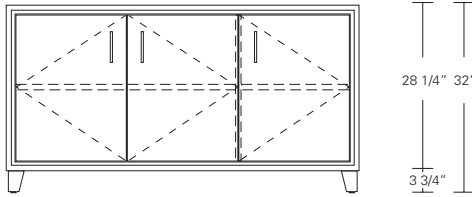

Arris Buffet