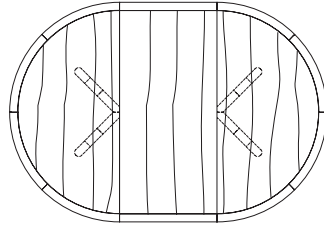

**CAMEO SQUARE EXTENSION TABLE**

Shown in Ebonized Ash with Medium Bronze metal inlay.

The Cameo Square Extension Table features a graphic geometric base design that forms two intersecting circles. The base splits to accommodate one or two 24" leaves. Cameos are available in several shapes, sizes, and in fixed or extension versions. A wide range of wood finishes and metal inlay options offer endless variations.

# CAMEO ROUND & SQUARE TABLE

29"

25 1/2" 29 1/4"

72", 78", 84", 90" or 96"

96", 102", 108", 114" or 120"

42", 48", 54",  
60", 66" or 72"

## Cameo Round Table

42"W x 42"D x 29"H  
48"W x 48"D x 29"H  
54"W x 54"D x 29"H  
60"W x 60"D x 29"H  
66"W x 66"D x 29"H  
72"W x 72"D x 29"H

## Round Extension Table (split base with one leaf)

48"W (72" w/one 24" leaf) x 48"D x 29 1/4"H  
54"W (78" w/one 24" leaf) x 54"D x 29 1/4"H  
60"W (84" w/one 24" leaf) x 60"D x 29 1/4"H  
66"W (90" w/one 24" leaf) x 66"D x 29 1/4"H  
72"W (96" w/one 24" leaf) x 72"D x 29 1/4"H