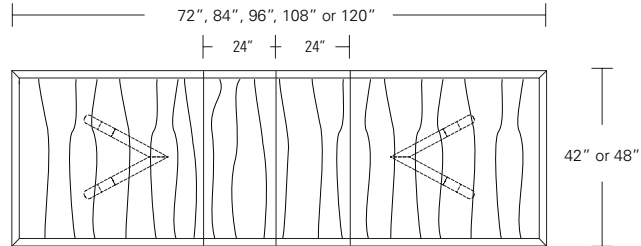

## Bruneau Extension Table E (w/ end caps)

72"W (104"w/two 16"leaves) x 38"D x 29"H  
 84"W (120"w/two 18"leaves) x 40"D x 29"H  
 96"W (132"w/two 18"leaves) x 42"D x 29"H  
 108"W (144"w/two 18"leaves) x 44"D x 29"H  
 120"W (156"w/two 18"leaves) x 48"D x 29"H

**CAMEO EXTENSION TABLE**

**84W x 42D x 29H**  
**(108" w/1 LEAF, 132" w/2 LEAVES)**

Extension version shown with one leaf in Cerused Grey Ash and optional Medium Bronze Inlay.

The Cameo Table features a graphic geometric base design. Cameo Extension Tables come standard with one or two 24" leaves. Cameos are available in several shapes, sizes, and in fixed or extension versions. A wide range of wood stains and metal inlay options offer endless combinations of finishes and detailing.