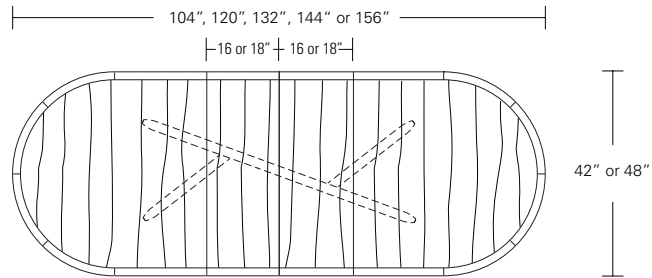

**KEMIZO EXTENSION TABLE**

84 W x 42 D x 29 1/4 H  
(102W w/1 LEAF, 120W w/2 LEAVES)

Extension version shown with self-storing pivoting leaves in Terra Walnut and optional Medium Bronze inlay.

The Kemizo Table features a diagonal linear gesture with rounded corners, softened profiles and an optional metal inlay. The Kemizo Extension Table includes two standard leaves or as shown with self-storing pivoting leaves that fold neatly in the base of the table.

**Kemizo Table**

- 72" W x 42" D x 29" H
- 84" W x 42" D x 29" H
- 96" W x 42" D x 29" H
- 108" W x 42" D x 29" H
- 120" W x 48" D x 29" H

**Kemizo Extension Table**

- 72" W (104" w/two 16" leaves) x 42" D x 29 1/4" H
- 84" W (120" w/two 18" leaves) x 42" D x 29 1/4" H
- 96" W (132" w/two 18" leaves) x 42" D x 29 1/4" H
- 108" W (144" w/two 18" leaves) x 42" D x 29 1/4" H
- 120" W (156" w/two 18" leaves) x 48" D x 29 1/4" H

**KEMIZO RACETRACK TABLE**

96 W x 42 D x 29 1/4 H  
(114W w/1 LEAF, 132W w/2 LEAVES)

Extension version shown with self-storing pivoting leaves in in Bluff Oak and optional Satin Brass inlay.

The Kemizo Table features a diagonal linear gesture with rounded corners, softened profiles and an optional metal inlay. The Kemizo Extension Table includes two standard leaves or as shown with self-storing pivoting leaves that fold neatly in the base of the table.