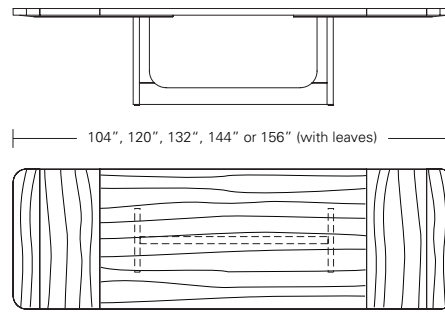

48"W (68"w/one 20"leaf) x 48"D x 29"H  
 54"W (74"w/one 20"leaf) x 54"D x 29"H  
 60"W (84"w/one 24"leaf) x 60"D x 29"H  
 66"W (90"w/one 24"leaf) x 66"D x 29"H  
 72"W (96"w/one 24"leaf) x 72"D x 29"H

**BRUNEAU EXTENSION TABLE**

**96W x 42D x 29.25H  
(132" w/2 18" LEAVES)**

Shown in Walnut with Medium Bronze metal.

The Bruneau Extension "E" features pull-out end caps with radiused corners to add the table leaves. The metal end caps create a linear closure to the open ends of the modern trestle base. Available in extension or in fixed versions in a wide range of sizes and finishes.

## Bruneau Table

72"W x 38"D x 29"H      108"W x 44"D x 29"H  
 84"W x 40"D x 29"H      120"W x 48"D x 29"H  
 96"W x 42"D x 29"H

## Bruneau Extension Table E (w/ end caps)

72"W (104"w/two 16"leaves) x 38"D x 29"H  
 84"W (120"w/two 18"leaves) x 40"D x 29"H  
 96"W (132"w/two 18"leaves) x 42"D x 29"H  
 108"W (144"w/two 18"leaves) x 44"D x 29"H  
 120"W (156"w/two 18"leaves) x 48"D x 29"H