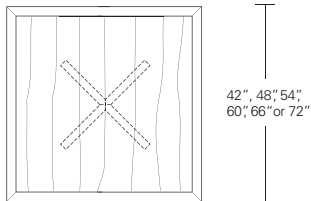

Verona Square Table

42" W x 42" D x 29" H
48" W x 48" D x 29" H
54" W x 54" D x 29" H
60" W x 60" D x 29" H
66" W x 66" D x 29" H
72" W x 72" D x 29" H