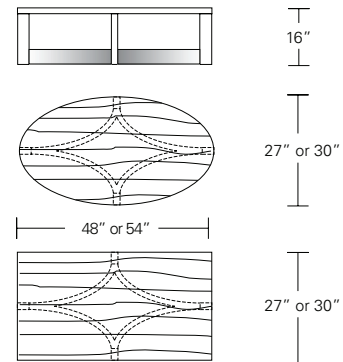

**Square Inset Glass Top**

**Square Wood Top**

**Base Only for Oval or Rectangular Top**

48"W x 27"D x 16"H  
54"W x 30"D x 16"H

**Oval or Rectangular Inset Glass Top**

**Oval or Rectangular Wood Top**

**DESCRIPTION**