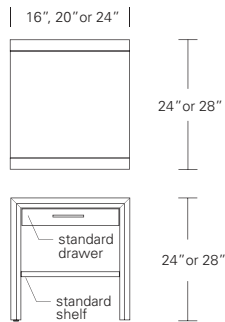

Arris Slim

16"W x 24" or 28"D x 24" or 28"H
20"W x 24" or 28"D x 24" or 28"H
24"W x 24" or 28"D x 24" or 28"H