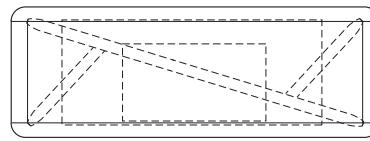

54, 60, 72" or 84"

54, 60, 72" or 84"