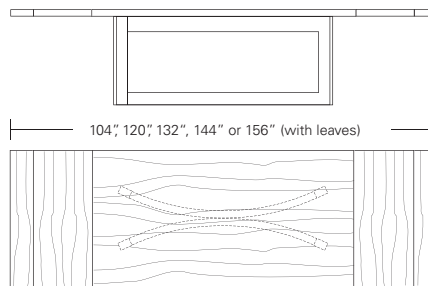

Nexus Extension Table E (with leaves)