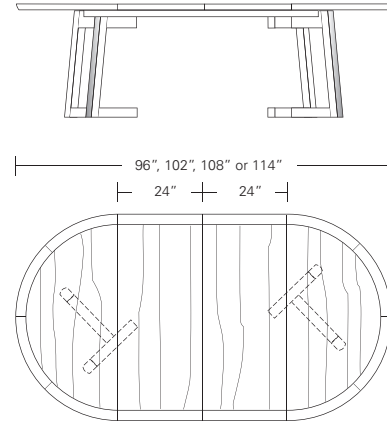

### Round Extension Table (w/self-storing leaf)

48" W (68" w/one 20" leaf) x 48" D x 29" H  
 54" W (74" w/one 20" leaf) x 54" D x 29" H  
 60" W (84" w/one 24" leaf) x 60" D x 29" H  
 66" W (90" w/one 24" leaf) x 66" D x 29" H  
 72" W (96" w/one 24" leaf) x 72" D x 29" H

**ROULETTE ROUND EXTENSION TABLE - SPLIT BASE**

**66W x 66D x 29H**  
**(114W with two 24" LEAVES)**

Shown in Walnut with optional solid wood top.

The Roulette Round Table features a pin wheel style base layout with slanted legs suggesting a rotating movement. On this table the base splits to support the increased top length. Roulettes are available in a variety of shapes, sizes, fixed and extension versions.

# ROULETTE ROUND & SQUARE TABLES

**Roulette Round Table**

42"W x 42"D x 29"H  
 48"W x 48"D x 29"H  
 54"W x 54"D x 29"H  
 60"W x 60"D x 29"H  
 66"W x 66"D x 29"H  
 72"W x 72"D x 29"H

**Round Extension Table (w/self-storing leaf)**

48"W (68" w/one 20" leaf) x 48"D x 29"H  
 54"W (74" w/one 20" leaf) x 54"D x 29"H  
 60"W (84" w/one 24" leaf) x 60"D x 29"H  
 66"W (90" w/one 24" leaf) x 66"D x 29"H  
 72"W (96" w/one 24" leaf) x 72"D x 29"H