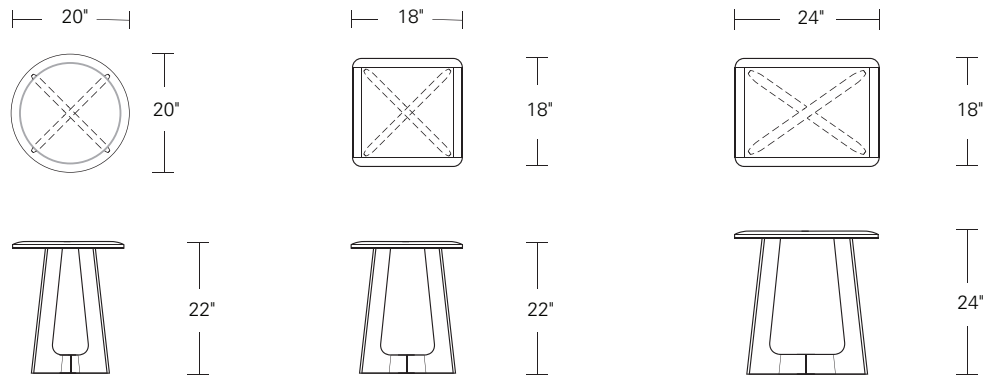

KEMIZO SIDE TABLES

Round
20" W x 20" D x 22" H

Square
18" W x 18" D x 22" H

Rectangular
24" W x 18" D x 24" H