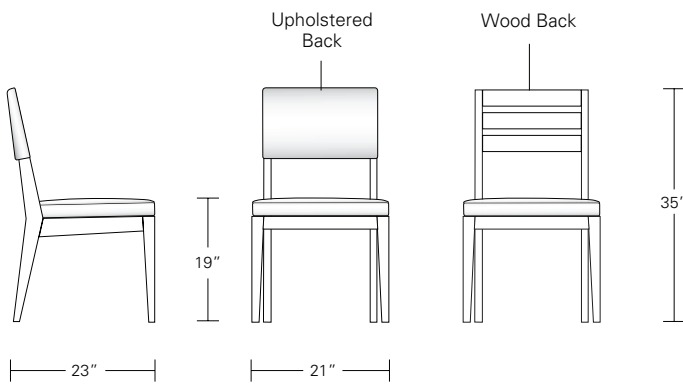

ARM: 23 1/2W x 23D x 35H  
SIDE: 21W x 23D x 35H

**Cadet Chair**

19"W x 22"D x 33"H

**Cadet Arm Chair**

21 1/2"W x 22"D x 33"H

**Chevron Chair**

21"W x 23"D x 35"H

**Chevron Arm Chair**