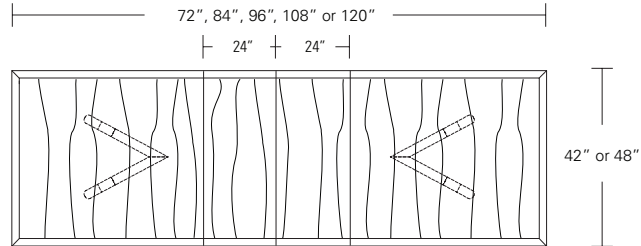

Extension Table