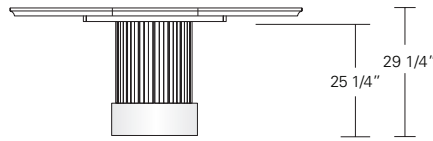

**Solstice Round Table**

42"W x 42"D x 29"H  
 48"W x 48"D x 29"H  
 54"W x 54"D x 29"H  
 60"W x 60"D x 29"H  
 66"W x 66"D x 29"H  
 72"W x 72"D x 29"H

**Round Extension Table (w/self-storing leaf)**

48"W (68"w/one 20"leaf) x 48"D x 29"H  
 54"W (74"w/one 20"leaf) x 54"D x 29"H  
 60"W (84"w/one 24"leaf) x 60"D x 29"H  
 66"W (90"w/one 24"leaf) x 66"D x 29"H  
 72"W (96"w/one 24"leaf) x 72"D x 29"H

**Split Base Round Extension Table**

48"W (96"w/two 24"leaves) x 48"D x 29"H  
 54"W (102"w/two 24"leaves) x 54"D x 29"H  
 60"W (108"w/two 24"leaves) x 60"D x 29"H  
 66"W (114"w/two 24"leaves) x 66"D x 29"H  
 72"W (120"w/two 24"leaves) x 72"D x 29"H