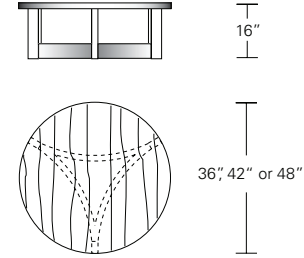

Round Wood Top