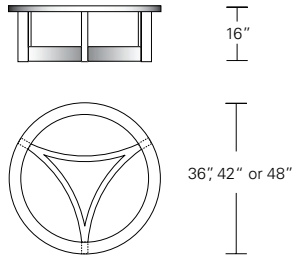

Round Inset Glass Top