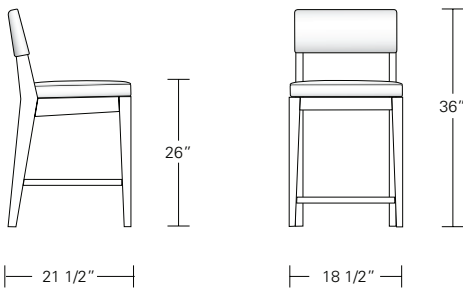

Cavalier Counter Stool