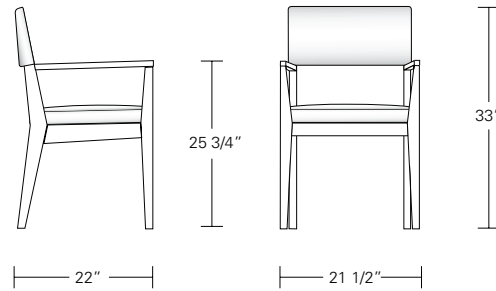

Cadet Arm Chair

21 1/2"W x 22"D x 33"H