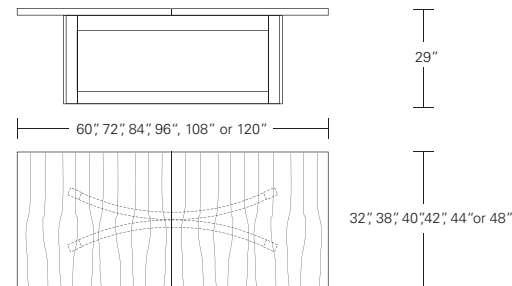

Nexus Extension Table C (with leaves in center)

- 60"W (84" w/one 24" leaf) x 32"D x 29 1/4"H
- 72"W (104" w/two 16" leaves) x 38"D x 29 1/4"H
- 84"W (120" w/two 18" leaves) x 40"D x 29 1/4"H
- 96"W (132" w/two 18" leaves) x 42"D x 29 1/4"H
- 108"W (120" w/two 18" leaves) x 44"D x 29 1/4"H
- 120"W (132" w/two 18" leaves) x 48"D x 29 1/4"H

Nexus Extension Table C (with leaves)

DESCRIPTION	FINISH OPTIONS	
Nexus Table: Veneer top with solid wood or thick veneer edging. Curved base with solid wood vertical frame members. Options: Sunburst veneer pattern. Metal inlay edge detail. Metal Inlay Options: Dark bronze, medium bronze, satin brass or satin aluminum. Custom Orders: Custom sizes, woods and finishes are available. Please request a price quotation.	Standard - Natural / Stained:	Premium - Cerused / Bleached:
	Bronze Ash, Burnt Ash, Ebonized Ash, Grey Ash, Oak, Bluff Oak, Grey Oak, Fumed Oak, Desert Oak, Ebonized Oak, Moka Oak, Walnut, Medium Walnut, Dark Walnut, Ebonized Walnut, Grey Walnut, Silver Walnut, Terra Walnut, Bronze Walnut, Claro Toned Walnut.	Bleached Ash, Cerused Grey Ash, Cerused Bronze Ash, Cerused Burnt Ash, Bleached Walnut, Cerused Walnut, Cerused Grey Walnut, Cerused Silver Walnut, Cerused Bronze Walnut, Cerused Oak, Bleached Oak.