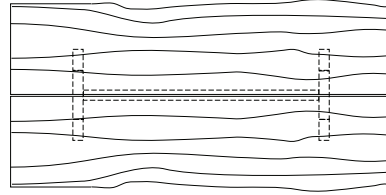

**DUETTE BUTTERFLY TABLE**

**96W x 42D x 29H**

Shown with optional Claro Walnut top, Brass Inlay and Claro Toned Walnut base.

The Duette Butterfly displays a decorative metal inlay joining the two table top halves. This table features an optional book matched set of Claro walnut slabs with square edges (also available in live edge). Standard table tops have a hand selected make-up of boards to form each table top half.

**Duette Table**

72"W x 38"D x 29"H  
 84"W x 40"D x 29"H  
 96"W x 42"D x 29"H

**Duette Live Edge Option**

**Duette Butterfly Option**

**Duette Extension Table**

72"W (104" w/two 16" leaves) x 38"D x 29"H  
 84"W (116" w/two 16" leaves) x 40"D x 29"H  
 96"W (128" w/two 16" leaves) x 42"D x 29"H  
 Continuous grain upon availability