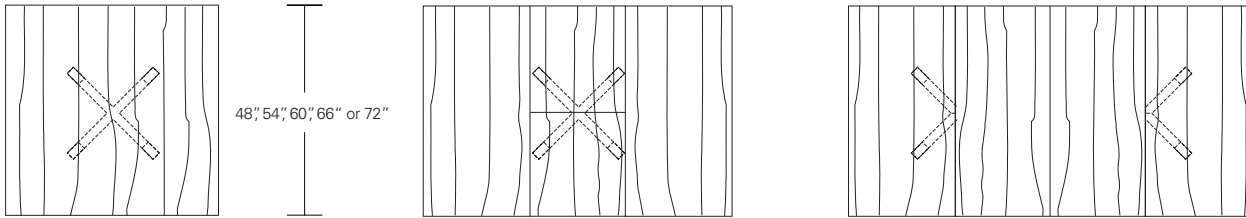

Pointe Square Table

42"W x 42"D x 29"H
48"W x 48"D x 29"H
54"W x 54"D x 29"H
60"W x 60"D x 29"H
66"W x 66"D x 29"H
72"W x 72"D x 29"H

Square Extension Table (with self storing leaf)

48"W (68" w/one 20"leaf) x 48"D x 29"H
54"W (74" w/one 20"leaf) x 54"D x 29"H
60"W (84" w/one 24"leaf) x 60"D x 29"H
66"W (90" w/one 24"leaf) x 66"D x 29"H
72"W (96" w/one 24"leaf) x 72"D x 29"H

Square Split Base Extension Table

48"W (96" w/two 24"leaves) x 48"D x 29"H
54"W (102" w/two 24"leaves) x 54"D x 29"H
60"W (108" w/two 24"leaves) x 60"D x 29"H
66"W (114" w/two 24"leaves) x 66"D x 29"H
72"W (120" w/two 24"leaves) x 72"D x 29"H