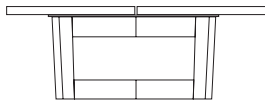

42", 48", 54" or 60"

42", 48", 54" or 60"

live edge option

16"

single slab option (no center reveal)

Duette Square Cocktail Table

42" W x 42" D x 16" H
48" W x 48" D x 16" H
54" W x 54" D x 16" H
60" W x 60" D x 16" H

Duette Round Cocktail Table

42" W x 42" D x 16" H
48" W x 48" D x 16" H
54" W x 54" D x 16" H
60" W x 60" D x 16" H

48", 54" or 60"

28", 32" or 36"

live edge option

28", 32" or 36"

48", 54" or 60"

16"

Duette Rectangular Cocktail Table X-Base

48" W x 28" D x 16" H
54" W x 32" D x 16" H
60" W x 36" D x 16" H

Duette Rectangular Cocktail Table

48" W x 28" D x 16" H
54" W x 32" D x 16" H
60" W x 36" D x 16" H

DESCRIPTION	FINISH OPTIONS	
Duette Table: Solid wood table top. Solid wood base with levelers. Custom Orders: Custom sizes, woods and finishes are available. Please request a price quotation.	Standard - Natural / Stained: Bronze Ash, Burnt Ash, Ebonized Ash, Grey Ash, Oak, Bluff Oak, Grey Oak, Fumed Oak, Desert Oak, Ebonized Oak, Moka Oak, Walnut, Medium Walnut, Dark Walnut, Ebonized Walnut, Grey Walnut, Silver Walnut, Terra Walnut, Bronze Walnut, Claro Toned Walnut.	Premium - Cerused / Bleached: Bleached Ash, Cerused Grey Ash, Cerused Bronze Ash, Cerused Burnt Ash, Bleached Walnut, Cerused Walnut, Cerused Grey Walnut, Cerused Silver Walnut, Cerused Bronze Walnut, Cerused Oak, Bleached Oak.