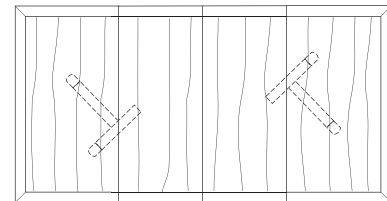

### Round Extension Table (w/self-storing leaf)

48" W (68" w/one 20" leaf) x 48" D x 29" H  
 54" W (74" w/one 20" leaf) x 54" D x 29" H  
 60" W (84" w/one 24" leaf) x 60" D x 29" H  
 66" W (90" w/one 24" leaf) x 66" D x 29" H  
 72" W (96" w/one 24" leaf) x 72" D x 29" H

### Round Split Base Extension Table

48" W (96" w/two 24" leaves) x 48" D x 29" H  
 54" W (102" w/two 24" leaves) x 54" D x 29" H  
 60" W (108" w/two 24" leaves) x 60" D x 29" H  
 66" W (114" w/two 24" leaves) x 66" D x 29" H  
 72" W (120" w/two 24" leaves) x 72" D x 29" H

### Square Extension Table (w/self-storing leaf)

48" W (68" w/one 20" leaf) x 48" D x 29" H  
 54" W (74" w/one 20" leaf) x 54" D x 29" H  
 60" W (84" w/one 24" leaf) x 60" D x 29" H  
 66" W (90" w/one 24" leaf) x 66" D x 29" H  
 72" W (96" w/one 24" leaf) x 72" D x 29" H