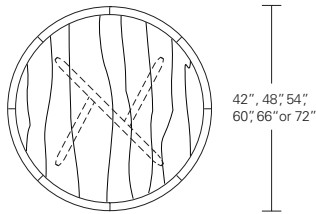

**Kemizo Table**

- 72" W x 42" D x 29" H
- 84" W x 42" D x 29" H
- 96" W x 42" D x 29" H
- 108" W x 42" D x 29" H
- 120" W x 48" D x 29" H

**Kemizo Extension Table**

- 72" W (104" w/two 16" leaves) x 42" D x 29 1/4" H
- 84" W (120" w/two 18" leaves) x 42" D x 29 1/4" H
- 96" W (132" w/two 18" leaves) x 42" D x 29 1/4" H
- 108" W (144" w/two 18" leaves) x 42" D x 29 1/4" H
- 120" W (156" w/two 18" leaves) x 48" D x 29 1/4" H

**Kemizo Round Table**

42"W x 42"D x 29"H  
 48"W x 48"D x 29"H  
 54"W x 54"D x 29"H  
 60"W x 60"D x 29"H  
 66"W x 66"D x 29"H  
 72"W x 72"D x 29"H

**Round Extension Table (w/self-storing leaf)**

48"W (68"w/one 20"leaf) x 48"D x 29"H  
 54"W (74"w/one 20"leaf) x 54"D x 29"H  
 60"W (84"w/one 24"leaf) x 60"D x 29"H  
 66"W (90"w/one 24"leaf) x 66"D x 29"H  
 72"W (96"w/one 24"leaf) x 72"D x 29"H