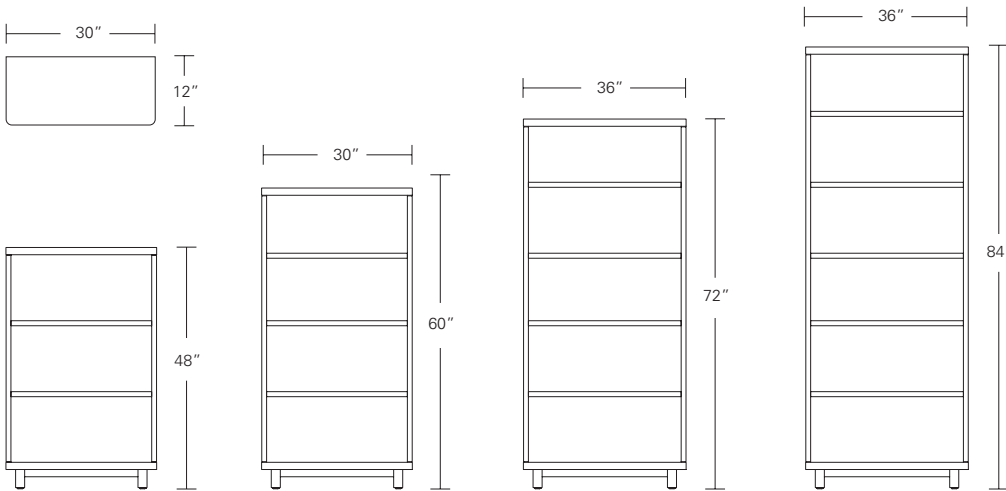

Bruneau Tall Book Case

DESCRIPTION	FINISH OPTIONS	
Bruneau Bookcase: Veneer Cabinet with radiused corners and veneered fronts. Integrated pulls in covered solid wood vertical members with metal inlay. Soft-close doors and drawers. Adjustable shelves behind doors. Solid wood base with levelers. Standard Options: Add doors, add drawers, two tone finish. Pull Options: Integrated metal pull in satin brass, medium bronze, dark bronze, or satin aluminum. Custom Orders: Custom sizes, woods and finishes are available. Please request a price quotation.	Standard - Natural / Stained: Bronze Ash, Burnt Ash, Ebonized Ash, Grey Ash, Oak, Bluff Oak, Grey Oak, Fumed Oak, Desert Oak, Ebonized Oak, Moka Oak, Walnut, Medium Walnut, Dark Walnut, Ebonized Walnut, Grey Walnut, Silver Walnut, Terra Walnut, Bronze Walnut, Claro Toned Walnut.	Premium - Cerused / Bleached: Bleached Ash, Cerused Grey Ash, Cerused Bronze Ash, Cerused Burnt Ash, Bleached Walnut, Cerused Walnut, Cerused Grey Walnut, Cerused Silver Walnut, Cerused Bronze Walnut, Cerused Oak, Bleached Oak.
	Additional finish options and details for the Bruneau Bookcase.