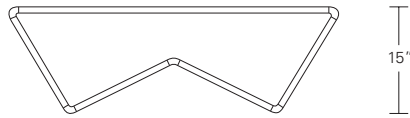

**CONTOUR COCKTAIL TABLE**

**48W x 20D x 15H**

Shown in Cersed Grey Walnut

Modern planes and continuous form are the key elements of the Contour Collection. This table features an open, airy, contemporary design. Softly rounded corners smoothly connect the horizontal and angled elements. Contour Cocktail Tables are available in a wide range of sizes and finishes.