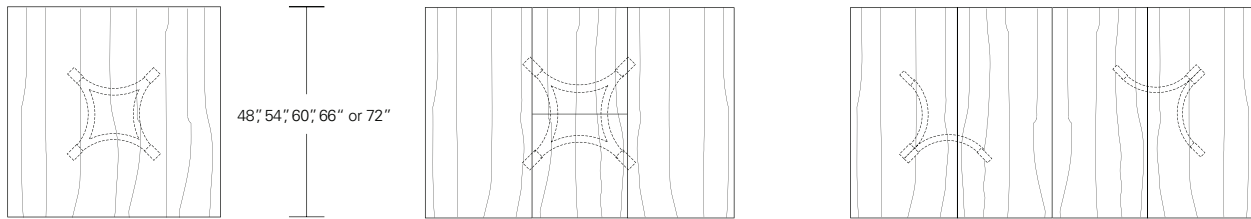

Nexus Square Table

48"W x 48"D x 29"H
54"W x 54"D x 29"H
60"W x 60"D x 29"H
66"W x 66"D x 29"H
72"W x 72"D x 29"H

Square Extension Table (with self storing leaf)

48"W (68" w/one 20"leaf) x 48"D x 29"H
54"W (74" w/one 20"leaf) x 54"D x 29"H
60"W (84" w/one 24"leaf) x 60"D x 29"H
66"W (90" w/one 24"leaf) x 66"D x 29"H
72"W (96" w/one 24"leaf) x 72"D x 29"H

Square Split Base Extension Table

48"W (96" w/two 24"leaves) x 48"D x 29"H
54"W (102" w/two 24"leaves) x 54"D x 29"H
60"W (108" w/two 24"leaves) x 60"D x 29"H
66"W (114" w/two 24"leaves) x 66"D x 29"H
72"W (120" w/two 24"leaves) x 72"D x 29"H