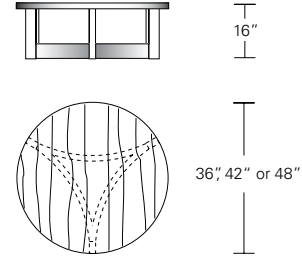

Round Wood Top