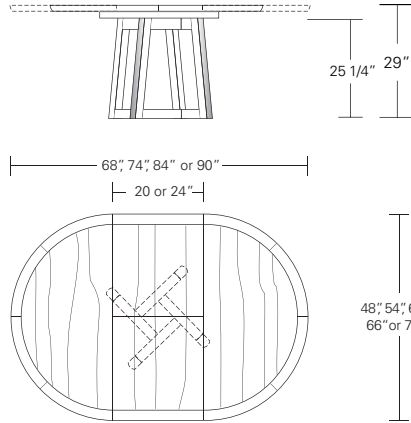

### Round Extension Table (w/self-storing leaf)

48" W (68" w/one 20" leaf) x 48" D x 29" H  
 54" W (74" w/one 20" leaf) x 54" D x 29" H  
 60" W (84" w/one 24" leaf) x 60" D x 29" H  
 66" W (90" w/one 24" leaf) x 66" D x 29" H  
 72" W (96" w/one 24" leaf) x 72" D x 29" H

**ROULETTE ROUND EXTENSION TABLE - SPLIT BASE**

**66W x 66D x 29H**  
**(114W with two 24" LEAVES)**

Shown in Walnut with optional solid wood top.

The Roulette Round Table features a pin wheel style base layout with slanted legs suggesting a rotating movement. On this table the base splits to support the increased top length. Roulettes are available in a variety of shapes, sizes, fixed and extension versions.

# ROULETTE ROUND & SQUARE TABLES

**Roulette Round Table**

42"W x 42"D x 29"H  
 48"W x 48"D x 29"H  
 54"W x 54"D x 29"H  
 60"W x 60"D x 29"H  
 66"W x 66"D x 29"H  
 72"W x 72"D x 29"H

**Round Extension Table (w/self-storing leaf)**

48"W (68" w/one 20" leaf) x 48"D x 29"H  
 54"W (74" w/one 20" leaf) x 54"D x 29"H  
 60"W (84" w/one 24" leaf) x 60"D x 29"H  
 66"W (90" w/one 24" leaf) x 66"D x 29"H  
 72"W (96" w/one 24" leaf) x 72"D x 29"H