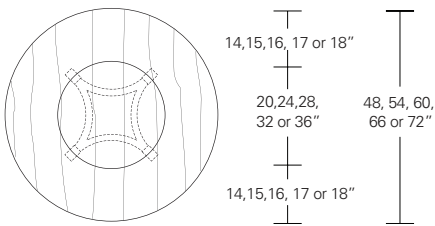

Lazy Susan Option

Metal Inlay Option:

DESCRIPTION	FINISH OPTIONS	
Pointe Table: Veneer top with solid wood or thick veneer edging. Base with solid wood frame members and levelers. Options: Lazy susan or inset lazy susan. Sunburst veneer pattern. Metal inlay edge detail. Metal Inlay Options: Dark bronze, medium bronze, satin brass or satin aluminum Custom Orders: Custom sizes, woods and finishes are available. Please request a price quotation.	Standard - Natural / Stained: Bronze Ash, Burnt Ash, Ebonized Ash, Grey Ash, Oak, Bluff Oak, Grey Oak, Fumed Oak, Desert Oak, Ebonized Oak, Moka Oak, Walnut, Medium Walnut, Dark Walnut, Ebonized Walnut, Grey Walnut, Silver Walnut, Terra Walnut, Bronze Walnut, Claro Toned Walnut.	Premium - Cerused / Bleached: Bleached Ash, Cerused Grey Ash, Cerused Bronze Ash, Cerused Burnt Ash, Bleached Walnut, Cerused Walnut, Cerused Grey Walnut, Cerused Silver Walnut, Cerused Bronze Walnut, Cerused Oak, Bleached Oak.