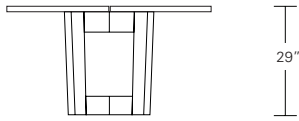

DUETTE ROUND & SQUARE TABLES