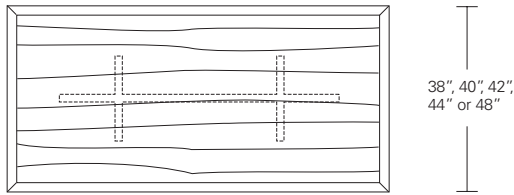

**Kemizo Table**

- 72" W x 42" D x 29" H
- 84" W x 42" D x 29" H
- 96" W x 42" D x 29" H
- 108" W x 42" D x 29" H
- 120" W x 48" D x 29" H

**Kemizo Extension Table**

- 72" W (104" w/two 16" leaves) x 42" D x 29 1/4" H
- 84" W (120" w/two 18" leaves) x 42" D x 29 1/4" H
- 96" W (132" w/two 18" leaves) x 42" D x 29 1/4" H
- 108" W (144" w/two 18" leaves) x 42" D x 29 1/4" H
- 120" W (156" w/two 18" leaves) x 48" D x 29 1/4" H

**VERONA EXTENSION TABLE**

**84W x 40D x 29H  
(120W with two 18" LEAVES)**

Shown in Silver Walnut.

The Verona Table features a tapered base formed with modern fluid lines connecting the legs and criss-crossing stretchers. The table top's beveled profile compliments the divergent angles of the table base. Verona tables are available in a variety of shapes and sizes, fixed or extension versions and in a wide selection of finishes.

72", 84", 96", 108" or 120"

104", 120", 132", 144" or 156"  
 | 16 or 18" | 16 or 18" |

**Verona Table**

72"W x 38"D x 29"H  
 84"W x 40"D x 29"H  
 96"W x 42"D x 29"H  
 108"W x 44"D x 29"H  
 120"W x 48"D x 29"H

**Verona Extension Table**

72"W (104"w/two 16"leaves) x 38"D x 29"H  
 84"W (120"w/two 18"leaves) x 40"D x 29"H  
 96"W (132"w/two 18"leaves) x 42"D x 29"H  
 108"W (144"w/two 18"leaves) x 44"D x 29"H  
 120"W (156"w/two 18"leaves) x 48"D x 29"H