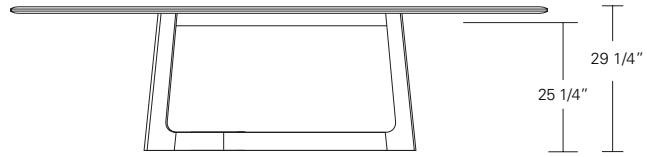

Matching wood or metal grommets and wire management.

DESCRIPTION	FINISH OPTIONS	
<p><b>Cameo Table:</b>                      Veneer top with solid wood edge. Solid wood base with levelers.</p> <p><b>Options:</b>                      Desk with 2 grommets &amp; wire management. Extension table with one or two leaves. Solid wood top, two tone finish..</p> <p><b>Inlay Options:</b>                      Top &amp; base, top only, base only in dark bronze, medium bronze, satin brass, satin aluminum.</p> <p><b>Custom Orders:</b>                      Custom sizes, woods and finishes are available. Please request a price quotation.</p>	<p><b>Standard - Natural / Stained:</b></p> <p>Bronze Ash, Burnt Ash, Ebonized Ash, Grey Ash, Medium Mahogany, Oak, Bluff Oak, Grey Oak, Fumed Oak, Ebonized Oak, Walnut, Medium Walnut, Dark Walnut, Ebonized Walnut, Grey Walnut, Silver Walnut, Terra Walnut, Bronze Walnut, Claro Toned Walnut.</p>	<p><b>Premium - Cerused / Bleached:</b></p> <p>Bleached Ash, Cerused Grey Ash, Cerused Bronze Ash, Cerused Burnt Ash, Bleached Walnut, Cerused Walnut, Cerused Grey Walnut, Cerused Silver Walnut, Cerused Bronze Walnut, Cerused Oak, Bleached Oak.</p>

**KEMIZO TABLE**

**96W x 42D x 29H**

Shown in Terra Walnut.

The Kemizo Table base features a main diagonal stretcher with angled offset legs. The profiled edges and radii soften the angular form of the table base. This streamlined all wood version has a compelling double profiled table top edge. Available with an optional metal inlay and in fixed or extension versions.

**Kemizo Table**

- 72" W x 42" D x 29" H
- 84" W x 42" D x 29" H
- 96" W x 42" D x 29" H
- 108" W x 42" D x 29" H
- 120" W x 48" D x 29" H

**Kemizo Extension Table**

- 72" W (104" w/two 16" leaves) x 42" D x 29 1/4" H
- 84" W (120" w/two 18" leaves) x 42" D x 29 1/4" H
- 96" W (132" w/two 18" leaves) x 42" D x 29 1/4" H
- 108" W (144" w/two 18" leaves) x 42" D x 29 1/4" H
- 120" W (156" w/two 18" leaves) x 48" D x 29 1/4" H