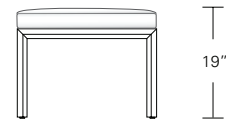

Arris Ottoman