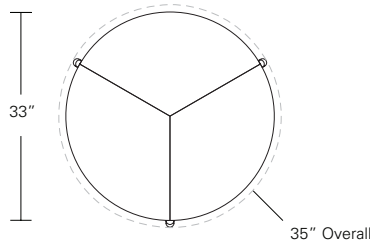

TRILLIUM COCKTAIL TABLE

DESCRIPTION	FINISH OPTIONS	
Trillium Table: Veneer top with thick veneer edging. Solid wood base with levelers. Inlay Options: Dark bronze, medium bronze, satin brass or satin aluminum. Custom Orders: Custom sizes, woods and finishes are available. Please request a price quotation.	Standard - Natural / Stained: Bronze Ash, Burnt Ash, Ebonized Ash, Grey Ash, Oak, Bluff Oak, Grey Oak, Fumed Oak, Desert Oak, Ebonized Oak, Moka Oak, Walnut, Medium Walnut, Dark Walnut, Ebonized Walnut, Grey Walnut, Silver Walnut, Terra Walnut, Bronze Walnut, Claro Toned Walnut.	Premium - Cerused / Bleached: Bleached Ash, Cerused Grey Ash, Cerused Bronze Ash, Cerused Burnt Ash, Bleached Walnut, Cerused Walnut, Cerused Grey Walnut, Cerused Silver Walnut, Cerused Bronze Walnut, Cerused Oak, Bleached Oak.