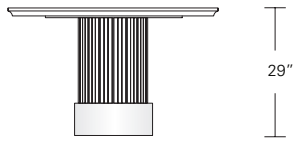

**Solstice Round Table**

42"W x 42"D x 29"H  
 48"W x 48"D x 29"H  
 54"W x 54"D x 29"H  
 60"W x 60"D x 29"H  
 66"W x 66"D x 29"H  
 72"W x 72"D x 29"H

**Round Extension Table (w/self-storing leaf)**

48"W (68"w/one 20"leaf) x 48"D x 29"H  
 54"W (74"w/one 20"leaf) x 54"D x 29"H  
 60"W (84"w/one 24"leaf) x 60"D x 29"H  
 66"W (90"w/one 24"leaf) x 66"D x 29"H  
 72"W (96"w/one 24"leaf) x 72"D x 29"H