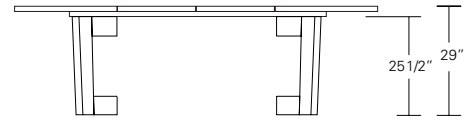

25 1/2" 29"

48", 54", 60", 66" or 72"