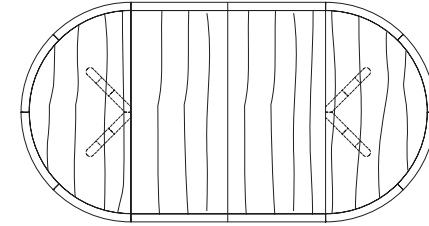

### Bruneau Extension Table E (w/ end caps)

72"W (104"w/two 16"leaves) x 38"D x 29"H  
 84"W (120"w/two 18"leaves) x 40"D x 29"H  
 96"W (132"w/two 18"leaves) x 42"D x 29"H  
 108"W (144"w/two 18"leaves) x 44"D x 29"H  
 120"W (156"w/two 18"leaves) x 48"D x 29"H

# CAMEO ROUND & SQUARE TABLE

29"

25 1/2" 29 1/4"

72", 78", 84", 90" or 96"

96", 102", 108", 114" or 120"

42", 48", 54",  
60", 66" or 72"

## Cameo Round Table

42"W x 42"D x 29"H  
48"W x 48"D x 29"H  
54"W x 54"D x 29"H  
60"W x 60"D x 29"H  
66"W x 66"D x 29"H  
72"W x 72"D x 29"H

## Round Extension Table (split base with one leaf)

48"W (72" w/one 24" leaf) x 48"D x 29 1/4"H  
54"W (78" w/one 24" leaf) x 54"D x 29 1/4"H  
60"W (84" w/one 24" leaf) x 60"D x 29 1/4"H  
66"W (90" w/one 24" leaf) x 66"D x 29 1/4"H  
72"W (96" w/one 24" leaf) x 72"D x 29 1/4"H