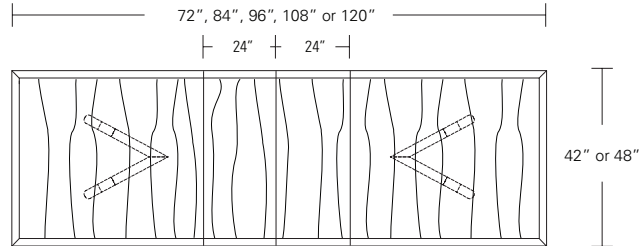

**CAMEO TABLE/DESK OPTIONS**

**96W x 42D x 29H**

Shown in Ebonized Ash with Satin Aluminum inlay and optional wood grommets with wire management.

The Cameo Table with its graphic base design functions well as a modern table-desk with the addition of wood grommets and wire management through the base. Cameos are available in several shapes, sizes, and in fixed or extension versions. A wide range of wood stains and metal inlay options offer endless combinations of finishes and detailing.