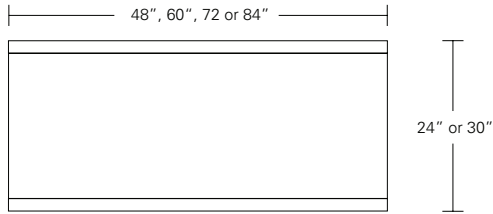

Desk

DESCRIPTION	FINISH OPTIONS	
Arris Desk & Console: Profiled and mitered solid wood frame with veneer top. Levelers. Options: Drawers, drawer dividers, shelves, Leather top, modesty panel, leg wire-chase, wood or metal grommets to match hardware. Satin brass, medium bronze, dark bronze, and satin or polished stainless steel pulls. Custom Orders: Custom sizes, woods and finishes are available. Please request a price quotation.	Standard - Natural / Stained: Bronze Ash, Burnt Ash, Ebonized Ash, Grey Ash, Oak, Bluff Oak, Grey Oak, Fumed Oak, Desert Oak, Ebonized Oak, Moka Oak, Walnut, Medium Walnut, Dark Walnut, Ebonized Walnut, Grey Walnut, Silver Walnut, Terra Walnut, Bronze Walnut, Claro Toned Walnut.	Premium - Cerused / Bleached: Bleached Ash, Cerused Grey Ash, Cerused Bronze Ash, Cerused Burnt Ash, Bleached Walnut, Cerused Walnut, Cerused Grey Walnut, Cerused Silver Walnut, Cerused Bronze Walnut, Cerused Oak, Bleached Oak.