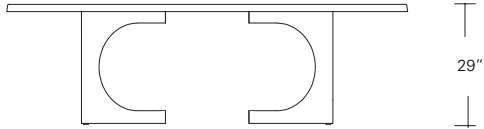

**CAMEO TABLE/DESK OPTIONS**

**96W x 42D x 29H**

Shown in Ebonized Ash with Satin Aluminum inlay and optional wood grommets with wire management.

The Cameo Table with its graphic base design functions well as a modern table-desk with the addition of wood grommets and wire management through the base. Cameos are available in several shapes, sizes, and in fixed or extension versions. A wide range of wood stains and metal inlay options offer endless combinations of finishes and detailing.