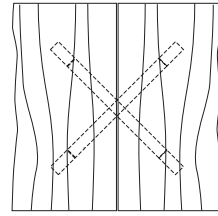

live edge option