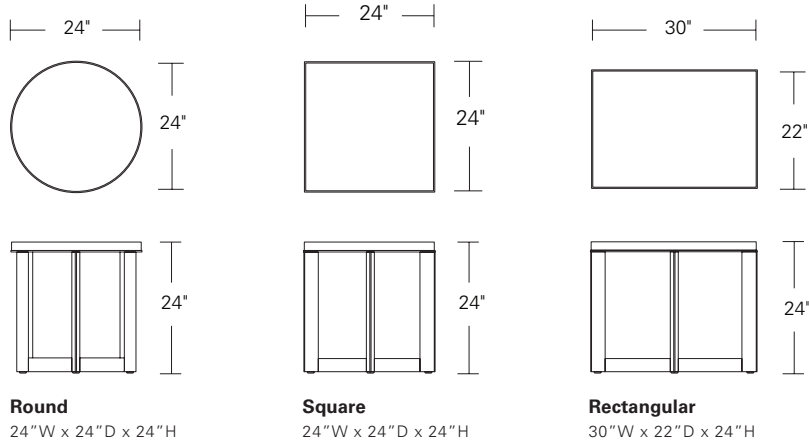

Round
20" W x 20" D x 22" H

Square
18" W x 18" D x 22" H

Rectangular
24" W x 18" D x 24" H

Round
24" W x 24" D x 24" H

Square
24" W x 24" D x 24" H

Rectangular
30" W x 22" D x 24" H

DESCRIPTION	FINISH OPTIONS	
Fretwork Side Tables: Solid wood table top and base with levelers. Inlay Options: Dark bronze, medium bronze, satin brass, or satin aluminum. Custom Orders: Custom sizes, woods and finishes are available. Please request a price quotation.	Standard - Natural / Stained: Bronze Ash, Burnt Ash, Ebonized Ash, Grey Ash, Oak, Bluff Oak, Grey Oak, Fumed Oak, Desert Oak, Ebonized Oak, Moka Oak, Walnut, Medium Walnut, Dark Walnut, Ebonized Walnut, Grey Walnut, Silver Walnut, Terra Walnut, Bronze Walnut, Claro Toned Walnut.	Premium - Cerused / Bleached: Bleached Ash, Cerused Grey Ash, Cerused Bronze Ash, Cerused Burnt Ash, Bleached Walnut, Cerused Walnut, Cerused Grey Walnut, Cerused Silver Walnut, Cerused Bronze Walnut, Cerused Oak, Bleached Oak.