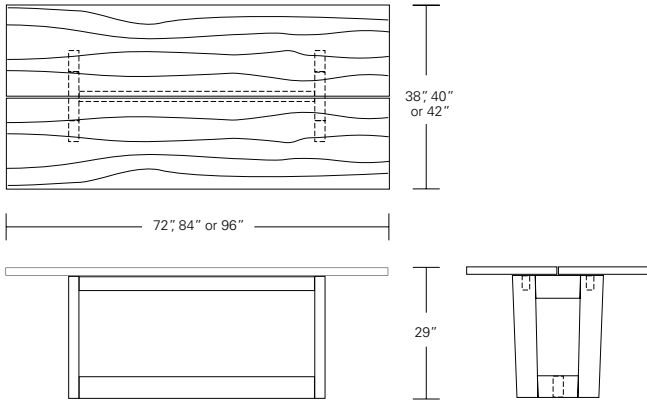

## Roulette Extension Table

72"W (104" w/two 16" leaves) x 38"D x 29"H  
 84"W (120" w/two 18" leaves) x 40"D x 29"H  
 96"W (132" w/two 18" leaves) x 42"D x 29"H  
 108"W (144" w/two 18" leaves) x 44"D x 29"H  
 120"W (156" w/two 18" leaves) x 48"D x 29"H

**Duette Table**

72"W x 38"D x 29"H  
 84"W x 40"D x 29"H  
 96"W x 42"D x 29"H

**Duette Live Edge Option**

**Duette Butterfly Option**

**Duette Extension Table**

72"W (104" w/two 16" leaves) x 38"D x 29"H  
 84"W (116" w/two 16" leaves) x 40"D x 29"H  
 96"W (128" w/two 16" leaves) x 42"D x 29"H  
 Continuous grain upon availability