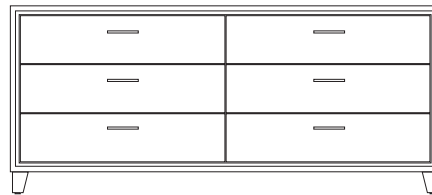

Arris Sideboard