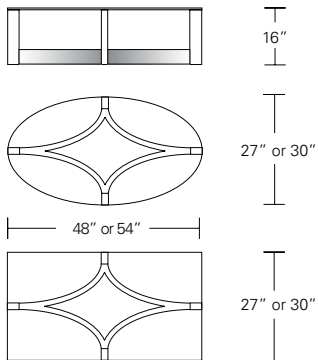

Base Only for Oval or Rectangular Top

48"W x 27"D x 16"H
54"W x 30"D x 16"H