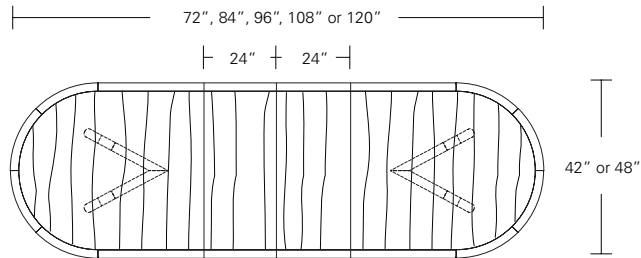

## Bruneau Extension Table E (w/ end caps)

72"W (104"w/two 16"leaves) x 38"D x 29"H  
 84"W (120"w/two 18"leaves) x 40"D x 29"H  
 96"W (132"w/two 18"leaves) x 42"D x 29"H  
 108"W (144"w/two 18"leaves) x 44"D x 29"H  
 120"W (156"w/two 18"leaves) x 48"D x 29"H

## Square Extension Table (split base with two leaves)

48"W (96" w/two 24" leaves) x 48"D x 29 1/4"H  
54"W (102" w/two 24" leaves) x 54"D x 29 1/4"H  
60"W (108" w/two 24" leaves) x 60"D x 29 1/4"H  
66"W (114" w/two 24" leaves) x 66"D x 29 1/4"H  
72"W (120" w/two 24" leaves) x 72"D x 29 1/4"H

**CAMEO RACETRACK TABLE**

96W x 42D x 29H

Shown in Walnut with  
Dark Bronze inlay.

The Cameo Table features sweeping circular cut-outs in its solid wood table base. The negative space created forms a compelling visual design matrix. The Cameo is available in several sizes, shapes and in fixed or extension versions. An optional metal inlay outlines the table top and the edges of the table base.

**Rectangular Table**

**Extension Table**

**Racetrack Table**

**Racetrack Extension Table**

72"W x 42"D x 29"H  
 84"W x 42"D x 29"H  
 96"W x 42"D x 29"H  
 108"W x 42"D x 29"H  
 120"W x 48"D x 29"H

72"W (96" w/one leaf, 120" w/two 24" leaves) x 42"D x 29 1/4"H  
 84"W (108" w/one leaf, 132" w/two 24" leaves) x 42"D x 29 1/4"H  
 96"W (120" w/one leaf, 144" w/two 24" leaves) x 42"D x 29 1/4"H  
 108"W (132" w/one leaf, 156" w/two 24" leaves) x 42"D x 29 1/4"H  
 120"W (144" w/one leaf, 168" w/two 24" leaves) x 48"D x 29 1/4"H