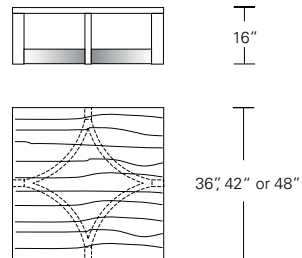

Square Wood Top