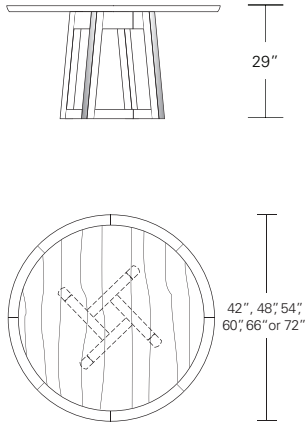

ROULETTE ROUND & SQUARE TABLES

Roulette Round Table

42"W x 42"D x 29"H
48"W x 48"D x 29"H
54"W x 54"D x 29"H
60"W x 60"D x 29"H
66"W x 66"D x 29"H
72"W x 72"D x 29"H