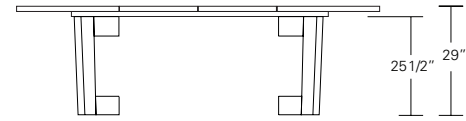

68", 74", 84", 90" or 96"

25 1/2" 29"

48", 54", 60",  
66" or 72"

**Duette Round Extension Table (with one leaf)**

48"W (68" w/one 20" leaf) x 48"D x 29"H  
54"W (74" w/one 20" leaf) x 54"D x 29"H  
60"W (84" w/one 24" leaf) x 60"D x 29"H  
66"W (90" w/one 24" leaf) x 66"D x 29"H  
72"W (96" w/one 24" leaf) x 72"D x 29"H

96", 102", 108", 114" or 120"

25 1/2" 29"

48", 54", 60",  
66" or 72"

**Duette Round Extension Table (split base with two leaves)**

48"W (96" w/two 24" leaves) x 48"D x 29"H  
54"W (102" w/two 24" leaves) x 54"D x 29"H  
60"W (108" w/two 24" leaves) x 60"D x 29"H  
66"W (114" w/two 24" leaves) x 66"D x 29"H  
72"W (120" w/two 24" leaves) x 72"D x 29"H