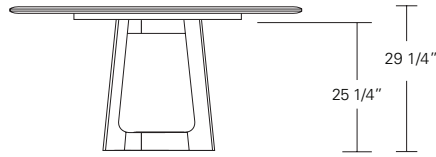

**Kemizo Table**

- 72" W x 42" D x 29" H
- 84" W x 42" D x 29" H
- 96" W x 42" D x 29" H
- 108" W x 42" D x 29" H
- 120" W x 48" D x 29" H

**Kemizo Extension Table**

- 72" W (104" w/two 16" leaves) x 42" D x 29 1/4" H
- 84" W (120" w/two 18" leaves) x 42" D x 29 1/4" H
- 96" W (132" w/two 18" leaves) x 42" D x 29 1/4" H
- 108" W (144" w/two 18" leaves) x 42" D x 29 1/4" H
- 120" W (156" w/two 18" leaves) x 48" D x 29 1/4" H

**KEMIZO ROUND TABLE**

**60W x 60D x 29H**

Shown in Terra Walnut and optional Medium Bronze inlay.

The Kemizo Round Table features a pedestal style base with angled offset legs. The profiled edges and inside radii of the leg joints soften the angular form of the table base. The optional hand-hewn metal inlay embellish the base and table edges. Available in fixed or extension versions.

**Kemizo Round Table**

42"W x 42"D x 29"H  
 48"W x 48"D x 29"H  
 54"W x 54"D x 29"H  
 60"W x 60"D x 29"H  
 66"W x 66"D x 29"H  
 72"W x 72"D x 29"H

**Round Extension Table (w/self-storing leaf)**

48"W (68"w/one 20"leaf) x 48"D x 29"H  
 54"W (74"w/one 20"leaf) x 54"D x 29"H  
 60"W (84"w/one 24"leaf) x 60"D x 29"H  
 66"W (90"w/one 24"leaf) x 66"D x 29"H  
 72"W (96"w/one 24"leaf) x 72"D x 29"H

**Split Base Round Extension Table**

48"W (96"w/two 24"leaves) x 48"D x 29"H  
 54"W (102"w/two 24"leaves) x 54"D x 29"H  
 60"W (108"w/two 24"leaves) x 60"D x 29"H  
 66"W (114"w/two 24"leaves) x 66"D x 29"H  
 72"W (120"w/two 24"leaves) x 72"D x 29"H