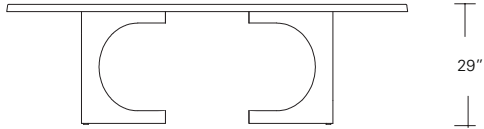

**CAMEO EXTENSION TABLE**

**84W x 42D x 29H**  
**(108" w/1 LEAF, 132" w/2 LEAVES)**

Extension version shown with one leaf in Cerused Grey Ash and optional Medium Bronze Inlay.

The Cameo Table features a graphic geometric base design. Cameo Extension Tables come standard with one or two 24" leaves. Cameos are available in several shapes, sizes, and in fixed or extension versions. A wide range of wood stains and metal inlay options offer endless combinations of finishes and detailing.