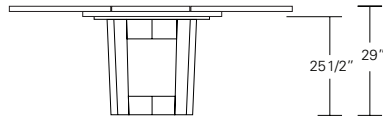

**DUETTE ROUND & SQUARE TABLES**

48", 54", 60", 66" or 72"

48", 54", 60",  
66" or 72"

**Duette Round Table**

48"W x 48"D x 29"H  
54"W x 54"D x 29"H  
60"W x 60"D x 29"H  
66"W x 66"D x 29"H  
72"W x 72"D x 29"H

68", 74", 84", 90" or 96"

25 1/2" 29"

48", 54", 60",  
66" or 72"

**Duette Round Extension Table (with one leaf)**

48"W (68" w/one 20" leaf) x 48"D x 29"H  
54"W (74" w/one 20" leaf) x 54"D x 29"H  
60"W (84" w/one 24" leaf) x 60"D x 29"H  
66"W (90" w/one 24" leaf) x 66"D x 29"H  
72"W (96" w/one 24" leaf) x 72"D x 29"H