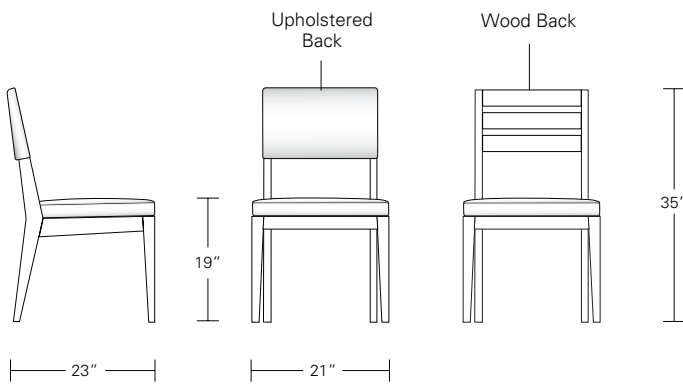

Chevron Chair

21"W x 23"D x 35"H