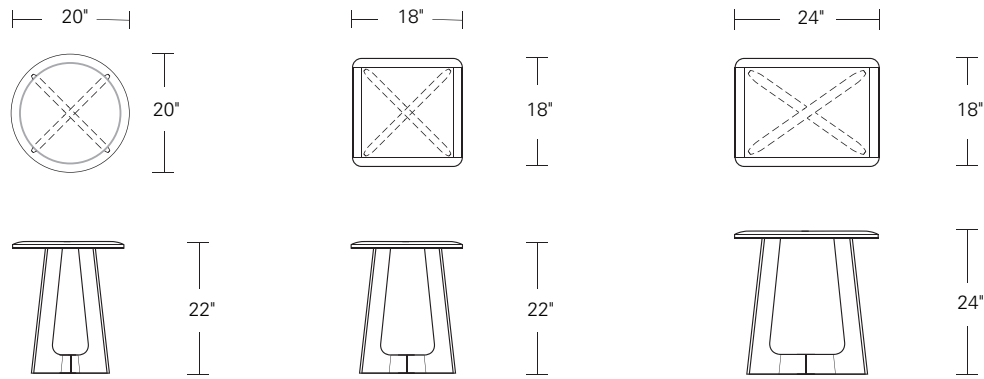

KEMIZO SIDE TABLES

Round
20"W x 20"D x 22"H

Square
18"W x 18"D x 22"H

Rectangular
24"W x 18"D x 24"H