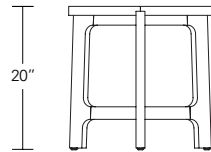

Trillium Side Table 20
20" Diam Top x 20"H
Overall Diam w/ legs 22.75"

DESCRIPTION	FINISH OPTIONS	
Trillium Table: Veneer top with thick veneer edging. Solid wood base with levelers. Inlay Options: Dark bronze, medium bronze, satin brass or satin aluminum. Custom Orders: Custom sizes, woods and finishes are available. Please request a price quotation.	Standard - Natural / Stained: Bronze Ash, Burnt Ash, Ebonized Ash, Grey Ash, Oak, Bluff Oak, Grey Oak, Fumed Oak, Desert Oak, Ebonized Oak, Moka Oak, Walnut, Medium Walnut, Dark Walnut, Ebonized Walnut, Grey Walnut, Silver Walnut, Terra Walnut, Bronze Walnut, Claro Toned Walnut.	Premium - Cerused / Bleached: Bleached Ash, Cerused Grey Ash, Cerused Bronze Ash, Cerused Burnt Ash, Bleached Walnut, Cerused Walnut, Cerused Grey Walnut, Cerused Silver Walnut, Cerused Bronze Walnut, Cerused Oak, Bleached Oak.