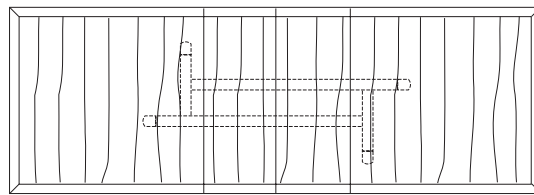

72", 84", 96", 108" or 120"

104", 120", 132", 144" or 156"
| 16 or 18" | 16 or 18" |