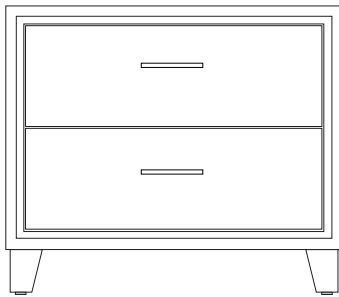

Arris Night Cabinet A
(two drawers)