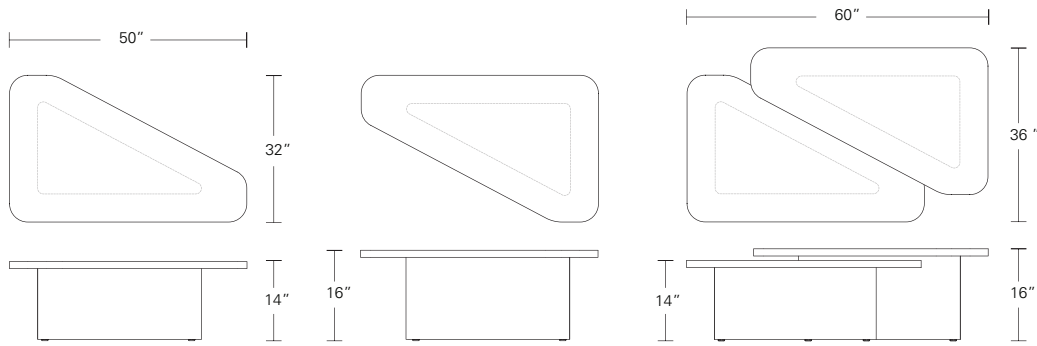

PRYSM COCKTAIL TABLE

Prysm Cocktail Table 60
50W x 32D x 14H, 50W x 32D x 16H