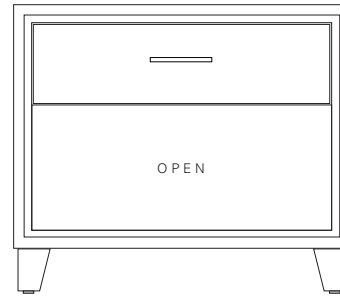

Arris Night Cabinet C
(one drawer, open below)