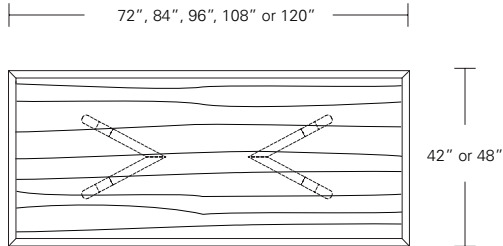

**CAMEO TABLE/DESK OPTIONS**

**96W x 42D x 29H**

Shown in Ebonized Ash with Satin Aluminum inlay and optional wood grommets with wire management.

The Cameo Table with its graphic base design functions well as a modern table-desk with the addition of wood grommets and wire management through the base. Cameos are available in several shapes, sizes, and in fixed or extension versions. A wide range of wood stains and metal inlay options offer endless combinations of finishes and detailing.