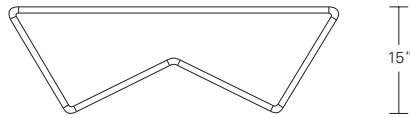

**ZIG ZAG TABLE**

**48W x 20D x 15H**

Shown in Walnut.

The modern planes of this continuous form, with its softly rounded angles and undulating base, pay homage to Gerrit Rietveld's Zig Zag chair. The horizontal surface is a functional table top, while the angles of the open base create built-in bookends.