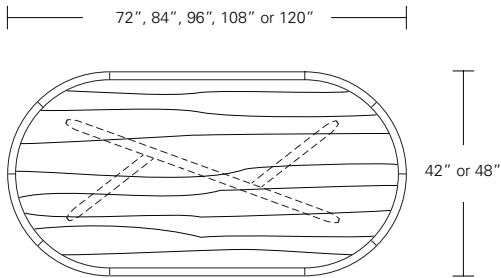

**Kemizo Square Table**

42"W x 42"D x 29"H  
 48"W x 48"D x 29"H  
 54"W x 54"D x 29"H  
 60"W x 60"D x 29"H  
 66"W x 66"D x 29"H  
 72"W x 72"D x 29"H

**Square Extension Table (w/self-storing leaf)**

48"W (68"w/one 20"leaf) x 48"D x 29"H  
 54"W (74"w/one 20"leaf) x 54"D x 29"H  
 60"W (84"w/one 24"leaf) x 60"D x 29"H  
 66"W (90"w/one 24"leaf) x 66"D x 29"H  
 72"W (96"w/one 24"leaf) x 72"D x 29"H

**Split Base Square Extension Table**

48"W (96"w/two 24"leaves) x 48"D x 29"H  
 54"W (102"w/two 24"leaves) x 54"D x 29"H  
 60"W (108"w/two 24"leaves) x 60"D x 29"H  
 66"W (114"w/two 24"leaves) x 66"D x 29"H  
 72"W (120"w/two 24"leaves) x 72"D x 29"H

**KEMIZO EXTENSION TABLE**

84 W x 42 D x 29 1/4 H  
(102W w/1 LEAF, 120W w/2 LEAVES)

Extension version shown with self-storing pivoting leaves in Terra Walnut and optional Medium Bronze inlay.

The Kemizo Table features a diagonal linear gesture with rounded corners, softened profiles and an optional metal inlay. The Kemizo Extension Table includes two standard leaves or as shown with self-storing pivoting leaves that fold neatly in the base of the table.