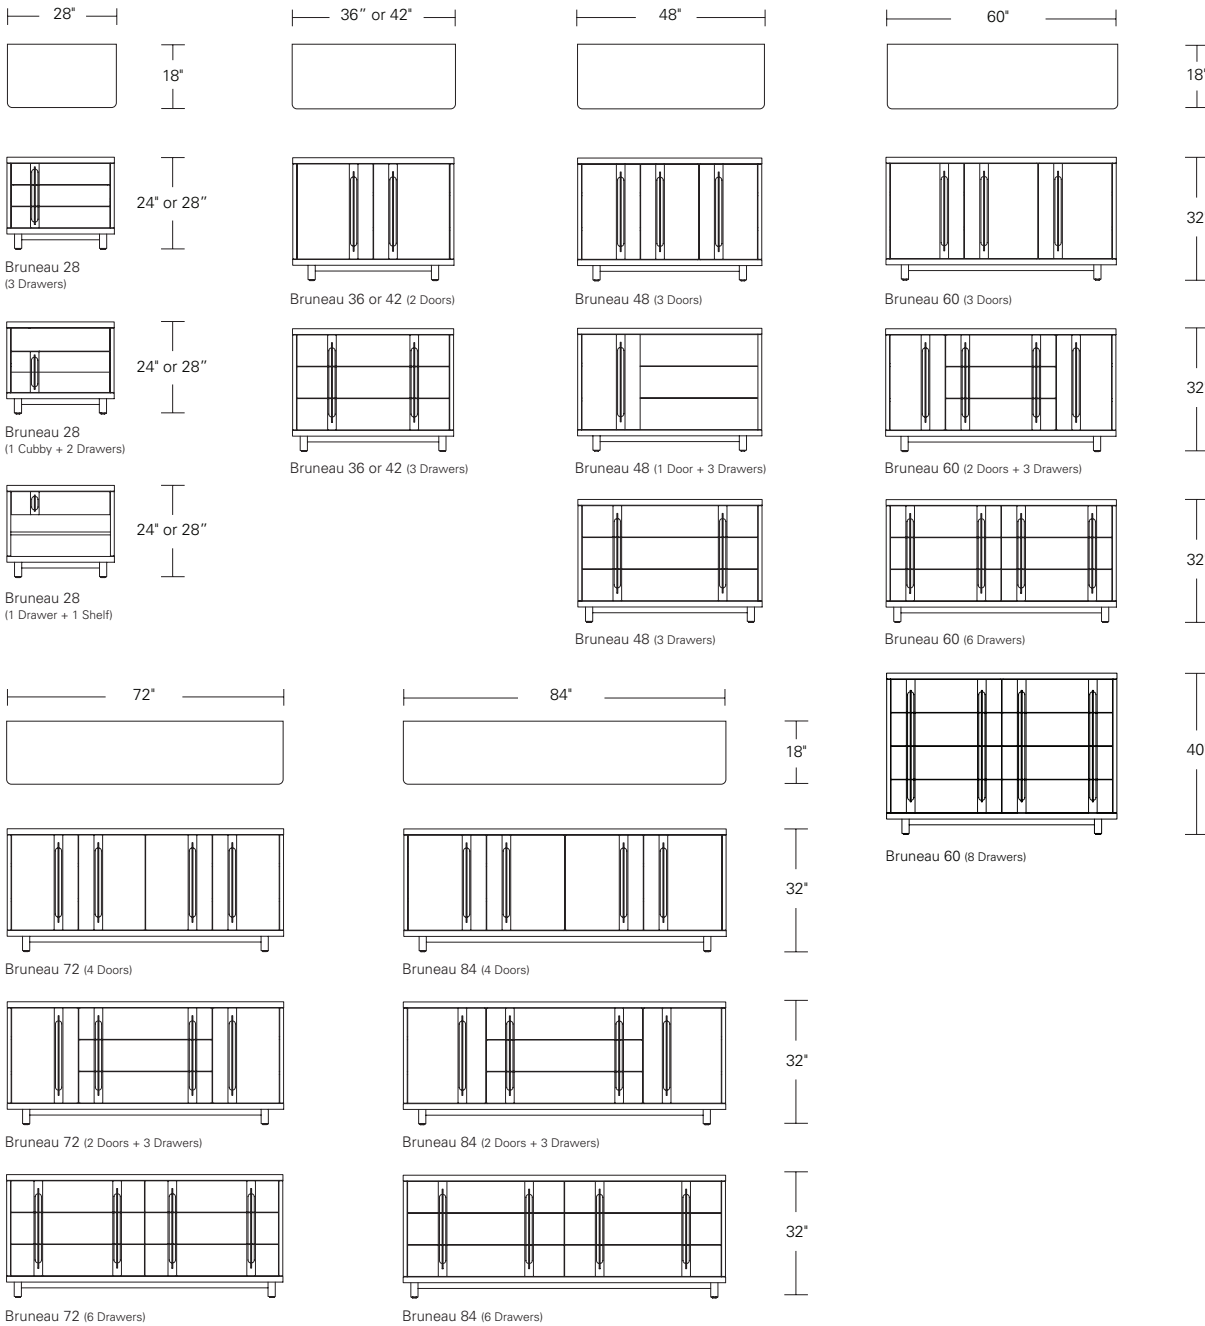

BRUNEAU CASEGOODS

DESCRIPTION	FINISH OPTIONS	
Bruneau Casegoods: Veneer Cabinet with radiused corners and veneered fronts. Integrated pulls in covered solid wood vertical members with metal inlay. Soft-close doors and drawers. Adjustable shelves behind doors. Solid wood base with levelers. Pull Options: Integrated metal pull in satin brass, medium bronze, dark bronze, or satin aluminum. Options: Drawer dividers, removable back and wire management, two tone finish. Custom Orders: Custom sizes, woods and finishes are available. Please request a price quotation.	Standard - Natural / Stained: Bronze Ash, Burnt Ash, Ebonized Ash, Grey Ash, Oak, Bluff Oak, Grey Oak, Fumed Oak, Desert Oak, Ebonized Oak, Moka Oak, Walnut, Medium Walnut, Dark Walnut, Ebonized Walnut, Grey Walnut, Silver Walnut, Terra Walnut, Bronze Walnut, Claro Toned Walnut.	Premium - Cerused / Bleached: Bleached Ash, Cerused Grey Ash, Cerused Bronze Ash, Cerused Burnt Ash, Bleached Walnut, Cerused Walnut, Cerused Grey Walnut, Cerused Silver Walnut, Cerused Bronze Walnut, Cerused Oak, Bleached Oak.