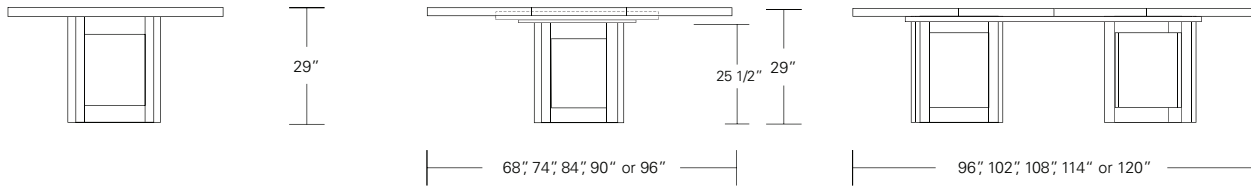

Nexus Round Table

48"W x 48"D x 29"H
54"W x 54"D x 29"H
60"W x 60"D x 29"H
66"W x 66"D x 29"H
72"W x 72"D x 29"H

Round Extension Table (with self storing leaf)

48"W (68" w/one 20"leaf) x 48"D x 29"H
54"W (74" w/one 20"leaf) x 54"D x 29"H
60"W (84" w/one 24"leaf) x 60"D x 29"H
66"W (90" w/one 24"leaf) x 66"D x 29"H
72"W (96" w/one 24"leaf) x 72"D x 29"H

Round Split Base Extension Table

48"W (96" w/two 24"leaves) x 48"D x 29"H
54"W (102" w/two 24"leaves) x 54"D x 29"H
60"W (108" w/two 24"leaves) x 60"D x 29"H
66"W (114" w/two 24"leaves) x 66"D x 29"H
72"W (120" w/two 24"leaves) x 72"D x 29"H