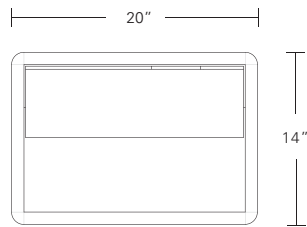

# NAPA BED 1 & 2

**Napa Bed Ensemble 1** - Square Corners on Headboard, Night Cabinet 1

**Napa Bed Ensemble 2** - Rounded Corners on Headboard, Night Cabinet 2

**Napa Bed Night Cabinet 1** - Linear Tab Pull on top of drawer  
\* 25" table height can be adjusted to mattress height