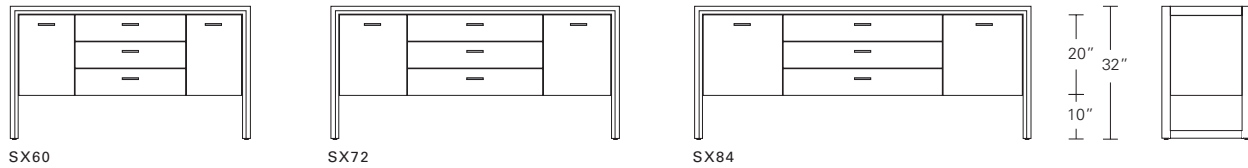

SX60
Arris Sled Sideboard

SX72

SX84