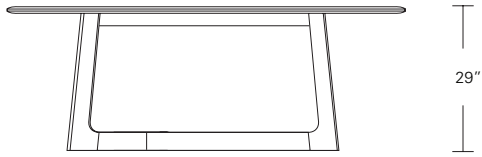

**Kemizo Square Table**

42"W x 42"D x 29"H  
 48"W x 48"D x 29"H  
 54"W x 54"D x 29"H  
 60"W x 60"D x 29"H  
 66"W x 66"D x 29"H  
 72"W x 72"D x 29"H

**Square Extension Table (w/self-storing leaf)**

48"W (68"w/one 20"leaf) x 48"D x 29"H  
 54"W (74"w/one 20"leaf) x 54"D x 29"H  
 60"W (84"w/one 24"leaf) x 60"D x 29"H  
 66"W (90"w/one 24"leaf) x 66"D x 29"H  
 72"W (96"w/one 24"leaf) x 72"D x 29"H

**Split Base Square Extension Table**

48"W (96"w/two 24"leaves) x 48"D x 29"H  
 54"W (102"w/two 24"leaves) x 54"D x 29"H  
 60"W (108"w/two 24"leaves) x 60"D x 29"H  
 66"W (114"w/two 24"leaves) x 66"D x 29"H  
 72"W (120"w/two 24"leaves) x 72"D x 29"H

**KEMIZO EXTENSION TABLE**

84 W x 42 D x 29 1/4 H  
(102W w/1 LEAF, 120W w/2 LEAVES)

Extension version shown with self-storing pivoting leaves in Terra Walnut and optional Medium Bronze inlay.

The Kemizo Table features a diagonal linear gesture with rounded corners, softened profiles and an optional metal inlay. The Kemizo Extension Table includes two standard leaves or as shown with self-storing pivoting leaves that fold neatly in the base of the table.

**Kemizo Table**

- 72" W x 42" D x 29" H
- 84" W x 42" D x 29" H
- 96" W x 42" D x 29" H
- 108" W x 42" D x 29" H
- 120" W x 48" D x 29" H

**Kemizo Extension Table**

- 72" W (104" w/two 16" leaves) x 42" D x 29 1/4" H
- 84" W (120" w/two 18" leaves) x 42" D x 29 1/4" H
- 96" W (132" w/two 18" leaves) x 42" D x 29 1/4" H
- 108" W (144" w/two 18" leaves) x 42" D x 29 1/4" H
- 120" W (156" w/two 18" leaves) x 48" D x 29 1/4" H