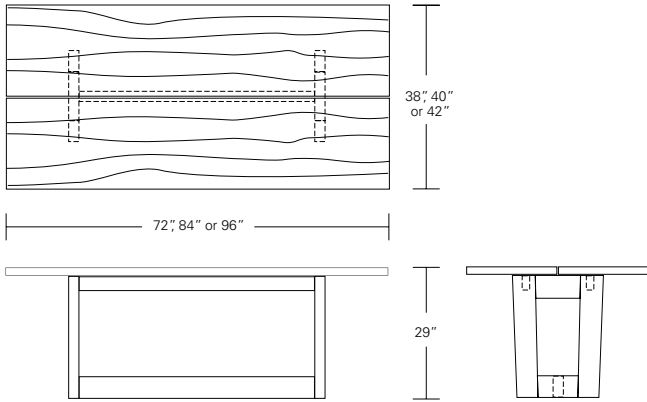

**Duette Table**

72"W x 38"D x 29"H  
 84"W x 40"D x 29"H  
 96"W x 42"D x 29"H

**Duette Live Edge Option**

**Duette Butterfly Option**

**Duette Extension Table**

72"W (104" w/two 16" leaves) x 38"D x 29"H  
 84"W (116" w/two 16" leaves) x 40"D x 29"H  
 96"W (128" w/two 16" leaves) x 42"D x 29"H  
 Continuous grain upon availability

**Duette Table V Base**

**Duette Table X Base**

72"W x 42"D x 29"H  
 84"W x 42"D x 29"H  
 96"W x 42"D x 29"H

DESCRIPTION	FINISH OPTIONS	
<p><b>Duette Table:</b> Solid wood table top. Solid wood base with levelers.</p> <p><b>Options:</b> Extension version. Butterfly inlay in satin brass, dark bronze or satin stainless steel.</p> <p><b>Custom Orders:</b> Custom sizes, woods and finishes are available. Please request a price quotation.</p>	<p><b>Standard - Natural / Stained:</b></p> <p>Bronze Ash, Burnt Ash, Ebonized Ash, Grey Ash, Oak, Bluff Oak, Grey Oak, Fumed Oak, Desert Oak, Ebonized Oak, Moka Oak, Walnut, Medium Walnut, Dark Walnut, Ebonized Walnut, Grey Walnut, Silver Walnut, Terra Walnut, Bronze Walnut, Claro Toned Walnut.</p>	<p><b>Premium - Cerused / Bleached:</b></p> <p>Bleached Ash, Cerused Grey Ash, Cerused Bronze Ash, Cerused Burnt Ash, Bleached Walnut, Cerused Walnut, Cerused Grey Walnut, Cerused Silver Walnut, Cerused Bronze Walnut, Cerused Oak, Bleached Oak.</p>
	<p><b>Custom Finishes</b></p> <p>Claro Walnut table top with square edge- at additional cost.                      Claro Walnut* table top with live edge (square only).- at additional cost.</p>	