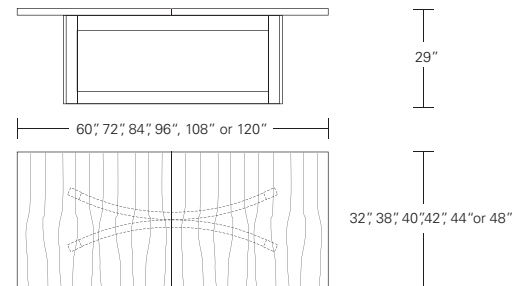

Nexus Extension Table C (with leaves in center)

- 60"W (84" w/one 24" leaf) x 32"D x 29 1/4"H
- 72"W (104" w/two 16" leaves) x 38"D x 29 1/4"H
- 84"W (120" w/two 18" leaves) x 40"D x 29 1/4"H
- 96"W (132" w/two 18" leaves) x 42"D x 29 1/4"H
- 108"W (120" w/two 18" leaves) x 44"D x 29 1/4"H
- 120"W (132" w/two 18" leaves) x 48"D x 29 1/4"H