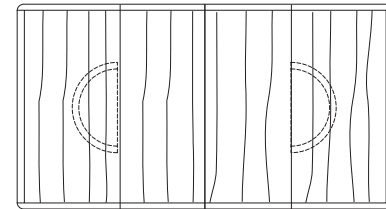

**Solstice Round Table**

42"W x 42"D x 29"H  
 48"W x 48"D x 29"H  
 54"W x 54"D x 29"H  
 60"W x 60"D x 29"H  
 66"W x 66"D x 29"H  
 72"W x 72"D x 29"H

**Round Extension Table (w/self-storing leaf)**

48"W (68"w/one 20"leaf) x 48"D x 29"H  
 54"W (74"w/one 20"leaf) x 54"D x 29"H  
 60"W (84"w/one 24"leaf) x 60"D x 29"H  
 66"W (90"w/one 24"leaf) x 66"D x 29"H  
 72"W (96"w/one 24"leaf) x 72"D x 29"H

**Split Base Round Extension Table**

48"W (96"w/two 24"leaves) x 48"D x 29"H  
 54"W (102"w/two 24"leaves) x 54"D x 29"H  
 60"W (108"w/two 24"leaves) x 60"D x 29"H  
 66"W (114"w/two 24"leaves) x 66"D x 29"H  
 72"W (120"w/two 24"leaves) x 72"D x 29"H

48"W (68"w/one 20"leaf) x 48"D x 29"H  
 54"W (74"w/one 20"leaf) x 54"D x 29"H  
 60"W (84"w/one 24"leaf) x 60"D x 29"H  
 66"W (90"w/one 24"leaf) x 66"D x 29"H  
 72"W (96"w/one 24"leaf) x 72"D x 29"H