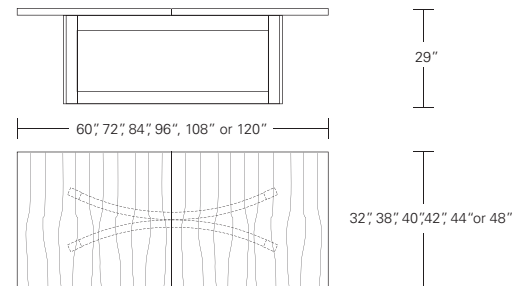

Nexus Extension Table C (with leaves in center)

- 60" W (84" w/one 24" leaf) x 32" D x 29 1/4" H
- 72" W (104" w/two 16" leaves) x 38" D x 29 1/4" H
- 84" W (120" w/two 18" leaves) x 40" D x 29 1/4" H
- 96" W (132" w/two 18" leaves) x 42" D x 29 1/4" H
- 108" W (120" w/two 18" leaves) x 44" D x 29 1/4" H
- 120" W (132" w/two 18" leaves) x 48" D x 29 1/4" H