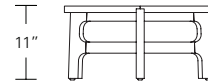

TRILLIUM COCKTAIL TABLE

Trillium 24
24" Diam Top x 11"H
Overall Diam w/ legs 26"

DESCRIPTION	FINISH OPTIONS	
Trillium Table: Veneer top with thick veneer edging. Solid wood base with levelers. Inlay Options: Dark bronze, medium bronze, satin brass or satin aluminum. Custom Orders: Custom sizes, woods and finishes are available. Please request a price quotation.	Standard - Natural / Stained: Bronze Ash, Burnt Ash, Ebonized Ash, Grey Ash, Oak, Bluff Oak, Grey Oak, Fumed Oak, Desert Oak, Ebonized Oak, Moka Oak, Walnut, Medium Walnut, Dark Walnut, Ebonized Walnut, Grey Walnut, Silver Walnut, Terra Walnut, Bronze Walnut, Claro Toned Walnut.	Premium - Cerused / Bleached: Bleached Ash, Cerused Grey Ash, Cerused Bronze Ash, Cerused Burnt Ash, Bleached Walnut, Cerused Walnut, Cerused Grey Walnut, Cerused Silver Walnut, Cerused Bronze Walnut, Cerused Oak, Bleached Oak.