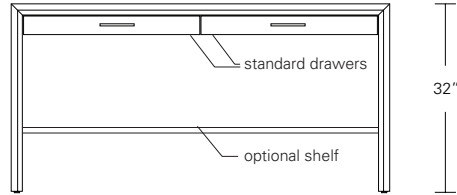

Console

DESCRIPTION	FINISH OPTIONS	
Arris Desk & Console: Profiled and mitered solid wood frame with veneer top. Levelers. Options: Drawers, drawer dividers, shelves, Leather top, modesty panel, leg wire-chase, wood or metal grommets to match hardware. Satin brass, medium bronze, dark bronze, and satin or polished stainless steel pulls. Custom Orders: Custom sizes, woods and finishes are available. Please request a price quotation.	Standard - Natural / Stained: Bronze Ash, Burnt Ash, Ebonized Ash, Grey Ash, Oak, Bluff Oak, Grey Oak, Fumed Oak, Desert Oak, Ebonized Oak, Moka Oak, Walnut, Medium Walnut, Dark Walnut, Ebonized Walnut, Grey Walnut, Silver Walnut, Terra Walnut, Bronze Walnut, Claro Toned Walnut.	Premium - Cerused / Bleached: Bleached Ash, Cerused Grey Ash, Cerused Bronze Ash, Cerused Burnt Ash, Bleached Walnut, Cerused Walnut, Cerused Grey Walnut, Cerused Silver Walnut, Cerused Bronze Walnut, Cerused Oak, Bleached Oak.