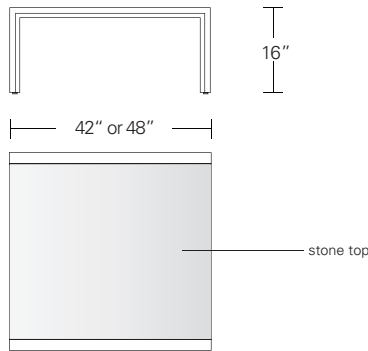

Square Cocktail Table – Leather or Stone top

42"W x 42"D x 16"H
48"W x 48"D x 16"H