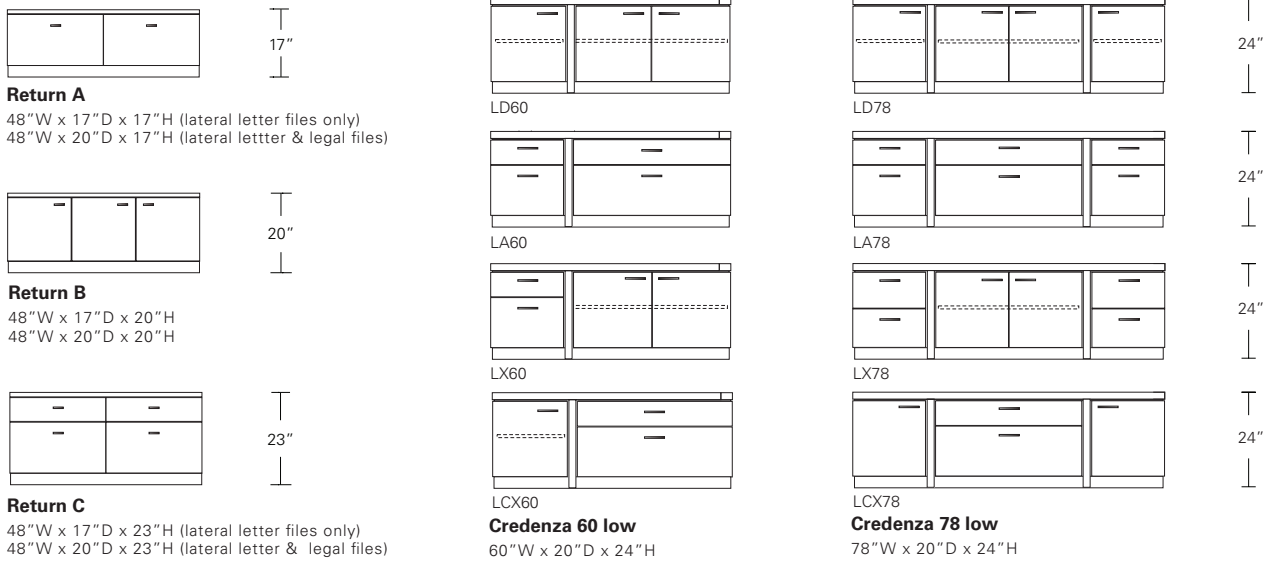

OFFSET DESK & CREDENZA

DESCRIPTION	FINISH OPTIONS	
Offset Desk: Veneer top with solid wood frame. Solid wood base with levelers. Options: Bar pulls in satin brass, medium bronze, dark bronze, and satin or polished stainless steel. Wood or metal grommet same finish as hardware and modesty panel. Custom Orders: Custom sizes, woods and finishes are available. Please request a price quotation.	Standard - Natural / Stained:	Premium - Cerused / Bleached:
	Bronze Ash, Burnt Ash, Ebonized Ash, Grey Ash, Oak, Bluff Oak, Grey Oak, Fumed Oak, Desert Oak, Ebonized Oak, Moka Oak, Walnut, Medium Walnut, Dark Walnut, Ebonized Walnut, Grey Walnut, Silver Walnut, Terra Walnut, Bronze Walnut, Claro Toned Walnut.	Bleached Ash, Cerused Grey Ash, Cerused Bronze Ash, Cerused Burnt Ash, Bleached Walnut, Cerused Walnut, Cerused Grey Walnut, Cerused Silver Walnut, Cerused Bronze Walnut, Cerused Oak, Bleached Oak.