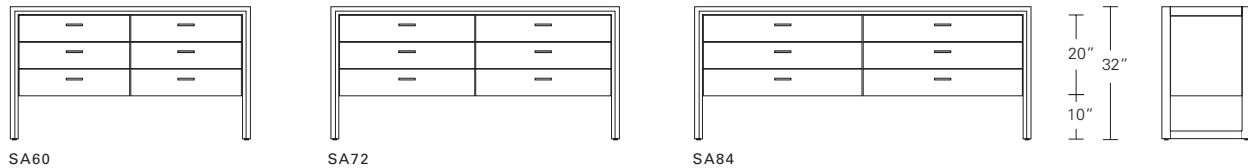

SA60
Arris Sled Dresser

SA72

SA84