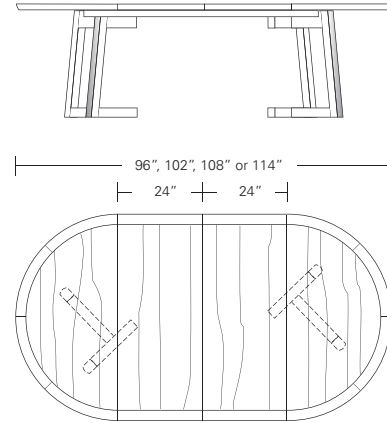

### Roulette Round Table

42" W x 42" D x 29" H  
 48" W x 48" D x 29" H  
 54" W x 54" D x 29" H  
 60" W x 60" D x 29" H  
 66" W x 66" D x 29" H  
 72" W x 72" D x 29" H

### Round Extension Table (w/self-storing leaf)

48" W (68" w/one 20" leaf) x 48" D x 29" H  
 54" W (74" w/one 20" leaf) x 54" D x 29" H  
 60" W (84" w/one 24" leaf) x 60" D x 29" H  
 66" W (90" w/one 24" leaf) x 66" D x 29" H  
 72" W (96" w/one 24" leaf) x 72" D x 29" H