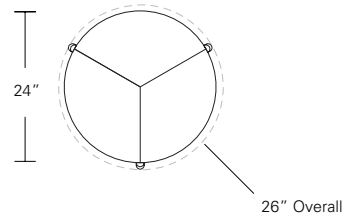

TRILLIUM COCKTAIL TABLE

Trillium 39
39" Diam Top x 15"H
Overall Diam w/ legs 42"

DESCRIPTION	FINISH OPTIONS	
Trillium Table: Veneer top with thick veneer edging. Solid wood base with levelers. Inlay Options: Dark bronze, medium bronze, satin brass or satin aluminum. Custom Orders: Custom sizes, woods and finishes are available. Please request a price quotation.	Standard - Natural / Stained: Bronze Ash, Burnt Ash, Ebonized Ash, Grey Ash, Oak, Bluff Oak, Grey Oak, Fumed Oak, Desert Oak, Ebonized Oak, Moka Oak, Walnut, Medium Walnut, Dark Walnut, Ebonized Walnut, Grey Walnut, Silver Walnut, Terra Walnut, Bronze Walnut, Claro Toned Walnut.	Premium - Cerused / Bleached: Bleached Ash, Cerused Grey Ash, Cerused Bronze Ash, Cerused Burnt Ash, Bleached Walnut, Cerused Walnut, Cerused Grey Walnut, Cerused Silver Walnut, Cerused Bronze Walnut, Cerused Oak, Bleached Oak.