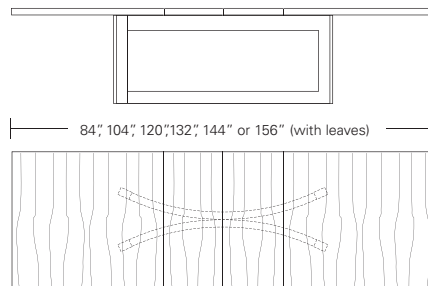

**Nexus Extension Table E (with leaves)**

**Nexus Extension Table C (with leaves in center)**

- 60" W (84" w/one 24" leaf) x 32" D x 29 1/4" H
- 72" W (104" w/two 16" leaves) x 38" D x 29 1/4" H
- 84" W (120" w/two 18" leaves) x 40" D x 29 1/4" H
- 96" W (132" w/two 18" leaves) x 42" D x 29 1/4" H
- 108" W (120" w/two 18" leaves) x 44" D x 29 1/4" H
- 120" W (132" w/two 18" leaves) x 48" D x 29 1/4" H