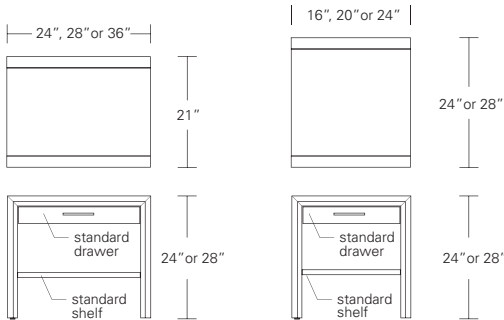

Arris Slim

Arris Side Table

24"W x 21"D x 24" or 28"H
28"W x 21"D x 24" or 28"H
36"W x 21"D x 24" or 28"H