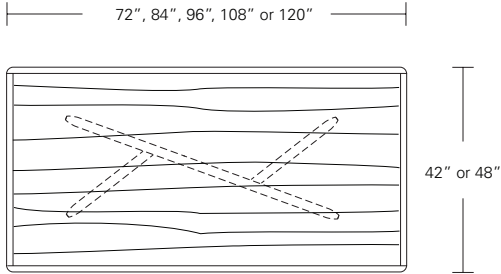

**Kemizo Square Table**

42"W x 42"D x 29"H  
 48"W x 48"D x 29"H  
 54"W x 54"D x 29"H  
 60"W x 60"D x 29"H  
 66"W x 66"D x 29"H  
 72"W x 72"D x 29"H

**Square Extension Table (w/self-storing leaf)**

48"W (68"w/one 20"leaf) x 48"D x 29"H  
 54"W (74"w/one 20"leaf) x 54"D x 29"H  
 60"W (84"w/one 24"leaf) x 60"D x 29"H  
 66"W (90"w/one 24"leaf) x 66"D x 29"H  
 72"W (96"w/one 24"leaf) x 72"D x 29"H

**Split Base Square Extension Table**

48"W (96"w/two 24"leaves) x 48"D x 29"H  
 54"W (102"w/two 24"leaves) x 54"D x 29"H  
 60"W (108"w/two 24"leaves) x 60"D x 29"H  
 66"W (114"w/two 24"leaves) x 66"D x 29"H  
 72"W (120"w/two 24"leaves) x 72"D x 29"H

**KEMIZO EXTENSION TABLE**

84 W x 42 D x 29 1/4 H  
(102W w/1 LEAF, 120W w/2 LEAVES)

Extension version shown with self-storing pivoting leaves in Terra Walnut and optional Medium Bronze inlay.

The Kemizo Table features a diagonal linear gesture with rounded corners, softened profiles and an optional metal inlay. The Kemizo Extension Table includes two standard leaves or as shown with self-storing pivoting leaves that fold neatly in the base of the table.