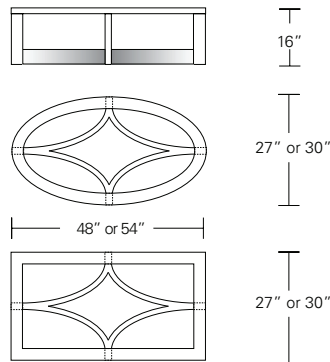

**Square Inset Glass Top**

**Square Wood Top**

**Base Only for Oval or Rectangular Top**

48"W x 27"D x 16"H  
54"W x 30"D x 16"H

**Oval or Rectangular Inset Glass Top**

**Oval or Rectangular Wood Top**

**DESCRIPTION**