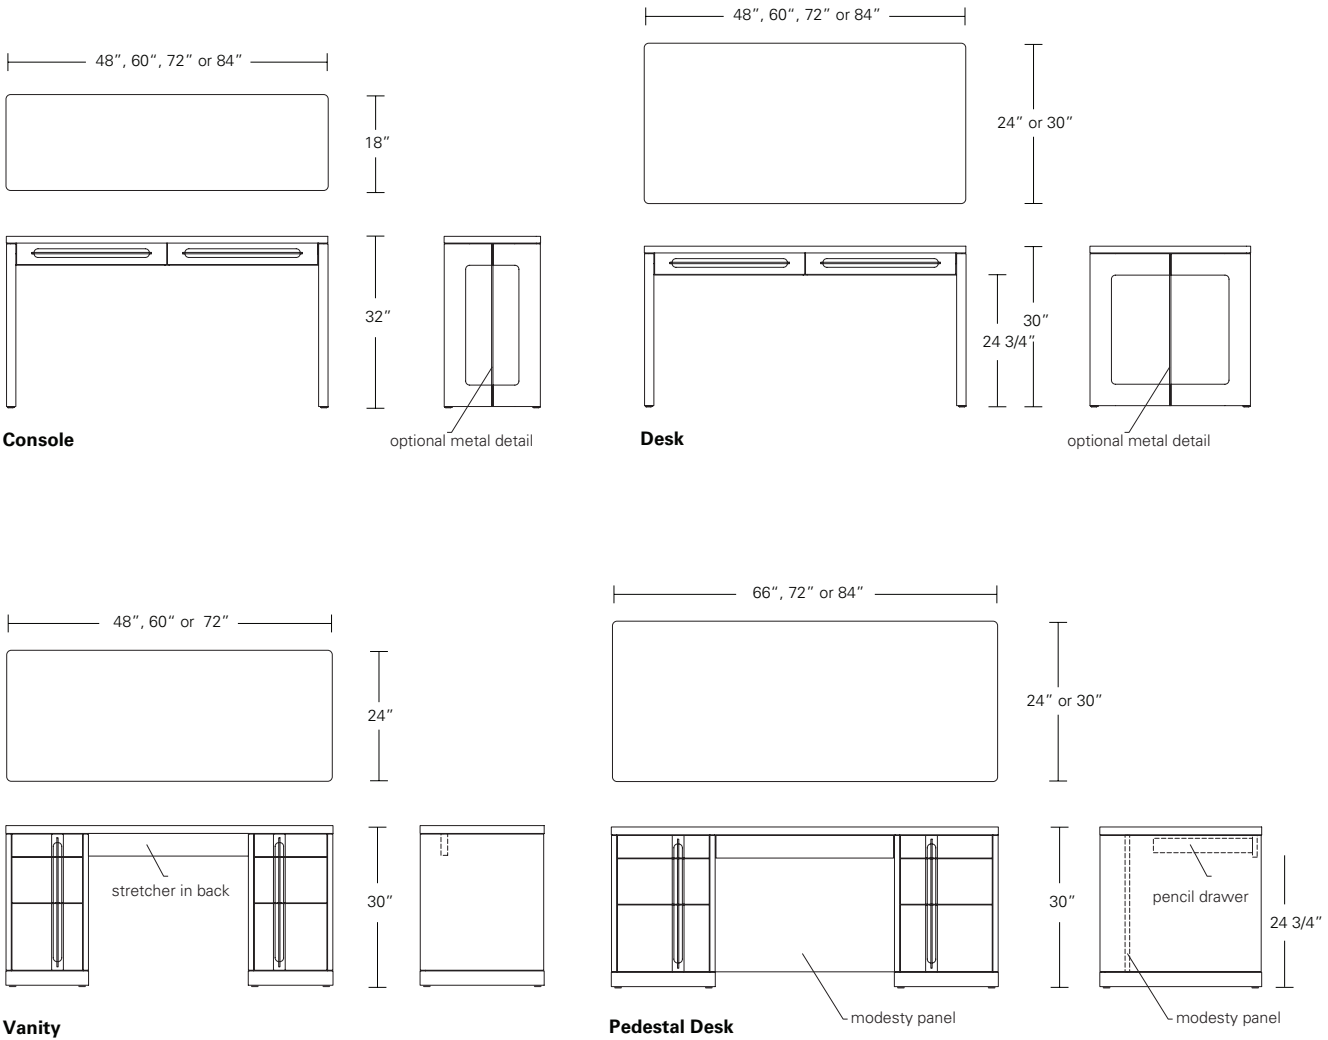

DESCRIPTION	FINISH OPTIONS	
Bruneau Console, Desks and Vanity: Solid wood frame with radiused corners and veneered top. Integrated pulls in covered solid wood fronts with metal inlay. Soft-close drawers and leveling feet. Options: Integrated metal pull and optional metal detail on leg in satin brass, medium bronze, dark bronze, or satin aluminum. Custom Orders: Custom sizes, woods and finishes are available. Please request a price quotation.	Standard - Natural / Stained: Bronze Ash, Burnt Ash, Ebonized Ash, Grey Ash, Oak, Bluff Oak, Grey Oak, Fumed Oak, Desert Oak, Ebonized Oak, Moka Oak, Walnut, Medium Walnut, Dark Walnut, Ebonized Walnut, Grey Walnut, Silver Walnut, Terra Walnut, Bronze Walnut, Claro Toned Walnut.	Premium - Cerused / Bleached: Bleached Ash, Cerused Grey Ash, Cerused Bronze Ash, Cerused Burnt Ash, Bleached Walnut, Cerused Walnut, Cerused Grey Walnut, Cerused Silver Walnut, Cerused Bronze Walnut, Cerused Oak, Bleached Oak.