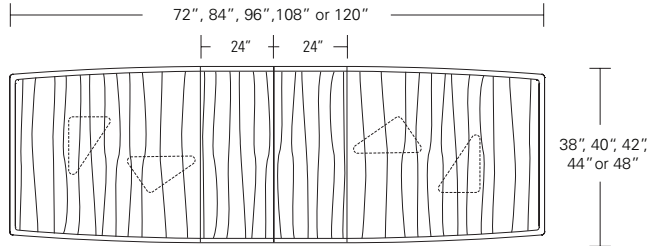

**Standard Table**

- 72"W x 38"D x 29"H
- 84"W x 40"D x 29"H
- 96"W x 42"D x 29"H
- 108"W x 44"D x 29"H
- 120"W x 48"D x 29"H

**Split Base Extension Table**

- 72"W (96" w/one leaf, 120" w/two 24" leaves) x 38"D x 29 1/4"H
- 84"W (108" w/one leaf, 132" w/two 24" leaves) x 40"D x 29 1/4"H
- 96"W (120" w/one leaf, 144" w/two 24" leaves) x 42"D x 29 1/4"H
- 108"W (132" w/one leaf, 156" w/two 24" leaves) x 44"D x 29 1/4"H
- 120"W (144" w/one leaf, 168" w/two 24" leaves) x 48"D x 29 1/4"H

**Metal Inlay Top only**

Top inlay option increases width and depth dimensions by 1/4"

**Edge Detail Options:**

  
Veneer top with solid wood profiled edges on top and bottom.

  
Veneer top with solid wood profiled edge on top and optional metal inlay on bottom.

**PRYSM EXTENSION TABLE**

**96W x 42D x 29H  
(120" w/1 24" LEAF)**

Shown in Silver Walnut with optional Satin Aluminum inlay.

The Prysm Extension Table is sculptural, with bold triangular monolithic bases that spread apart for extension leaves. The boat-shaped top features a refined, profiled wood edge. Five standard sizes offer one or two 24" leaves. An optional metal inlay adds a distinctive architectural touch.