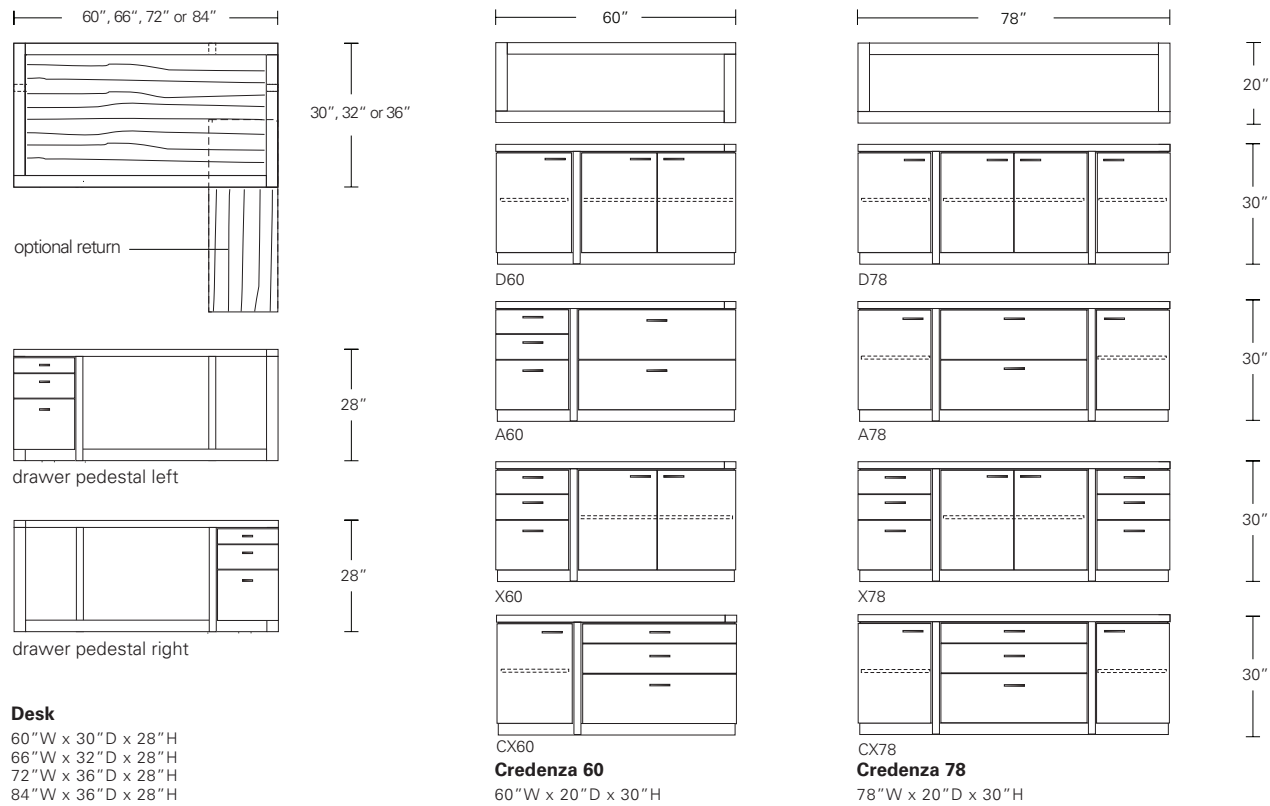

OFFSET DESK & CREDENZA

DESCRIPTION	FINISH OPTIONS	
Offset Desk: Veneer top with solid wood frame. Solid wood base with levelers. Options: Bar pulls in satin brass, medium bronze, dark bronze, and satin or polished stainless steel. Wood or metal grommet same finish as hardware and modesty panel. Custom Orders: Custom sizes, woods and finishes are available. Please request a price quotation.	Standard - Natural / Stained: Bronze Ash, Burnt Ash, Ebonized Ash, Grey Ash, Oak, Bluff Oak, Grey Oak, Fumed Oak, Desert Oak, Ebonized Oak, Moka Oak, Walnut, Medium Walnut, Dark Walnut, Ebonized Walnut, Grey Walnut, Silver Walnut, Terra Walnut, Bronze Walnut, Claro Toned Walnut.	Premium - Cerused / Bleached: Bleached Ash, Cerused Grey Ash, Cerused Bronze Ash, Cerused Burnt Ash, Bleached Walnut, Cerused Walnut, Cerused Grey Walnut, Cerused Silver Walnut, Cerused Bronze Walnut, Cerused Oak, Bleached Oak.