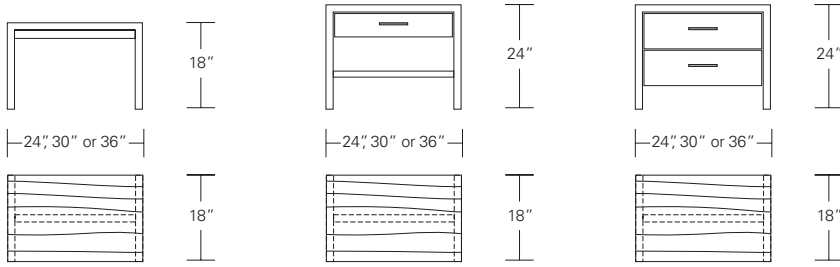

TIMBRE BENCH, CONSOLE, TABLE

Table Bench

24"W x 18"D x 18"H
30"W x 18"D x 18"H
36"W x 18"D x 18"H

Side Table

24"W x 18"D x 24"H
30"W x 18"D x 24"H
36"W x 18"D x 24"H