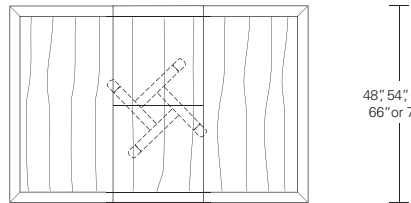

Square Extension Table (w/self-storing leaf)

48"W (68" w/one 20" leaf) x 48"D x 29"H
54"W (74" w/one 20" leaf) x 54"D x 29"H
60"W (84" w/one 24" leaf) x 60"D x 29"H
66"W (90" w/one 24" leaf) x 66"D x 29"H
72"W (96" w/one 24" leaf) x 72"D x 29"H