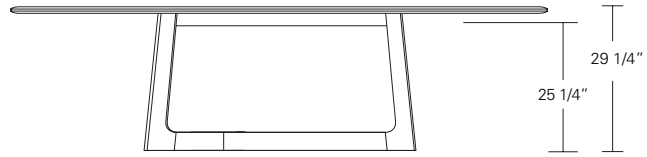

**KEMIZO EXTENSION TABLE**

84 W x 42 D x 29 1/4 H  
(102W w/1 LEAF, 120W w/2 LEAVES)

Extension version shown with self-storing pivoting leaves in Terra Walnut and optional Medium Bronze inlay.

The Kemizo Table features a diagonal linear gesture with rounded corners, softened profiles and an optional metal inlay. The Kemizo Extension Table includes two standard leaves or as shown with self-storing pivoting leaves that fold neatly in the base of the table.

**Kemizo Table**

- 72" W x 42" D x 29" H
- 84" W x 42" D x 29" H
- 96" W x 42" D x 29" H
- 108" W x 42" D x 29" H
- 120" W x 48" D x 29" H

**Kemizo Extension Table**

- 72" W (104" w/two 16" leaves) x 42" D x 29 1/4" H
- 84" W (120" w/two 18" leaves) x 42" D x 29 1/4" H
- 96" W (132" w/two 18" leaves) x 42" D x 29 1/4" H
- 108" W (144" w/two 18" leaves) x 42" D x 29 1/4" H
- 120" W (156" w/two 18" leaves) x 48" D x 29 1/4" H

**KEMIZO RACETRACK TABLE**

96 W x 42 D x 29 1/4 H  
(114W w/1 LEAF, 132W w/2 LEAVES)

Extension version shown with self-storing pivoting leaves in in Bluff Oak and optional Satin Brass inlay.

The Kemizo Table features a diagonal linear gesture with rounded corners, softened profiles and an optional metal inlay. The Kemizo Extension Table includes two standard leaves or as shown with self-storing pivoting leaves that fold neatly in the base of the table.