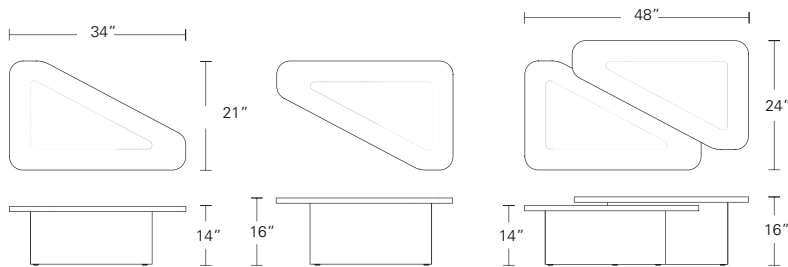

Prysm Cocktail Table 48
34W x 21D x 14H, 34W x 21D x 16H

DESCRIPTION	FINISH OPTIONS	
Prysm Table: Veneer top with thick veneer edge. Veneer base with solid wood corners and levelers. Options: Grommets, solid wood tops, two tone finish. Custom Orders: Custom sizes, woods and finishes are available. Please request a price quotation.	Standard - Natural / Stained: Bronze Ash, Burnt Ash, Ebonized Ash, Grey Ash, Oak, Bluff Oak, Grey Oak, Fumed Oak, Desert Oak, Ebonized Oak, Moka Oak, Walnut, Medium Walnut, Dark Walnut, Ebonized Walnut, Grey Walnut, Silver Walnut, Terra Walnut, Bronze Walnut, Claro Toned Walnut.	Premium - Cerused / Bleached: Bleached Ash, Cerused Grey Ash, Cerused Bronze Ash, Cerused Burnt Ash, Bleached Walnut, Cerused Walnut, Cerused Grey Walnut, Cerused Silver Walnut, Cerused Bronze Walnut, Cerused Oak, Bleached Oak.