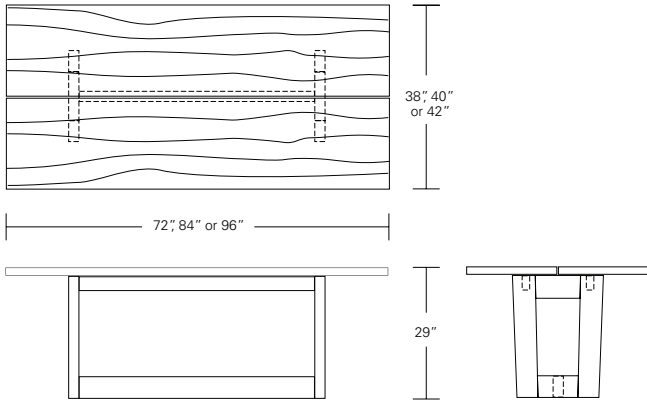

**DUETTE TABLE - STANDARD/EXTENSION**

**84W x 40D x 29H**

Shown in Walnut.

The Duette Table comes standard with a hand matched, solid wood multi-plank top. The natural variations of each board present an organic blend of wood grain across the table top. The extension version has a pull-out apron which supports the end matched leaves.