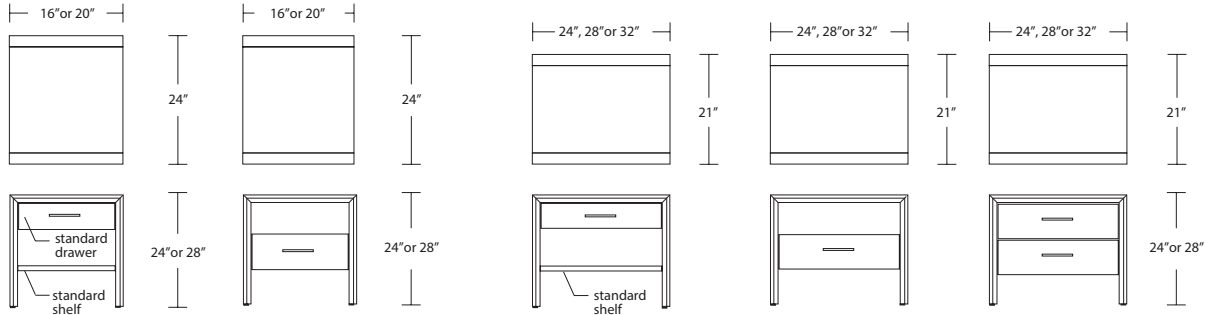

**SERENA 36**

**36W x 21D x 30H**

Shown in Grey Walnut with Satin Brass Pulls.

The Serena Collection features a gracefully profiled solid wood frame, embodying modern elegance. This three-drawer version serves as a versatile bedside table or small dresser. Custom curved solid brass pulls add refined detail. Available in various sizes, configurations, and finishes, it offers a tailored touch to any interior.