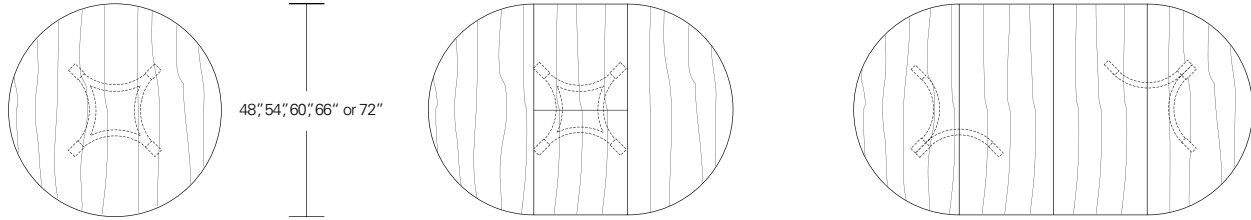

Nexus Round Table

48"W x 48"D x 29"H
54"W x 54"D x 29"H
60"W x 60"D x 29"H
66"W x 66"D x 29"H
72"W x 72"D x 29"H

Round Extension Table (with self storing leaf)

48"W (68" w/one 20"leaf) x 48"D x 29"H
54"W (74" w/one 20"leaf) x 54"D x 29"H
60"W (84" w/one 24"leaf) x 60"D x 29"H
66"W (90" w/one 24"leaf) x 66"D x 29"H
72"W (96" w/one 24"leaf) x 72"D x 29"H

Round Split Base Extension Table

48"W (96" w/two 24"leaves) x 48"D x 29"H
54"W (102" w/two 24"leaves) x 54"D x 29"H
60"W (108" w/two 24"leaves) x 60"D x 29"H
66"W (114" w/two 24"leaves) x 66"D x 29"H
72"W (120" w/two 24"leaves) x 72"D x 29"H