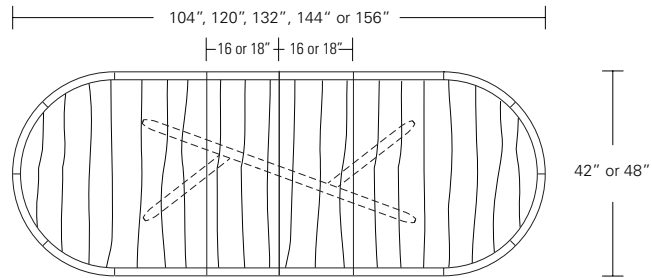

**Kemizo Square Table**

42"W x 42"D x 29"H  
 48"W x 48"D x 29"H  
 54"W x 54"D x 29"H  
 60"W x 60"D x 29"H  
 66"W x 66"D x 29"H  
 72"W x 72"D x 29"H

**Square Extension Table (w/self-storing leaf)**

48"W (68"w/one 20"leaf) x 48"D x 29"H  
 54"W (74"w/one 20"leaf) x 54"D x 29"H  
 60"W (84"w/one 24"leaf) x 60"D x 29"H  
 66"W (90"w/one 24"leaf) x 66"D x 29"H  
 72"W (96"w/one 24"leaf) x 72"D x 29"H

**Split Base Square Extension Table**

48"W (96"w/two 24"leaves) x 48"D x 29"H  
 54"W (102"w/two 24"leaves) x 54"D x 29"H  
 60"W (108"w/two 24"leaves) x 60"D x 29"H  
 66"W (114"w/two 24"leaves) x 66"D x 29"H  
 72"W (120"w/two 24"leaves) x 72"D x 29"H

**KEMIZO EXTENSION TABLE**

84 W x 42 D x 29 1/4 H  
(102W w/1 LEAF, 120W w/2 LEAVES)

Extension version shown with self-storing pivoting leaves in Terra Walnut and optional Medium Bronze inlay.

The Kemizo Table features a diagonal linear gesture with rounded corners, softened profiles and an optional metal inlay. The Kemizo Extension Table includes two standard leaves or as shown with self-storing pivoting leaves that fold neatly in the base of the table.

**Kemizo Table**

- 72" W x 42" D x 29" H
- 84" W x 42" D x 29" H
- 96" W x 42" D x 29" H
- 108" W x 42" D x 29" H
- 120" W x 48" D x 29" H

**Kemizo Extension Table**

- 72" W (104" w/two 16" leaves) x 42" D x 29 1/4" H
- 84" W (120" w/two 18" leaves) x 42" D x 29 1/4" H
- 96" W (132" w/two 18" leaves) x 42" D x 29 1/4" H
- 108" W (144" w/two 18" leaves) x 42" D x 29 1/4" H
- 120" W (156" w/two 18" leaves) x 48" D x 29 1/4" H