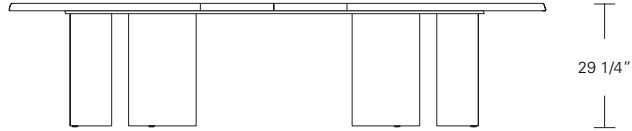

48"W (68"w/one 20"leaf) x 48"D x 29"H  
 54"W (74"w/one 20"leaf) x 54"D x 29"H  
 60"W (84"w/one 24"leaf) x 60"D x 29"H  
 66"W (90"w/one 24"leaf) x 66"D x 29"H  
 72"W (96"w/one 24"leaf) x 72"D x 29"H

**Split Base Square Extension Table**

48"W (96"w/two 24"leaves) x 48"D x 29"H  
 54"W (102"w/two 24"leaves) x 54"D x 29"H  
 60"W (108"w/two 24"leaves) x 60"D x 29"H  
 66"W (114"w/two 24"leaves) x 66"D x 29"H  
 72"W (120"w/two 24"leaves) x 72"D x 29"H

**PRYSM TABLE**

**84W x 40D x 29H**

Shown in Moka Oak with optional Medium Bronze inlay.

Prysm is a sculptural table with bold triangular monolithic bases. The boat-shaped top features a refined, profiled wood edge and is available in a variety of sizes and finishes. An optional metal inlay adds a distinctive architectural touch.

**Standard Table**

- 72"W x 38"D x 29"H
- 84"W x 40"D x 29"H
- 96"W x 42"D x 29"H
- 108"W x 44"D x 29"H
- 120"W x 48"D x 29"H

**Split Base Extension Table**

- 72"W (96" w/one leaf, 120" w/two 24" leaves) x 38"D x 29 1/4"H
- 84"W (108" w/one leaf, 132" w/two 24" leaves) x 40"D x 29 1/4"H
- 96"W (120" w/one leaf, 144" w/two 24" leaves) x 42"D x 29 1/4"H
- 108"W (132" w/one leaf, 156" w/two 24" leaves) x 44"D x 29 1/4"H
- 120"W (144" w/one leaf, 168" w/two 24" leaves) x 48"D x 29 1/4"H