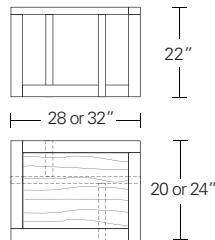

Side Table with wood top
28"W x 20"D x 22"H
32"W x 24"D x 22"H

DESCRIPTION	FINISH OPTIONS	
Offset Cocktail & Side Table: Inset glass top or veneer top with solid wood frame. Base with solid wood frame members. Options: Premium Optiwhite, Bronze or Grey Glass. Custom Orders: Custom sizes, woods and finishes are available. Please request a price quotation.	Standard - Natural / Stained: Bronze Ash, Burnt Ash, Ebonized Ash, Grey Ash, Oak, Bluff Oak, Grey Oak, Fumed Oak, Desert Oak, Ebonized Oak, Moka Oak, Walnut, Medium Walnut, Dark Walnut, Ebonized Walnut, Grey Walnut, Silver Walnut, Terra Walnut, Bronze Walnut, Claro Toned Walnut.	Premium - Cerused / Bleached: Bleached Ash, Cerused Grey Ash, Cerused Bronze Ash, Cerused Burnt Ash, Bleached Walnut, Cerused Walnut, Cerused Grey Walnut, Cerused Silver Walnut, Cerused Bronze Walnut, Cerused Oak, Bleached Oak.