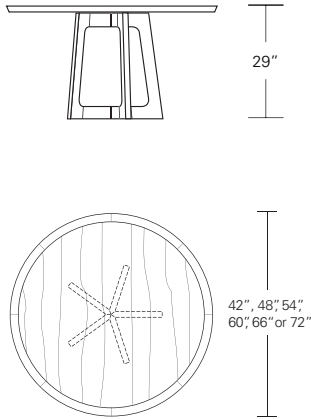

72", 84", 96", 108" or 120"

104", 120", 132", 144" or 156"  
 | 16 or 18" | 16 or 18" |

**Verona Table**

72"W x 38"D x 29"H  
 84"W x 40"D x 29"H  
 96"W x 42"D x 29"H  
 108"W x 44"D x 29"H  
 120"W x 48"D x 29"H

**Verona Extension Table**

72"W (104"w/two 16"leaves) x 38"D x 29"H  
 84"W (120"w/two 18"leaves) x 40"D x 29"H  
 96"W (132"w/two 18"leaves) x 42"D x 29"H  
 108"W (144"w/two 18"leaves) x 44"D x 29"H  
 120"W (156"w/two 18"leaves) x 48"D x 29"H

**VERONA ROUND TABLE**

**Verona Round Table**

42" W x 42" D x 29" H  
 48" W x 48" D x 29" H  
 54" W x 54" D x 29" H  
 60" W x 60" D x 29" H  
 66" W x 66" D x 29" H  
 72" W x 72" D x 29" H

**Round Extension Table (w/self-storing leaf)**