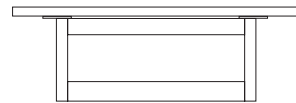

Duette Rectangular Cocktail Table X-Base

48" W x 28" D x 16" H
54" W x 32" D x 16" H
60" W x 36" D x 16" H

Duette Rectangular Cocktail Table

48" W x 28" D x 16" H
54" W x 32" D x 16" H
60" W x 36" D x 16" H

DESCRIPTION	FINISH OPTIONS	
Duette Table: Solid wood table top. Solid wood base with levelers. Custom Orders: Custom sizes, woods and finishes are available. Please request a price quotation.	Standard - Natural / Stained: Bronze Ash, Burnt Ash, Ebonized Ash, Grey Ash, Oak, Bluff Oak, Grey Oak, Fumed Oak, Desert Oak, Ebonized Oak, Moka Oak, Walnut, Medium Walnut, Dark Walnut, Ebonized Walnut, Grey Walnut, Silver Walnut, Terra Walnut, Bronze Walnut, Claro Toned Walnut.	Premium - Cerused / Bleached: Bleached Ash, Cerused Grey Ash, Cerused Bronze Ash, Cerused Burnt Ash, Bleached Walnut, Cerused Walnut, Cerused Grey Walnut, Cerused Silver Walnut, Cerused Bronze Walnut, Cerused Oak, Bleached Oak.