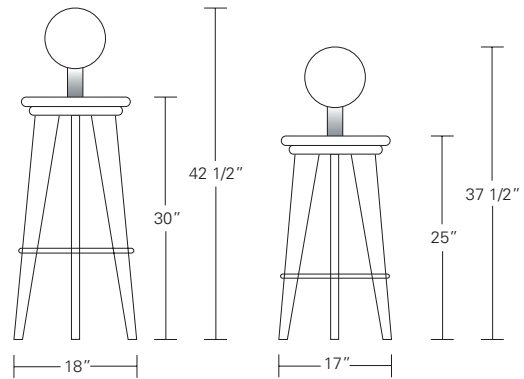

Top Stool with back

DESCRIPTION	FINISH OPTIONS	
Top Stool: Scooped solid wood seat with swivel. Curved wood back. Solid wood legs with nylon glides. Graphite powder coated steel footrest and back support. Options: Cut down height. Shield back. Upholstered seat. Stainless steel ring & back support. Shipping Top stools are fully assembled, individually boxed and ship with a ground carrier. Custom Orders: Custom sizes, woods and finishes are available. Please request a price quotation.	Standard - Natural / Stained: Bronze Ash, Burnt Ash, Ebonized Ash, Grey Ash, Oak, Bluff Oak, Grey Oak, Fumed Oak, Desert Oak, Ebonized Oak, Moka Oak, Walnut, Medium Walnut, Dark Walnut, Ebonized Walnut, Grey Walnut, Silver Walnut, Terra Walnut, Bronze Walnut, Claro Toned Walnut.	Premium - Cerused / Bleached: Bleached Ash, Cerused Grey Ash, Cerused Bronze Ash, Cerused Burnt Ash, Bleached Walnut, Cerused Walnut, Cerused Grey Walnut, Cerused Silver Walnut, Cerused Bronze Walnut, Cerused Oak, Bleached Oak.