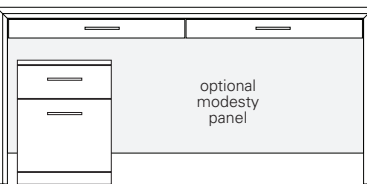

**Optional Pedestal
Optional Modesty Panel**