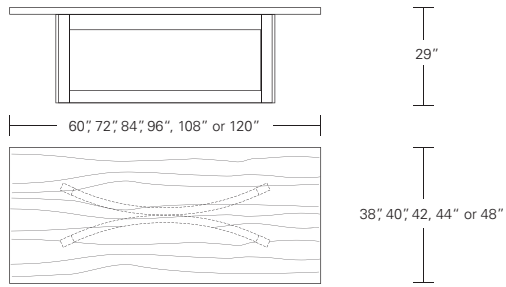

NEXUS TABLE