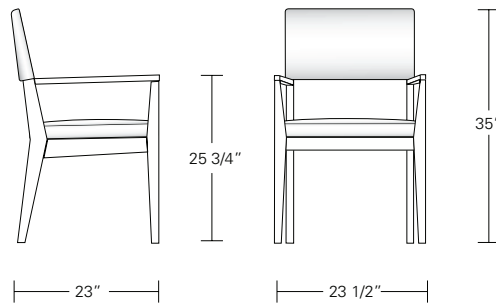

ARM: 23 1/2W x 23D x 35H  
SIDE: 21W x 23D x 35H

**Cadet Chair**

19"W x 22"D x 33"H

**Cadet Arm Chair**

21 1/2"W x 22"D x 33"H

**Chevron Chair**

21"W x 23"D x 35"H

**Chevron Arm Chair**