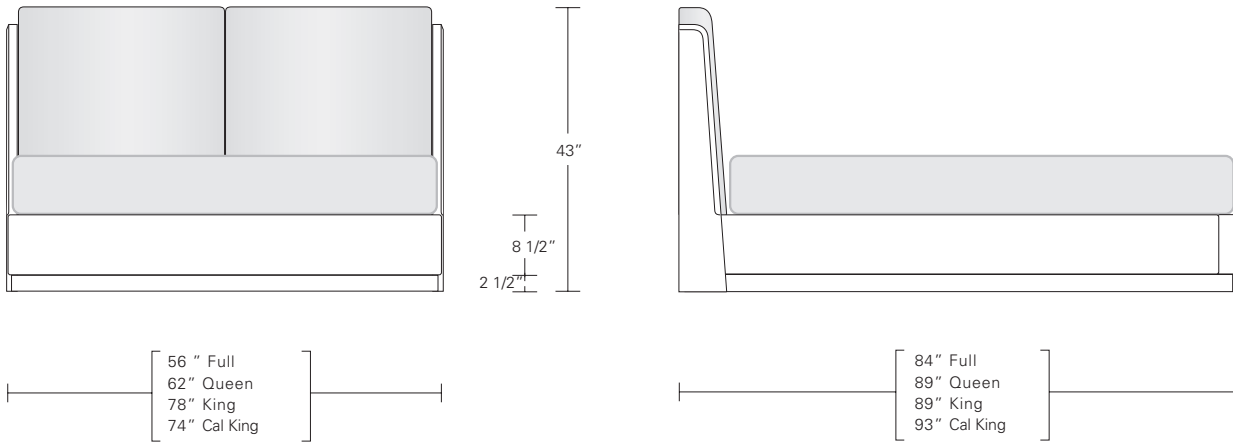

**LAVONNE BED**

**QUEEN 62W x 89D x 43H**

Shown in Bronze Walnut and COM

The Lavonne Bed blends sculptural form with refined craftsmanship. Two lux headboard cushions rise elegantly above the surround, while solid wood side panels showcase a cohesive bevel detail. Upholstered rails and softly curved footboard corners anchored by a recessed wood base for a streamlined, modern presence.