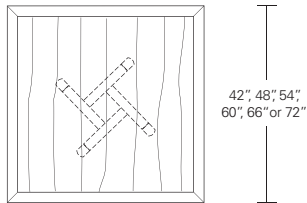

Roulette Square Table

42"W x 42"D x 29"H
48"W x 48"D x 29"H
54"W x 54"D x 29"H
60"W x 60"D x 29"H
66"W x 66"D x 29"H
72"W x 72"D x 29"H