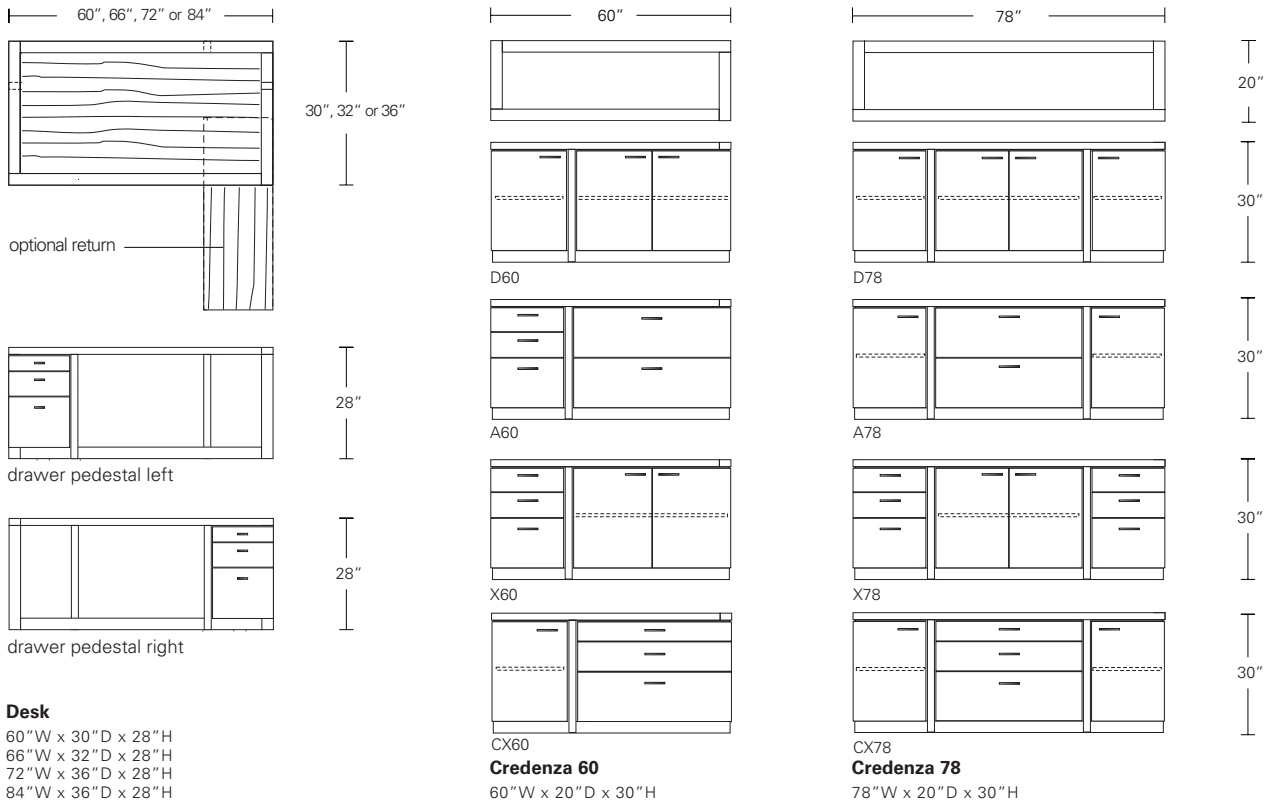

OFFSET DESK & CREDENZA

DESCRIPTION	FINISH OPTIONS	
Offset Desk: Veneer top with solid wood frame. Solid wood base with levelers. Options: Bar pulls in satin brass, medium bronze, dark bronze, and satin or polished stainless steel. Wood or metal grommet same finish as hardware and modesty panel. Custom Orders: Custom sizes, woods and finishes are available. Please request a price quotation.	Standard - Natural / Stained:	Premium - Cerused / Bleached:
	Bronze Ash, Burnt Ash, Ebonized Ash, Grey Ash, Oak, Bluff Oak, Grey Oak, Fumed Oak, Desert Oak, Ebonized Oak, Moka Oak, Walnut, Medium Walnut, Dark Walnut, Ebonized Walnut, Grey Walnut, Silver Walnut, Terra Walnut, Bronze Walnut, Claro Toned Walnut.	Bleached Ash, Cerused Grey Ash, Cerused Bronze Ash, Cerused Burnt Ash, Bleached Walnut, Cerused Walnut, Cerused Grey Walnut, Cerused Silver Walnut, Cerused Bronze Walnut, Cerused Oak, Bleached Oak.