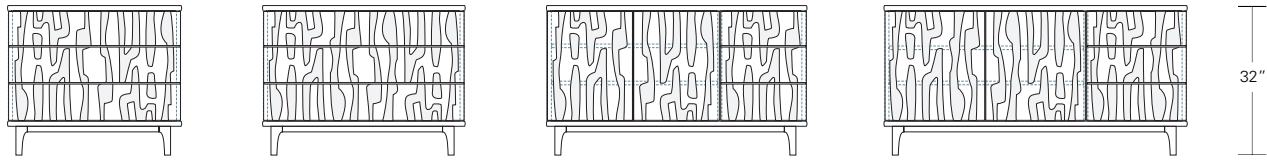

A36 - 3 drawers

A42 - 3 drawers

X 54 - 2 doors and 3 drawers

X63 - 2 doors and 3 drawers