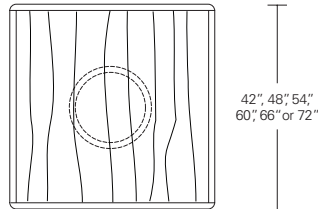

**Solstice Round Table**

42"W x 42"D x 29"H  
 48"W x 48"D x 29"H  
 54"W x 54"D x 29"H  
 60"W x 60"D x 29"H  
 66"W x 66"D x 29"H  
 72"W x 72"D x 29"H

**Round Extension Table (w/self-storing leaf)**

48"W (68"w/one 20"leaf) x 48"D x 29"H  
 54"W (74"w/one 20"leaf) x 54"D x 29"H  
 60"W (84"w/one 24"leaf) x 60"D x 29"H  
 66"W (90"w/one 24"leaf) x 66"D x 29"H  
 72"W (96"w/one 24"leaf) x 72"D x 29"H

**Split Base Round Extension Table**

48"W (96"w/two 24"leaves) x 48"D x 29"H  
 54"W (102"w/two 24"leaves) x 54"D x 29"H  
 60"W (108"w/two 24"leaves) x 60"D x 29"H  
 66"W (114"w/two 24"leaves) x 66"D x 29"H  
 72"W (120"w/two 24"leaves) x 72"D x 29"H

**Solstice Square Table**

42"W x 42"D x 29"H  
 48"W x 48"D x 29"H  
 54"W x 54"D x 29"H  
 60"W x 60"D x 29"H  
 66"W x 66"D x 29"H  
 72"W x 72"D x 29"H

**Square Extension Table (w/self-storing leaf)**

48"W (68"w/one 20"leaf) x 48"D x 29"H  
 54"W (74"w/one 20"leaf) x 54"D x 29"H  
 60"W (84"w/one 24"leaf) x 60"D x 29"H  
 66"W (90"w/one 24"leaf) x 66"D x 29"H  
 72"W (96"w/one 24"leaf) x 72"D x 29"H