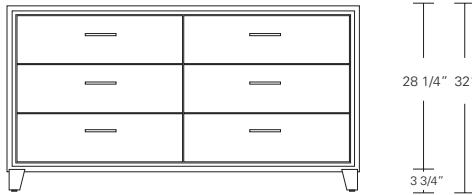

Arris Dresser