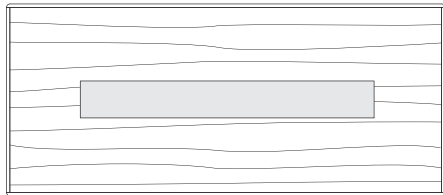

**Standard Table**

- 72"W x 38"D x 29"H
- 84"W x 40"D x 29"H
- 96"W x 42"D x 29"H
- 108"W x 44"D x 29"H
- 120"W x 48"D x 29"H

**Split Base Extension Table**

- 72"W (96" w/one leaf, 120" w/two 24" leaves) x 38"D x 29 1/4"H
- 84"W (108" w/one leaf, 132" w/two 24" leaves) x 40"D x 29 1/4"H
- 96"W (120" w/one leaf, 144" w/two 24" leaves) x 42"D x 29 1/4"H
- 108"W (132" w/one leaf, 156" w/two 24" leaves) x 44"D x 29 1/4"H
- 120"W (144" w/one leaf, 168" w/two 24" leaves) x 48"D x 29 1/4"H

**PUENTE TABLE**

**84W x 42D x 29H**

Shown in Medium Walnut w/optional solid wood top and stone inset.

With its bridge-like structure, the Puente Table combines strength and resilience in a functional design. Angled frame legs and a connecting stretcher with radius details add refinement, while an optional stone inset allows safe placement of hot kitchenware.

**Puente Table**

- 72"W x 42"D x 29"H
- 84"W x 42"D x 29"H
- 96"W x 42"D x 29"H
- 108"W x 42"D x 29"H
- 120"W x 48"D x 29"H

**Puente Extension Table**

- 72"W (104"w/two 16"leaves) x 42"D x 29 1/4"H
- 84"W (120"w/two 18"leaves) x 42"D x 29 1/4"H
- 96"W (132"w/two 18"leaves) x 42"D x 29 1/4"H
- 108"W (144"w/two 18"leaves) x 42"D x 29 1/4"H
- 120"W (156"w/two 18"leaves) x 48"D x 29 1/4"H