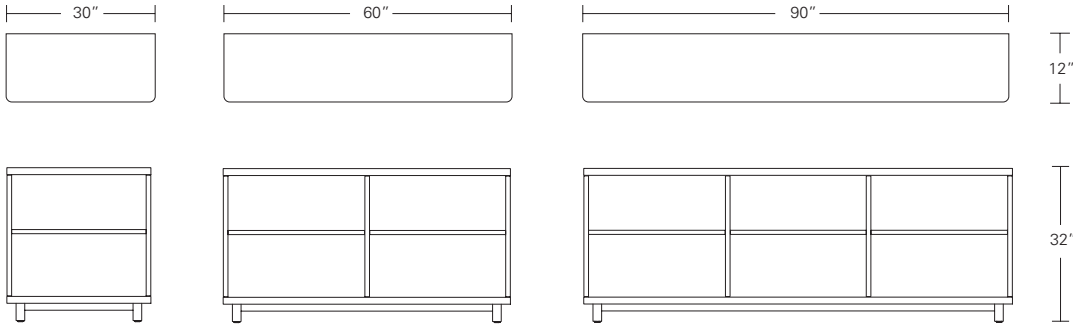

BRUNEAU BOOKCASE

Bruneau Low Book Case