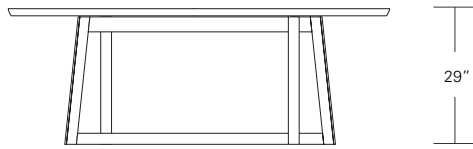

ROULETTE TABLE