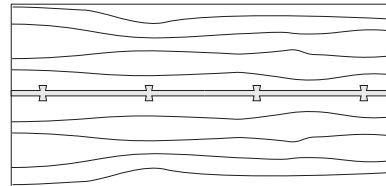

**DUETTE BUTTERFLY EXTENSION TABLE**

**96W x 42D x 29H  
(128W W/ 2 LEAVES)**

Shown with optional Claro Walnut top, Brass Inlay and Claro Toned Walnut base.

The Duette Butterfly Extension's decorative metal inlay pattern joins the two table top halves and continues across the table's leaves. This table features an optional book matched set of Claro Walnut slabs with square edges (also available in live edge). Standard extension versions have a hand selected plank style top.

**Duette Table**

72"W x 38"D x 29"H  
 84"W x 40"D x 29"H  
 96"W x 42"D x 29"H

**Duette Live Edge Option**

**Duette Butterfly Option**

**Duette Extension Table**

72"W (104" w/two 16" leaves) x 38"D x 29"H  
 84"W (116" w/two 16" leaves) x 40"D x 29"H  
 96"W (128" w/two 16" leaves) x 42"D x 29"H  
 Continuous grain upon availability