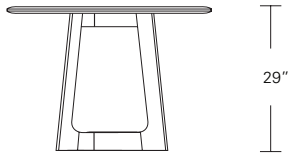

**Kemizo Table**

- 72" W x 42" D x 29" H
- 84" W x 42" D x 29" H
- 96" W x 42" D x 29" H
- 108" W x 42" D x 29" H
- 120" W x 48" D x 29" H

**Kemizo Extension Table**

- 72" W (104" w/two 16" leaves) x 42" D x 29 1/4" H
- 84" W (120" w/two 18" leaves) x 42" D x 29 1/4" H
- 96" W (132" w/two 18" leaves) x 42" D x 29 1/4" H
- 108" W (144" w/two 18" leaves) x 42" D x 29 1/4" H
- 120" W (156" w/two 18" leaves) x 48" D x 29 1/4" H

**Kemizo Round Table**

42"W x 42"D x 29"H  
 48"W x 48"D x 29"H  
 54"W x 54"D x 29"H  
 60"W x 60"D x 29"H  
 66"W x 66"D x 29"H  
 72"W x 72"D x 29"H

**Round Extension Table (w/self-storing leaf)**

48"W (68"w/one 20"leaf) x 48"D x 29"H  
 54"W (74"w/one 20"leaf) x 54"D x 29"H  
 60"W (84"w/one 24"leaf) x 60"D x 29"H  
 66"W (90"w/one 24"leaf) x 66"D x 29"H  
 72"W (96"w/one 24"leaf) x 72"D x 29"H