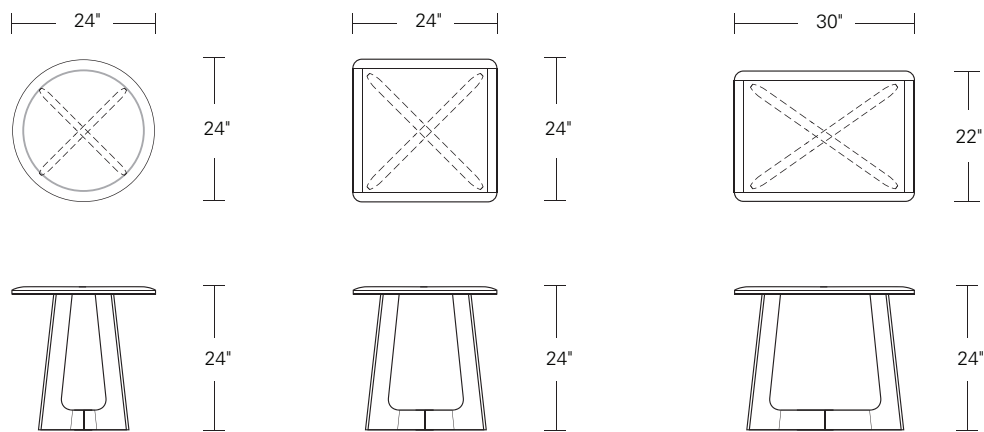

Round
24"W x 24"D x 24"H

Square
24"W x 24"D x 24"H

Rectangular
30"W x 22"D x 24"H

Edge Detail Options:

Veneer top with solid wood profiled edges on top and bottom.

Veneer top with solid wood profiled edge on top and optional metal inlay on bottom.

DESCRIPTION	FINISH OPTIONS	
Kemizo Side Table: Veneer top with solid wood edge. Solid wood base with levelers. Inlay Options: Dark bronze, medium bronze, satin brass or satin aluminum. Custom Orders: Custom sizes, woods, veneer patterns and finishes are available. Please request a price quotation.	Standard - Natural / Stained: Bronze Ash, Burnt Ash, Ebonized Ash, Grey Ash, Oak, Bluff Oak, Grey Oak, Fumed Oak, Desert Oak, Ebonized Oak, Moka Oak, Walnut, Medium Walnut, Dark Walnut, Ebonized Walnut, Grey Walnut, Silver Walnut, Terra Walnut, Bronze Walnut, Claro Toned Walnut.	Premium - Cerused / Bleached: Bleached Ash, Cerused Grey Ash, Cerused Bronze Ash, Cerused Burnt Ash, Bleached Walnut, Cerused Walnut, Cerused Grey Walnut, Cerused Silver Walnut, Cerused Bronze Walnut, Cerused Oak, Bleached Oak.