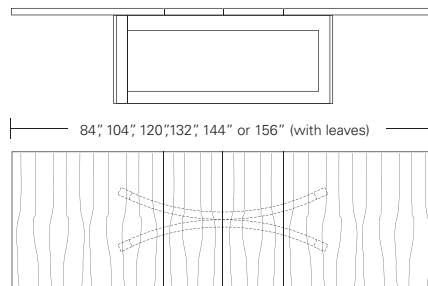

**Nexus Extension Table E (with end caps)**

- 72"W (104" w/two 16" leaves) x 38"D x 29 1/4"H
- 84"W (120" w/two 18" leaves) x 40"D x 29 1/4"H
- 96"W (132" w/two 18" leaves) x 42"D x 29 1/4"H
- 108"W (120" w/two 18" leaves) x 44"D x 29 1/4"H
- 120"W (132" w/two 18" leaves) x 48"D x 29 1/4"H

**Nexus Extension Table E (with leaves)**

**Nexus Extension Table C (with leaves in center)**

- 60"W (84" w/one 24" leaf) x 32"D x 29 1/4"H
- 72"W (104" w/two 16" leaves) x 38"D x 29 1/4"H
- 84"W (120" w/two 18" leaves) x 40"D x 29 1/4"H
- 96"W (132" w/two 18" leaves) x 42"D x 29 1/4"H
- 108"W (120" w/two 18" leaves) x 44"D x 29 1/4"H
- 120"W (132" w/two 18" leaves) x 48"D x 29 1/4"H