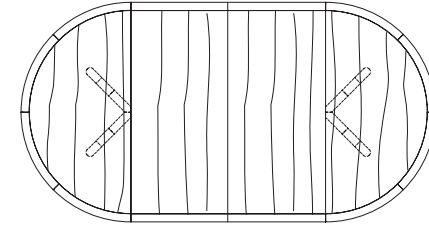

**CAMEO ROUND EXTENSION TABLE**

**60W x 60D x 29H**  
**(84" w/1 LEAF, 108" w/2 LEAVES)**

Shown in Fumed Oak with Dark Bronze metal inlay.

The Cameo Round Extension Table features a graphic geometric base design that forms two intersecting circles. The base splits to accommodate one or two 24" leaves. Cameos are available in several shapes, sizes, and in fixed or extension versions. A wide range of wood finishes and metal inlay options offer endless variations.

# CAMEO ROUND & SQUARE TABLE

29"

25 1/2" 29 1/4"

72", 78", 84", 90" or 96"

96", 102", 108", 114" or 120"

42", 48", 54",  
60", 66" or 72"

## Cameo Round Table

42"W x 42"D x 29"H  
48"W x 48"D x 29"H  
54"W x 54"D x 29"H  
60"W x 60"D x 29"H  
66"W x 66"D x 29"H  
72"W x 72"D x 29"H

## Round Extension Table (split base with one leaf)

48"W (72" w/one 24" leaf) x 48"D x 29 1/4"H  
54"W (78" w/one 24" leaf) x 54"D x 29 1/4"H  
60"W (84" w/one 24" leaf) x 60"D x 29 1/4"H  
66"W (90" w/one 24" leaf) x 66"D x 29 1/4"H  
72"W (96" w/one 24" leaf) x 72"D x 29 1/4"H