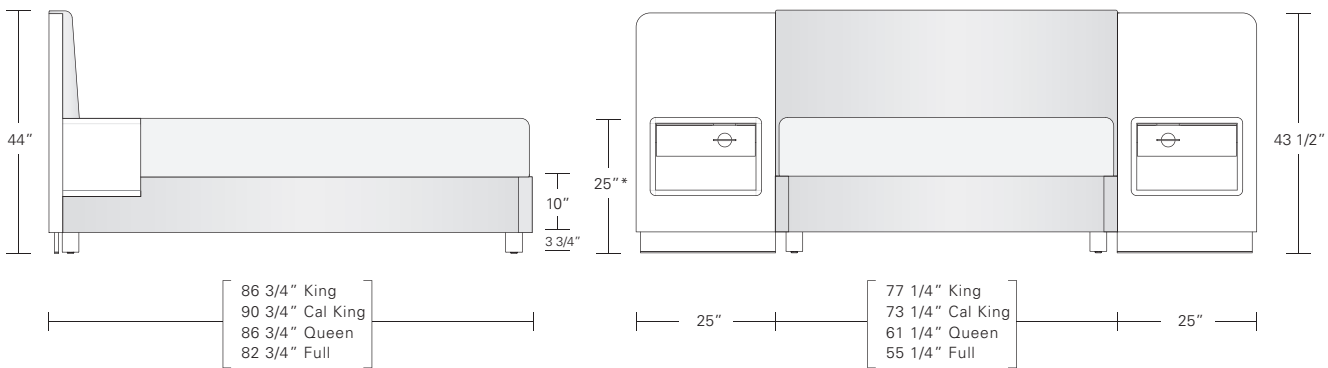

# NAPA BED 1 & 2

**Napa Bed Ensemble 1** - Square Corners on Headboard, Night Cabinet 1

**Napa Bed Ensemble 2** - Rounded Corners on Headboard, Night Cabinet 2

**Napa Bed Night Cabinet 1** - Linear Tab Pull on top of drawer  
\* 25" table height can be adjusted to mattress height