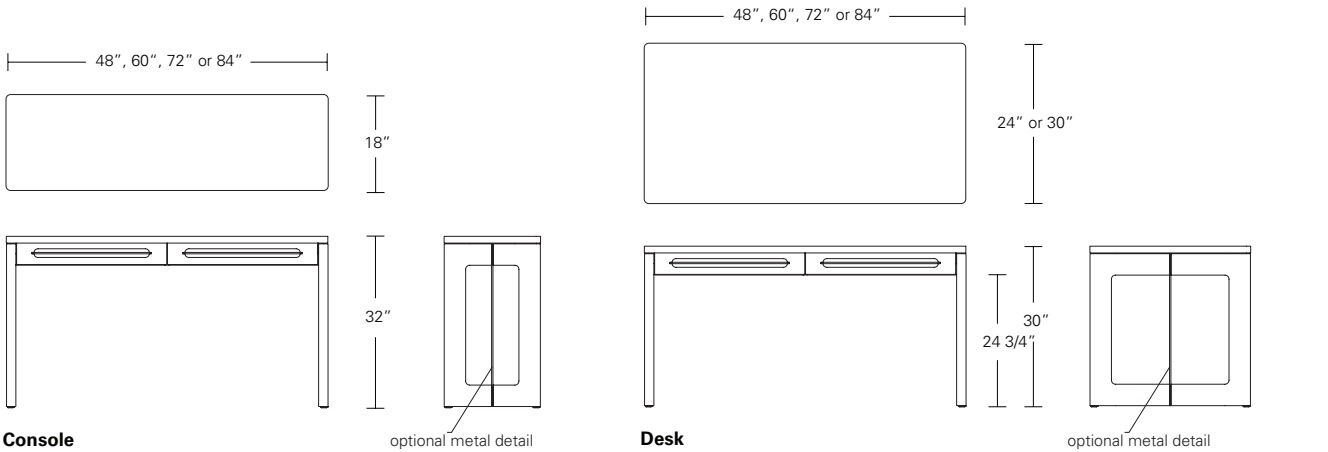

DESCRIPTION FINISH OPTIONS

Bruneau Console, Desks & Vanity:
Solid wood frame with radiused corners and veneered top. Integrated pulls in covered solid wood fronts with metal inlay. Soft-close drawers and leveling feet.

Options:
Integrated metal pull and optional metal detail on leg in satin brass, medium bronze, dark bronze, or satin aluminum.

Custom Orders:
Custom sizes, woods and finishes are available. Please request a price quotation.

Standard - Natural / Stained:

Bronze Ash, Burnt Ash, Ebonized Ash, Grey Ash, Oak, Bluff Oak, Grey Oak, Fumed Oak, Desert Oak, Ebonized Oak, Moka Oak, Walnut, Medium Walnut, Dark Walnut, Ebonized Walnut, Grey Walnut, Silver Walnut, Terra Walnut, Bronze Walnut, Claro Toned Walnut.

Premium - Cerused / Bleached:

Bleached Ash, Cerused Grey Ash, Cerused Bronze Ash, Cerused Burnt Ash, Bleached Walnut, Cerused Walnut, Cerused Grey Walnut, Cerused Silver Walnut, Cerused Bronze Walnut, Cerused Oak, Bleached Oak.