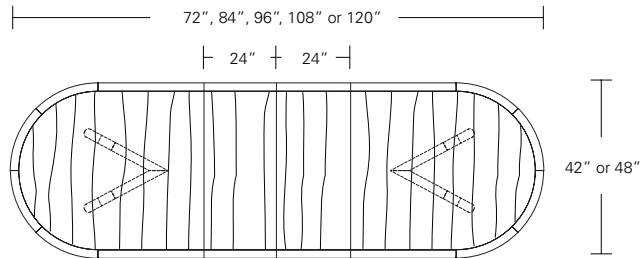

Racetrack Extension Table