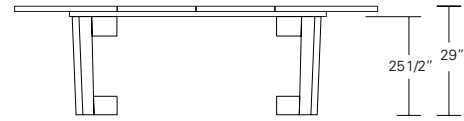

68", 74", 84", 90" or 96"

25 1/2" 29"

48", 54", 60",  
66" or 72"

**Duette Round Extension Table (with one leaf)**

48"W (68" w/one 20" leaf) x 48"D x 29"H  
54"W (74" w/one 20" leaf) x 54"D x 29"H  
60"W (84" w/one 24" leaf) x 60"D x 29"H  
66"W (90" w/one 24" leaf) x 66"D x 29"H  
72"W (96" w/one 24" leaf) x 72"D x 29"H

96", 102", 108", 114" or 120"

25 1/2" 29"

48", 54", 60",  
66" or 72"

**Duette Round Extension Table (split base with two leaves)**

48"W (96" w/two 24" leaves) x 48"D x 29"H  
54"W (102" w/two 24" leaves) x 54"D x 29"H  
60"W (108" w/two 24" leaves) x 60"D x 29"H  
66"W (114" w/two 24" leaves) x 66"D x 29"H  
72"W (120" w/two 24" leaves) x 72"D x 29"H