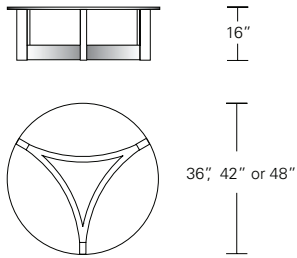

**NEXUS ROUND COCKTAIL TABLE W/INSET GLASS TOP 42W x 42D x 16H**

Shown in Burnt Ash.

The precise joinery of this table's three curved stretchers to its legs yields a striking triangular composition. The wood rim and inset glass top version of this table add a traditional touch to the table's more modern base form.