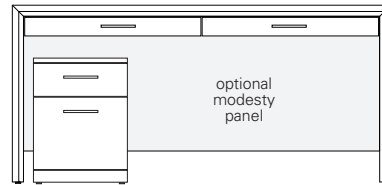

**Optional Pedestal
Optional Modesty Panel**