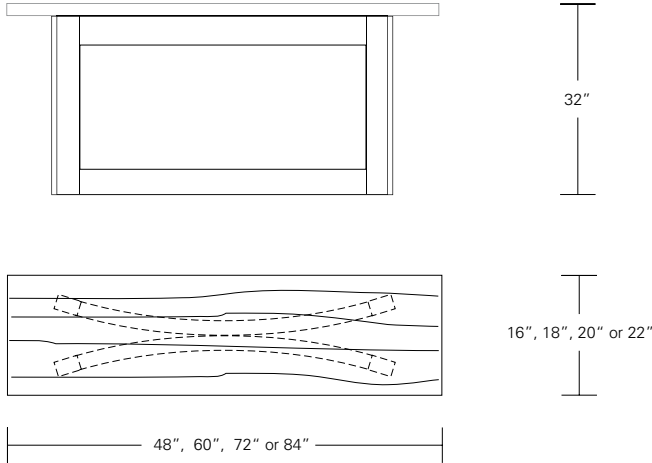

Nexus Console

48" W x 16" D x 32" H
60" W x 18" D x 32" H
72" W x 20" D x 32" H
84" W x 22" D x 32" H

DESCRIPTION	FINISH OPTIONS	
Nexus Console: Veneer top with solid wood or thick veneer edging. Curved base with solid wood vertical frame members. Custom Orders: Custom sizes, woods, veneer patterns and finishes are available. Please request a price quotation.	Standard - Natural / Stained: Bronze Ash, Burnt Ash, Ebonized Ash, Grey Ash, Oak, Bluff Oak, Grey Oak, Fumed Oak, Desert Oak, Ebonized Oak, Moka Oak, Walnut, Medium Walnut, Dark Walnut, Ebonized Walnut, Grey Walnut, Silver Walnut, Terra Walnut, Bronze Walnut, Claro Toned Walnut.	Premium - Cerused / Bleached: Bleached Ash, Cerused Grey Ash, Cerused Bronze Ash, Cerused Burnt Ash, Bleached Walnut, Cerused Walnut, Cerused Grey Walnut, Cerused Silver Walnut, Cerused Bronze Walnut, Cerused Oak, Bleached Oak.