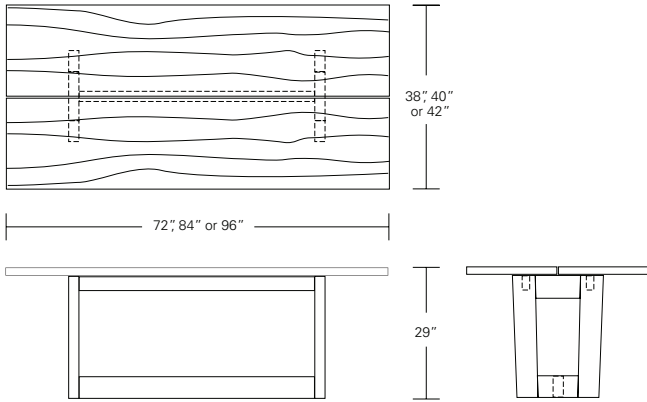

**Duette Table**

72"W x 38"D x 29"H  
 84"W x 40"D x 29"H  
 96"W x 42"D x 29"H

**Duette Live Edge Option**

**Duette Butterfly Option**

**Duette Extension Table**

72"W (104" w/two 16" leaves) x 38"D x 29"H  
 84"W (116" w/two 16" leaves) x 40"D x 29"H  
 96"W (128" w/two 16" leaves) x 42"D x 29"H  
 Continuous grain upon availability

**DUETTE EXTENSION TABLE - LIVE EDGE**

**84W x 40D x 29H  
(116W W/ 2 LEAVES)**

Shown in optional Claro Walnut top with live edge and Claro Toned Walnut base.

Exquisite matched sets of extra long live edge slabs allow a continuous natural edge along the main table and its accompanying leaves. A pull-out apron from under each table end provides support and alignment for the leaves. Duette Extension Tables are available in a variety of sizes and in straight edged versions.