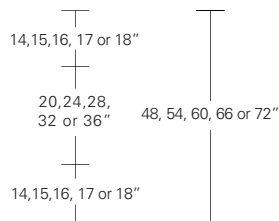

ROULETTE ROUND & SQUARE TABLES

Roulette Round Table

42" W x 42" D x 29" H
48" W x 48" D x 29" H
54" W x 54" D x 29" H
60" W x 60" D x 29" H
66" W x 66" D x 29" H
72" W x 72" D x 29" H

Round Extension Table (w/self-storing leaf)

48" W (68" w/one 20" leaf) x 48" D x 29" H
54" W (74" w/one 20" leaf) x 54" D x 29" H
60" W (84" w/one 24" leaf) x 60" D x 29" H
66" W (90" w/one 24" leaf) x 66" D x 29" H
72" W (96" w/one 24" leaf) x 72" D x 29" H

Round Split Base Extension Table

48" W (96" w/two 24" leaves) x 48" D x 29" H
54" W (102" w/two 24" leaves) x 54" D x 29" H
60" W (108" w/two 24" leaves) x 60" D x 29" H
66" W (114" w/two 24" leaves) x 66" D x 29" H
72" W (120" w/two 24" leaves) x 72" D x 29" H

Roulette Square Table

42" W x 42" D x 29" H
48" W x 48" D x 29" H
54" W x 54" D x 29" H
60" W x 60" D x 29" H
66" W x 66" D x 29" H
72" W x 72" D x 29" H

Square Extension Table (w/self-storing leaf)

48" W (68" w/one 20" leaf) x 48" D x 29" H
54" W (74" w/one 20" leaf) x 54" D x 29" H
60" W (84" w/one 24" leaf) x 60" D x 29" H
66" W (90" w/one 24" leaf) x 66" D x 29" H
72" W (96" w/one 24" leaf) x 72" D x 29" H

Square Split Base Extension Table

48" W (96" w/two 24" leaves) x 48" D x 29" H
54" W (102" w/two 24" leaves) x 54" D x 29" H
60" W (108" w/two 24" leaves) x 60" D x 29" H
66" W (114" w/two 24" leaves) x 66" D x 29" H
72" W (120" w/two 24" leaves) x 72" D x 29" H

Lazy Susan Option

Round

Base Only for Round or Square Top