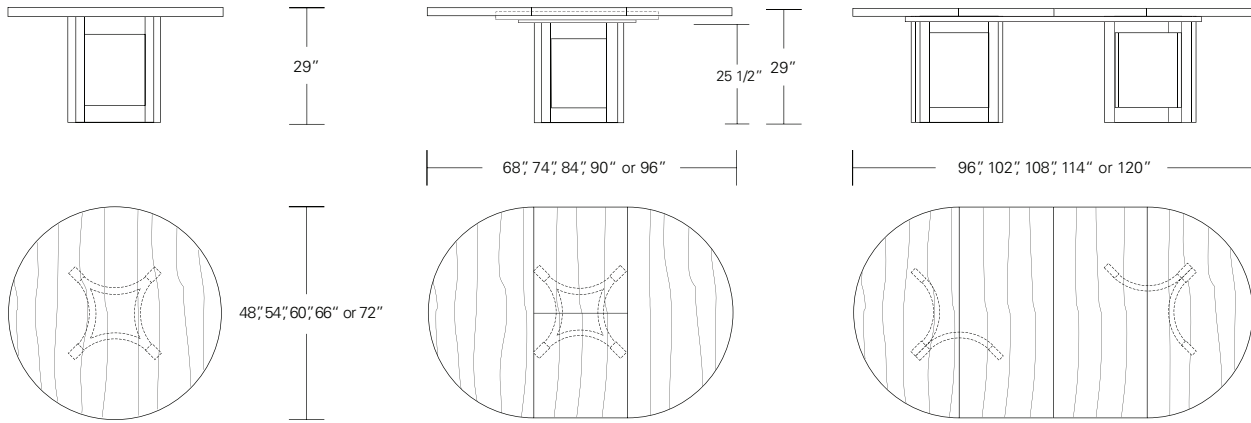

**NEXUS ROUND TABLE WITH INSET LAZY SUSAN**

**60W x 60D x 29H**

Shown in Medium Mahogany with optional Lazy Susan.

This table's precise yet simple base form begins with curved stretchers that are masterfully bisected then joined to the table's legs. The stylish functionality of the optional inset Lazy Susan will add a communal touch to both elegant and informal gatherings.