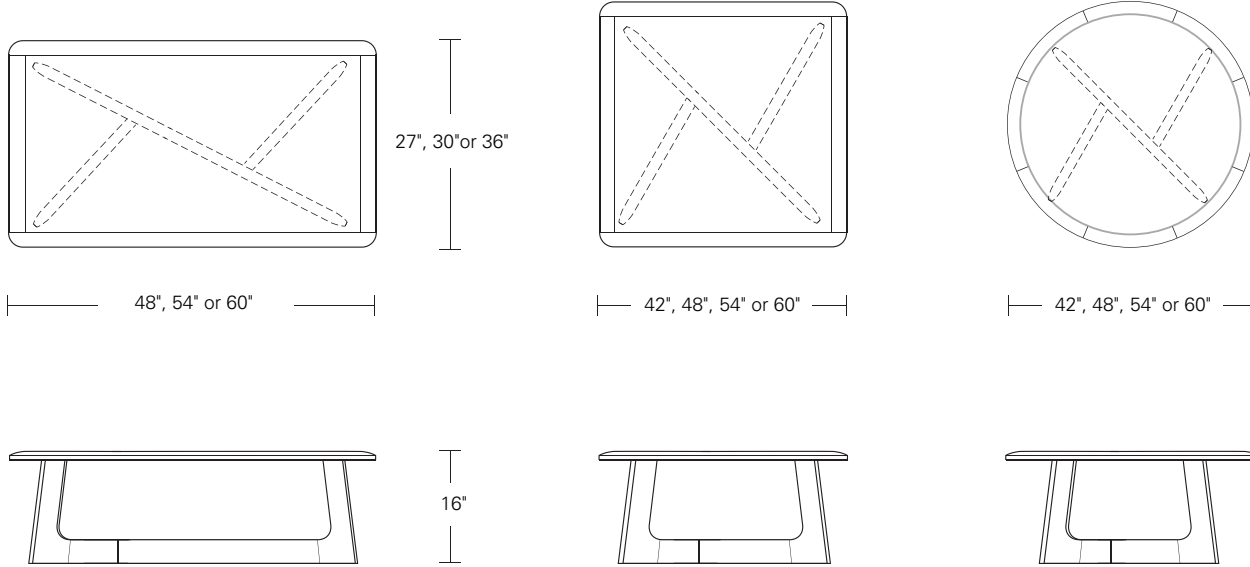

**KEMIZO SQUARE COCKTAIL TABLE**

48W x 48D x 16H

Shown in Terra Walnut.

The Kemizo Cocktail Table features a diagonal base stretcher with acute and obtuse leg angles, rounded corners, and softened profiles. Available in a range of square, round and rectangular sizes in 32 standard finishes and optional metal inlay.