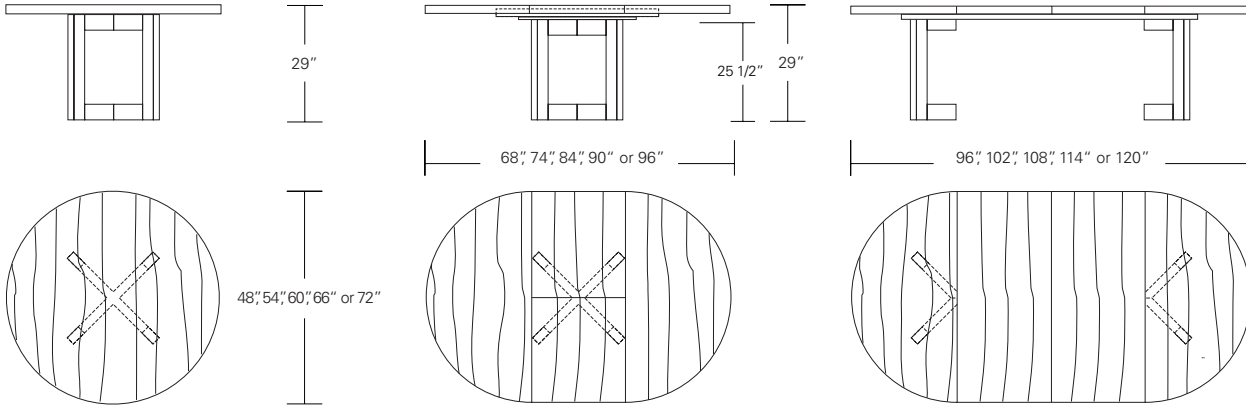

Extended with one leaf

**POINTE ROUND EXTENSION TABLE - SPLIT BASE**

**60W x 60D x 29H  
(84W-1 LEAF, 108W-2 LEAVES)**

Shown in Medium Walnut

The refined Pointe Table is available as a fixed table or with one or two leaves. This Pointe with its two leaves features an unexpected base split as it divides at the center of its stretcher intersection. These tables are available with round or square tops in a variety sizes and finishes.

POINTE ROUND & SQUARE TABLE

**Pointe Round Table**

42"W x 42"D x 29"H  
 48"W x 48"D x 29"H  
 54"W x 54"D x 29"H  
 60"W x 60"D x 29"H  
 66"W x 66"D x 29"H  
 72"W x 72"D x 29"H

**Round Extension Table (with self storing leaf)**