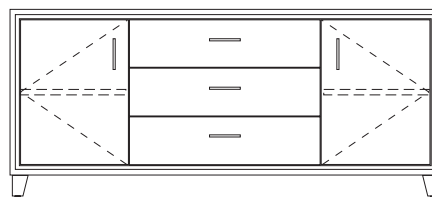

Arris Media Console