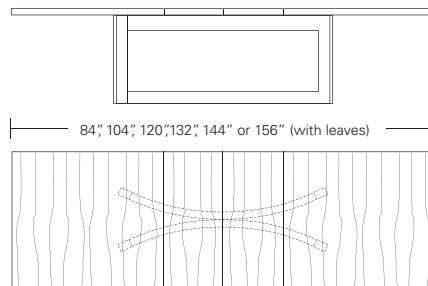

Nexus Extension Table C (with leaves in center)

- 60"W (84" w/one 24" leaf) x 32"D x 29 1/4"H
- 72"W (104" w/two 16" leaves) x 38"D x 29 1/4"H
- 84"W (120" w/two 18" leaves) x 40"D x 29 1/4"H
- 96"W (132" w/two 18" leaves) x 42"D x 29 1/4"H
- 108"W (120" w/two 18" leaves) x 44"D x 29 1/4"H
- 120"W (132" w/two 18" leaves) x 48"D x 29 1/4"H

Nexus Extension Table C (with leaves)

DESCRIPTION	FINISH OPTIONS	
Nexus Table: Veneer top with solid wood or thick veneer edging. Curved base with solid wood vertical frame members. Options: Sunburst veneer pattern. Metal inlay edge detail. Metal Inlay Options: Dark bronze, medium bronze, satin brass or satin aluminum. Custom Orders: Custom sizes, woods and finishes are available. Please request a price quotation.	Standard - Natural / Stained:	Premium - Cerused / Bleached:
	Bronze Ash, Burnt Ash, Ebonized Ash, Grey Ash, Oak, Bluff Oak, Grey Oak, Fumed Oak, Desert Oak, Ebonized Oak, Moka Oak, Walnut, Medium Walnut, Dark Walnut, Ebonized Walnut, Grey Walnut, Silver Walnut, Terra Walnut, Bronze Walnut, Claro Toned Walnut.	Bleached Ash, Cerused Grey Ash, Cerused Bronze Ash, Cerused Burnt Ash, Bleached Walnut, Cerused Walnut, Cerused Grey Walnut, Cerused Silver Walnut, Cerused Bronze Walnut, Cerused Oak, Bleached Oak.