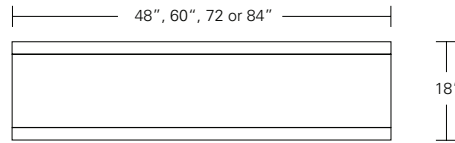

Console

DESCRIPTION	FINISH OPTIONS	
Arris Desk & Console: Profiled and mitered solid wood frame with veneer top. Levelers. Options: Drawers, drawer dividers, shelves, Leather top, modesty panel, leg wire-chase, wood or metal grommets to match hardware. Satin brass, medium bronze, dark bronze, and satin or polished stainless steel pulls. Custom Orders: Custom sizes, woods and finishes are available. Please request a price quotation.	Standard - Natural / Stained: Bronze Ash, Burnt Ash, Ebonized Ash, Grey Ash, Oak, Bluff Oak, Grey Oak, Fumed Oak, Desert Oak, Ebonized Oak, Moka Oak, Walnut, Medium Walnut, Dark Walnut, Ebonized Walnut, Grey Walnut, Silver Walnut, Terra Walnut, Bronze Walnut, Claro Toned Walnut.	Premium - Cerused / Bleached: Bleached Ash, Cerused Grey Ash, Cerused Bronze Ash, Cerused Burnt Ash, Bleached Walnut, Cerused Walnut, Cerused Grey Walnut, Cerused Silver Walnut, Cerused Bronze Walnut, Cerused Oak, Bleached Oak.