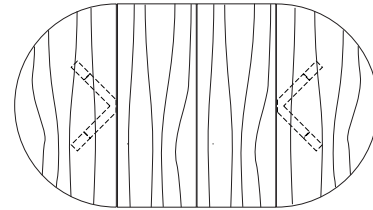

96", 102", 108", 114" or 120"

Duette Round Extension Table (split base with two leaves)

48"W (96" w/two 24" leaves) x 48"D x 29"H
54"W (102" w/two 24" leaves) x 54"D x 29"H
60"W (108" w/two 24" leaves) x 60"D x 29"H
66"W (114" w/two 24" leaves) x 66"D x 29"H
72"W (120" w/two 24" leaves) x 72"D x 29"H

48", 54", 60", 66" or 72"