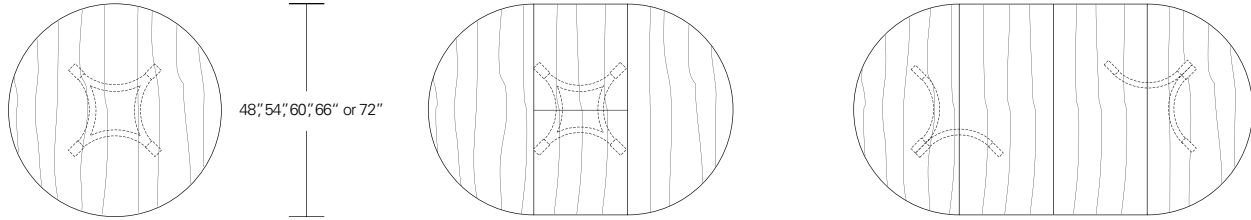

**NEXUS ROUND TABLE**

**60W x 60D x 29H**

Shown in Bronze Walnut with optional metal inlay in Medium Bronze

The Nexus Table's precise yet simple base form begins with modern curved stretchers that are masterfully bisected then joined to the table's legs. The refined monolithic table top sets on the concave base ensemble. An optional metal inlay highlights the table's edge.