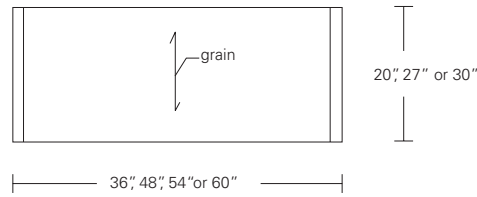

Contour Cocktail Table 36"W x 20"D x 15"H
48"W x 20"D x 15"H
54"W x 20"D x 15"H
48"W x 27"D x 15"H
54"W x 27"D x 15"H
60"W x 30"D x 15"H