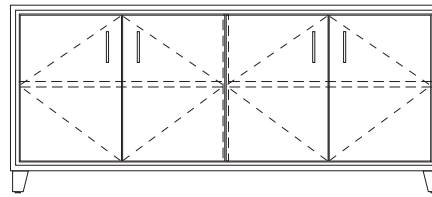

Arris Dresser