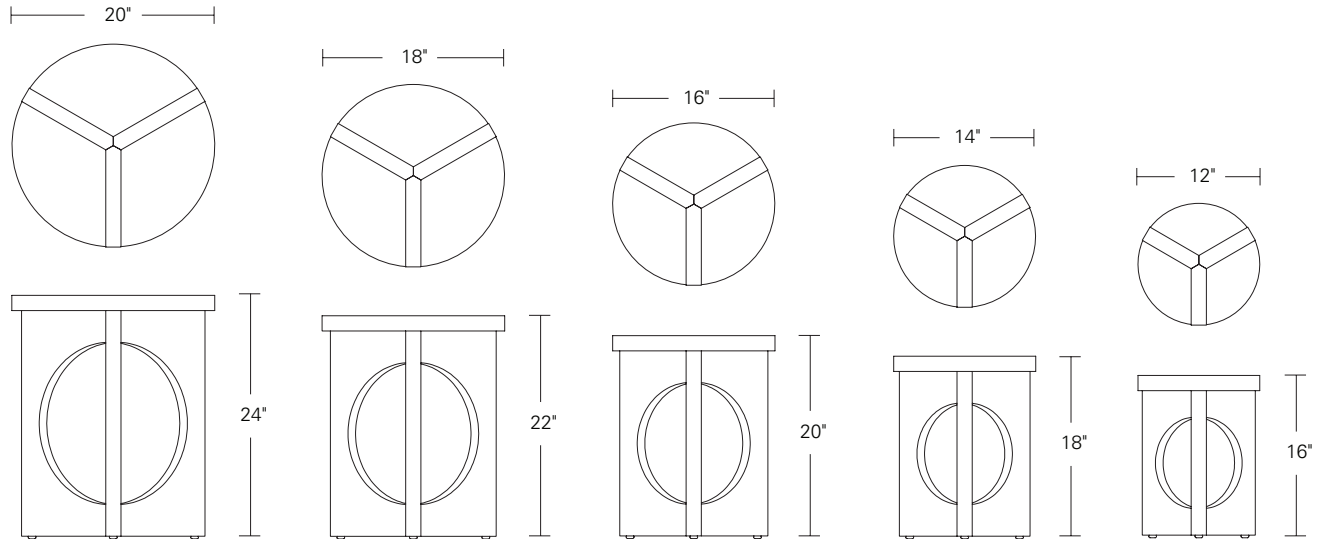

**CAMEO SIDE TABLES**

20 Diam x 24H, 16 Diam x 20H, 12 Diam x 16H

Shown in optional solid Claro Walnut.

Cameo Side Tables have a three legged solid wood base with a connecting trio of circular cut-outs. The modern geometric design and positive and negative spaces create a visual continuity. Cameo Side Tables are available in five diameters and heights in an array of standard finishes.