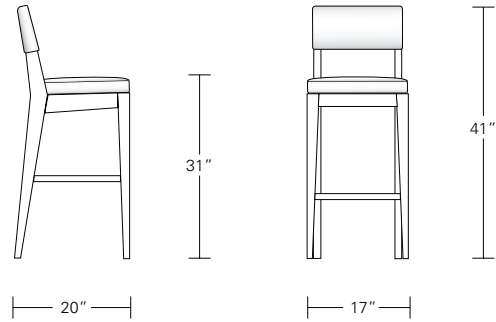

Cadet Bar Stool
17"W x 20"D x 41"H