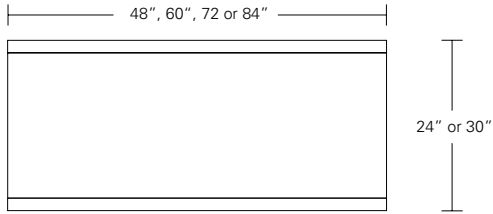

Desk

DESCRIPTION	FINISH OPTIONS	
Arris Desk & Console: Profiled and mitered solid wood frame with veneer top. Levelers. Options: Drawers, drawer dividers, shelves, Leather top, modesty panel, leg wire-chase, wood or metal grommets to match hardware. Satin brass, medium bronze, dark bronze, and satin or polished stainless steel pulls. Custom Orders: Custom sizes, woods and finishes are available. Please request a price quotation.	Standard - Natural / Stained: Bronze Ash, Burnt Ash, Ebonized Ash, Grey Ash, Oak, Bluff Oak, Grey Oak, Fumed Oak, Desert Oak, Ebonized Oak, Moka Oak, Walnut, Medium Walnut, Dark Walnut, Ebonized Walnut, Grey Walnut, Silver Walnut, Terra Walnut, Bronze Walnut, Claro Toned Walnut.	Premium - Cerused / Bleached: Bleached Ash, Cerused Grey Ash, Cerused Bronze Ash, Cerused Burnt Ash, Bleached Walnut, Cerused Walnut, Cerused Grey Walnut, Cerused Silver Walnut, Cerused Bronze Walnut, Cerused Oak, Bleached Oak.