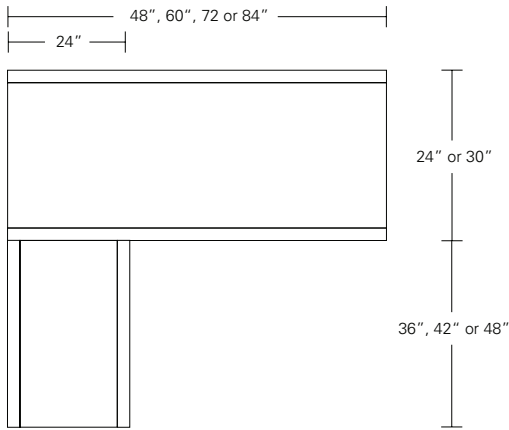

Return

DESCRIPTION	FINISH OPTIONS	
Arris Desk & Console: Profiled and mitered solid wood frame with veneer top. Levelers. Options: Drawers, drawer dividers, shelves, Leather top, modesty panel, leg wire-chase, wood or metal grommets to match hardware. Satin brass, medium bronze, dark bronze, and satin or polished stainless steel pulls. Custom Orders: Custom sizes, woods and finishes are available. Please request a price quotation.	Standard - Natural / Stained: Bronze Ash, Burnt Ash, Ebonized Ash, Grey Ash, Oak, Bluff Oak, Grey Oak, Fumed Oak, Desert Oak, Ebonized Oak, Moka Oak, Walnut, Medium Walnut, Dark Walnut, Ebonized Walnut, Grey Walnut, Silver Walnut, Terra Walnut, Bronze Walnut, Claro Toned Walnut.	Premium - Cerused / Bleached: Bleached Ash, Cerused Grey Ash, Cerused Bronze Ash, Cerused Burnt Ash, Bleached Walnut, Cerused Walnut, Cerused Grey Walnut, Cerused Silver Walnut, Cerused Bronze Walnut, Cerused Oak, Bleached Oak.