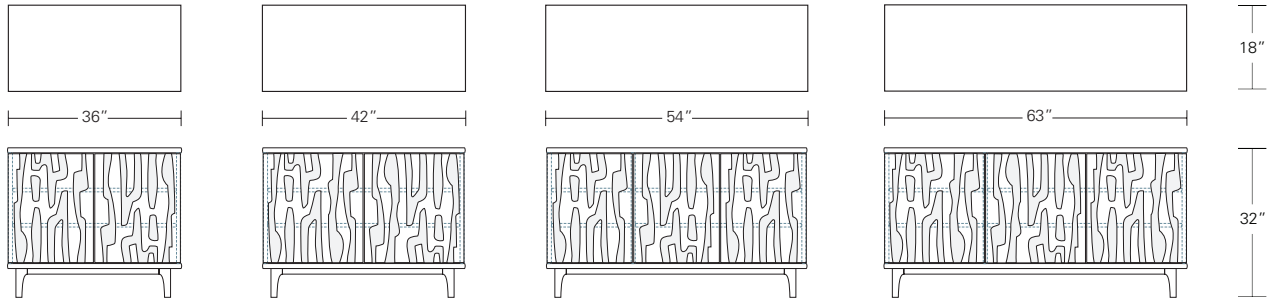

**ASTRATTO 84**

**84W x 18D x 32H**

Shown in Grey Walnut with Grey Glaze.

The Astratto features abstract figurative forms carved into its door and drawer fronts. Profiled edges on the case and a slender solid wood base frame the cabinet's relief composition. Touch latch hardware maintains a clean, uninterrupted cabinet face. Available in a variety of sizes, configurations, woods and finishes.