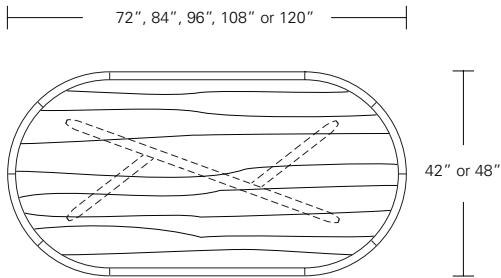

**Kemizo Table**

- 72" W x 42" D x 29" H
- 84" W x 42" D x 29" H
- 96" W x 42" D x 29" H
- 108" W x 42" D x 29" H
- 120" W x 48" D x 29" H

**Kemizo Extension Table**

- 72" W (104" w/two 16" leaves) x 42" D x 29 1/4" H
- 84" W (120" w/two 18" leaves) x 42" D x 29 1/4" H
- 96" W (132" w/two 18" leaves) x 42" D x 29 1/4" H
- 108" W (144" w/two 18" leaves) x 42" D x 29 1/4" H
- 120" W (156" w/two 18" leaves) x 48" D x 29 1/4" H

**KEMIZO RACETRACK TABLE**

96 W x 42 D x 29 1/4 H  
(114W w/1 LEAF, 132W w/2 LEAVES)

Extension version shown with self-storing pivoting leaves in in Bluff Oak and optional Satin Brass inlay.

The Kemizo Table features a diagonal linear gesture with rounded corners, softened profiles and an optional metal inlay. The Kemizo Extension Table includes two standard leaves or as shown with self-storing pivoting leaves that fold neatly in the base of the table.