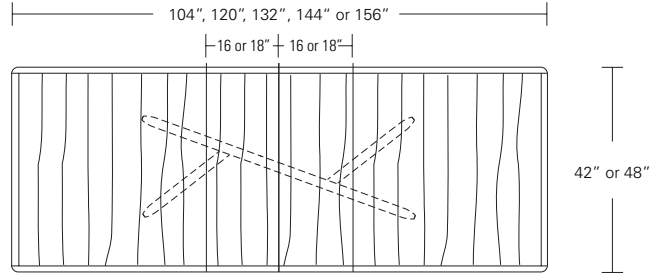

**KEMIZO TABLE**

**96W x 42D x 29H**

Shown in Terra Walnut.

The Kemizo Table base features a main diagonal stretcher with angled offset legs. The profiled edges and radii soften the angular form of the table base. This streamlined all wood version has a compelling double profiled table top edge. Available with an optional metal inlay and in fixed or extension versions.

**Kemizo Table**

- 72" W x 42" D x 29" H
- 84" W x 42" D x 29" H
- 96" W x 42" D x 29" H
- 108" W x 42" D x 29" H
- 120" W x 48" D x 29" H

**Kemizo Extension Table**

- 72" W (104" w/two 16" leaves) x 42" D x 29 1/4" H
- 84" W (120" w/two 18" leaves) x 42" D x 29 1/4" H
- 96" W (132" w/two 18" leaves) x 42" D x 29 1/4" H
- 108" W (144" w/two 18" leaves) x 42" D x 29 1/4" H
- 120" W (156" w/two 18" leaves) x 48" D x 29 1/4" H