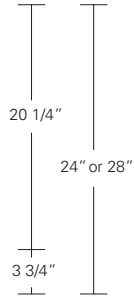

Arris Night Cabinet B
(two doors)