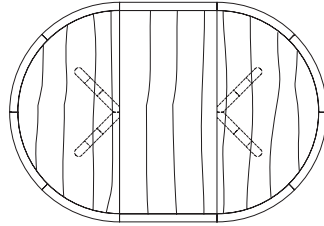

**CAMEO ROUND EXTENSION TABLE**

**60W x 60D x 29H**  
**(84" w/1 LEAF, 108" w/2 LEAVES)**

Shown in Fumed Oak with Dark Bronze metal inlay.

The Cameo Round Extension Table features a graphic geometric base design that forms two intersecting circles. The base splits to accommodate one or two 24" leaves. Cameos are available in several shapes, sizes, and in fixed or extension versions. A wide range of wood finishes and metal inlay options offer endless variations.

# CAMEO ROUND & SQUARE TABLE

29"

25 1/2" 29 1/4"

72", 78", 84", 90" or 96"

96", 102", 108", 114" or 120"

42", 48", 54",  
60", 66" or 72"

## Cameo Round Table

42"W x 42"D x 29"H  
48"W x 48"D x 29"H  
54"W x 54"D x 29"H  
60"W x 60"D x 29"H  
66"W x 66"D x 29"H  
72"W x 72"D x 29"H

## Round Extension Table (split base with one leaf)

48"W (72" w/one 24" leaf) x 48"D x 29 1/4"H  
54"W (78" w/one 24" leaf) x 54"D x 29 1/4"H  
60"W (84" w/one 24" leaf) x 60"D x 29 1/4"H  
66"W (90" w/one 24" leaf) x 66"D x 29 1/4"H  
72"W (96" w/one 24" leaf) x 72"D x 29 1/4"H