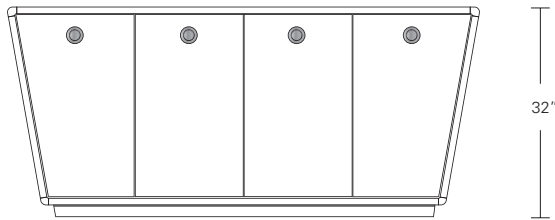

CONTOUR BUFFET, SIDEBOARD, CONSOLE

Contour Buffet 60"W x 21"D x 32"H
72"W x 21"D x 32"H
84"W x 21"D x 32"H