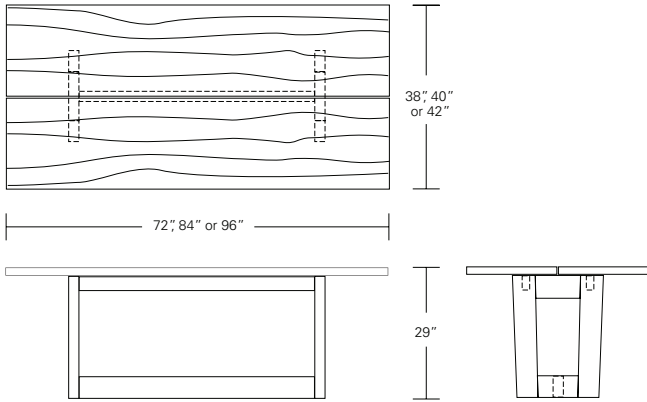

48"W (68" w/one 20" leaf) x 48"D x 29"H  
 54"W (74" w/one 20" leaf) x 54"D x 29"H  
 60"W (84" w/one 24" leaf) x 60"D x 29"H  
 66"W (90" w/one 24" leaf) x 66"D x 29"H  
 72"W (96" w/one 24" leaf) x 72"D x 29"H

96", 102", 108", 114" or 120"

**Duette Square Extension Table (split base with two leaves)**

48"W (96" w/two 24" leaves) x 48"D x 29"H  
 54"W (102" w/two 24" leaves) x 54"D x 29"H  
 60"W (108" w/two 24" leaves) x 60"D x 29"H  
 66"W (114" w/two 24" leaves) x 66"D x 29"H  
 72"W (120" w/two 24" leaves) x 72"D x 29"H

**Duette Table**

72"W x 38"D x 29"H  
 84"W x 40"D x 29"H  
 96"W x 42"D x 29"H

**Duette Live Edge Option**

**Duette Butterfly Option**

**Duette Extension Table**

72"W (104" w/two 16" leaves) x 38"D x 29"H  
 84"W (116" w/two 16" leaves) x 40"D x 29"H  
 96"W (128" w/two 16" leaves) x 42"D x 29"H  
 Continuous grain upon availability