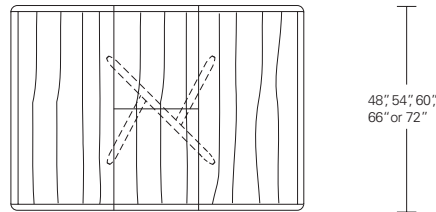

**Kemizo Round Table**

42"W x 42"D x 29"H  
 48"W x 48"D x 29"H  
 54"W x 54"D x 29"H  
 60"W x 60"D x 29"H  
 66"W x 66"D x 29"H  
 72"W x 72"D x 29"H

**Round Extension Table (w/self-storing leaf)**

48"W (68"w/one 20"leaf) x 48"D x 29"H  
 54"W (74"w/one 20"leaf) x 54"D x 29"H  
 60"W (84"w/one 24"leaf) x 60"D x 29"H  
 66"W (90"w/one 24"leaf) x 66"D x 29"H  
 72"W (96"w/one 24"leaf) x 72"D x 29"H

**Split Base Round Extension Table**

48"W (96"w/two 24"leaves) x 48"D x 29"H  
 54"W (102"w/two 24"leaves) x 54"D x 29"H  
 60"W (108"w/two 24"leaves) x 60"D x 29"H  
 66"W (114"w/two 24"leaves) x 66"D x 29"H  
 72"W (120"w/two 24"leaves) x 72"D x 29"H

**Kemizo Square Table**

42"W x 42"D x 29"H  
 48"W x 48"D x 29"H  
 54"W x 54"D x 29"H  
 60"W x 60"D x 29"H  
 66"W x 66"D x 29"H  
 72"W x 72"D x 29"H

**Square Extension Table (w/self-storing leaf)**

48"W (68"w/one 20"leaf) x 48"D x 29"H  
 54"W (74"w/one 20"leaf) x 54"D x 29"H  
 60"W (84"w/one 24"leaf) x 60"D x 29"H  
 66"W (90"w/one 24"leaf) x 66"D x 29"H  
 72"W (96"w/one 24"leaf) x 72"D x 29"H