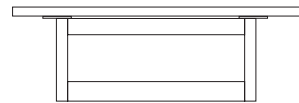

Duette Rectangular Cocktail Table X-Base

48" W x 28" D x 16" H
54" W x 32" D x 16" H
60" W x 36" D x 16" H

Duette Rectangular Cocktail Table

48" W x 28" D x 16" H
54" W x 32" D x 16" H
60" W x 36" D x 16" H

DESCRIPTION	FINISH OPTIONS	
Duette Table: Solid wood table top. Solid wood base with levelers. Custom Orders: Custom sizes, woods and finishes are available. Please request a price quotation.	Standard - Natural / Stained: Bronze Ash, Burnt Ash, Ebonized Ash, Grey Ash, Oak, Bluff Oak, Grey Oak, Fumed Oak, Desert Oak, Ebonized Oak, Moka Oak, Walnut, Medium Walnut, Dark Walnut, Ebonized Walnut, Grey Walnut, Silver Walnut, Terra Walnut, Bronze Walnut, Claro Toned Walnut.	Premium - Cerused / Bleached: Bleached Ash, Cerused Grey Ash, Cerused Bronze Ash, Cerused Burnt Ash, Bleached Walnut, Cerused Walnut, Cerused Grey Walnut, Cerused Silver Walnut, Cerused Bronze Walnut, Cerused Oak, Bleached Oak.