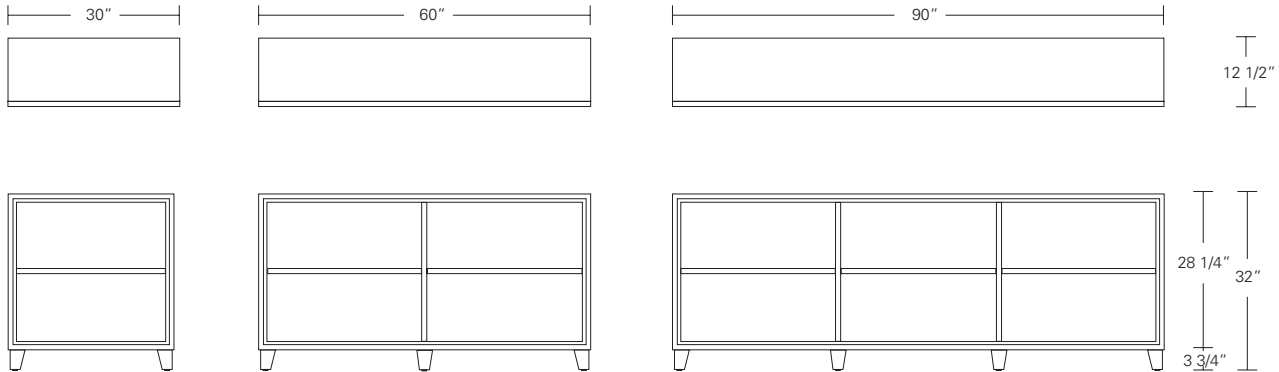

Arris Book Case

DESCRIPTION	FINISH OPTIONS	
Arris Bookcase: Veneer cabinet with profiled and mitered solid wood face frame. Adjustable shelves. Square tapered feet with levelers. Options: Doors, drawers, glass doors, glass shelves, low voltage lighting. Rectangular D pull in satin brass, medium bronze, dark bronze, and satin or polished stainless steel. Custom Orders: Custom sizes, woods and finishes are available. Please request a price quotation.	Standard - Natural / Stained: Bronze Ash, Burnt Ash, Ebonized Ash, Grey Ash, Oak, Bluff Oak, Grey Oak, Fumed Oak, Desert Oak, Ebonized Oak, Moka Oak, Walnut, Medium Walnut, Dark Walnut, Ebonized Walnut, Grey Walnut, Silver Walnut, Terra Walnut, Bronze Walnut, Claro Toned Walnut.	Premium - Cerused / Bleached: Bleached Ash, Cerused Grey Ash, Cerused Bronze Ash, Cerused Burnt Ash, Bleached Walnut, Cerused Walnut, Cerused Grey Walnut, Cerused Silver Walnut, Cerused Bronze Walnut, Cerused Oak, Bleached Oak.
	Custom Finishes Opaque Satin Lacquer for Fronts.