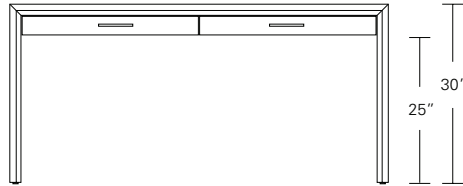

Desk

DESCRIPTION	FINISH OPTIONS	
Arris Desk & Console: Profiled and mitered solid wood frame with veneer top. Levelers. Options: Drawers, drawer dividers, shelves, Leather top, modesty panel, leg wire-chase, wood or metal grommets to match hardware. Satin brass, medium bronze, dark bronze, and satin or polished stainless steel pulls. Custom Orders: Custom sizes, woods and finishes are available. Please request a price quotation.	Standard - Natural / Stained: Bronze Ash, Burnt Ash, Ebonized Ash, Grey Ash, Oak, Bluff Oak, Grey Oak, Fumed Oak, Desert Oak, Ebonized Oak, Moka Oak, Walnut, Medium Walnut, Dark Walnut, Ebonized Walnut, Grey Walnut, Silver Walnut, Terra Walnut, Bronze Walnut, Claro Toned Walnut.	Premium - Cerused / Bleached: Bleached Ash, Cerused Grey Ash, Cerused Bronze Ash, Cerused Burnt Ash, Bleached Walnut, Cerused Walnut, Cerused Grey Walnut, Cerused Silver Walnut, Cerused Bronze Walnut, Cerused Oak, Bleached Oak.