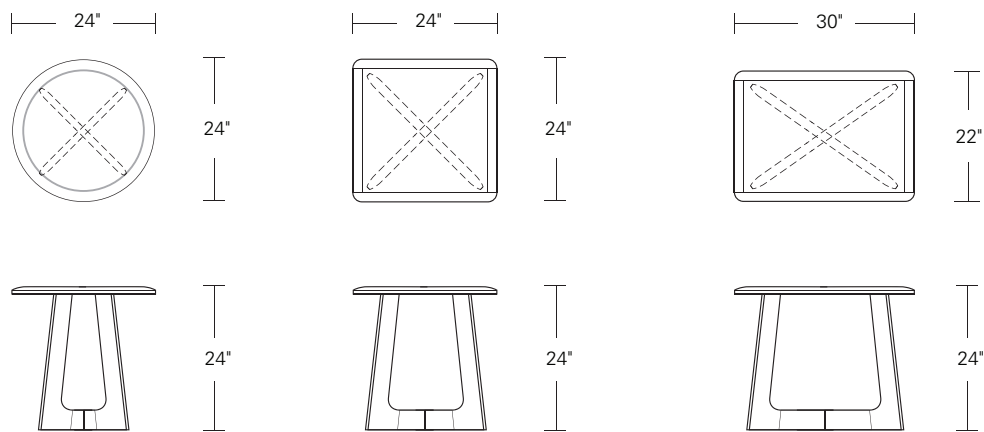

Round
24" W x 24" D x 24" H

Square
24" W x 24" D x 24" H

Rectangular
30" W x 22" D x 24" H

Edge Detail Options:

Veneer top with solid wood profiled edges on top and bottom.

Veneer top with solid wood profiled edge on top and optional metal inlay on bottom.

DESCRIPTION	FINISH OPTIONS	
Kemizo Side Table: Veneer top with solid wood edge. Solid wood base with levelers. Inlay Options: Dark bronze, medium bronze, satin brass or satin aluminum. Custom Orders: Custom sizes, woods, veneer patterns and finishes are available. Please request a price quotation.	Standard - Natural / Stained: Bronze Ash, Burnt Ash, Ebonized Ash, Grey Ash, Oak, Bluff Oak, Grey Oak, Fumed Oak, Desert Oak, Ebonized Oak, Moka Oak, Walnut, Medium Walnut, Dark Walnut, Ebonized Walnut, Grey Walnut, Silver Walnut, Terra Walnut, Bronze Walnut, Claro Toned Walnut.	Premium - Cerused / Bleached: Bleached Ash, Cerused Grey Ash, Cerused Bronze Ash, Cerused Burnt Ash, Bleached Walnut, Cerused Walnut, Cerused Grey Walnut, Cerused Silver Walnut, Cerused Bronze Walnut, Cerused Oak, Bleached Oak.