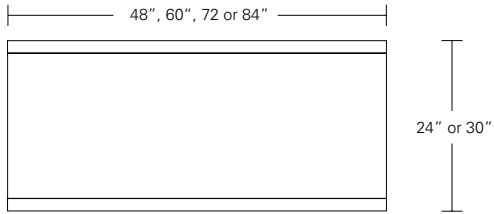

Desk

DESCRIPTION	FINISH OPTIONS	
Arris Desk & Console: Profiled and mitered solid wood frame with veneer top. Levelers. Options: Drawers, drawer dividers, shelves, Leather top, modesty panel, leg wire-chase, wood or metal grommets to match hardware. Satin brass, medium bronze, dark bronze, and satin or polished stainless steel pulls. Custom Orders: Custom sizes, woods and finishes are available. Please request a price quotation.	Standard - Natural / Stained: Bronze Ash, Burnt Ash, Ebonized Ash, Grey Ash, Oak, Bluff Oak, Grey Oak, Fumed Oak, Desert Oak, Ebonized Oak, Moka Oak, Walnut, Medium Walnut, Dark Walnut, Ebonized Walnut, Grey Walnut, Silver Walnut, Terra Walnut, Bronze Walnut, Claro Toned Walnut.	Premium - Cerused / Bleached: Bleached Ash, Cerused Grey Ash, Cerused Bronze Ash, Cerused Burnt Ash, Bleached Walnut, Cerused Walnut, Cerused Grey Walnut, Cerused Silver Walnut, Cerused Bronze Walnut, Cerused Oak, Bleached Oak.