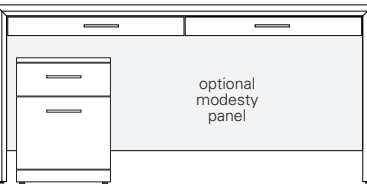

**Optional Pedestal
Optional Modesty Panel**