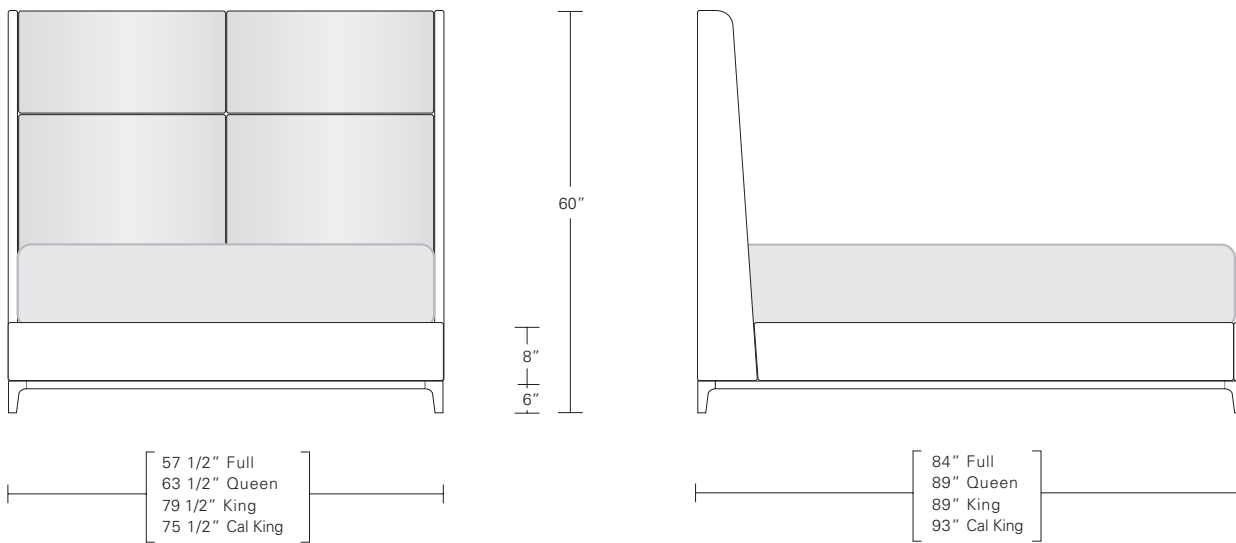

Luna Platform Bed (mattress required)

DESCRIPTION	FINISH OPTIONS	
Luna Bed: Fully upholstered footboard, rails, headboard and back panel in COM or COL. Solid wood base with levelers. Options: Upholstery in COM or COL. Custom Orders: Custom sizes, woods and finishes are available. Please request a price quotation.	Standard - Natural / Stained: Bronze Ash, Burnt Ash, Ebonized Ash, Grey Ash, Oak, Bluff Oak, Grey Oak, Fumed Oak, Desert Oak, Ebonized Oak, Moka Oak, Walnut, Medium Walnut, Dark Walnut, Ebonized Walnut, Grey Walnut, Silver Walnut, Terra Walnut, Bronze Walnut, Claro Toned Walnut.	Premium - Cerused / Bleached: Bleached Ash, Cerused Grey Ash, Cerused Bronze Ash, Cerused Burnt Ash, Bleached Walnut, Cerused Walnut, Cerused Grey Walnut, Cerused Silver Walnut, Cerused Bronze Walnut, Cerused Oak, Bleached Oak.
	Fabric and Leather Requirements COM: Full or Queen- 8 yards. King or Cal King- 10 yards. 54" wide plain fabric. Repeats and fabric less than 54" wide may require additional yardage. COL: Full or Queen 150 square feet. King or Cal King 180 square feet. Hides need to be 50-55 square feet. Smaller hides may require additional square feet.