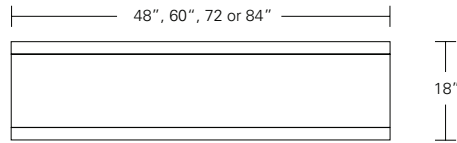

Console

DESCRIPTION	FINISH OPTIONS	
Arris Desk & Console: Profiled and mitered solid wood frame with veneer top. Levelers. Options: Drawers, drawer dividers, shelves, Leather top, modesty panel, leg wire-chase, wood or metal grommets to match hardware. Satin brass, medium bronze, dark bronze, and satin or polished stainless steel pulls. Custom Orders: Custom sizes, woods and finishes are available. Please request a price quotation.	Standard - Natural / Stained: Bronze Ash, Burnt Ash, Ebonized Ash, Grey Ash, Oak, Bluff Oak, Grey Oak, Fumed Oak, Desert Oak, Ebonized Oak, Moka Oak, Walnut, Medium Walnut, Dark Walnut, Ebonized Walnut, Grey Walnut, Silver Walnut, Terra Walnut, Bronze Walnut, Claro Toned Walnut.	Premium - Cerused / Bleached: Bleached Ash, Cerused Grey Ash, Cerused Bronze Ash, Cerused Burnt Ash, Bleached Walnut, Cerused Walnut, Cerused Grey Walnut, Cerused Silver Walnut, Cerused Bronze Walnut, Cerused Oak, Bleached Oak.