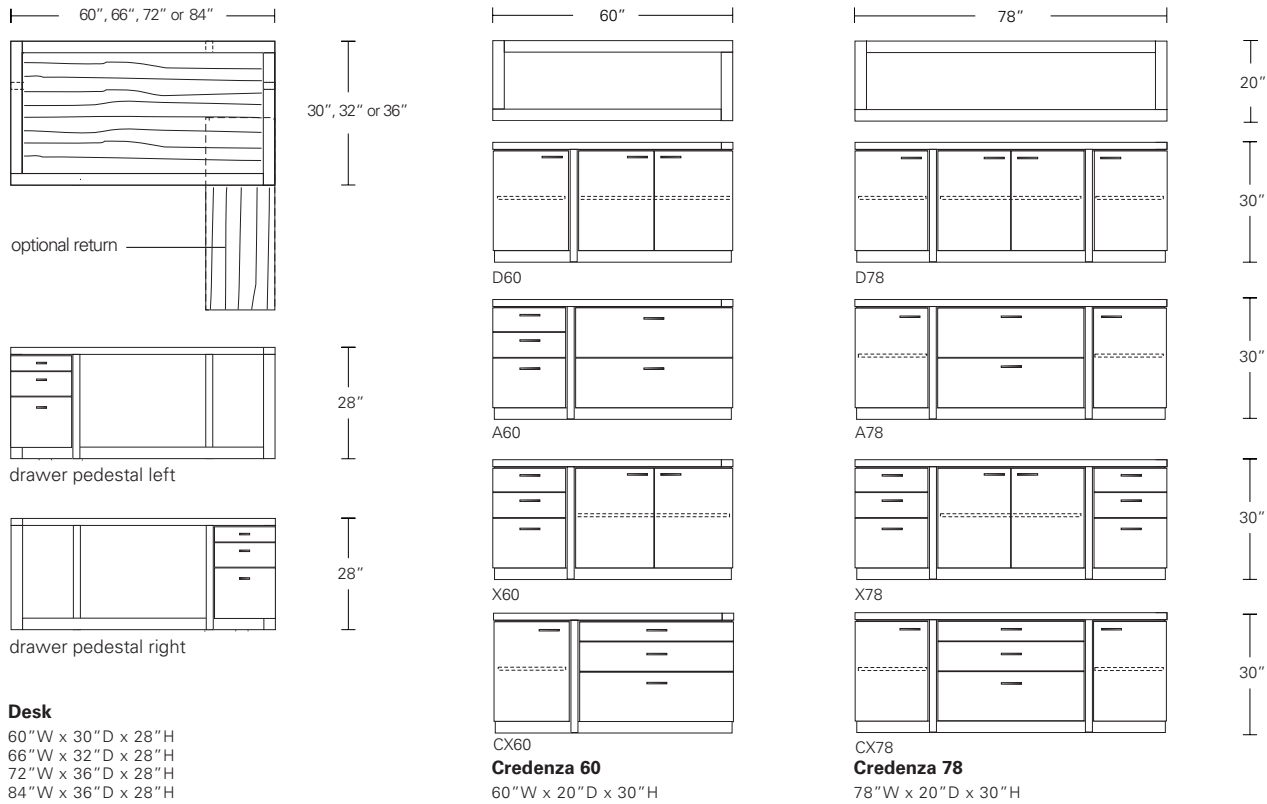

OFFSET DESK & CREDENZA

DESCRIPTION	FINISH OPTIONS	
Offset Desk: Veneer top with solid wood frame. Solid wood base with levelers. Options: Bar pulls in satin brass, medium bronze, dark bronze, and satin or polished stainless steel. Wood or metal grommet same finish as hardware and modesty panel. Custom Orders: Custom sizes, woods and finishes are available. Please request a price quotation.	Standard - Natural / Stained:	Premium - Cerused / Bleached:
	Bronze Ash, Burnt Ash, Ebonized Ash, Grey Ash, Oak, Bluff Oak, Grey Oak, Fumed Oak, Desert Oak, Ebonized Oak, Moka Oak, Walnut, Medium Walnut, Dark Walnut, Ebonized Walnut, Grey Walnut, Silver Walnut, Terra Walnut, Bronze Walnut, Claro Toned Walnut.	Bleached Ash, Cerused Grey Ash, Cerused Bronze Ash, Cerused Burnt Ash, Bleached Walnut, Cerused Walnut, Cerused Grey Walnut, Cerused Silver Walnut, Cerused Bronze Walnut, Cerused Oak, Bleached Oak.