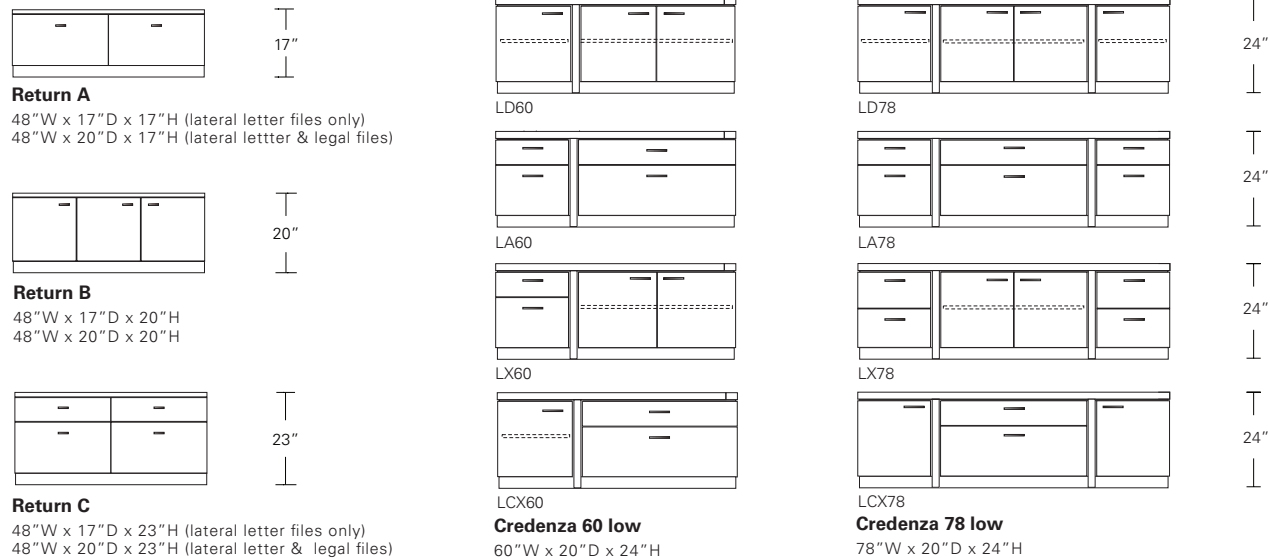

OFFSET DESK & CREDENZA

DESCRIPTION	FINISH OPTIONS	
Offset Desk: Veneer top with solid wood frame. Solid wood base with levelers. Options: Bar pulls in satin brass, medium bronze, dark bronze, and satin or polished stainless steel. Wood or metal grommet same finish as hardware and modesty panel. Custom Orders: Custom sizes, woods and finishes are available. Please request a price quotation.	Standard - Natural / Stained: Bronze Ash, Burnt Ash, Ebonized Ash, Grey Ash, Oak, Bluff Oak, Grey Oak, Fumed Oak, Desert Oak, Ebonized Oak, Moka Oak, Walnut, Medium Walnut, Dark Walnut, Ebonized Walnut, Grey Walnut, Silver Walnut, Terra Walnut, Bronze Walnut, Claro Toned Walnut.	Premium - Cerused / Bleached: Bleached Ash, Cerused Grey Ash, Cerused Bronze Ash, Cerused Burnt Ash, Bleached Walnut, Cerused Walnut, Cerused Grey Walnut, Cerused Silver Walnut, Cerused Bronze Walnut, Cerused Oak, Bleached Oak.