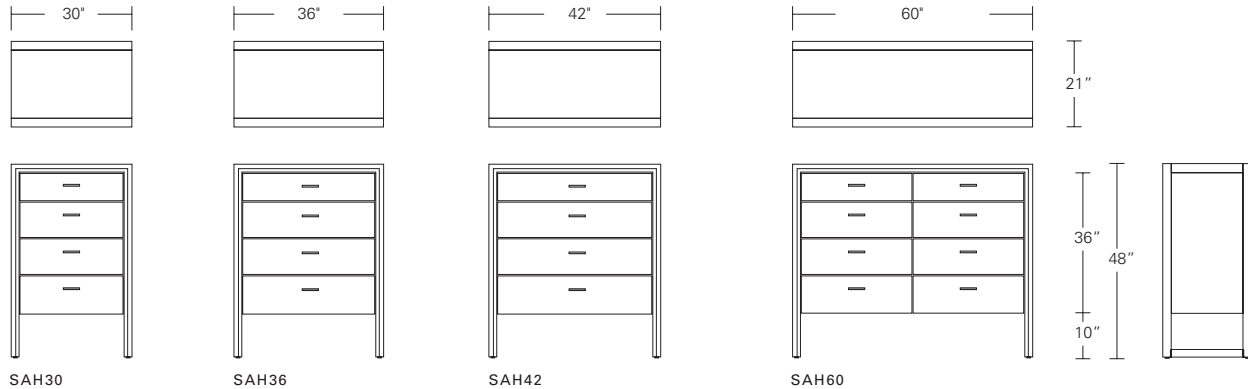

SAH30
Arris High Sled Dresser

SAH36

SAH42

SAH60

DESCRIPTION	FINISH OPTIONS	
Arris Sled Casegoods: Profiled and mitered solid wood frame. Veneered case with doors or drawers. Adjustable shelves behind doors. Soft close hinges and drawer slides. Pull Options: Rectangular D pulls in satin brass, medium bronze, dark bronze, and satin or polished stainless steel. Options: Drawer inserts, vented removable back with wire management. Custom Orders: Custom sizes, woods and finishes are available. Please request a price quotation.	Standard - Natural / Stained: Bronze Ash, Burnt Ash, Ebonized Ash, Grey Ash, Oak, Bluff Oak, Grey Oak, Fumed Oak, Desert Oak, Ebonized Oak, Moka Oak, Walnut, Medium Walnut, Dark Walnut, Ebonized Walnut, Grey Walnut, Silver Walnut, Terra Walnut, Bronze Walnut, Claro Toned Walnut.	Premium - Cerused / Bleached: Bleached Ash, Cerused Grey Ash, Cerused Bronze Ash, Cerused Burnt Ash, Bleached Walnut, Cerused Walnut, Cerused Grey Walnut, Cerused Silver Walnut, Cerused Bronze Walnut, Cerused Oak, Bleached Oak.
	Custom Finishes Opaque Satin Lacquer for Fronts.