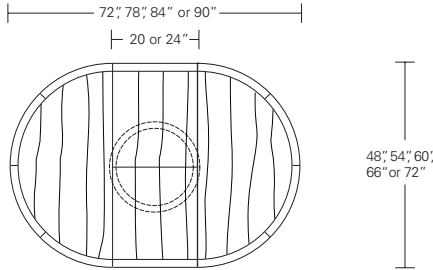

**Solstice Round Table**

42"W x 42"D x 29"H  
 48"W x 48"D x 29"H  
 54"W x 54"D x 29"H  
 60"W x 60"D x 29"H  
 66"W x 66"D x 29"H  
 72"W x 72"D x 29"H

**Round Extension Table (w/self-storing leaf)**

48"W (68"w/one 20"leaf) x 48"D x 29"H  
 54"W (74"w/one 20"leaf) x 54"D x 29"H  
 60"W (84"w/one 24"leaf) x 60"D x 29"H  
 66"W (90"w/one 24"leaf) x 66"D x 29"H  
 72"W (96"w/one 24"leaf) x 72"D x 29"H

**Split Base Round Extension Table**

48"W (96"w/two 24"leaves) x 48"D x 29"H  
 54"W (102"w/two 24"leaves) x 54"D x 29"H  
 60"W (108"w/two 24"leaves) x 60"D x 29"H  
 66"W (114"w/two 24"leaves) x 66"D x 29"H  
 72"W (120"w/two 24"leaves) x 72"D x 29"H

48"W (68"w/one 20"leaf) x 48"D x 29"H  
 54"W (74"w/one 20"leaf) x 54"D x 29"H  
 60"W (84"w/one 24"leaf) x 60"D x 29"H  
 66"W (90"w/one 24"leaf) x 66"D x 29"H  
 72"W (96"w/one 24"leaf) x 72"D x 29"H

## Bruneau Extension Table E (w/ end caps)

72"W (104"w/two 16"leaves) x 38"D x 29"H  
 84"W (120"w/two 18"leaves) x 40"D x 29"H  
 96"W (132"w/two 18"leaves) x 42"D x 29"H  
 108"W (144"w/two 18"leaves) x 44"D x 29"H  
 120"W (156"w/two 18"leaves) x 48"D x 29"H