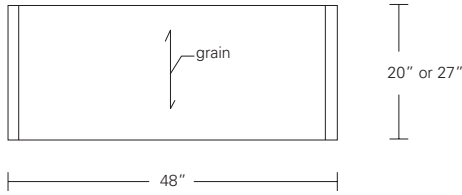

**CONTOUR COCKTAIL TABLE**

**48W x 20D x 15H**

Shown in Cersed Grey Walnut

Modern planes and continuous form are the key elements of the Contour Collection. This table features an open, airy, contemporary design. Softly rounded corners smoothly connect the horizontal and angled elements. Contour Cocktail Tables are available in a wide range of sizes and finishes.