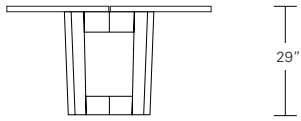

DUETTE ROUND & SQUARE TABLES

29"