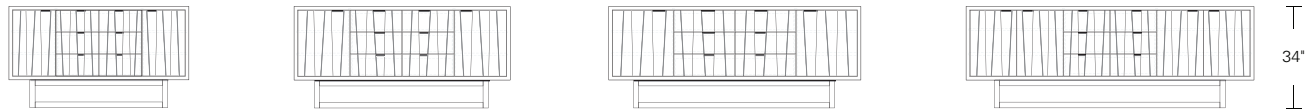

A60

A72

A84

A96

DESCRIPTION	FINISH OPTIONS	
Octave Casegoods: Veneer cabinet with mitered solid wood face frame. Sculpted solid wood fronts, drawers and doors. Solid wood base with levelers. Options: Drawer inserts, removable back with wire management. Satin brass, medium bronze, dark bronze, and satin stainless steel pulls. Contrasting base finish. Two tone finish. Custom Orders: Custom sizes, woods and finishes are available. Please request a price quotation.	Standard - Natural / Stained: Bronze Ash, Burnt Ash, Ebonized Ash, Grey Ash, Oak, Bluff Oak, Grey Oak, Fumed Oak, Desert Oak, Ebonized Oak, Moka Oak, Walnut, Medium Walnut, Dark Walnut, Ebonized Walnut, Grey Walnut, Silver Walnut, Terra Walnut, Bronze Walnut, Claro Toned Walnut.	Premium - Cerused / Bleached: Bleached Ash, Cerused Grey Ash, Cerused Bronze Ash, Cerused Burnt Ash, Bleached Walnut, Cerused Walnut, Cerused Grey Walnut, Cerused Silver Walnut, Cerused Bronze Walnut, Cerused Oak, Bleached Oak.
	Custom Finishes Claro Walnut Fronts- at additional cost.