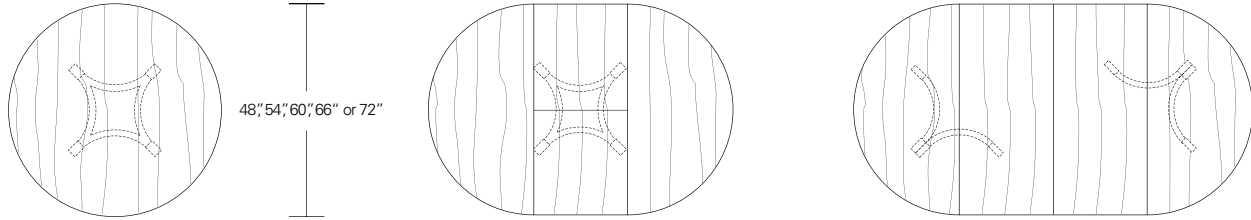

**NEXUS ROUND TABLE WITH LAZY SUSAN**

**66W x 66D x 29H**

Shown with Walnut top and optional Sunburst Veneer pattern, Dark Walnut base and optional Lazy Susan.

This table's precise yet simple base form begins with curved stretchers that are masterfully bisected then joined to the table's legs. The stylish functionality of the optional Lazy Susan will add a communal touch to both elegant and informal gatherings.