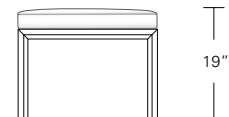

Arris Ottoman