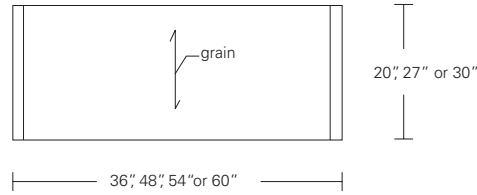

Contour Cocktail Table 36"W x 20"D x 15"H
48"W x 20"D x 15"H
54"W x 20"D x 15"H
48"W x 27"D x 15"H
54"W x 27"D x 15"H
60"W x 30"D x 15"H