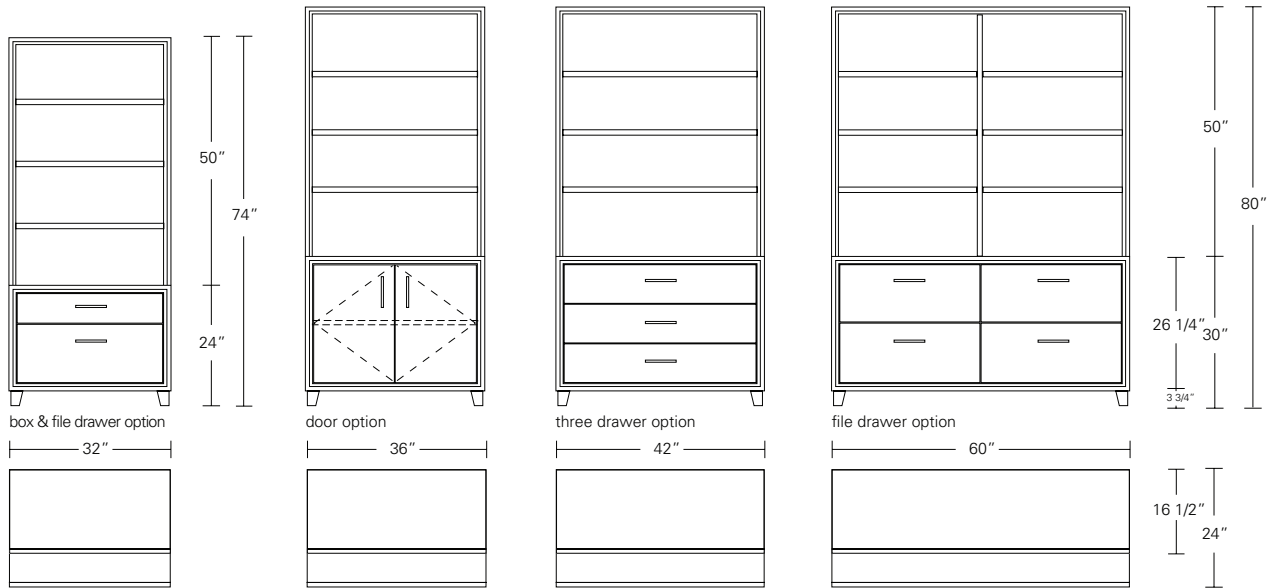

Arris Cabinet (with Bookcase)