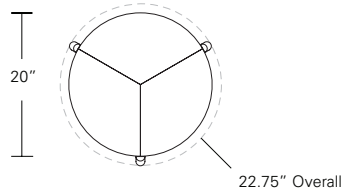

Trillium Side Table 24
24" Diam Top x 24"H
Overall Diam w/ legs 27"

Trillium Side Table 20
20" Diam Top x 20"H
Overall Diam w/ legs 22.75"

DESCRIPTION	FINISH OPTIONS	
Trillium Table: Veneer top with thick veneer edging. Solid wood base with levelers. Inlay Options: Dark bronze, medium bronze, satin brass or satin aluminum. Custom Orders: Custom sizes, woods and finishes are available. Please request a price quotation.	Standard - Natural / Stained: Bronze Ash, Burnt Ash, Ebonized Ash, Grey Ash, Oak, Bluff Oak, Grey Oak, Fumed Oak, Desert Oak, Ebonized Oak, Moka Oak, Walnut, Medium Walnut, Dark Walnut, Ebonized Walnut, Grey Walnut, Silver Walnut, Terra Walnut, Bronze Walnut, Claro Toned Walnut.	Premium - Cerused / Bleached: Bleached Ash, Cerused Grey Ash, Cerused Bronze Ash, Cerused Burnt Ash, Bleached Walnut, Cerused Walnut, Cerused Grey Walnut, Cerused Silver Walnut, Cerused Bronze Walnut, Cerused Oak, Bleached Oak.