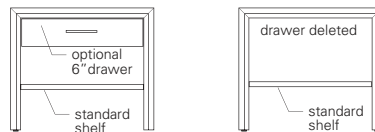

DESCRIPTION	FINISH OPTIONS	
Arris Cocktail & Side Table: Profiled and mitered solid wood frame with veneer top. Options: Stone or Leather top. Shelf. Satin brass, medium bronze, dark bronze, and satin or polished stainless steel pulls. Custom Orders: Custom sizes, woods, veneer patterns and finishes are available. Please request a price quotation.	Standard - Natural / Stained: Bronze Ash, Burnt Ash, Ebonized Ash, Grey Ash, Oak, Bluff Oak, Grey Oak, Fumed Oak, Desert Oak, Ebonized Oak, Moka Oak, Walnut, Medium Walnut, Dark Walnut, Ebonized Walnut, Grey Walnut, Silver Walnut, Terra Walnut, Bronze Walnut, Claro Toned Walnut.	Premium - Cerused / Bleached: Bleached Ash, Cerused Grey Ash, Cerused Bronze Ash, Cerused Burnt Ash, Bleached Walnut, Cerused Walnut, Cerused Grey Walnut, Cerused Silver Walnut, Cerused Bronze Walnut, Cerused Oak, Bleached Oak.