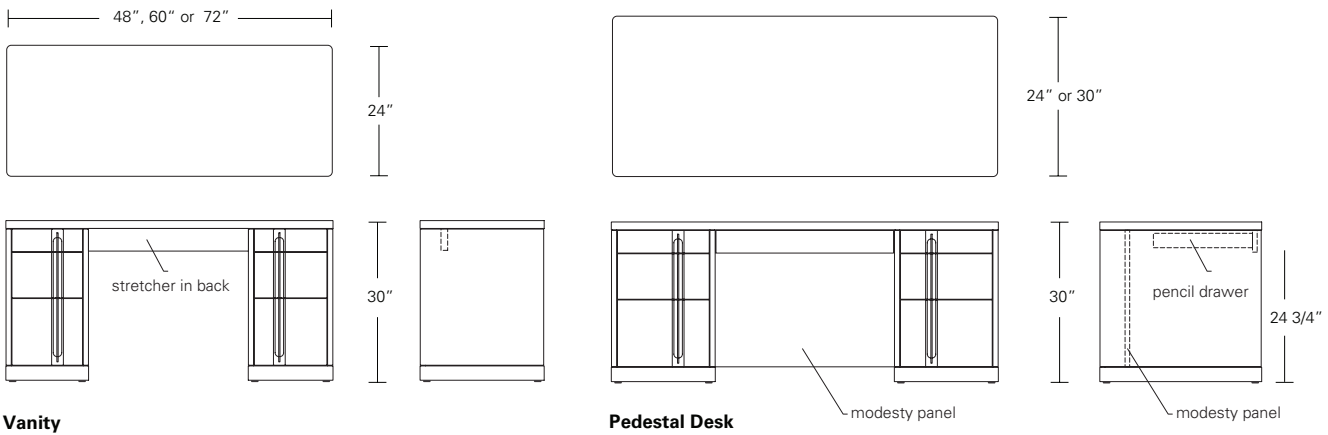

DESCRIPTION FINISH OPTIONS

Bruneau Console, Desks & Vanity:
Solid wood frame with radiused corners and veneered top. Integrated pulls in covered solid wood fronts with metal inlay. Soft-close drawers and leveling feet.

Options:
Integrated metal pull and optional metal detail on leg in satin brass, medium bronze, dark bronze, or satin aluminum.

Custom Orders:
Custom sizes, woods and finishes are available. Please request a price quotation.

Standard - Natural / Stained:

Bronze Ash, Burnt Ash, Ebonized Ash, Grey Ash, Oak, Bluff Oak, Grey Oak, Fumed Oak, Desert Oak, Ebonized Oak, Moka Oak, Walnut, Medium Walnut, Dark Walnut, Ebonized Walnut, Grey Walnut, Silver Walnut, Terra Walnut, Bronze Walnut, Claro Toned Walnut.

Premium - Cerused / Bleached:

Bleached Ash, Cerused Grey Ash, Cerused Bronze Ash, Cerused Burnt Ash, Bleached Walnut, Cerused Walnut, Cerused Grey Walnut, Cerused Silver Walnut, Cerused Bronze Walnut, Cerused Oak, Bleached Oak.