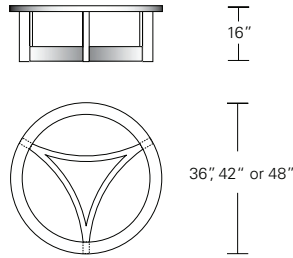

Round Inset Glass Top