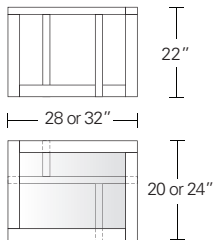

Side Table with inset glass top
28"W x 20"D x 22"H
32"W x 24"D x 22"H