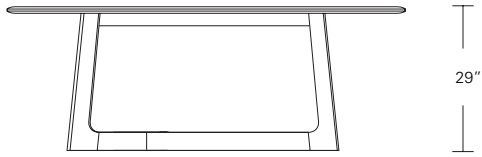

Matching wood or metal grommets and wire management.

DESCRIPTION	FINISH OPTIONS	
<p><b>Cameo Table:</b>                      Veneer top with solid wood edge. Solid wood base with levelers.</p> <p><b>Options:</b>                      Desk with 2 grommets &amp; wire management. Extension table with one or two leaves. Solid wood top, two tone finish..</p> <p><b>Inlay Options:</b>                      Top &amp; base, top only, base only in dark bronze, medium bronze, satin brass, satin aluminum.</p> <p><b>Custom Orders:</b>                      Custom sizes, woods and finishes are available. Please request a price quotation.</p>	<p><b>Standard - Natural / Stained:</b></p> <p>Bronze Ash, Burnt Ash, Ebonized Ash, Grey Ash, Medium Mahogany, Oak, Bluff Oak, Grey Oak, Fumed Oak, Ebonized Oak, Walnut, Medium Walnut, Dark Walnut, Ebonized Walnut, Grey Walnut, Silver Walnut, Terra Walnut, Bronze Walnut, Claro Toned Walnut.</p>	<p><b>Premium - Cerused / Bleached:</b></p> <p>Bleached Ash, Cerused Grey Ash, Cerused Bronze Ash, Cerused Burnt Ash, Bleached Walnut, Cerused Walnut, Cerused Grey Walnut, Cerused Silver Walnut, Cerused Bronze Walnut, Cerused Oak, Bleached Oak.</p>

**KEMIZO TABLE**

**96W x 42D x 29H**

Shown in Terra Walnut.

The Kemizo Table base features a main diagonal stretcher with angled offset legs. The profiled edges and radii soften the angular form of the table base. This streamlined all wood version has a compelling double profiled table top edge. Available with an optional metal inlay and in fixed or extension versions.

**Kemizo Table**

- 72" W x 42" D x 29" H
- 84" W x 42" D x 29" H
- 96" W x 42" D x 29" H
- 108" W x 42" D x 29" H
- 120" W x 48" D x 29" H

**Kemizo Extension Table**

- 72" W (104" w/two 16" leaves) x 42" D x 29 1/4" H
- 84" W (120" w/two 18" leaves) x 42" D x 29 1/4" H
- 96" W (132" w/two 18" leaves) x 42" D x 29 1/4" H
- 108" W (144" w/two 18" leaves) x 42" D x 29 1/4" H
- 120" W (156" w/two 18" leaves) x 48" D x 29 1/4" H