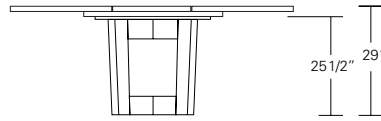

**DUETTE ROUND & SQUARE TABLES**

48", 54", 60", 66" or 72"

48", 54", 60",  
66" or 72"

**Duette Round Table**

48"W x 48"D x 29"H  
54"W x 54"D x 29"H  
60"W x 60"D x 29"H  
66"W x 66"D x 29"H  
72"W x 72"D x 29"H

68", 74", 84", 90" or 96"

25 1/2" 29"

48", 54", 60",  
66" or 72"

**Duette Round Extension Table (with one leaf)**

48"W (68" w/one 20" leaf) x 48"D x 29"H  
54"W (74" w/one 20" leaf) x 54"D x 29"H  
60"W (84" w/one 24" leaf) x 60"D x 29"H  
66"W (90" w/one 24" leaf) x 66"D x 29"H  
72"W (96" w/one 24" leaf) x 72"D x 29"H