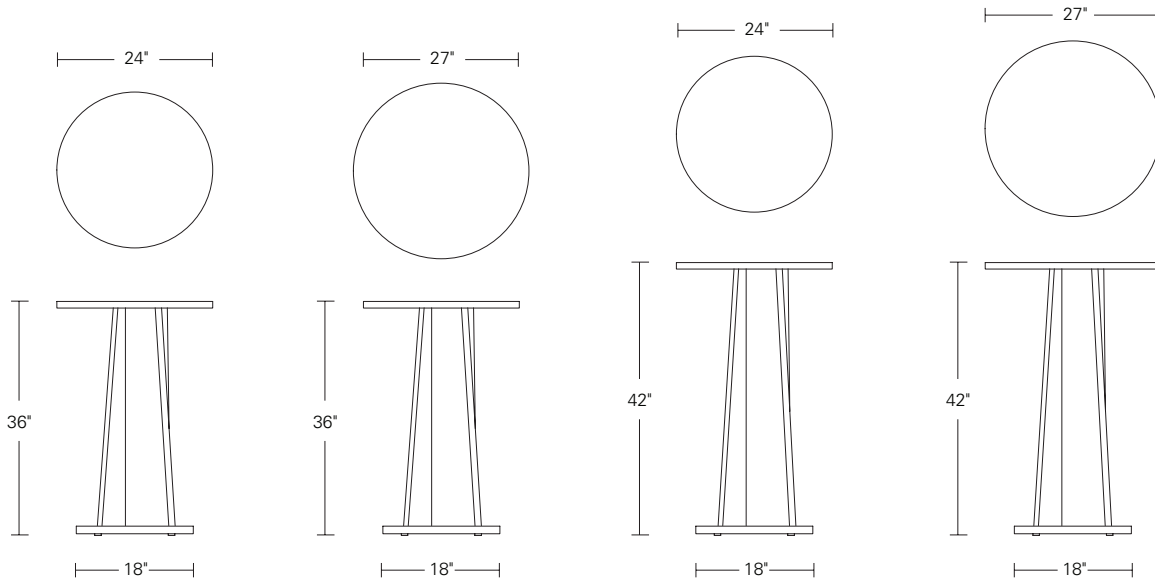

Gem Bar Tables:
18"W x 18"D x 24"H
16"W x 16"D x 22"H
14"W x 14"D x 20"H

DESCRIPTION	FINISH OPTIONS	
Gem Drink and Bar Tables: Solid wood top and column. Quartz base with felt glides.	Standard - Natural / Stained: Bronze Ash, Burnt Ash, Ebonized Ash, Grey Ash, Oak, Bluff Oak, Grey Oak, Fumed Oak, Desert Oak, Ebonized Oak, Moka Oak, Walnut, Medium Walnut, Dark Walnut, Ebonized Walnut, Grey Walnut, Silver Walnut, Terra Walnut, Bronze Walnut, Claro Toned Walnut.	Premium - Cerused / Bleached: Bleached Ash, Cerused Grey Ash, Cerused Bronze Ash, Cerused Burnt Ash, Bleached Walnut, Cerused Walnut, Cerused Grey Walnut, Cerused Silver Walnut, Cerused Bronze Walnut, Cerused Oak, Bleached Oak.
Custom Orders: Custom sizes, woods and finishes are available. Please request a price quotation.