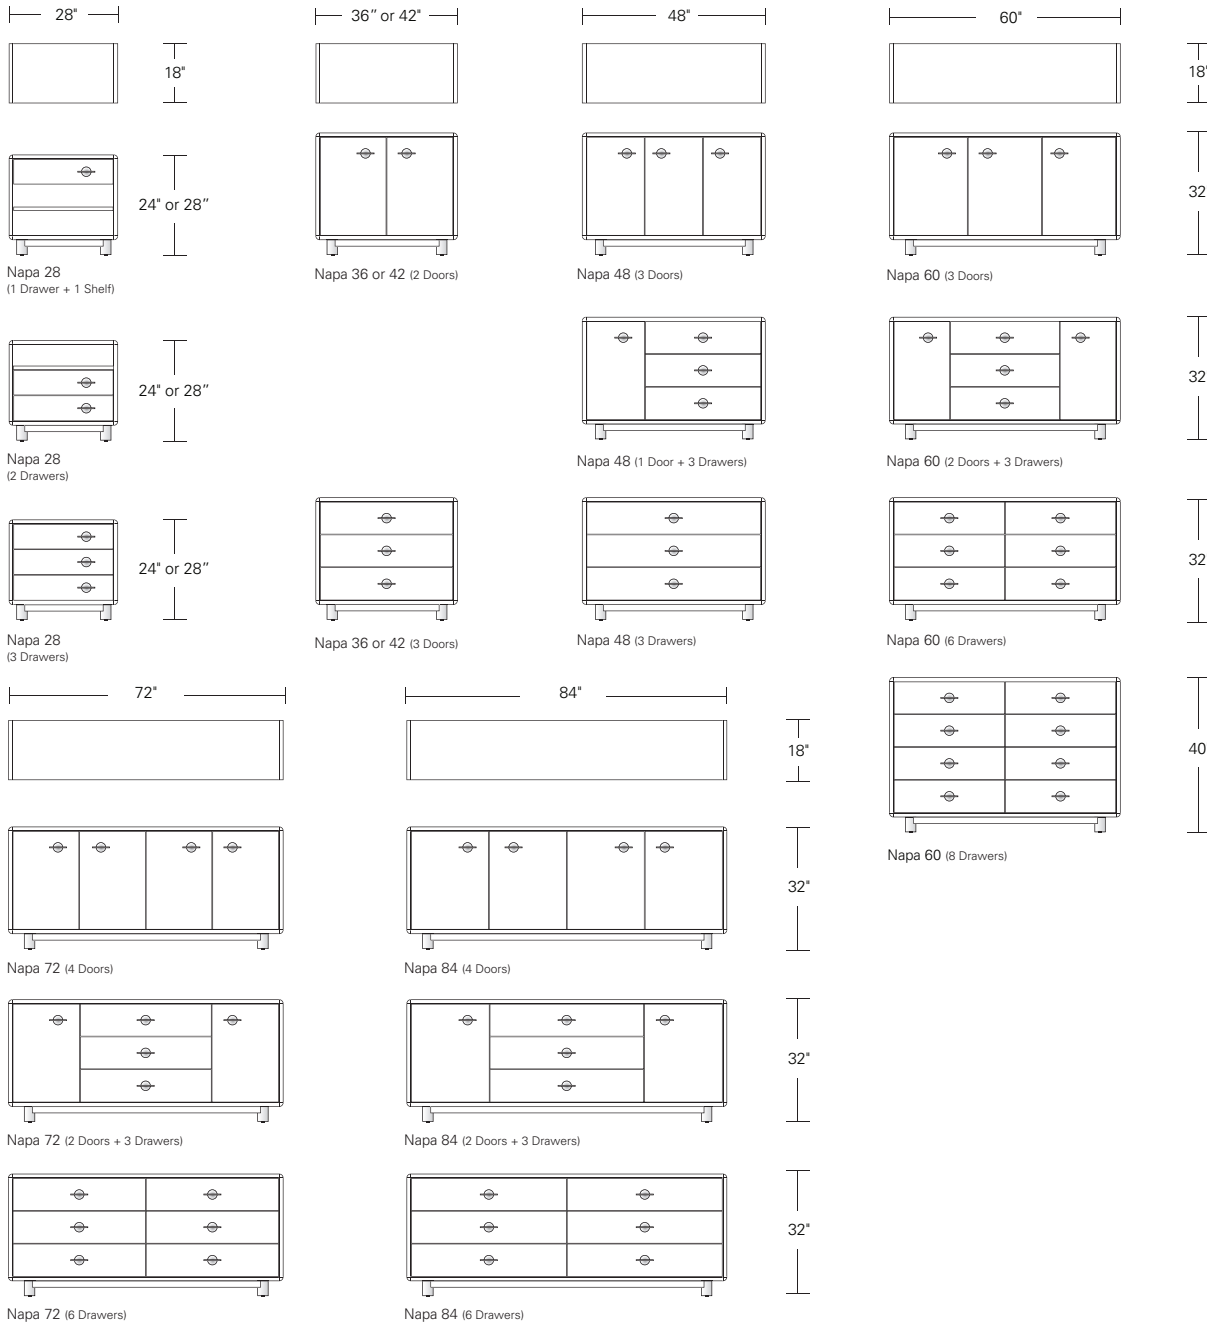

DESCRIPTION	FINISH OPTIONS	
Napa Casegoods: Veneer cabinet with solid wood radiused corners and veneered fronts. Integrated pulls in scooped wood recesses with metal insets. Soft Close doors and drawers. Adjustable shelves behind doors. Solid wood bases with round wood legs, levelers, and connecting stretchers. Pull Options: Integrated metal pull in satin brass, medium bronze, dark bronze, or satin aluminum. Options: Drawer dividers, removable back and wire management, two tone finish. Custom Orders: Custom sizes, woods and finishes are available. Please request a price quotation.	Standard - Natural / Stained: Bronze Ash, Burnt Ash, Ebonyed Ash, Grey Ash, Oak, Bluff Oak, Grey Oak, Fumed Oak, Desert Oak, Ebonyed Oak, Moka Oak, Walnut, Medium Walnut, Dark Walnut, Ebonyed Walnut, Grey Walnut, Silver Walnut, Terra Walnut, Bronze Walnut, Claro Toned Walnut.	Premium - Cerused / Bleached: Bleached Ash, Cerused Grey Ash, Cerused Bronze Ash, Cerused Burnt Ash, Bleached Walnut, Cerused Walnut, Cerused Grey Walnut, Cerused Silver Walnut, Cerused Bronze Walnut, Cerused Oak, Bleached Oak.