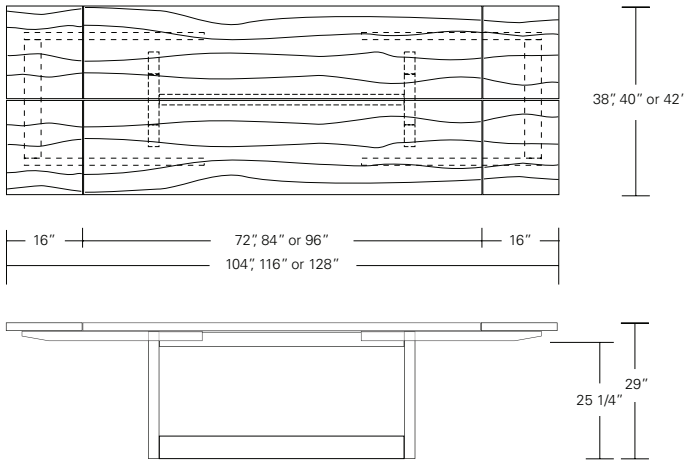

### Round Extension Table (w/self-storing leaf)

48" W (68" w/one 20" leaf) x 48" D x 29" H  
 54" W (74" w/one 20" leaf) x 54" D x 29" H  
 60" W (84" w/one 24" leaf) x 60" D x 29" H  
 66" W (90" w/one 24" leaf) x 66" D x 29" H  
 72" W (96" w/one 24" leaf) x 72" D x 29" H

**DUETTE EXTENSION TABLE - LIVE EDGE**

**84W x 40D x 29H  
(116W W/ 2 LEAVES)**

Shown in optional Claro Walnut top with live edge and Claro Toned Walnut base.

Exquisite matched sets of extra long live edge slabs allow a continuous natural edge along the main table and its accompanying leaves. A pull-out apron from under each table end provides support and alignment for the leaves. Duette Extension Tables are available in a variety of sizes and in straight edged versions.

**Duette Table**

72"W x 38"D x 29"H  
 84"W x 40"D x 29"H  
 96"W x 42"D x 29"H

**Duette Live Edge Option**

**Duette Butterfly Option**

**Duette Extension Table**

72"W (104" w/two 16" leaves) x 38"D x 29"H  
 84"W (116" w/two 16" leaves) x 40"D x 29"H  
 96"W (128" w/two 16" leaves) x 42"D x 29"H  
 Continuous grain upon availability