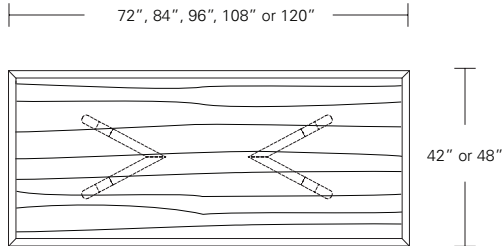

Rectangular Table