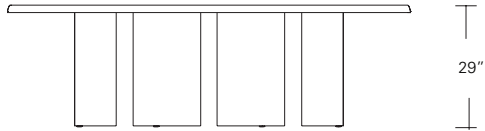

**Standard Table**

- 72"W x 38"D x 29"H
- 84"W x 40"D x 29"H
- 96"W x 42"D x 29"H
- 108"W x 44"D x 29"H
- 120"W x 48"D x 29"H

**Split Base Extension Table**

- 72"W (96" w/one leaf, 120" w/two 24" leaves) x 38"D x 29 1/4"H
- 84"W (108" w/one leaf, 132" w/two 24" leaves) x 40"D x 29 1/4"H
- 96"W (120" w/one leaf, 144" w/two 24" leaves) x 42"D x 29 1/4"H
- 108"W (132" w/one leaf, 156" w/two 24" leaves) x 44"D x 29 1/4"H
- 120"W (144" w/one leaf, 168" w/two 24" leaves) x 48"D x 29 1/4"H

**Metal Inlay Top only**

Top inlay option increases width and depth dimensions by 1/4"

**Edge Detail Options:**

  
Veneer top with solid wood profiled edges on top and bottom.

  
Veneer top with solid wood profiled edge on top and optional metal inlay on bottom.

**PRYSM EXTENSION TABLE**

**96W x 42D x 29H  
(120" w/1 24" LEAF)**

Shown in Silver Walnut with optional Satin Aluminum inlay.

The Prysm Extension Table is sculptural, with bold triangular monolithic bases that spread apart for extension leaves. The boat-shaped top features a refined, profiled wood edge. Five standard sizes offer one or two 24" leaves. An optional metal inlay adds a distinctive architectural touch.