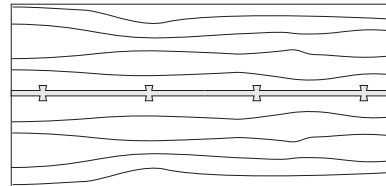

Duette Butterfly Option