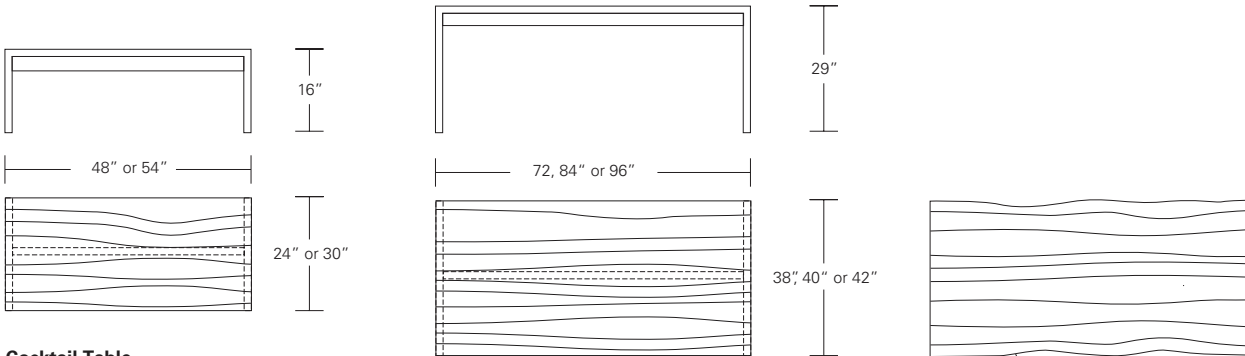

Cocktail Table

48"W x 24"D x 16"H
54"W x 30"D x 16"H

Table

72"W x 38"D x 29"H
84"W x 40"D x 29"H
96"W x 42"D x 29"H

live edge option
(depending on availability)

DESCRIPTION	FINISH OPTIONS	
Timbre Bench, Console, Table: Solid wood wrap with waterfall grain (depending on slab availability). Custom Orders: Custom sizes, woods and finishes are available. Please request a price quotation.	Standard - Natural / Stained: Bronze Ash, Burnt Ash, Ebonized Ash, Grey Ash, Oak, Bluff Oak, Grey Oak, Fumed Oak, Desert Oak, Ebonized Oak, Moka Oak, Walnut, Medium Walnut, Dark Walnut, Ebonized Walnut, Grey Walnut, Silver Walnut, Terra Walnut, Bronze Walnut, Claro Toned Walnut.	Premium - Cerused / Bleached: Bleached Ash, Cerused Grey Ash, Cerused Bronze Ash, Cerused Burnt Ash, Bleached Walnut, Cerused Walnut, Cerused Grey Walnut, Cerused Silver Walnut, Cerused Bronze Walnut, Cerused Oak, Bleached Oak.