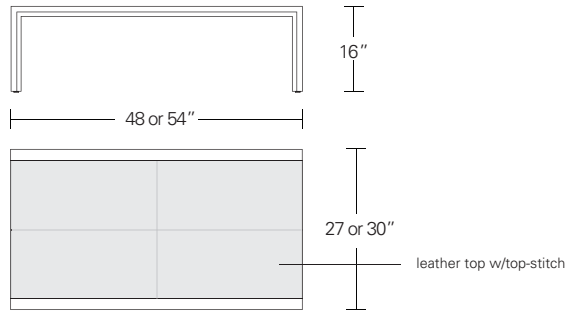

Rectangular Cocktail Table – Leather or Stone top

48"W x 27"D x 16"H
54"W x 30"D x 16"H