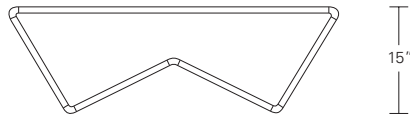

Zig Zag Table 48"W x 20"D x 15"H
48"W x 27"D x 15"H