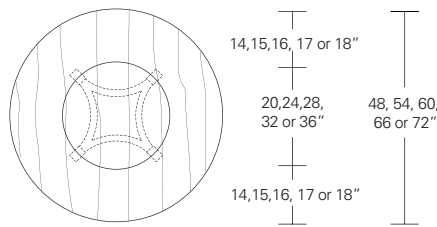

Lazy Susan Option