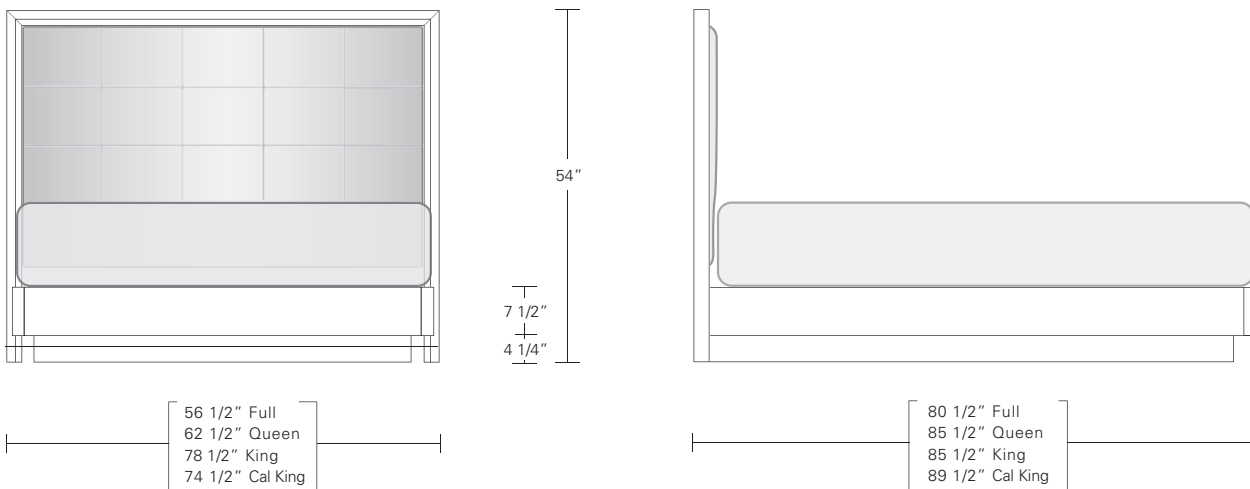

Arris Platform Bed (mattress required)

DESCRIPTION	FINISH OPTIONS	
Arris Bed: Profiled and mitered solid wood headboard frame with upholstered panel. Upholstered or wood rails. Recessed base with levelers. Options: Wood or upholstered rails. COM or COL. Custom Orders: Custom sizes, woods and finishes are available. Please request a price quotation.	Standard - Natural / Stained: Bronze Ash, Burnt Ash, Ebonized Ash, Grey Ash, Oak, Bluff Oak, Grey Oak, Fumed Oak, Desert Oak, Ebonized Oak, Moka Oak, Walnut, Medium Walnut, Dark Walnut, Ebonized Walnut, Grey Walnut, Silver Walnut, Terra Walnut, Bronze Walnut, Claro Toned Walnut.	Premium - Cerused / Bleached: Bleached Ash, Cerused Grey Ash, Cerused Bronze Ash, Cerused Burnt Ash, Bleached Walnut, Cerused Walnut, Cerused Grey Walnut, Cerused Silver Walnut, Cerused Bronze Walnut, Cerused Oak, Bleached Oak.
	Fabric and Leather Requirements COM: Headboard 2 1/2 yards. Headboard and Rails 6 yards. 54" wide plain fabric. Repeats and fabric less than 54" wide may require additional yardage. COL: Headboard 45 square feet. Headboard and Rails 108 square feet. Hides need to be 50-55 square feet. Smaller hides may require additional square feet. Claro Walnut Headboard with live edge- at additional cost.