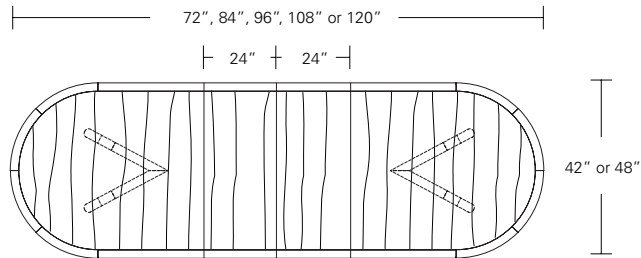

## Bruneau Extension Table E (w/ end caps)

72"W (104"w/two 16"leaves) x 38"D x 29"H  
 84"W (120"w/two 18"leaves) x 40"D x 29"H  
 96"W (132"w/two 18"leaves) x 42"D x 29"H  
 108"W (144"w/two 18"leaves) x 44"D x 29"H  
 120"W (156"w/two 18"leaves) x 48"D x 29"H

## Bruneau Extension Table C (w/ leaves in center)

72"W (104"w/two 16"leaves) x 38"D x 29 1/4"H  
 84"W (120"w/two 18"leaves) x 40"D x 29 1/4"H  
 96"W (132"w/two 18"leaves) x 42"D x 29 1/4"H  
 108"W (144"w/two 18"leaves) x 44"D x 29 1/4"H  
 120"W (156"w/two 18"leaves) x 48"D x 29 1/4"H

**CAMEO EXTENSION TABLE**

**84W x 42D x 29H**  
**(108" w/1 LEAF, 132" w/2 LEAVES)**

Extension version shown with one leaf in Cerused Grey Ash and optional Medium Bronze Inlay.

The Cameo Table features a graphic geometric base design. Cameo Extension Tables come standard with one or two 24" leaves. Cameos are available in several shapes, sizes, and in fixed or extension versions. A wide range of wood stains and metal inlay options offer endless combinations of finishes and detailing.

**Rectangular Table**

**Extension Table**

**Racetrack Table**

**Racetrack Extension Table**

72"W x 42"D x 29"H  
 84"W x 42"D x 29"H  
 96"W x 42"D x 29"H  
 108"W x 42"D x 29"H  
 120"W x 48"D x 29"H

72"W (96" w/one leaf, 120" w/two 24" leaves) x 42"D x 29 1/4"H  
 84"W (108" w/one leaf, 132" w/two 24" leaves) x 42"D x 29 1/4"H  
 96"W (120" w/one leaf, 144" w/two 24" leaves) x 42"D x 29 1/4"H  
 108"W (132" w/one leaf, 156" w/two 24" leaves) x 42"D x 29 1/4"H  
 120"W (144" w/one leaf, 168" w/two 24" leaves) x 48"D x 29 1/4"H