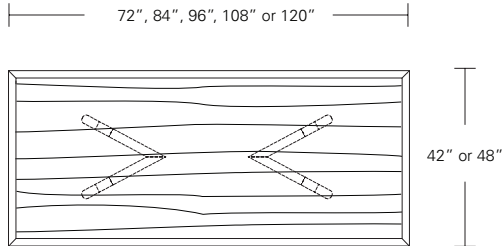

**CAMEO EXTENSION TABLE**

**84W x 42D x 29H**  
**(108" w/1 LEAF, 132" w/2 LEAVES)**

Extension version shown with one leaf in Cerused Grey Ash and optional Medium Bronze Inlay.

The Cameo Table features a graphic geometric base design. Cameo Extension Tables come standard with one or two 24" leaves. Cameos are available in several shapes, sizes, and in fixed or extension versions. A wide range of wood stains and metal inlay options offer endless combinations of finishes and detailing.