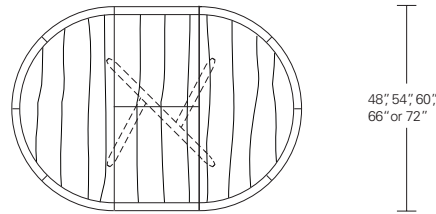

**Kemizo Table**

- 72" W x 42" D x 29" H
- 84" W x 42" D x 29" H
- 96" W x 42" D x 29" H
- 108" W x 42" D x 29" H
- 120" W x 48" D x 29" H

**Kemizo Extension Table**

- 72" W (104" w/two 16" leaves) x 42" D x 29 1/4" H
- 84" W (120" w/two 18" leaves) x 42" D x 29 1/4" H
- 96" W (132" w/two 18" leaves) x 42" D x 29 1/4" H
- 108" W (144" w/two 18" leaves) x 42" D x 29 1/4" H
- 120" W (156" w/two 18" leaves) x 48" D x 29 1/4" H

**KEMIZO ROUND TABLE**

**60W x 60D x 29H**

Shown in Terra Walnut and optional Medium Bronze inlay.

The Kemizo Round Table features a pedestal style base with angled offset legs. The profiled edges and inside radii of the leg joints soften the angular form of the table base. The optional hand-hewn metal inlay embellish the base and table edges. Available in fixed or extension versions.

**Kemizo Round Table**

42"W x 42"D x 29"H  
 48"W x 48"D x 29"H  
 54"W x 54"D x 29"H  
 60"W x 60"D x 29"H  
 66"W x 66"D x 29"H  
 72"W x 72"D x 29"H

**Round Extension Table (w/self-storing leaf)**

48"W (68"w/one 20"leaf) x 48"D x 29"H  
 54"W (74"w/one 20"leaf) x 54"D x 29"H  
 60"W (84"w/one 24"leaf) x 60"D x 29"H  
 66"W (90"w/one 24"leaf) x 66"D x 29"H  
 72"W (96"w/one 24"leaf) x 72"D x 29"H

**Split Base Round Extension Table**

48"W (96"w/two 24"leaves) x 48"D x 29"H  
 54"W (102"w/two 24"leaves) x 54"D x 29"H  
 60"W (108"w/two 24"leaves) x 60"D x 29"H  
 66"W (114"w/two 24"leaves) x 66"D x 29"H  
 72"W (120"w/two 24"leaves) x 72"D x 29"H