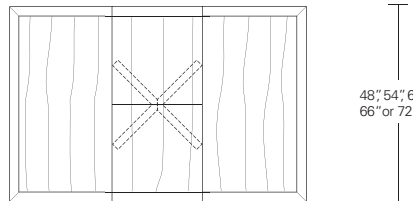

Square Extension Table (w/self-storing leaf)

48" W (68" w/one 20" leaf) x 48" D x 29" H
54" W (74" w/one 20" leaf) x 54" D x 29" H
60" W (84" w/one 24" leaf) x 60" D x 29" H
66" W (90" w/one 24" leaf) x 66" D x 29" H
72" W (96" w/one 24" leaf) x 72" D x 29" H