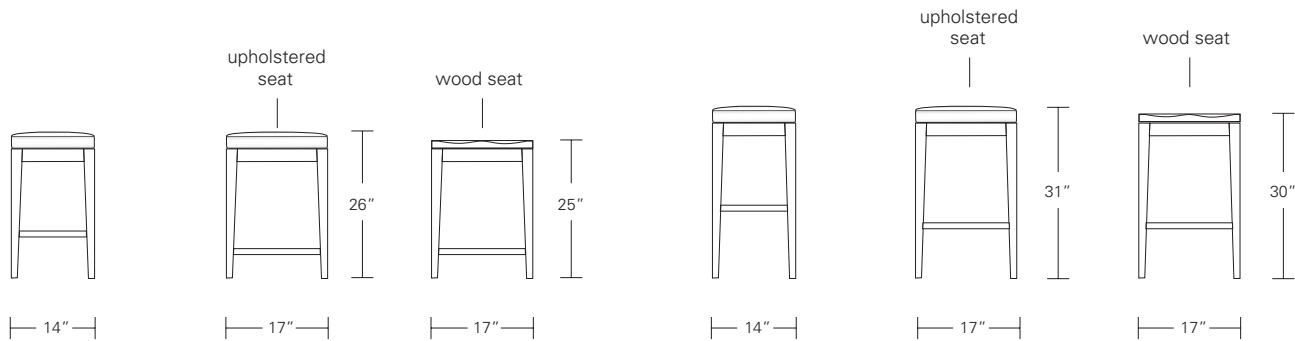

Comrade Counter Stool

17"W x 14"D x 26"H

Comrade Bar Stool

17"W x 14"D x 31"H

DESCRIPTION	FINISH OPTIONS	
Comrade Stool: Solid wood frame with upholstered or wood seat. Brushed aluminum toe rail. Options: COM or COL. Upholstered or wood seat. Seat with top stitching. Swivel seat. Custom Orders: Custom sizes, woods and finishes are available. Please request a price quotation.	Standard - Natural / Stained: Bronze Ash, Burnt Ash, Ebonized Ash, Grey Ash, Oak, Bluff Oak, Grey Oak, Fumed Oak, Desert Oak, Ebonized Oak, Moka Oak, Walnut, Medium Walnut, Dark Walnut, Ebonized Walnut, Grey Walnut, Silver Walnut, Terra Walnut, Bronze Walnut, Claro Toned Walnut.	Premium - Cerused / Bleached: Bleached Ash, Cerused Grey Ash, Cerused Bronze Ash, Cerused Burnt Ash, Bleached Walnut, Cerused Walnut, Cerused Grey Walnut, Cerused Silver Walnut, Cerused Bronze Walnut, Cerused Oak, Bleached Oak.
	Fabric and Leather Requirements COM: 1/2 yard for stool. 54" wide plain fabric. Repeats and fabric less than 54" wide may require additional yardage. COL: 9 sqft. for stool.