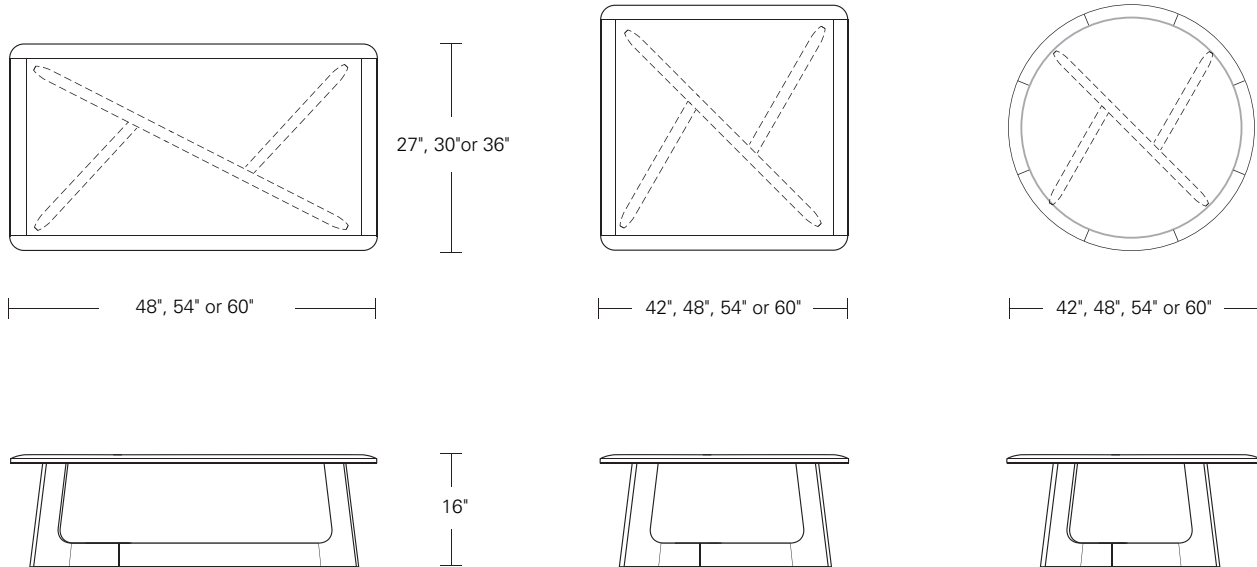

**KEMIZO COCKTAIL TABLE**

**60W x 36D x 16H**

Shown in Cered Bronze Walnut with Dark Bronze Inlays

The Kemizo Cocktail Table inspired by the South African Sesotho word for "outline". This design features a diagonal base stretcher with acute and obtuse leg angles, rounded corners, and softened profiles. An optional metal inlay follows the edges of the table top and base highlighting its linear form.