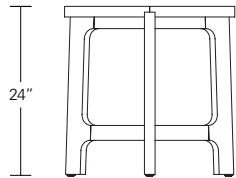

Trillium Side Table 24
24" Diam Top x 24"H
Overall Diam w/ legs 27"

DESCRIPTION	FINISH OPTIONS	
Trillium Table: Veneer top with thick veneer edging. Solid wood base with levelers. Inlay Options: Dark bronze, medium bronze, satin brass or satin aluminum. Custom Orders: Custom sizes, woods and finishes are available. Please request a price quotation.	Standard - Natural / Stained: Bronze Ash, Burnt Ash, Ebonized Ash, Grey Ash, Oak, Bluff Oak, Grey Oak, Fumed Oak, Desert Oak, Ebonized Oak, Moka Oak, Walnut, Medium Walnut, Dark Walnut, Ebonized Walnut, Grey Walnut, Silver Walnut, Terra Walnut, Bronze Walnut, Claro Toned Walnut.	Premium - Cerused / Bleached: Bleached Ash, Cerused Grey Ash, Cerused Bronze Ash, Cerused Burnt Ash, Bleached Walnut, Cerused Walnut, Cerused Grey Walnut, Cerused Silver Walnut, Cerused Bronze Walnut, Cerused Oak, Bleached Oak.