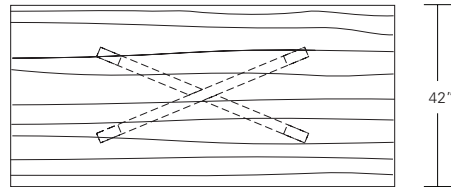

Duette Table X Base

72"W x 42"D x 29"H
84"W x 42"D x 29"H
96"W x 42"D x 29"H

DESCRIPTION	FINISH OPTIONS	
Duette Table: Solid wood table top. Solid wood base with levelers. Options: Extension version. Butterfly inlay in satin brass, dark bronze or satin stainless steel. Custom Orders: Custom sizes, woods and finishes are available. Please request a price quotation.	Standard - Natural / Stained: Bronze Ash, Burnt Ash, Ebonized Ash, Grey Ash, Oak, Bluff Oak, Grey Oak, Fumed Oak, Desert Oak, Ebonized Oak, Moka Oak, Walnut, Medium Walnut, Dark Walnut, Ebonized Walnut, Grey Walnut, Silver Walnut, Terra Walnut, Bronze Walnut, Claro Toned Walnut.	Premium - Cerused / Bleached: Bleached Ash, Cerused Grey Ash, Cerused Bronze Ash, Cerused Burnt Ash, Bleached Walnut, Cerused Walnut, Cerused Grey Walnut, Cerused Silver Walnut, Cerused Bronze Walnut, Cerused Oak, Bleached Oak.
	Custom Finishes Claro Walnut table top with square edge- at additional cost. Claro Walnut* table top with live edge (square only).- at additional cost.