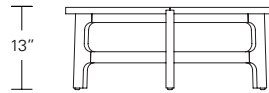

TRILLIUM COCKTAIL TABLE

Trillium 33
33" Diam Top x 13"H
Overall Diam w/ legs 35"

DESCRIPTION	FINISH OPTIONS	
Trillium Table: Veneer top with thick veneer edging. Solid wood base with levelers. Inlay Options: Dark bronze, medium bronze, satin brass or satin aluminum. Custom Orders: Custom sizes, woods and finishes are available. Please request a price quotation.	Standard - Natural / Stained: Bronze Ash, Burnt Ash, Ebonized Ash, Grey Ash, Oak, Bluff Oak, Grey Oak, Fumed Oak, Desert Oak, Ebonized Oak, Moka Oak, Walnut, Medium Walnut, Dark Walnut, Ebonized Walnut, Grey Walnut, Silver Walnut, Terra Walnut, Bronze Walnut, Claro Toned Walnut.	Premium - Cerused / Bleached: Bleached Ash, Cerused Grey Ash, Cerused Bronze Ash, Cerused Burnt Ash, Bleached Walnut, Cerused Walnut, Cerused Grey Walnut, Cerused Silver Walnut, Cerused Bronze Walnut, Cerused Oak, Bleached Oak.