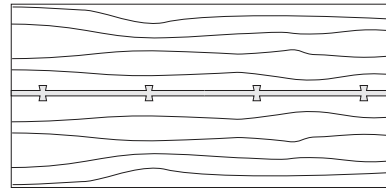

**DUETTE TABLE V-BASE**

**84W x 40D x 29H**

Shown in Grey Walnut

The Duette V base has a more complex configuration than the standard Duette Table bases. The crux of the design being the hand-fitted three way intersection of its base members. Duette V Base Tables have solid wood plank style or custom slab tops and are available in a range of standard sizes and finishes.

**Duette Table**

72"W x 38"D x 29"H  
 84"W x 40"D x 29"H  
 96"W x 42"D x 29"H

**Duette Live Edge Option**

**Duette Butterfly Option**

**Duette Extension Table**

72"W (104" w/two 16" leaves) x 38"D x 29"H  
 84"W (116" w/two 16" leaves) x 40"D x 29"H  
 96"W (128" w/two 16" leaves) x 42"D x 29"H  
 Continuous grain upon availability