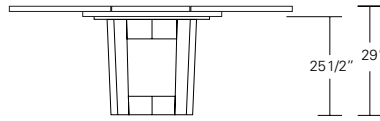

**DUETTE ROUND & SQUARE TABLES**

48", 54", 60", 66" or 72"

**Duette Round Table**

48"W x 48"D x 29"H  
 54"W x 54"D x 29"H  
 60"W x 60"D x 29"H  
 66"W x 66"D x 29"H  
 72"W x 72"D x 29"H

68", 74", 84", 90" or 96"

**Duette Round Extension Table (with one leaf)**

48"W (68" w/one 20" leaf) x 48"D x 29"H  
 54"W (74" w/one 20" leaf) x 54"D x 29"H  
 60"W (84" w/one 24" leaf) x 60"D x 29"H  
 66"W (90" w/one 24" leaf) x 66"D x 29"H  
 72"W (96" w/one 24" leaf) x 72"D x 29"H