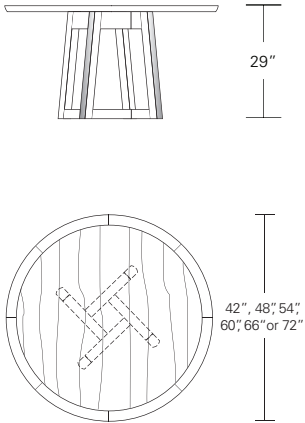

ROULETTE ROUND & SQUARE TABLES

Roulette Round Table

42" W x 42" D x 29" H
48" W x 48" D x 29" H
54" W x 54" D x 29" H
60" W x 60" D x 29" H
66" W x 66" D x 29" H
72" W x 72" D x 29" H