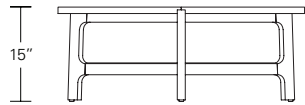

TRILLIUM COCKTAIL TABLE

Trillium 39
39" Diam Top x 15"H
Overall Diam w/ legs 42"

DESCRIPTION	FINISH OPTIONS	
Trillium Table: Veneer top with thick veneer edging. Solid wood base with levelers. Inlay Options: Dark bronze, medium bronze, satin brass or satin aluminum. Custom Orders: Custom sizes, woods and finishes are available. Please request a price quotation.	Standard - Natural / Stained: Bronze Ash, Burnt Ash, Ebonized Ash, Grey Ash, Oak, Bluff Oak, Grey Oak, Fumed Oak, Desert Oak, Ebonized Oak, Moka Oak, Walnut, Medium Walnut, Dark Walnut, Ebonized Walnut, Grey Walnut, Silver Walnut, Terra Walnut, Bronze Walnut, Claro Toned Walnut.	Premium - Cerused / Bleached: Bleached Ash, Cerused Grey Ash, Cerused Bronze Ash, Cerused Burnt Ash, Bleached Walnut, Cerused Walnut, Cerused Grey Walnut, Cerused Silver Walnut, Cerused Bronze Walnut, Cerused Oak, Bleached Oak.