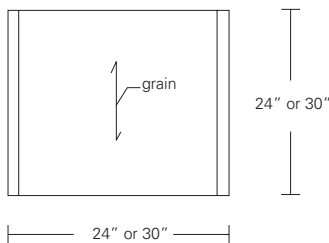

Contour Side Table 24"W x 24"D x 24"H
30"W x 30"D x 24"H

DESCRIPTION	FINISH OPTIONS	
Contour Tables: Veneer panels with radiused solid wood corners. Options: Wood or metal feet on Contour Table. Custom Orders: Custom sizes, woods and finishes are available. Please request aprice quotation.	Standard - Natural / Stained: Bronze Ash, Burnt Ash, Ebonized Ash, Grey Ash, Oak, Bluff Oak, Grey Oak, Fumed Oak, Desert Oak, Ebonized Oak, Moka Oak, Walnut, Medium Walnut, Dark Walnut, Ebonized Walnut, Grey Walnut, Silver Walnut, Terra Walnut, Bronze Walnut, Claro Toned Walnut.	Premium - Cerused / Bleached: Bleached Ash, Cerused Grey Ash, Cerused Bronze Ash, Cerused Burnt Ash, Bleached Walnut, Cerused Walnut, Cerused Grey Walnut, Cerused Silver Walnut, Cerused Bronze Walnut, Cerused Oak, Bleached Oak.