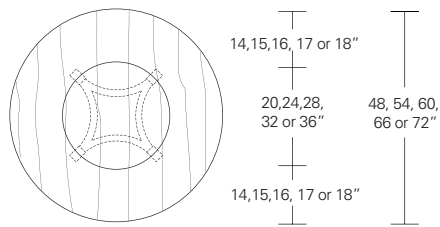

Lazy Susan Option