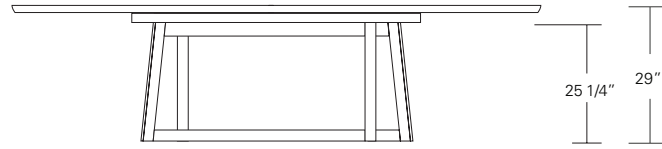

ROULETTE TABLE