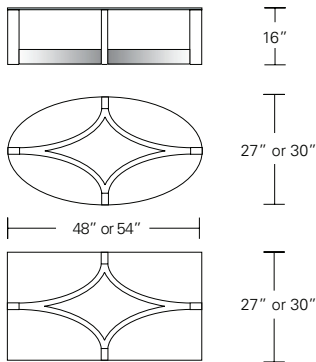

Base Only for Oval or Rectangular Top

48"W x 27"D x 16"H
54"W x 30"D x 16"H