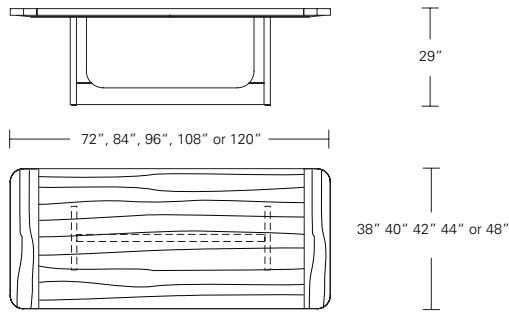

48"W (68"w/one 20"leaf) x 48"D x 29"H  
 54"W (74"w/one 20"leaf) x 54"D x 29"H  
 60"W (84"w/one 24"leaf) x 60"D x 29"H  
 66"W (90"w/one 24"leaf) x 66"D x 29"H  
 72"W (96"w/one 24"leaf) x 72"D x 29"H

### Bruneau Extension Table C (w/ leaves in center)

72"W (104"w/two 16"leaves) x 38"D x 29 1/4"H  
 84"W (120"w/two 18"leaves) x 40"D x 29 1/4"H  
 96"W (132"w/two 18"leaves) x 42"D x 29 1/4"H  
 108"W (144"w/two 18"leaves) x 44"D x 29 1/4"H  
 120"W (156"w/two 18"leaves) x 48"D x 29 1/4"H

**BRUNEAU EXTENSION TABLE**

**96W x 42D x 29.25H  
(132" w/2 18" LEAVES)**

Shown in Walnut with Medium Bronze metal.

The Bruneau Extension "E" features pull-out end caps with radiused corners to add the table leaves. The metal end caps create a linear closure to the open ends of the modern trestle base. Available in extension or in fixed versions in a wide range of sizes and finishes.

## Bruneau Table

72"W x 38"D x 29"H      108"W x 44"D x 29"H  
 84"W x 40"D x 29"H      120"W x 48"D x 29"H  
 96"W x 42"D x 29"H