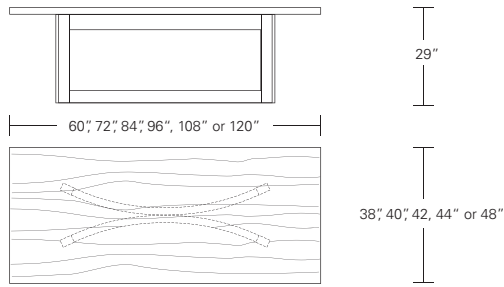

NEXUS TABLE