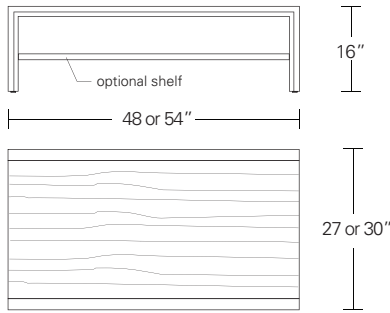

ARRIS COCKTAIL & SIDE TABLE

Rectangular Cocktail Table – Wood top

48"W x 27"D x 16"H
54"W x 30"D x 16"H