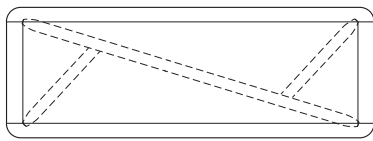

**KEMIZO CONSOLE WITH DRAWER**

**60 W x 18 D x 32 H**

Shown in Fumed Oak with optional Satin Brass inlay and drawer.

The Kemizo Console features a diagonal base stretcher with intersecting legs, rounded corners, and soft profiles. This tour-de-force version includes a metal inlay option outlining the entire table in addition to a recessed drawer and apron detail.