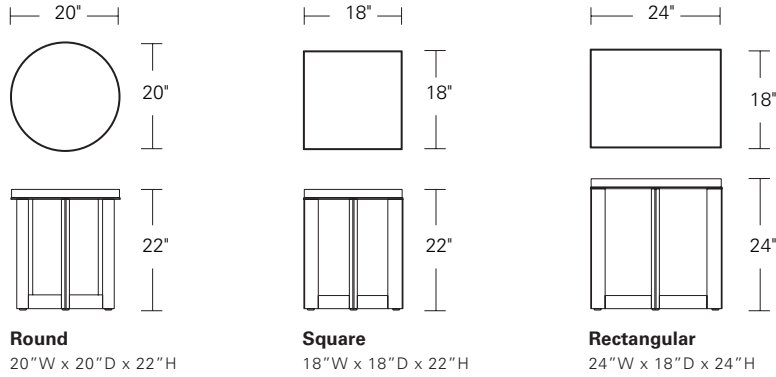

**FRETWORK SIDE TABLES**

**Round: 20W x 20D x 22H**  
**Rectangular: 24W x 18D x 24H**

Shown in optional solid Claro Walnut and Satin Brass inlay.

Fretwork Side Tables are available in round, square and rectangular formats in two standard heights. The solid wood open frame work and table top are embellished with a raised metal inlay. These side tables are available in a variety of standard sizes, wood and metal finishes.