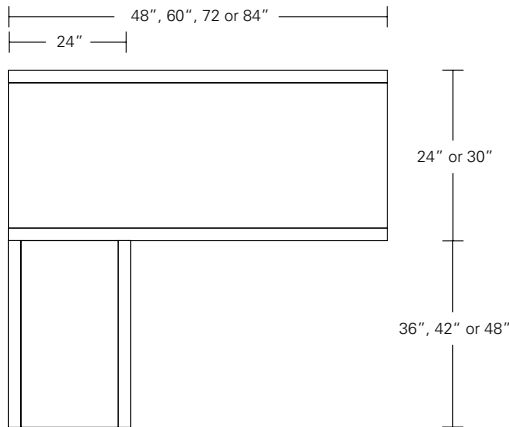

Return

DESCRIPTION	FINISH OPTIONS	
Arris Desk & Console: Profiled and mitered solid wood frame with veneer top. Levelers. Options: Drawers, drawer dividers, shelves, Leather top, modesty panel, leg wire-chase, wood or metal grommets to match hardware. Satin brass, medium bronze, dark bronze, and satin or polished stainless steel pulls. Custom Orders: Custom sizes, woods and finishes are available. Please request a price quotation.	Standard - Natural / Stained: Bronze Ash, Burnt Ash, Ebonized Ash, Grey Ash, Oak, Bluff Oak, Grey Oak, Fumed Oak, Desert Oak, Ebonized Oak, Moka Oak, Walnut, Medium Walnut, Dark Walnut, Ebonized Walnut, Grey Walnut, Silver Walnut, Terra Walnut, Bronze Walnut, Claro Toned Walnut.	Premium - Cerused / Bleached: Bleached Ash, Cerused Grey Ash, Cerused Bronze Ash, Cerused Burnt Ash, Bleached Walnut, Cerused Walnut, Cerused Grey Walnut, Cerused Silver Walnut, Cerused Bronze Walnut, Cerused Oak, Bleached Oak.