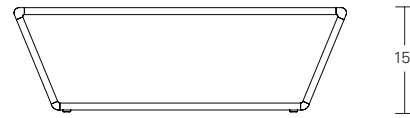

Contour Cocktail Table 36"W x 20"D x 15"H
48"W x 20"D x 15"H
54"W x 20"D x 15"H
48"W x 27"D x 15"H
54"W x 27"D x 15"H
60"W x 30"D x 15"H