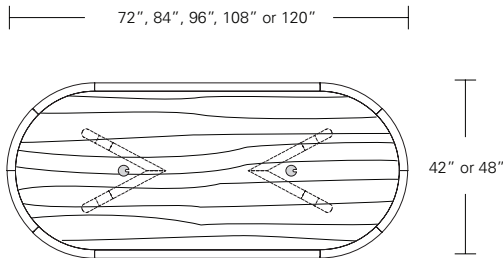

## Bruneau Extension Table E (w/ end caps)

72"W (104"w/two 16"leaves) x 38"D x 29"H  
 84"W (120"w/two 18"leaves) x 40"D x 29"H  
 96"W (132"w/two 18"leaves) x 42"D x 29"H  
 108"W (144"w/two 18"leaves) x 44"D x 29"H  
 120"W (156"w/two 18"leaves) x 48"D x 29"H

**CAMEO RACETRACK TABLE**

96W x 42D x 29H

Shown in Walnut with  
Dark Bronze inlay.

The Cameo Table features sweeping circular cut-outs in its solid wood table base. The negative space created forms a compelling visual design matrix. The Cameo is available in several sizes, shapes and in fixed or extension versions. An optional metal inlay outlines the table top and the edges of the table base.

**Rectangular Table**

**Extension Table**

**Racetrack Table**

**Racetrack Extension Table**

72"W x 42"D x 29"H  
 84"W x 42"D x 29"H  
 96"W x 42"D x 29"H  
 108"W x 42"D x 29"H  
 120"W x 48"D x 29"H

72"W (96" w/one leaf, 120" w/two 24" leaves) x 42"D x 29 1/4"H  
 84"W (108" w/one leaf, 132" w/two 24" leaves) x 42"D x 29 1/4"H  
 96"W (120" w/one leaf, 144" w/two 24" leaves) x 42"D x 29 1/4"H  
 108"W (132" w/one leaf, 156" w/two 24" leaves) x 42"D x 29 1/4"H  
 120"W (144" w/one leaf, 168" w/two 24" leaves) x 48"D x 29 1/4"H