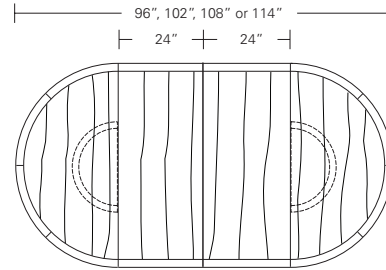

**Solstice Round Table**

42"W x 42"D x 29"H  
 48"W x 48"D x 29"H  
 54"W x 54"D x 29"H  
 60"W x 60"D x 29"H  
 66"W x 66"D x 29"H  
 72"W x 72"D x 29"H

**Round Extension Table (w/self-storing leaf)**

48"W (68"w/one 20"leaf) x 48"D x 29"H  
 54"W (74"w/one 20"leaf) x 54"D x 29"H  
 60"W (84"w/one 24"leaf) x 60"D x 29"H  
 66"W (90"w/one 24"leaf) x 66"D x 29"H  
 72"W (96"w/one 24"leaf) x 72"D x 29"H

**Split Base Round Extension Table**

48"W (96"w/two 24"leaves) x 48"D x 29"H  
 54"W (102"w/two 24"leaves) x 54"D x 29"H  
 60"W (108"w/two 24"leaves) x 60"D x 29"H  
 66"W (114"w/two 24"leaves) x 66"D x 29"H  
 72"W (120"w/two 24"leaves) x 72"D x 29"H

48"W (68"w/one 20"leaf) x 48"D x 29"H  
 54"W (74"w/one 20"leaf) x 54"D x 29"H  
 60"W (84"w/one 24"leaf) x 60"D x 29"H  
 66"W (90"w/one 24"leaf) x 66"D x 29"H  
 72"W (96"w/one 24"leaf) x 72"D x 29"H

### Bruneau Extension Table E (w/ end caps)

72"W (104"w/two 16"leaves) x 38"D x 29"H  
 84"W (120"w/two 18"leaves) x 40"D x 29"H  
 96"W (132"w/two 18"leaves) x 42"D x 29"H  
 108"W (144"w/two 18"leaves) x 44"D x 29"H  
 120"W (156"w/two 18"leaves) x 48"D x 29"H