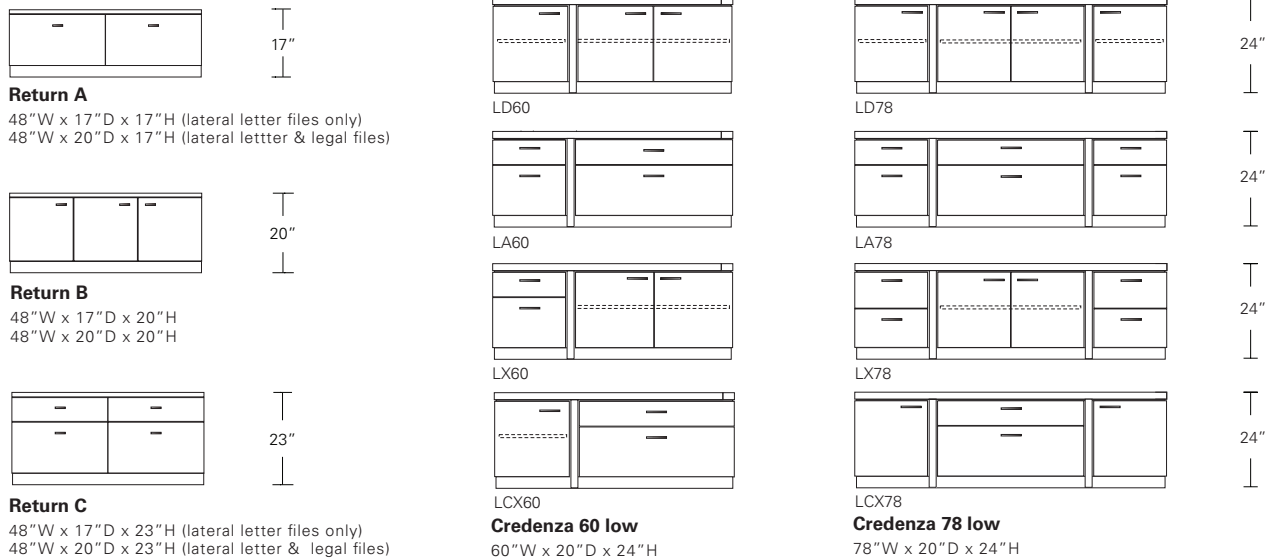

OFFSET DESK & CREDENZA

DESCRIPTION	FINISH OPTIONS	
Offset Desk: Veneer top with solid wood frame. Solid wood base with levelers. Options: Bar pulls in satin brass, medium bronze, dark bronze, and satin or polished stainless steel. Wood or metal grommet same finish as hardware and modesty panel. Custom Orders: Custom sizes, woods and finishes are available. Please request a price quotation.	Standard - Natural / Stained: Bronze Ash, Burnt Ash, Ebonized Ash, Grey Ash, Oak, Bluff Oak, Grey Oak, Fumed Oak, Desert Oak, Ebonized Oak, Moka Oak, Walnut, Medium Walnut, Dark Walnut, Ebonized Walnut, Grey Walnut, Silver Walnut, Terra Walnut, Bronze Walnut, Claro Toned Walnut.	
	Premium - Cerused / Bleached: Bleached Ash, Cerused Grey Ash, Cerused Bronze Ash, Cerused Burnt Ash, Bleached Walnut, Cerused Walnut, Cerused Grey Walnut, Cerused Silver Walnut, Cerused Bronze Walnut, Cerused Oak, Bleached Oak.