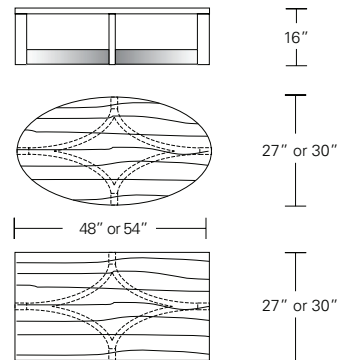

Oval or Rectangular Wood Top

DESCRIPTION	FINISH OPTIONS	
Nexus Cocktail Table: Inset glass top or veneer top with solid wood or thick veneer edging. Curved base with solid wood vertical frame members and levelers. Options: Sunburst veneer pattern. Premium glass. Custom Orders: Custom sizes, woods and finishes are available. Please request a price quotation.	Standard - Natural / Stained: Bronze Ash, Burnt Ash, Ebonized Ash, Grey Ash, Oak, Bluff Oak, Grey Oak, Fumed Oak, Desert Oak, Ebonized Oak, Moka Oak, Walnut, Medium Walnut, Dark Walnut, Ebonized Walnut, Grey Walnut, Silver Walnut, Terra Walnut, Bronze Walnut, Claro Toned Walnut.	Premium - Cerused / Bleached: Bleached Ash, Cerused Grey Ash, Cerused Bronze Ash, Cerused Burnt Ash, Bleached Walnut, Cerused Walnut, Cerused Grey Walnut, Cerused Silver Walnut, Cerused Bronze Walnut, Cerused Oak, Bleached Oak.