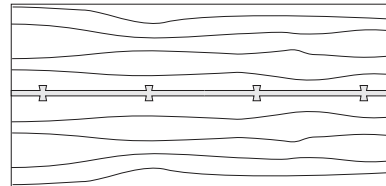

**DUETTE EXTENSION TABLE - LIVE EDGE**

**84W x 40D x 29H  
(116W W/ 2 LEAVES)**

Shown in optional Claro Walnut top with live edge and Claro Toned Walnut base.

Exquisite matched sets of extra long live edge slabs allow a continuous natural edge along the main table and its accompanying leaves. A pull-out apron from under each table end provides support and alignment for the leaves. Duette Extension Tables are available in a variety of sizes and in straight edged versions.

**Duette Table**

72"W x 38"D x 29"H  
 84"W x 40"D x 29"H  
 96"W x 42"D x 29"H

**Duette Live Edge Option**

**Duette Butterfly Option**

**Duette Extension Table**

72"W (104" w/two 16" leaves) x 38"D x 29"H  
 84"W (116" w/two 16" leaves) x 40"D x 29"H  
 96"W (128" w/two 16" leaves) x 42"D x 29"H  
 Continuous grain upon availability