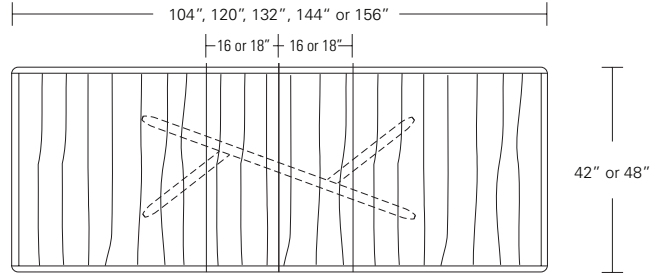

**KEMIZO EXTENSION TABLE**

84 W x 42 D x 29 1/4 H  
(102W w/1 LEAF, 120W w/2 LEAVES)

Extension version shown with self-storing pivoting leaves in Terra Walnut and optional Medium Bronze inlay.

The Kemizo Table features a diagonal linear gesture with rounded corners, softened profiles and an optional metal inlay. The Kemizo Extension Table includes two standard leaves or as shown with self-storing pivoting leaves that fold neatly in the base of the table.

**Kemizo Table**

- 72" W x 42" D x 29" H
- 84" W x 42" D x 29" H
- 96" W x 42" D x 29" H
- 108" W x 42" D x 29" H
- 120" W x 48" D x 29" H

**Kemizo Extension Table**

- 72" W (104" w/two 16" leaves) x 42" D x 29 1/4" H
- 84" W (120" w/two 18" leaves) x 42" D x 29 1/4" H
- 96" W (132" w/two 18" leaves) x 42" D x 29 1/4" H
- 108" W (144" w/two 18" leaves) x 42" D x 29 1/4" H
- 120" W (156" w/two 18" leaves) x 48" D x 29 1/4" H

**KEMIZO RACETRACK TABLE**

96 W x 42 D x 29 1/4 H  
(114W w/1 LEAF, 132W w/2 LEAVES)

Extension version shown with self-storing pivoting leaves in in Bluff Oak and optional Satin Brass inlay.

The Kemizo Table features a diagonal linear gesture with rounded corners, softened profiles and an optional metal inlay. The Kemizo Extension Table includes two standard leaves or as shown with self-storing pivoting leaves that fold neatly in the base of the table.