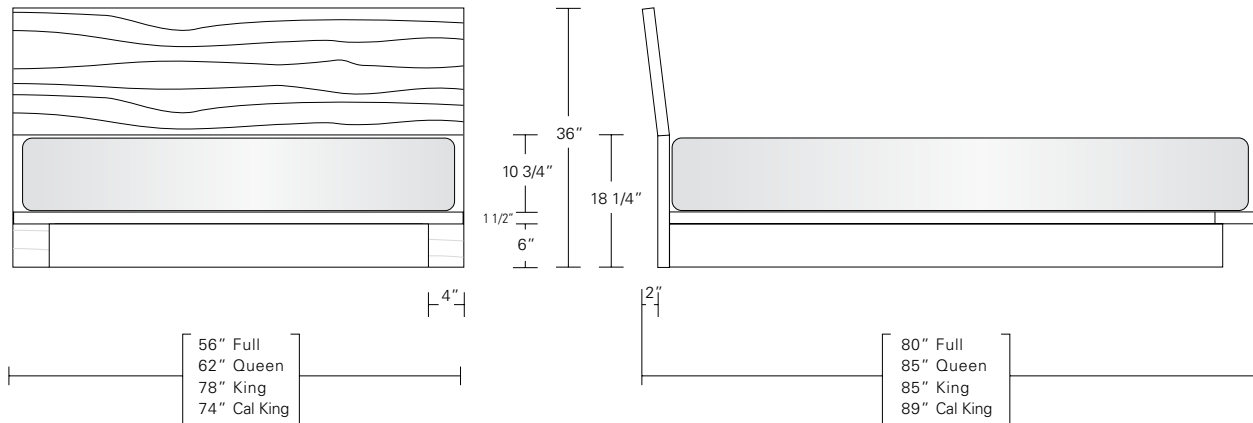

Plateau Bed (with platform, mattress required)