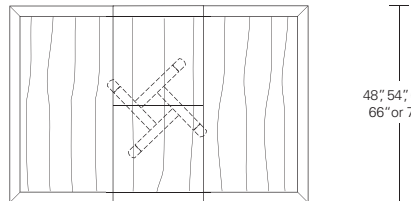

### Round Extension Table (w/self-storing leaf)

48" W (68" w/one 20" leaf) x 48" D x 29" H  
 54" W (74" w/one 20" leaf) x 54" D x 29" H  
 60" W (84" w/one 24" leaf) x 60" D x 29" H  
 66" W (90" w/one 24" leaf) x 66" D x 29" H  
 72" W (96" w/one 24" leaf) x 72" D x 29" H

### Round Split Base Extension Table

48" W (96" w/two 24" leaves) x 48" D x 29" H  
 54" W (102" w/two 24" leaves) x 54" D x 29" H  
 60" W (108" w/two 24" leaves) x 60" D x 29" H  
 66" W (114" w/two 24" leaves) x 66" D x 29" H  
 72" W (120" w/two 24" leaves) x 72" D x 29" H

### Square Extension Table (w/self-storing leaf)

48" W (68" w/one 20" leaf) x 48" D x 29" H  
 54" W (74" w/one 20" leaf) x 54" D x 29" H  
 60" W (84" w/one 24" leaf) x 60" D x 29" H  
 66" W (90" w/one 24" leaf) x 66" D x 29" H  
 72" W (96" w/one 24" leaf) x 72" D x 29" H