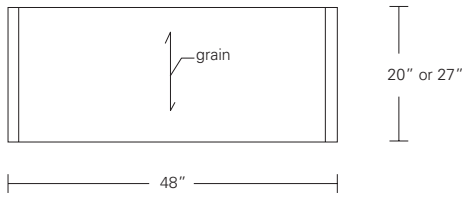

**CONTOUR SIDE TABLE**

**24W x 24D x 24H**

Shown in Oak

Modern planes and continuous form are the key elements of the Contour Collection. This table features an open, airy, contemporary design. Softly rounded corners smoothly connect the horizontal and angled elements. Contour Tables are available in a wide range of sizes and finishes.