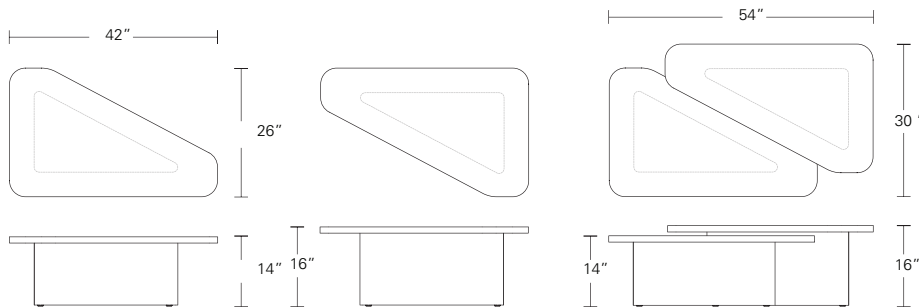

Prysm Cocktail Table 54
42W x 26D x 14H, 42W x 26D x 16H