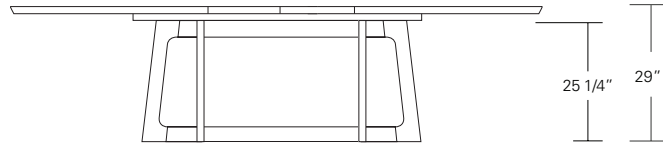

**Kemizo Table**

- 72" W x 42" D x 29" H
- 84" W x 42" D x 29" H
- 96" W x 42" D x 29" H
- 108" W x 42" D x 29" H
- 120" W x 48" D x 29" H

**Kemizo Extension Table**

- 72" W (104" w/two 16" leaves) x 42" D x 29 1/4" H
- 84" W (120" w/two 18" leaves) x 42" D x 29 1/4" H
- 96" W (132" w/two 18" leaves) x 42" D x 29 1/4" H
- 108" W (144" w/two 18" leaves) x 42" D x 29 1/4" H
- 120" W (156" w/two 18" leaves) x 48" D x 29 1/4" H

**Edge Detail Options:**

Veneer top with solid wood profiled edges on top and bottom.

Veneer top with solid wood profiled edge on top and optional metal inlay on bottom.

DESCRIPTION	FINISH OPTIONS	
<p><b>Kemizo Table:</b> Veneer top with solid wood edge. Solid wood base with levelers. Kemizo extension table with two standard leaves or two self-storing pivoting leaves.</p> <p><b>Inlay Options:</b> Dark bronze, medium bronze, satin brass or satin aluminum.</p> <p><b>Custom Orders:</b> Custom sizes, woods and finishes are available. Please request a price quotation.</p>	<p><b>Standard - Natural / Stained:</b></p> <p>Bronze Ash, Burnt Ash, Ebonized Ash, Grey Ash, Oak, Bluff Oak, Grey Oak, Fumed Oak, Desert Oak, Ebonized Oak, Moka Oak, Walnut, Medium Walnut, Dark Walnut, Ebonized Walnut, Grey Walnut, Silver Walnut, Terra Walnut, Bronze Walnut, Claro Toned Walnut.</p>	<p><b>Premium - Cerused / Bleached:</b></p> <p>Bleached Ash, Cerused Grey Ash, Cerused Bronze Ash, Cerused Burnt Ash, Bleached Walnut, Cerused Walnut, Cerused Grey Walnut, Cerused Silver Walnut, Cerused Bronze Walnut, Cerused Oak, Bleached Oak.</p>

**VERONA EXTENSION TABLE**

**84W x 40D x 29H  
(120W with two 18" LEAVES)**

Shown in Silver Walnut.

The Verona Table features a tapered base formed with modern fluid lines connecting the legs and criss-crossing stretchers. The table top's beveled profile compliments the divergent angles of the table base. Verona tables are available in a variety of shapes and sizes, fixed or extension versions and in a wide selection of finishes.