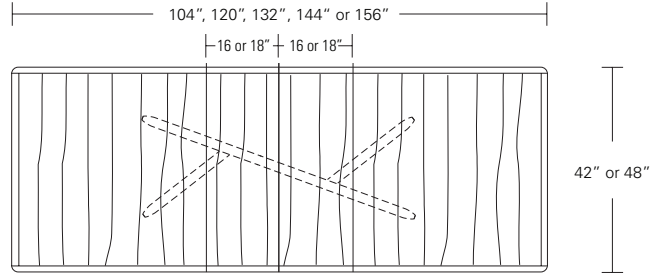

**Kemizo Square Table**

42"W x 42"D x 29"H  
 48"W x 48"D x 29"H  
 54"W x 54"D x 29"H  
 60"W x 60"D x 29"H  
 66"W x 66"D x 29"H  
 72"W x 72"D x 29"H

**Square Extension Table (w/self-storing leaf)**

48"W (68"w/one 20"leaf) x 48"D x 29"H  
 54"W (74"w/one 20"leaf) x 54"D x 29"H  
 60"W (84"w/one 24"leaf) x 60"D x 29"H  
 66"W (90"w/one 24"leaf) x 66"D x 29"H  
 72"W (96"w/one 24"leaf) x 72"D x 29"H

**Split Base Square Extension Table**

48"W (96"w/two 24"leaves) x 48"D x 29"H  
 54"W (102"w/two 24"leaves) x 54"D x 29"H  
 60"W (108"w/two 24"leaves) x 60"D x 29"H  
 66"W (114"w/two 24"leaves) x 66"D x 29"H  
 72"W (120"w/two 24"leaves) x 72"D x 29"H

**KEMIZO EXTENSION TABLE**

84 W x 42 D x 29 1/4 H  
(102W w/1 LEAF, 120W w/2 LEAVES)

Extension version shown with self-storing pivoting leaves in Terra Walnut and optional Medium Bronze inlay.

The Kemizo Table features a diagonal linear gesture with rounded corners, softened profiles and an optional metal inlay. The Kemizo Extension Table includes two standard leaves or as shown with self-storing pivoting leaves that fold neatly in the base of the table.

**Kemizo Table**

- 72" W x 42" D x 29" H
- 84" W x 42" D x 29" H
- 96" W x 42" D x 29" H
- 108" W x 42" D x 29" H
- 120" W x 48" D x 29" H

**Kemizo Extension Table**

- 72" W (104" w/two 16" leaves) x 42" D x 29 1/4" H
- 84" W (120" w/two 18" leaves) x 42" D x 29 1/4" H
- 96" W (132" w/two 18" leaves) x 42" D x 29 1/4" H
- 108" W (144" w/two 18" leaves) x 42" D x 29 1/4" H
- 120" W (156" w/two 18" leaves) x 48" D x 29 1/4" H