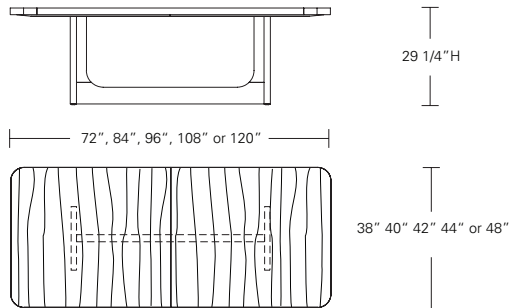

Bruneau Extension Table C (w/ leaves in center)

72"W (104"w/two 16"leaves) x 38"D x 29 1/4"H
84"W (120"w/two 18"leaves) x 40"D x 29 1/4"H
96"W (132"w/two 18"leaves) x 42"D x 29 1/4"H
108"W (144"w/two 18"leaves) x 44"D x 29 1/4"H
120"W (156"w/two 18"leaves) x 48"D x 29 1/4"H