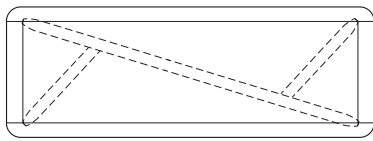

**KEMIZO CONSOLE**

**60 W x 18 D x 32 H**

Shown in Grey Ash with optional Satin Aluminum inlay.

The Kemizo Console features a diagonal base stretcher with intersecting legs, rounded corners, and softened profiles. This streamlined version includes a lightly scaled top with an optional metal inlay outlining the table top, legs and base. Available with an optional recessed drawer and apron detail.