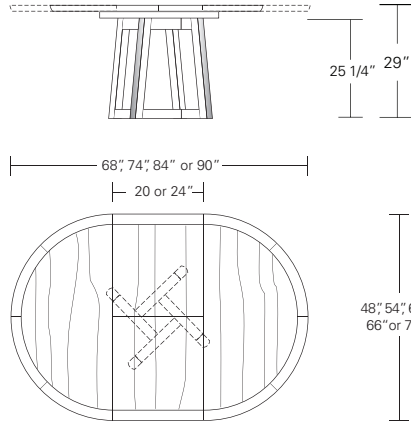

**VERONA ROUND TABLE**

**Verona Round Table**

42" W x 42" D x 29" H  
 48" W x 48" D x 29" H  
 54" W x 54" D x 29" H  
 60" W x 60" D x 29" H  
 66" W x 66" D x 29" H  
 72" W x 72" D x 29" H

**Round Extension Table (w/self-storing leaf)**

48" W (68" w/one 20" leaf) x 48" D x 29" H  
 54" W (74" w/one 20" leaf) x 54" D x 29" H  
 60" W (84" w/one 24" leaf) x 60" D x 29" H  
 66" W (90" w/one 24" leaf) x 66" D x 29" H  
 72" W (96" w/one 24" leaf) x 72" D x 29" H

**ROULETTE ROUND TABLE**

**54W x 54D x 29H**

Shown in Cersed Silver Walnut with optional solid wood top.

The Roulette Round Table features a pin wheel style base layout with slanted legs suggesting a rotating movement. Profiled legs and table edges add a softened tactile quality to the design. Available in a variety of shapes, sizes, fixed and extension versions.

### Round Extension Table (w/self-storing leaf)

48" W (68" w/one 20" leaf) x 48" D x 29" H  
 54" W (74" w/one 20" leaf) x 54" D x 29" H  
 60" W (84" w/one 24" leaf) x 60" D x 29" H  
 66" W (90" w/one 24" leaf) x 66" D x 29" H  
 72" W (96" w/one 24" leaf) x 72" D x 29" H