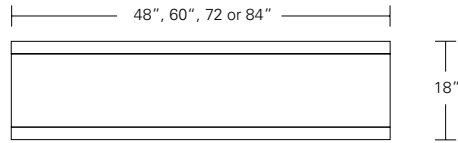

Console

DESCRIPTION	FINISH OPTIONS	
Arris Desk & Console: Profiled and mitered solid wood frame with veneer top. Levelers. Options: Drawers, drawer dividers, shelves, Leather top, modesty panel, leg wire-chase, wood or metal grommets to match hardware. Satin brass, medium bronze, dark bronze, and satin or polished stainless steel pulls. Custom Orders: Custom sizes, woods and finishes are available. Please request a price quotation.	Standard - Natural / Stained: Bronze Ash, Burnt Ash, Ebonized Ash, Grey Ash, Oak, Bluff Oak, Grey Oak, Fumed Oak, Desert Oak, Ebonized Oak, Moka Oak, Walnut, Medium Walnut, Dark Walnut, Ebonized Walnut, Grey Walnut, Silver Walnut, Terra Walnut, Bronze Walnut, Claro Toned Walnut.	Premium - Cerused / Bleached: Bleached Ash, Cerused Grey Ash, Cerused Bronze Ash, Cerused Burnt Ash, Bleached Walnut, Cerused Walnut, Cerused Grey Walnut, Cerused Silver Walnut, Cerused Bronze Walnut, Cerused Oak, Bleached Oak.