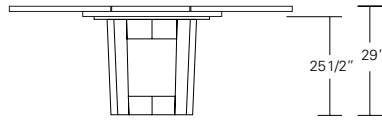

DUETTE ROUND & SQUARE TABLES

29"

25 1/2" 29"

25 1/2" 29"

48", 54", 60", 66" or 72"

48", 54", 60",
66" or 72"

68", 74", 84", 90" or 96"

48", 54", 60",
66" or 72"

96", 102", 108", 114" or 120"

48", 54", 60",
66" or 72"

Duette Round Table

48"W x 48"D x 29"H
54"W x 54"D x 29"H
60"W x 60"D x 29"H
66"W x 66"D x 29"H
72"W x 72"D x 29"H

Duette Round Extension Table (with one leaf)

48"W (68" w/one 20" leaf) x 48"D x 29"H
54"W (74" w/one 20" leaf) x 54"D x 29"H
60"W (84" w/one 24" leaf) x 60"D x 29"H
66"W (90" w/one 24" leaf) x 66"D x 29"H
72"W (96" w/one 24" leaf) x 72"D x 29"H

Duette Round Extension Table (split base with two leaves)

48"W (96" w/two 24" leaves) x 48"D x 29"H
54"W (102" w/two 24" leaves) x 54"D x 29"H
60"W (108" w/two 24" leaves) x 60"D x 29"H
66"W (114" w/two 24" leaves) x 66"D x 29"H
72"W (120" w/two 24" leaves) x 72"D x 29"H

48", 54", 60", 66" or 72"

48", 54", 60",
66" or 72"

68", 74", 84", 90" or 96"

48", 54", 60",
66" or 72"

96", 102", 108", 114" or 120"

48", 54", 60",
66" or 72"

Duette Square Table

48"W x 48"D x 29"H
54"W x 54"D x 29"H
60"W x 60"D x 29"H
66"W x 66"D x 29"H
72"W x 72"D x 29"H

Duette Square Extension Table (with one leaf)

48"W (68" w/one 20" leaf) x 48"D x 29"H
54"W (74" w/one 20" leaf) x 54"D x 29"H
60"W (84" w/one 24" leaf) x 60"D x 29"H
66"W (90" w/one 24" leaf) x 66"D x 29"H
72"W (96" w/one 24" leaf) x 72"D x 29"H

Duette Square Extension Table (split base with two leaves)

48"W (96" w/two 24" leaves) x 48"D x 29"H
54"W (102" w/two 24" leaves) x 54"D x 29"H
60"W (108" w/two 24" leaves) x 60"D x 29"H
66"W (114" w/two 24" leaves) x 66"D x 29"H
72"W (120" w/two 24" leaves) x 72"D x 29"H

DESCRIPTION

FINISH OPTIONS

Kemizo Side Table:

Veneer top with solid wood edge.
Solid wood base with levelers.

Inlay Options:

Dark bronze, medium bronze or
satin brass.

Custom Orders: