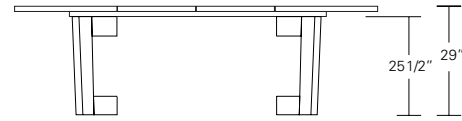

**DUETTE ROUND & SQUARE TABLES**

48", 54", 60", 66" or 72"

**Duette Round Table**

48"W x 48"D x 29"H  
 54"W x 54"D x 29"H  
 60"W x 60"D x 29"H  
 66"W x 66"D x 29"H  
 72"W x 72"D x 29"H

68", 74", 84", 90" or 96"

**Duette Round Extension Table (with one leaf)**

48"W (68" w/one 20" leaf) x 48"D x 29"H  
 54"W (74" w/one 20" leaf) x 54"D x 29"H  
 60"W (84" w/one 24" leaf) x 60"D x 29"H  
 66"W (90" w/one 24" leaf) x 66"D x 29"H  
 72"W (96" w/one 24" leaf) x 72"D x 29"H