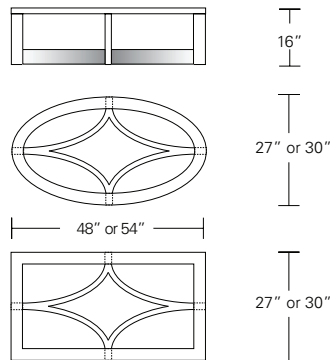

Oval or Rectangular Inset Glass Top