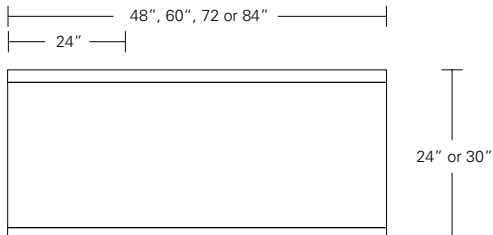

Return

DESCRIPTION	FINISH OPTIONS	
Arris Desk & Console: Profiled and mitered solid wood frame with veneer top. Levelers. Options: Drawers, drawer dividers, shelves, Leather top, modesty panel, leg wire-chase, wood or metal grommets to match hardware. Satin brass, medium bronze, dark bronze, and satin or polished stainless steel pulls. Custom Orders: Custom sizes, woods and finishes are available. Please request a price quotation.	Standard - Natural / Stained: Bronze Ash, Burnt Ash, Ebonized Ash, Grey Ash, Oak, Bluff Oak, Grey Oak, Fumed Oak, Desert Oak, Ebonized Oak, Moka Oak, Walnut, Medium Walnut, Dark Walnut, Ebonized Walnut, Grey Walnut, Silver Walnut, Terra Walnut, Bronze Walnut, Claro Toned Walnut.	Premium - Cerused / Bleached: Bleached Ash, Cerused Grey Ash, Cerused Bronze Ash, Cerused Burnt Ash, Bleached Walnut, Cerused Walnut, Cerused Grey Walnut, Cerused Silver Walnut, Cerused Bronze Walnut, Cerused Oak, Bleached Oak.