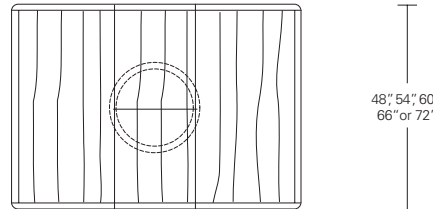

**Solstice Round Table**

42"W x 42"D x 29"H  
 48"W x 48"D x 29"H  
 54"W x 54"D x 29"H  
 60"W x 60"D x 29"H  
 66"W x 66"D x 29"H  
 72"W x 72"D x 29"H

**Round Extension Table (w/self-storing leaf)**

48"W (68"w/one 20"leaf) x 48"D x 29"H  
 54"W (74"w/one 20"leaf) x 54"D x 29"H  
 60"W (84"w/one 24"leaf) x 60"D x 29"H  
 66"W (90"w/one 24"leaf) x 66"D x 29"H  
 72"W (96"w/one 24"leaf) x 72"D x 29"H

**Split Base Round Extension Table**

48"W (96"w/two 24"leaves) x 48"D x 29"H  
 54"W (102"w/two 24"leaves) x 54"D x 29"H  
 60"W (108"w/two 24"leaves) x 60"D x 29"H  
 66"W (114"w/two 24"leaves) x 66"D x 29"H  
 72"W (120"w/two 24"leaves) x 72"D x 29"H

**Solstice Square Table**

42"W x 42"D x 29"H  
 48"W x 48"D x 29"H  
 54"W x 54"D x 29"H  
 60"W x 60"D x 29"H  
 66"W x 66"D x 29"H  
 72"W x 72"D x 29"H

**Square Extension Table (w/self-storing leaf)**

48"W (68"w/one 20"leaf) x 48"D x 29"H  
 54"W (74"w/one 20"leaf) x 54"D x 29"H  
 60"W (84"w/one 24"leaf) x 60"D x 29"H  
 66"W (90"w/one 24"leaf) x 66"D x 29"H  
 72"W (96"w/one 24"leaf) x 72"D x 29"H