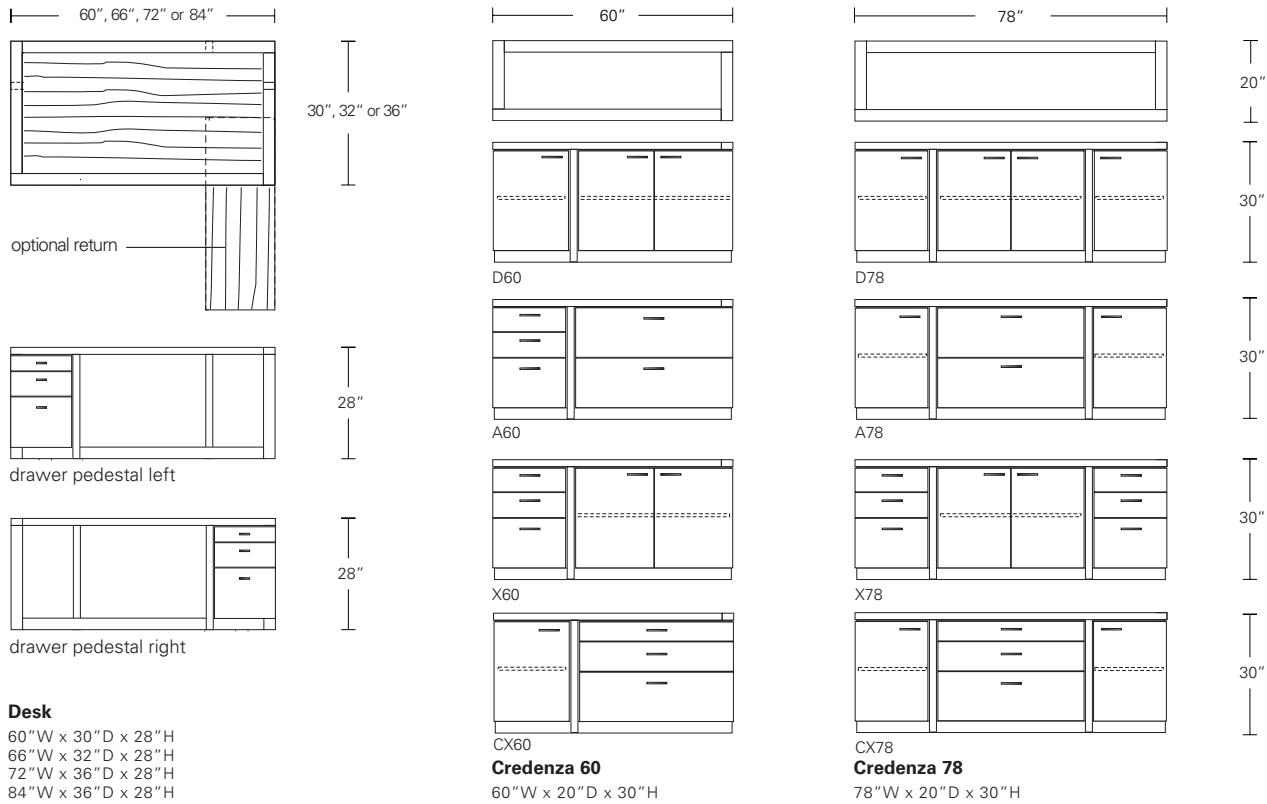

OFFSET DESK & CREDENZA

DESCRIPTION	FINISH OPTIONS	
Offset Desk: Veneer top with solid wood frame. Solid wood base with levelers. Options: Bar pulls in satin brass, medium bronze, dark bronze, and satin or polished stainless steel. Wood or metal grommet same finish as hardware and modesty panel. Custom Orders: Custom sizes, woods and finishes are available. Please request a price quotation.	Standard - Natural / Stained: Bronze Ash, Burnt Ash, Ebonized Ash, Grey Ash, Oak, Bluff Oak, Grey Oak, Fumed Oak, Desert Oak, Ebonized Oak, Moka Oak, Walnut, Medium Walnut, Dark Walnut, Ebonized Walnut, Grey Walnut, Silver Walnut, Terra Walnut, Bronze Walnut, Claro Toned Walnut.	
	Premium - Cerused / Bleached: Bleached Ash, Cerused Grey Ash, Cerused Bronze Ash, Cerused Burnt Ash, Bleached Walnut, Cerused Walnut, Cerused Grey Walnut, Cerused Silver Walnut, Cerused Bronze Walnut, Cerused Oak, Bleached Oak.