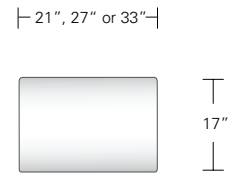

Arris Ottoman