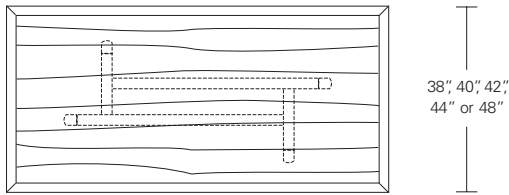

72", 84", 96", 108" or 120"

104", 120", 132", 144" or 156"
| 16 or 18" | 16 or 18" |