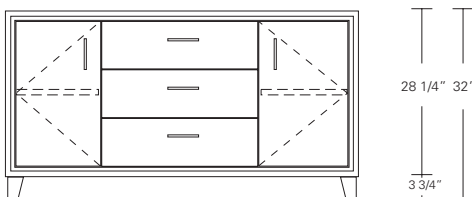

Arris Sideboard