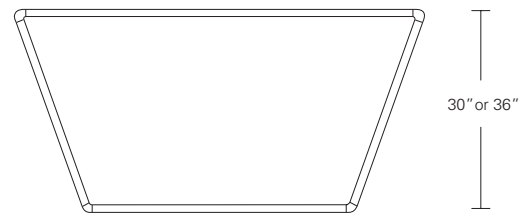

CONTOUR BUFFET, SIDEBOARD, CONSOLE

Contour Console 48"W x 16"D x 30"H
60"W x 18"D x 30"H
72"W x 18"D x 30"H
84"W x 20"D x 36"H
96"W x 20"D x 36"H