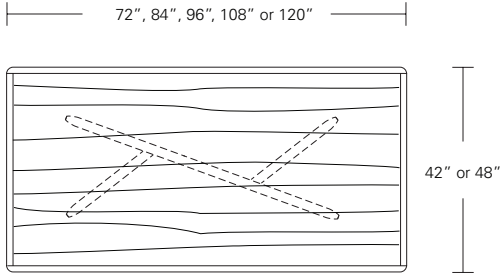

Kemizo Table

- 72" W x 42" D x 29" H
- 84" W x 42" D x 29" H
- 96" W x 42" D x 29" H
- 108" W x 42" D x 29" H
- 120" W x 48" D x 29" H

Kemizo Extension Table

- 72" W (104" w/two 16" leaves) x 42" D x 29 1/4" H
- 84" W (120" w/two 18" leaves) x 42" D x 29 1/4" H
- 96" W (132" w/two 18" leaves) x 42" D x 29 1/4" H
- 108" W (144" w/two 18" leaves) x 42" D x 29 1/4" H
- 120" W (156" w/two 18" leaves) x 48" D x 29 1/4" H

Edge Detail Options:

Veneer top with solid wood profiled edges on top and bottom.

Veneer top with solid wood profiled edge on top and optional metal inlay on bottom.

DESCRIPTION	FINISH OPTIONS	
Kemizo Table: Veneer top with solid wood edge. Solid wood base with levelers. Kemizo extension table with two standard leaves or two self-storing pivoting leaves. Inlay Options: Dark bronze, medium bronze, satin brass or satin aluminum. Custom Orders: Custom sizes, woods and finishes are available. Please request a price quotation.	Standard - Natural / Stained: Bronze Ash, Burnt Ash, Ebonized Ash, Grey Ash, Oak, Bluff Oak, Grey Oak, Fumed Oak, Desert Oak, Ebonized Oak, Moka Oak, Walnut, Medium Walnut, Dark Walnut, Ebonized Walnut, Grey Walnut, Silver Walnut, Terra Walnut, Bronze Walnut, Claro Toned Walnut.	Premium - Cerused / Bleached: Bleached Ash, Cerused Grey Ash, Cerused Bronze Ash, Cerused Burnt Ash, Bleached Walnut, Cerused Walnut, Cerused Grey Walnut, Cerused Silver Walnut, Cerused Bronze Walnut, Cerused Oak, Bleached Oak.