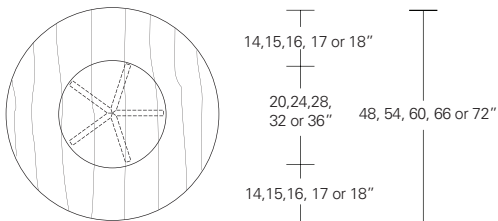

Lazy Susan Option