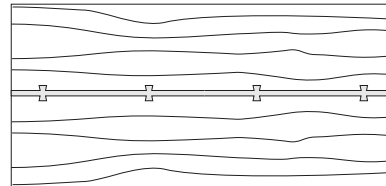

**DUETTE BUTTERFLY TABLE**

**96W x 42D x 29H**

Shown with optional Claro Walnut top, Brass Inlay and Claro Toned Walnut base.

The Duette Butterfly displays a decorative metal inlay joining the two table top halves. This table features an optional book matched set of Claro walnut slabs with square edges (also available in live edge). Standard table tops have a hand selected make-up of boards to form each table top half.

**Duette Table**

72"W x 38"D x 29"H  
 84"W x 40"D x 29"H  
 96"W x 42"D x 29"H

**Duette Live Edge Option**

**Duette Butterfly Option**

**Duette Extension Table**

72"W (104" w/two 16" leaves) x 38"D x 29"H  
 84"W (116" w/two 16" leaves) x 40"D x 29"H  
 96"W (128" w/two 16" leaves) x 42"D x 29"H  
 Continuous grain upon availability