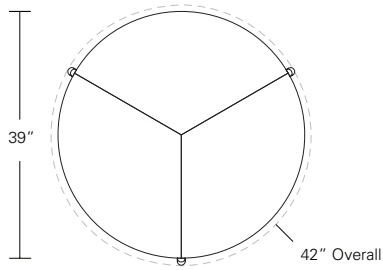

TRILLIUM COCKTAIL TABLE

DESCRIPTION	FINISH OPTIONS	
Trillium Table: Veneer top with thick veneer edging. Solid wood base with levelers. Inlay Options: Dark bronze, medium bronze, satin brass or satin aluminum. Custom Orders: Custom sizes, woods and finishes are available. Please request a price quotation.	Standard - Natural / Stained: Bronze Ash, Burnt Ash, Ebonized Ash, Grey Ash, Oak, Bluff Oak, Grey Oak, Fumed Oak, Desert Oak, Ebonized Oak, Moka Oak, Walnut, Medium Walnut, Dark Walnut, Ebonized Walnut, Grey Walnut, Silver Walnut, Terra Walnut, Bronze Walnut, Claro Toned Walnut.	Premium - Cerused / Bleached: Bleached Ash, Cerused Grey Ash, Cerused Bronze Ash, Cerused Burnt Ash, Bleached Walnut, Cerused Walnut, Cerused Grey Walnut, Cerused Silver Walnut, Cerused Bronze Walnut, Cerused Oak, Bleached Oak.