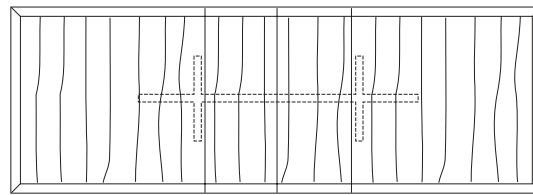

**Kemizo Table**

- 72" W x 42" D x 29" H
- 84" W x 42" D x 29" H
- 96" W x 42" D x 29" H
- 108" W x 42" D x 29" H
- 120" W x 48" D x 29" H

**Kemizo Extension Table**

- 72" W (104" w/two 16" leaves) x 42" D x 29 1/4" H
- 84" W (120" w/two 18" leaves) x 42" D x 29 1/4" H
- 96" W (132" w/two 18" leaves) x 42" D x 29 1/4" H
- 108" W (144" w/two 18" leaves) x 42" D x 29 1/4" H
- 120" W (156" w/two 18" leaves) x 48" D x 29 1/4" H

**VERONA EXTENSION TABLE**

**84W x 40D x 29H  
(120W with two 18" LEAVES)**

Shown in Silver Walnut.

The Verona Table features a tapered base formed with modern fluid lines connecting the legs and criss-crossing stretchers. The table top's beveled profile compliments the divergent angles of the table base. Verona tables are available in a variety of shapes and sizes, fixed or extension versions and in a wide selection of finishes.

72", 84", 96", 108" or 120"

104", 120", 132", 144" or 156"  
 | 16 or 18" | 16 or 18" |

**Verona Table**

72"W x 38"D x 29"H  
 84"W x 40"D x 29"H  
 96"W x 42"D x 29"H  
 108"W x 44"D x 29"H  
 120"W x 48"D x 29"H

**Verona Extension Table**

72"W (104"w/two 16"leaves) x 38"D x 29"H  
 84"W (120"w/two 18"leaves) x 40"D x 29"H  
 96"W (132"w/two 18"leaves) x 42"D x 29"H  
 108"W (144"w/two 18"leaves) x 44"D x 29"H  
 120"W (156"w/two 18"leaves) x 48"D x 29"H