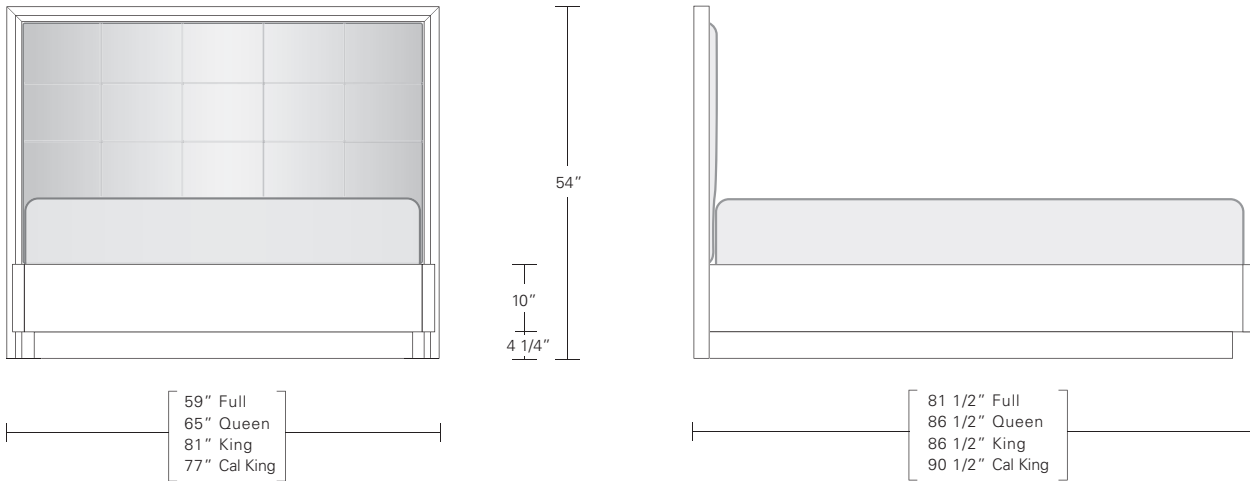

Arris Bed (box spring and mattress required)