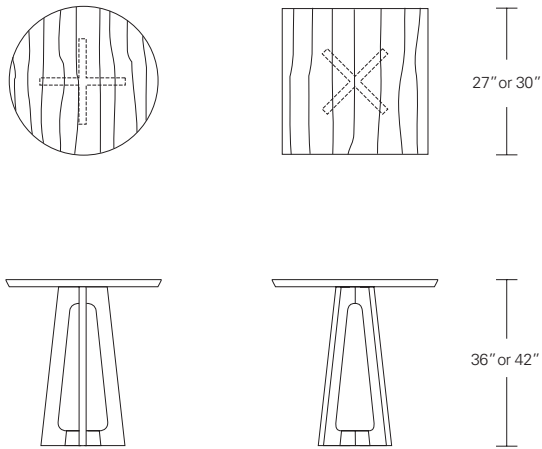

**Split Base Square Extension Table**

48" W (96" w/two 24" leaves) x 48" D x 29" H  
 54" W (102" w/two 24" leaves) x 54" D x 29" H  
 60" W (108" w/two 24" leaves) x 60" D x 29" H  
 66" W (114" w/two 24" leaves) x 66" D x 29" H  
 72" W (120" w/two 24" leaves) x 72" D x 29" H

**VERONA CAFE TABLE**

**30W x 30D x 42H**

Shown in Dark Walnut with  
Cadet Bar Stools.

The Verona Cafe Table's tall tapered base is formed with modern fluid lines connecting the legs and criss-crossing stretchers. The solid wood table top with beveled profile complements the divergent angles of the table base. Verona Cafe Tables are available in round or square versions in two heights and in a wide selection of finishes.