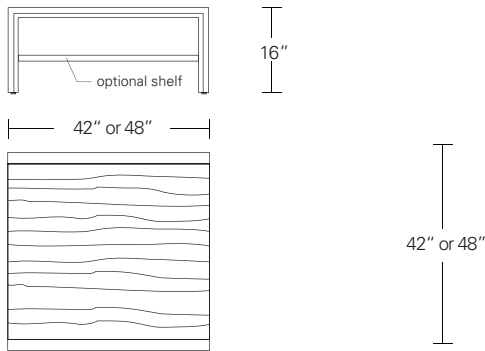

Square Cocktail Table – Wood top

42"W x 42"D x 16"H
48"W x 48"D x 16"H