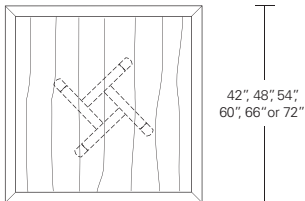

Roulette Square Table

42" W x 42" D x 29" H
48" W x 48" D x 29" H
54" W x 54" D x 29" H
60" W x 60" D x 29" H
66" W x 66" D x 29" H
72" W x 72" D x 29" H