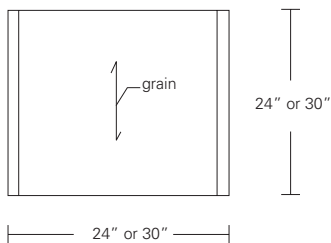

Contour Side Table 24"W x 24"D x 24"H
30"W x 30"D x 24"H

DESCRIPTION	FINISH OPTIONS	
Contour Tables: Veneer panels with radiused solid wood corners. Options: Wood or metal feet on Contour Table. Custom Orders: Custom sizes, woods and finishes are available. Please request aprice quotation.	Standard - Natural / Stained: Bronze Ash, Burnt Ash, Ebonized Ash, Grey Ash, Oak, Bluff Oak, Grey Oak, Fumed Oak, Desert Oak, Ebonized Oak, Moka Oak, Walnut, Medium Walnut, Dark Walnut, Ebonized Walnut, Grey Walnut, Silver Walnut, Terra Walnut, Bronze Walnut, Claro Toned Walnut.	Premium - Cerused / Bleached: Bleached Ash, Cerused Grey Ash, Cerused Bronze Ash, Cerused Burnt Ash, Bleached Walnut, Cerused Walnut, Cerused Grey Walnut, Cerused Silver Walnut, Cerused Bronze Walnut, Cerused Oak, Bleached Oak.