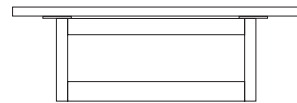

Duette Rectangular Cocktail Table X-Base

48" W x 28" D x 16" H
54" W x 32" D x 16" H
60" W x 36" D x 16" H

Duette Rectangular Cocktail Table

48" W x 28" D x 16" H
54" W x 32" D x 16" H
60" W x 36" D x 16" H

DESCRIPTION	FINISH OPTIONS	
Duette Table: Solid wood table top. Solid wood base with levelers. Custom Orders: Custom sizes, woods and finishes are available. Please request a price quotation.	Standard - Natural / Stained: Bronze Ash, Burnt Ash, Ebonized Ash, Grey Ash, Oak, Bluff Oak, Grey Oak, Fumed Oak, Desert Oak, Ebonized Oak, Moka Oak, Walnut, Medium Walnut, Dark Walnut, Ebonized Walnut, Grey Walnut, Silver Walnut, Terra Walnut, Bronze Walnut, Claro Toned Walnut.	Premium - Cerused / Bleached: Bleached Ash, Cerused Grey Ash, Cerused Bronze Ash, Cerused Burnt Ash, Bleached Walnut, Cerused Walnut, Cerused Grey Walnut, Cerused Silver Walnut, Cerused Bronze Walnut, Cerused Oak, Bleached Oak.