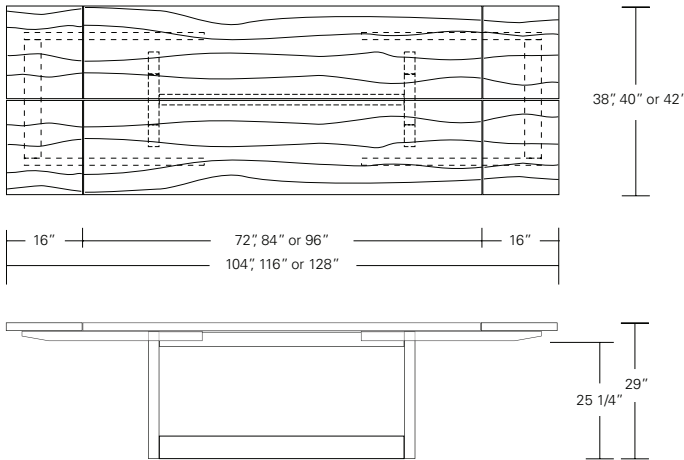

**DUETTE TABLE - STANDARD/EXTENSION**

**84W x 40D x 29H**

Shown in Walnut.

The Duette Table comes standard with a hand matched, solid wood multi-plank top. The natural variations of each board present an organic blend of wood grain across the table top. The extension version has a pull-out apron which supports the end matched leaves.

**Duette Table**

72"W x 38"D x 29"H  
 84"W x 40"D x 29"H  
 96"W x 42"D x 29"H

**Duette Live Edge Option**

**Duette Butterfly Option**

**Duette Extension Table**

72"W (104" w/two 16" leaves) x 38"D x 29"H  
 84"W (116" w/two 16" leaves) x 40"D x 29"H  
 96"W (128" w/two 16" leaves) x 42"D x 29"H  
 Continuous grain upon availability