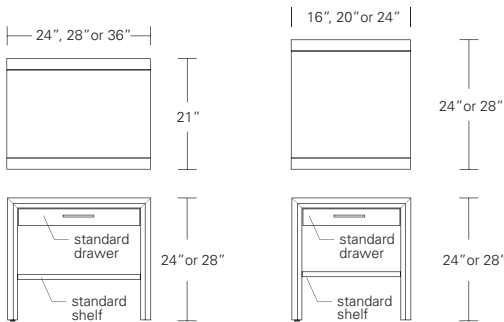

Arris Slim

Arris Side Table

24"W x 21"D x 24" or 28"H
28"W x 21"D x 24" or 28"H
36"W x 21"D x 24" or 28"H