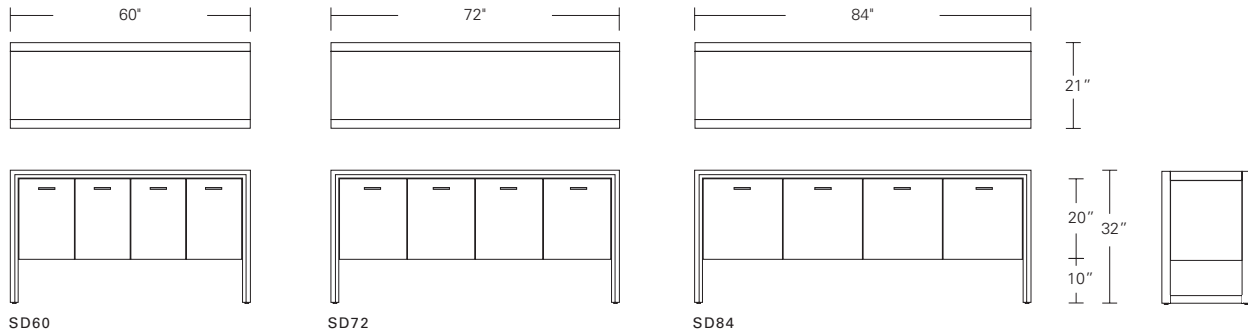

ARRIS SLED CASEGOODS

SD60
Arris Sled Buffet

SD72

SD84