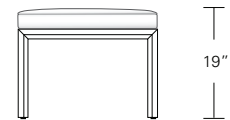

Arris Ottoman