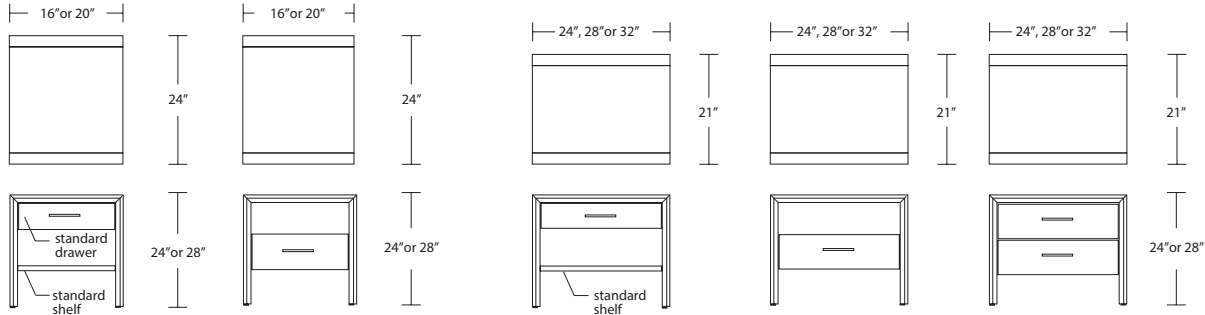

**SERENA 54**

**54W x 21D x 30H**

Shown in Walnut with Medium Bronze Pulls.

The Serena 54 showcases a gracefully profiled solid wood frame with an asymmetrical arrangement of doors and drawers. Custom machined solid brass pulls embellish the tranquil design. Available in various sizes, configurations, and finishes, this piece makes a refined modern statement in any space.