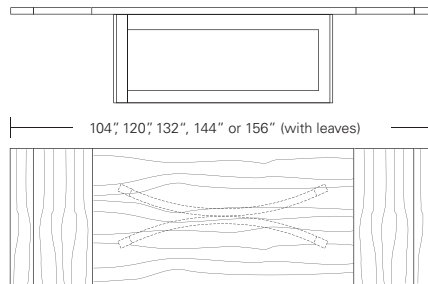

Nexus Extension Table E (with leaves)