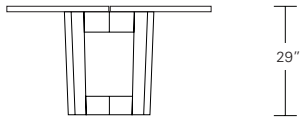

DUETTE ROUND & SQUARE TABLES