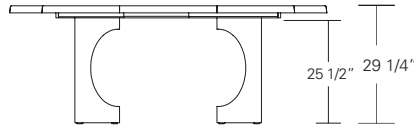

## Bruneau Extension Table C (w/ leaves in center)

72"W (104"w/two 16"leaves) x 38"D x 29 1/4"H  
 84"W (120"w/two 18"leaves) x 40"D x 29 1/4"H  
 96"W (132"w/two 18"leaves) x 42"D x 29 1/4"H  
 108"W (144"w/two 18"leaves) x 44"D x 29 1/4"H  
 120"W (156"w/two 18"leaves) x 48"D x 29 1/4"H

**CAMEO ROUND EXTENSION TABLE**

**60W x 60D x 29H**  
**(84" w/1 LEAF, 108" w/2 LEAVES)**

Shown in Fumed Oak with Dark Bronze metal inlay.

The Cameo Round Extension Table features a graphic geometric base design that forms two intersecting circles. The base splits to accommodate one or two 24" leaves. Cameos are available in several shapes, sizes, and in fixed or extension versions. A wide range of wood finishes and metal inlay options offer endless variations.

# CAMEO ROUND & SQUARE TABLE

29"

25 1/2" 29 1/4"

72", 78", 84", 90" or 96"

96", 102", 108", 114" or 120"

42", 48", 54",  
60", 66" or 72"