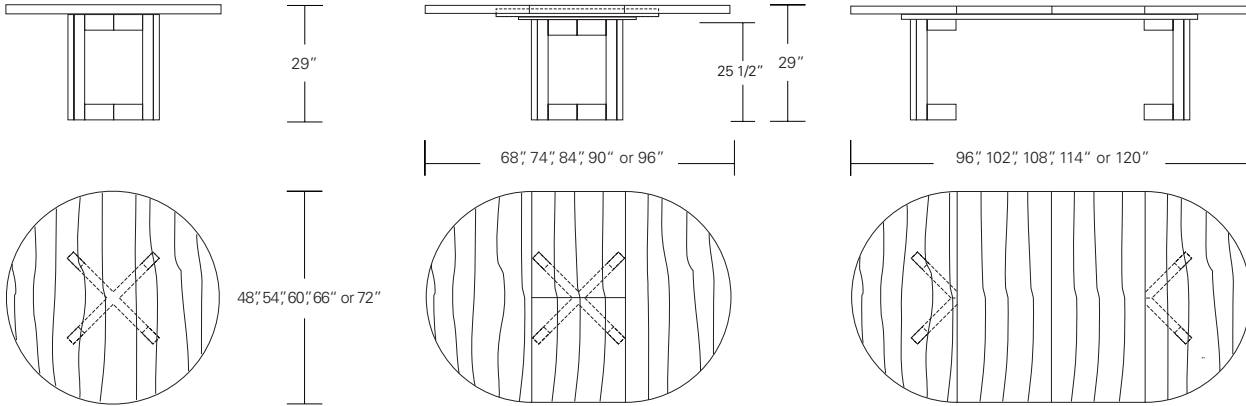

POINTE ROUND & SQUARE TABLE

Pointe Round Table

42"W x 42"D x 29"H
48"W x 48"D x 29"H
54"W x 54"D x 29"H
60"W x 60"D x 29"H
66"W x 66"D x 29"H
72"W x 72"D x 29"H

Round Extension Table (with self storing leaf)

48"W (68" w/one 20"leaf) x 48"D x 29"H
54"W (74" w/one 20"leaf) x 54"D x 29"H
60"W (84" w/one 24"leaf) x 60"D x 29"H
66"W (90" w/one 24"leaf) x 66"D x 29"H
72"W (96" w/one 24"leaf) x 72"D x 29"H

Round Split Base Extension Table

48"W (96" w/two 24"leaves) x 48"D x 29"H
54"W (102" w/two 24"leaves) x 54"D x 29"H
60"W (108" w/two 24"leaves) x 60"D x 29"H
66"W (114" w/two 24"leaves) x 66"D x 29"H
72"W (120" w/two 24"leaves) x 72"D x 29"H