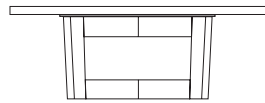

42", 48", 54" or 60"

42", 48", 54" or 60"

live edge option

16"

single slab option (no center reveal)

Duette Square Cocktail Table

42" W x 42" D x 16" H
48" W x 48" D x 16" H
54" W x 54" D x 16" H
60" W x 60" D x 16" H

Duette Round Cocktail Table

42" W x 42" D x 16" H
48" W x 48" D x 16" H
54" W x 54" D x 16" H
60" W x 60" D x 16" H

48", 54" or 60"

28", 32" or 36"

live edge option

28", 32" or 36"

48", 54" or 60"

16"

Duette Rectangular Cocktail Table X-Base

48" W x 28" D x 16" H
54" W x 32" D x 16" H
60" W x 36" D x 16" H

Duette Rectangular Cocktail Table

48" W x 28" D x 16" H
54" W x 32" D x 16" H
60" W x 36" D x 16" H

DESCRIPTION	FINISH OPTIONS	
Duette Table: Solid wood table top. Solid wood base with levelers. Custom Orders: Custom sizes, woods and finishes are available. Please request a price quotation.	Standard - Natural / Stained: Bronze Ash, Burnt Ash, Ebonized Ash, Grey Ash, Oak, Bluff Oak, Grey Oak, Fumed Oak, Desert Oak, Ebonized Oak, Moka Oak, Walnut, Medium Walnut, Dark Walnut, Ebonized Walnut, Grey Walnut, Silver Walnut, Terra Walnut, Bronze Walnut, Claro Toned Walnut.	Premium - Cerused / Bleached: Bleached Ash, Cerused Grey Ash, Cerused Bronze Ash, Cerused Burnt Ash, Bleached Walnut, Cerused Walnut, Cerused Grey Walnut, Cerused Silver Walnut, Cerused Bronze Walnut, Cerused Oak, Bleached Oak.