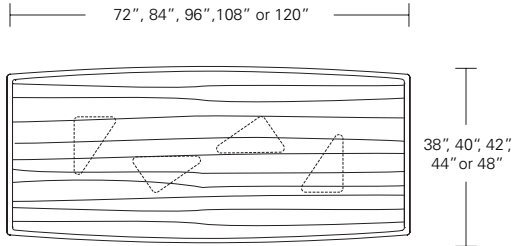

48"W (68"w/one 20"leaf) x 48"D x 29"H  
 54"W (74"w/one 20"leaf) x 54"D x 29"H  
 60"W (84"w/one 24"leaf) x 60"D x 29"H  
 66"W (90"w/one 24"leaf) x 66"D x 29"H  
 72"W (96"w/one 24"leaf) x 72"D x 29"H

**Standard Table**

- 72"W x 38"D x 29"H
- 84"W x 40"D x 29"H
- 96"W x 42"D x 29"H
- 108"W x 44"D x 29"H
- 120"W x 48"D x 29"H

**Split Base Extension Table**

- 72"W (96" w/one leaf, 120" w/two 24" leaves) x 38"D x 29 1/4"H
- 84"W (108" w/one leaf, 132" w/two 24" leaves) x 40"D x 29 1/4"H
- 96"W (120" w/one leaf, 144" w/two 24" leaves) x 42"D x 29 1/4"H
- 108"W (132" w/one leaf, 156" w/two 24" leaves) x 44"D x 29 1/4"H
- 120"W (144" w/one leaf, 168" w/two 24" leaves) x 48"D x 29 1/4"H

**PRYSM EXTENSION TABLE**

**96W x 42D x 29H  
(120" w/1 24" LEAF)**

Shown in Silver Walnut with optional Satin Aluminum inlay.

The Prysm Extension Table is sculptural, with bold triangular monolithic bases that spread apart for extension leaves. The boat-shaped top features a refined, profiled wood edge. Five standard sizes offer one or two 24" leaves. An optional metal inlay adds a distinctive architectural touch.