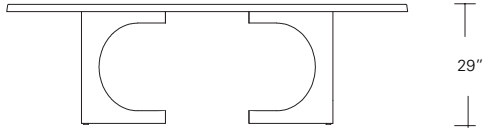

Rectangular Table