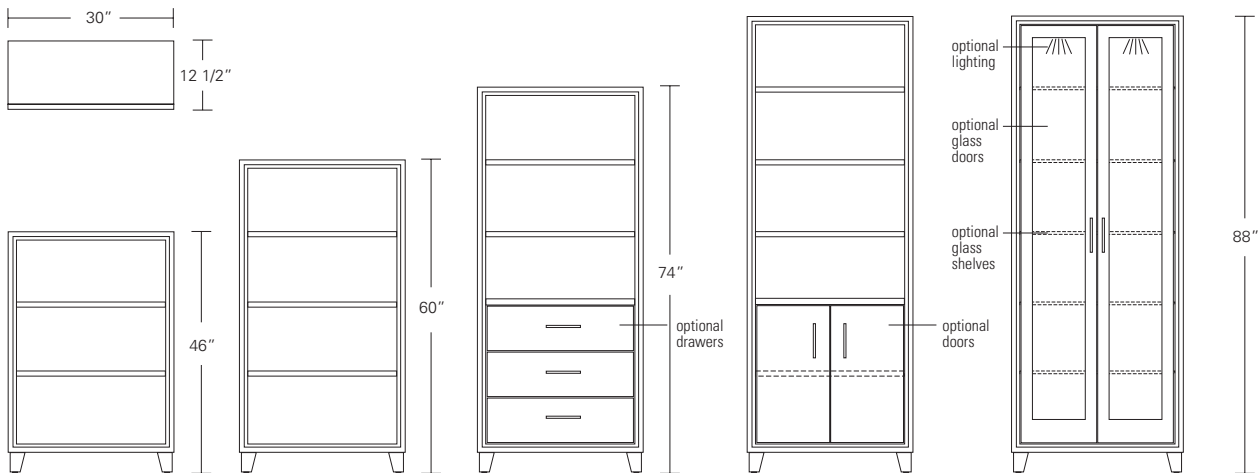

**ARRIS BOOKCASE WITH DOORS AND DRAWERS**

**30W x 12.5D x 88H**

Shown in Cersed Burnt Ash with Satin Stainless hardware.

Named after the edge resulting from the joinery of two planes, Arris Bookcases visually draw the eye into their fine craftsmanship. A variety of wood finishes and sizes offer a stylish yet functional range of open storage solutions or add doors or drawers to enhance functionality.