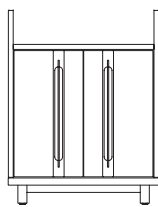

optional doors

DESCRIPTION	FINISH OPTIONS	
Bruneau Bookcase: Veneer Cabinet with radiused corners and veneered fronts. Integrated pulls in covered solid wood vertical members with metal inlay. Soft-close doors and drawers. Adjustable shelves behind doors. Solid wood base with levelers. Standard Options: Add doors, add drawers, two tone finish. Pull Options: Integrated metal pull in satin brass, medium bronze, dark bronze, or satin aluminum. Custom Orders: Custom sizes, woods and finishes are available. Please request a price quotation.	Standard - Natural / Stained: Bronze Ash, Burnt Ash, Ebonized Ash, Grey Ash, Oak, Bluff Oak, Grey Oak, Fumed Oak, Desert Oak, Ebonized Oak, Moka Oak, Walnut, Medium Walnut, Dark Walnut, Ebonized Walnut, Grey Walnut, Silver Walnut, Terra Walnut, Bronze Walnut, Claro Toned Walnut.	Premium - Cerused / Bleached: Bleached Ash, Cerused Grey Ash, Cerused Bronze Ash, Cerused Burnt Ash, Bleached Walnut, Cerused Walnut, Cerused Grey Walnut, Cerused Silver Walnut, Cerused Bronze Walnut, Cerused Oak, Bleached Oak.
	Additional finish options and details for the Bruneau Bookcase.