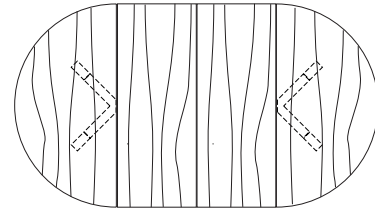

68", 74", 84", 90" or 96"

25 1/2" 29"

48", 54", 60",  
66" or 72"

**Duette Round Extension Table (with one leaf)**

48"W (68" w/one 20" leaf) x 48"D x 29"H  
54"W (74" w/one 20" leaf) x 54"D x 29"H  
60"W (84" w/one 24" leaf) x 60"D x 29"H  
66"W (90" w/one 24" leaf) x 66"D x 29"H  
72"W (96" w/one 24" leaf) x 72"D x 29"H

96", 102", 108", 114" or 120"

25 1/2" 29"

48", 54", 60",  
66" or 72"

**Duette Round Extension Table (split base with two leaves)**

48"W (96" w/two 24" leaves) x 48"D x 29"H  
54"W (102" w/two 24" leaves) x 54"D x 29"H  
60"W (108" w/two 24" leaves) x 60"D x 29"H  
66"W (114" w/two 24" leaves) x 66"D x 29"H  
72"W (120" w/two 24" leaves) x 72"D x 29"H