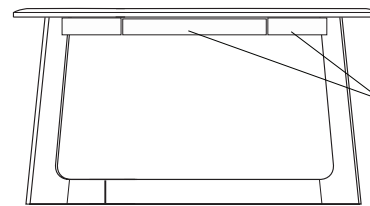

shown with optional drawer and apron

54" W x 16" D x 32" H
60" W x 18" D x 32" H
72" W x 18" D x 32" H
84" W x 18" D x 32" H

Edge Detail Options:

Veneer top with solid wood profiled edges on top and bottom.

Veneer top with solid wood profiled edge on top and optional metal inlay on bottom.

DESCRIPTION	FINISH OPTIONS	
Kemizo Console: Veneer top with solid wood edge. Solid wood base with levelers. Options: Drawer, drawer dividers. Dark bronze, medium bronze, satin brass or satin aluminum inlay. Custom Orders: Custom sizes, woods, veneer patterns and finishes are available. Please request a price quotation.	Standard - Natural / Stained: Bronze Ash, Burnt Ash, Ebonized Ash, Grey Ash, Oak, Bluff Oak, Grey Oak, Fumed Oak, Desert Oak, Ebonized Oak, Moka Oak, Walnut, Medium Walnut, Dark Walnut, Ebonized Walnut, Grey Walnut, Silver Walnut, Terra Walnut, Bronze Walnut, Claro Toned Walnut.	Premium - Cerused / Bleached: Bleached Ash, Cerused Grey Ash, Cerused Bronze Ash, Cerused Burnt Ash, Bleached Walnut, Cerused Walnut, Cerused Grey Walnut, Cerused Silver Walnut, Cerused Bronze Walnut, Cerused Oak, Bleached Oak.