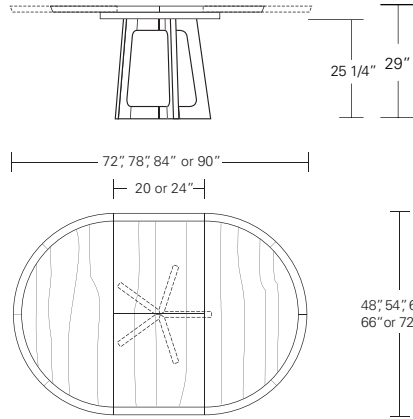

**Verona Extension Table**

72"W (104"w/two 16"leaves) x 38"D x 29"H  
 84"W (120"w/two 18"leaves) x 40"D x 29"H  
 96"W (132"w/two 18"leaves) x 42"D x 29"H  
 108"W (144"w/two 18"leaves) x 44"D x 29"H  
 120"W (156"w/two 18"leaves) x 48"D x 29"H

**VERONA ROUND TABLE**

**60W x 60D x 29H**

Shown in Grey Walnut with optional Medium Bronze Inlay.

The Verona Round Table features a tapered, 5 legged star base which intersects at the table's center point. The table top's beveled profile compliments the divergent angles of the table base. Verona tables are available in a variety of shapes and sizes, fixed or extension versions and in a wide selection of finishes.

**VERONA ROUND TABLE**

**Verona Round Table**

42" W x 42" D x 29" H  
 48" W x 48" D x 29" H  
 54" W x 54" D x 29" H  
 60" W x 60" D x 29" H  
 66" W x 66" D x 29" H  
 72" W x 72" D x 29" H

**Round Extension Table (w/self-storing leaf)**

48" W (68" w/one 20" leaf) x 48" D x 29" H  
 54" W (74" w/one 20" leaf) x 54" D x 29" H  
 60" W (84" w/one 24" leaf) x 60" D x 29" H  
 66" W (90" w/one 24" leaf) x 66" D x 29" H  
 72" W (96" w/one 24" leaf) x 72" D x 29" H