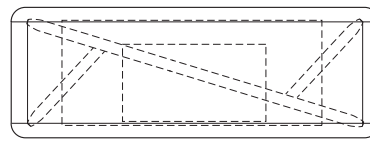

54, 60", 72" or 84"

54, 60", 72" or 84"