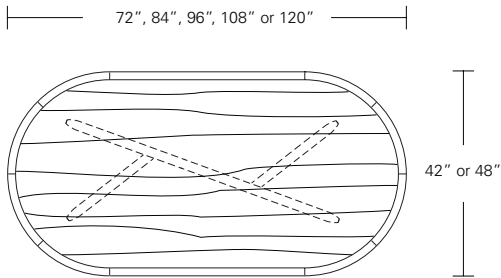

Kemizo Table

- 72" W x 42" D x 29" H
- 84" W x 42" D x 29" H
- 96" W x 42" D x 29" H
- 108" W x 42" D x 29" H
- 120" W x 48" D x 29" H

Kemizo Extension Table

- 72" W (104" w/two 16" leaves) x 42" D x 29 1/4" H
- 84" W (120" w/two 18" leaves) x 42" D x 29 1/4" H
- 96" W (132" w/two 18" leaves) x 42" D x 29 1/4" H
- 108" W (144" w/two 18" leaves) x 42" D x 29 1/4" H
- 120" W (156" w/two 18" leaves) x 48" D x 29 1/4" H

Edge Detail Options:

Veneer top with solid wood profiled edges on top and bottom.

Veneer top with solid wood profiled edge on top and optional metal inlay on bottom.

DESCRIPTION	FINISH OPTIONS	
Kemizo Table: Veneer top with solid wood edge. Solid wood base with levelers. Kemizo extension table with two standard leaves or two self-storing pivoting leaves. Inlay Options: Dark bronze, medium bronze, satin brass or satin aluminum. Custom Orders: Custom sizes, woods and finishes are available. Please request a price quotation.	Standard - Natural / Stained: Bronze Ash, Burnt Ash, Ebonized Ash, Grey Ash, Oak, Bluff Oak, Grey Oak, Fumed Oak, Desert Oak, Ebonized Oak, Moka Oak, Walnut, Medium Walnut, Dark Walnut, Ebonized Walnut, Grey Walnut, Silver Walnut, Terra Walnut, Bronze Walnut, Claro Toned Walnut.	Premium - Cerused / Bleached: Bleached Ash, Cerused Grey Ash, Cerused Bronze Ash, Cerused Burnt Ash, Bleached Walnut, Cerused Walnut, Cerused Grey Walnut, Cerused Silver Walnut, Cerused Bronze Walnut, Cerused Oak, Bleached Oak.