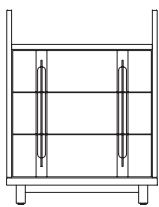

optional drawers