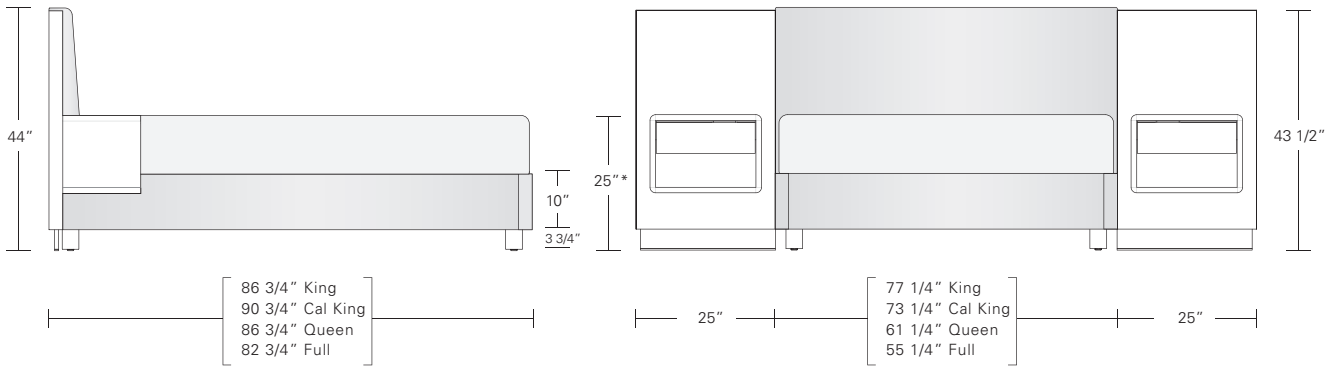

# NAPA BED 1 & 2

**Napa Bed Ensemble 1** - Square Corners on Headboard, Night Cabinet 1

**Napa Bed Ensemble 2** - Rounded Corners on Headboard, Night Cabinet 2

**Napa Bed Night Cabinet 1** - Linear Tab Pull on top of drawer  
\* 25" table height can be adjusted to mattress height