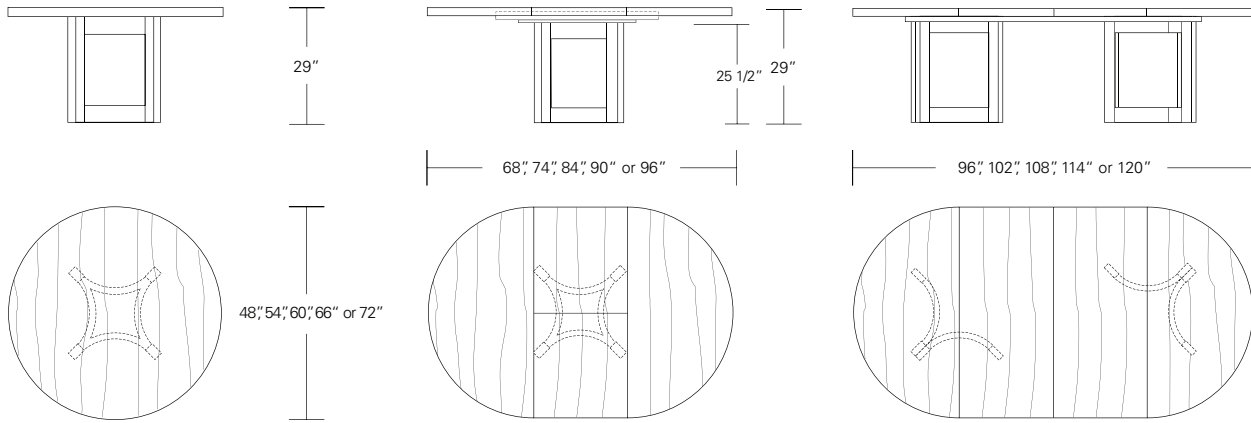

Nested position

Extended with one leaf

Extended with two leaves

**NEXUS SQUARE EXTENSION TABLE - SPLIT BASE**

**54W x 54D x 29H  
(78W-1 LEAF, 102W-2 LEAVES)**

Shown in Dark Walnut.

This table's precise yet simple base form begins with curved wood stretchers that are masterfully bisected then joined to the table's legs. As leaves are added, the pedestal base divides on a diagonal axis. The flexibility of the design is a perfect match for a multiplicity of dining needs.

**Nexus Round Table**

48"W x 48"D x 29"H  
 54"W x 54"D x 29"H  
 60"W x 60"D x 29"H  
 66"W x 66"D x 29"H  
 72"W x 72"D x 29"H

**Round Extension Table (with self storing leaf)**

48"W (68" w/one 20"leaf) x 48"D x 29"H  
 54"W (74" w/one 20"leaf) x 54"D x 29"H  
 60"W (84" w/one 24"leaf) x 60"D x 29"H  
 66"W (90" w/one 24"leaf) x 66"D x 29"H  
 72"W (96" w/one 24"leaf) x 72"D x 29"H