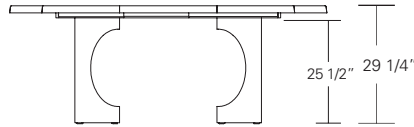

25 1/2" 29 1/4"

72", 78", 84", 90" or 96"

96", 102", 108", 114" or 120"