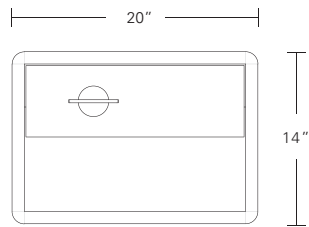

# NAPA BED 1 & 2

**Napa Bed Ensemble 1** - Square Corners on Headboard, Night Cabinet 1

**Napa Bed Ensemble 2** - Rounded Corners on Headboard, Night Cabinet 2

**Napa Bed Night Cabinet 1** - Linear Tab Pull on top of drawer  
\* 25" table height can be adjusted to mattress height