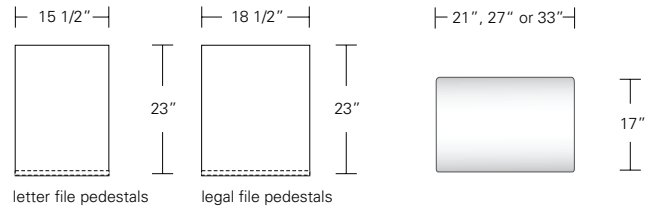

**Optional Pedestal
Optional Modesty Panel**