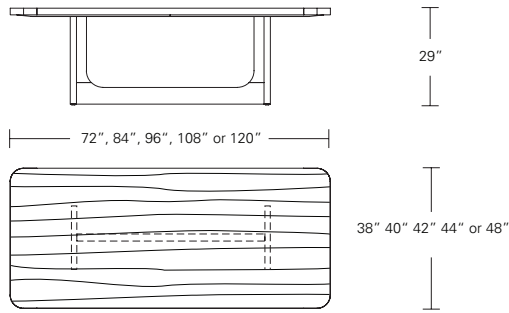

BRUNEAU TABLE

Bruneau Table

72"W x 38"D x 29"H   108"W x 44"D x 29"H
84"W x 40"D x 29"H   120"W x 48"D x 29"H
96"W x 42"D x 29"H