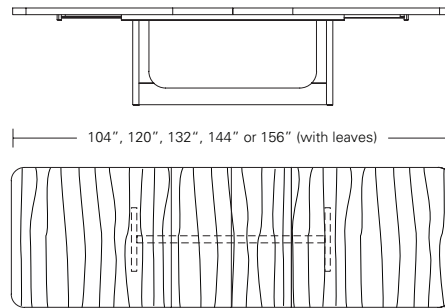

48"W (68"w/one 20"leaf) x 48"D x 29"H  
 54"W (74"w/one 20"leaf) x 54"D x 29"H  
 60"W (84"w/one 24"leaf) x 60"D x 29"H  
 66"W (90"w/one 24"leaf) x 66"D x 29"H  
 72"W (96"w/one 24"leaf) x 72"D x 29"H

### Bruneau Table

72"W x 38"D x 29"H      108"W x 44"D x 29"H  
 84"W x 40"D x 29"H      120"W x 48"D x 29"H  
 96"W x 42"D x 29"H

### Bruneau Extension Table E (w/ end caps)

72"W (104"w/two 16"leaves) x 38"D x 29"H  
 84"W (120"w/two 18"leaves) x 40"D x 29"H  
 96"W (132"w/two 18"leaves) x 42"D x 29"H  
 108"W (144"w/two 18"leaves) x 44"D x 29"H  
 120"W (156"w/two 18"leaves) x 48"D x 29"H

### Bruneau Extension Table C (w/ leaves in center)

72"W (104"w/two 16"leaves) x 38"D x 29 1/4"H  
 84"W (120"w/two 18"leaves) x 40"D x 29 1/4"H  
 96"W (132"w/two 18"leaves) x 42"D x 29 1/4"H  
 108"W (144"w/two 18"leaves) x 44"D x 29 1/4"H  
 120"W (156"w/two 18"leaves) x 48"D x 29 1/4"H