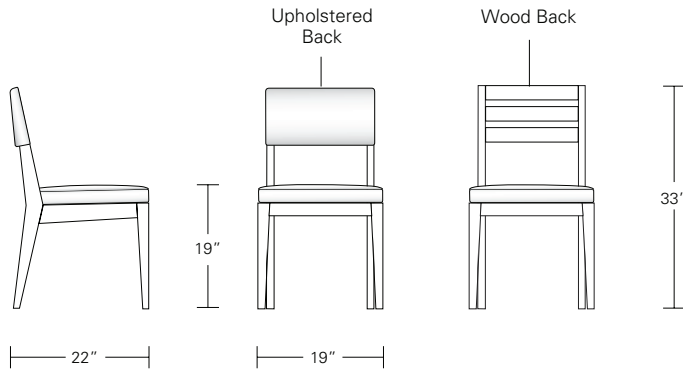

Cadet Chair

19"W x 22"D x 33"H