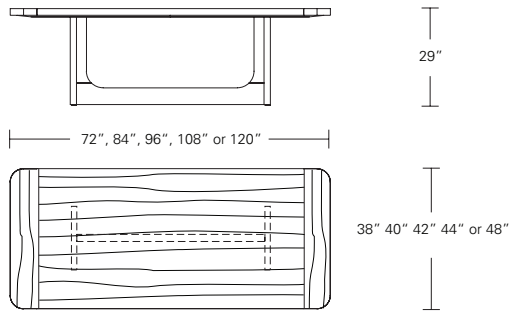

48"W (68"w/one 20"leaf) x 48"D x 29"H  
 54"W (74"w/one 20"leaf) x 54"D x 29"H  
 60"W (84"w/one 24"leaf) x 60"D x 29"H  
 66"W (90"w/one 24"leaf) x 66"D x 29"H  
 72"W (96"w/one 24"leaf) x 72"D x 29"H

**Puente Table**

- 72"W x 42"D x 29"H
- 84"W x 42"D x 29"H
- 96"W x 42"D x 29"H
- 108"W x 42"D x 29"H
- 120"W x 48"D x 29"H

**Puente Extension Table**

- 72"W (104"w/two 16"leaves) x 42"D x 29 1/4"H
- 84"W (120"w/two 18"leaves) x 42"D x 29 1/4"H
- 96"W (132"w/two 18"leaves) x 42"D x 29 1/4"H
- 108"W (144"w/two 18"leaves) x 42"D x 29 1/4"H
- 120"W (156"w/two 18"leaves) x 48"D x 29 1/4"H

**BRUNEAU TABLE**

**108W x 44D x 29H**

Shown in Walnut with Medium Bronze metal.

The Bruneau Table combines U shaped base components with a radiused corner table top. The metal end caps create a linear closure to the open ends of the modern trestle base. Available in fixed or extension versions in a wide range of sizes and finishes.

### Bruneau Table

72"W x 38"D x 29"H      108"W x 44"D x 29"H  
 84"W x 40"D x 29"H      120"W x 48"D x 29"H  
 96"W x 42"D x 29"H