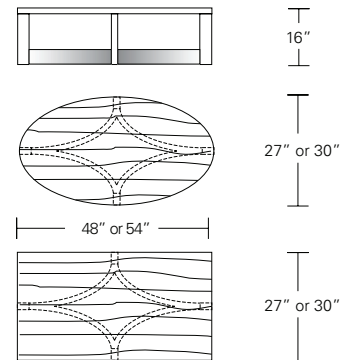

Oval or Rectangular Wood Top

DESCRIPTION	FINISH OPTIONS	
Nexus Cocktail Table: Inset glass top or veneer top with solid wood or thick veneer edging. Curved base with solid wood vertical frame members and levelers. Options: Sunburst veneer pattern. Premium glass. Custom Orders: Custom sizes, woods and finishes are available. Please request a price quotation.	Standard - Natural / Stained: Bronze Ash, Burnt Ash, Ebonized Ash, Grey Ash, Oak, Bluff Oak, Grey Oak, Fumed Oak, Desert Oak, Ebonized Oak, Moka Oak, Walnut, Medium Walnut, Dark Walnut, Ebonized Walnut, Grey Walnut, Silver Walnut, Terra Walnut, Bronze Walnut, Claro Toned Walnut.	Premium - Cerused / Bleached: Bleached Ash, Cerused Grey Ash, Cerused Bronze Ash, Cerused Burnt Ash, Bleached Walnut, Cerused Walnut, Cerused Grey Walnut, Cerused Silver Walnut, Cerused Bronze Walnut, Cerused Oak, Bleached Oak.