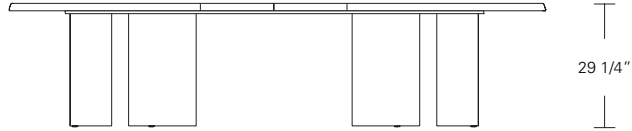

**Standard Table**

- 72"W x 38"D x 29"H
- 84"W x 40"D x 29"H
- 96"W x 42"D x 29"H
- 108"W x 44"D x 29"H
- 120"W x 48"D x 29"H

**Split Base Extension Table**

- 72"W (96" w/one leaf, 120" w/two 24" leaves) x 38"D x 29 1/4"H
- 84"W (108" w/one leaf, 132" w/two 24" leaves) x 40"D x 29 1/4"H
- 96"W (120" w/one leaf, 144" w/two 24" leaves) x 42"D x 29 1/4"H
- 108"W (132" w/one leaf, 156" w/two 24" leaves) x 44"D x 29 1/4"H
- 120"W (144" w/one leaf, 168" w/two 24" leaves) x 48"D x 29 1/4"H

**Metal Inlay Top only**

Top inlay option increases width and depth dimensions by 1/4"

**Edge Detail Options:**

  
Veneer top with solid wood profiled edges on top and bottom.

  
Veneer top with solid wood profiled edge on top and optional metal inlay on bottom.

**PRYSM EXTENSION TABLE**

**96W x 42D x 29H  
(120" w/1 24" LEAF)**

Shown in Silver Walnut with optional Satin Aluminum inlay.

The Prysm Extension Table is sculptural, with bold triangular monolithic bases that spread apart for extension leaves. The boat-shaped top features a refined, profiled wood edge. Five standard sizes offer one or two 24" leaves. An optional metal inlay adds a distinctive architectural touch.