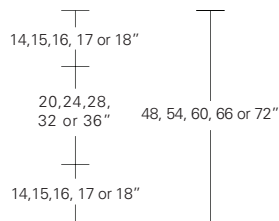

ROULETTE ROUND & SQUARE TABLES

42"W x 42"D x 29"H
48"W x 48"D x 29"H
54"W x 54"D x 29"H
60"W x 60"D x 29"H
66"W x 66"D x 29"H
72"W x 72"D x 29"H

48"W (68" w/one 20" leaf) x 48"D x 29"H
54"W (74" w/one 20" leaf) x 54"D x 29"H
60"W (84" w/one 24" leaf) x 60"D x 29"H
66"W (90" w/one 24" leaf) x 66"D x 29"H
72"W (96" w/one 24" leaf) x 72"D x 29"H

48"W (96" w/two 24" leaves) x 48"D x 29"H
54"W (102" w/two 24" leaves) x 54"D x 29"H
60"W (108" w/two 24" leaves) x 60"D x 29"H
66"W (114" w/two 24" leaves) x 66"D x 29"H
72"W (120" w/two 24" leaves) x 72"D x 29"H

42"W x 42"D x 29"H
48"W x 48"D x 29"H
54"W x 54"D x 29"H
60"W x 60"D x 29"H
66"W x 66"D x 29"H
72"W x 72"D x 29"H

48"W (68" w/one 20" leaf) x 48"D x 29"H
54"W (74" w/one 20" leaf) x 54"D x 29"H
60"W (84" w/one 24" leaf) x 60"D x 29"H
66"W (90" w/one 24" leaf) x 66"D x 29"H
72"W (96" w/one 24" leaf) x 72"D x 29"H

48"W (96" w/two 24" leaves) x 48"D x 29"H
54"W (102" w/two 24" leaves) x 54"D x 29"H
60"W (108" w/two 24" leaves) x 60"D x 29"H
66"W (114" w/two 24" leaves) x 66"D x 29"H
72"W (120" w/two 24" leaves) x 72"D x 29"H

Round

Base Only for Round or Square Top