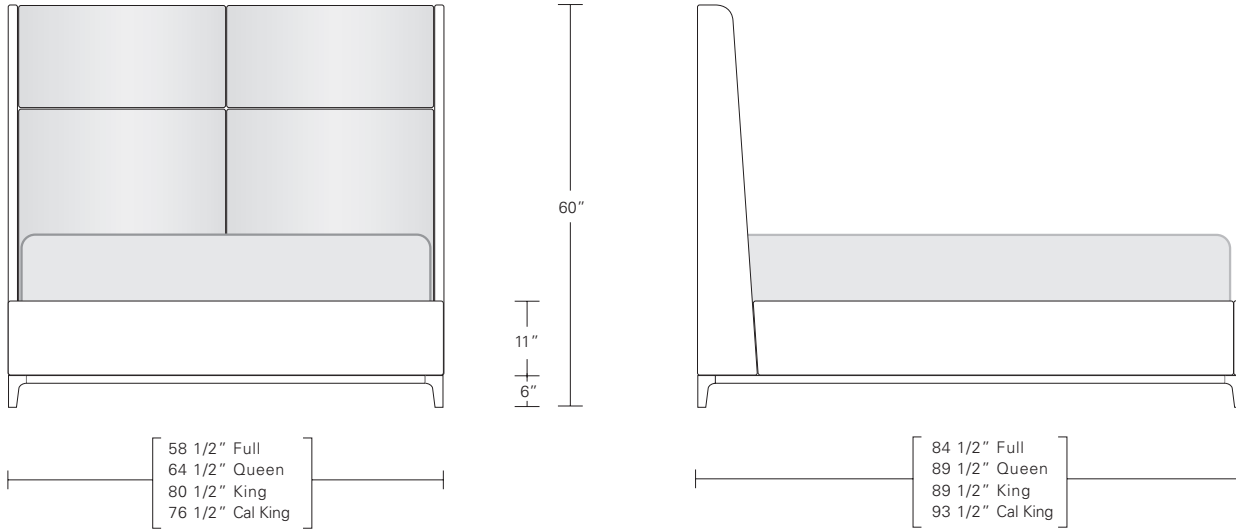

**LUNA BED**

**QUEEN 65W x 89D x 60H**

Shown in COM with Bleached Walnut Base.

Luna, the Roman goddess of the moon, will ensure a celestial sleep. This bed features tapered side return wings which enfold its lavish upholstered headboard. The headboard and bed frame ensemble are elevated by a thin hardwood base which transitions into delicate legs.