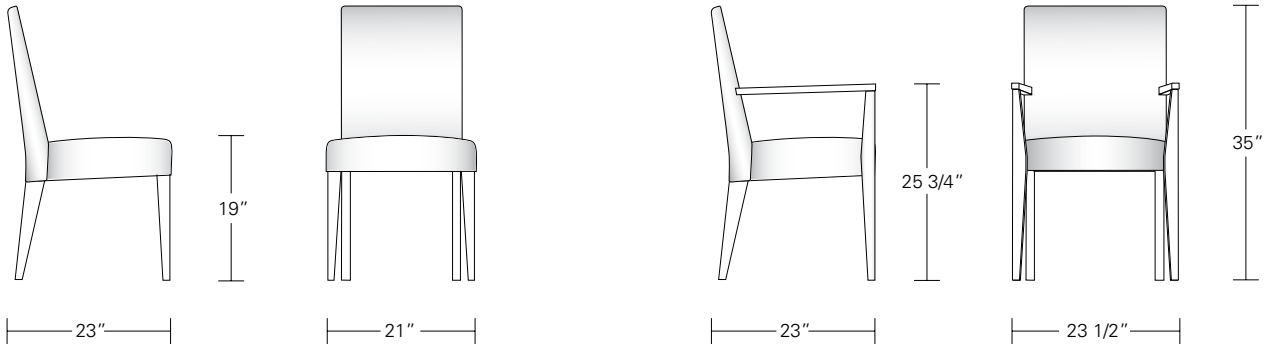

Corinne Side Chair

Corinne Arm Chair

**CORINNE CHAIR**

**23 1/2W x 23D x 35H**

Shown in Cerased Walnut and COM.

Corinne Chairs—the ultimate expression of comfortable seating. The chair's gently curved back and its plush seat provide a truly pleasing sitting experience. Available in a variety of woods and finishes.