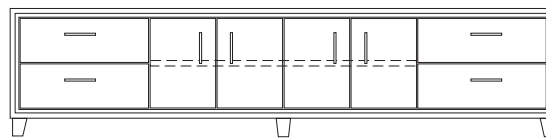

DESCRIPTION	FINISH OPTIONS	
Arris Casegoods: Veneer cabinet with profiled and mitered solid wood face frame. One adjustable shelf behind each door. Square tapered feet with levelers. Options: Pocket doors, drawer inserts, vented removable back & wire management. Rectangular D pulls in satin brass, medium bronze, dark bronze, and satin or polished stainless steel. Opaque satin lacquer fronts, two tone finish. Custom Orders: Custom sizes, woods and finishes are available. Please request a price quotation.	Standard - Natural / Stained: Bronze Ash, Burnt Ash, Ebonized Ash, Grey Ash, Oak, Bluff Oak, Grey Oak, Fumed Oak, Desert Oak, Ebonized Oak, Moka Oak, Walnut, Medium Walnut, Dark Walnut, Ebonized Walnut, Grey Walnut, Silver Walnut, Terra Walnut, Bronze Walnut, Claro Toned Walnut.	Premium - Cerused / Bleached: Bleached Ash, Cerused Grey Ash, Cerused Bronze Ash, Cerused Burnt Ash, Bleached Walnut, Cerused Walnut, Cerused Grey Walnut, Cerused Silver Walnut, Cerused Bronze Walnut, Cerused Oak, Bleached Oak.
	Custom Finishes Opaque Satin Lacquer for Fronts.