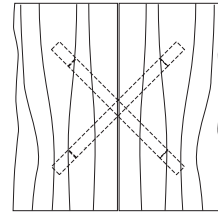

live edge option