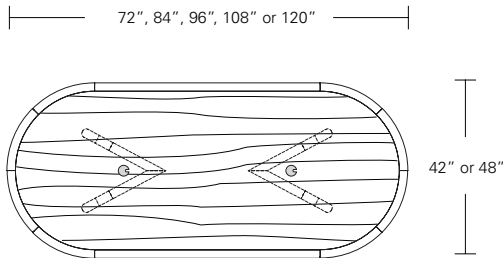

Racetrack Table