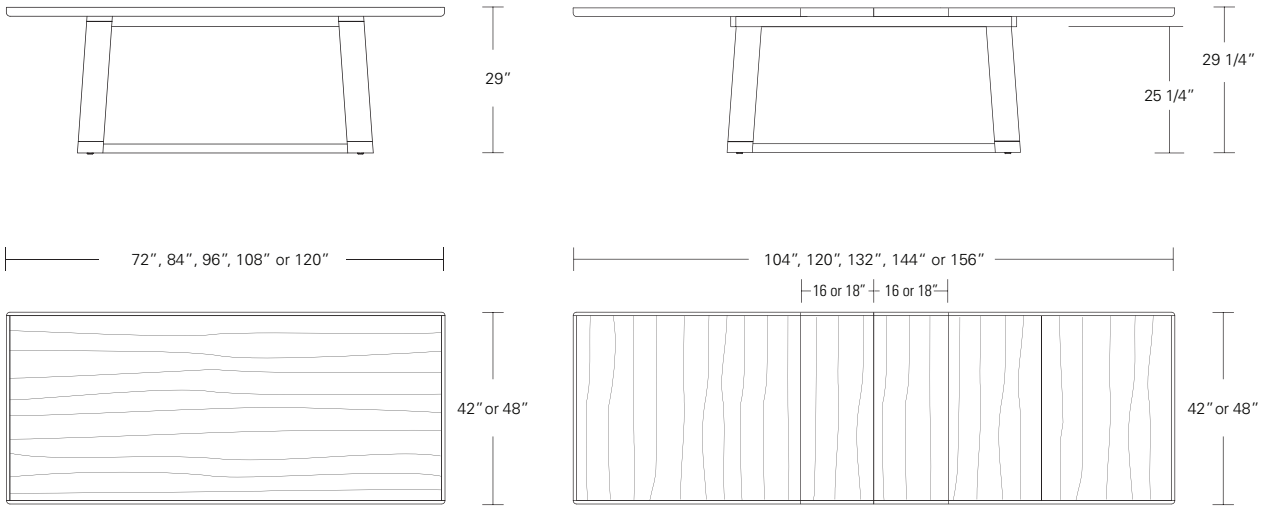

48"W (68"w/one 20"leaf) x 48"D x 29"H  
 54"W (74"w/one 20"leaf) x 54"D x 29"H  
 60"W (84"w/one 24"leaf) x 60"D x 29"H  
 66"W (90"w/one 24"leaf) x 66"D x 29"H  
 72"W (96"w/one 24"leaf) x 72"D x 29"H

**Standard Table**

- 72"W x 38"D x 29"H
- 84"W x 40"D x 29"H
- 96"W x 42"D x 29"H
- 108"W x 44"D x 29"H
- 120"W x 48"D x 29"H

**Split Base Extension Table**

- 72"W (96" w/one leaf, 120" w/two 24" leaves) x 38"D x 29 1/4"H
- 84"W (108" w/one leaf, 132" w/two 24" leaves) x 40"D x 29 1/4"H
- 96"W (120" w/one leaf, 144" w/two 24" leaves) x 42"D x 29 1/4"H
- 108"W (132" w/one leaf, 156" w/two 24" leaves) x 44"D x 29 1/4"H
- 120"W (144" w/one leaf, 168" w/two 24" leaves) x 48"D x 29 1/4"H

**Puente Table**

- 72"W x 42"D x 29"H
- 84"W x 42"D x 29"H
- 96"W x 42"D x 29"H
- 108"W x 42"D x 29"H
- 120"W x 48"D x 29"H

**Puente Extension Table**

- 72"W (104"w/two 16"leaves) x 42"D x 29 1/4"H
- 84"W (120"w/two 18"leaves) x 42"D x 29 1/4"H
- 96"W (132"w/two 18"leaves) x 42"D x 29 1/4"H
- 108"W (144"w/two 18"leaves) x 42"D x 29 1/4"H
- 120"W (156"w/two 18"leaves) x 48"D x 29 1/4"H