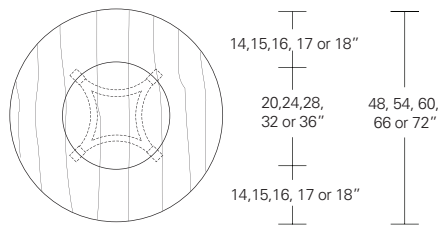

Lazy Susan Option