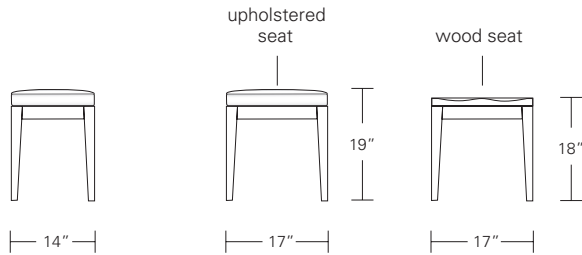

Comrade Stool

17"W x 14"D x 19"H