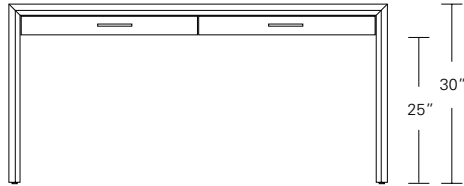

Desk

DESCRIPTION	FINISH OPTIONS	
Arris Desk & Console: Profiled and mitered solid wood frame with veneer top. Levelers. Options: Drawers, drawer dividers, shelves, Leather top, modesty panel, leg wire-chase, wood or metal grommets to match hardware. Satin brass, medium bronze, dark bronze, and satin or polished stainless steel pulls. Custom Orders: Custom sizes, woods and finishes are available. Please request a price quotation.	Standard - Natural / Stained: Bronze Ash, Burnt Ash, Ebonized Ash, Grey Ash, Oak, Bluff Oak, Grey Oak, Fumed Oak, Desert Oak, Ebonized Oak, Moka Oak, Walnut, Medium Walnut, Dark Walnut, Ebonized Walnut, Grey Walnut, Silver Walnut, Terra Walnut, Bronze Walnut, Claro Toned Walnut.	Premium - Cerused / Bleached: Bleached Ash, Cerused Grey Ash, Cerused Bronze Ash, Cerused Burnt Ash, Bleached Walnut, Cerused Walnut, Cerused Grey Walnut, Cerused Silver Walnut, Cerused Bronze Walnut, Cerused Oak, Bleached Oak.