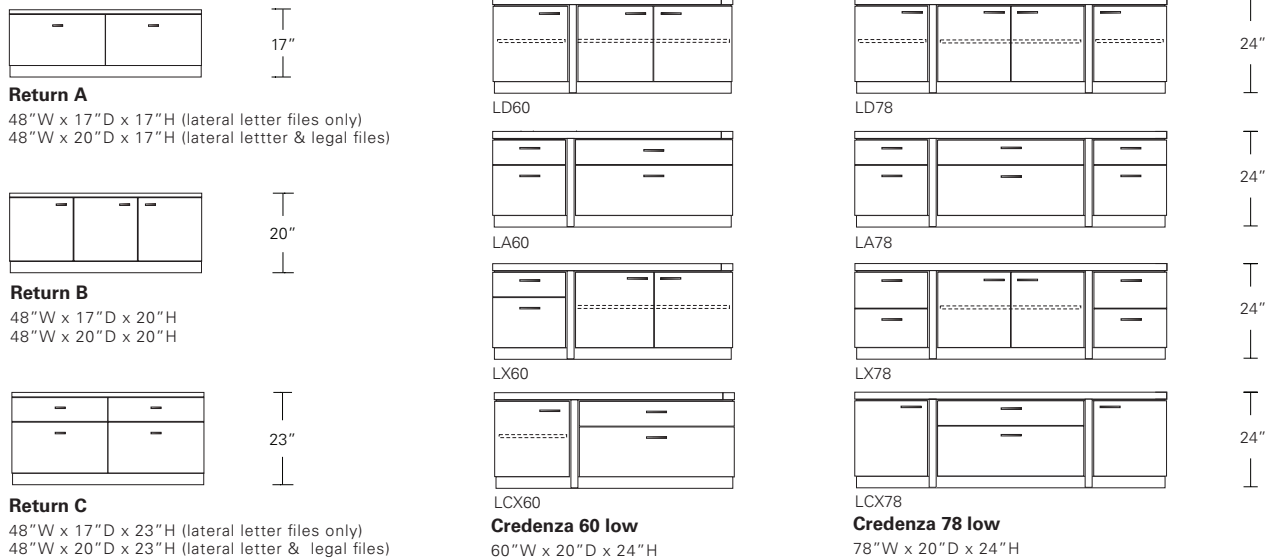

OFFSET DESK & CREDENZA

DESCRIPTION	FINISH OPTIONS	
Offset Desk: Veneer top with solid wood frame. Solid wood base with levelers. Options: Bar pulls in satin brass, medium bronze, dark bronze, and satin or polished stainless steel. Wood or metal grommet same finish as hardware and modesty panel. Custom Orders: Custom sizes, woods and finishes are available. Please request a price quotation.	Standard - Natural / Stained:	Premium - Cerused / Bleached:
	Bronze Ash, Burnt Ash, Ebonized Ash, Grey Ash, Oak, Bluff Oak, Grey Oak, Fumed Oak, Desert Oak, Ebonized Oak, Moka Oak, Walnut, Medium Walnut, Dark Walnut, Ebonized Walnut, Grey Walnut, Silver Walnut, Terra Walnut, Bronze Walnut, Claro Toned Walnut.	Bleached Ash, Cerused Grey Ash, Cerused Bronze Ash, Cerused Burnt Ash, Bleached Walnut, Cerused Walnut, Cerused Grey Walnut, Cerused Silver Walnut, Cerused Bronze Walnut, Cerused Oak, Bleached Oak.