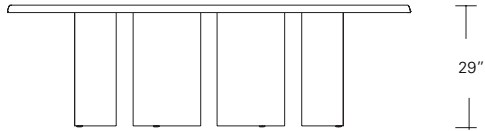

48"W (68"w/one 20"leaf) x 48"D x 29"H  
 54"W (74"w/one 20"leaf) x 54"D x 29"H  
 60"W (84"w/one 24"leaf) x 60"D x 29"H  
 66"W (90"w/one 24"leaf) x 66"D x 29"H  
 72"W (96"w/one 24"leaf) x 72"D x 29"H

**Split Base Square Extension Table**

48"W (96"w/two 24"leaves) x 48"D x 29"H  
 54"W (102"w/two 24"leaves) x 54"D x 29"H  
 60"W (108"w/two 24"leaves) x 60"D x 29"H  
 66"W (114"w/two 24"leaves) x 66"D x 29"H  
 72"W (120"w/two 24"leaves) x 72"D x 29"H

**PRYSM TABLE**

**84W x 40D x 29H**

Shown in Moka Oak with optional Medium Bronze inlay.

Prysm is a sculptural table with bold triangular monolithic bases. The boat-shaped top features a refined, profiled wood edge and is available in a variety of sizes and finishes. An optional metal inlay adds a distinctive architectural touch.

**Standard Table**

- 72"W x 38"D x 29"H
- 84"W x 40"D x 29"H
- 96"W x 42"D x 29"H
- 108"W x 44"D x 29"H
- 120"W x 48"D x 29"H

**Split Base Extension Table**

- 72"W (96" w/one leaf, 120" w/two 24" leaves) x 38"D x 29 1/4"H
- 84"W (108" w/one leaf, 132" w/two 24" leaves) x 40"D x 29 1/4"H
- 96"W (120" w/one leaf, 144" w/two 24" leaves) x 42"D x 29 1/4"H
- 108"W (132" w/one leaf, 156" w/two 24" leaves) x 44"D x 29 1/4"H
- 120"W (144" w/one leaf, 168" w/two 24" leaves) x 48"D x 29 1/4"H