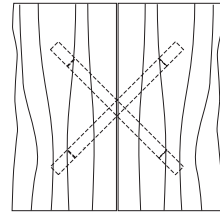

live edge option