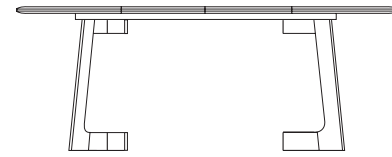

**Kemizo Table**

- 72" W x 42" D x 29" H
- 84" W x 42" D x 29" H
- 96" W x 42" D x 29" H
- 108" W x 42" D x 29" H
- 120" W x 48" D x 29" H

**Kemizo Extension Table**

- 72" W (104" w/two 16" leaves) x 42" D x 29 1/4" H
- 84" W (120" w/two 18" leaves) x 42" D x 29 1/4" H
- 96" W (132" w/two 18" leaves) x 42" D x 29 1/4" H
- 108" W (144" w/two 18" leaves) x 42" D x 29 1/4" H
- 120" W (156" w/two 18" leaves) x 48" D x 29 1/4" H

**KEMIZO ROUND TABLE**

**60W x 60D x 29H**

Shown in Terra Walnut and optional Medium Bronze inlay.

The Kemizo Round Table features a pedestal style base with angled offset legs. The profiled edges and inside radii of the leg joints soften the angular form of the table base. The optional hand-hewn metal inlay embellish the base and table edges. Available in fixed or extension versions.

**Kemizo Round Table**

42"W x 42"D x 29"H  
 48"W x 48"D x 29"H  
 54"W x 54"D x 29"H  
 60"W x 60"D x 29"H  
 66"W x 66"D x 29"H  
 72"W x 72"D x 29"H

**Round Extension Table (w/self-storing leaf)**

48"W (68"w/one 20"leaf) x 48"D x 29"H  
 54"W (74"w/one 20"leaf) x 54"D x 29"H  
 60"W (84"w/one 24"leaf) x 60"D x 29"H  
 66"W (90"w/one 24"leaf) x 66"D x 29"H  
 72"W (96"w/one 24"leaf) x 72"D x 29"H

**Split Base Round Extension Table**

48"W (96"w/two 24"leaves) x 48"D x 29"H  
 54"W (102"w/two 24"leaves) x 54"D x 29"H  
 60"W (108"w/two 24"leaves) x 60"D x 29"H  
 66"W (114"w/two 24"leaves) x 66"D x 29"H  
 72"W (120"w/two 24"leaves) x 72"D x 29"H