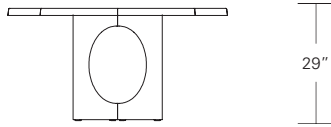

CAMEO ROUND & SQUARE TABLE

29"