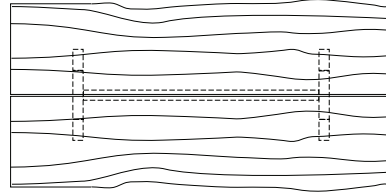

Duette Live Edge Option