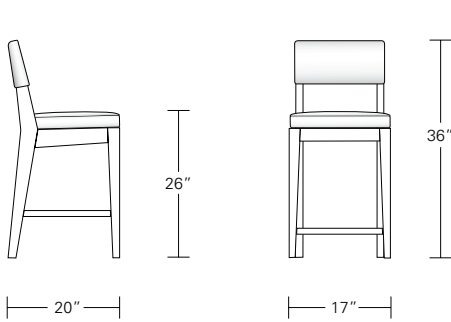

CADET, CAVALIER & CHEVRON STOOL

Cadet Counter Stool
17"W x 20"D x 36"H