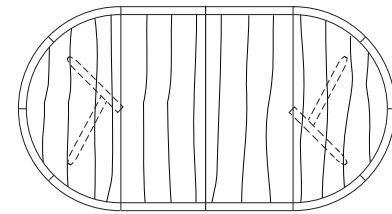

**Kemizo Round Table**

42"W x 42"D x 29"H  
 48"W x 48"D x 29"H  
 54"W x 54"D x 29"H  
 60"W x 60"D x 29"H  
 66"W x 66"D x 29"H  
 72"W x 72"D x 29"H

**Round Extension Table (w/self-storing leaf)**

48"W (68"w/one 20"leaf) x 48"D x 29"H  
 54"W (74"w/one 20"leaf) x 54"D x 29"H  
 60"W (84"w/one 24"leaf) x 60"D x 29"H  
 66"W (90"w/one 24"leaf) x 66"D x 29"H  
 72"W (96"w/one 24"leaf) x 72"D x 29"H

**Split Base Round Extension Table**

48"W (96"w/two 24"leaves) x 48"D x 29"H  
 54"W (102"w/two 24"leaves) x 54"D x 29"H  
 60"W (108"w/two 24"leaves) x 60"D x 29"H  
 66"W (114"w/two 24"leaves) x 66"D x 29"H  
 72"W (120"w/two 24"leaves) x 72"D x 29"H