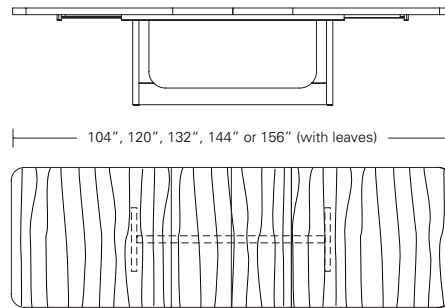

48"W (68"w/one 20"leaf) x 48"D x 29"H  
 54"W (74"w/one 20"leaf) x 54"D x 29"H  
 60"W (84"w/one 24"leaf) x 60"D x 29"H  
 66"W (90"w/one 24"leaf) x 66"D x 29"H  
 72"W (96"w/one 24"leaf) x 72"D x 29"H

## Bruneau Table

72"W x 38"D x 29"H      108"W x 44"D x 29"H  
 84"W x 40"D x 29"H      120"W x 48"D x 29"H  
 96"W x 42"D x 29"H

## Bruneau Extension Table E (w/ end caps)

72"W (104"w/two 16"leaves) x 38"D x 29"H  
 84"W (120"w/two 18"leaves) x 40"D x 29"H  
 96"W (132"w/two 18"leaves) x 42"D x 29"H  
 108"W (144"w/two 18"leaves) x 44"D x 29"H  
 120"W (156"w/two 18"leaves) x 48"D x 29"H

## Bruneau Extension Table C (w/ leaves in center)

72"W (104"w/two 16"leaves) x 38"D x 29 1/4"H  
 84"W (120"w/two 18"leaves) x 40"D x 29 1/4"H  
 96"W (132"w/two 18"leaves) x 42"D x 29 1/4"H  
 108"W (144"w/two 18"leaves) x 44"D x 29 1/4"H  
 120"W (156"w/two 18"leaves) x 48"D x 29 1/4"H