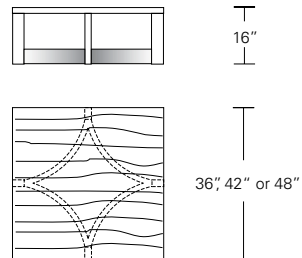

Square Wood Top