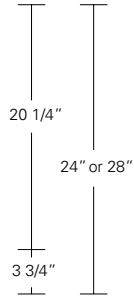

Arris Night Cabinet B
(two doors)