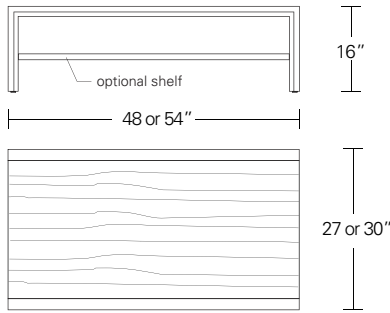

ARRIS COCKTAIL & SIDE TABLE

Rectangular Cocktail Table – Wood top

48"W x 27"D x 16"H
54"W x 30"D x 16"H