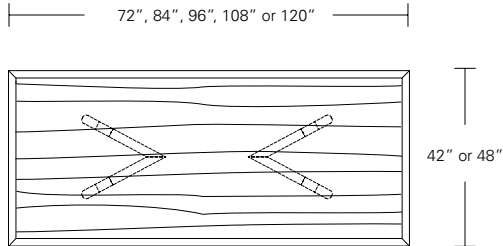

BRUNEAU TABLE

Bruneau Table

72"W x 38"D x 29"H 108"W x 44"D x 29"H
 84"W x 40"D x 29"H 120"W x 48"D x 29"H
 96"W x 42"D x 29"H

Bruneau Extension Table E (w/ end caps)

72"W (104"w/two 16"leaves) x 38"D x 29"H
 84"W (120"w/two 18"leaves) x 40"D x 29"H
 96"W (132"w/two 18"leaves) x 42"D x 29"H
 108"W (144"w/two 18"leaves) x 44"D x 29"H
 120"W (156"w/two 18"leaves) x 48"D x 29"H

CAMEO EXTENSION TABLE

84W x 42D x 29H
(108" w/1 LEAF, 132" w/2 LEAVES)

Extension version shown with one leaf in Cerused Grey Ash and optional Medium Bronze Inlay.

The Cameo Table features a graphic geometric base design. Cameo Extension Tables come standard with one or two 24" leaves. Cameos are available in several shapes, sizes, and in fixed or extension versions. A wide range of wood stains and metal inlay options offer endless combinations of finishes and detailing.