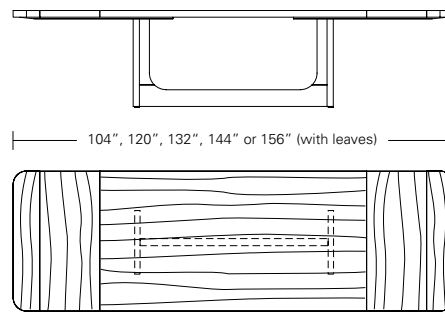

BRUNEAU TABLE

Bruneau Table

72"W x 38"D x 29"H 108"W x 44"D x 29"H
 84"W x 40"D x 29"H 120"W x 48"D x 29"H
 96"W x 42"D x 29"H

Bruneau Extension Table E (w/ end caps)

72"W (104"w/two 16"leaves) x 38"D x 29"H
 84"W (120"w/two 18"leaves) x 40"D x 29"H
 96"W (132"w/two 18"leaves) x 42"D x 29"H
 108"W (144"w/two 18"leaves) x 44"D x 29"H
 120"W (156"w/two 18"leaves) x 48"D x 29"H

Bruneau Extension Table E (with leaves on ends)

Bruneau Extension Table C (w/ leaves in center)

72"W (104"w/two 16"leaves) x 38"D x 29 1/4"H
 84"W (120"w/two 18"leaves) x 40"D x 29 1/4"H
 96"W (132"w/two 18"leaves) x 42"D x 29 1/4"H
 108"W (144"w/two 18"leaves) x 44"D x 29 1/4"H
 120"W (156"w/two 18"leaves) x 48"D x 29 1/4"H