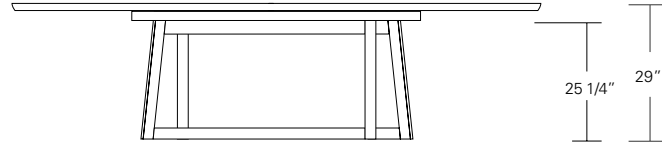

ROULETTE TABLE