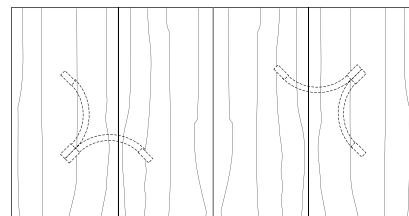

Nexus Square Table

48"W x 48"D x 29"H
54"W x 54"D x 29"H
60"W x 60"D x 29"H
66"W x 66"D x 29"H
72"W x 72"D x 29"H

Square Extension Table (with self storing leaf)

48"W (68" w/one 20"leaf) x 48"D x 29"H
54"W (74" w/one 20"leaf) x 54"D x 29"H
60"W (84" w/one 24"leaf) x 60"D x 29"H
66"W (90" w/one 24"leaf) x 66"D x 29"H
72"W (96" w/one 24"leaf) x 72"D x 29"H

Square Split Base Extension Table

48"W (96" w/two 24"leaves) x 48"D x 29"H
54"W (102" w/two 24"leaves) x 54"D x 29"H
60"W (108" w/two 24"leaves) x 60"D x 29"H
66"W (114" w/two 24"leaves) x 66"D x 29"H
72"W (120" w/two 24"leaves) x 72"D x 29"H