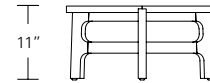

TRILLIUM COCKTAIL TABLE

Trillium 24
24" Diam Top x 11"H
Overall Diam w/ legs 26"

DESCRIPTION	FINISH OPTIONS	
Trillium Table: Veneer top with thick veneer edging. Solid wood base with levelers. Inlay Options: Dark bronze, medium bronze, satin brass or satin aluminum. Custom Orders: Custom sizes, woods and finishes are available. Please request a price quotation.	Standard - Natural / Stained: Bronze Ash, Burnt Ash, Ebonized Ash, Grey Ash, Medium Mahogany, Oak, Bluff Oak, Grey Oak, Fumed Oak, Ebonized Oak, Walnut, Medium Walnut, Dark Walnut, Ebonized Walnut, Grey Walnut, Silver Walnut, Terra Walnut, Bronze Walnut, Claro Toned Walnut.	Premium - Cerused / Bleached: Bleached Ash, Cerused Grey Ash, Cerused Bronze Ash, Cerused Burnt Ash, Cerused Mahogany, Cerused Dark Mahogany, Bleached Walnut, Cerused Walnut, Cerused Grey Walnut, Cerused Silver Walnut, Cerused Bronze Walnut, Cerused Oak, Bleached Oak.