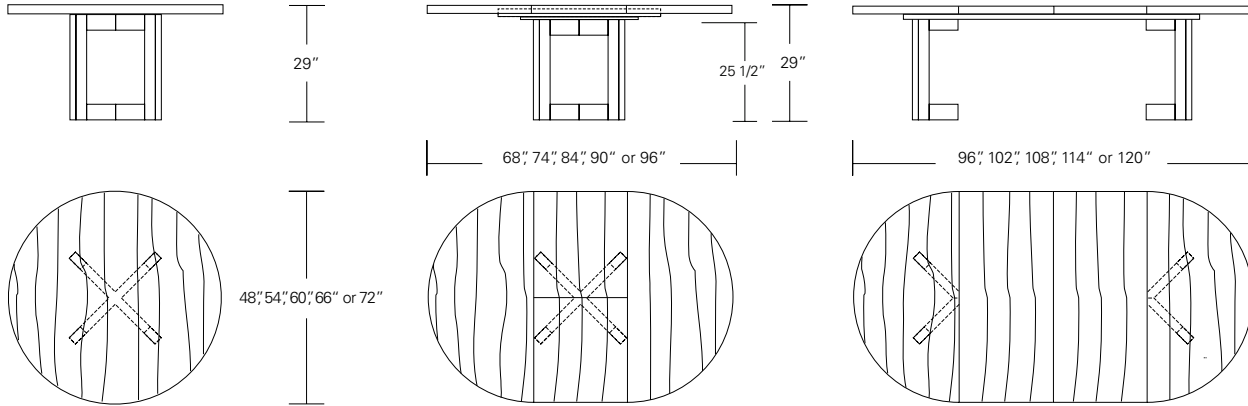

POINTE ROUND & SQUARE TABLE

Pointe Round Table

42"W x 42"D x 29"H
48"W x 48"D x 29"H
54"W x 54"D x 29"H
60"W x 60"D x 29"H
66"W x 66"D x 29"H
72"W x 72"D x 29"H

Round Extension Table (with self storing leaf)

48"W (68" w/one 20" leaf) x 48"D x 29"H
54"W (74" w/one 20" leaf) x 54"D x 29"H
60"W (84" w/one 24" leaf) x 60"D x 29"H
66"W (90" w/one 24" leaf) x 66"D x 29"H
72"W (96" w/one 24" leaf) x 72"D x 29"H

Round Split Base Extension Table

48"W (96" w/two 24" leaves) x 48"D x 29"H
54"W (102" w/two 24" leaves) x 54"D x 29"H
60"W (108" w/two 24" leaves) x 60"D x 29"H
66"W (114" w/two 24" leaves) x 66"D x 29"H
72"W (120" w/two 24" leaves) x 72"D x 29"H