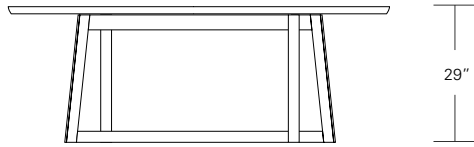

ROULETTE TABLE