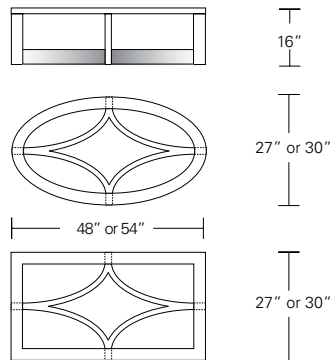

Oval or Rectangular Inset Glass Top