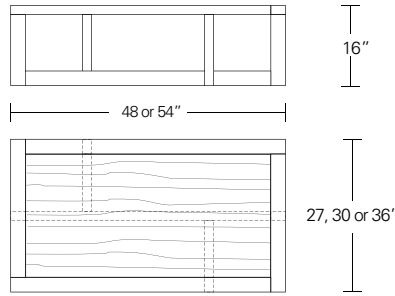

OFFSET COCKTAIL & SIDE TABLE

Rectangular Cocktail Table with inset glass top
 48"W x 27"D x 16"H
 54"W x 30"D x 16"H
 60"W x 36"D x 16"H

Rectangular Cocktail Table with wood top
 48"W x 27"D x 16"H
 54"W x 30"D x 16"H
 60"W x 36"D x 16"H