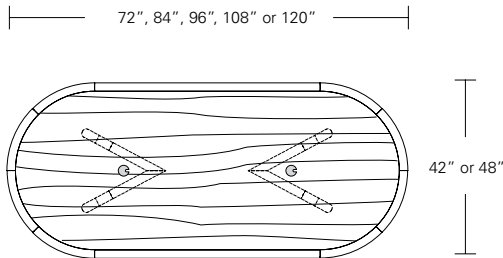

BRUNEAU TABLE

Bruneau Table

72"W x 38"D x 29"H 108"W x 44"D x 29"H
 84"W x 40"D x 29"H 120"W x 48"D x 29"H
 96"W x 42"D x 29"H

Bruneau Extension Table E (w/ end caps)

72"W (104"w/two 16"leaves) x 38"D x 29"H
 84"W (120"w/two 18"leaves) x 40"D x 29"H
 96"W (132"w/two 18"leaves) x 42"D x 29"H
 108"W (144"w/two 18"leaves) x 44"D x 29"H
 120"W (156"w/two 18"leaves) x 48"D x 29"H

CAMEO EXTENSION TABLE

84W x 42D x 29H
(108" w/1 LEAF, 132" w/2 LEAVES)

Extension version shown with one leaf in Cerused Grey Ash and optional Medium Bronze Inlay.

The Cameo Table features a graphic geometric base design. Cameo Extension Tables come standard with one or two 24" leaves. Cameos are available in several shapes, sizes, and in fixed or extension versions. A wide range of wood stains and metal inlay options offer endless combinations of finishes and detailing.

Rectangular Table

Extension Table

Racetrack Table

Racetrack Extension Table

- 72" W x 42" D x 29" H
- 84" W x 42" D x 29" H
- 96" W x 42" D x 29" H
- 108" W x 42" D x 29" H
- 120" W x 48" D x 29" H

- 72" W (96" w/one leaf, 120" w/two 24" leaves) x 42" D x 29 1/4" H
- 84" W (108" w/one leaf, 132" w/two 24" leaves) x 42" D x 29 1/4" H
- 96" W (120" w/one leaf, 144" w/two 24" leaves) x 42" D x 29 1/4" H
- 108" W (132" w/one leaf, 156" w/two 24" leaves) x 42" D x 29 1/4" H
- 120" W (144" w/one leaf, 168" w/two 24" leaves) x 48" D x 29 1/4" H