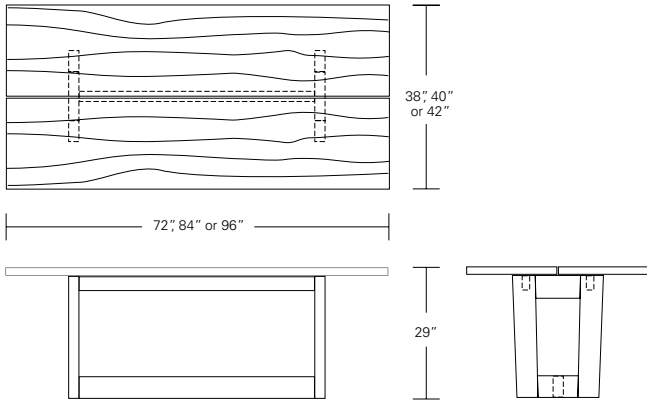

DUETTE BUTTERFLY EXTENSION TABLE

**96W x 42D x 29H
(128W W/ 2 LEAVES)**

Shown with optional Claro Walnut top, Brass Inlay and Claro Toned Walnut base.

The Duette Butterfly Extension's decorative metal inlay pattern joins the two table top halves and continues across the table's leaves. This table features an optional book matched set of Claro Walnut slabs with square edges (also available in live edge). Standard extension versions have a hand selected plank style top.