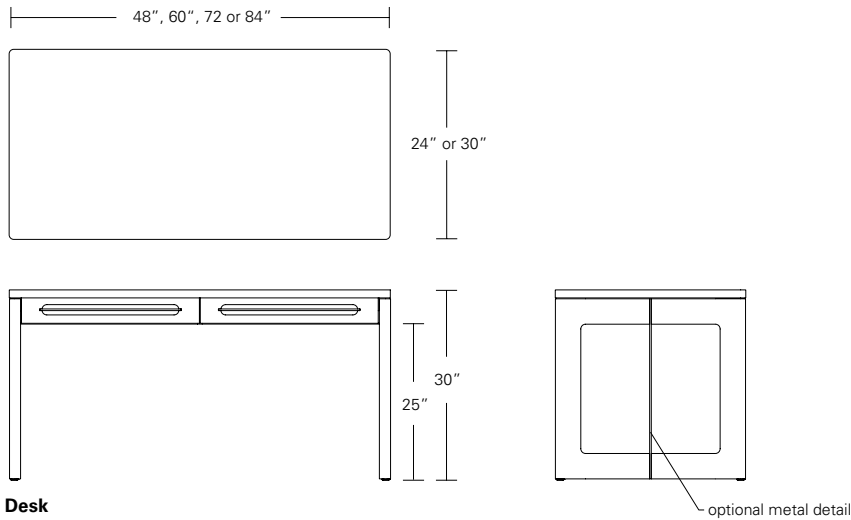

Desk

DESCRIPTION	FINISH OPTIONS	
Bruneau Console & Desk: Solid wood frame with radiused corners and veneered top. Integrated pulls in covered solid wood fronts with metal inlay. Soft-close drawers and leveling feet. Standard Options: Integrated metal pull and optional metal detail on leg in satin brass, medium bronze, dark bronze, or satin aluminum. Custom Orders: Custom sizes, woods and finishes are available. Please request a price quotation.	Standard - Natural / Stained: Bronze Ash, Burnt Ash, Ebonized Ash, Grey Ash, Medium Mahogany, Oak, Bluff Oak, Grey Oak, Fumed Oak, Ebonized Oak, Walnut, Medium Walnut, Dark Walnut, Ebonized Walnut, Grey Walnut, Silver Walnut, Terra Walnut, Bronze Walnut, Claro Toned Walnut.	Premium - Cerused / Bleached: Bleached Ash, Cerused Grey Ash, Cerused Bronze Ash, Cerused Burnt Ash, Cerused Mahogany, Cerused Dark Mahogany, Bleached Walnut, Cerused Walnut, Cerused Grey Walnut, Cerused Silver Walnut, Cerused Bronze Walnut, Cerused Oak, Bleached Oak.