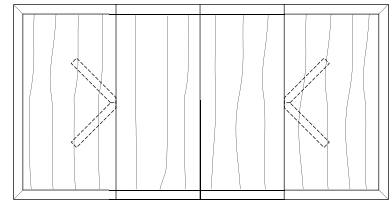

Verona Round Table

42"W x 42"D x 29"H
 48"W x 48"D x 29"H
 54"W x 54"D x 29"H
 60"W x 60"D x 29"H
 66"W x 66"D x 29"H
 72"W x 72"D x 29"H

Round Extension Table (w/self-storing leaf)

48"W (68" w/one 20" leaf) x 48"D x 29"H
 54"W (74" w/one 20" leaf) x 54"D x 29"H
 60"W (84" w/one 24" leaf) x 60"D x 29"H
 66"W (90" w/one 24" leaf) x 66"D x 29"H
 72"W (96" w/one 24" leaf) x 72"D x 29"H

Split Base Round Extension Table

48"W (96" w/two 24" leaves) x 48"D x 29"H
 54"W (102" w/two 24" leaves) x 54"D x 29"H
 60"W (108" w/two 24" leaves) x 60"D x 29"H
 66"W (114" w/two 24" leaves) x 66"D x 29"H
 72"W (120" w/two 24" leaves) x 72"D x 29"H

Verona Square Table

42"W x 42"D x 29"H
 48"W x 48"D x 29"H
 54"W x 54"D x 29"H
 60"W x 60"D x 29"H
 66"W x 66"D x 29"H
 72"W x 72"D x 29"H

Square Extension Table (w/self-storing leaf)

48"W (68" w/one 20" leaf) x 48"D x 29"H
 54"W (74" w/one 20" leaf) x 54"D x 29"H
 60"W (84" w/one 24" leaf) x 60"D x 29"H
 66"W (90" w/one 24" leaf) x 66"D x 29"H
 72"W (96" w/one 24" leaf) x 72"D x 29"H