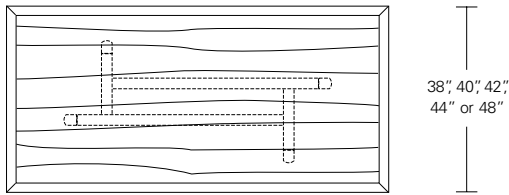

72", 84", 96", 108" or 120"

104", 120", 132", 144" or 156"
| 16 or 18" | 16 or 18" |