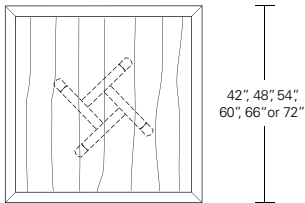

Roulette Square Table

42" W x 42" D x 29" H
48" W x 48" D x 29" H
54" W x 54" D x 29" H
60" W x 60" D x 29" H
66" W x 66" D x 29" H
72" W x 72" D x 29" H