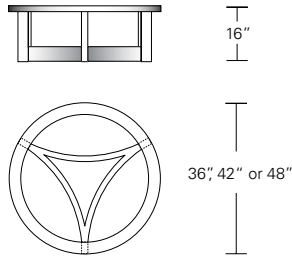

Round Inset Glass Top