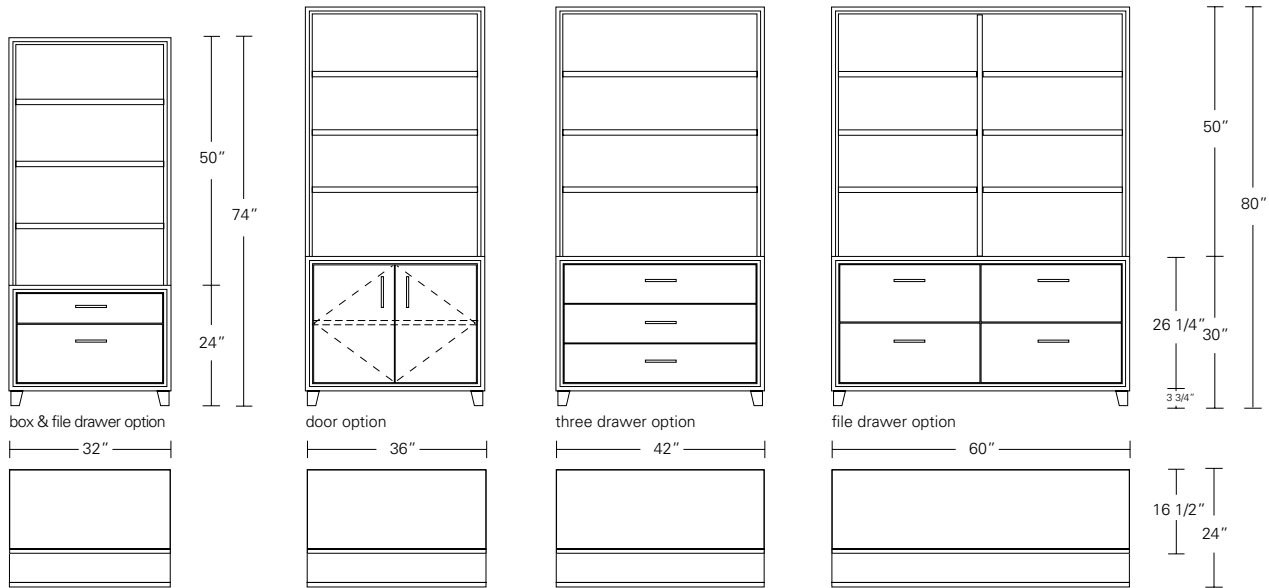

Arris Cabinet (with Bookcase)