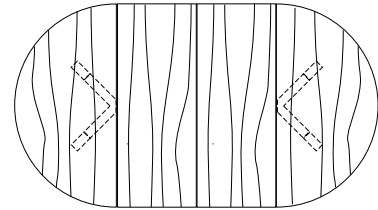

68", 74", 84", 90" or 96"

48", 54", 60",
66" or 72"

Duette Round Extension Table (with one leaf)

48"W (68" w/one 20" leaf) x 48"D x 29"H
54"W (74" w/one 20" leaf) x 54"D x 29"H
60"W (84" w/one 24" leaf) x 60"D x 29"H
66"W (90" w/one 24" leaf) x 66"D x 29"H
72"W (96" w/one 24" leaf) x 72"D x 29"H

25 1/2" 29"

96", 102", 108", 114" or 120"

48", 54", 60",
66" or 72"

Duette Round Extension Table (split base with two leaves)

48"W (96" w/two 24" leaves) x 48"D x 29"H
54"W (102" w/two 24" leaves) x 54"D x 29"H
60"W (108" w/two 24" leaves) x 60"D x 29"H
66"W (114" w/two 24" leaves) x 66"D x 29"H
72"W (120" w/two 24" leaves) x 72"D x 29"H