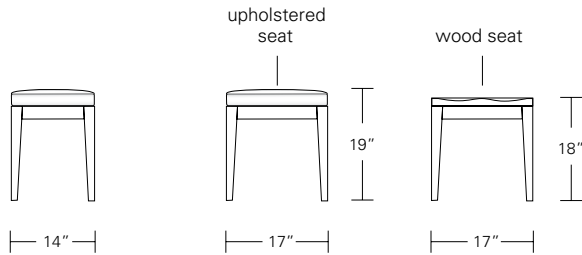

Comrade Stool

17"W x 14"D x 19"H