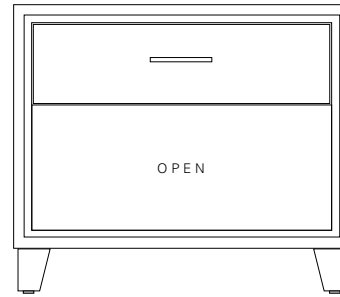

Arris Night Cabinet C
(one drawer, open below)