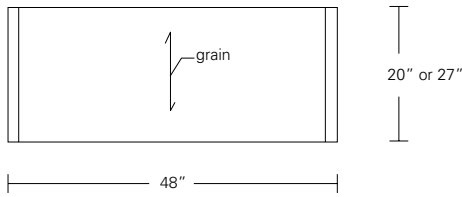

CONTOUR COCKTAIL TABLE

48W x 20D x 15H

Shown in Cersed Grey Walnut

Modern planes and continuous form are the key elements of the Contour Collection. This table features an open, airy, contemporary design. Softly rounded corners smoothly connect the horizontal and angled elements. Contour Cocktail Tables are available in a wide range of sizes and finishes.