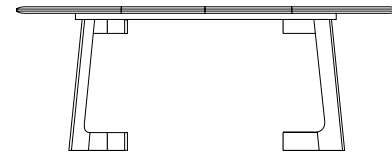

Kemizo Table

- 72" W x 42" D x 29" H
- 84" W x 42" D x 29" H
- 96" W x 42" D x 29" H
- 108" W x 42" D x 29" H
- 120" W x 48" D x 29" H

Kemizo Extension Table

- 72" W (104" w/two 16" leaves) x 42" D x 29 1/4" H
- 84" W (120" w/two 18" leaves) x 42" D x 29 1/4" H
- 96" W (132" w/two 18" leaves) x 42" D x 29 1/4" H
- 108" W (144" w/two 18" leaves) x 42" D x 29 1/4" H
- 120" W (156" w/two 18" leaves) x 48" D x 29 1/4" H

KEMIZO ROUND TABLE

60W x 60D x 29H

Shown in Terra Walnut and optional Medium Bronze inlay.

The Kemizo Round Table features a pedestal style base with angled offset legs. The profiled edges and inside radii of the leg joints soften the angular form of the table base. The optional hand-hewn metal inlay embellish the base and table edges. Available in fixed or extension versions.

Kemizo Round Table

42"W x 42"D x 29"H
 48"W x 48"D x 29"H
 54"W x 54"D x 29"H
 60"W x 60"D x 29"H
 66"W x 66"D x 29"H
 72"W x 72"D x 29"H

Round Extension Table (w/self-storing leaf)

48"W (68"w/one 20"leaf) x 48"D x 29"H
 54"W (74"w/one 20"leaf) x 54"D x 29"H
 60"W (84"w/one 24"leaf) x 60"D x 29"H
 66"W (90"w/one 24"leaf) x 66"D x 29"H
 72"W (96"w/one 24"leaf) x 72"D x 29"H

Split Base Round Extension Table

48"W (96"w/two 24"leaves) x 48"D x 29"H
 54"W (102"w/two 24"leaves) x 54"D x 29"H
 60"W (108"w/two 24"leaves) x 60"D x 29"H
 66"W (114"w/two 24"leaves) x 66"D x 29"H
 72"W (120"w/two 24"leaves) x 72"D x 29"H