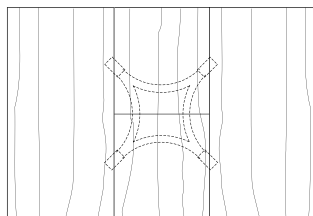

Nexus Square Table

48"W x 48"D x 29"H
54"W x 54"D x 29"H
60"W x 60"D x 29"H
66"W x 66"D x 29"H
72"W x 72"D x 29"H

Square Extension Table (with self storing leaf)

48"W (68" w/one 20"leaf) x 48"D x 29"H
54"W (74" w/one 20"leaf) x 54"D x 29"H
60"W (84" w/one 24"leaf) x 60"D x 29"H
66"W (90" w/one 24"leaf) x 66"D x 29"H
72"W (96" w/one 24"leaf) x 72"D x 29"H

Square Split Base Extension Table

48"W (96" w/two 24"leaves) x 48"D x 29"H
54"W (102" w/two 24"leaves) x 54"D x 29"H
60"W (108" w/two 24"leaves) x 60"D x 29"H
66"W (114" w/two 24"leaves) x 66"D x 29"H
72"W (120" w/two 24"leaves) x 72"D x 29"H