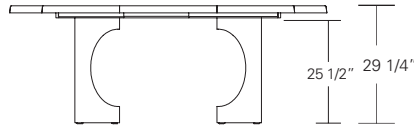

Bruneau Extension Table E (with leaves on ends)

Bruneau Extension Table C (w/ leaves in center)

72"W (104"w/two 16"leaves) x 38"D x 29 1/4"H
 84"W (120"w/two 18"leaves) x 40"D x 29 1/4"H
 96"W (132"w/two 18"leaves) x 42"D x 29 1/4"H
 108"W (144"w/two 18"leaves) x 44"D x 29 1/4"H
 120"W (156"w/two 18"leaves) x 48"D x 29 1/4"H

CAMEO ROUND EXTENSION TABLE

**60W x 60D x 29H
(84" w/1 LEAF, 108" w/2 LEAVES)**

Shown in Fumed Oak with Dark Bronze metal inlay.

The Cameo Round Extension Table features a graphic geometric base design that forms two intersecting circles. The base splits to accommodate one or two 24" leaves. Cameos are available in several shapes, sizes, and in fixed or extension versions. A wide range of wood finishes and metal inlay options offer endless variations.

CAMEO ROUND & SQUARE TABLE

29"

25 1/2" 29 1/4"

72", 78", 84", 90" or 96"

96", 102", 108", 114" or 120"

42", 48", 54",
60", 66" or 72"

Cameo Round Table

42"W x 42"D x 29"H
48"W x 48"D x 29"H
54"W x 54"D x 29"H
60"W x 60"D x 29"H
66"W x 66"D x 29"H
72"W x 72"D x 29"H

Round Extension Table (split base with one leaf)

48"W (72" w/one 24" leaf) x 48"D x 29 1/4"H
54"W (78" w/one 24" leaf) x 54"D x 29 1/4"H
60"W (84" w/one 24" leaf) x 60"D x 29 1/4"H
66"W (90" w/one 24" leaf) x 66"D x 29 1/4"H
72"W (96" w/one 24" leaf) x 72"D x 29 1/4"H