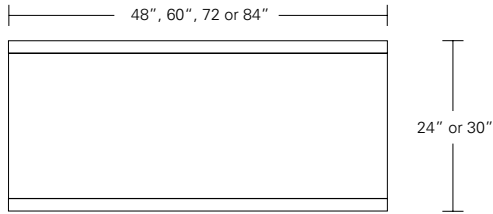

Desk

DESCRIPTION	FINISH OPTIONS	
Arris Desk & Console: Profiled and mitered solid wood frame with veneer top. Levelers. Standard Options: Drawers, drawer dividers, shelves, Leather top, modesty panel, leg wire-chase, wood or metal grommets to match hardware. Satin brass, medium bronze, dark bronze, and satin or polished stainless steel pulls. Custom Orders: Custom sizes, woods and finishes are available. Please request a price quotation.	Standard - Natural / Stained: Bronze Ash, Burnt Ash, Ebonized Ash, Grey Ash, Medium Mahogany, Oak, Bluff Oak, Grey Oak, Fumed Oak, Ebonized Oak, Walnut, Medium Walnut, Dark Walnut, Ebonized Walnut, Grey Walnut, Silver Walnut, Terra Walnut, Bronze Walnut, Claro Toned Walnut.	Premium - Cerused / Bleached: Bleached Ash, Cerused Grey Ash, Cerused Bronze Ash, Cerused Burnt Ash, Cerused Mahogany, Cerused Dark Mahogany, Bleached Walnut, Cerused Walnut, Cerused Grey Walnut, Cerused Silver Walnut, Cerused Bronze Walnut, Cerused Oak, Bleached Oak.