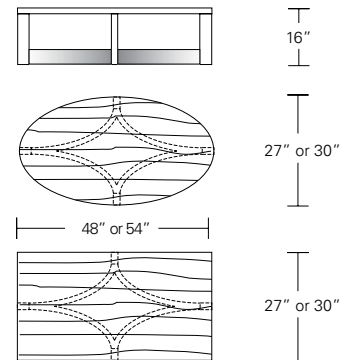

Square Wood Top

Base Only for Oval or Rectangular Top

48"W x 27"D x 16"H
54"W x 30"D x 16"H

Oval or Rectangular Inset Glass Top

Oval or Rectangular Wood Top

DESCRIPTION

FINISH OPTIONS

Nexus Cocktail Table:
Inset glass top or veneer top with solid wood or thick veneer edging. Curved base with solid wood vertical frame members and levelers.