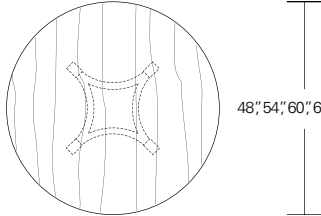

48", 54", 60", 66" or 72"