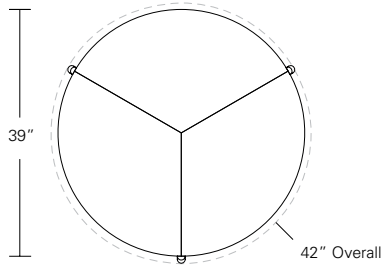

TRILLIUM COCKTAIL TABLE

DESCRIPTION	FINISH OPTIONS	
Trillium Table: Veneer top with thick veneer edging. Solid wood base with levelers. Inlay Options: Dark bronze, medium bronze, satin brass or satin aluminum. Custom Orders: Custom sizes, woods and finishes are available. Please request a price quotation.	Standard - Natural / Stained: Bronze Ash, Burnt Ash, Ebonized Ash, Grey Ash, Medium Mahogany, Oak, Bluff Oak, Grey Oak, Fumed Oak, Ebonized Oak, Walnut, Medium Walnut, Dark Walnut, Ebonized Walnut, Grey Walnut, Silver Walnut, Terra Walnut, Bronze Walnut, Claro Toned Walnut.	Premium - Cerused / Bleached: Bleached Ash, Cerused Grey Ash, Cerused Bronze Ash, Cerused Burnt Ash, Cerused Mahogany, Cerused Dark Mahogany, Bleached Walnut, Cerused Walnut, Cerused Grey Walnut, Cerused Silver Walnut, Cerused Bronze Walnut, Cerused Oak, Bleached Oak.