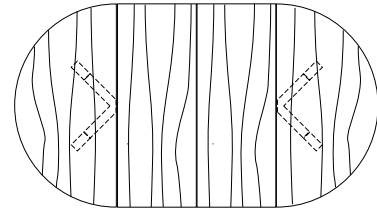

68", 74", 84", 90" or 96"

48", 54", 60",
66" or 72"

Duette Round Extension Table (with one leaf)

48"W (68" w/one 20" leaf) x 48"D x 29"H
54"W (74" w/one 20" leaf) x 54"D x 29"H
60"W (84" w/one 24" leaf) x 60"D x 29"H
66"W (90" w/one 24" leaf) x 66"D x 29"H
72"W (96" w/one 24" leaf) x 72"D x 29"H

25 1/2" 29"

96", 102", 108", 114" or 120"

48", 54", 60",
66" or 72"

Duette Round Extension Table (split base with two leaves)

48"W (96" w/two 24" leaves) x 48"D x 29"H
54"W (102" w/two 24" leaves) x 54"D x 29"H
60"W (108" w/two 24" leaves) x 60"D x 29"H
66"W (114" w/two 24" leaves) x 66"D x 29"H
72"W (120" w/two 24" leaves) x 72"D x 29"H