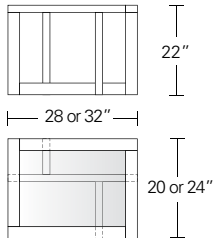

Side Table with inset glass top
28"W x 20"D x 22"H
32"W x 24"D x 22"H