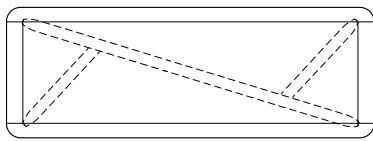

KEMIZO CONSOLE WITH DRAWER

60 W x 18 D x 32 H

Shown in Fumed Oak with optional Satin Brass inlay and drawer.

The Kemizo Console features a diagonal base stretcher with intersecting legs, rounded corners, and soft profiles. This tour-de-force version includes a metal inlay option outlining the entire table in addition to a recessed drawer and apron detail.