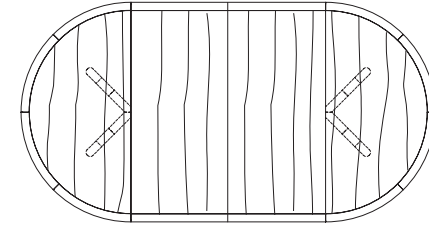

CAMEO SQUARE EXTENSION TABLE

Shown in Ebonized Ash with Medium Bronze metal inlay.

The Cameo Square Extension Table features a graphic geometric base design that forms two intersecting circles. The base splits to accommodate one or two 24" leaves. Cameos are available in several shapes, sizes, and in fixed or extension versions. A wide range of wood finishes and metal inlay options offer endless variations.

54W x 54D x 29H
(78" w/1 LEAF, 102" w/2 LEAVES)

CAMEO ROUND & SQUARE TABLE

29"

25 1/2" 29 1/4"

72", 78", 84", 90" or 96"

96", 102", 108", 114" or 120"

42", 48", 54",
60", 66" or 72"

Cameo Round Table

42"W x 42"D x 29"H
48"W x 48"D x 29"H
54"W x 54"D x 29"H
60"W x 60"D x 29"H
66"W x 66"D x 29"H
72"W x 72"D x 29"H

Round Extension Table (split base with one leaf)

48"W (72" w/one 24" leaf) x 48"D x 29 1/4"H
54"W (78" w/one 24" leaf) x 54"D x 29 1/4"H
60"W (84" w/one 24" leaf) x 60"D x 29 1/4"H
66"W (90" w/one 24" leaf) x 66"D x 29 1/4"H
72"W (96" w/one 24" leaf) x 72"D x 29 1/4"H

Round Extension Table (split base with two leaves)

48"W (96" w/two 24" leaves) x 48"D x 29 1/4"H
54"W (102" w/two 24" leaves) x 54"D x 29 1/4"H
60"W (108" w/two 24" leaves) x 60"D x 29 1/4"H
66"W (114" w/two 24" leaves) x 66"D x 29 1/4"H
72"W (120" w/two 24" leaves) x 72"D x 29 1/4"H