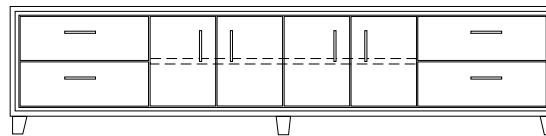

DESCRIPTION	FINISH OPTIONS	
Arris Casegoods: Veneer cabinet with profiled and mitered solid wood face frame. One adjustable shelf behind each door. Square tapered feet with levelers. Standard Options: Pocket doors, drawer inserts, vented removable back & wire management. Rectangular D pulls in satin brass, medium bronze, dark bronze, and satin or polished stainless steel. Opaque satin lacquer fronts, two tone finish. Custom Orders: Custom sizes, woods and finishes are available. Please request a price quotation.	Standard - Natural / Stained: Bronze Ash, Burnt Ash, Ebonized Ash, Grey Ash, Medium Mahogany, Oak, Bluff Oak, Grey Oak, Fumed Oak, Ebonized Oak, Walnut, Medium Walnut, Dark Walnut, Ebonized Walnut, Grey Walnut, Silver Walnut, Terra Walnut, Bronze Walnut, Claro Toned Walnut.	Premium - Cerused / Bleached: Bleached Ash, Cerused Grey Ash, Cerused Bronze Ash, Cerused Burnt Ash, Cerused Mahogany, Cerused Dark Mahogany, Bleached Walnut, Cerused Walnut, Cerused Grey Walnut, Cerused Silver Walnut, Cerused Bronze Walnut, Cerused Oak, Bleached Oak.
	Custom Finishes Opaque Satin Lacquer for Fronts.