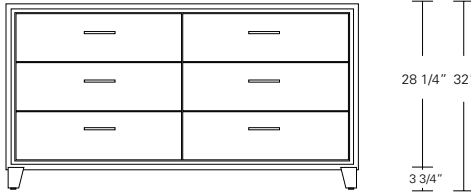

Arris Dresser