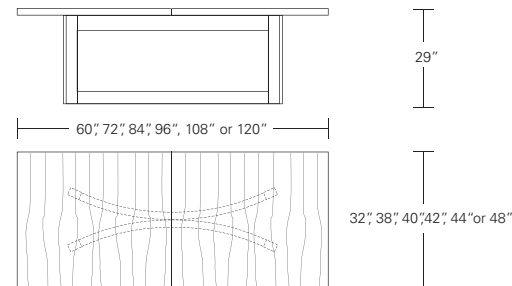

Nexus Extension Table C (with leaves in center)

- 60" W (84" w/one 24" leaf) x 32" D x 29 1/4" H
- 72" W (104" w/two 16" leaves) x 38" D x 29 1/4" H
- 84" W (120" w/two 18" leaves) x 40" D x 29 1/4" H
- 96" W (132" w/two 18" leaves) x 42" D x 29 1/4" H
- 108" W (120" w/two 18" leaves) x 44" D x 29 1/4" H
- 120" W (132" w/two 18" leaves) x 48" D x 29 1/4" H