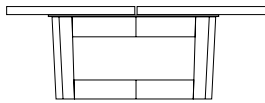

42", 48", 54" or 60"

42", 48", 54" or 60"

live edge option

16"

single slab option (no center reveal)

Duette Square Cocktail Table

42" W x 42" D x 16" H
48" W x 48" D x 16" H
54" W x 54" D x 16" H
60" W x 60" D x 16" H

Duette Round Cocktail Table

42" W x 42" D x 16" H
48" W x 48" D x 16" H
54" W x 54" D x 16" H
60" W x 60" D x 16" H

48", 54" or 60"

28", 32" or 36"

live edge option

28", 32" or 36"

48", 54" or 60"

16"

Duette Rectangular Cocktail Table X-Base

48" W x 28" D x 16" H
54" W x 32" D x 16" H
60" W x 36" D x 16" H

Duette Rectangular Cocktail Table

48" W x 28" D x 16" H
54" W x 32" D x 16" H
60" W x 36" D x 16" H

DESCRIPTION	FINISH OPTIONS	
Duette Table: Solid wood table top. Solid wood base with levelers. Custom Orders: Custom sizes, woods and finishes are available. Please request a price quotation.	Standard - Natural / Stained: Bronze Ash, Burnt Ash, Ebonized Ash, Grey Ash, Medium Mahogany, Oak, Bluff Oak, Grey Oak, Fumed Oak, Ebonized Oak, Walnut, Medium Walnut, Dark Walnut, Ebonized Walnut, Grey Walnut, Silver Walnut, Terra Walnut, Bronze Walnut, Claro Toned Walnut.	Premium - Cerused / Bleached: Bleached Ash, Cerused Grey Ash, Cerused Bronze Ash, Cerused Burnt Ash, Cerused Mahogany, Cerused Dark Mahogany, Bleached Walnut, Cerused Walnut, Cerused Grey Walnut, Cerused Silver Walnut, Cerused Bronze Walnut, Cerused Oak, Bleached Oak.