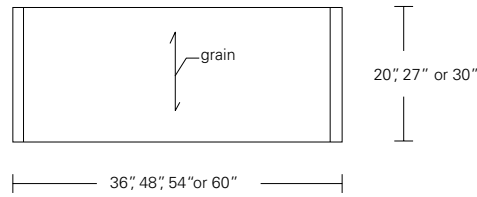

Contour Cocktail Table 36"W x 20"D x 15"H
48"W x 20"D x 15"H
54"W x 20"D x 15"H
48"W x 27"D x 15"H
54"W x 27"D x 15"H
60"W x 30"D x 15"H