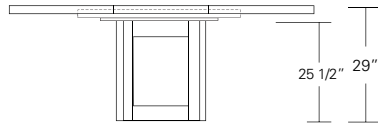

25 1/2" 29"

68", 74", 84", 90" or 96"