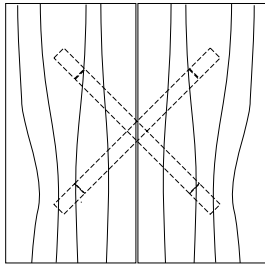

DUETTE SQUARE COCKTAIL TABLE

42W x 42D x 16H

Shown in Walnut.

This cocktail table features a pair of solid wood tops with a center reveal. Hand selected boards are color and grain matched to produce visual unity. The modern open base contrasts with the solid planes of the tabletop. Duette Cocktails come in a variety of sizes and finishes and include square, round and rectangular versions.