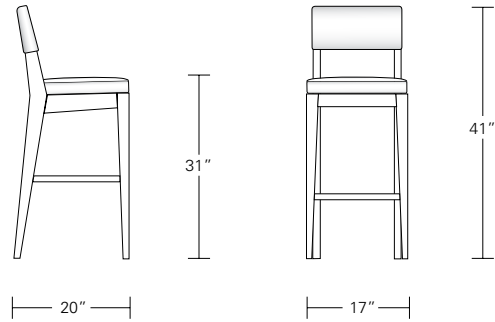

Cadet Bar Stool

17"W x 20"D x 41"H