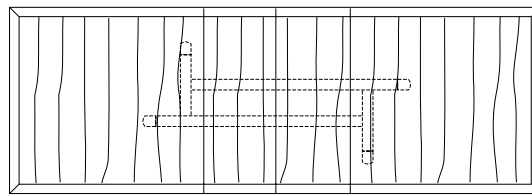

72", 84", 96", 108" or 120"

104", 120", 132", 144" or 156"
| 16 or 18" | 16 or 18" |