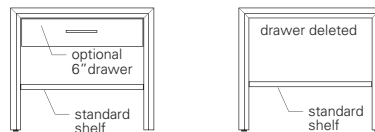

Arris Side Table - Drawer deleted

Arris Side Table - Optional 6" drawer

24"W x 21"D x 24" or 28"H
28"W x 21"D x 24" or 28"H
36"W x 21"D x 24" or 28"H