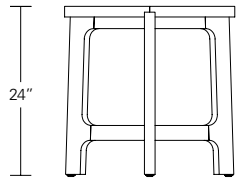

Trillium Side Table 24
24" Diam Top x 24"H
Overall Diam w/ legs 27"

DESCRIPTION	FINISH OPTIONS	
Trillium Table: Veneer top with thick veneer edging. Solid wood base with levelers. Inlay Options: Dark bronze, medium bronze, satin brass or satin aluminum. Custom Orders: Custom sizes, woods and finishes are available. Please request a price quotation.	Standard - Natural / Stained: Bronze Ash, Burnt Ash, Ebonized Ash, Grey Ash, Medium Mahogany, Oak, Bluff Oak, Grey Oak, Fumed Oak, Ebonized Oak, Walnut, Medium Walnut, Dark Walnut, Ebonized Walnut, Grey Walnut, Silver Walnut, Terra Walnut, Bronze Walnut, Claro Toned Walnut.	Premium - Cerused / Bleached: Bleached Ash, Cerused Grey Ash, Cerused Bronze Ash, Cerused Burnt Ash, Cerused Mahogany, Cerused Dark Mahogany, Bleached Walnut, Cerused Walnut, Cerused Grey Walnut, Cerused Silver Walnut, Cerused Bronze Walnut, Cerused Oak, Bleached Oak.