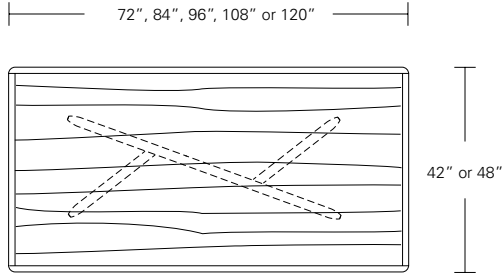

Kemizo Square Table

42"W x 42"D x 29"H
 48"W x 48"D x 29"H
 54"W x 54"D x 29"H
 60"W x 60"D x 29"H
 66"W x 66"D x 29"H
 72"W x 72"D x 29"H

Square Extension Table (w/self-storing leaf)

48"W (68"w/one 20"leaf) x 48"D x 29"H
 54"W (74"w/one 20"leaf) x 54"D x 29"H
 60"W (84"w/one 24"leaf) x 60"D x 29"H
 66"W (90"w/one 24"leaf) x 66"D x 29"H
 72"W (96"w/one 24"leaf) x 72"D x 29"H

Split Base Square Extension Table

48"W (96"w/two 24"leaves) x 48"D x 29"H
 54"W (102"w/two 24"leaves) x 54"D x 29"H
 60"W (108"w/two 24"leaves) x 60"D x 29"H
 66"W (114"w/two 24"leaves) x 66"D x 29"H
 72"W (120"w/two 24"leaves) x 72"D x 29"H

KEMIZO EXTENSION TABLE

84 W x 42 D x 29 1/4 H
(102W w/1 LEAF, 120W w/2 LEAVES)

Extension version shown with self-storing pivoting leaves in Terra Walnut and optional Medium Bronze inlay.

The Kemizo Table features a diagonal linear gesture with rounded corners, softened profiles and an optional metal inlay. The Kemizo Extension Table includes two standard leaves or as shown with self-storing pivoting leaves that fold neatly in the base of the table.