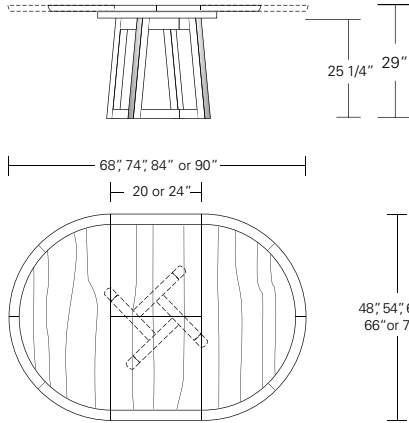

Verona Round Table

42"W x 42"D x 29"H
 48"W x 48"D x 29"H
 54"W x 54"D x 29"H
 60"W x 60"D x 29"H
 66"W x 66"D x 29"H
 72"W x 72"D x 29"H

Round Extension Table (w/self-storing leaf)

48"W (68" w/one 20" leaf) x 48"D x 29"H
 54"W (74" w/one 20" leaf) x 54"D x 29"H
 60"W (84" w/one 24" leaf) x 60"D x 29"H
 66"W (90" w/one 24" leaf) x 66"D x 29"H
 72"W (96" w/one 24" leaf) x 72"D x 29"H

ROULETTE ROUND TABLE

54W x 54D x 29H

Shown in Cersed Silver Walnut with optional solid wood top.

The Roulette Round Table features a pin wheel style base layout with slanted legs suggesting a rotating movement. Profiled legs and table edges add a softened tactile quality to the design. Available in a variety of shapes, sizes, fixed and extension versions.

ROULETTE ROUND & SQUARE TABLES

Roulette Round Table

42" W x 42" D x 29" H
 48" W x 48" D x 29" H
 54" W x 54" D x 29" H
 60" W x 60" D x 29" H
 66" W x 66" D x 29" H
 72" W x 72" D x 29" H

Round Extension Table (w/self-storing leaf)

48" W (68" w/one 20" leaf) x 48" D x 29" H
 54" W (74" w/one 20" leaf) x 54" D x 29" H
 60" W (84" w/one 24" leaf) x 60" D x 29" H
 66" W (90" w/one 24" leaf) x 66" D x 29" H
 72" W (96" w/one 24" leaf) x 72" D x 29" H