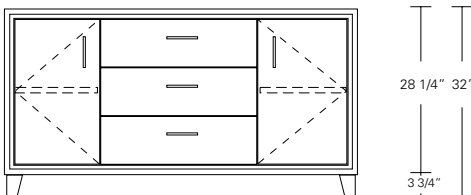

Arris Sideboard