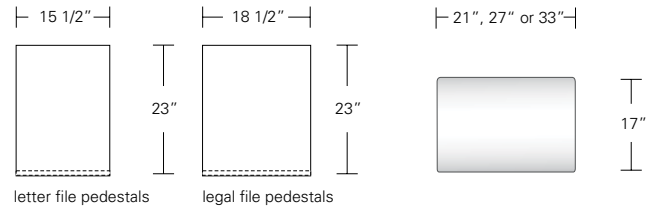

**Optional Pedestal
Optional Modesty Panel**