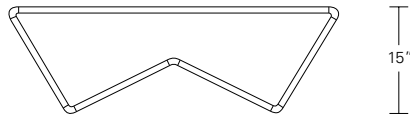

Zig Zag Table 48"W x 20"D x 15"H
48"W x 27"D x 15"H