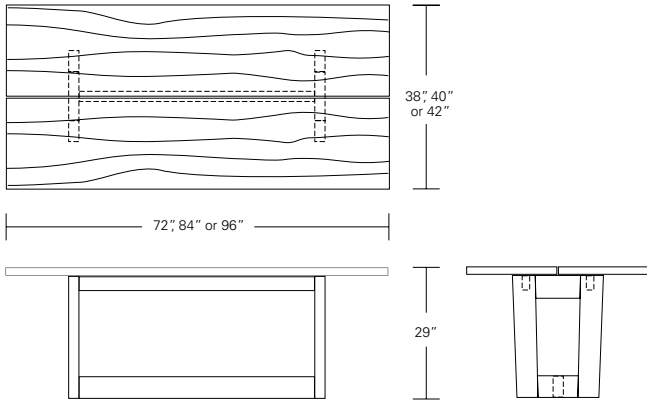

DUETTE TABLE

96W x 42D x 29H

Shown in optional Claro Walnut top with live edge and Claro Toned Walnut base.

The Duette's table top is formed by a pair of solid wood planks with a center reveal. This version features an exquisite matched set of live edge Oregon Walnut boards. The modern trestle style base renders an aesthetically balanced support structure.