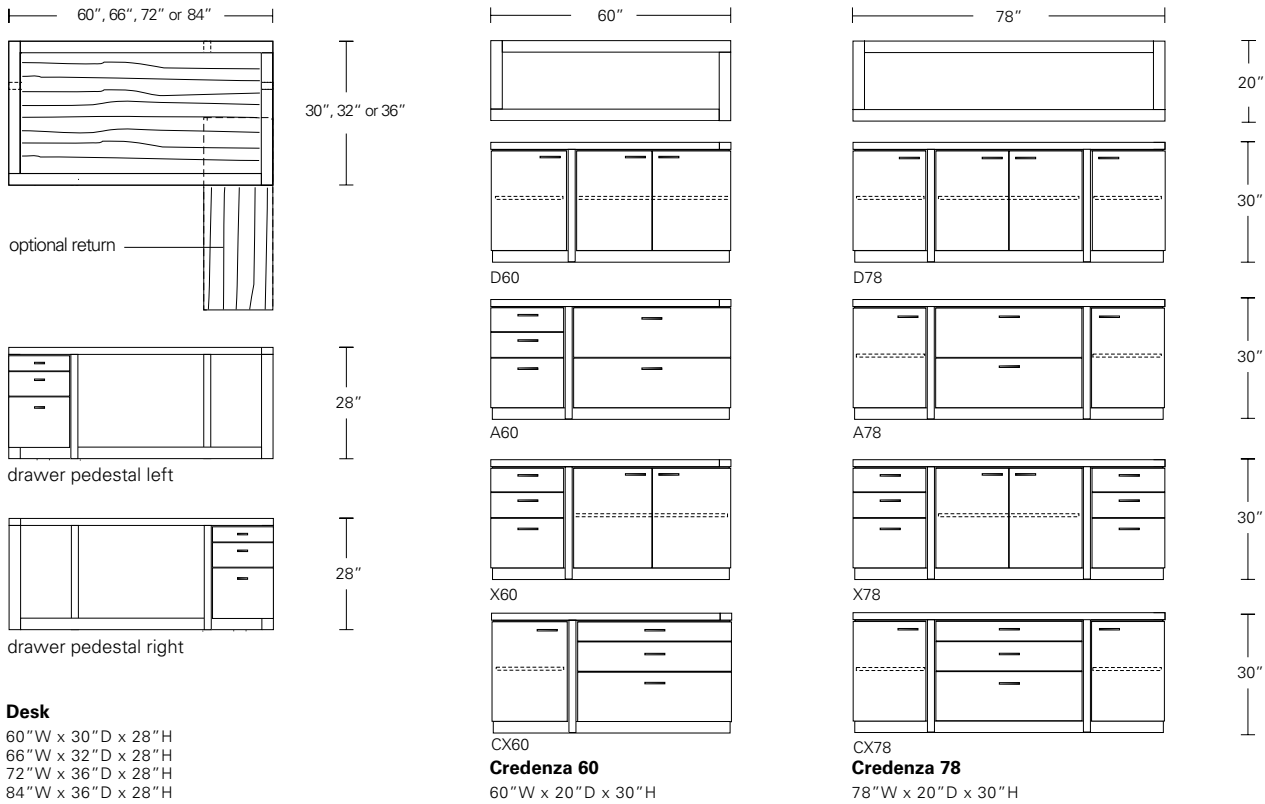

OFFSET DESK & CREDENZA

Desk

- 60" W x 30" D x 28" H
- 66" W x 32" D x 28" H
- 72" W x 36" D x 28" H
- 84" W x 36" D x 28" H