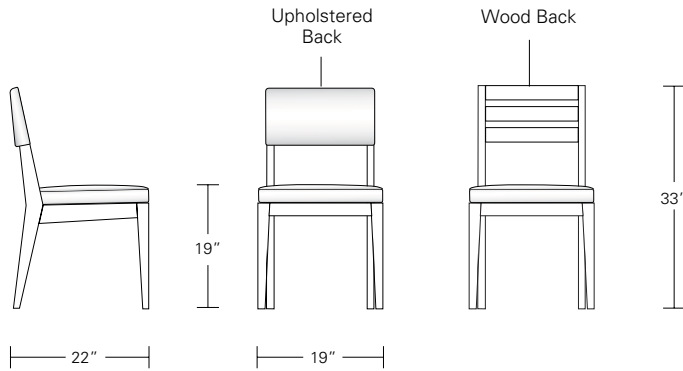

ALTURA FURNITURE

The Cadet Chair is a scaled down version of the Chevron Chair

CADET CHAIR

SIDE: 19W x 22D x 33H, ARM: 21 1/2W x 22D x 33H

Shown in Dark Walnut and COM with optional top stitching.

The wood framed Cadet Chair follows the design styling of the full-sized Chevron Chair, but in a more space conscious way. While the Cadet's comfort is based on the Chevron's seat depth, its more narrow width is a perfect solution for smaller scaled seating criteria.