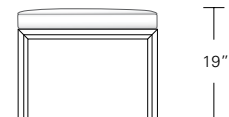

Arris Ottoman