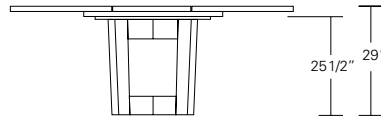

DUETTE ROUND & SQUARE TABLES

29"

48", 54", 60", 66" or 72"

48", 54", 60",
66" or 72"

Duette Round Table

48"W x 48"D x 29"H
54"W x 54"D x 29"H
60"W x 60"D x 29"H
66"W x 66"D x 29"H
72"W x 72"D x 29"H

25 1/2" 29"

68", 74", 84", 90" or 96"

48", 54", 60",
66" or 72"

Duette Round Extension Table (with one leaf)

48"W (68" w/one 20" leaf) x 48"D x 29"H
54"W (74" w/one 20" leaf) x 54"D x 29"H
60"W (84" w/one 24" leaf) x 60"D x 29"H
66"W (90" w/one 24" leaf) x 66"D x 29"H
72"W (96" w/one 24" leaf) x 72"D x 29"H

25 1/2" 29"

96", 102", 108", 114" or 120"

48", 54", 60",
66" or 72"

Duette Round Extension Table (split base with two leaves)

48"W (96" w/two 24" leaves) x 48"D x 29"H
54"W (102" w/two 24" leaves) x 54"D x 29"H
60"W (108" w/two 24" leaves) x 60"D x 29"H
66"W (114" w/two 24" leaves) x 66"D x 29"H
72"W (120" w/two 24" leaves) x 72"D x 29"H