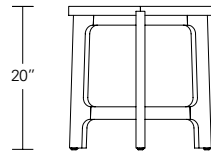

Trillium Side Table 20
20" Diam Top x 20"H
Overall Diam w/ legs 22.75"

DESCRIPTION	FINISH OPTIONS	
Trillium Table: Veneer top with thick veneer edging. Solid wood base with levelers. Inlay Options: Dark bronze, medium bronze, satin brass or satin aluminum. Custom Orders: Custom sizes, woods and finishes are available. Please request a price quotation.	Standard - Natural / Stained: Bronze Ash, Burnt Ash, Ebonized Ash, Grey Ash, Medium Mahogany, Oak, Bluff Oak, Grey Oak, Fumed Oak, Ebonized Oak, Walnut, Medium Walnut, Dark Walnut, Ebonized Walnut, Grey Walnut, Silver Walnut, Terra Walnut, Bronze Walnut, Claro Toned Walnut.	Premium - Cerused / Bleached: Bleached Ash, Cerused Grey Ash, Cerused Bronze Ash, Cerused Burnt Ash, Cerused Mahogany, Cerused Dark Mahogany, Bleached Walnut, Cerused Walnut, Cerused Grey Walnut, Cerused Silver Walnut, Cerused Bronze Walnut, Cerused Oak, Bleached Oak.