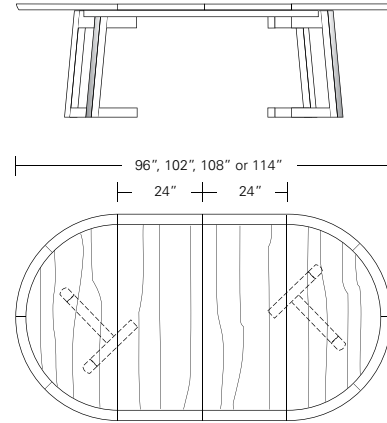

Verona Round Table

42"W x 42"D x 29"H
 48"W x 48"D x 29"H
 54"W x 54"D x 29"H
 60"W x 60"D x 29"H
 66"W x 66"D x 29"H
 72"W x 72"D x 29"H

Round Extension Table (w/self-storing leaf)

48"W (68" w/one 20" leaf) x 48"D x 29"H
 54"W (74" w/one 20" leaf) x 54"D x 29"H
 60"W (84" w/one 24" leaf) x 60"D x 29"H
 66"W (90" w/one 24" leaf) x 66"D x 29"H
 72"W (96" w/one 24" leaf) x 72"D x 29"H

ROULETTE ROUND & SQUARE TABLES

Roulette Round Table

42" W x 42" D x 29" H
 48" W x 48" D x 29" H
 54" W x 54" D x 29" H
 60" W x 60" D x 29" H
 66" W x 66" D x 29" H
 72" W x 72" D x 29" H

Round Extension Table (w/self-storing leaf)

48" W (68" w/one 20" leaf) x 48" D x 29" H
 54" W (74" w/one 20" leaf) x 54" D x 29" H
 60" W (84" w/one 24" leaf) x 60" D x 29" H
 66" W (90" w/one 24" leaf) x 66" D x 29" H
 72" W (96" w/one 24" leaf) x 72" D x 29" H

Round Split Base Extension Table

48" W (96" w/two 24" leaves) x 48" D x 29" H
 54" W (102" w/two 24" leaves) x 54" D x 29" H
 60" W (108" w/two 24" leaves) x 60" D x 29" H
 66" W (114" w/two 24" leaves) x 66" D x 29" H
 72" W (120" w/two 24" leaves) x 72" D x 29" H