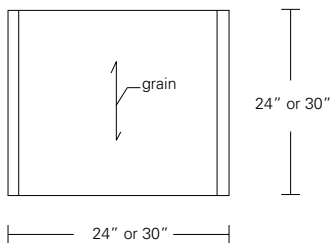

Contour Side Table 24"W x 24"D x 24"H
30"W x 30"D x 24"H

DESCRIPTION		FINISH OPTIONS	
Contour Tables: Veneer panels with radiused solid wood corners. Standard Options: Wood or metal feet on Contour Table. Custom Orders: Custom sizes, woods and finishes are available. Please request a price quotation.	Standard - Natural / Stained: Bronze Ash, Burnt Ash, Ebonized Ash, Grey Ash, Medium Mahogany, Oak, Bluff Oak, Grey Oak, Fumed Oak, Ebonized Oak, Walnut, Medium Walnut, Dark Walnut, Ebonized Walnut, Grey Walnut, Silver Walnut, Terra Walnut, Bronze Walnut, Claro Toned Walnut.		Premium - Cerused / Bleached: Bleached Ash, Cerused Grey Ash, Cerused Bronze Ash, Cerused Burnt Ash, Cerused Mahogany, Cerused Dark Mahogany, Bleached Walnut, Cerused Walnut, Cerused Grey Walnut, Cerused Silver Walnut, Cerused Bronze Walnut, Cerused Oak, Bleached Oak.