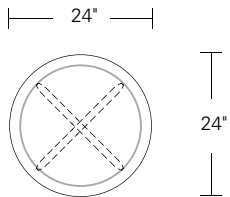

Round
24"W x 24"D x 24"H

Square
24"W x 24"D x 24"H

Rectangular
30"W x 22"D x 24"H