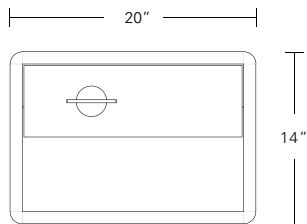

Napa Bed Ensemble 1 - Square Corners on Headboard, Night Cabinet 1

Napa Bed Ensemble 2 - Rounded Corners on Headboard, Night Cabinet 2

Napa Bed Night Cabinet 1 - Linear Tab Pull on top of drawer
 * 25" table height can be adjusted to mattress height