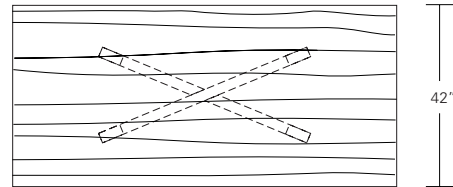

Duette Table X Base

72\"/>

DESCRIPTION	FINISH OPTIONS	
Duette Table: Solid wood table top. Solid wood base with levelers. Standard Options: Extension version. Butterfly inlay in satin brass, dark bronze or satin stainless steel. Custom Orders: Custom sizes, woods and finishes are available. Please request a price quotation.	Standard - Natural / Stained: Bronze Ash, Burnt Ash, Ebonized Ash, Grey Ash, Medium Mahogany, Oak, Bluff Oak, Grey Oak, Fumed Oak, Ebonized Oak, Walnut, Medium Walnut, Dark Walnut, Ebonized Walnut, Grey Walnut, Silver Walnut, Terra Walnut, Bronze Walnut, Claro Toned Walnut.	Premium - Cerused / Bleached: Bleached Ash, Cerused Grey Ash, Cerused Bronze Ash, Cerused Burnt Ash, Cerused Mahogany, Cerused Dark Mahogany, Bleached Walnut, Cerused Walnut, Cerused Grey Walnut, Cerused Silver Walnut, Cerused Bronze Walnut, Cerused Oak, Bleached Oak.
	Custom Finishes Claro Walnut table top with square edge- at additional cost. Claro Walnut* table top with live edge (square only).- at additional cost.