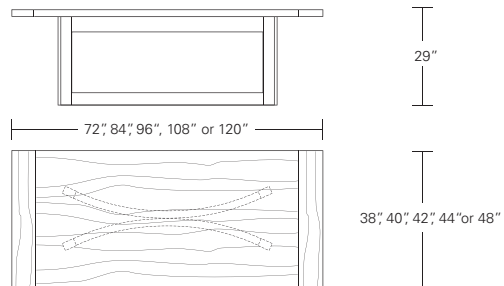

NEXUS TABLE

Metal Inlay Option:

Optional metal inlay on bottom edge of table top.

Nexus Table

- 60" W x 32" D x 29" H 96" W x 42" D x 29" H
- 72" W x 38" D x 29" H 108" W x 44" D x 29" H
- 84" W x 40" D x 29" H 120" W x 48" D x 29" H

Nexus Extension Table E (with end caps)

- 72" W (104" w/two 16" leaves) x 38" D x 29 1/4" H
- 84" W (120" w/two 18" leaves) x 40" D x 29 1/4" H
- 96" W (132" w/two 18" leaves) x 42" D x 29 1/4" H
- 108" W (120" w/two 18" leaves) x 44" D x 29 1/4" H
- 120" W (132" w/two 18" leaves) x 48" D x 29 1/4" H