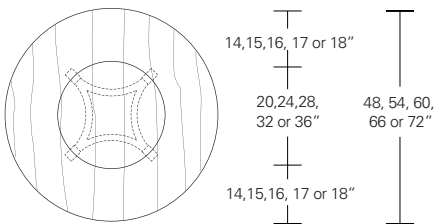

Lazy Susan Option

Metal Inlay Option:

DESCRIPTION

FINISH OPTIONS

Pointe Table:

Veneer top with solid wood or thick veneer edging. Base with solid wood frame members and levelers.

Standard Options:

Lazy susan or inset lazy susan. Sunburst veneer pattern. Metal inlay edge detail.

Metal Inlay Options:

Dark bronze, medium bronze, satin brass or satin aluminum

Custom Orders:

Custom sizes, woods and finishes are available. Please request a price quotation.

Standard - Natural / Stained:

Bronze Ash, Burnt Ash, Ebonized Ash, Grey Ash, Medium Mahogany, Oak, Bluff Oak, Grey Oak, Fumed Oak, Ebonized Oak, Walnut, Medium Walnut, Dark Walnut, Ebonized Walnut, Grey Walnut, Silver Walnut, Terra Walnut, Bronze Walnut, Claro Toned Walnut.

Premium - Cerused / Bleached:

Bleached Ash, Cerused Grey Ash, Cerused Bronze Ash, Cerused Burnt Ash, Cerused Mahogany, Cerused Dark Mahogany, Bleached Walnut, Cerused Walnut, Cerused Grey Walnut, Cerused Silver Walnut, Cerused Bronze Walnut, Cerused Oak, Bleached Oak.