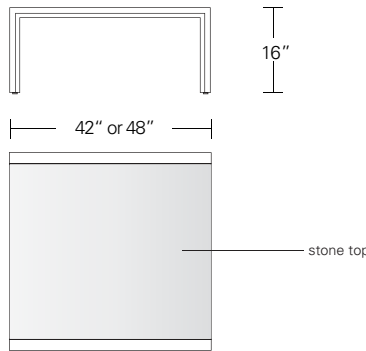

Square Cocktail Table – Leather or Stone top

42"W x 42"D x 16"H
48"W x 48"D x 16"H