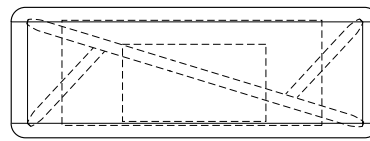

54, 60", 72" or 84"

54, 60", 72" or 84"