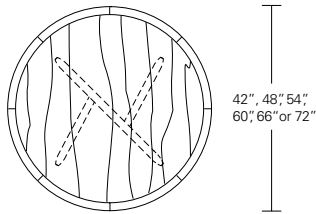

Kemizo Round Table

42"W x 42"D x 29"H
48"W x 48"D x 29"H
54"W x 54"D x 29"H
60"W x 60"D x 29"H
66"W x 66"D x 29"H
72"W x 72"D x 29"H