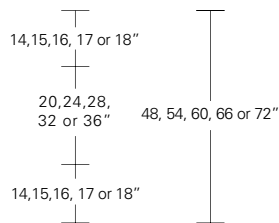

ROULETTE ROUND & SQUARE TABLES

Roulette Round Table

42" W x 42" D x 29" H
48" W x 48" D x 29" H
54" W x 54" D x 29" H
60" W x 60" D x 29" H
66" W x 66" D x 29" H
72" W x 72" D x 29" H

Round Extension Table (w/self-storing leaf)

48" W (68" w/one 20" leaf) x 48" D x 29" H
54" W (74" w/one 20" leaf) x 54" D x 29" H
60" W (84" w/one 24" leaf) x 60" D x 29" H
66" W (90" w/one 24" leaf) x 66" D x 29" H
72" W (96" w/one 24" leaf) x 72" D x 29" H

Round Split Base Extension Table

48" W (96" w/two 24" leaves) x 48" D x 29" H
54" W (102" w/two 24" leaves) x 54" D x 29" H
60" W (108" w/two 24" leaves) x 60" D x 29" H
66" W (114" w/two 24" leaves) x 66" D x 29" H
72" W (120" w/two 24" leaves) x 72" D x 29" H

Roulette Square Table

42" W x 42" D x 29" H
48" W x 48" D x 29" H
54" W x 54" D x 29" H
60" W x 60" D x 29" H
66" W x 66" D x 29" H
72" W x 72" D x 29" H

Square Extension Table (w/self-storing leaf)

48" W (68" w/one 20" leaf) x 48" D x 29" H
54" W (74" w/one 20" leaf) x 54" D x 29" H
60" W (84" w/one 24" leaf) x 60" D x 29" H
66" W (90" w/one 24" leaf) x 66" D x 29" H
72" W (96" w/one 24" leaf) x 72" D x 29" H

Square Split Base Extension Table

48" W (96" w/two 24" leaves) x 48" D x 29" H
54" W (102" w/two 24" leaves) x 54" D x 29" H
60" W (108" w/two 24" leaves) x 60" D x 29" H
66" W (114" w/two 24" leaves) x 66" D x 29" H
72" W (120" w/two 24" leaves) x 72" D x 29" H

Lazy Susan Option

Round

Base Only for Round or Square Top