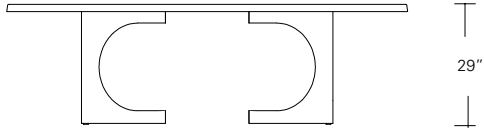

CAMEO TABLE/DESK OPTIONS

96W x 42D x 29H

Shown in Ebonized Ash with Satin Aluminum inlay and optional wood grommets with wire management.

The Cameo Table with its graphic base design functions well as a modern table-desk with the addition of wood grommets and wire management through the base. Cameos are available in several shapes, sizes, and in fixed or extension versions. A wide range of wood stains and metal inlay options offer endless combinations of finishes and detailing.