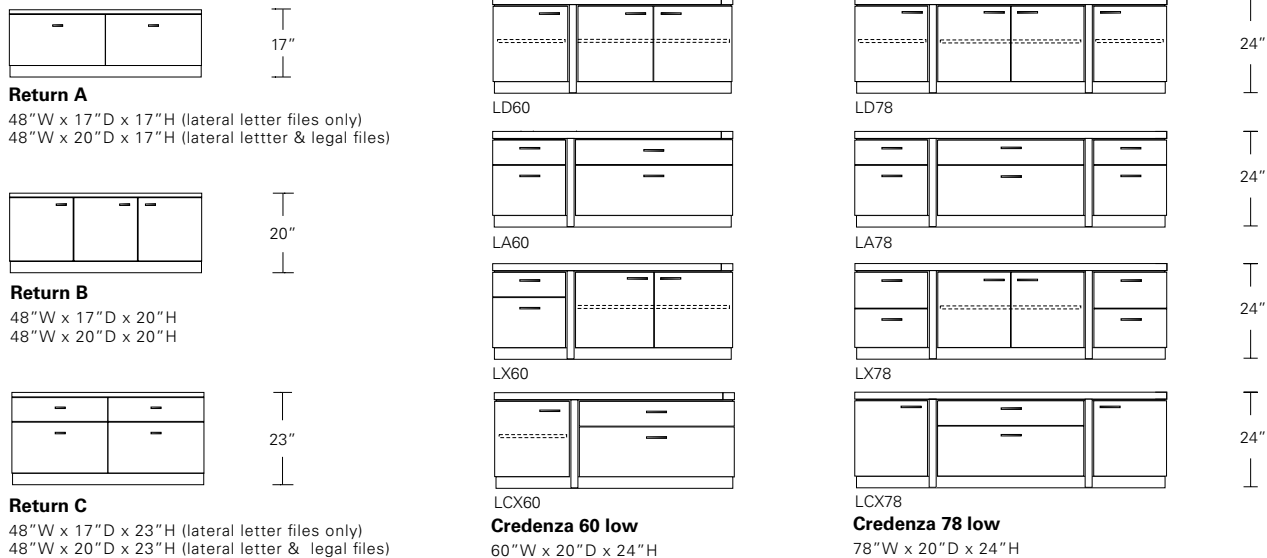

OFFSET DESK & CREDENZA

DESCRIPTION	FINISH OPTIONS	
Offset Desk: Veneer top with solid wood frame. Solid wood base with levelers. Standard Options: Bar pulls in satin brass, medium bronze, dark bronze, and satin or polished stainless steel. Wood or metal grommet same finish as hardware and modesty panel. Custom Orders: Custom sizes, woods and finishes are available. Please request a price quotation.	Standard - Natural / Stained: Bronze Ash, Burnt Ash, Ebonized Ash, Grey Ash, Medium Mahogany, Oak, Bluff Oak, Grey Oak, Fumed Oak, Ebonized Oak, Walnut, Medium Walnut, Dark Walnut, Ebonized Walnut, Grey Walnut, Silver Walnut, Terra Walnut, Bronze Walnut, Claro Toned Walnut.	Premium - Cerused / Bleached: Bleached Ash, Cerused Grey Ash, Cerused Bronze Ash, Cerused Burnt Ash, Cerused Mahogany, Cerused Dark Mahogany, Bleached Walnut, Cerused Walnut, Cerused Grey Walnut, Cerused Silver Walnut, Cerused Bronze Walnut, Cerused Oak, Bleached Oak.