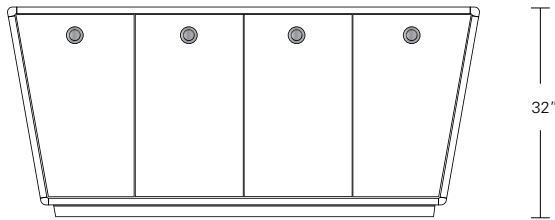

CONTOUR BUFFET, SIDEBOARD, CONSOLE

Contour Buffet 60"W x 21"D x 32"H
72"W x 21"D x 32"H
84"W x 21"D x 32"H