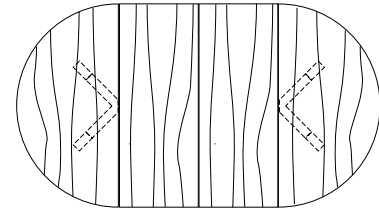

68", 74", 84", 90" or 96"

48", 54", 60",
66" or 72"

Duette Round Extension Table (with one leaf)

48"W (68" w/one 20" leaf) x 48"D x 29"H
54"W (74" w/one 20" leaf) x 54"D x 29"H
60"W (84" w/one 24" leaf) x 60"D x 29"H
66"W (90" w/one 24" leaf) x 66"D x 29"H
72"W (96" w/one 24" leaf) x 72"D x 29"H

25 1/2" 29"

96", 102", 108", 114" or 120"

48", 54", 60",
66" or 72"

Duette Round Extension Table (split base with two leaves)

48"W (96" w/two 24" leaves) x 48"D x 29"H
54"W (102" w/two 24" leaves) x 54"D x 29"H
60"W (108" w/two 24" leaves) x 60"D x 29"H
66"W (114" w/two 24" leaves) x 66"D x 29"H
72"W (120" w/two 24" leaves) x 72"D x 29"H