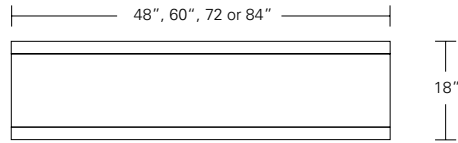

Console

DESCRIPTION	FINISH OPTIONS	
Arris Desk & Console: Profiled and mitered solid wood frame with veneer top. Levelers. Standard Options: Drawers, drawer dividers, shelves, Leather top, modesty panel, leg wire-chase, wood or metal grommets to match hardware. Satin brass, medium bronze, dark bronze, and satin or polished stainless steel pulls. Custom Orders: Custom sizes, woods and finishes are available. Please request a price quotation.	Standard - Natural / Stained: Bronze Ash, Burnt Ash, Ebonized Ash, Grey Ash, Medium Mahogany, Oak, Bluff Oak, Grey Oak, Fumed Oak, Ebonized Oak, Walnut, Medium Walnut, Dark Walnut, Ebonized Walnut, Grey Walnut, Silver Walnut, Terra Walnut, Bronze Walnut, Claro Toned Walnut.	Premium - Cerused / Bleached: Bleached Ash, Cerused Grey Ash, Cerused Bronze Ash, Cerused Burnt Ash, Cerused Mahogany, Cerused Dark Mahogany, Bleached Walnut, Cerused Walnut, Cerused Grey Walnut, Cerused Silver Walnut, Cerused Bronze Walnut, Cerused Oak, Bleached Oak.