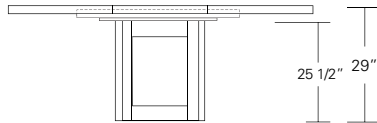

25 1/2" 29"

68", 74", 84", 90" or 96"