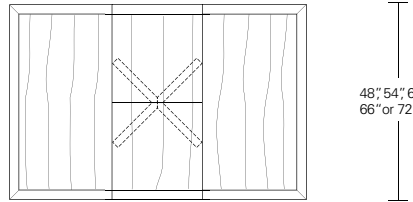

Verona Table

72"W x 38"D x 29"H
 84"W x 40"D x 29"H
 96"W x 42"D x 29"H
 108"W x 44"D x 29"H
 120"W x 48"D x 29"H

Verona Extension Table

72"W (104"w/two 16"leaves) x 38"D x 29"H
 84"W (120"w/two 18"leaves) x 40"D x 29"H
 96"W (132"w/two 18"leaves) x 42"D x 29"H
 108"W (144"w/two 18"leaves) x 44"D x 29"H
 120"W (156"w/two 18"leaves) x 48"D x 29"H

Verona Round Table

42"W x 42"D x 29"H
 48"W x 48"D x 29"H
 54"W x 54"D x 29"H
 60"W x 60"D x 29"H
 66"W x 66"D x 29"H
 72"W x 72"D x 29"H

Round Extension Table (w/self-storing leaf)

48"W (68" w/one 20" leaf) x 48"D x 29"H
 54"W (74" w/one 20" leaf) x 54"D x 29"H
 60"W (84" w/one 24" leaf) x 60"D x 29"H
 66"W (90" w/one 24" leaf) x 66"D x 29"H
 72"W (96" w/one 24" leaf) x 72"D x 29"H

Split Base Round Extension Table

48"W (96" w/two 24" leaves) x 48"D x 29"H
 54"W (102" w/two 24" leaves) x 54"D x 29"H
 60"W (108" w/two 24" leaves) x 60"D x 29"H
 66"W (114" w/two 24" leaves) x 66"D x 29"H
 72"W (120" w/two 24" leaves) x 72"D x 29"H

Verona Square Table

42"W x 42"D x 29"H
 48"W x 48"D x 29"H
 54"W x 54"D x 29"H
 60"W x 60"D x 29"H
 66"W x 66"D x 29"H
 72"W x 72"D x 29"H

Square Extension Table (w/self-storing leaf)

48"W (68" w/one 20" leaf) x 48"D x 29"H
 54"W (74" w/one 20" leaf) x 54"D x 29"H
 60"W (84" w/one 24" leaf) x 60"D x 29"H
 66"W (90" w/one 24" leaf) x 66"D x 29"H
 72"W (96" w/one 24" leaf) x 72"D x 29"H