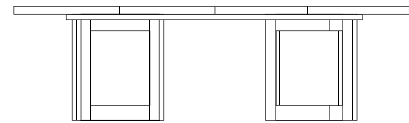

96", 102", 108", 114" or 120"