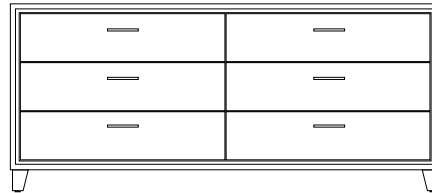

Arris Sideboard