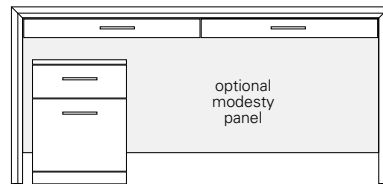

**Optional Pedestal
Optional Modesty Panel**