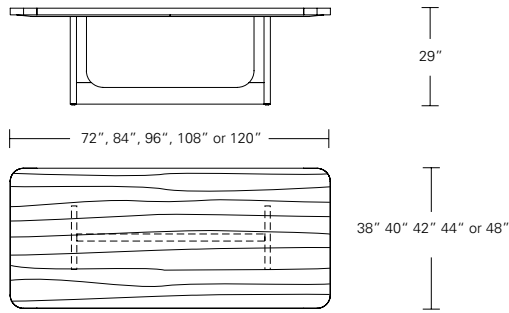

BRUNEAU TABLE

Bruneau Table

72"W x 38"D x 29"H 108"W x 44"D x 29"H
 84"W x 40"D x 29"H 120"W x 48"D x 29"H
 96"W x 42"D x 29"H

Bruneau Extension Table E (w/ end caps)

72"W (104"w/two 16"leaves) x 38"D x 29"H
 84"W (120"w/two 18"leaves) x 40"D x 29"H
 96"W (132"w/two 18"leaves) x 42"D x 29"H
 108"W (144"w/two 18"leaves) x 44"D x 29"H
 120"W (156"w/two 18"leaves) x 48"D x 29"H

Bruneau Extension Table E (with leaves on ends)

Bruneau Extension Table C (w/ leaves in center)

72"W (104"w/two 16"leaves) x 38"D x 29 1/4"H
 84"W (120"w/two 18"leaves) x 40"D x 29 1/4"H
 96"W (132"w/two 18"leaves) x 42"D x 29 1/4"H
 108"W (144"w/two 18"leaves) x 44"D x 29 1/4"H
 120"W (156"w/two 18"leaves) x 48"D x 29 1/4"H