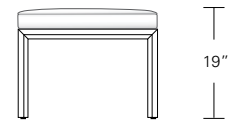

Arris Ottoman