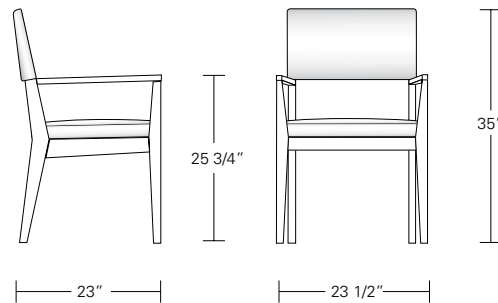

ARM: 23 1/2W x 23D x 35H
SIDE: 21W x 23D x 35H

Cadet Chair

19"W x 22"D x 33"H

Cadet Arm Chair

21 1/2"W x 22"D x 33"H

Chevron Chair

21"W x 23"D x 35"H

Chevron Arm Chair