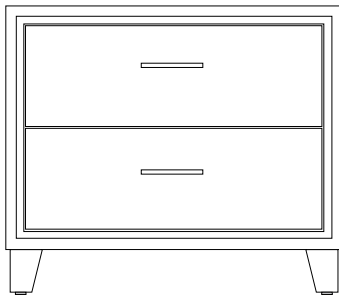

Arris Night Cabinet A
(two drawers)