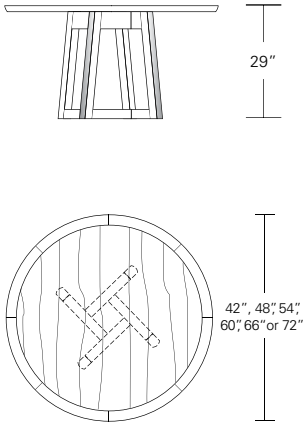

ROULETTE ROUND & SQUARE TABLES

Roulette Round Table

42" W x 42" D x 29" H
48" W x 48" D x 29" H
54" W x 54" D x 29" H
60" W x 60" D x 29" H
66" W x 66" D x 29" H
72" W x 72" D x 29" H