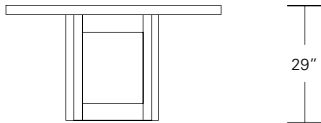

29"

25 1/2" 29"

68", 74", 84", 90" or 96"

96", 102", 108", 114" or 120"

48", 54", 60", 66" or 72"

Nexus Round Table

48"W x 48"D x 29"H
54"W x 54"D x 29"H
60"W x 60"D x 29"H
66"W x 66"D x 29"H
72"W x 72"D x 29"H

Round Extension Table (with self storing leaf)

48"W (68" w/one 20"leaf) x 48"D x 29"H
54"W (74" w/one 20"leaf) x 54"D x 29"H
60"W (84" w/one 24"leaf) x 60"D x 29"H
66"W (90" w/one 24"leaf) x 66"D x 29"H
72"W (96" w/one 24"leaf) x 72"D x 29"H

Round Split Base Extension Table

48"W (96" w/two 24"leaves) x 48"D x 29"H
54"W (102" w/two 24"leaves) x 54"D x 29"H
60"W (108" w/two 24"leaves) x 60"D x 29"H
66"W (114" w/two 24"leaves) x 66"D x 29"H
72"W (120" w/two 24"leaves) x 72"D x 29"H

48", 54", 60", 66" or 72"

Nexus Square Table

48"W x 48"D x 29"H
54"W x 54"D x 29"H
60"W x 60"D x 29"H
66"W x 66"D x 29"H
72"W x 72"D x 29"H

Square Extension Table (with self storing leaf)

48"W (68" w/one 20"leaf) x 48"D x 29"H
54"W (74" w/one 20"leaf) x 54"D x 29"H
60"W (84" w/one 24"leaf) x 60"D x 29"H
66"W (90" w/one 24"leaf) x 66"D x 29"H
72"W (96" w/one 24"leaf) x 72"D x 29"H

Square Split Base Extension Table

48"W (96" w/two 24"leaves) x 48"D x 29"H
54"W (102" w/two 24"leaves) x 54"D x 29"H
60"W (108" w/two 24"leaves) x 60"D x 29"H
66"W (114" w/two 24"leaves) x 66"D x 29"H
72"W (120" w/two 24"leaves) x 72"D x 29"H

14,15,16, 17 or 18"

20,24,28, 32 or 36"

14,15,16, 17 or 18"

48, 54, 60, 66 or 72"

Round

Square

Base Only for Round or Square Glass Top

Metal Inlay Option:

Optional metal inlay on bottom edge of table top.

Lazy Susan Option

DESCRIPTION

Nexus Table:

Veneer top with solid wood or thick veneer edging. Curved base with solid wood vertical frame members and levelers.

Standard Options:

Lazy susan or inset lazy susan. Sunburst veneer pattern. Metal inlay edge detail.

Metal Inlay Options: