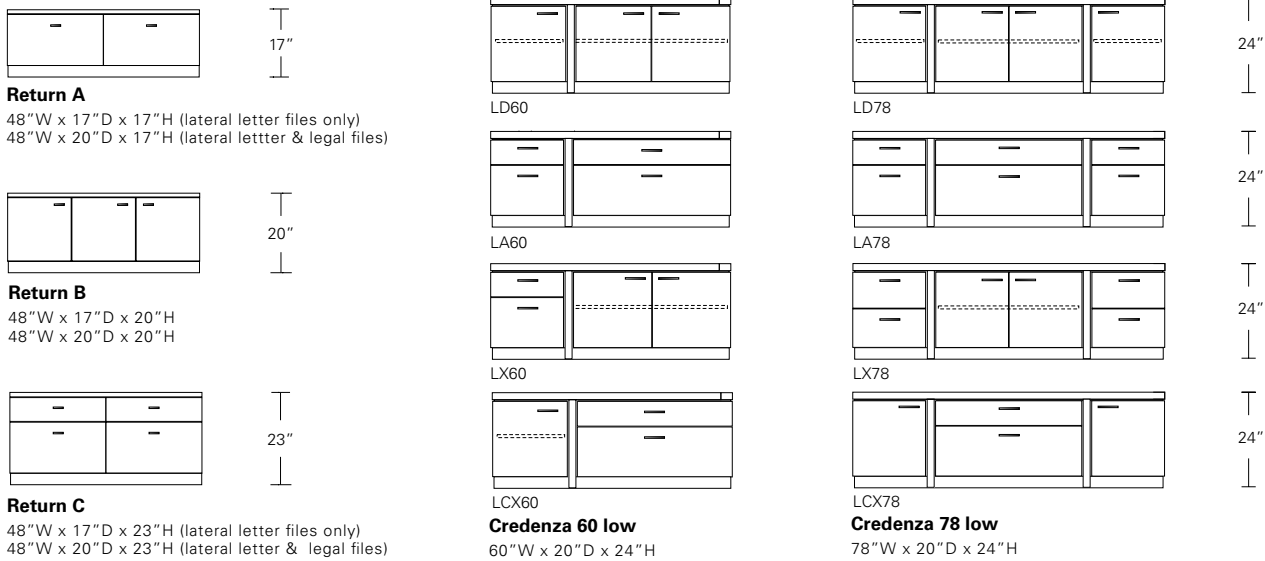

OFFSET DESK & CREDENZA

DESCRIPTION	FINISH OPTIONS	
Offset Desk: Veneer top with solid wood frame. Solid wood base with levelers. Standard Options: Bar pulls in satin brass, medium bronze, dark bronze, and satin or polished stainless steel. Wood or metal grommet same finish as hardware and modesty panel. Custom Orders: Custom sizes, woods and finishes are available. Please request a price quotation.	Standard - Natural / Stained: Bronze Ash, Burnt Ash, Ebonized Ash, Grey Ash, Medium Mahogany, Oak, Bluff Oak, Grey Oak, Fumed Oak, Ebonized Oak, Walnut, Medium Walnut, Dark Walnut, Ebonized Walnut, Grey Walnut, Silver Walnut, Terra Walnut, Bronze Walnut, Claro Toned Walnut.	Premium - Cerused / Bleached: Bleached Ash, Cerused Grey Ash, Cerused Bronze Ash, Cerused Burnt Ash, Cerused Mahogany, Cerused Dark Mahogany, Bleached Walnut, Cerused Walnut, Cerused Grey Walnut, Cerused Silver Walnut, Cerused Bronze Walnut, Cerused Oak, Bleached Oak.