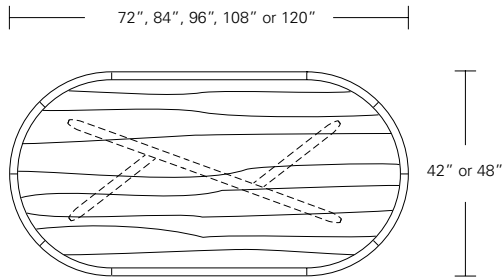

48"W (72" w/one 24" leaf) x 48"D x 29 1/4"H
54"W (78" w/one 24" leaf) x 54"D x 29 1/4"H
60"W (84" w/one 24" leaf) x 60"D x 29 1/4"H
66"W (90" w/one 24" leaf) x 66"D x 29 1/4"H
72"W (96" w/one 24" leaf) x 72"D x 29 1/4"H

Kemizo Square Table

42"W x 42"D x 29"H
 48"W x 48"D x 29"H
 54"W x 54"D x 29"H
 60"W x 60"D x 29"H
 66"W x 66"D x 29"H
 72"W x 72"D x 29"H

Square Extension Table (w/self-storing leaf)

48"W (68"w/one 20"leaf) x 48"D x 29"H
 54"W (74"w/one 20"leaf) x 54"D x 29"H
 60"W (84"w/one 24"leaf) x 60"D x 29"H
 66"W (90"w/one 24"leaf) x 66"D x 29"H
 72"W (96"w/one 24"leaf) x 72"D x 29"H

Split Base Square Extension Table

48"W (96"w/two 24"leaves) x 48"D x 29"H
 54"W (102"w/two 24"leaves) x 54"D x 29"H
 60"W (108"w/two 24"leaves) x 60"D x 29"H
 66"W (114"w/two 24"leaves) x 66"D x 29"H
 72"W (120"w/two 24"leaves) x 72"D x 29"H

KEMIZO EXTENSION TABLE

84 W x 42 D x 29 1/4 H
(102W w/1 LEAF, 120W w/2 LEAVES)

Extension version shown with self-storing pivoting leaves in Terra Walnut and optional Medium Bronze inlay.

The Kemizo Table features a diagonal linear gesture with rounded corners, softened profiles and an optional metal inlay. The Kemizo Extension Table includes two standard leaves or as shown with self-storing pivoting leaves that fold neatly in the base of the table.