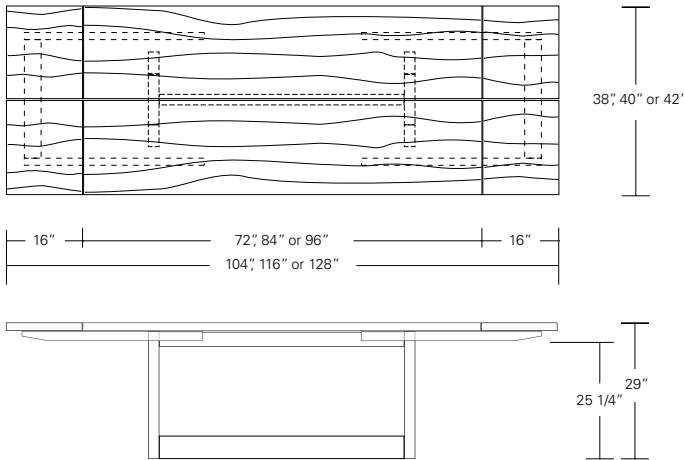

DUETTE TABLE - STANDARD/EXTENSION

84W x 40D x 29H

Shown in Walnut.

The Duette Table comes standard with a hand matched, solid wood multi-plank top. The natural variations of each board present an organic blend of wood grain across the table top. The extension version has a pull-out apron which supports the end matched leaves.

Duette Table

72\"/>

Duette Live Edge Option

Duette Butterfly Option

Duette Extension Table

72\"/>

Duette Table V Base

Duette Table X Base