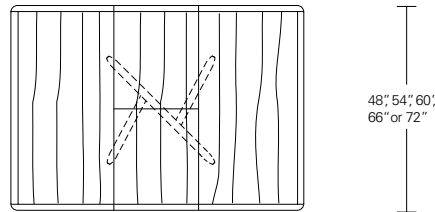

Bruneau Extension Table E (with leaves on ends)

Bruneau Extension Table C (w/ leaves in center)

72"W (104"w/two 16"leaves) x 38"D x 29 1/4"H
 84"W (120"w/two 18"leaves) x 40"D x 29 1/4"H
 96"W (132"w/two 18"leaves) x 42"D x 29 1/4"H
 108"W (144"w/two 18"leaves) x 44"D x 29 1/4"H
 120"W (156"w/two 18"leaves) x 48"D x 29 1/4"H

Kemizo Round Table

42"W x 42"D x 29"H
 48"W x 48"D x 29"H
 54"W x 54"D x 29"H
 60"W x 60"D x 29"H
 66"W x 66"D x 29"H
 72"W x 72"D x 29"H

Round Extension Table (w/self-storing leaf)

48"W (68"w/one 20"leaf) x 48"D x 29"H
 54"W (74"w/one 20"leaf) x 54"D x 29"H
 60"W (84"w/one 24"leaf) x 60"D x 29"H
 66"W (90"w/one 24"leaf) x 66"D x 29"H
 72"W (96"w/one 24"leaf) x 72"D x 29"H

Split Base Round Extension Table

48"W (96"w/two 24"leaves) x 48"D x 29"H
 54"W (102"w/two 24"leaves) x 54"D x 29"H
 60"W (108"w/two 24"leaves) x 60"D x 29"H
 66"W (114"w/two 24"leaves) x 66"D x 29"H
 72"W (120"w/two 24"leaves) x 72"D x 29"H

Kemizo Square Table

42"W x 42"D x 29"H
 48"W x 48"D x 29"H
 54"W x 54"D x 29"H
 60"W x 60"D x 29"H
 66"W x 66"D x 29"H
 72"W x 72"D x 29"H

Square Extension Table (w/self-storing leaf)

48"W (68"w/one 20"leaf) x 48"D x 29"H
 54"W (74"w/one 20"leaf) x 54"D x 29"H
 60"W (84"w/one 24"leaf) x 60"D x 29"H
 66"W (90"w/one 24"leaf) x 66"D x 29"H
 72"W (96"w/one 24"leaf) x 72"D x 29"H