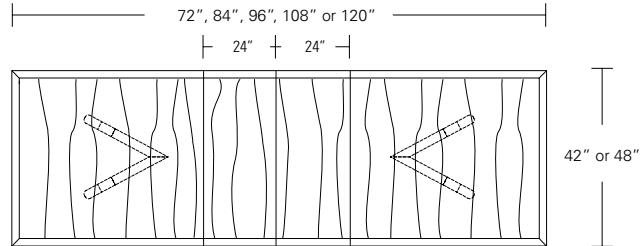

Extension Table