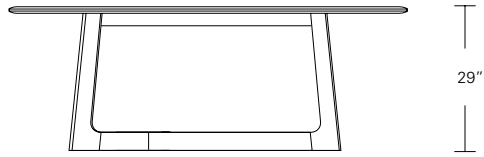

Rectangular Table

Extension Table

Racetrack Table

Racetrack Extension Table

- 72" W x 42" D x 29" H
- 84" W x 42" D x 29" H
- 96" W x 42" D x 29" H
- 108" W x 42" D x 29" H
- 120" W x 48" D x 29" H

- 72" W (96" w/one leaf, 120" w/two 24" leaves) x 42" D x 29 1/4" H
- 84" W (108" w/one leaf, 132" w/two 24" leaves) x 42" D x 29 1/4" H
- 96" W (120" w/one leaf, 144" w/two 24" leaves) x 42" D x 29 1/4" H
- 108" W (132" w/one leaf, 156" w/two 24" leaves) x 42" D x 29 1/4" H
- 120" W (144" w/one leaf, 168" w/two 24" leaves) x 48" D x 29 1/4" H

Edge Detail Options:

Veneer top with solid wood profiled edges on top and bottom.

Veneer top with solid wood profiled edge on top and optional metal inlay on bottom.

Desk or Conference Table Options:

Matching wood or metal grommets and wire management.

KEMIZO TABLE

96W x 42D x 29H

Shown in Terra Walnut.

The Kemizo Table base features a main diagonal stretcher with angled offset legs. The profiled edges and radii soften the angular form of the table base. This streamlined all wood version has a compelling double profiled table top edge. Available with an optional metal inlay and in fixed or extension versions.

Kemizo Table

- 72" W x 42" D x 29" H
- 84" W x 42" D x 29" H
- 96" W x 42" D x 29" H
- 108" W x 42" D x 29" H
- 120" W x 48" D x 29" H

Kemizo Extension Table

- 72" W (104" w/two 16" leaves) x 42" D x 29 1/4" H
- 84" W (120" w/two 18" leaves) x 42" D x 29 1/4" H
- 96" W (132" w/two 18" leaves) x 42" D x 29 1/4" H
- 108" W (144" w/two 18" leaves) x 42" D x 29 1/4" H
- 120" W (156" w/two 18" leaves) x 48" D x 29 1/4" H