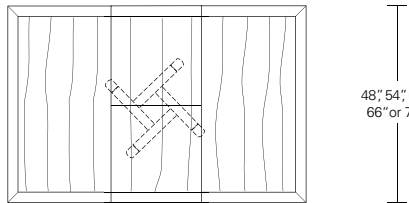

Square Extension Table (w/self-storing leaf)

48" W (68" w/one 20" leaf) x 48" D x 29" H
54" W (74" w/one 20" leaf) x 54" D x 29" H
60" W (84" w/one 24" leaf) x 60" D x 29" H
66" W (90" w/one 24" leaf) x 66" D x 29" H
72" W (96" w/one 24" leaf) x 72" D x 29" H