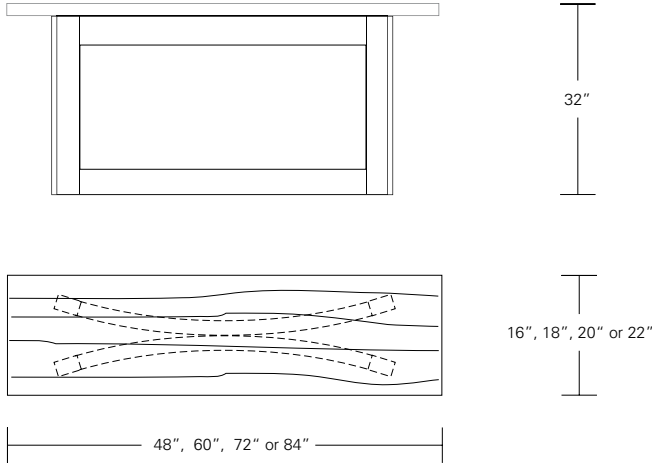

Nexus Console

48" W x 16" D x 32" H
60" W x 18" D x 32" H
72" W x 20" D x 32" H
84" W x 22" D x 32" H

DESCRIPTION	FINISH OPTIONS	
Nexus Console: Veneer top with solid wood or thick veneer edging. Curved base with solid wood vertical frame members. Custom Orders: Custom sizes, woods, veneer patterns and finishes are available. Please request a price quotation.	Standard - Natural / Stained: Bronze Ash, Burnt Ash, Ebonized Ash, Grey Ash, Medium Mahogany, Oak, Bluff Oak, Grey Oak, Fumed Oak, Ebonized Oak, Walnut, Medium Walnut, Dark Walnut, Ebonized Walnut, Grey Walnut, Silver Walnut, Terra Walnut, Bronze Walnut, Claro Toned Walnut.	Premium - Cerused / Bleached: Bleached Ash, Cerused Grey Ash, Cerused Bronze Ash, Cerused Burnt Ash, Cerused Mahogany, Cerused Dark Mahogany, Bleached Walnut, Cerused Walnut, Cerused Grey Walnut, Cerused Silver Walnut, Cerused Bronze Walnut, Cerused Oak, Bleached Oak.