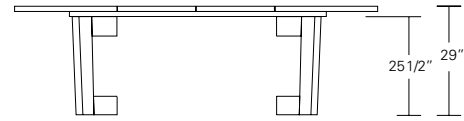

DUETTE ROUND & SQUARE TABLES

29"

48", 54", 60", 66" or 72"

48", 54", 60",
66" or 72"

Duette Round Table

48"W x 48"D x 29"H
54"W x 54"D x 29"H
60"W x 60"D x 29"H
66"W x 66"D x 29"H
72"W x 72"D x 29"H

25 1/2" 29"

68", 74", 84", 90" or 96"

48", 54", 60",
66" or 72"

Duette Round Extension Table (with one leaf)

48"W (68" w/one 20" leaf) x 48"D x 29"H
54"W (74" w/one 20" leaf) x 54"D x 29"H
60"W (84" w/one 24" leaf) x 60"D x 29"H
66"W (90" w/one 24" leaf) x 66"D x 29"H
72"W (96" w/one 24" leaf) x 72"D x 29"H

25 1/2" 29"

96", 102", 108", 114" or 120"

48", 54", 60",
66" or 72"

Duette Round Extension Table (split base with two leaves)

48"W (96" w/two 24" leaves) x 48"D x 29"H
54"W (102" w/two 24" leaves) x 54"D x 29"H
60"W (108" w/two 24" leaves) x 60"D x 29"H
66"W (114" w/two 24" leaves) x 66"D x 29"H
72"W (120" w/two 24" leaves) x 72"D x 29"H