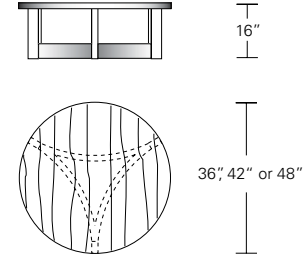

Round Wood Top