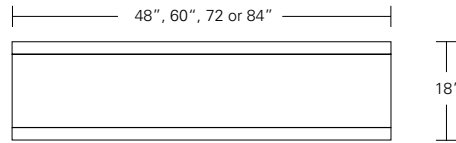

Console

DESCRIPTION	FINISH OPTIONS	
Arris Desk & Console: Profiled and mitered solid wood frame with veneer top. Levelers. Standard Options: Drawers, drawer dividers, shelves, Leather top, modesty panel, leg wire-chase, wood or metal grommets to match hardware. Satin brass, medium bronze, dark bronze, and satin or polished stainless steel pulls. Custom Orders: Custom sizes, woods and finishes are available. Please request a price quotation.	Standard - Natural / Stained: Bronze Ash, Burnt Ash, Ebonized Ash, Grey Ash, Medium Mahogany, Oak, Bluff Oak, Grey Oak, Fumed Oak, Ebonized Oak, Walnut, Medium Walnut, Dark Walnut, Ebonized Walnut, Grey Walnut, Silver Walnut, Terra Walnut, Bronze Walnut, Claro Toned Walnut.	Premium - Cerused / Bleached: Bleached Ash, Cerused Grey Ash, Cerused Bronze Ash, Cerused Burnt Ash, Cerused Mahogany, Cerused Dark Mahogany, Bleached Walnut, Cerused Walnut, Cerused Grey Walnut, Cerused Silver Walnut, Cerused Bronze Walnut, Cerused Oak, Bleached Oak.