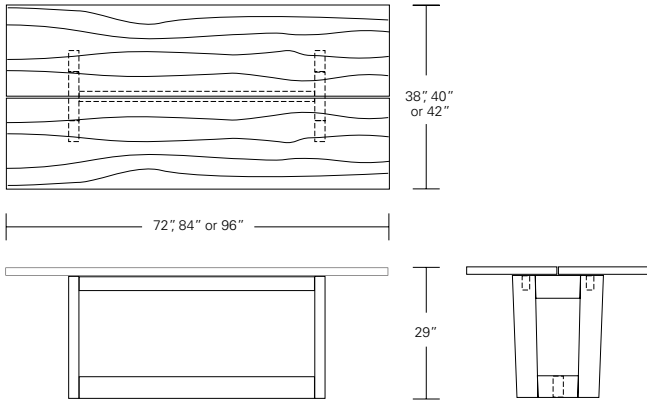

DUETTE TABLE - STANDARD/EXTENSION

84W x 40D x 29H

Shown in Walnut.

The Duette Table comes standard with a hand matched, solid wood multi-plank top. The natural variations of each board present an organic blend of wood grain across the table top. The extension version has a pull-out apron which supports the end matched leaves.