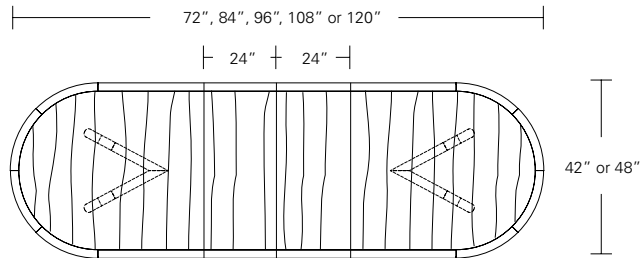

Racetrack Extension Table