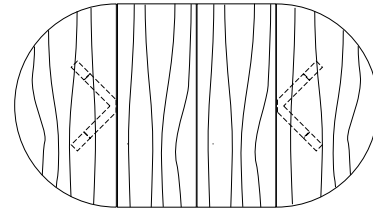

25 1/2" 29"

48", 54", 60",
66" or 72"

Duette Round Extension Table (with one leaf)

48"W (68" w/one 20" leaf) x 48"D x 29"H
54"W (74" w/one 20" leaf) x 54"D x 29"H
60"W (84" w/one 24" leaf) x 60"D x 29"H
66"W (90" w/one 24" leaf) x 66"D x 29"H
72"W (96" w/one 24" leaf) x 72"D x 29"H

96", 102", 108", 114" or 120"

25 1/2" 29"

48", 54", 60",
66" or 72"

Duette Round Extension Table (split base with two leaves)

48"W (96" w/two 24" leaves) x 48"D x 29"H
54"W (102" w/two 24" leaves) x 54"D x 29"H
60"W (108" w/two 24" leaves) x 60"D x 29"H
66"W (114" w/two 24" leaves) x 66"D x 29"H
72"W (120" w/two 24" leaves) x 72"D x 29"H