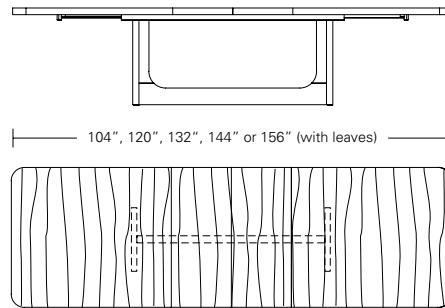

Bruneau Extension Table E (with leaves on ends)

Bruneau Extension Table C (w/ leaves in center)

72"W (104"w/two 16"leaves) x 38"D x 29 1/4"H
 84"W (120"w/two 18"leaves) x 40"D x 29 1/4"H
 96"W (132"w/two 18"leaves) x 42"D x 29 1/4"H
 108"W (144"w/two 18"leaves) x 44"D x 29 1/4"H
 120"W (156"w/two 18"leaves) x 48"D x 29 1/4"H

BRUNEAU EXTENSION TABLE

**96W x 42D x 29.25H
(132" w/2 18" LEAVES)**

Shown in Walnut with Medium Bronze metal.

The Bruneau Extension "E" features pull-out end caps with radiused corners to add the table leaves. The metal end caps create a linear closure to the open ends of the modern trestle base. Available in extension or in fixed versions in a wide range of sizes and finishes.

BRUNEAU TABLE

Bruneau Table

72"W x 38"D x 29"H 108"W x 44"D x 29"H
 84"W x 40"D x 29"H 120"W x 48"D x 29"H
 96"W x 42"D x 29"H

Bruneau Extension Table E (w/ end caps)

72"W (104"w/two 16"leaves) x 38"D x 29"H
 84"W (120"w/two 18"leaves) x 40"D x 29"H
 96"W (132"w/two 18"leaves) x 42"D x 29"H
 108"W (144"w/two 18"leaves) x 44"D x 29"H
 120"W (156"w/two 18"leaves) x 48"D x 29"H