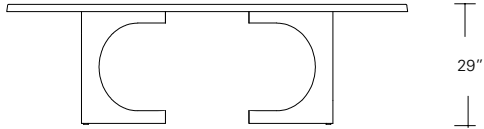

CAMEO EXTENSION TABLE

84W x 42D x 29H
(108" w/1 LEAF, 132" w/2 LEAVES)

Extension version shown with one leaf in Cerused Grey Ash and optional Medium Bronze Inlay.

The Cameo Table features a graphic geometric base design. Cameo Extension Tables come standard with one or two 24" leaves. Cameos are available in several shapes, sizes, and in fixed or extension versions. A wide range of wood stains and metal inlay options offer endless combinations of finishes and detailing.