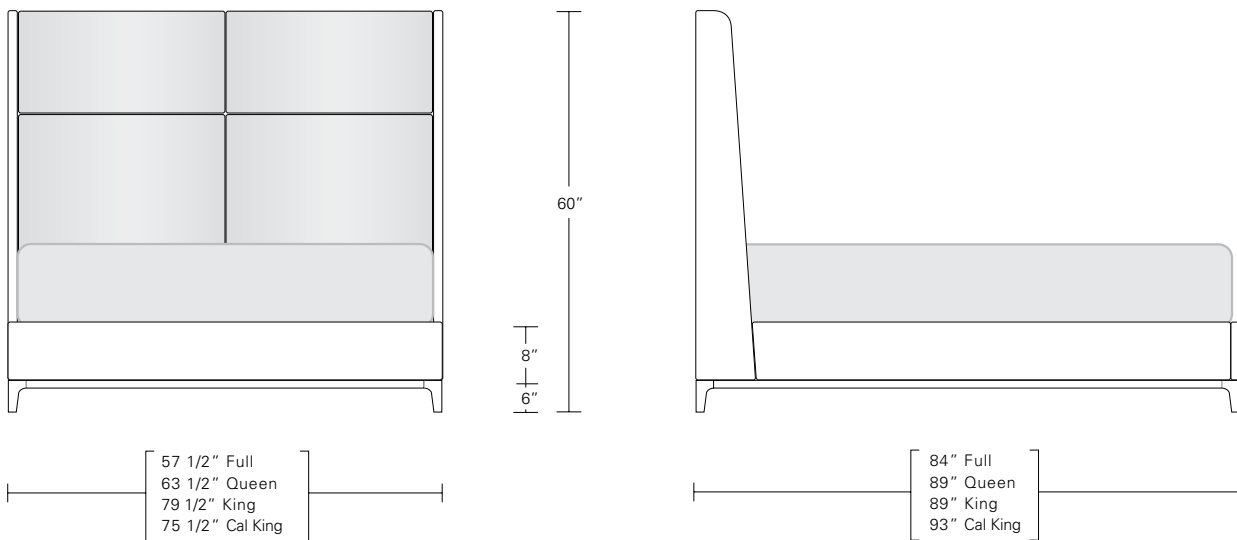

Luna Platform Bed (mattress required)

DESCRIPTION	FINISH OPTIONS	
Luna Bed: Fully upholstered footboard, rails, headboard and back panel in COM or COL. Solid wood base with levelers. Standard Options: Upholstery in COM or COL. Custom Orders: Custom sizes, woods and finishes are available. Please request a price quotation.	Standard - Natural / Stained: Bronze Ash, Burnt Ash, Ebonized Ash, Grey Ash, Medium Mahogany, Oak, Bluff Oak, Grey Oak, Fumed Oak, Ebonized Oak, Walnut, Medium Walnut, Dark Walnut, Ebonized Walnut, Grey Walnut, Silver Walnut, Terra Walnut, Bronze Walnut, Claro Toned Walnut.	Premium - Cerused / Bleached: Bleached Ash, Cerused Grey Ash, Cerused Bronze Ash, Cerused Burnt Ash, Cerused Mahogany, Cerused Dark Mahogany, Bleached Walnut, Cerused Walnut, Cerused Grey Walnut, Cerused Silver Walnut, Cerused Bronze Walnut, Cerused Oak, Bleached Oak.
Fabric and Leather Requirements COM: Full or Queen- 8 yards. King or Cal King- 10 yards. 54" wide plain fabric. Repeats and fabric less than 54" wide may require additional yardage. COL: Full or Queen 150 square feet. King or Cal King 180 square feet. Hides need to be 50-55 square feet. Smaller hides may require additional square feet.