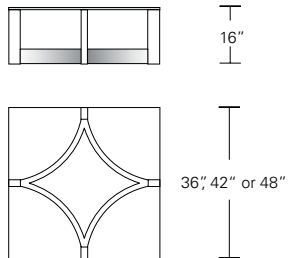

Base Only for Square Top

36"W x 36"D x 16"H
42"W x 42"D x 16"H
48"W x 48"D x 16"H