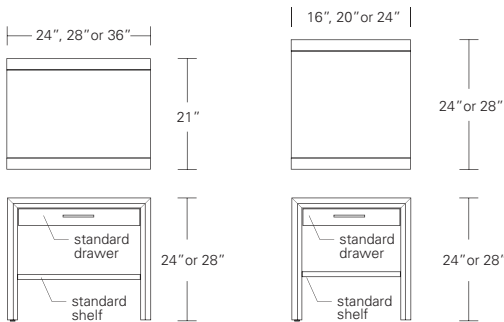

Arris Slim

Arris Side Table

24"W x 21"D x 24" or 28"H
28"W x 21"D x 24" or 28"H
36"W x 21"D x 24" or 28"H