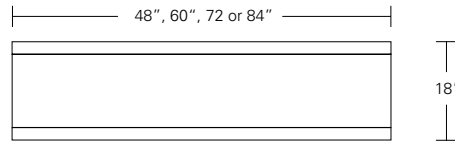

Console

DESCRIPTION	FINISH OPTIONS	
Arris Desk & Console: Profiled and mitered solid wood frame with veneer top. Levelers. Standard Options: Drawers, drawer dividers, shelves, Leather top, modesty panel, leg wire-chase, wood or metal grommets to match hardware. Satin brass, medium bronze, dark bronze, and satin or polished stainless steel pulls. Custom Orders: Custom sizes, woods and finishes are available. Please request a price quotation.	Standard - Natural / Stained: Bronze Ash, Burnt Ash, Ebonized Ash, Grey Ash, Medium Mahogany, Oak, Bluff Oak, Grey Oak, Fumed Oak, Ebonized Oak, Walnut, Medium Walnut, Dark Walnut, Ebonized Walnut, Grey Walnut, Silver Walnut, Terra Walnut, Bronze Walnut, Claro Toned Walnut.	Premium - Cerused / Bleached: Bleached Ash, Cerused Grey Ash, Cerused Bronze Ash, Cerused Burnt Ash, Cerused Mahogany, Cerused Dark Mahogany, Bleached Walnut, Cerused Walnut, Cerused Grey Walnut, Cerused Silver Walnut, Cerused Bronze Walnut, Cerused Oak, Bleached Oak.