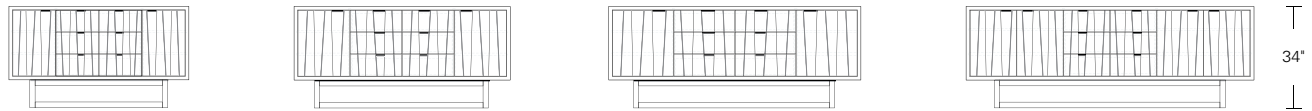

A60

A72

A84

A96

DESCRIPTION	FINISH OPTIONS	
Octave Casegoods: Veneer cabinet with mitered solid wood face frame. Sculpted solid wood fronts, drawers and doors. Solid wood base with levelers. Standard Options: Drawer inserts, removable back with wire management. Satin brass, medium bronze, dark bronze, and satin stainless steel pulls. Contrasting base finish. Two tone finish. Custom Orders: Custom sizes, woods and finishes are available. Please request a price quotation.	Standard - Natural / Stained: Bronze Ash, Burnt Ash, Ebonized Ash, Grey Ash, Medium Mahogany, Oak, Bluff Oak, Grey Oak, Fumed Oak, Ebonized Oak, Walnut, Medium Walnut, Dark Walnut, Ebonized Walnut, Grey Walnut, Silver Walnut, Terra Walnut, Bronze Walnut, Claro Toned Walnut.	Premium - Cerused / Bleached: Bleached Ash, Cerused Grey Ash, Cerused Bronze Ash, Cerused Burnt Ash, Cerused Mahogany, Cerused Dark Mahogany, Bleached Walnut, Cerused Walnut, Cerused Grey Walnut, Cerused Silver Walnut, Cerused Bronze Walnut, Cerused Oak, Bleached Oak.
	Custom Finishes Claro Walnut Fronts- at additional cost.