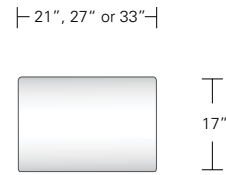

Arris Ottoman