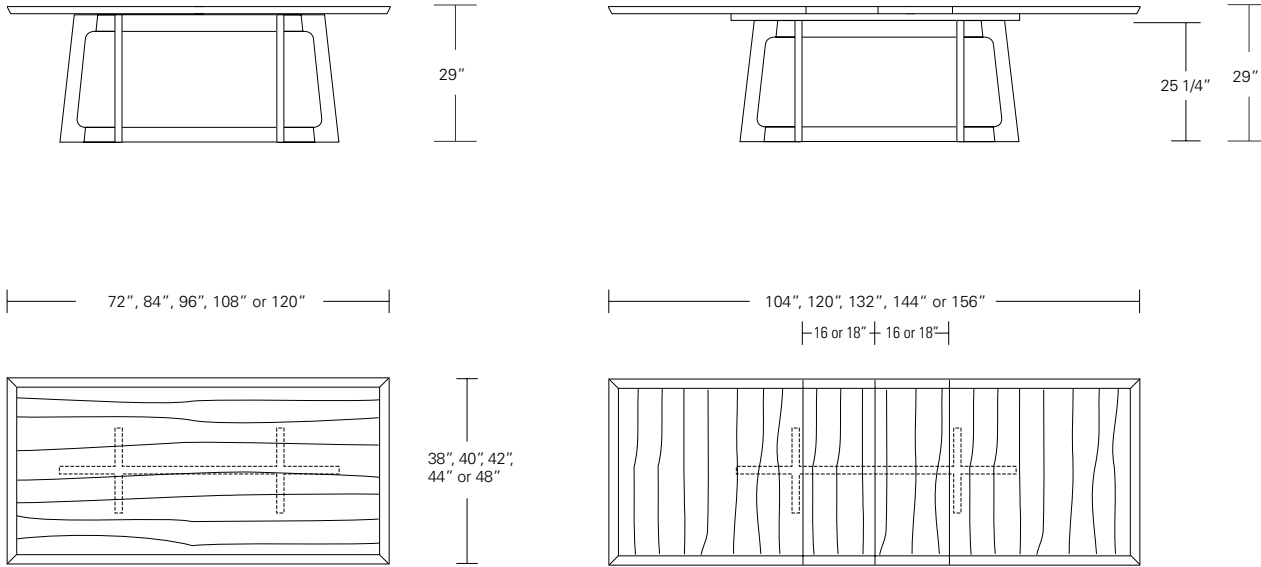

Kemizo Table

- 72" W x 42" D x 29" H
- 84" W x 42" D x 29" H
- 96" W x 42" D x 29" H
- 108" W x 42" D x 29" H
- 120" W x 48" D x 29" H

Kemizo Extension Table

- 72" W (104" w/two 16" leaves) x 42" D x 29 1/4" H
- 84" W (120" w/two 18" leaves) x 42" D x 29 1/4" H
- 96" W (132" w/two 18" leaves) x 42" D x 29 1/4" H
- 108" W (144" w/two 18" leaves) x 42" D x 29 1/4" H
- 120" W (156" w/two 18" leaves) x 48" D x 29 1/4" H

VERONA EXTENSION TABLE

**84W x 40D x 29H
(120W with two 18" LEAVES)**

Shown in Silver Walnut.

The Verona Table features a tapered base formed with modern fluid lines connecting the legs and criss-crossing stretchers. The table top's beveled profile compliments the divergent angles of the table base. Verona tables are available in a variety of shapes and sizes, fixed or extension versions and in a wide selection of finishes.

Verona Table

72"W x 38"D x 29"H
 84"W x 40"D x 29"H
 96"W x 42"D x 29"H
 108"W x 44"D x 29"H
 120"W x 48"D x 29"H

Verona Extension Table

72"W (104"w/two 16"leaves) x 38"D x 29"H
 84"W (120"w/two 18"leaves) x 40"D x 29"H
 96"W (132"w/two 18"leaves) x 42"D x 29"H
 108"W (144"w/two 18"leaves) x 44"D x 29"H
 120"W (156"w/two 18"leaves) x 48"D x 29"H