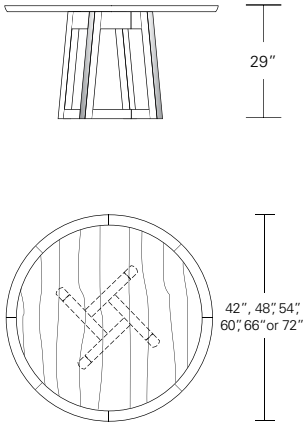

ROULETTE ROUND & SQUARE TABLES

Roulette Round Table

42" W x 42" D x 29" H
48" W x 48" D x 29" H
54" W x 54" D x 29" H
60" W x 60" D x 29" H
66" W x 66" D x 29" H
72" W x 72" D x 29" H