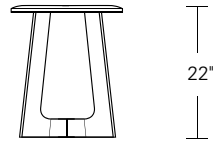

Square
18"W x 18"D x 22"H