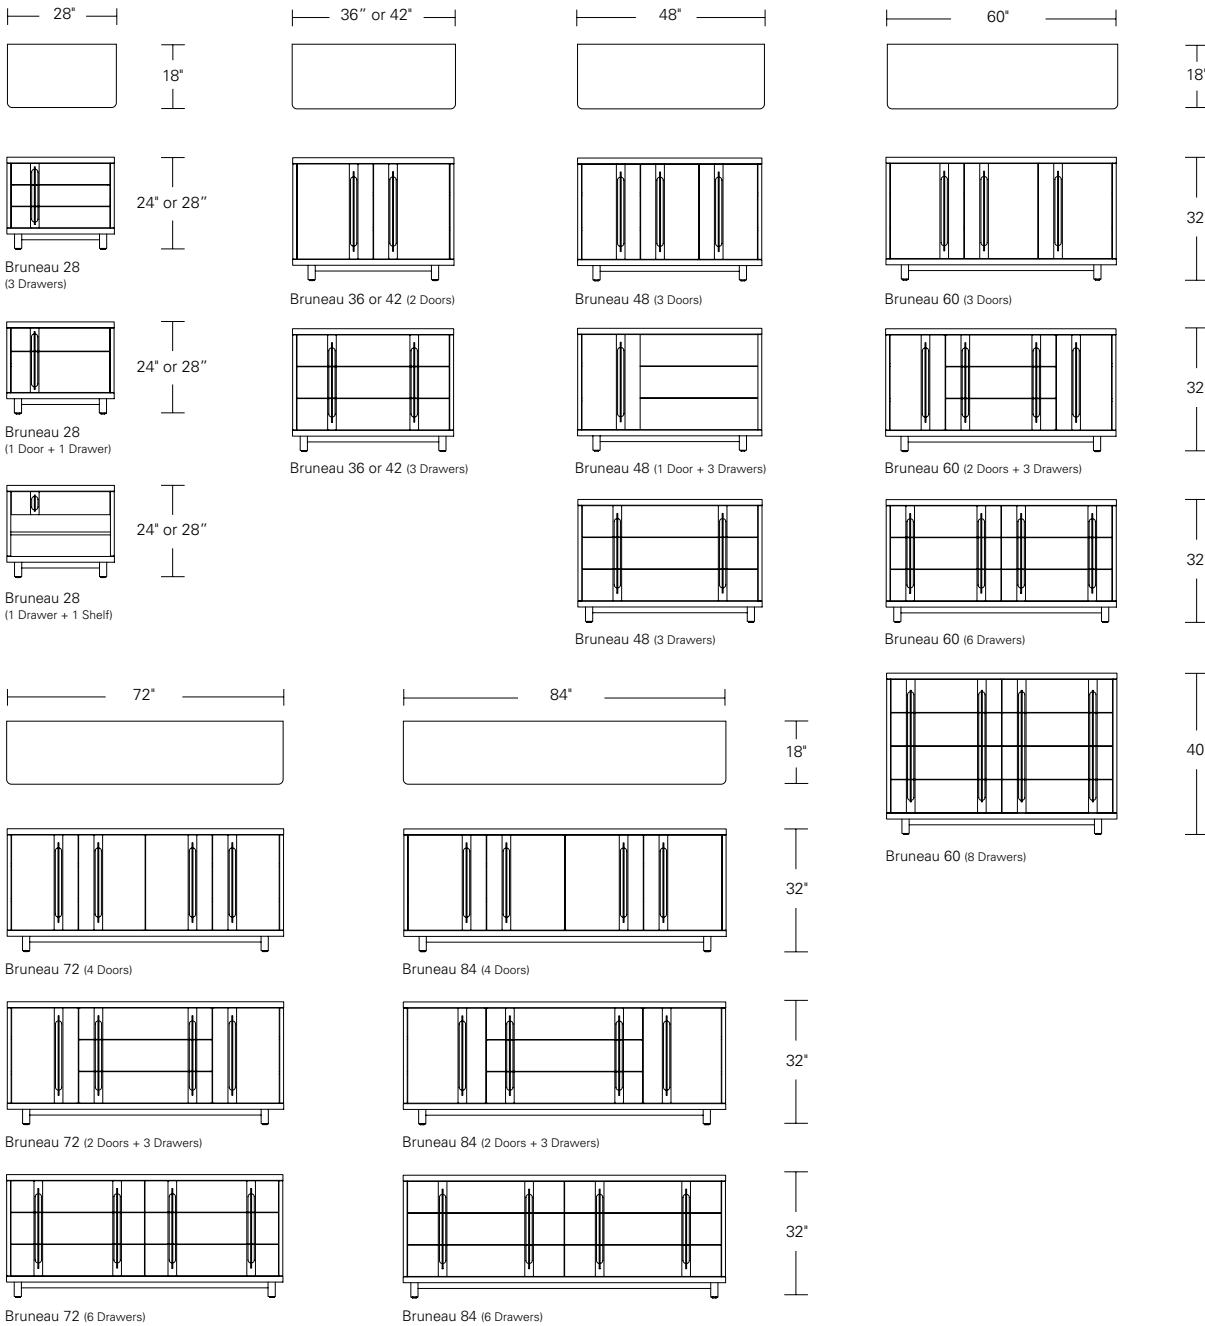

BRUNEAU CASEGOODS

DESCRIPTION	FINISH OPTIONS	
Bruneau Casegoods: Veneer Cabinet with radiused corners and veneered fronts. Integrated pulls in covered solid wood vertical members with metal inlay. Soft-close doors and drawers. Adjustable shelves behind doors. Solid wood base with levelers. Pull Options: Integrated metal pull in satin brass, medium bronze, dark bronze, or satin aluminum. Standard Options: Drawer dividers, removable back and wire management, two tone finish. Custom Orders: Custom sizes, woods and finishes are available. Please request a price quotation.	Standard - Natural / Stained: Bronze Ash, Burnt Ash, Ebonized Ash, Grey Ash, Medium Mahogany, Oak, Bluff Oak, Grey Oak, Fumed Oak, Ebonized Oak, Walnut, Medium Walnut, Dark Walnut, Ebonized Walnut, Grey Walnut, Silver Walnut, Terra Walnut, Bronze Walnut, Claro Toned Walnut.	Premium - Cerused / Bleached: Bleached Ash, Cerused Grey Ash, Cerused Bronze Ash, Cerused Burnt Ash, Cerused Mahogany, Cerused Dark Mahogany, Bleached Walnut, Cerused Walnut, Cerused Grey Walnut, Cerused Silver Walnut, Cerused Bronze Walnut, Cerused Oak, Bleached Oak.