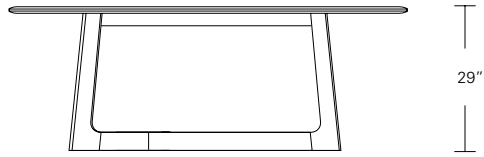

KEMIZO EXTENSION TABLE

84 W x 42 D x 29 1/4 H
(102W w/1 LEAF, 120W w/2 LEAVES)

Extension version shown with self-storing pivoting leaves in Terra Walnut and optional Medium Bronze inlay.

The Kemizo Table features a diagonal linear gesture with rounded corners, softened profiles and an optional metal inlay. The Kemizo Extension Table includes two standard leaves or as shown with self-storing pivoting leaves that fold neatly in the base of the table.

Kemizo Table

- 72" W x 42" D x 29" H
- 84" W x 42" D x 29" H
- 96" W x 42" D x 29" H
- 108" W x 42" D x 29" H
- 120" W x 48" D x 29" H

Kemizo Extension Table

- 72" W (104" w/two 16" leaves) x 42" D x 29 1/4" H
- 84" W (120" w/two 18" leaves) x 42" D x 29 1/4" H
- 96" W (132" w/two 18" leaves) x 42" D x 29 1/4" H
- 108" W (144" w/two 18" leaves) x 42" D x 29 1/4" H
- 120" W (156" w/two 18" leaves) x 48" D x 29 1/4" H

KEMIZO RACETRACK TABLE

96 W x 42 D x 29 1/4 H
(114W w/1 LEAF, 132W w/2 LEAVES)

Extension version shown with self-storing pivoting leaves in in Bluff Oak and optional Satin Brass inlay.

The Kemizo Table features a diagonal linear gesture with rounded corners, softened profiles and an optional metal inlay. The Kemizo Extension Table includes two standard leaves or as shown with self-storing pivoting leaves that fold neatly in the base of the table.