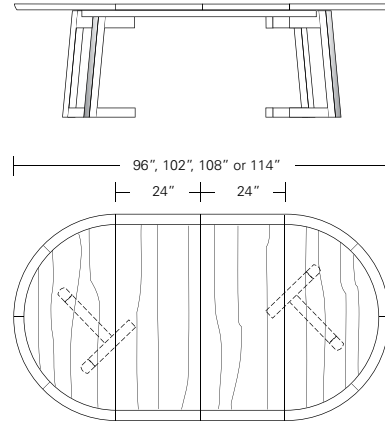

ROULETTE ROUND EXTENSION TABLE - SPLIT BASE

66W x 66D x 29H
(114W with two 24" LEAVES)

Shown in Walnut with optional solid wood top.

The Roulette Round Table features a pin wheel style base layout with slanted legs suggesting a rotating movement. On this table the base splits to support the increased top length. Roulettes are available in a variety of shapes, sizes, fixed and extension versions.

ROULETTE ROUND & SQUARE TABLES

Roulette Round Table

42" W x 42" D x 29" H
 48" W x 48" D x 29" H
 54" W x 54" D x 29" H
 60" W x 60" D x 29" H
 66" W x 66" D x 29" H
 72" W x 72" D x 29" H

Round Extension Table (w/self-storing leaf)

48" W (68" w/one 20" leaf) x 48" D x 29" H
 54" W (74" w/one 20" leaf) x 54" D x 29" H
 60" W (84" w/one 24" leaf) x 60" D x 29" H
 66" W (90" w/one 24" leaf) x 66" D x 29" H
 72" W (96" w/one 24" leaf) x 72" D x 29" H

Round Split Base Extension Table

48" W (96" w/two 24" leaves) x 48" D x 29" H
 54" W (102" w/two 24" leaves) x 54" D x 29" H
 60" W (108" w/two 24" leaves) x 60" D x 29" H
 66" W (114" w/two 24" leaves) x 66" D x 29" H
 72" W (120" w/two 24" leaves) x 72" D x 29" H