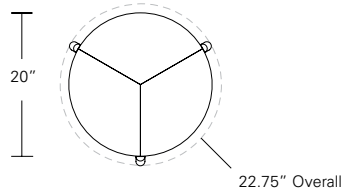

Trillium Side Table 24
24" Diam Top x 24"H
Overall Diam w/ legs 27"

Trillium Side Table 20
20" Diam Top x 20"H
Overall Diam w/ legs 22.75"

DESCRIPTION	FINISH OPTIONS	
Trillium Table: Veneer top with thick veneer edging. Solid wood base with levelers. Inlay Options: Dark bronze, medium bronze, satin brass or satin aluminum. Custom Orders: Custom sizes, woods and finishes are available. Please request a price quotation.	Standard - Natural / Stained: Bronze Ash, Burnt Ash, Ebonized Ash, Grey Ash, Medium Mahogany, Oak, Bluff Oak, Grey Oak, Fumed Oak, Ebonized Oak, Walnut, Medium Walnut, Dark Walnut, Ebonized Walnut, Grey Walnut, Silver Walnut, Terra Walnut, Bronze Walnut, Claro Toned Walnut.	Premium - Cerused / Bleached: Bleached Ash, Cerused Grey Ash, Cerused Bronze Ash, Cerused Burnt Ash, Cerused Mahogany, Cerused Dark Mahogany, Bleached Walnut, Cerused Walnut, Cerused Grey Walnut, Cerused Silver Walnut, Cerused Bronze Walnut, Cerused Oak, Bleached Oak.