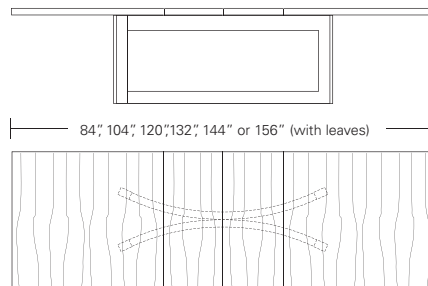

Nexus Extension Table E (with end caps)

- 72" W (104" w/two 16" leaves) x 38" D x 29 1/4" H
- 84" W (120" w/two 18" leaves) x 40" D x 29 1/4" H
- 96" W (132" w/two 18" leaves) x 42" D x 29 1/4" H
- 108" W (120" w/two 18" leaves) x 44" D x 29 1/4" H
- 120" W (132" w/two 18" leaves) x 48" D x 29 1/4" H

Nexus Extension Table E (with leaves)

Nexus Extension Table C (with leaves in center)

- 60" W (84" w/one 24" leaf) x 32" D x 29 1/4" H
- 72" W (104" w/two 16" leaves) x 38" D x 29 1/4" H
- 84" W (120" w/two 18" leaves) x 40" D x 29 1/4" H
- 96" W (132" w/two 18" leaves) x 42" D x 29 1/4" H
- 108" W (120" w/two 18" leaves) x 44" D x 29 1/4" H
- 120" W (132" w/two 18" leaves) x 48" D x 29 1/4" H