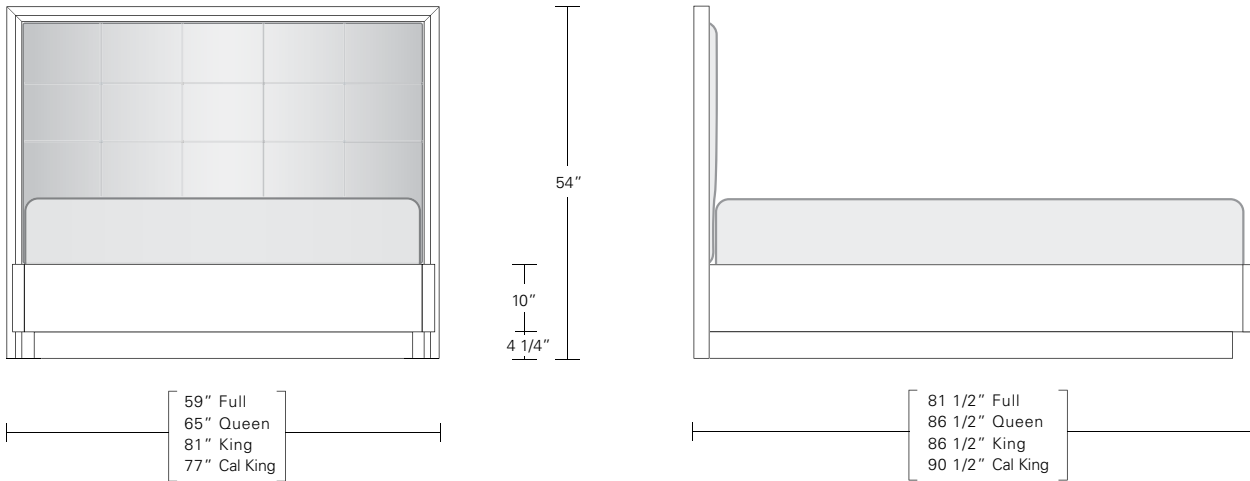

Arris Bed (box spring and mattress required)