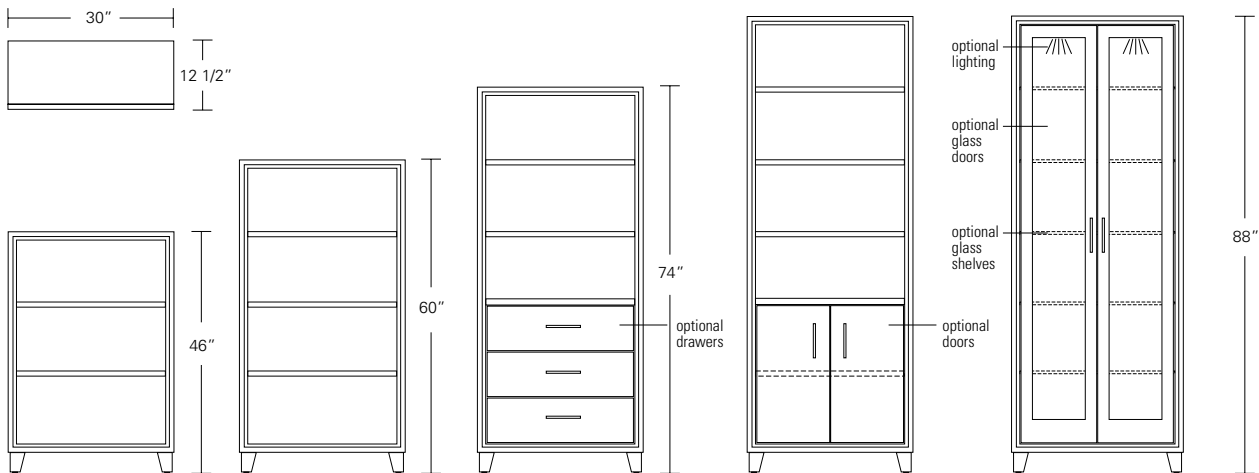

ARRIS BOOKCASE WITH DOORS AND DRAWERS

30W x 12.5D x 88H

Shown in Cersed Burnt Ash with Satin Stainless hardware.

Named after the edge resulting from the joinery of two planes, Arris Bookcases visually draw the eye into their fine craftsmanship. A variety of wood finishes and sizes offer a stylish yet functional range of open storage solutions or add doors or drawers to enhance functionality.