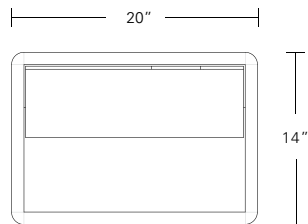

Napa Bed Night Cabinet 1 - Linear Tab Pull on top of drawer
* 25" table height can be adjusted to mattress height