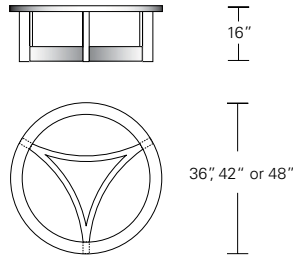

Round Inset Glass Top