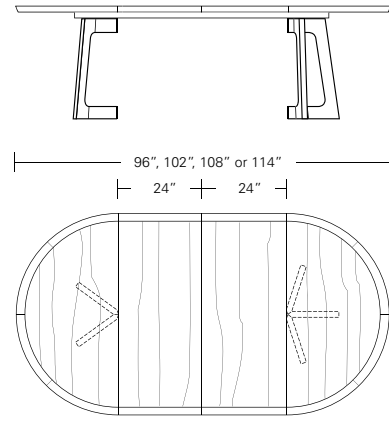

Verona Table

72"W x 38"D x 29"H
 84"W x 40"D x 29"H
 96"W x 42"D x 29"H
 108"W x 44"D x 29"H
 120"W x 48"D x 29"H

Verona Extension Table

72"W (104"w/two 16"leaves) x 38"D x 29"H
 84"W (120"w/two 18"leaves) x 40"D x 29"H
 96"W (132"w/two 18"leaves) x 42"D x 29"H
 108"W (144"w/two 18"leaves) x 44"D x 29"H
 120"W (156"w/two 18"leaves) x 48"D x 29"H

VERONA ROUND TABLE

60W x 60D x 29H

Shown in Grey Walnut with optional Medium Bronze Inlay.

The Verona Round Table features a tapered, 5 legged star base which intersects at the table's center point. The table top's beveled profile compliments the divergent angles of the table base. Verona tables are available in a variety of shapes and sizes, fixed or extension versions and in a wide selection of finishes.

Verona Round Table

42"W x 42"D x 29"H
 48"W x 48"D x 29"H
 54"W x 54"D x 29"H
 60"W x 60"D x 29"H
 66"W x 66"D x 29"H
 72"W x 72"D x 29"H

Round Extension Table (w/self-storing leaf)

48"W (68" w/one 20" leaf) x 48"D x 29"H
 54"W (74" w/one 20" leaf) x 54"D x 29"H
 60"W (84" w/one 24" leaf) x 60"D x 29"H
 66"W (90" w/one 24" leaf) x 66"D x 29"H
 72"W (96" w/one 24" leaf) x 72"D x 29"H

Split Base Round Extension Table

48"W (96" w/two 24" leaves) x 48"D x 29"H
 54"W (102" w/two 24" leaves) x 54"D x 29"H
 60"W (108" w/two 24" leaves) x 60"D x 29"H
 66"W (114" w/two 24" leaves) x 66"D x 29"H
 72"W (120" w/two 24" leaves) x 72"D x 29"H