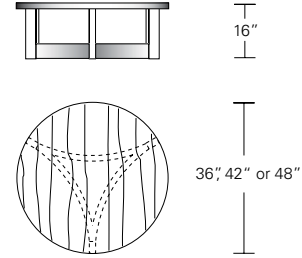

Round Wood Top