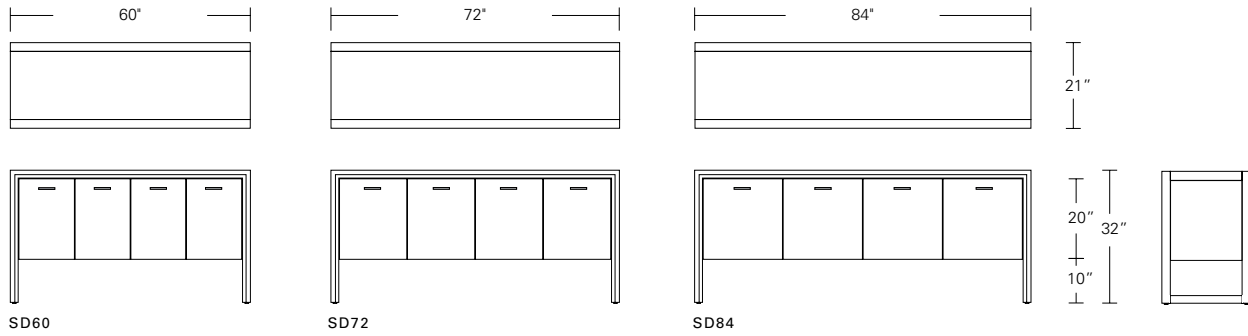

ARRIS SLED CASEGOODS

SD60
Arris Sled Buffet

SD72

SD84