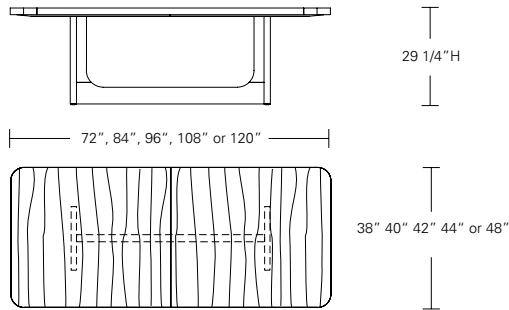

BRUNEAU TABLE

Bruneau Table

72"W x 38"D x 29"H 108"W x 44"D x 29"H
 84"W x 40"D x 29"H 120"W x 48"D x 29"H
 96"W x 42"D x 29"H

Bruneau Extension Table E (w/ end caps)

72"W (104"w/two 16"leaves) x 38"D x 29"H
 84"W (120"w/two 18"leaves) x 40"D x 29"H
 96"W (132"w/two 18"leaves) x 42"D x 29"H
 108"W (144"w/two 18"leaves) x 44"D x 29"H
 120"W (156"w/two 18"leaves) x 48"D x 29"H

Bruneau Extension Table E (with leaves on ends)

Bruneau Extension Table C (w/ leaves in center)

72"W (104"w/two 16"leaves) x 38"D x 29 1/4"H
 84"W (120"w/two 18"leaves) x 40"D x 29 1/4"H
 96"W (132"w/two 18"leaves) x 42"D x 29 1/4"H
 108"W (144"w/two 18"leaves) x 44"D x 29 1/4"H
 120"W (156"w/two 18"leaves) x 48"D x 29 1/4"H

48", 54", 60", 66" or 72"

Cameo Square Table

42"W x 42"D x 29"H
48"W x 48"D x 29"H
54"W x 54"D x 29"H
60"W x 60"D x 29"H
66"W x 66"D x 29"H
72"W x 72"D x 29"H

Square Extension Table (split base with one leaf)

Square Extension Table (split base with two leaves)

48"W (96" w/two 24" leaves) x 48"D x 29 1/4"H
54"W (102" w/two 24" leaves) x 54"D x 29 1/4"H
60"W (108" w/two 24" leaves) x 60"D x 29 1/4"H
66"W (114" w/two 24" leaves) x 66"D x 29 1/4"H
72"W (120" w/two 24" leaves) x 72"D x 29 1/4"H