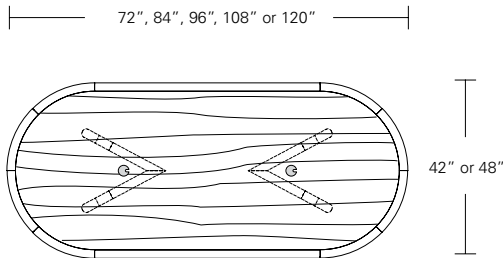

Racetrack Table