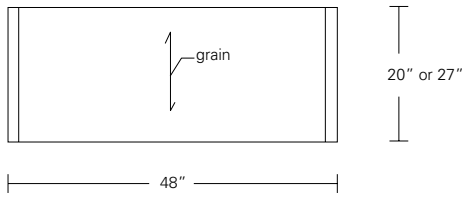

CONTOUR SIDE TABLE

24W x 24D x 24H

Shown in Oak

Modern planes and continuous form are the key elements of the Contour Collection. This table features an open, airy, contemporary design. Softly rounded corners smoothly connect the horizontal and angled elements. Contour Tables are available in a wide range of sizes and finishes.