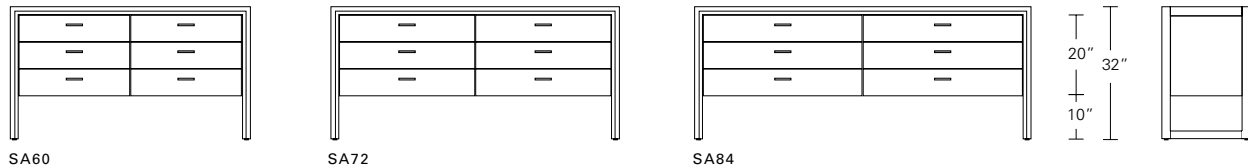

SA60
Arris Sled Dresser

SA72

SA84