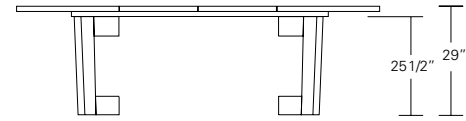

DUETTE ROUND & SQUARE TABLES

29"

48", 54", 60", 66" or 72"

48", 54", 60",
66" or 72"

Duette Round Table

48"W x 48"D x 29"H
54"W x 54"D x 29"H
60"W x 60"D x 29"H
66"W x 66"D x 29"H
72"W x 72"D x 29"H

25 1/2" 29"

68", 74", 84", 90" or 96"

48", 54", 60",
66" or 72"

Duette Round Extension Table (with one leaf)

48"W (68" w/one 20" leaf) x 48"D x 29"H
54"W (74" w/one 20" leaf) x 54"D x 29"H
60"W (84" w/one 24" leaf) x 60"D x 29"H
66"W (90" w/one 24" leaf) x 66"D x 29"H
72"W (96" w/one 24" leaf) x 72"D x 29"H

25 1/2" 29"

96", 102", 108", 114" or 120"

48", 54", 60",
66" or 72"

Duette Round Extension Table (split base with two leaves)

48"W (96" w/two 24" leaves) x 48"D x 29"H
54"W (102" w/two 24" leaves) x 54"D x 29"H
60"W (108" w/two 24" leaves) x 60"D x 29"H
66"W (114" w/two 24" leaves) x 66"D x 29"H
72"W (120" w/two 24" leaves) x 72"D x 29"H