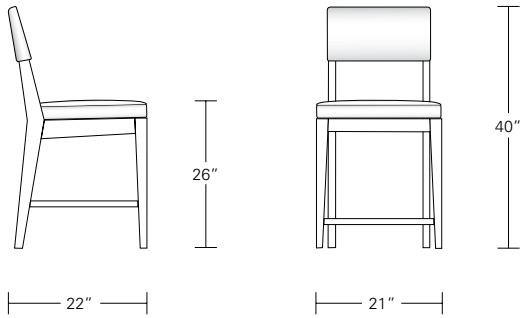

Chevron Counter Stool

21"W x 22"D x 40"H