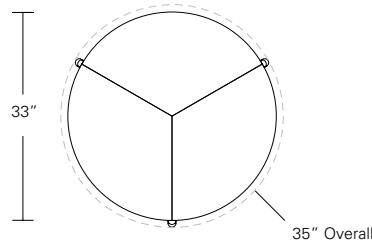

TRILLIUM COCKTAIL TABLE

DESCRIPTION	FINISH OPTIONS	
Trillium Table: Veneer top with thick veneer edging. Solid wood base with levelers. Inlay Options: Dark bronze, medium bronze, satin brass or satin aluminum. Custom Orders: Custom sizes, woods and finishes are available. Please request a price quotation.	Standard - Natural / Stained: Bronze Ash, Burnt Ash, Ebonized Ash, Grey Ash, Medium Mahogany, Oak, Bluff Oak, Grey Oak, Fumed Oak, Ebonized Oak, Walnut, Medium Walnut, Dark Walnut, Ebonized Walnut, Grey Walnut, Silver Walnut, Terra Walnut, Bronze Walnut, Claro Toned Walnut.	Premium - Cerused / Bleached: Bleached Ash, Cerused Grey Ash, Cerused Bronze Ash, Cerused Burnt Ash, Cerused Mahogany, Cerused Dark Mahogany, Bleached Walnut, Cerused Walnut, Cerused Grey Walnut, Cerused Silver Walnut, Cerused Bronze Walnut, Cerused Oak, Bleached Oak.