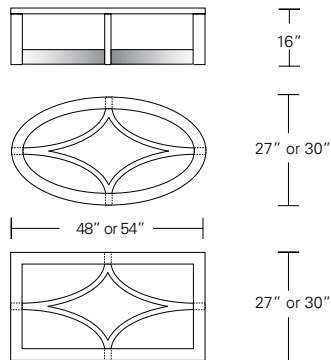

Oval or Rectangular Inset Glass Top