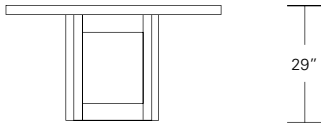

Nested position

Extended with one leaf

Extended with two leaves

NEXUS SQUARE EXTENSION TABLE - SPLIT BASE

**54W x 54D x 29H
(78W-1 LEAF, 102W-2 LEAVES)**

Shown in Dark Walnut.

This table's precise yet simple base form begins with curved wood stretchers that are masterfully bisected then joined to the table's legs. As leaves are added, the pedestal base divides on a diagonal axis. The flexibility of the design is a perfect match for a multiplicity of dining needs.