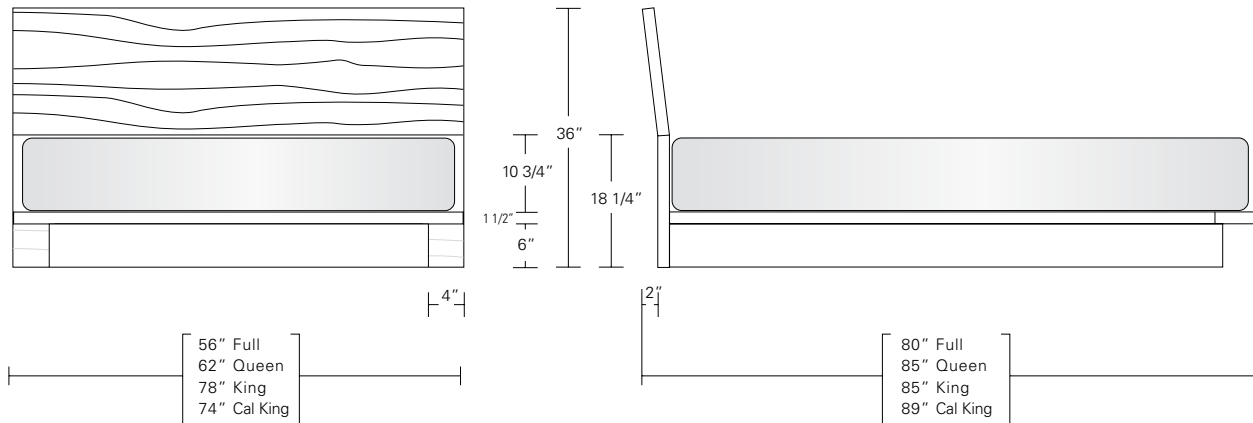

PLATEAU BED

Plateau Bed (with platform, mattress required)