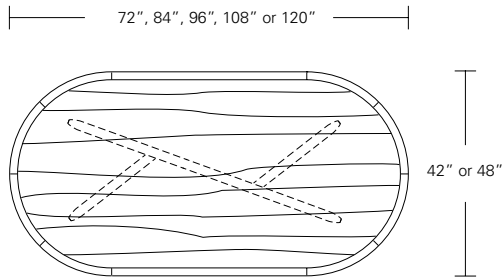

Kemizo Table

- 72" W x 42" D x 29" H
- 84" W x 42" D x 29" H
- 96" W x 42" D x 29" H
- 108" W x 42" D x 29" H
- 120" W x 48" D x 29" H

Kemizo Extension Table

- 72" W (104" w/two 16" leaves) x 42" D x 29 1/4" H
- 84" W (120" w/two 18" leaves) x 42" D x 29 1/4" H
- 96" W (132" w/two 18" leaves) x 42" D x 29 1/4" H
- 108" W (144" w/two 18" leaves) x 42" D x 29 1/4" H
- 120" W (156" w/two 18" leaves) x 48" D x 29 1/4" H

Edge Detail Options:

Veneer top with solid wood profiled edges on top and bottom.

Veneer top with solid wood profiled edge on top and optional metal inlay on bottom.

DESCRIPTION	FINISH OPTIONS	
Kemizo Table: Veneer top with solid wood edge. Solid wood base with levelers. Kemizo extension table with two standard leaves or two self-storing pivoting leaves. Inlay Options: Dark bronze, medium bronze, satin brass or satin aluminum. Custom Orders: Custom sizes, woods and finishes are available. Please request a price quotation.	Standard - Natural / Stained: Bronze Ash, Burnt Ash, Ebonized Ash, Grey Ash, Medium Mahogany, Oak, Bluff Oak, Grey Oak, Fumed Oak, Ebonized Oak, Walnut, Medium Walnut, Dark Walnut, Ebonized Walnut, Grey Walnut, Silver Walnut, Terra Walnut, Bronze Walnut, Claro Toned Walnut.	Premium - Cerused / Bleached: Bleached Ash, Cerused Grey Ash, Cerused Bronze Ash, Cerused Burnt Ash, Cerused Mahogany, Cerused Dark Mahogany, Bleached Walnut, Cerused Walnut, Cerused Grey Walnut, Cerused Silver Walnut, Cerused Bronze Walnut, Cerused Oak, Bleached Oak.