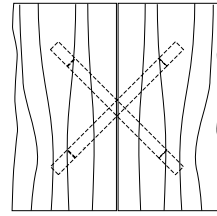

live edge option