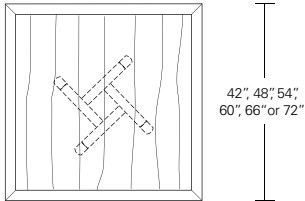

Roulette Square Table

42" W x 42" D x 29" H
48" W x 48" D x 29" H
54" W x 54" D x 29" H
60" W x 60" D x 29" H
66" W x 66" D x 29" H
72" W x 72" D x 29" H