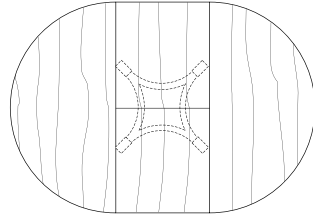

Nexus Round Table

48"W x 48"D x 29"H
54"W x 54"D x 29"H
60"W x 60"D x 29"H
66"W x 66"D x 29"H
72"W x 72"D x 29"H

Round Extension Table (with self storing leaf)

48"W (68" w/one 20"leaf) x 48"D x 29"H
54"W (74" w/one 20"leaf) x 54"D x 29"H
60"W (84" w/one 24"leaf) x 60"D x 29"H
66"W (90" w/one 24"leaf) x 66"D x 29"H
72"W (96" w/one 24"leaf) x 72"D x 29"H

Round Split Base Extension Table

48"W (96" w/two 24"leaves) x 48"D x 29"H
54"W (102" w/two 24"leaves) x 54"D x 29"H
60"W (108" w/two 24"leaves) x 60"D x 29"H
66"W (114" w/two 24"leaves) x 66"D x 29"H
72"W (120" w/two 24"leaves) x 72"D x 29"H