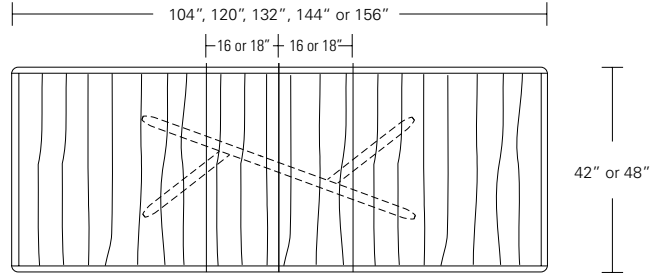

BRUNEAU TABLE

Bruneau Table

72"W x 38"D x 29"H 108"W x 44"D x 29"H
 84"W x 40"D x 29"H 120"W x 48"D x 29"H
 96"W x 42"D x 29"H

Bruneau Extension Table E (w/ end caps)

72"W (104"w/two 16"leaves) x 38"D x 29"H
 84"W (120"w/two 18"leaves) x 40"D x 29"H
 96"W (132"w/two 18"leaves) x 42"D x 29"H
 108"W (144"w/two 18"leaves) x 44"D x 29"H
 120"W (156"w/two 18"leaves) x 48"D x 29"H

Bruneau Extension Table E (with leaves on ends)

Bruneau Extension Table C (w/ leaves in center)

72"W (104"w/two 16"leaves) x 38"D x 29 1/4"H
 84"W (120"w/two 18"leaves) x 40"D x 29 1/4"H
 96"W (132"w/two 18"leaves) x 42"D x 29 1/4"H
 108"W (144"w/two 18"leaves) x 44"D x 29 1/4"H
 120"W (156"w/two 18"leaves) x 48"D x 29 1/4"H

Kemizo Table

- 72" W x 42" D x 29" H
- 84" W x 42" D x 29" H
- 96" W x 42" D x 29" H
- 108" W x 42" D x 29" H
- 120" W x 48" D x 29" H

Kemizo Extension Table

- 72" W (104" w/two 16" leaves) x 42" D x 29 1/4" H
- 84" W (120" w/two 18" leaves) x 42" D x 29 1/4" H
- 96" W (132" w/two 18" leaves) x 42" D x 29 1/4" H
- 108" W (144" w/two 18" leaves) x 42" D x 29 1/4" H
- 120" W (156" w/two 18" leaves) x 48" D x 29 1/4" H