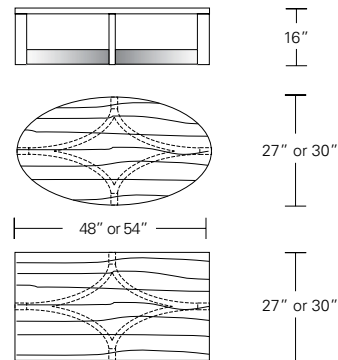

Oval or Rectangular Wood Top

DESCRIPTION	FINISH OPTIONS	
Nexus Cocktail Table: Inset glass top or veneer top with solid wood or thick veneer edging. Curved base with solid wood vertical frame members and levelers. Standard Options: Sunburst veneer pattern. Premium glass. Custom Orders: Custom sizes, woods and finishes are available. Please request a price quotation.	Standard - Natural / Stained: Bronze Ash, Burnt Ash, Ebonized Ash, Grey Ash, Medium Mahogany, Oak, Bluff Oak, Grey Oak, Fumed Oak, Ebonized Oak, Walnut, Medium Walnut, Dark Walnut, Ebonized Walnut, Grey Walnut, Silver Walnut, Terra Walnut, Bronze Walnut, Claro Toned Walnut.	Premium - Cerused / Bleached: Bleached Ash, Cerused Grey Ash, Cerused Bronze Ash, Cerused Burnt Ash, Cerused Mahogany, Cerused Dark Mahogany, Bleached Walnut, Cerused Walnut, Cerused Grey Walnut, Cerused Silver Walnut, Cerused Bronze Walnut, Cerused Oak, Bleached Oak.