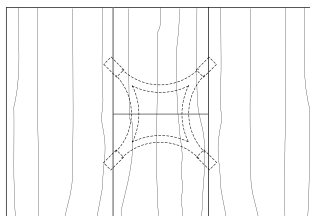

Nexus Square Table

48"W x 48"D x 29"H
54"W x 54"D x 29"H
60"W x 60"D x 29"H
66"W x 66"D x 29"H
72"W x 72"D x 29"H

Square Extension Table (with self storing leaf)

48"W (68" w/one 20"leaf) x 48"D x 29"H
54"W (74" w/one 20"leaf) x 54"D x 29"H
60"W (84" w/one 24"leaf) x 60"D x 29"H
66"W (90" w/one 24"leaf) x 66"D x 29"H
72"W (96" w/one 24"leaf) x 72"D x 29"H

Square Split Base Extension Table

48"W (96" w/two 24"leaves) x 48"D x 29"H
54"W (102" w/two 24"leaves) x 54"D x 29"H
60"W (108" w/two 24"leaves) x 60"D x 29"H
66"W (114" w/two 24"leaves) x 66"D x 29"H
72"W (120" w/two 24"leaves) x 72"D x 29"H