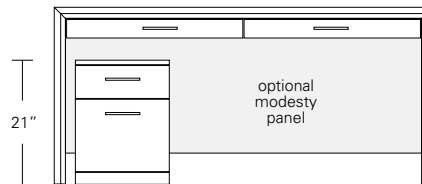

**Optional Pedestal
Optional Modesty Panel**