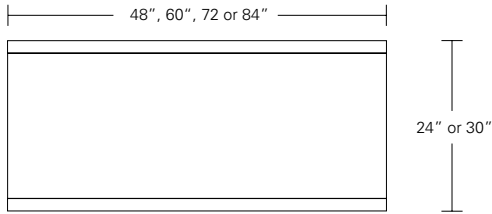

Desk

DESCRIPTION	FINISH OPTIONS	
Arris Desk & Console: Profiled and mitered solid wood frame with veneer top. Levelers. Standard Options: Drawers, drawer dividers, shelves, Leather top, modesty panel, leg wire-chase, wood or metal grommets to match hardware. Satin brass, medium bronze, dark bronze, and satin or polished stainless steel pulls. Custom Orders: Custom sizes, woods and finishes are available. Please request a price quotation.	Standard - Natural / Stained: Bronze Ash, Burnt Ash, Ebonized Ash, Grey Ash, Medium Mahogany, Oak, Bluff Oak, Grey Oak, Fumed Oak, Ebonized Oak, Walnut, Medium Walnut, Dark Walnut, Ebonized Walnut, Grey Walnut, Silver Walnut, Terra Walnut, Bronze Walnut, Claro Toned Walnut.	Premium - Cerused / Bleached: Bleached Ash, Cerused Grey Ash, Cerused Bronze Ash, Cerused Burnt Ash, Cerused Mahogany, Cerused Dark Mahogany, Bleached Walnut, Cerused Walnut, Cerused Grey Walnut, Cerused Silver Walnut, Cerused Bronze Walnut, Cerused Oak, Bleached Oak.