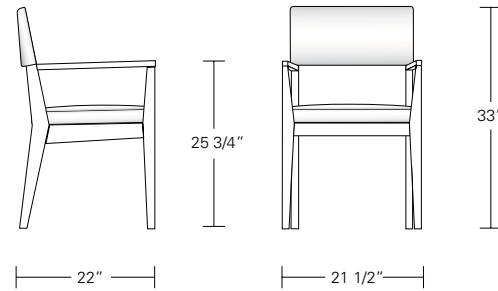

Cadet Arm Chair

21 1/2"W x 22"D x 33"H