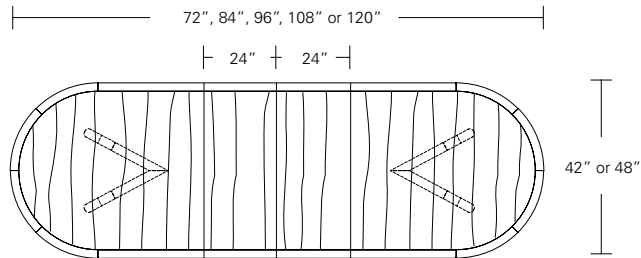

BRUNEAU TABLE

Bruneau Table

72"W x 38"D x 29"H 108"W x 44"D x 29"H
 84"W x 40"D x 29"H 120"W x 48"D x 29"H
 96"W x 42"D x 29"H

Bruneau Extension Table E (w/ end caps)

72"W (104"w/two 16"leaves) x 38"D x 29"H
 84"W (120"w/two 18"leaves) x 40"D x 29"H
 96"W (132"w/two 18"leaves) x 42"D x 29"H
 108"W (144"w/two 18"leaves) x 44"D x 29"H
 120"W (156"w/two 18"leaves) x 48"D x 29"H

CAMEO RACETRACK TABLE

96W x 42D x 29H

Shown in Walnut with
Dark Bronze inlay.

The Cameo Table features sweeping circular cut-outs in its solid wood table base. The negative space created forms a compelling visual design matrix. The Cameo is available in several sizes, shapes and in fixed or extension versions. An optional metal inlay outlines the table top and the edges of the table base.

Rectangular Table

Extension Table

Racetrack Table

Racetrack Extension Table

72"W x 42"D x 29"H
 84"W x 42"D x 29"H
 96"W x 42"D x 29"H
 108"W x 42"D x 29"H
 120"W x 48"D x 29"H

72"W (96" w/one leaf, 120" w/two 24"leaves) x 42"D x 29 1/4"H
 84"W (108" w/one leaf, 132" w/two 24"leaves) x 42"D x 29 1/4"H
 96"W (120" w/one leaf, 144" w/two 24"leaves) x 42"D x 29 1/4"H
 108"W (132" w/one leaf, 156" w/two 24"leaves) x 42"D x 29 1/4"H
 120"W (144" w/one leaf, 168" w/two 24"leaves) x 48"D x 29 1/4"H