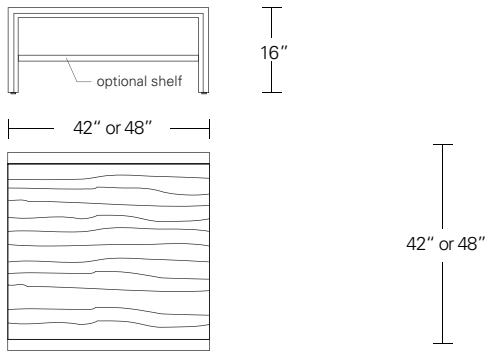

Square Cocktail Table – Wood top

42"W x 42"D x 16"H
48"W x 48"D x 16"H