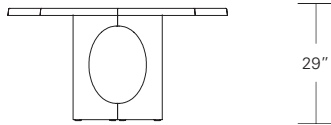

BRUNEAU TABLE

Bruneau Table

72"W x 38"D x 29"H 108"W x 44"D x 29"H
 84"W x 40"D x 29"H 120"W x 48"D x 29"H
 96"W x 42"D x 29"H

Bruneau Extension Table E (w/ end caps)

72"W (104"w/two 16"leaves) x 38"D x 29"H
 84"W (120"w/two 18"leaves) x 40"D x 29"H
 96"W (132"w/two 18"leaves) x 42"D x 29"H
 108"W (144"w/two 18"leaves) x 44"D x 29"H
 120"W (156"w/two 18"leaves) x 48"D x 29"H

Bruneau Extension Table E (with leaves on ends)

Bruneau Extension Table C (w/ leaves in center)

72"W (104"w/two 16"leaves) x 38"D x 29 1/4"H
 84"W (120"w/two 18"leaves) x 40"D x 29 1/4"H
 96"W (132"w/two 18"leaves) x 42"D x 29 1/4"H
 108"W (144"w/two 18"leaves) x 44"D x 29 1/4"H
 120"W (156"w/two 18"leaves) x 48"D x 29 1/4"H

CAMEO ROUND EXTENSION TABLE

**60W x 60D x 29H
(84" w/1 LEAF, 108" w/2 LEAVES)**

Shown in Fumed Oak with Dark Bronze metal inlay.

The Cameo Round Extension Table features a graphic geometric base design that forms two intersecting circles. The base splits to accommodate one or two 24" leaves. Cameos are available in several shapes, sizes, and in fixed or extension versions. A wide range of wood finishes and metal inlay options offer endless variations.

CAMEO ROUND & SQUARE TABLE

29"

25 1/2" 29 1/4"

72", 78", 84", 90" or 96"

96", 102", 108", 114" or 120"

42", 48", 54",
60", 66" or 72"

Cameo Round Table

42"W x 42"D x 29"H
48"W x 48"D x 29"H
54"W x 54"D x 29"H
60"W x 60"D x 29"H
66"W x 66"D x 29"H
72"W x 72"D x 29"H