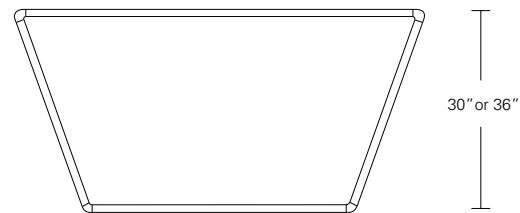

CONTOUR BUFFET, SIDEBOARD, CONSOLE

Contour Console 48"W x 16"D x 30"H
60"W x 18"D x 30"H
72"W x 18"D x 30"H
84"W x 20"D x 36"H
96"W x 20"D x 36"H