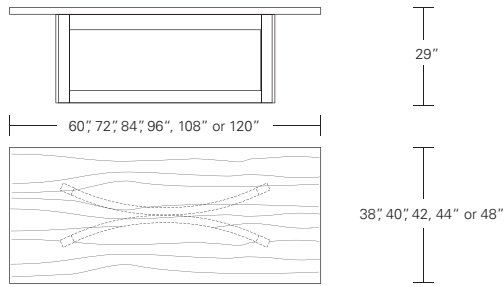

NEXUS EXTENSION TABLE

**84W x 40D x 29H
(120W-2 LEAVES)**

Shown in Burnt Ash.

This refined table is supported by an unusually graceful base design created by the nexus of two curves. The extension version features pull-out end caps that support one additional leaf at each end.