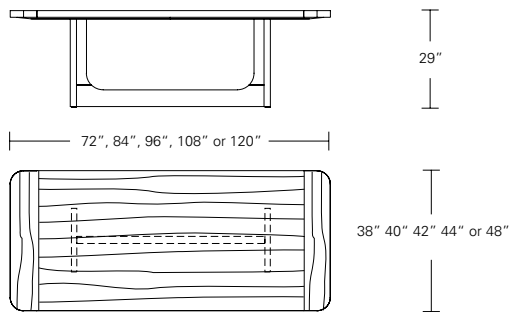

Bruneau Extension Table E (with leaves on ends)

Bruneau Extension Table C (w/ leaves in center)

72"W (104"w/two 16"leaves) x 38"D x 29 1/4"H
 84"W (120"w/two 18"leaves) x 40"D x 29 1/4"H
 96"W (132"w/two 18"leaves) x 42"D x 29 1/4"H
 108"W (144"w/two 18"leaves) x 44"D x 29 1/4"H
 120"W (156"w/two 18"leaves) x 48"D x 29 1/4"H

BRUNEAU EXTENSION TABLE

**96W x 42D x 29.25H
(132" w/2 18" LEAVES)**

Shown in Walnut with Medium Bronze metal.

The Bruneau Extension "E" features pull-out end caps with radiused corners to add the table leaves. The metal end caps create a linear closure to the open ends of the modern trestle base. Available in extension or in fixed versions in a wide range of sizes and finishes.

BRUNEAU TABLE

Bruneau Table

72"W x 38"D x 29"H 108"W x 44"D x 29"H
 84"W x 40"D x 29"H 120"W x 48"D x 29"H
 96"W x 42"D x 29"H

Bruneau Extension Table E (w/ end caps)

72"W (104"w/two 16"leaves) x 38"D x 29"H
 84"W (120"w/two 18"leaves) x 40"D x 29"H
 96"W (132"w/two 18"leaves) x 42"D x 29"H
 108"W (144"w/two 18"leaves) x 44"D x 29"H
 120"W (156"w/two 18"leaves) x 48"D x 29"H