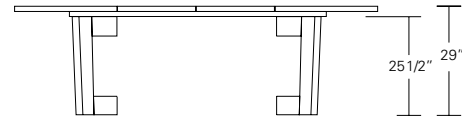

DUETTE ROUND & SQUARE TABLES

48", 54", 60", 66" or 72"

48", 54", 60",
66" or 72"

Duette Round Table

48"W x 48"D x 29"H
54"W x 54"D x 29"H
60"W x 60"D x 29"H
66"W x 66"D x 29"H
72"W x 72"D x 29"H

68", 74", 84", 90" or 96"

25 1/2" 29"

48", 54", 60",
66" or 72"

Duette Round Extension Table (with one leaf)

48"W (68" w/one 20" leaf) x 48"D x 29"H
54"W (74" w/one 20" leaf) x 54"D x 29"H
60"W (84" w/one 24" leaf) x 60"D x 29"H
66"W (90" w/one 24" leaf) x 66"D x 29"H
72"W (96" w/one 24" leaf) x 72"D x 29"H