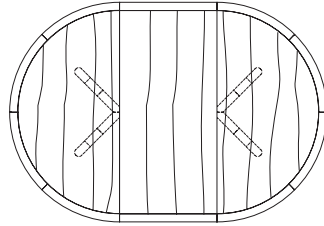

CAMEO ROUND EXTENSION TABLE

**60W x 60D x 29H
(84" w/1 LEAF, 108" w/2 LEAVES)**

Shown in Fumed Oak with Dark Bronze metal inlay.

The Cameo Round Extension Table features a graphic geometric base design that forms two intersecting circles. The base splits to accommodate one or two 24" leaves. Cameos are available in several shapes, sizes, and in fixed or extension versions. A wide range of wood finishes and metal inlay options offer endless variations.

CAMEO ROUND & SQUARE TABLE

29"

25 1/2" 29 1/4"

72", 78", 84", 90" or 96"

96", 102", 108", 114" or 120"

42", 48", 54",
60", 66" or 72"

Cameo Round Table

42"W x 42"D x 29"H
48"W x 48"D x 29"H
54"W x 54"D x 29"H
60"W x 60"D x 29"H
66"W x 66"D x 29"H
72"W x 72"D x 29"H

Round Extension Table (split base with one leaf)

48"W (72" w/one 24" leaf) x 48"D x 29 1/4"H
54"W (78" w/one 24" leaf) x 54"D x 29 1/4"H
60"W (84" w/one 24" leaf) x 60"D x 29 1/4"H
66"W (90" w/one 24" leaf) x 66"D x 29 1/4"H
72"W (96" w/one 24" leaf) x 72"D x 29 1/4"H

Round Extension Table (split base with two leaves)

48"W (96" w/two 24" leaves) x 48"D x 29 1/4"H
54"W (102" w/two 24" leaves) x 54"D x 29 1/4"H
60"W (108" w/two 24" leaves) x 60"D x 29 1/4"H
66"W (114" w/two 24" leaves) x 66"D x 29 1/4"H
72"W (120" w/two 24" leaves) x 72"D x 29 1/4"H