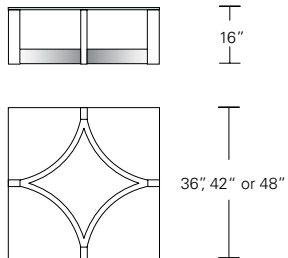

Base Only for Square Top

36"W x 36"D x 16"H
42"W x 42"D x 16"H
48"W x 48"D x 16"H