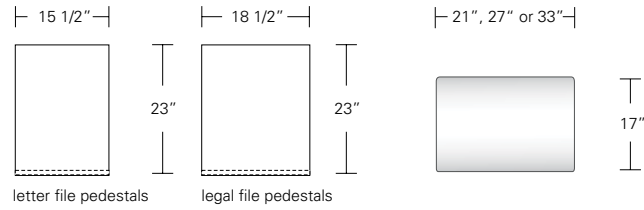

**Optional Pedestal
Optional Modesty Panel**