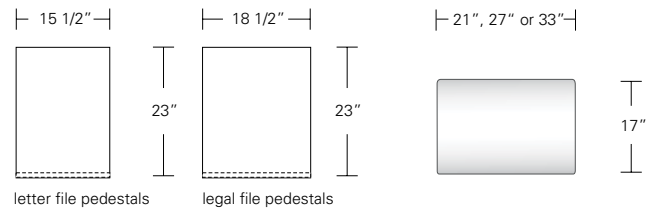

**Optional Pedestal
Optional Modesty Panel**