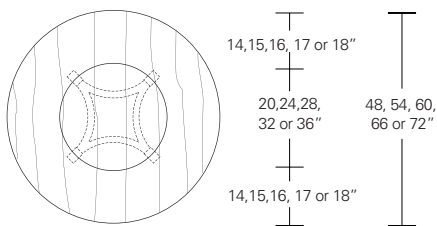

Lazy Susan Option

Metal Inlay Option:

DESCRIPTION	FINISH OPTIONS	
Pointe Table: Veneer top with solid wood or thick veneer edging. Base with solid wood frame members and levelers. Standard Options: Lazy susan or inset lazy susan. Sunburst veneer pattern. Metal inlay edge detail. Metal Inlay Options: Dark bronze, medium bronze, satin brass or satin aluminum Custom Orders: Custom sizes, woods and finishes are available. Please request a price quotation.	Standard - Natural / Stained: Bronze Ash, Burnt Ash, Ebonized Ash, Grey Ash, Medium Mahogany, Oak, Bluff Oak, Grey Oak, Fumed Oak, Ebonized Oak, Walnut, Medium Walnut, Dark Walnut, Ebonized Walnut, Grey Walnut, Silver Walnut, Terra Walnut, Bronze Walnut, Claro Toned Walnut.	Premium - Cerused / Bleached: Bleached Ash, Cerused Grey Ash, Cerused Bronze Ash, Cerused Burnt Ash, Cerused Mahogany, Cerused Dark Mahogany, Bleached Walnut, Cerused Walnut, Cerused Grey Walnut, Cerused Silver Walnut, Cerused Bronze Walnut, Cerused Oak, Bleached Oak.