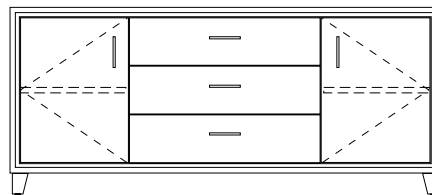

Arris Media Console