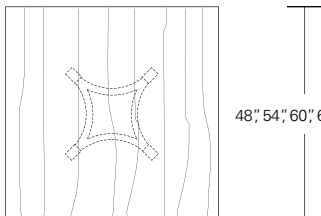

48", 54", 60", 66" or 72"