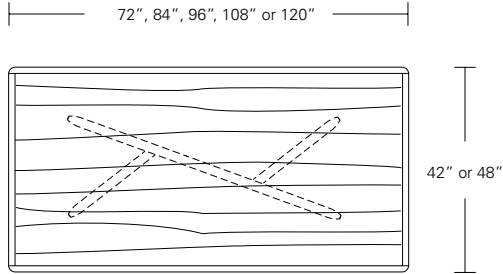

Kemizo Table

- 72" W x 42" D x 29" H
- 84" W x 42" D x 29" H
- 96" W x 42" D x 29" H
- 108" W x 42" D x 29" H
- 120" W x 48" D x 29" H

Kemizo Extension Table

- 72" W (104" w/two 16" leaves) x 42" D x 29 1/4" H
- 84" W (120" w/two 18" leaves) x 42" D x 29 1/4" H
- 96" W (132" w/two 18" leaves) x 42" D x 29 1/4" H
- 108" W (144" w/two 18" leaves) x 42" D x 29 1/4" H
- 120" W (156" w/two 18" leaves) x 48" D x 29 1/4" H

Edge Detail Options:

Veneer top with solid wood profiled edges on top and bottom.

Veneer top with solid wood profiled edge on top and optional metal inlay on bottom.

DESCRIPTION	FINISH OPTIONS	
Kemizo Table: Veneer top with solid wood edge. Solid wood base with levelers. Kemizo extension table with two standard leaves or two self-storing pivoting leaves. Inlay Options: Dark bronze, medium bronze, satin brass or satin aluminum. Custom Orders: Custom sizes, woods and finishes are available. Please request a price quotation.	Standard - Natural / Stained: Bronze Ash, Burnt Ash, Ebonized Ash, Grey Ash, Medium Mahogany, Oak, Bluff Oak, Grey Oak, Fumed Oak, Ebonized Oak, Walnut, Medium Walnut, Dark Walnut, Ebonized Walnut, Grey Walnut, Silver Walnut, Terra Walnut, Bronze Walnut, Claro Toned Walnut.	Premium - Cerused / Bleached: Bleached Ash, Cerused Grey Ash, Cerused Bronze Ash, Cerused Burnt Ash, Cerused Mahogany, Cerused Dark Mahogany, Bleached Walnut, Cerused Walnut, Cerused Grey Walnut, Cerused Silver Walnut, Cerused Bronze Walnut, Cerused Oak, Bleached Oak.