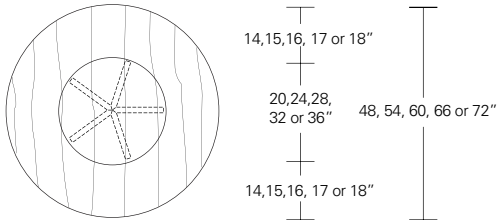

Verona Round Table

42"W x 42"D x 29"H
 48"W x 48"D x 29"H
 54"W x 54"D x 29"H
 60"W x 60"D x 29"H
 66"W x 66"D x 29"H
 72"W x 72"D x 29"H

Round Extension Table (w/self-storing leaf)

48"W (68" w/one 20" leaf) x 48"D x 29"H
 54"W (74" w/one 20" leaf) x 54"D x 29"H
 60"W (84" w/one 24" leaf) x 60"D x 29"H
 66"W (90" w/one 24" leaf) x 66"D x 29"H
 72"W (96" w/one 24" leaf) x 72"D x 29"H

Split Base Round Extension Table

48"W (96" w/two 24" leaves) x 48"D x 29"H
 54"W (102" w/two 24" leaves) x 54"D x 29"H
 60"W (108" w/two 24" leaves) x 60"D x 29"H
 66"W (114" w/two 24" leaves) x 66"D x 29"H
 72"W (120" w/two 24" leaves) x 72"D x 29"H

Verona Square Table

42"W x 42"D x 29"H
 48"W x 48"D x 29"H
 54"W x 54"D x 29"H
 60"W x 60"D x 29"H
 66"W x 66"D x 29"H
 72"W x 72"D x 29"H

Square Extension Table (w/self-storing leaf)

48"W (68" w/one 20" leaf) x 48"D x 29"H
 54"W (74" w/one 20" leaf) x 54"D x 29"H
 60"W (84" w/one 24" leaf) x 60"D x 29"H
 66"W (90" w/one 24" leaf) x 66"D x 29"H
 72"W (96" w/one 24" leaf) x 72"D x 29"H