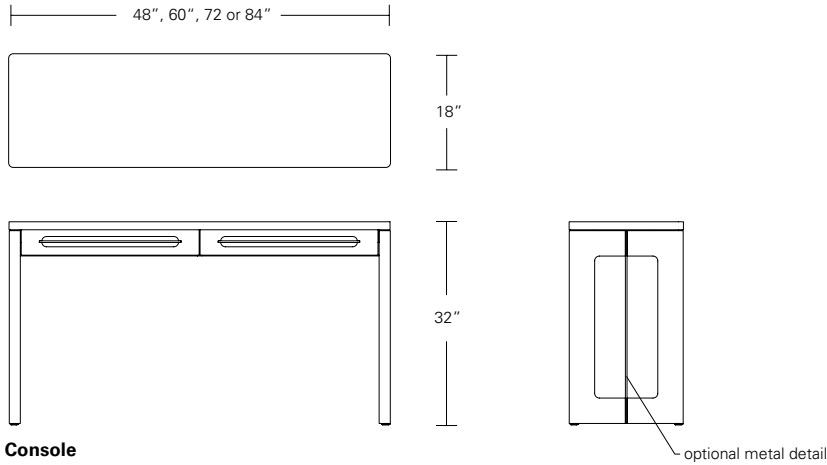

BRUNEAU CONSOLE & DESK

Console