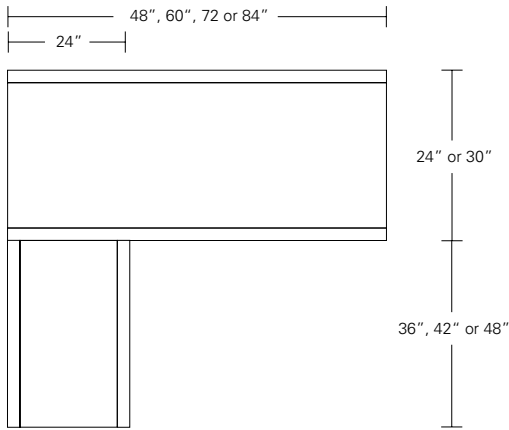

Return

DESCRIPTION	FINISH OPTIONS	
Arris Desk & Console: Profiled and mitered solid wood frame with veneer top. Levelers. Standard Options: Drawers, drawer dividers, shelves, Leather top, modesty panel, leg wire-chase, wood or metal grommets to match hardware. Satin brass, medium bronze, dark bronze, and satin or polished stainless steel pulls. Custom Orders: Custom sizes, woods and finishes are available. Please request a price quotation.	Standard - Natural / Stained: Bronze Ash, Burnt Ash, Ebonized Ash, Grey Ash, Medium Mahogany, Oak, Bluff Oak, Grey Oak, Fumed Oak, Ebonized Oak, Walnut, Medium Walnut, Dark Walnut, Ebonized Walnut, Grey Walnut, Silver Walnut, Terra Walnut, Bronze Walnut, Claro Toned Walnut.	Premium - Cerused / Bleached: Bleached Ash, Cerused Grey Ash, Cerused Bronze Ash, Cerused Burnt Ash, Cerused Mahogany, Cerused Dark Mahogany, Bleached Walnut, Cerused Walnut, Cerused Grey Walnut, Cerused Silver Walnut, Cerused Bronze Walnut, Cerused Oak, Bleached Oak.