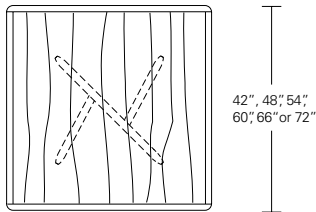

Bruneau Extension Table E (with leaves on ends)

Bruneau Extension Table C (w/ leaves in center)

72"W (104"w/two 16"leaves) x 38"D x 29 1/4"H
 84"W (120"w/two 18"leaves) x 40"D x 29 1/4"H
 96"W (132"w/two 18"leaves) x 42"D x 29 1/4"H
 108"W (144"w/two 18"leaves) x 44"D x 29 1/4"H
 120"W (156"w/two 18"leaves) x 48"D x 29 1/4"H

Kemizo Round Table

42"W x 42"D x 29"H
 48"W x 48"D x 29"H
 54"W x 54"D x 29"H
 60"W x 60"D x 29"H
 66"W x 66"D x 29"H
 72"W x 72"D x 29"H

Round Extension Table (w/self-storing leaf)

48"W (68"w/one 20"leaf) x 48"D x 29"H
 54"W (74"w/one 20"leaf) x 54"D x 29"H
 60"W (84"w/one 24"leaf) x 60"D x 29"H
 66"W (90"w/one 24"leaf) x 66"D x 29"H
 72"W (96"w/one 24"leaf) x 72"D x 29"H

Split Base Round Extension Table

48"W (96"w/two 24"leaves) x 48"D x 29"H
 54"W (102"w/two 24"leaves) x 54"D x 29"H
 60"W (108"w/two 24"leaves) x 60"D x 29"H
 66"W (114"w/two 24"leaves) x 66"D x 29"H
 72"W (120"w/two 24"leaves) x 72"D x 29"H

Kemizo Square Table

42"W x 42"D x 29"H
 48"W x 48"D x 29"H
 54"W x 54"D x 29"H
 60"W x 60"D x 29"H
 66"W x 66"D x 29"H
 72"W x 72"D x 29"H

Square Extension Table (w/self-storing leaf)

48"W (68"w/one 20"leaf) x 48"D x 29"H
 54"W (74"w/one 20"leaf) x 54"D x 29"H
 60"W (84"w/one 24"leaf) x 60"D x 29"H
 66"W (90"w/one 24"leaf) x 66"D x 29"H
 72"W (96"w/one 24"leaf) x 72"D x 29"H