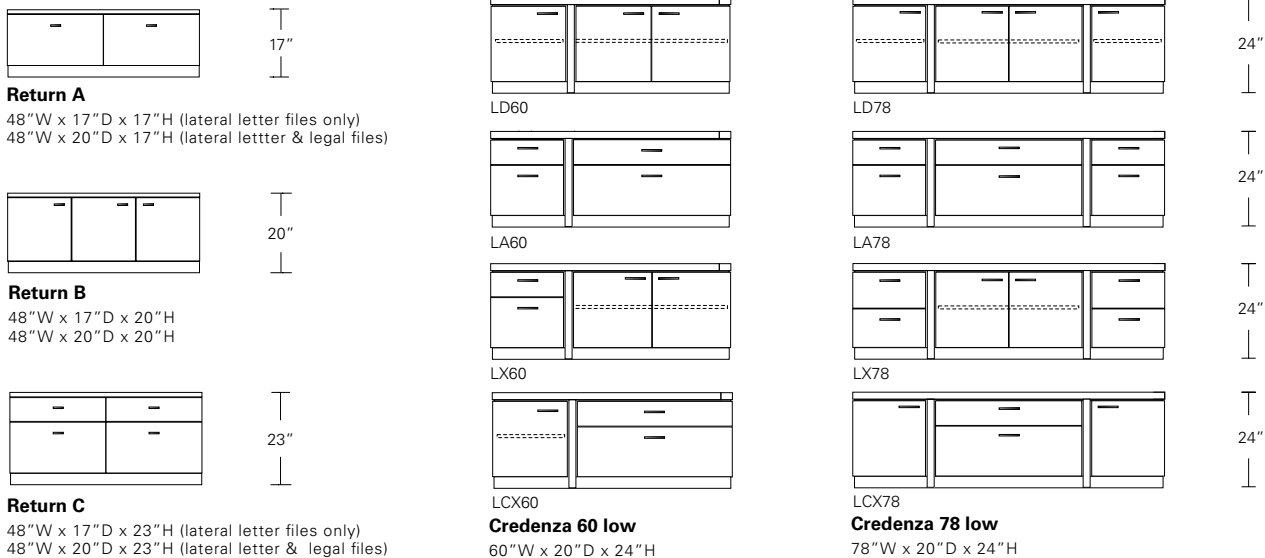

DESCRIPTION	FINISH OPTIONS	
Offset Desk: Veneer top with solid wood frame. Solid wood base with levelers. Standard Options: Bar pulls in satin brass, medium bronze, dark bronze, and satin or polished stainless steel. Wood or metal grommet same finish as hardware and modesty panel. Custom Orders: Custom sizes, woods and finishes are available. Please request a price quotation.	Standard - Natural / Stained: Bronze Ash, Burnt Ash, Ebonized Ash, Grey Ash, Medium Mahogany, Oak, Bluff Oak, Grey Oak, Fumed Oak, Ebonized Oak, Walnut, Medium Walnut, Dark Walnut, Ebonized Walnut, Grey Walnut, Silver Walnut, Terra Walnut, Bronze Walnut, Claro Toned Walnut.	
	Premium - Cerused / Bleached: Bleached Ash, Cerused Grey Ash, Cerused Bronze Ash, Cerused Burnt Ash, Cerused Mahogany, Cerused Dark Mahogany, Bleached Walnut, Cerused Walnut, Cerused Grey Walnut, Cerused Silver Walnut, Cerused Bronze Walnut, Cerused Oak, Bleached Oak.