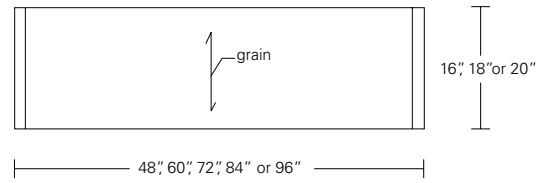

CONTOUR BUFFET, SIDEBOARD, CONSOLE

Contour Buffet 60"W x 21"D x 32"H
72"W x 21"D x 32"H
84"W x 21"D x 32"H

Contour Console 48"W x 16"D x 30"H
60"W x 18"D x 30"H
72"W x 18"D x 30"H
84"W x 20"D x 36"H
96"W x 20"D x 36"H