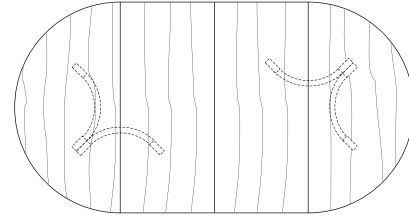

Nexus Round Table

48"W x 48"D x 29"H
54"W x 54"D x 29"H
60"W x 60"D x 29"H
66"W x 66"D x 29"H
72"W x 72"D x 29"H

Round Extension Table (with self storing leaf)

48"W (68" w/one 20"leaf) x 48"D x 29"H
54"W (74" w/one 20"leaf) x 54"D x 29"H
60"W (84" w/one 24"leaf) x 60"D x 29"H
66"W (90" w/one 24"leaf) x 66"D x 29"H
72"W (96" w/one 24"leaf) x 72"D x 29"H

Round Split Base Extension Table

48"W (96" w/two 24"leaves) x 48"D x 29"H
54"W (102" w/two 24"leaves) x 54"D x 29"H
60"W (108" w/two 24"leaves) x 60"D x 29"H
66"W (114" w/two 24"leaves) x 66"D x 29"H
72"W (120" w/two 24"leaves) x 72"D x 29"H