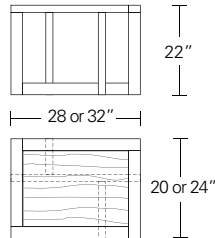

Side Table with wood top
28"W x 20"D x 22"H
32"W x 24"D x 22"H

DESCRIPTION	FINISH OPTIONS	
Offset Cocktail & Side Table: Inset glass top or veneer top with solid wood frame. Base with solid wood frame members. Standard Options: Premium Optiwhite, Bronze or Grey Glass. Custom Orders: Custom sizes, woods and finishes are available. Please request a price quotation.	Standard - Natural / Stained: Bronze Ash, Burnt Ash, Ebonized Ash, Grey Ash, Medium Mahogany, Oak, Bluff Oak, Grey Oak, Fumed Oak, Ebonized Oak, Walnut, Medium Walnut, Dark Walnut, Ebonized Walnut, Grey Walnut, Silver Walnut, Terra Walnut, Bronze Walnut, Claro Toned Walnut.	Premium - Cerused / Bleached: Bleached Ash, Cerused Grey Ash, Cerused Bronze Ash, Cerused Burnt Ash, Cerused Mahogany, Cerused Dark Mahogany, Bleached Walnut, Cerused Walnut, Cerused Grey Walnut, Cerused Silver Walnut, Cerused Bronze Walnut, Cerused Oak, Bleached Oak.