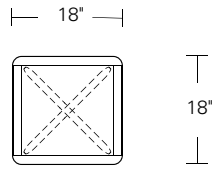

Square
18"W x 18"D x 22"H