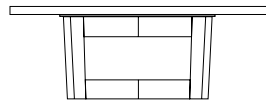

42", 48", 54" or 60"

42", 48", 54" or 60"

live edge option

16"

single slab option (no center reveal)

Duette Square Cocktail Table

42" W x 42" D x 16" H
48" W x 48" D x 16" H
54" W x 54" D x 16" H
60" W x 60" D x 16" H

Duette Round Cocktail Table

42" W x 42" D x 16" H
48" W x 48" D x 16" H
54" W x 54" D x 16" H
60" W x 60" D x 16" H

48", 54" or 60"

28", 32" or 36"

live edge option

28", 32" or 36"

48", 54" or 60"

16"

Duette Rectangular Cocktail Table X-Base

48" W x 28" D x 16" H
54" W x 32" D x 16" H
60" W x 36" D x 16" H

Duette Rectangular Cocktail Table

48" W x 28" D x 16" H
54" W x 32" D x 16" H
60" W x 36" D x 16" H

DESCRIPTION	FINISH OPTIONS	
Duette Table: Solid wood table top. Solid wood base with levelers. Custom Orders: Custom sizes, woods and finishes are available. Please request a price quotation.	Standard - Natural / Stained: Bronze Ash, Burnt Ash, Ebonized Ash, Grey Ash, Medium Mahogany, Oak, Bluff Oak, Grey Oak, Fumed Oak, Ebonized Oak, Walnut, Medium Walnut, Dark Walnut, Ebonized Walnut, Grey Walnut, Silver Walnut, Terra Walnut, Bronze Walnut, Claro Toned Walnut.	Premium - Cerused / Bleached: Bleached Ash, Cerused Grey Ash, Cerused Bronze Ash, Cerused Burnt Ash, Cerused Mahogany, Cerused Dark Mahogany, Bleached Walnut, Cerused Walnut, Cerused Grey Walnut, Cerused Silver Walnut, Cerused Bronze Walnut, Cerused Oak, Bleached Oak.