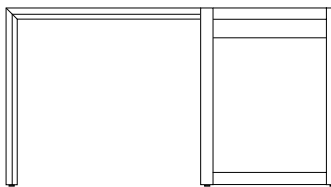

Return

DESCRIPTION	FINISH OPTIONS	
Arris Desk & Console: Profiled and mitered solid wood frame with veneer top. Levelers. Standard Options: Drawers, drawer dividers, shelves, Leather top, modesty panel, leg wire-chase, wood or metal grommets to match hardware. Satin brass, medium bronze, dark bronze, and satin or polished stainless steel pulls. Custom Orders: Custom sizes, woods and finishes are available. Please request a price quotation.	Standard - Natural / Stained: Bronze Ash, Burnt Ash, Ebonized Ash, Grey Ash, Medium Mahogany, Oak, Bluff Oak, Grey Oak, Fumed Oak, Ebonized Oak, Walnut, Medium Walnut, Dark Walnut, Ebonized Walnut, Grey Walnut, Silver Walnut, Terra Walnut, Bronze Walnut, Claro Toned Walnut.	Premium - Cerused / Bleached: Bleached Ash, Cerused Grey Ash, Cerused Bronze Ash, Cerused Burnt Ash, Cerused Mahogany, Cerused Dark Mahogany, Bleached Walnut, Cerused Walnut, Cerused Grey Walnut, Cerused Silver Walnut, Cerused Bronze Walnut, Cerused Oak, Bleached Oak.