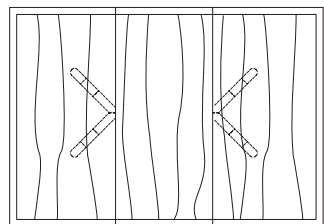

Cameo Square Table

42"W x 42"D x 29"H
48"W x 48"D x 29"H
54"W x 54"D x 29"H
60"W x 60"D x 29"H
66"W x 66"D x 29"H
72"W x 72"D x 29"H

Square Extension Table (split base with one leaf)

48"W (72" w/one 24" leaf) x 48"D x 29 1/4"H
54"W (78" w/one 24" leaf) x 54"D x 29 1/4"H
60"W (84" w/one 24" leaf) x 60"D x 29 1/4"H
66"W (90" w/one 24" leaf) x 66"D x 29 1/4"H
72"W (96" w/one 24" leaf) x 72"D x 29 1/4"H

Square Extension Table (split base with two leaves)

48"W (96" w/two 24" leaves) x 48"D x 29 1/4"H
54"W (102" w/two 24" leaves) x 54"D x 29 1/4"H
60"W (108" w/two 24" leaves) x 60"D x 29 1/4"H
66"W (114" w/two 24" leaves) x 66"D x 29 1/4"H
72"W (120" w/two 24" leaves) x 72"D x 29 1/4"H

DESCRIPTION	FINISH OPTIONS	
Cameo Table: Veneer top with solid wood edge. Solid wood base with levelers. Standard Options: Metal inlay, lazy susan, inset lazy susan, solid wood top, sunburst veneer pattern, two tone finish. Inlay Options: Metal inlay in satin brass, medium bronze, dark bronze, or satin aluminum. Custom Orders: Custom sizes, woods and finishes are available. Please request a price quotation.	Standard - Natural / Stained: Bronze Ash, Burnt Ash, Ebonized Ash, Grey Ash, Medium Mahogany, Oak, Bluff Oak, Grey Oak, Fumed Oak, Ebonized Oak, Walnut, Medium Walnut, Dark Walnut, Ebonized Walnut, Grey Walnut, Silver Walnut, Terra Walnut, Bronze Walnut, Claro Toned Walnut.	Premium - Cerused / Bleached: Bleached Ash, Cerused Grey Ash, Cerused Bronze Ash, Cerused Burnt Ash, Cerused Mahogany, Cerused Dark Mahogany, Bleached Walnut, Cerused Walnut, Cerused Grey Walnut, Cerused Silver Walnut, Cerused Bronze Walnut, Cerused Oak, Bleached Oak.