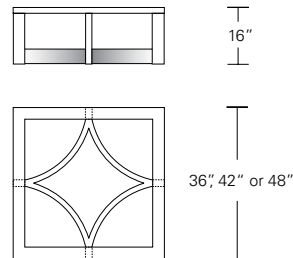

Square Inset Glass Top