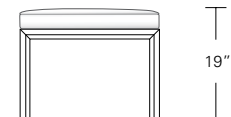

Arris Ottoman