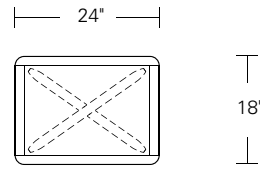

Rectangular
24"W x 18"D x 24"H