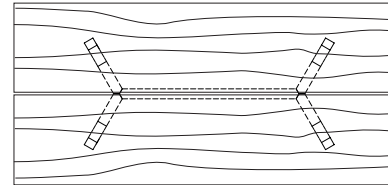

Duette Table V Base