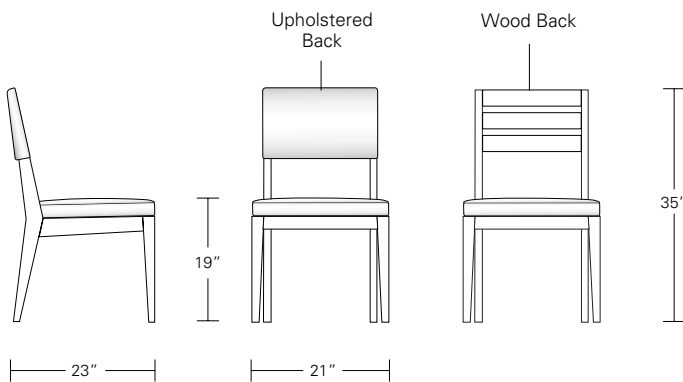

Chevron Chair

21"W x 23"D x 35"H