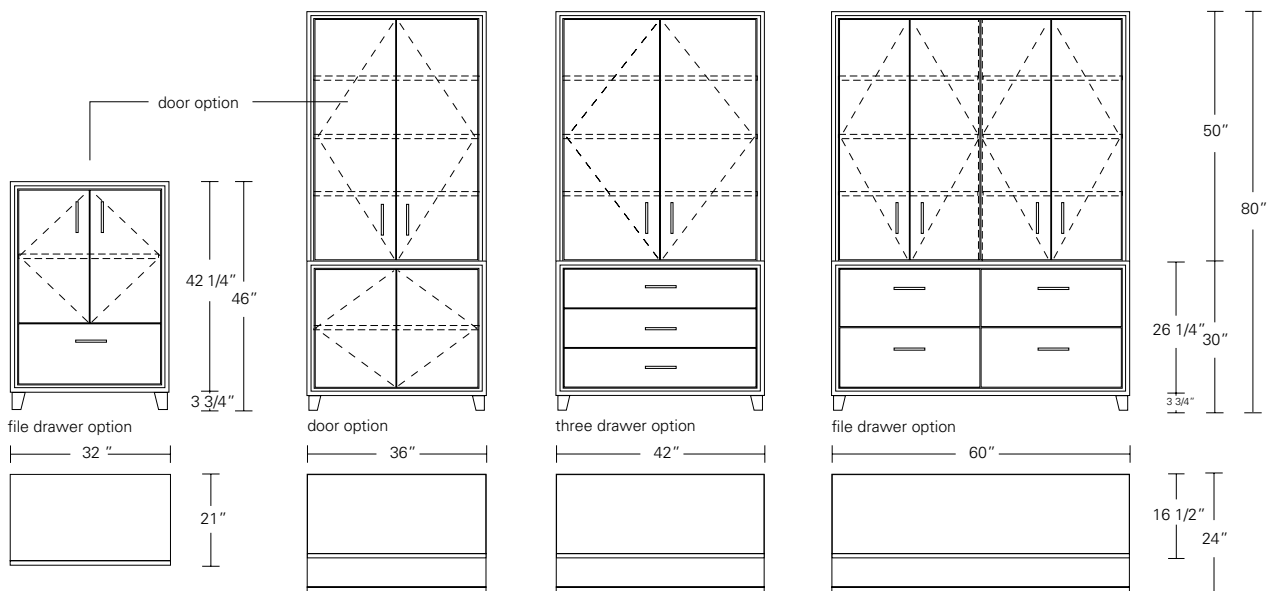

Arris Cabinet

DESCRIPTION	FINISH OPTIONS	
Arris Cabinet: Veneer cabinet with profiled and mitered solid wood face frame. Square tapered feet with levelers. Adjustable shelves and choice of drawers. Standard Options: Pocket doors, drawer inserts, vented removable back & wire management. Satin brass, medium bronze, dark bronze, and satin or polished stainless steel pulls. Custom Orders: Custom sizes, woods and finishes are available. Please request a price quotation.	Standard - Natural / Stained: Bronze Ash, Burnt Ash, Ebonized Ash, Grey Ash, Medium Mahogany, Oak, Bluff Oak, Grey Oak, Fumed Oak, Ebonized Oak, Walnut, Medium Walnut, Dark Walnut, Ebonized Walnut, Grey Walnut, Silver Walnut, Terra Walnut, Bronze Walnut, Claro Toned Walnut.	Premium - Cerused / Bleached: Bleached Ash, Cerused Grey Ash, Cerused Bronze Ash, Cerused Burnt Ash, Cerused Mahogany, Cerused Dark Mahogany, Bleached Walnut, Cerused Walnut, Cerused Grey Walnut, Cerused Silver Walnut, Cerused Bronze Walnut, Cerused Oak, Bleached Oak.
	Custom Finishes Opaque Satin Lacquer for Fronts.