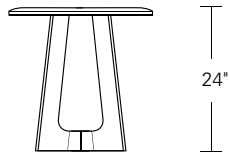

Round
24"W x 24"D x 24"H