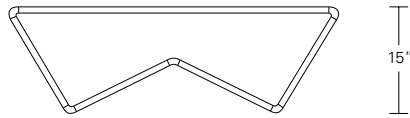

CONTOUR COCKTAIL TABLE

48W x 20D x 15H

Shown in Cersed Grey Walnut

Modern planes and continuous form are the key elements of the Contour Collection. This table features an open, airy, contemporary design. Softly rounded corners smoothly connect the horizontal and angled elements. Contour Cocktail Tables are available in a wide range of sizes and finishes.