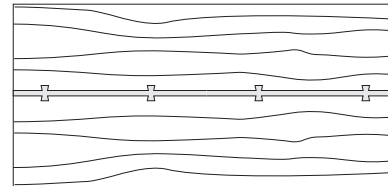

Duette Butterfly Option