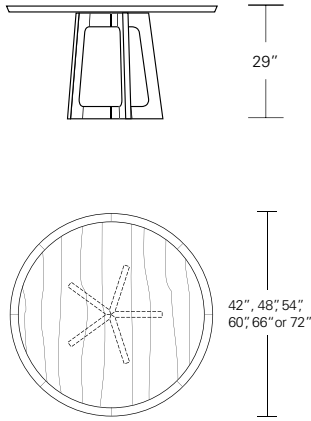

48"W (72" w/one 24" leaf) x 48"D x 29 1/4"H
54"W (78" w/one 24" leaf) x 54"D x 29 1/4"H
60"W (84" w/one 24" leaf) x 60"D x 29 1/4"H
66"W (90" w/one 24" leaf) x 66"D x 29 1/4"H
72"W (96" w/one 24" leaf) x 72"D x 29 1/4"H

VERONA EXTENSION TABLE

**84W x 40D x 29H
(120W with two 18" LEAVES)**

Shown in Silver Walnut.

The Verona Table features a tapered base formed with modern fluid lines connecting the legs and criss-crossing stretchers. The table top's beveled profile compliments the divergent angles of the table base. Verona tables are available in a variety of shapes and sizes, fixed or extension versions and in a wide selection of finishes.

Verona Table

72"W x 38"D x 29"H
 84"W x 40"D x 29"H
 96"W x 42"D x 29"H
 108"W x 44"D x 29"H
 120"W x 48"D x 29"H

Verona Extension Table

72"W (104"w/two 16"leaves) x 38"D x 29"H
 84"W (120"w/two 18"leaves) x 40"D x 29"H
 96"W (132"w/two 18"leaves) x 42"D x 29"H
 108"W (144"w/two 18"leaves) x 44"D x 29"H
 120"W (156"w/two 18"leaves) x 48"D x 29"H

Verona Round Table

42"W x 42"D x 29"H
 48"W x 48"D x 29"H
 54"W x 54"D x 29"H
 60"W x 60"D x 29"H
 66"W x 66"D x 29"H
 72"W x 72"D x 29"H

Round Extension Table (w/self-storing leaf)

48"W (68" w/one 20" leaf) x 48"D x 29"H
 54"W (74" w/one 20" leaf) x 54"D x 29"H
 60"W (84" w/one 24" leaf) x 60"D x 29"H
 66"W (90" w/one 24" leaf) x 66"D x 29"H
 72"W (96" w/one 24" leaf) x 72"D x 29"H