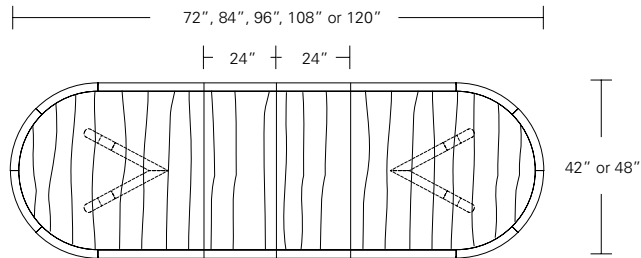

BRUNEAU TABLE

Bruneau Table

72"W x 38"D x 29"H 108"W x 44"D x 29"H
 84"W x 40"D x 29"H 120"W x 48"D x 29"H
 96"W x 42"D x 29"H

Bruneau Extension Table E (w/ end caps)

72"W (104"w/two 16"leaves) x 38"D x 29"H
 84"W (120"w/two 18"leaves) x 40"D x 29"H
 96"W (132"w/two 18"leaves) x 42"D x 29"H
 108"W (144"w/two 18"leaves) x 44"D x 29"H
 120"W (156"w/two 18"leaves) x 48"D x 29"H

CAMEO EXTENSION TABLE

84W x 42D x 29H
(108" w/1 LEAF, 132" w/2 LEAVES)

Extension version shown with one leaf in Cerused Grey Ash and optional Medium Bronze Inlay.

The Cameo Table features a graphic geometric base design. Cameo Extension Tables come standard with one or two 24" leaves. Cameos are available in several shapes, sizes, and in fixed or extension versions. A wide range of wood stains and metal inlay options offer endless combinations of finishes and detailing.

Rectangular Table

Extension Table

Racetrack Table

Racetrack Extension Table

- 72" W x 42" D x 29" H
- 84" W x 42" D x 29" H
- 96" W x 42" D x 29" H
- 108" W x 42" D x 29" H
- 120" W x 48" D x 29" H

- 72" W (96" w/one leaf, 120" w/two 24" leaves) x 42" D x 29 1/4" H
- 84" W (108" w/one leaf, 132" w/two 24" leaves) x 42" D x 29 1/4" H
- 96" W (120" w/one leaf, 144" w/two 24" leaves) x 42" D x 29 1/4" H
- 108" W (132" w/one leaf, 156" w/two 24" leaves) x 42" D x 29 1/4" H
- 120" W (144" w/one leaf, 168" w/two 24" leaves) x 48" D x 29 1/4" H