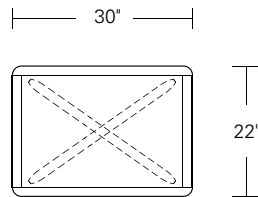

Round
24"W x 24"D x 24"H

Square
24"W x 24"D x 24"H

Rectangular
30"W x 22"D x 24"H