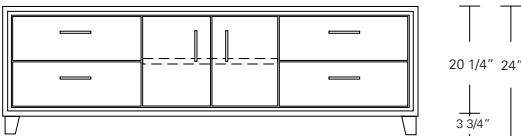

Arris Media Console