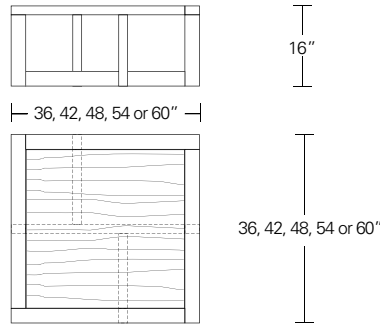

Square Cocktail Table with wood top
36"W x 36"D x 16"H
42"W x 42"D x 16"H
48"W x 48"D x 16"H
54"W x 54"D x 16"H
60"W x 60"D x 16"H