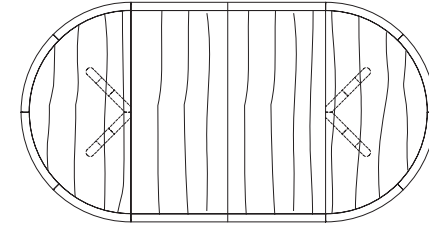

CAMEO ROUND EXTENSION TABLE

**60W x 60D x 29H
(84" w/1 LEAF, 108" w/2 LEAVES)**

Shown in Fumed Oak with Dark Bronze metal inlay.

The Cameo Round Extension Table features a graphic geometric base design that forms two intersecting circles. The base splits to accommodate one or two 24" leaves. Cameos are available in several shapes, sizes, and in fixed or extension versions. A wide range of wood finishes and metal inlay options offer endless variations.

CAMEO ROUND & SQUARE TABLE

29"

25 1/2" 29 1/4"

72", 78", 84", 90" or 96"

96", 102", 108", 114" or 120"

42", 48", 54",
60", 66" or 72"

Cameo Round Table

42"W x 42"D x 29"H
48"W x 48"D x 29"H
54"W x 54"D x 29"H
60"W x 60"D x 29"H
66"W x 66"D x 29"H
72"W x 72"D x 29"H

Round Extension Table (split base with one leaf)

48"W (72" w/one 24" leaf) x 48"D x 29 1/4"H
54"W (78" w/one 24" leaf) x 54"D x 29 1/4"H
60"W (84" w/one 24" leaf) x 60"D x 29 1/4"H
66"W (90" w/one 24" leaf) x 66"D x 29 1/4"H
72"W (96" w/one 24" leaf) x 72"D x 29 1/4"H

Round Extension Table (split base with two leaves)

48"W (96" w/two 24" leaves) x 48"D x 29 1/4"H
54"W (102" w/two 24" leaves) x 54"D x 29 1/4"H
60"W (108" w/two 24" leaves) x 60"D x 29 1/4"H
66"W (114" w/two 24" leaves) x 66"D x 29 1/4"H
72"W (120" w/two 24" leaves) x 72"D x 29 1/4"H