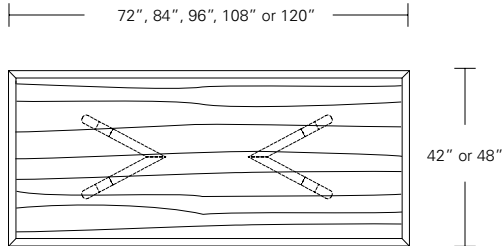

Rectangular Table