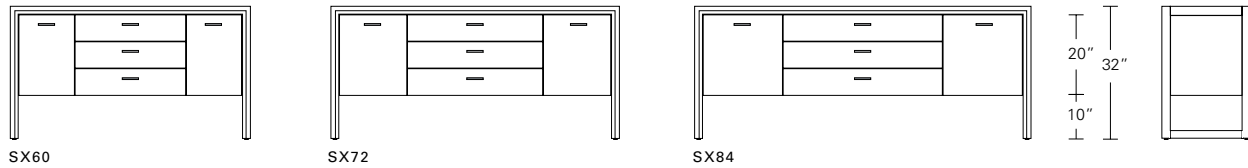

SX60
Arris Sled Sideboard

SX72

SX84