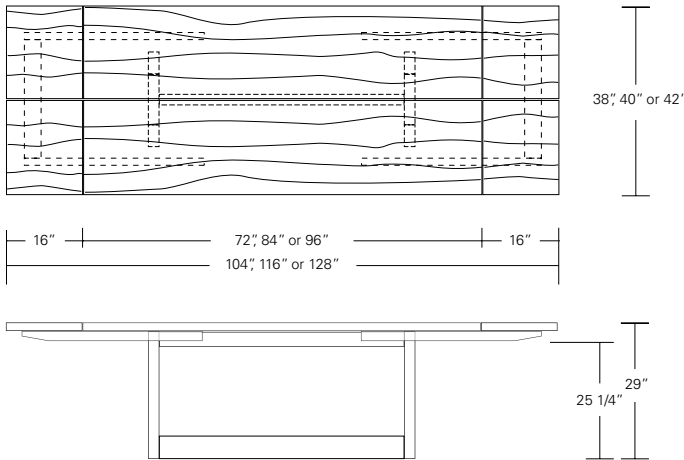

48" W (68" w/one 20" leaf) x 48" D x 29" H
 54" W (74" w/one 20" leaf) x 54" D x 29" H
 60" W (84" w/one 24" leaf) x 60" D x 29" H
 66" W (90" w/one 24" leaf) x 66" D x 29" H
 72" W (96" w/one 24" leaf) x 72" D x 29" H

Duette Table

72\"/>

Duette Live Edge Option

Duette Butterfly Option

Duette Extension Table

72\"/>

Duette Table V Base

Duette Table X Base