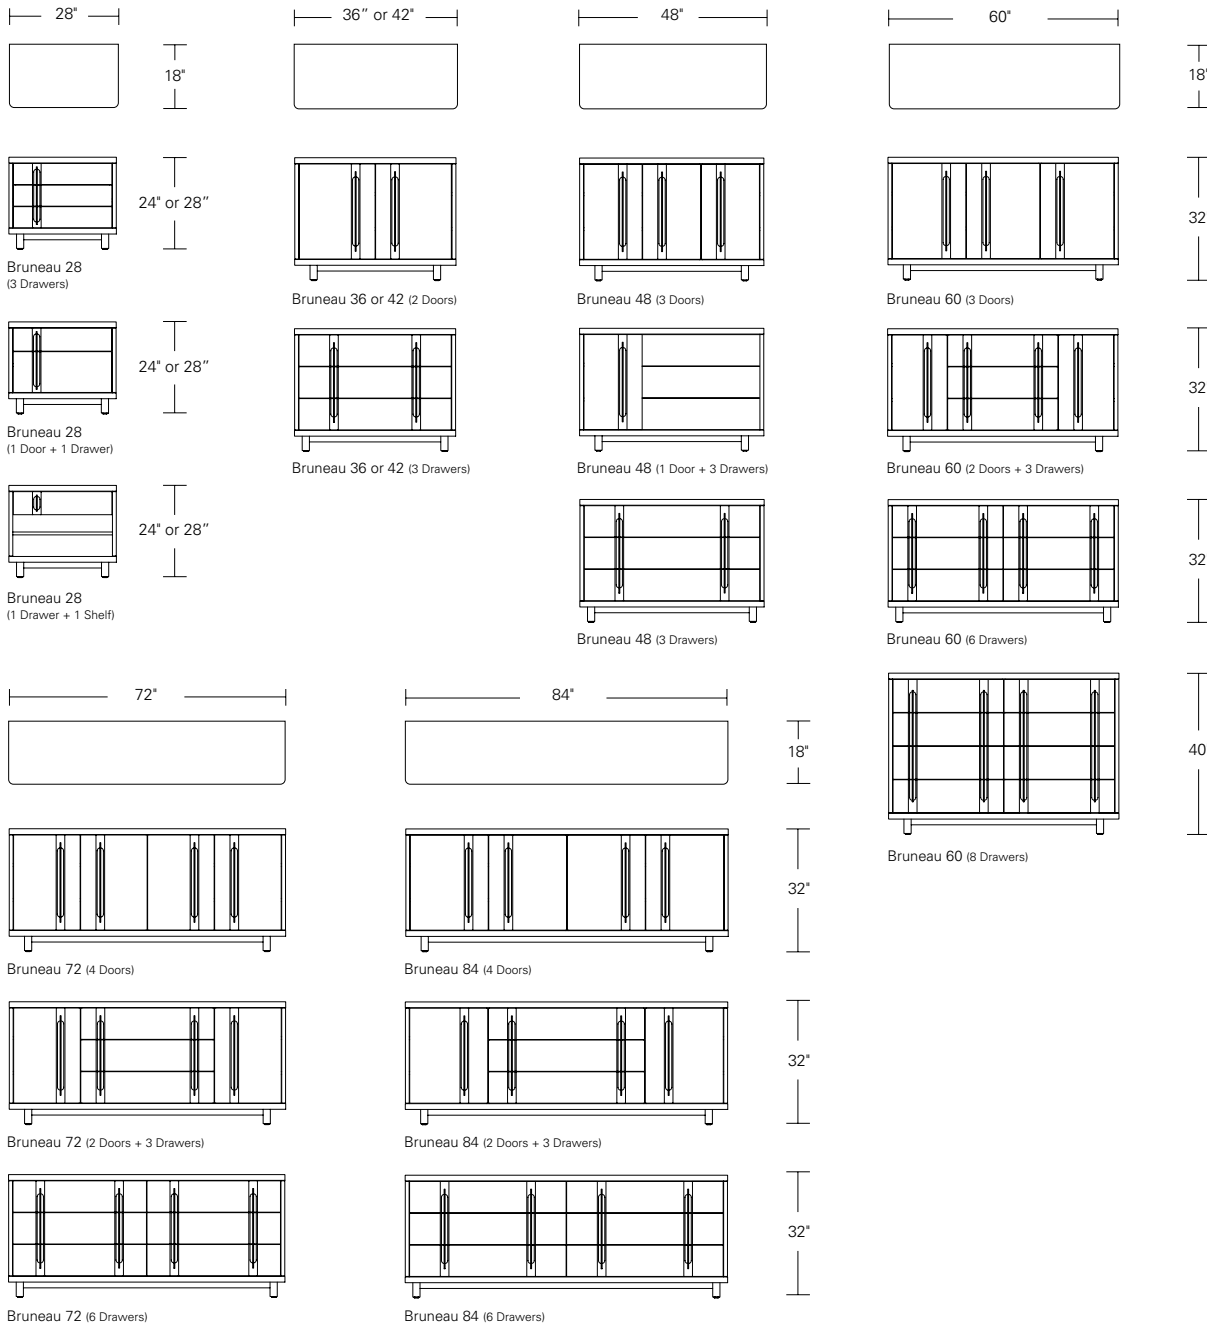

BRUNEAU CASEGOODS

DESCRIPTION	FINISH OPTIONS	
Bruneau Casegoods: Veneer Cabinet with radiused corners and veneered fronts. Integrated pulls in covered solid wood vertical members with metal inlay. Soft-close doors and drawers. Adjustable shelves behind doors. Solid wood base with levelers. Pull Options: Integrated metal pull in satin brass, medium bronze, dark bronze, or satin aluminum. Standard Options: Drawer dividers, removable back and wire management, two tone finish. Custom Orders: Custom sizes, woods and finishes are available. Please request a price quotation.	Standard - Natural / Stained: Bronze Ash, Burnt Ash, Ebonized Ash, Grey Ash, Medium Mahogany, Oak, Bluff Oak, Grey Oak, Fumed Oak, Ebonized Oak, Walnut, Medium Walnut, Dark Walnut, Ebonized Walnut, Grey Walnut, Silver Walnut, Terra Walnut, Bronze Walnut, Claro Toned Walnut.	Premium - Cerused / Bleached: Bleached Ash, Cerused Grey Ash, Cerused Bronze Ash, Cerused Burnt Ash, Cerused Mahogany, Cerused Dark Mahogany, Bleached Walnut, Cerused Walnut, Cerused Grey Walnut, Cerused Silver Walnut, Cerused Bronze Walnut, Cerused Oak, Bleached Oak.