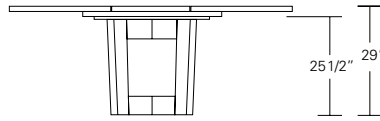

DUETTE ROUND & SQUARE TABLES

48", 54", 60", 66" or 72"

48", 54", 60",
66" or 72"

Duette Round Table

48"W x 48"D x 29"H
54"W x 54"D x 29"H
60"W x 60"D x 29"H
66"W x 66"D x 29"H
72"W x 72"D x 29"H

68", 74", 84", 90" or 96"

25 1/2" 29"

48", 54", 60",
66" or 72"

Duette Round Extension Table (with one leaf)

48"W (68" w/one 20" leaf) x 48"D x 29"H
54"W (74" w/one 20" leaf) x 54"D x 29"H
60"W (84" w/one 24" leaf) x 60"D x 29"H
66"W (90" w/one 24" leaf) x 66"D x 29"H
72"W (96" w/one 24" leaf) x 72"D x 29"H