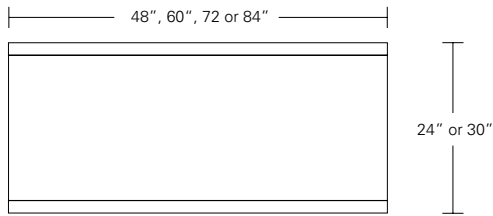

Arris Desk SP