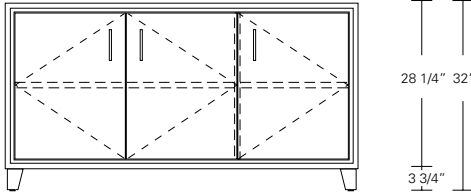

ARRIS SIDEBOARD AND MEDIA CONSOLE

72W x 21D x 30H
72W x 21D x 24H

Shown in Cersed Burnt Ash with
Satin Stainless hardware.

Named after the edge resulting from the joinery of two beveled planes, Arris Casegoods visually draw the eye into their fine craftsmanship. A variety of door and drawer combinations offer a stylish yet functional range of storage motifs.