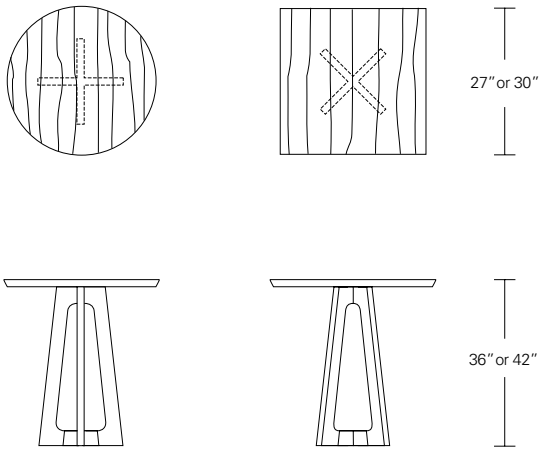

Verona Square Table

42"W x 42"D x 29"H
 48"W x 48"D x 29"H
 54"W x 54"D x 29"H
 60"W x 60"D x 29"H
 66"W x 66"D x 29"H
 72"W x 72"D x 29"H

Square Extension Table (w/self-storing leaf)

48"W (68" w/one 20" leaf) x 48"D x 29"H
 54"W (74" w/one 20" leaf) x 54"D x 29"H
 60"W (84" w/one 24" leaf) x 60"D x 29"H
 66"W (90" w/one 24" leaf) x 66"D x 29"H
 72"W (96" w/one 24" leaf) x 72"D x 29"H

Split Base Round Extension Table

48"W (96" w/two 24" leaves) x 48"D x 29"H
 54"W (102" w/two 24" leaves) x 54"D x 29"H
 60"W (108" w/two 24" leaves) x 60"D x 29"H
 66"W (114" w/two 24" leaves) x 66"D x 29"H
 72"W (120" w/two 24" leaves) x 72"D x 29"H

VERONA CAFE TABLE

30W x 30D x 42H

Shown in Dark Walnut with
Cadet Bar Stools.

The Verona Cafe Table's tall tapered base is formed with modern fluid lines connecting the legs and criss-crossing stretchers. The solid wood table top with beveled profile compliments the divergent angles of the table base. Verona Cafe Tables are available in round or square versions in two heights and in a wide selection of finishes.