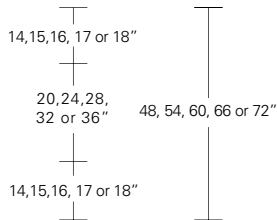

ROULETTE ROUND & SQUARE TABLES

42" W x 42" D x 29" H
48" W x 48" D x 29" H
54" W x 54" D x 29" H
60" W x 60" D x 29" H
66" W x 66" D x 29" H
72" W x 72" D x 29" H

48" W (68" w/one 20" leaf) x 48" D x 29" H
54" W (74" w/one 20" leaf) x 54" D x 29" H
60" W (84" w/one 24" leaf) x 60" D x 29" H
66" W (90" w/one 24" leaf) x 66" D x 29" H
72" W (96" w/one 24" leaf) x 72" D x 29" H

48" W (96" w/two 24" leaves) x 48" D x 29" H
54" W (102" w/two 24" leaves) x 54" D x 29" H
60" W (108" w/two 24" leaves) x 60" D x 29" H
66" W (114" w/two 24" leaves) x 66" D x 29" H
72" W (120" w/two 24" leaves) x 72" D x 29" H

42" W x 42" D x 29" H
48" W x 48" D x 29" H
54" W x 54" D x 29" H
60" W x 60" D x 29" H
66" W x 66" D x 29" H
72" W x 72" D x 29" H

48" W (68" w/one 20" leaf) x 48" D x 29" H
54" W (74" w/one 20" leaf) x 54" D x 29" H
60" W (84" w/one 24" leaf) x 60" D x 29" H
66" W (90" w/one 24" leaf) x 66" D x 29" H
72" W (96" w/one 24" leaf) x 72" D x 29" H

48" W (96" w/two 24" leaves) x 48" D x 29" H
54" W (102" w/two 24" leaves) x 54" D x 29" H
60" W (108" w/two 24" leaves) x 60" D x 29" H
66" W (114" w/two 24" leaves) x 66" D x 29" H
72" W (120" w/two 24" leaves) x 72" D x 29" H

Round

Base Only for Round or Square Top