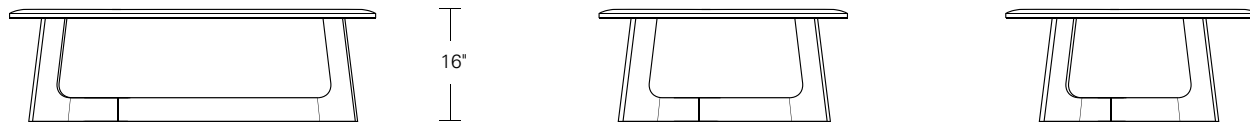

KEMIZO SQUARE COCKTAIL TABLE

48W x 48D x 16H

Shown in Terra Walnut.

The Kemizo Cocktail Table features a diagonal base stretcher with acute and obtuse leg angles, rounded corners, and softened profiles. Available in a range of square, round and rectangular sizes in 32 standard finishes and optional metal inlay.