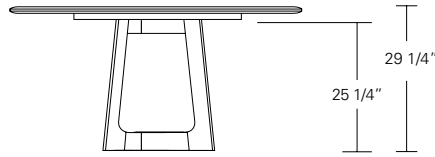

Kemizo Table

- 72" W x 42" D x 29" H
- 84" W x 42" D x 29" H
- 96" W x 42" D x 29" H
- 108" W x 42" D x 29" H
- 120" W x 48" D x 29" H

Kemizo Extension Table

- 72" W (104" w/two 16" leaves) x 42" D x 29 1/4" H
- 84" W (120" w/two 18" leaves) x 42" D x 29 1/4" H
- 96" W (132" w/two 18" leaves) x 42" D x 29 1/4" H
- 108" W (144" w/two 18" leaves) x 42" D x 29 1/4" H
- 120" W (156" w/two 18" leaves) x 48" D x 29 1/4" H

KEMIZO ROUND TABLE

60W x 60D x 29H

Shown in Terra Walnut and optional Medium Bronze inlay.

The Kemizo Round Table features a pedestal style base with angled offset legs. The profiled edges and inside radii of the leg joints soften the angular form of the table base. The optional hand-hewn metal inlay embellish the base and table edges. Available in fixed or extension versions.

Kemizo Round Table

42"W x 42"D x 29"H
 48"W x 48"D x 29"H
 54"W x 54"D x 29"H
 60"W x 60"D x 29"H
 66"W x 66"D x 29"H
 72"W x 72"D x 29"H

Round Extension Table (w/self-storing leaf)

48"W (68"w/one 20"leaf) x 48"D x 29"H
 54"W (74"w/one 20"leaf) x 54"D x 29"H
 60"W (84"w/one 24"leaf) x 60"D x 29"H
 66"W (90"w/one 24"leaf) x 66"D x 29"H
 72"W (96"w/one 24"leaf) x 72"D x 29"H

Split Base Round Extension Table

48"W (96"w/two 24"leaves) x 48"D x 29"H
 54"W (102"w/two 24"leaves) x 54"D x 29"H
 60"W (108"w/two 24"leaves) x 60"D x 29"H
 66"W (114"w/two 24"leaves) x 66"D x 29"H
 72"W (120"w/two 24"leaves) x 72"D x 29"H