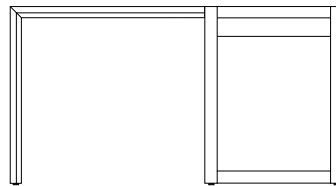

Return

DESCRIPTION	FINISH OPTIONS	
Arris Desk & Console: Profiled and mitered solid wood frame with veneer top. Levelers. Standard Options: Drawers, drawer dividers, shelves, Leather top, modesty panel, leg wire-chase, wood or metal grommets to match hardware. Satin brass, medium bronze, dark bronze, and satin or polished stainless steel pulls. Custom Orders: Custom sizes, woods and finishes are available. Please request a price quotation.	Standard - Natural / Stained: Bronze Ash, Burnt Ash, Ebonized Ash, Grey Ash, Medium Mahogany, Oak, Bluff Oak, Grey Oak, Fumed Oak, Ebonized Oak, Walnut, Medium Walnut, Dark Walnut, Ebonized Walnut, Grey Walnut, Silver Walnut, Terra Walnut, Bronze Walnut, Claro Toned Walnut.	Premium - Cerused / Bleached: Bleached Ash, Cerused Grey Ash, Cerused Bronze Ash, Cerused Burnt Ash, Cerused Mahogany, Cerused Dark Mahogany, Bleached Walnut, Cerused Walnut, Cerused Grey Walnut, Cerused Silver Walnut, Cerused Bronze Walnut, Cerused Oak, Bleached Oak.