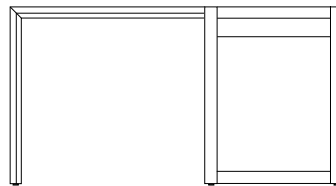

Return

DESCRIPTION	FINISH OPTIONS	
Arris Desk & Console: Profiled and mitered solid wood frame with veneer top. Levelers. Standard Options: Drawers, drawer dividers, shelves, Leather top, modesty panel, leg wire-chase, wood or metal grommets to match hardware. Satin brass, medium bronze, dark bronze, and satin or polished stainless steel pulls. Custom Orders: Custom sizes, woods and finishes are available. Please request a price quotation.	Standard - Natural / Stained: Bronze Ash, Burnt Ash, Ebonized Ash, Grey Ash, Medium Mahogany, Oak, Bluff Oak, Grey Oak, Fumed Oak, Ebonized Oak, Walnut, Medium Walnut, Dark Walnut, Ebonized Walnut, Grey Walnut, Silver Walnut, Terra Walnut, Bronze Walnut, Claro Toned Walnut.	Premium - Cerused / Bleached: Bleached Ash, Cerused Grey Ash, Cerused Bronze Ash, Cerused Burnt Ash, Cerused Mahogany, Cerused Dark Mahogany, Bleached Walnut, Cerused Walnut, Cerused Grey Walnut, Cerused Silver Walnut, Cerused Bronze Walnut, Cerused Oak, Bleached Oak.