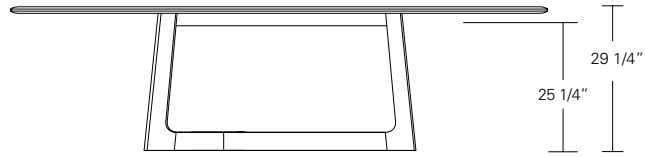

Edge Detail Options:

Veneer top with solid wood profiled edges on top and bottom.

Veneer top with solid wood profiled edge on top and optional metal inlay on bottom.

Desk or Conference Table Options:

Matching wood or metal grommets and wire management.

KEMIZO TABLE

96W x 42D x 29H

Shown in Terra Walnut.

The Kemizo Table base features a main diagonal stretcher with angled offset legs. The profiled edges and radii soften the angular form of the table base. This streamlined all wood version has a compelling double profiled table top edge. Available with an optional metal inlay and in fixed or extension versions.

Kemizo Table

- 72" W x 42" D x 29" H
- 84" W x 42" D x 29" H
- 96" W x 42" D x 29" H
- 108" W x 42" D x 29" H
- 120" W x 48" D x 29" H

Kemizo Extension Table

- 72" W (104" w/two 16" leaves) x 42" D x 29 1/4" H
- 84" W (120" w/two 18" leaves) x 42" D x 29 1/4" H
- 96" W (132" w/two 18" leaves) x 42" D x 29 1/4" H
- 108" W (144" w/two 18" leaves) x 42" D x 29 1/4" H
- 120" W (156" w/two 18" leaves) x 48" D x 29 1/4" H