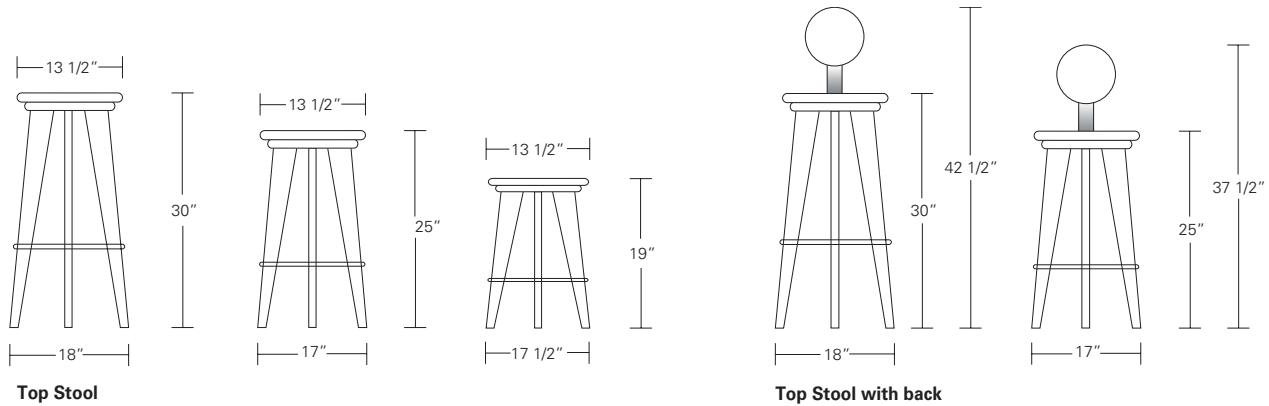

Top Stool

Top Stool with back

DESCRIPTION	FINISH OPTIONS	
Top Stool: Scooped solid wood seat with swivel. Curved wood back. Solid wood legs with nylon glides. Graphite powder coated steel footrest and back support. Standard Options: Cut down height. Shield back. Upholstered seat. Stainless steel ring & back support. Shipping Top stools are fully assembled, individually boxed and ship with a ground carrier. Custom Orders: Custom sizes, woods and finishes are available. Please request a price quotation.	Standard - Natural / Stained: Bronze Ash, Burnt Ash, Ebonized Ash, Grey Ash, Medium Mahogany, Oak, Bluff Oak, Grey Oak, Fumed Oak, Ebonized Oak, Walnut, Medium Walnut, Dark Walnut, Ebonized Walnut, Grey Walnut, Silver Walnut, Terra Walnut, Bronze Walnut, Claro Toned Walnut.	Premium - Cerused / Bleached: Bleached Ash, Cerused Grey Ash, Cerused Bronze Ash, Cerused Burnt Ash, Cerused Mahogany, Cerused Dark Mahogany, Bleached Walnut, Cerused Walnut, Cerused Grey Walnut, Cerused Silver Walnut, Cerused Bronze Walnut, Cerused Oak, Bleached Oak.