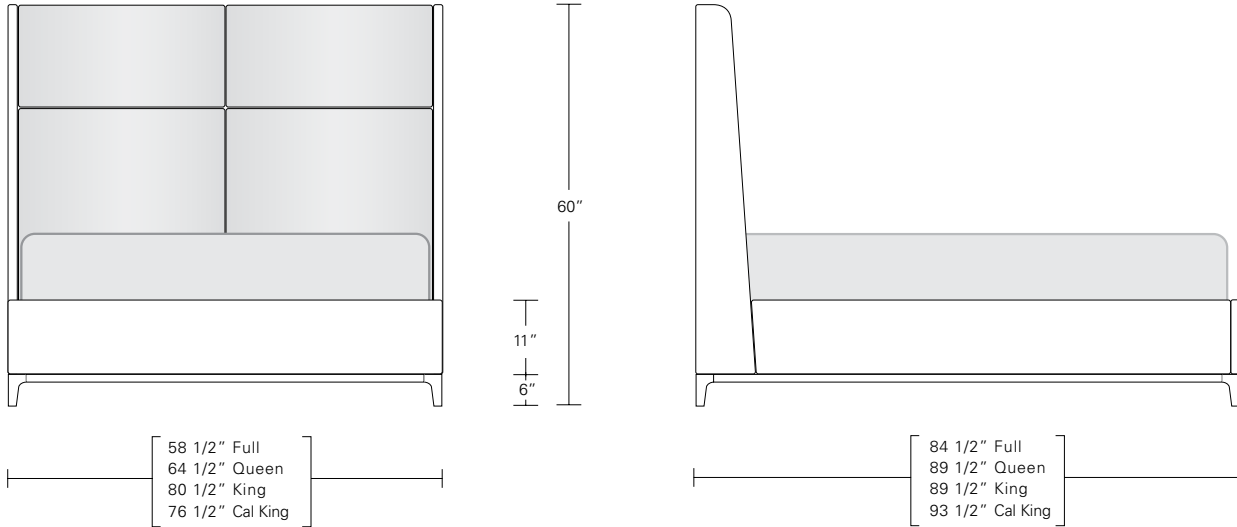

LUNA BED

QUEEN 65W x 89D x 60H

Shown in COM with Bleached Walnut Base.

Luna, the Roman goddess of the moon, will ensure a celestial sleep. This bed features tapered side return wings which enfold its lavish upholstered headboard. The headboard and bed frame ensemble are elevated by a thin hardwood base which transitions into delicate legs.