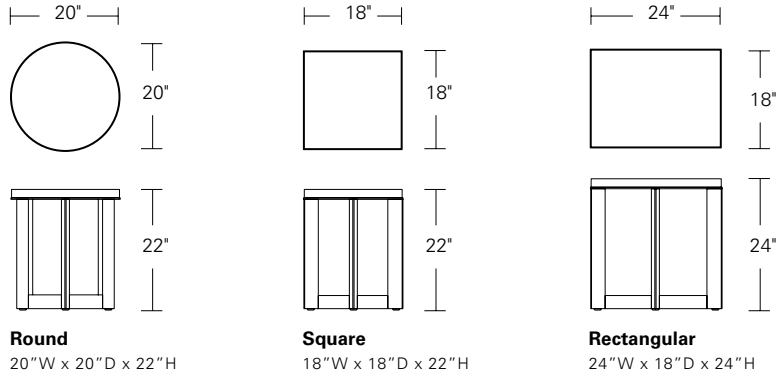

FRETWORK SIDE TABLES

Round: 20W x 20D x 22H
Rectangular: 24W x 18D x 24H

Shown in optional solid Claro Walnut and Satin Brass inlay.

Fretwork Side Tables are available in round, square and rectangular formats in two standard heights. The solid wood open frame work and table top are embellished with a raised metal inlay. These side tables are available in a variety of standard sizes, wood and metal finishes.