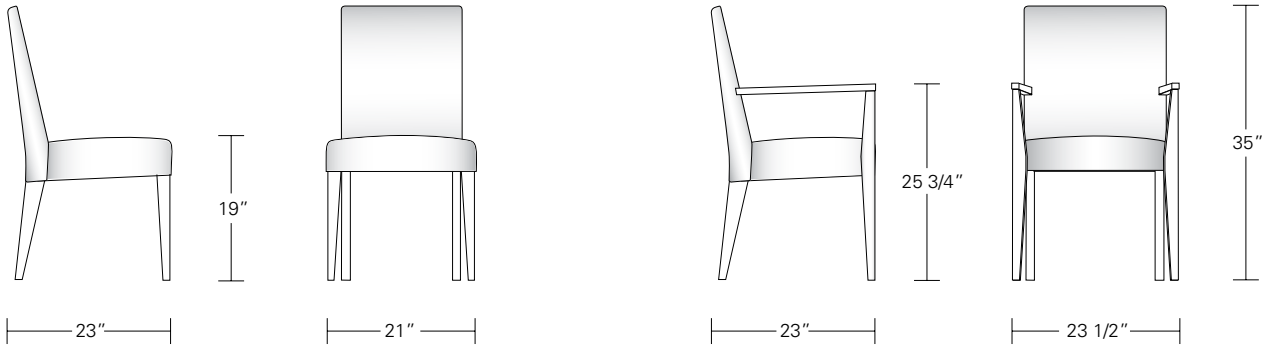

Corinne Side Chair

Corinne Arm Chair

CORINNE CHAIR

23 1/2W x 23D x 35H

Shown in Ceredis Walnut and COM.

Corinne Chairs—the ultimate expression of comfortable seating. The chair's gently curved back and its plush seat provide a truly pleasing sitting experience. Available in a variety of woods and finishes.