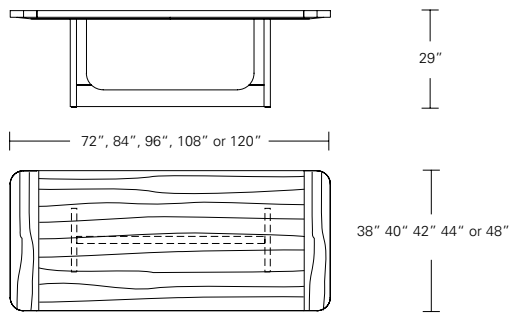

BEDS

NAPA BED E1 & E2	242
LUNA BED	244
ARRIS BED	246
PLATEAU BED	248

FINISHES

WALNUT	250
ASH	252
OAK & MAHOGANY	253

BRUNEAU TABLE

108W x 44D x 29H

Shown in Walnut with Medium Bronze metal.

The Bruneau Table combines U shaped base components with a radiused corner table top. The metal end caps create a linear closure to the open ends of the modern trestle base. Available in fixed or extension versions in a wide range of sizes and finishes.

BRUNEAU TABLE

Bruneau Table

72"W x 38"D x 29"H 108"W x 44"D x 29"H
 84"W x 40"D x 29"H 120"W x 48"D x 29"H
 96"W x 42"D x 29"H

Bruneau Extension Table E (w/ end caps)

72"W (104"w/two 16"leaves) x 38"D x 29"H
 84"W (120"w/two 18"leaves) x 40"D x 29"H
 96"W (132"w/two 18"leaves) x 42"D x 29"H
 108"W (144"w/two 18"leaves) x 44"D x 29"H
 120"W (156"w/two 18"leaves) x 48"D x 29"H

Bruneau Extension Table E (with leaves on ends)

Bruneau Extension Table C (w/ leaves in center)

72"W (104"w/two 16"leaves) x 38"D x 29 1/4"H
 84"W (120"w/two 18"leaves) x 40"D x 29 1/4"H
 96"W (132"w/two 18"leaves) x 42"D x 29 1/4"H
 108"W (144"w/two 18"leaves) x 44"D x 29 1/4"H
 120"W (156"w/two 18"leaves) x 48"D x 29 1/4"H

48", 54", 60", 66" or 72"

Cameo Square Table

42"W x 42"D x 29"H
48"W x 48"D x 29"H
54"W x 54"D x 29"H
60"W x 60"D x 29"H
66"W x 66"D x 29"H
72"W x 72"D x 29"H

Square Extension Table (split base with one leaf)