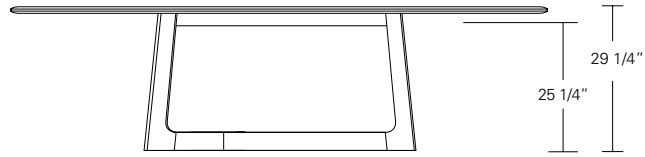

Kemizo Square Table

42"W x 42"D x 29"H
 48"W x 48"D x 29"H
 54"W x 54"D x 29"H
 60"W x 60"D x 29"H
 66"W x 66"D x 29"H
 72"W x 72"D x 29"H

Square Extension Table (w/self-storing leaf)

48"W (68"w/one 20"leaf) x 48"D x 29"H
 54"W (74"w/one 20"leaf) x 54"D x 29"H
 60"W (84"w/one 24"leaf) x 60"D x 29"H
 66"W (90"w/one 24"leaf) x 66"D x 29"H
 72"W (96"w/one 24"leaf) x 72"D x 29"H

Split Base Square Extension Table

48"W (96"w/two 24"leaves) x 48"D x 29"H
 54"W (102"w/two 24"leaves) x 54"D x 29"H
 60"W (108"w/two 24"leaves) x 60"D x 29"H
 66"W (114"w/two 24"leaves) x 66"D x 29"H
 72"W (120"w/two 24"leaves) x 72"D x 29"H

KEMIZO EXTENSION TABLE

84 W x 42 D x 29 1/4 H
(102W w/1 LEAF, 120W w/2 LEAVES)

Extension version shown with self-storing pivoting leaves in Terra Walnut and optional Medium Bronze inlay.

The Kemizo Table features a diagonal linear gesture with rounded corners, softened profiles and an optional metal inlay. The Kemizo Extension Table includes two standard leaves or as shown with self-storing pivoting leaves that fold neatly in the base of the table.

Kemizo Table

- 72" W x 42" D x 29" H
- 84" W x 42" D x 29" H
- 96" W x 42" D x 29" H
- 108" W x 42" D x 29" H
- 120" W x 48" D x 29" H

Kemizo Extension Table

- 72" W (104" w/two 16" leaves) x 42" D x 29 1/4" H
- 84" W (120" w/two 18" leaves) x 42" D x 29 1/4" H
- 96" W (132" w/two 18" leaves) x 42" D x 29 1/4" H
- 108" W (144" w/two 18" leaves) x 42" D x 29 1/4" H
- 120" W (156" w/two 18" leaves) x 48" D x 29 1/4" H