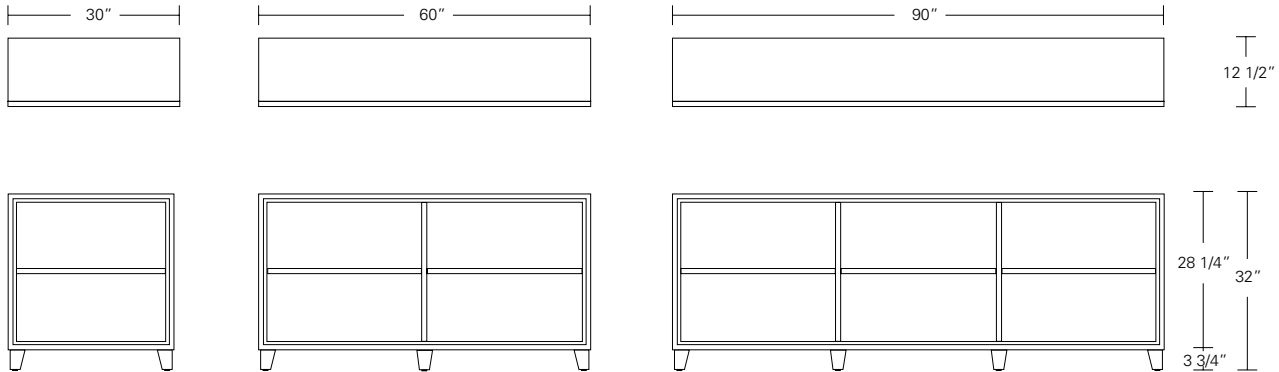

Arris Book Case

DESCRIPTION	FINISH OPTIONS	
Arris Bookcase: Veneer cabinet with profiled and mitered solid wood face frame. Adjustable shelves. Square tapered feet with levelers. Standard Options: Doors, drawers, glass doors, glass shelves, low voltage lighting. Rectangular D pull in satin brass, medium bronze, dark bronze, and satin or polished stainless steel. Custom Orders: Custom sizes, woods and finishes are available. Please request a price quotation.	Standard - Natural / Stained: Bronze Ash, Burnt Ash, Ebonized Ash, Grey Ash, Medium Mahogany, Oak, Bluff Oak, Grey Oak, Fumed Oak, Ebonized Oak, Walnut, Medium Walnut, Dark Walnut, Ebonized Walnut, Grey Walnut, Silver Walnut, Terra Walnut, Bronze Walnut, Claro Toned Walnut.	Premium - Cerused / Bleached: Bleached Ash, Cerused Grey Ash, Cerused Bronze Ash, Cerused Burnt Ash, Cerused Mahogany, Cerused Dark Mahogany, Bleached Walnut, Cerused Walnut, Cerused Grey Walnut, Cerused Silver Walnut, Cerused Bronze Walnut, Cerused Oak, Bleached Oak.
	Custom Finishes Opaque Satin Lacquer for Fronts.