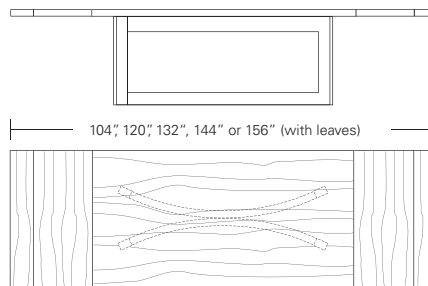

Nexus Extension Table E (with leaves)