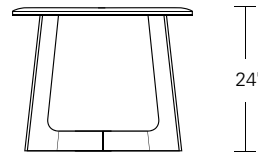

Rectangular
30"W x 22"D x 24"H