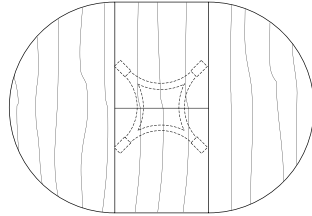

Nexus Round Table

48"W x 48"D x 29"H
54"W x 54"D x 29"H
60"W x 60"D x 29"H
66"W x 66"D x 29"H
72"W x 72"D x 29"H

Round Extension Table (with self storing leaf)

48"W (68" w/one 20"leaf) x 48"D x 29"H
54"W (74" w/one 20"leaf) x 54"D x 29"H
60"W (84" w/one 24"leaf) x 60"D x 29"H
66"W (90" w/one 24"leaf) x 66"D x 29"H
72"W (96" w/one 24"leaf) x 72"D x 29"H

Round Split Base Extension Table

48"W (96" w/two 24"leaves) x 48"D x 29"H
54"W (102" w/two 24"leaves) x 54"D x 29"H
60"W (108" w/two 24"leaves) x 60"D x 29"H
66"W (114" w/two 24"leaves) x 66"D x 29"H
72"W (120" w/two 24"leaves) x 72"D x 29"H