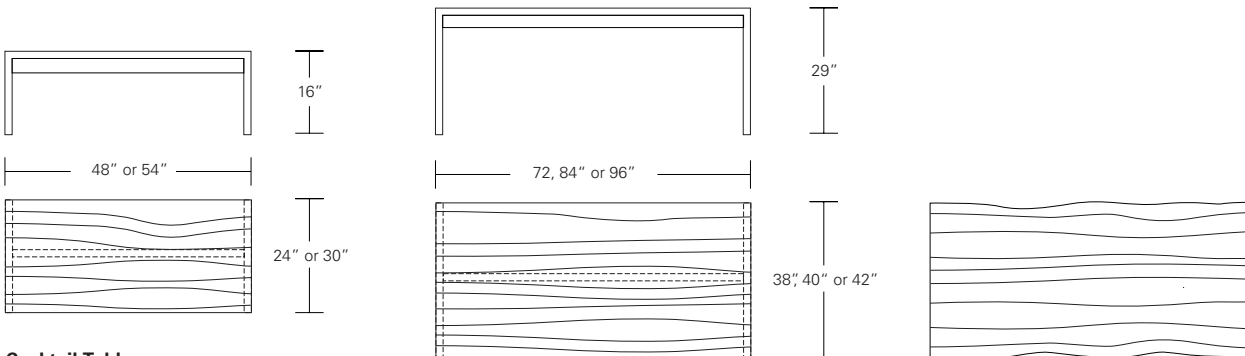

Cocktail Table

48"W x 24"D x 16"H
54"W x 30"D x 16"H

Table

72"W x 38"D x 29"H
84"W x 40"D x 29"H
96"W x 42"D x 29"H

live edge option
(depending on availability)

DESCRIPTION FINISH OPTIONS

Timbre Bench, Console, Table:

Solid wood wrap with waterfall grain (depending on slab availability).

Custom Orders:

Custom sizes, woods and finishes are available. Please request a price quotation.

Standard - Natural / Stained:

Bronze Ash, Burnt Ash, Ebonized Ash, Grey Ash, Medium Mahogany, Oak, Bluff Oak, Grey Oak, Fumed Oak, Ebonized Oak, Walnut, Medium Walnut, Dark Walnut, Ebonized Walnut, Grey Walnut, Silver Walnut, Terra Walnut, Bronze Walnut, Claro Toned Walnut.

Premium - Cerused / Bleached:

Bleached Ash, Cerused Grey Ash, Cerused Bronze Ash, Cerused Burnt Ash, Cerused Mahogany, Cerused Dark Mahogany, Bleached Walnut, Cerused Walnut, Cerused Grey Walnut, Cerused Silver Walnut, Cerused Bronze Walnut, Cerused Oak, Bleached Oak.