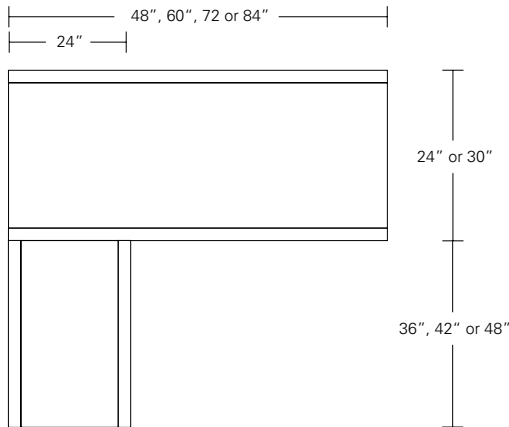

Return

DESCRIPTION	FINISH OPTIONS	
Arris Desk & Console: Profiled and mitered solid wood frame with veneer top. Levelers. Standard Options: Drawers, drawer dividers, shelves, Leather top, modesty panel, leg wire-chase, wood or metal grommets to match hardware. Satin brass, medium bronze, dark bronze, and satin or polished stainless steel pulls. Custom Orders: Custom sizes, woods and finishes are available. Please request a price quotation.	Standard - Natural / Stained: Bronze Ash, Burnt Ash, Ebonized Ash, Grey Ash, Medium Mahogany, Oak, Bluff Oak, Grey Oak, Fumed Oak, Ebonized Oak, Walnut, Medium Walnut, Dark Walnut, Ebonized Walnut, Grey Walnut, Silver Walnut, Terra Walnut, Bronze Walnut, Claro Toned Walnut.	Premium - Cerused / Bleached: Bleached Ash, Cerused Grey Ash, Cerused Bronze Ash, Cerused Burnt Ash, Cerused Mahogany, Cerused Dark Mahogany, Bleached Walnut, Cerused Walnut, Cerused Grey Walnut, Cerused Silver Walnut, Cerused Bronze Walnut, Cerused Oak, Bleached Oak.