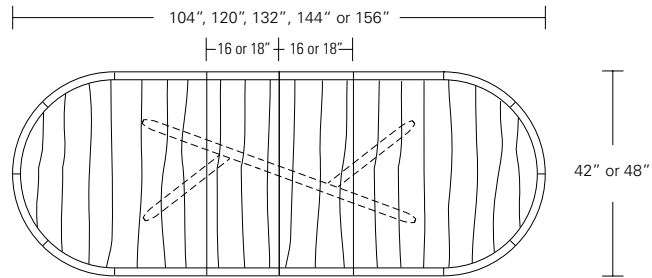

Kemizo Square Table

42"W x 42"D x 29"H
 48"W x 48"D x 29"H
 54"W x 54"D x 29"H
 60"W x 60"D x 29"H
 66"W x 66"D x 29"H
 72"W x 72"D x 29"H

Square Extension Table (w/self-storing leaf)

48"W (68"w/one 20"leaf) x 48"D x 29"H
 54"W (74"w/one 20"leaf) x 54"D x 29"H
 60"W (84"w/one 24"leaf) x 60"D x 29"H
 66"W (90"w/one 24"leaf) x 66"D x 29"H
 72"W (96"w/one 24"leaf) x 72"D x 29"H

Split Base Square Extension Table

48"W (96"w/two 24"leaves) x 48"D x 29"H
 54"W (102"w/two 24"leaves) x 54"D x 29"H
 60"W (108"w/two 24"leaves) x 60"D x 29"H
 66"W (114"w/two 24"leaves) x 66"D x 29"H
 72"W (120"w/two 24"leaves) x 72"D x 29"H

KEMIZO EXTENSION TABLE

84 W x 42 D x 29 1/4 H
(102W w/1 LEAF, 120W w/2 LEAVES)

Extension version shown with self-storing pivoting leaves in Terra Walnut and optional Medium Bronze inlay.

The Kemizo Table features a diagonal linear gesture with rounded corners, softened profiles and an optional metal inlay. The Kemizo Extension Table includes two standard leaves or as shown with self-storing pivoting leaves that fold neatly in the base of the table.

Kemizo Table

- 72" W x 42" D x 29" H
- 84" W x 42" D x 29" H
- 96" W x 42" D x 29" H
- 108" W x 42" D x 29" H
- 120" W x 48" D x 29" H

Kemizo Extension Table

- 72" W (104" w/two 16" leaves) x 42" D x 29 1/4" H
- 84" W (120" w/two 18" leaves) x 42" D x 29 1/4" H
- 96" W (132" w/two 18" leaves) x 42" D x 29 1/4" H
- 108" W (144" w/two 18" leaves) x 42" D x 29 1/4" H
- 120" W (156" w/two 18" leaves) x 48" D x 29 1/4" H