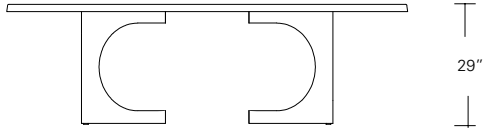

Rectangular Table