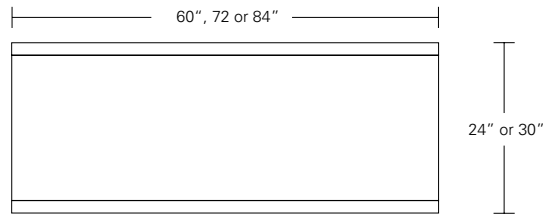

Arris Desk SP