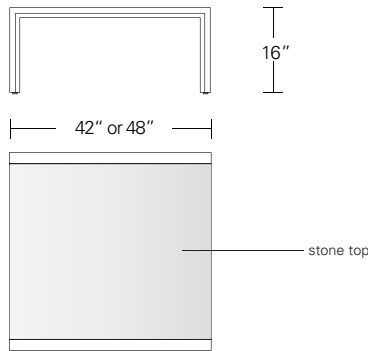

Square Cocktail Table – Leather or Stone top

42"W x 42"D x 16"H
48"W x 48"D x 16"H