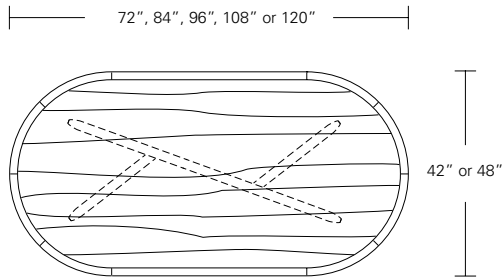

48"W (72" w/one 24" leaf) x 48"D x 29 1/4"H
54"W (78" w/one 24" leaf) x 54"D x 29 1/4"H
60"W (84" w/one 24" leaf) x 60"D x 29 1/4"H
66"W (90" w/one 24" leaf) x 66"D x 29 1/4"H
72"W (96" w/one 24" leaf) x 72"D x 29 1/4"H

Kemizo Table

- 72" W x 42" D x 29" H
- 84" W x 42" D x 29" H
- 96" W x 42" D x 29" H
- 108" W x 42" D x 29" H
- 120" W x 48" D x 29" H

Kemizo Extension Table

- 72" W (104" w/two 16" leaves) x 42" D x 29 1/4" H
- 84" W (120" w/two 18" leaves) x 42" D x 29 1/4" H
- 96" W (132" w/two 18" leaves) x 42" D x 29 1/4" H
- 108" W (144" w/two 18" leaves) x 42" D x 29 1/4" H
- 120" W (156" w/two 18" leaves) x 48" D x 29 1/4" H

KEMIZO RACETRACK TABLE

96 W x 42 D x 29 1/4 H
(114W w/1 LEAF, 132W w/2 LEAVES)

Extension version shown with self-storing pivoting leaves in in Bluff Oak and optional Satin Brass inlay.

The Kemizo Table features a diagonal linear gesture with rounded corners, softened profiles and an optional metal inlay. The Kemizo Extension Table includes two standard leaves or as shown with self-storing pivoting leaves that fold neatly in the base of the table.