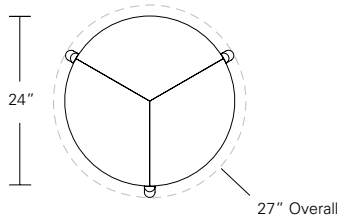

Trillium Side Table 24
24" Diam Top x 24"H
Overall Diam w/ legs 27"

Trillium Side Table 20
20" Diam Top x 20"H
Overall Diam w/ legs 22.75"

DESCRIPTION	FINISH OPTIONS	
Trillium Table: Veneer top with thick veneer edging. Solid wood base with levelers. Inlay Options: Dark bronze, medium bronze, satin brass or satin aluminum. Custom Orders: Custom sizes, woods and finishes are available. Please request a price quotation.	Standard - Natural / Stained: Bronze Ash, Burnt Ash, Ebonized Ash, Grey Ash, Medium Mahogany, Oak, Bluff Oak, Grey Oak, Fumed Oak, Ebonized Oak, Walnut, Medium Walnut, Dark Walnut, Ebonized Walnut, Grey Walnut, Silver Walnut, Terra Walnut, Bronze Walnut, Claro Toned Walnut.	Premium - Cerused / Bleached: Bleached Ash, Cerused Grey Ash, Cerused Bronze Ash, Cerused Burnt Ash, Cerused Mahogany, Cerused Dark Mahogany, Bleached Walnut, Cerused Walnut, Cerused Grey Walnut, Cerused Silver Walnut, Cerused Bronze Walnut, Cerused Oak, Bleached Oak.