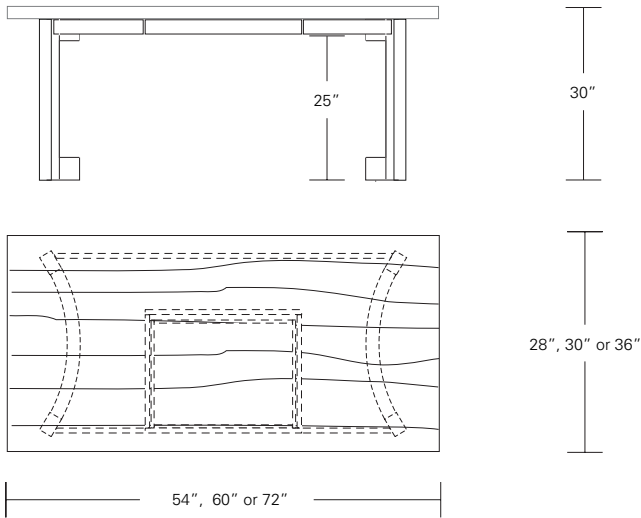

Nexus Desk

- 54"W x 28"D x 30"H
- 60"W x 30"D x 30"H
- 72"W x 36"D x 30"H

DESCRIPTION	FINISH OPTIONS	
Nexus Desk: Veneer top with solid wood or thick veneer edging. Curved base with solid wood vertical frame members. Concealed drawer pull. Standard Options: Add drawer dividers. Delete drawer. Wood grommet, metal grommet. Custom Orders: Custom sizes, woods, and finishes are available. Please request a price quotation.	Standard - Natural / Stained: Bronze Ash, Burnt Ash, Ebonized Ash, Grey Ash, Medium Mahogany, Oak, Bluff Oak, Grey Oak, Fumed Oak, Ebonized Oak, Walnut, Medium Walnut, Dark Walnut, Ebonized Walnut, Grey Walnut, Silver Walnut, Terra Walnut, Bronze Walnut, Claro Toned Walnut.	Premium - Cerused / Bleached: Bleached Ash, Cerused Grey Ash, Cerused Bronze Ash, Cerused Burnt Ash, Cerused Mahogany, Cerused Dark Mahogany, Bleached Walnut, Cerused Walnut, Cerused Grey Walnut, Cerused Silver Walnut, Cerused Bronze Walnut, Cerused Oak, Bleached Oak.