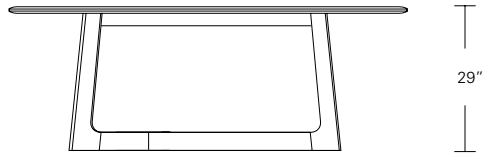

Kemizo Square Table

42"W x 42"D x 29"H
 48"W x 48"D x 29"H
 54"W x 54"D x 29"H
 60"W x 60"D x 29"H
 66"W x 66"D x 29"H
 72"W x 72"D x 29"H

Square Extension Table (w/self-storing leaf)

48"W (68"w/one 20"leaf) x 48"D x 29"H
 54"W (74"w/one 20"leaf) x 54"D x 29"H
 60"W (84"w/one 24"leaf) x 60"D x 29"H
 66"W (90"w/one 24"leaf) x 66"D x 29"H
 72"W (96"w/one 24"leaf) x 72"D x 29"H

Split Base Square Extension Table

48"W (96"w/two 24"leaves) x 48"D x 29"H
 54"W (102"w/two 24"leaves) x 54"D x 29"H
 60"W (108"w/two 24"leaves) x 60"D x 29"H
 66"W (114"w/two 24"leaves) x 66"D x 29"H
 72"W (120"w/two 24"leaves) x 72"D x 29"H

KEMIZO EXTENSION TABLE

84 W x 42 D x 29 1/4 H
(102W w/1 LEAF, 120W w/2 LEAVES)

Extension version shown with self-storing pivoting leaves in Terra Walnut and optional Medium Bronze inlay.

The Kemizo Table features a diagonal linear gesture with rounded corners, softened profiles and an optional metal inlay. The Kemizo Extension Table includes two standard leaves or as shown with self-storing pivoting leaves that fold neatly in the base of the table.

Kemizo Table

- 72" W x 42" D x 29" H
- 84" W x 42" D x 29" H
- 96" W x 42" D x 29" H
- 108" W x 42" D x 29" H
- 120" W x 48" D x 29" H

Kemizo Extension Table

- 72" W (104" w/two 16" leaves) x 42" D x 29 1/4" H
- 84" W (120" w/two 18" leaves) x 42" D x 29 1/4" H
- 96" W (132" w/two 18" leaves) x 42" D x 29 1/4" H
- 108" W (144" w/two 18" leaves) x 42" D x 29 1/4" H
- 120" W (156" w/two 18" leaves) x 48" D x 29 1/4" H