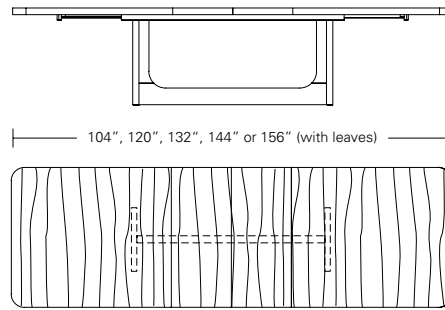

BRUNEAU TABLE

Bruneau Table

72"W x 38"D x 29"H 108"W x 44"D x 29"H
 84"W x 40"D x 29"H 120"W x 48"D x 29"H
 96"W x 42"D x 29"H

Bruneau Extension Table E (w/ end caps)

72"W (104"w/two 16"leaves) x 38"D x 29"H
 84"W (120"w/two 18"leaves) x 40"D x 29"H
 96"W (132"w/two 18"leaves) x 42"D x 29"H
 108"W (144"w/two 18"leaves) x 44"D x 29"H
 120"W (156"w/two 18"leaves) x 48"D x 29"H

Bruneau Extension Table E (with leaves on ends)

Bruneau Extension Table C (w/ leaves in center)

72"W (104"w/two 16"leaves) x 38"D x 29 1/4"H
 84"W (120"w/two 18"leaves) x 40"D x 29 1/4"H
 96"W (132"w/two 18"leaves) x 42"D x 29 1/4"H
 108"W (144"w/two 18"leaves) x 44"D x 29 1/4"H
 120"W (156"w/two 18"leaves) x 48"D x 29 1/4"H