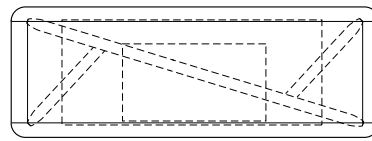

KEMIZO CONSOLE

60 W x 18 D x 32 H

Shown in Grey Ash with optional Satin Aluminum inlay.

The Kemizo Console features a diagonal base stretcher with intersecting legs, rounded corners, and softened profiles. This streamlined version includes a lightly scaled top with an optional metal inlay outlining the table top, legs and base. Available with an optional recessed drawer and apron detail.