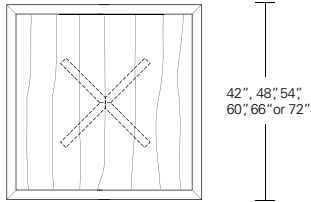

Verona Round Table

42"W x 42"D x 29"H
 48"W x 48"D x 29"H
 54"W x 54"D x 29"H
 60"W x 60"D x 29"H
 66"W x 66"D x 29"H
 72"W x 72"D x 29"H

Round Extension Table (w/self-storing leaf)

48"W (68" w/one 20" leaf) x 48"D x 29"H
 54"W (74" w/one 20" leaf) x 54"D x 29"H
 60"W (84" w/one 24" leaf) x 60"D x 29"H
 66"W (90" w/one 24" leaf) x 66"D x 29"H
 72"W (96" w/one 24" leaf) x 72"D x 29"H

Split Base Round Extension Table

48"W (96" w/two 24" leaves) x 48"D x 29"H
 54"W (102" w/two 24" leaves) x 54"D x 29"H
 60"W (108" w/two 24" leaves) x 60"D x 29"H
 66"W (114" w/two 24" leaves) x 66"D x 29"H
 72"W (120" w/two 24" leaves) x 72"D x 29"H

Verona Square Table

42"W x 42"D x 29"H
 48"W x 48"D x 29"H
 54"W x 54"D x 29"H
 60"W x 60"D x 29"H
 66"W x 66"D x 29"H
 72"W x 72"D x 29"H

Square Extension Table (w/self-storing leaf)

48"W (68" w/one 20" leaf) x 48"D x 29"H
 54"W (74" w/one 20" leaf) x 54"D x 29"H
 60"W (84" w/one 24" leaf) x 60"D x 29"H
 66"W (90" w/one 24" leaf) x 66"D x 29"H
 72"W (96" w/one 24" leaf) x 72"D x 29"H