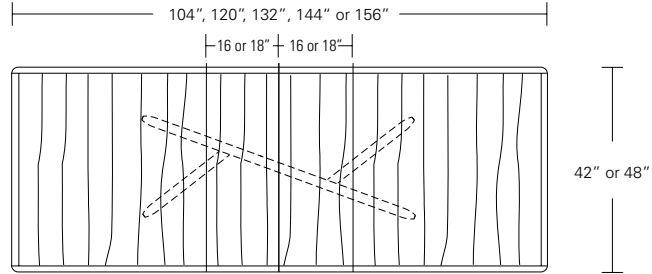

Kemizo Square Table

42"W x 42"D x 29"H
 48"W x 48"D x 29"H
 54"W x 54"D x 29"H
 60"W x 60"D x 29"H
 66"W x 66"D x 29"H
 72"W x 72"D x 29"H

Square Extension Table (w/self-storing leaf)

48"W (68"w/one 20"leaf) x 48"D x 29"H
 54"W (74"w/one 20"leaf) x 54"D x 29"H
 60"W (84"w/one 24"leaf) x 60"D x 29"H
 66"W (90"w/one 24"leaf) x 66"D x 29"H
 72"W (96"w/one 24"leaf) x 72"D x 29"H

Split Base Square Extension Table

48"W (96"w/two 24"leaves) x 48"D x 29"H
 54"W (102"w/two 24"leaves) x 54"D x 29"H
 60"W (108"w/two 24"leaves) x 60"D x 29"H
 66"W (114"w/two 24"leaves) x 66"D x 29"H
 72"W (120"w/two 24"leaves) x 72"D x 29"H

KEMIZO EXTENSION TABLE

84 W x 42 D x 29 1/4 H
(102W w/1 LEAF, 120W w/2 LEAVES)

Extension version shown with self-storing pivoting leaves in Terra Walnut and optional Medium Bronze inlay.

The Kemizo Table features a diagonal linear gesture with rounded corners, softened profiles and an optional metal inlay. The Kemizo Extension Table includes two standard leaves or as shown with self-storing pivoting leaves that fold neatly in the base of the table.

Kemizo Table

- 72" W x 42" D x 29" H
- 84" W x 42" D x 29" H
- 96" W x 42" D x 29" H
- 108" W x 42" D x 29" H
- 120" W x 48" D x 29" H

Kemizo Extension Table

- 72" W (104" w/two 16" leaves) x 42" D x 29 1/4" H
- 84" W (120" w/two 18" leaves) x 42" D x 29 1/4" H
- 96" W (132" w/two 18" leaves) x 42" D x 29 1/4" H
- 108" W (144" w/two 18" leaves) x 42" D x 29 1/4" H
- 120" W (156" w/two 18" leaves) x 48" D x 29 1/4" H