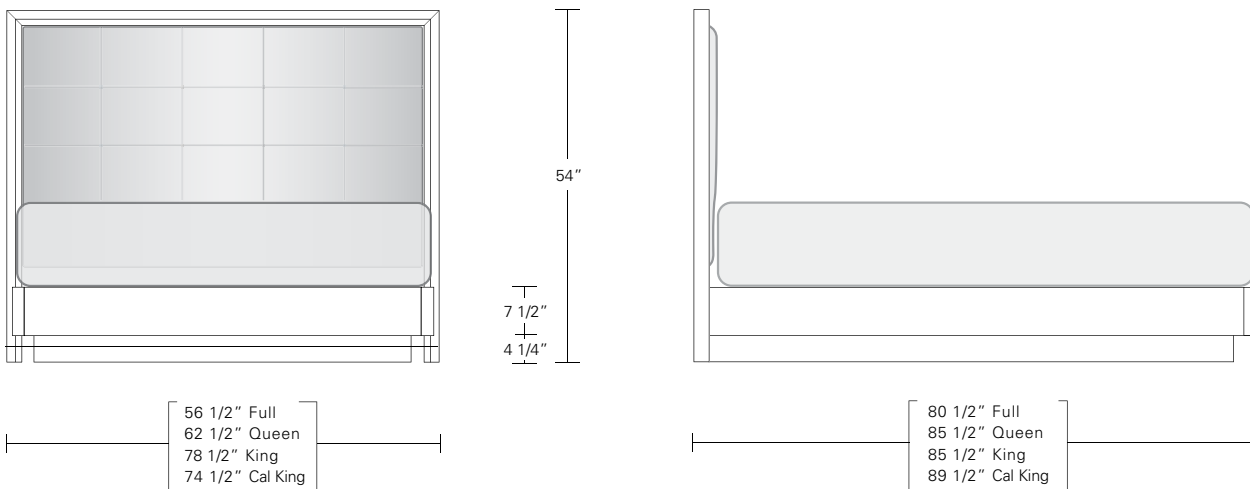

Arris Platform Bed (mattress required)

DESCRIPTION	FINISH OPTIONS	
Arris Bed: Profiled and mitered solid wood headboard frame with upholstered panel. Upholstered or wood rails. Recessed base with levelers. Standard Options: Wood or upholstered rails. COM or COL. Custom Orders: Custom sizes, woods and finishes are available. Please request a price quotation.	Standard - Natural / Stained: Bronze Ash, Burnt Ash, Ebonized Ash, Grey Ash, Medium Mahogany, Oak, Bluff Oak, Grey Oak, Fumed Oak, Ebonized Oak, Walnut, Medium Walnut, Dark Walnut, Ebonized Walnut, Grey Walnut, Silver Walnut, Terra Walnut, Bronze Walnut, Claro Toned Walnut.	Premium - Cerused / Bleached: Bleached Ash, Cerused Grey Ash, Cerused Bronze Ash, Cerused Burnt Ash, Cerused Mahogany, Cerused Dark Mahogany, Bleached Walnut, Cerused Walnut, Cerused Grey Walnut, Cerused Silver Walnut, Cerused Bronze Walnut, Cerused Oak, Bleached Oak.
	Fabric and Leather Requirements COM: Headboard 2 1/2 yards. Headboard and Rails 6 yards. 54" wide plain fabric. Repeats and fabric less than 54" wide may require additional yardage. COL: Headboard 45 square feet. Headboard and Rails 108 square feet. Hides need to be 50-55 square feet. Smaller hides may require additional square feet. Claro Walnut Headboard with live edge- at additional cost.