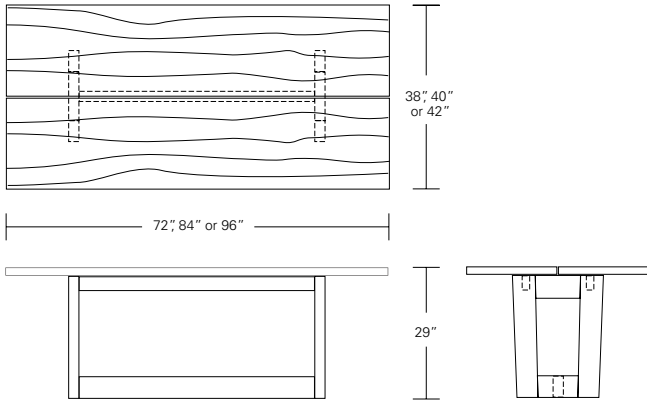

DUETTE EXTENSION TABLE - LIVE EDGE

**84W x 40D x 29H
(116W W/ 2 LEAVES)**

Shown in optional Claro Walnut top with live edge and Claro Toned Walnut base.

Exquisite matched sets of extra long live edge slabs allow a continuous natural edge along the main table and its accompanying leaves. A pull-out apron from under each table end provides support and alignment for the leaves. Duette Extension Tables are available in a variety of sizes and in straight edged versions.