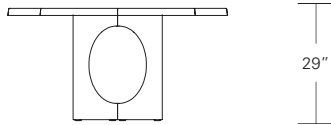

48"W (72" w/one 24" leaf) x 48"D x 29 1/4"H
54"W (78" w/one 24" leaf) x 54"D x 29 1/4"H
60"W (84" w/one 24" leaf) x 60"D x 29 1/4"H
66"W (90" w/one 24" leaf) x 66"D x 29 1/4"H
72"W (96" w/one 24" leaf) x 72"D x 29 1/4"H

Square Extension Table (split base with two leaves)

48"W (96" w/two 24" leaves) x 48"D x 29 1/4"H
54"W (102" w/two 24" leaves) x 54"D x 29 1/4"H
60"W (108" w/two 24" leaves) x 60"D x 29 1/4"H
66"W (114" w/two 24" leaves) x 66"D x 29 1/4"H
72"W (120" w/two 24" leaves) x 72"D x 29 1/4"H

CAMEO SQUARE EXTENSION TABLE

Shown in Ebonized Ash with Medium Bronze metal inlay.

The Cameo Square Extension Table features a graphic geometric base design that forms two intersecting circles. The base splits to accommodate one or two 24" leaves. Cameos are available in several shapes, sizes, and in fixed or extension versions. A wide range of wood finishes and metal inlay options offer endless variations.

54W x 54D x 29H
(78" w/1 LEAF, 102" w/2 LEAVES)

CAMEO ROUND & SQUARE TABLE

29"

25 1/2" 29 1/4"

72", 78", 84", 90" or 96"

96", 102", 108", 114" or 120"

42", 48", 54",
60", 66" or 72"

Cameo Round Table