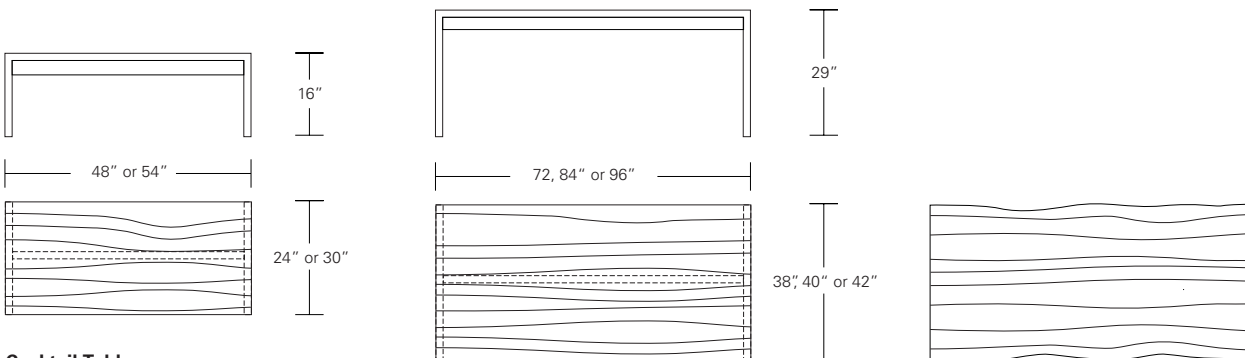

Cocktail Table

48"W x 24"D x 16"H
54"W x 30"D x 16"H

Table

72"W x 38"D x 29"H
84"W x 40"D x 29"H
96"W x 42"D x 29"H

live edge option
(depending on availability)

DESCRIPTION FINISH OPTIONS

Timbre Bench, Console, Table:

Solid wood wrap with waterfall grain (depending on slab availability).

Custom Orders:

Custom sizes, woods and finishes are available. Please request a price quotation.

Standard - Natural / Stained:

Bronze Ash, Burnt Ash, Ebonized Ash, Grey Ash, Medium Mahogany, Oak, Bluff Oak, Grey Oak, Fumed Oak, Ebonized Oak, Walnut, Medium Walnut, Dark Walnut, Ebonized Walnut, Grey Walnut, Silver Walnut, Terra Walnut, Bronze Walnut, Claro Toned Walnut.

Premium - Cerused / Bleached:

Bleached Ash, Cerused Grey Ash, Cerused Bronze Ash, Cerused Burnt Ash, Cerused Mahogany, Cerused Dark Mahogany, Bleached Walnut, Cerused Walnut, Cerused Grey Walnut, Cerused Silver Walnut, Cerused Bronze Walnut, Cerused Oak, Bleached Oak.