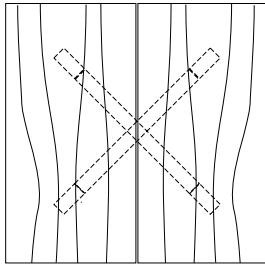

DUETTE COCKTAIL TABLE

42", 48", 54" or 60"