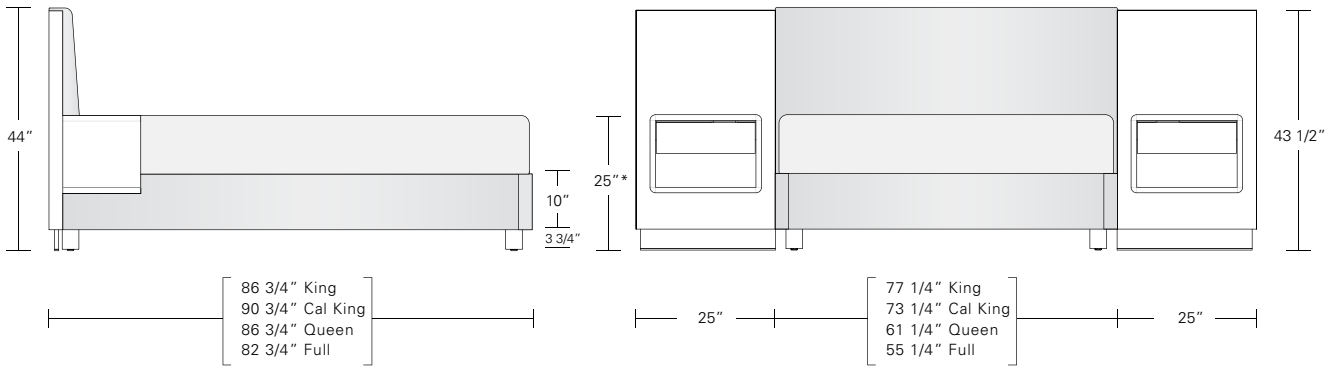

Napa Bed Ensemble 1 - Square Corners on Headboard, Night Cabinet 1

Napa Bed Ensemble 2 - Rounded Corners on Headboard, Night Cabinet 2

Napa Bed Night Cabinet 1 - Linear Tab Pull on top of drawer
 * 25" table height can be adjusted to mattress height