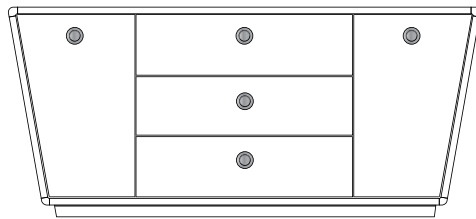

Contour Sideboard 60"W x 21"D x 32"H
72"W x 21"D x 32"H
84"W x 21"D x 32"H

DESCRIPTION	FINISH OPTIONS	
Contour Buffet, Sideboard & Console Veneer panels with radiused solid wood corners. Veneered fronts. Standard Options: Satin Lacquer fronts, two tone finish. Hardware Options: Dark bronze, satin or polished stainless steel recessed pulls Custom Orders: Custom sizes, woods and finishes are available. Please request a price quotation.	Standard - Natural / Stained: Bronze Ash, Burnt Ash, Ebonized Ash, Grey Ash, Medium Mahogany, Oak, Bluff Oak, Grey Oak, Fumed Oak, Ebonized Oak, Walnut, Medium Walnut, Dark Walnut, Ebonized Walnut, Grey Walnut, Silver Walnut, Terra Walnut, Bronze Walnut, Claro Toned Walnut.	Premium - Cerused / Bleached: Bleached Ash, Cerused Grey Ash, Cerused Bronze Ash, Cerused Burnt Ash, Cerused Mahogany, Cerused Dark Mahogany, Bleached Walnut, Cerused Walnut, Cerused Grey Walnut, Cerused Silver Walnut, Cerused Bronze Walnut, Cerused Oak, Bleached Oak.