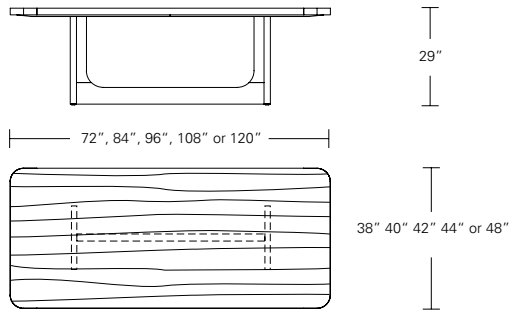

BRUNEAU TABLE

Bruneau Table

72"W x 38"D x 29"H 108"W x 44"D x 29"H
 84"W x 40"D x 29"H 120"W x 48"D x 29"H
 96"W x 42"D x 29"H

Bruneau Extension Table E (w/ end caps)

72"W (104"w/two 16"leaves) x 38"D x 29"H
 84"W (120"w/two 18"leaves) x 40"D x 29"H
 96"W (132"w/two 18"leaves) x 42"D x 29"H
 108"W (144"w/two 18"leaves) x 44"D x 29"H
 120"W (156"w/two 18"leaves) x 48"D x 29"H

Bruneau Extension Table E (with leaves on ends)

Bruneau Extension Table C (w/ leaves in center)

72"W (104"w/two 16"leaves) x 38"D x 29 1/4"H
 84"W (120"w/two 18"leaves) x 40"D x 29 1/4"H
 96"W (132"w/two 18"leaves) x 42"D x 29 1/4"H
 108"W (144"w/two 18"leaves) x 44"D x 29 1/4"H
 120"W (156"w/two 18"leaves) x 48"D x 29 1/4"H

BRUNEAU EXTENSION TABLE

**96W x 42D x 29.25H
(132" w/2 18" LEAVES)**

Shown in Walnut with Medium Bronze metal.

The Bruneau Extension "E" features pull-out end caps with radiused corners to add the table leaves. The metal end caps create a linear closure to the open ends of the modern trestle base. Available in extension or in fixed versions in a wide range of sizes and finishes.