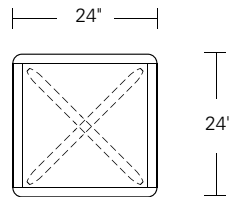

Round
24"W x 24"D x 24"H

Square
24"W x 24"D x 24"H

Rectangular
30"W x 22"D x 24"H