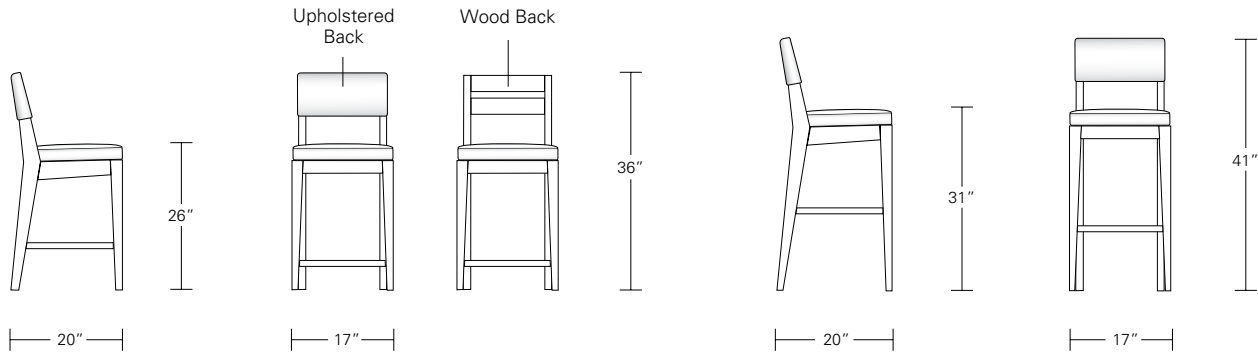

Bar Stool

Counter Stool

CHEVRON BAR AND COUNTER STOOL

21W x 22D x 40/45H

Shown in Grey Walnut in COL.

With their tapered, angular legs, softly-profiled backs and brushed aluminum footrests, these full-sized stools echo mid-century design. They are available in counter and bar heights. Swivel option available.