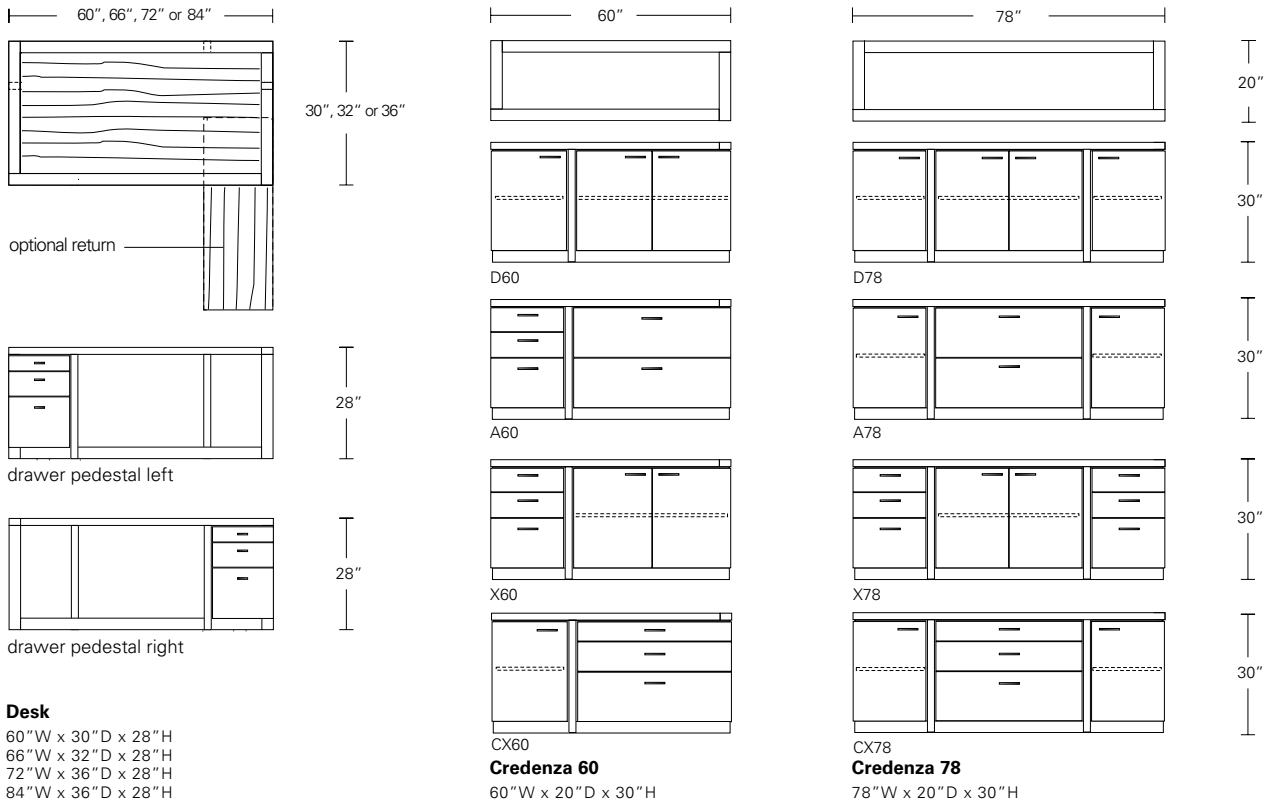

OFFSET DESK & CREDENZA

DESCRIPTION	FINISH OPTIONS	
Offset Desk: Veneer top with solid wood frame. Solid wood base with levelers. Standard Options: Bar pulls in satin brass, medium bronze, dark bronze, and satin or polished stainless steel. Wood or metal grommet same finish as hardware and modesty panel. Custom Orders: Custom sizes, woods and finishes are available. Please request a price quotation.	Standard - Natural / Stained: Bronze Ash, Burnt Ash, Ebonized Ash, Grey Ash, Medium Mahogany, Oak, Bluff Oak, Grey Oak, Fumed Oak, Ebonized Oak, Walnut, Medium Walnut, Dark Walnut, Ebonized Walnut, Grey Walnut, Silver Walnut, Terra Walnut, Bronze Walnut, Claro Toned Walnut.	Premium - Cerused / Bleached: Bleached Ash, Cerused Grey Ash, Cerused Bronze Ash, Cerused Burnt Ash, Cerused Mahogany, Cerused Dark Mahogany, Bleached Walnut, Cerused Walnut, Cerused Grey Walnut, Cerused Silver Walnut, Cerused Bronze Walnut, Cerused Oak, Bleached Oak.