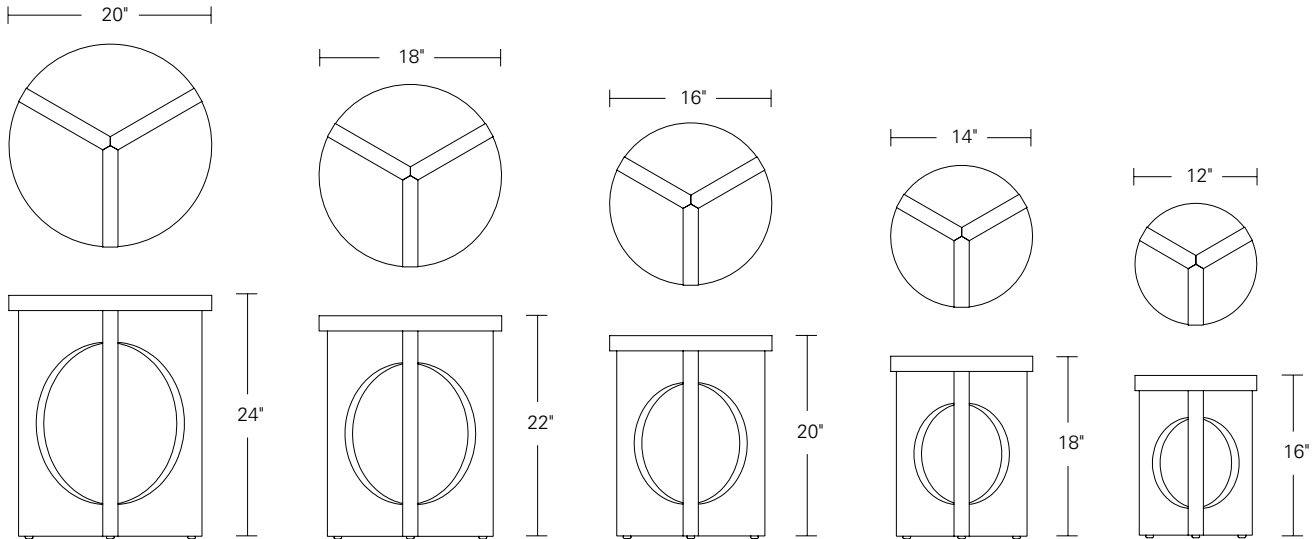

Cameo Side Tables:

- 20" W x 20" D x 24" H
- 18" W x 18" D x 22" H
- 16" W x 16" D x 20" H
- 14" W x 14" D x 18" H
- 12" W x 12" D x 16" H

DESCRIPTION	FINISH OPTIONS	
Cameo Side Tables: Solid wood table top and base with or without optional raised metal inlay. Inlay Options: Dark bronze, medium bronze, satin brass, or satin aluminum. Custom Orders: Custom sizes, woods and finishes are available. Please request a price quotation.	Standard - Natural / Stained: Bronze Ash, Burnt Ash, Ebonized Ash, Grey Ash, Medium Mahogany, Oak, Bluff Oak, Grey Oak, Fumed Oak, Ebonized Oak, Walnut, Medium Walnut, Dark Walnut, Ebonized Walnut, Grey Walnut, Silver Walnut, Terra Walnut, Bronze Walnut, Claro Toned Walnut.	Premium - Cerused / Bleached: Bleached Ash, Cerused Grey Ash, Cerused Bronze Ash, Cerused Burnt Ash, Cerused Mahogany, Cerused Dark Mahogany, Bleached Walnut, Cerused Walnut, Cerused Grey Walnut, Cerused Silver Walnut, Cerused Bronze Walnut, Cerused Oak, Bleached Oak.