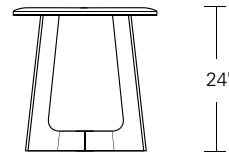

Square
24"W x 24"D x 24"H