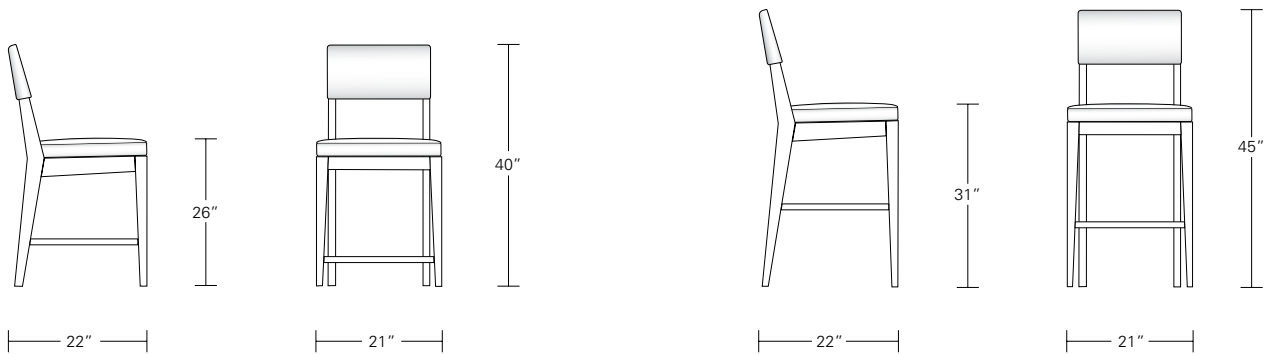

Chevron Counter Stool

21"W x 22"D x 40"H

Chevron Bar Stool

21"W x 22"D x 45"H

DESCRIPTION	FINISH OPTIONS	
Cadet & Chevron Stool: Solid wood frame with upholstered seat. Brushed aluminum toe rail on stool. Standard Options: COM or COL. Upholstered or wood seat. Seat with top stitching. Swivel seat. Custom Orders: Custom sizes, woods and finishes are available. Please request a price quotation.	Standard - Natural / Stained: Bronze Ash, Burnt Ash, Ebonized Ash, Grey Ash, Medium Mahogany, Oak, Bluff Oak, Grey Oak, Fumed Oak, Ebonized Oak, Walnut, Medium Walnut, Dark Walnut, Ebonized Walnut, Grey Walnut, Silver Walnut, Terra Walnut, Bronze Walnut, Claro Toned Walnut.	Premium - Cerused / Bleached: Bleached Ash, Cerused Grey Ash, Cerused Bronze Ash, Cerused Burnt Ash, Cerused Mahogany, Cerused Dark Mahogany, Bleached Walnut, Cerused Walnut, Cerused Grey Walnut, Cerused Silver Walnut, Cerused Bronze Walnut, Cerused Oak, Bleached Oak.
	Fabric and Leather Requirements COM: 1 yard for stool with upholstered back, 3/4 yard for stool with wood back. 54" wide plain fabric. Repeats and fabric less than 54" wide may require additional yardage. COL: 18 sqft. for stool with upholstered back, 15 sqft. for stool with wood back. Hides need to be 50-55 square feet. Smaller hides may require additional square feet.