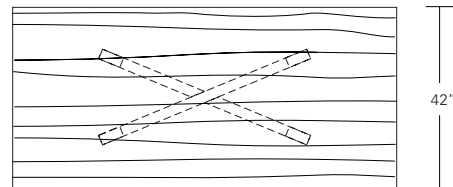

Duette Table X Base

72\"/>

DESCRIPTION	FINISH OPTIONS	
Duette Table: Solid wood table top. Solid wood base with levelers. Standard Options: Extension version. Butterfly inlay in satin brass, dark bronze or satin stainless steel. Custom Orders: Custom sizes, woods and finishes are available. Please request a price quotation.	Standard - Natural / Stained: Bronze Ash, Burnt Ash, Ebonized Ash, Grey Ash, Medium Mahogany, Oak, Bluff Oak, Grey Oak, Fumed Oak, Ebonized Oak, Walnut, Medium Walnut, Dark Walnut, Ebonized Walnut, Grey Walnut, Silver Walnut, Terra Walnut, Bronze Walnut, Claro Toned Walnut.	Premium - Cerused / Bleached: Bleached Ash, Cerused Grey Ash, Cerused Bronze Ash, Cerused Burnt Ash, Cerused Mahogany, Cerused Dark Mahogany, Bleached Walnut, Cerused Walnut, Cerused Grey Walnut, Cerused Silver Walnut, Cerused Bronze Walnut, Cerused Oak, Bleached Oak.
	Custom Finishes Claro Walnut table top with square edge- at additional cost. Claro Walnut* table top with live edge (square only).- at additional cost.