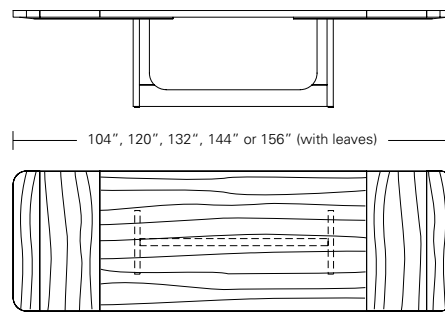

Bruneau Extension Table E (with leaves on ends)

Bruneau Extension Table C (w/ leaves in center)

72"W (104"w/two 16"leaves) x 38"D x 29 1/4"H
 84"W (120"w/two 18"leaves) x 40"D x 29 1/4"H
 96"W (132"w/two 18"leaves) x 42"D x 29 1/4"H
 108"W (144"w/two 18"leaves) x 44"D x 29 1/4"H
 120"W (156"w/two 18"leaves) x 48"D x 29 1/4"H

BRUNEAU EXTENSION TABLE

**96W x 42D x 29.25H
(132" w/2 18" LEAVES)**

Shown in Walnut with Medium Bronze metal.

The Bruneau Extension "E" features pull-out end caps with radiused corners to add the table leaves. The metal end caps create a linear closure to the open ends of the modern trestle base. Available in extension or in fixed versions in a wide range of sizes and finishes.

BRUNEAU TABLE

Bruneau Table

72"W x 38"D x 29"H 108"W x 44"D x 29"H
 84"W x 40"D x 29"H 120"W x 48"D x 29"H
 96"W x 42"D x 29"H

Bruneau Extension Table E (w/ end caps)

72"W (104"w/two 16"leaves) x 38"D x 29"H
 84"W (120"w/two 18"leaves) x 40"D x 29"H
 96"W (132"w/two 18"leaves) x 42"D x 29"H
 108"W (144"w/two 18"leaves) x 44"D x 29"H
 120"W (156"w/two 18"leaves) x 48"D x 29"H