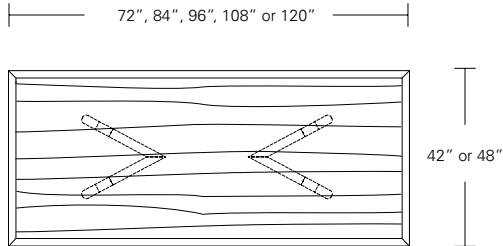

CAMEO TABLE/DESK OPTIONS

96W x 42D x 29H

Shown in Ebonized Ash with Satin Aluminum inlay and optional wood grommets with wire management.

The Cameo Table with its graphic base design functions well as a modern table-desk with the addition of wood grommets and wire management through the base. Cameos are available in several shapes, sizes, and in fixed or extension versions. A wide range of wood stains and metal inlay options offer endless combinations of finishes and detailing.