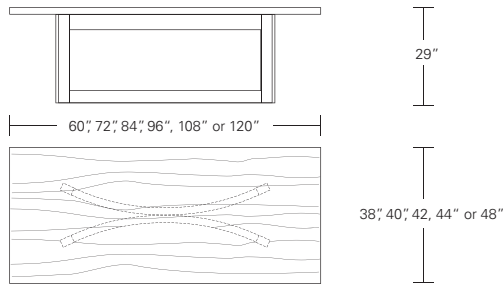

NEXUS TABLE