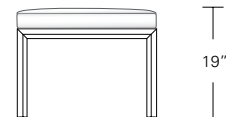

Arris Ottoman