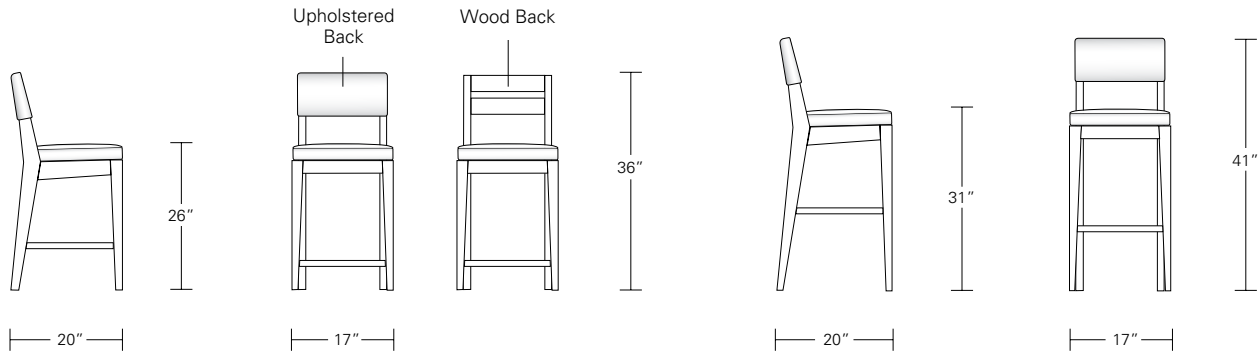

Cadet Counter Stool

17"W x 20"D x 36"H

Cadet Bar Stool

17"W x 20"D x 41"H