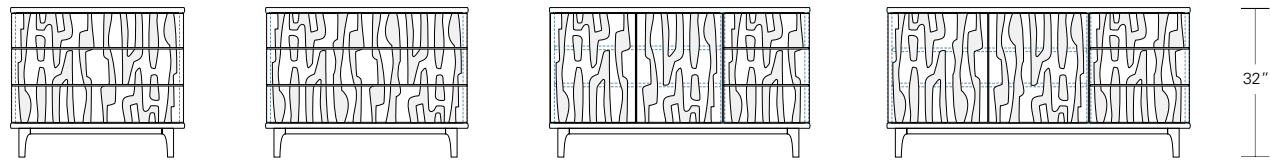

D36 - 2 doors

D42 - 2 doors

D 54 - 3 doors

D63 - 3 doors

A36 - 3 drawers

A42 - 3 drawers

X 54 - 2 doors and 3 drawers

X63 - 2 doors and 3 drawers