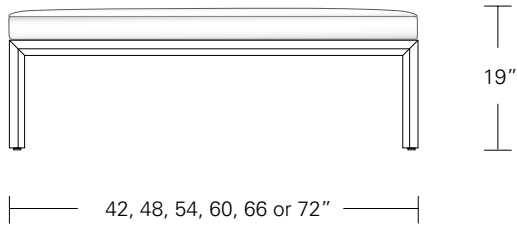

Arris Ottoman

21"W x 17"D x 19"H
27"W x 17"D x 19"H
33"W x 17"D x 19"H
36"W x 17"D x 19"H

Arris Bench

42"W x 17"D x 19"H
48"W x 17"D x 19"H
54"W x 17"D x 19"H
60"W x 17"D x 19"H
66"W x 17"D x 19"H
72"W x 17"D x 19"H

DESCRIPTION	FINISH OPTIONS	
Arris Ottoman & Bench: Profiled and mitered solid wood frame with upholstered seat. Levelers. Custom Orders: Custom sizes, woods and finishes are available. Please request a price quotation.	Standard - Natural / Stained: Bronze Ash, Burnt Ash, Ebonized Ash, Grey Ash, Medium Mahogany, Oak, Bluff Oak, Grey Oak, Fumed Oak, Ebonized Oak, Walnut, Medium Walnut, Dark Walnut, Ebonized Walnut, Grey Walnut, Silver Walnut, Terra Walnut, Bronze Walnut, Claro Toned Walnut.	Premium - Cerused / Bleached: Bleached Ash, Cerused Grey Ash, Cerused Bronze Ash, Cerused Burnt Ash, Cerused Mahogany, Cerused Dark Mahogany, Bleached Walnut, Cerused Walnut, Cerused Grey Walnut, Cerused Silver Walnut, Cerused Bronze Walnut, Cerused Oak, Bleached Oak.