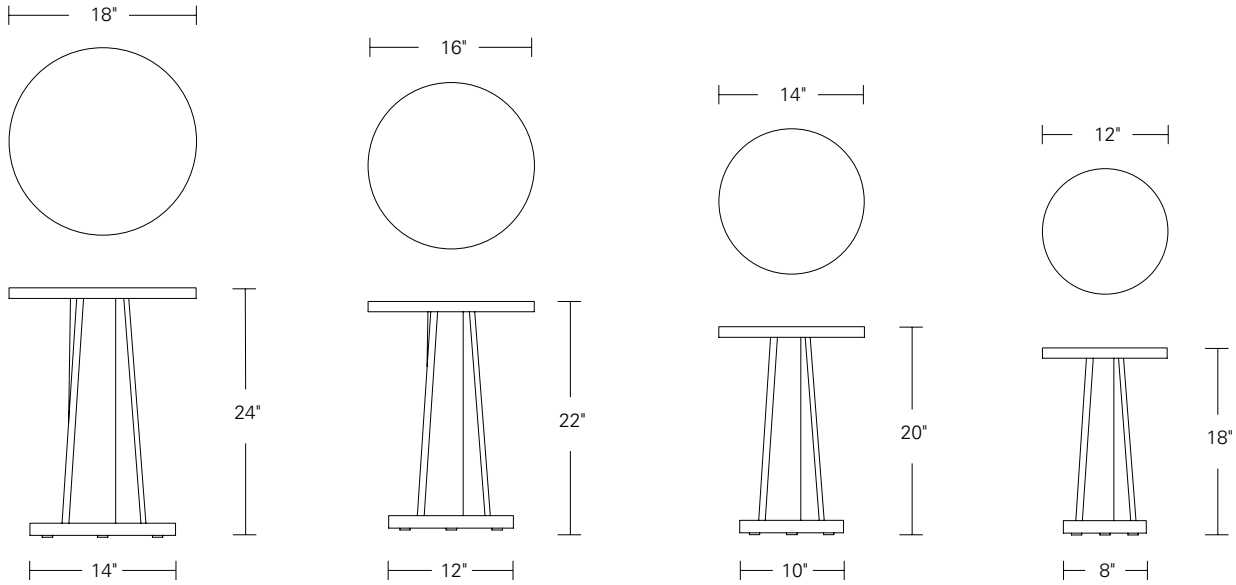

Gem Drink Tables:

- 18"W x 18"D x 24"H
- 16"W x 16"D x 22"H
- 14"W x 14"D x 20"H
- 12"W x 12"D x 18"H

DESCRIPTION	FINISH OPTIONS	
Gem Drink Tables: Solid wood top and column. Quartz base with felt glides. Custom Orders: Custom sizes, woods and finishes are available. Please request a price quotation.	Standard - Natural / Stained: Bronze Ash, Burnt Ash, Ebonized Ash, Grey Ash, Medium Mahogany, Oak, Bluff Oak, Grey Oak, Fumed Oak, Ebonized Oak, Walnut, Medium Walnut, Dark Walnut, Ebonized Walnut, Grey Walnut, Silver Walnut, Terra Walnut, Bronze Walnut, Claro Toned Walnut.	Premium - Cerused / Bleached: Bleached Ash, Cerused Grey Ash, Cerused Bronze Ash, Cerused Burnt Ash, Cerused Mahogany, Cerused Dark Mahogany, Bleached Walnut, Cerused Walnut, Cerused Grey Walnut, Cerused Silver Walnut, Cerused Bronze Walnut, Cerused Oak, Bleached Oak.