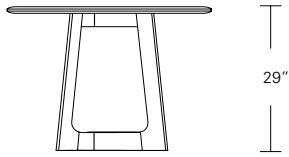

Kemizo Table

- 72" W x 42" D x 29" H
- 84" W x 42" D x 29" H
- 96" W x 42" D x 29" H
- 108" W x 42" D x 29" H
- 120" W x 48" D x 29" H

Kemizo Extension Table

- 72" W (104" w/two 16" leaves) x 42" D x 29 1/4" H
- 84" W (120" w/two 18" leaves) x 42" D x 29 1/4" H
- 96" W (132" w/two 18" leaves) x 42" D x 29 1/4" H
- 108" W (144" w/two 18" leaves) x 42" D x 29 1/4" H
- 120" W (156" w/two 18" leaves) x 48" D x 29 1/4" H

Kemizo Round Table

42"W x 42"D x 29"H
 48"W x 48"D x 29"H
 54"W x 54"D x 29"H
 60"W x 60"D x 29"H
 66"W x 66"D x 29"H
 72"W x 72"D x 29"H

Round Extension Table (w/self-storing leaf)

48"W (68"w/one 20"leaf) x 48"D x 29"H
 54"W (74"w/one 20"leaf) x 54"D x 29"H
 60"W (84"w/one 24"leaf) x 60"D x 29"H
 66"W (90"w/one 24"leaf) x 66"D x 29"H
 72"W (96"w/one 24"leaf) x 72"D x 29"H