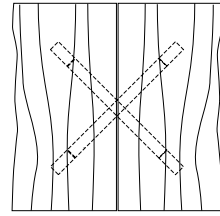

live edge option