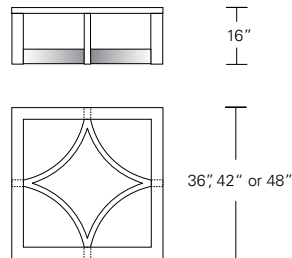

Base Only for Round Top

36"W x 36"D x 16"H
42"W x 42"D x 16"H
48"W x 48"D x 16"H

Round Inset Glass Top

Round Wood Top

Base Only for Square Top

36"W x 36"D x 16"H
42"W x 42"D x 16"H
48"W x 48"D x 16"H

Square Inset Glass Top