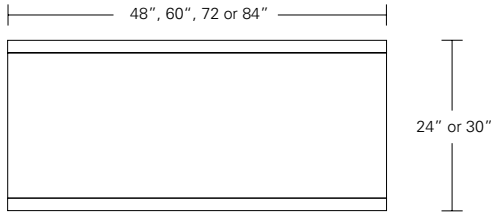

Desk

DESCRIPTION	FINISH OPTIONS	
Arris Desk & Console: Profiled and mitered solid wood frame with veneer top. Levelers. Standard Options: Drawers, drawer dividers, shelves, Leather top, modesty panel, leg wire-chase, wood or metal grommets to match hardware. Satin brass, medium bronze, dark bronze, and satin or polished stainless steel pulls. Custom Orders: Custom sizes, woods and finishes are available. Please request a price quotation.	Standard - Natural / Stained: Bronze Ash, Burnt Ash, Ebonized Ash, Grey Ash, Medium Mahogany, Oak, Bluff Oak, Grey Oak, Fumed Oak, Ebonized Oak, Walnut, Medium Walnut, Dark Walnut, Ebonized Walnut, Grey Walnut, Silver Walnut, Terra Walnut, Bronze Walnut, Claro Toned Walnut.	Premium - Cerused / Bleached: Bleached Ash, Cerused Grey Ash, Cerused Bronze Ash, Cerused Burnt Ash, Cerused Mahogany, Cerused Dark Mahogany, Bleached Walnut, Cerused Walnut, Cerused Grey Walnut, Cerused Silver Walnut, Cerused Bronze Walnut, Cerused Oak, Bleached Oak.