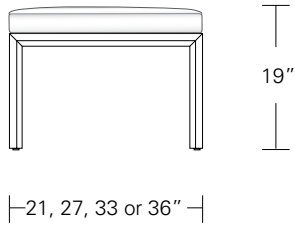

Arris Ottoman

21"W x 17"D x 19"H
27"W x 17"D x 19"H
33"W x 17"D x 19"H
36"W x 17"D x 19"H