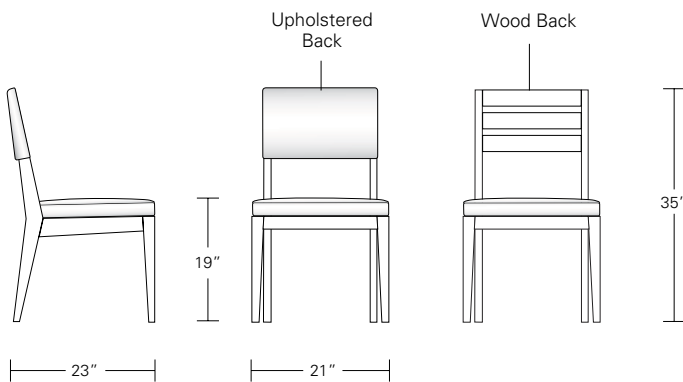

ARM: 23 1/2W x 23D x 35H
SIDE: 21W x 23D x 35H

Cadet Chair

19"W x 22"D x 33"H

Cadet Arm Chair

21 1/2"W x 22"D x 33"H

Chevron Chair

21"W x 23"D x 35"H

Chevron Arm Chair