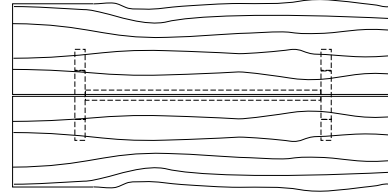

Duette Live Edge Option