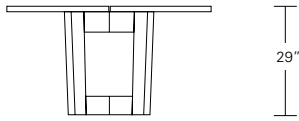

DUETTE ROUND & SQUARE TABLES