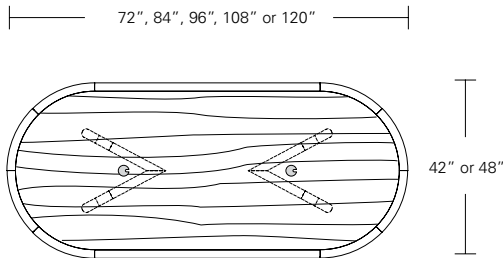

BRUNEAU TABLE

Bruneau Table

72"W x 38"D x 29"H 108"W x 44"D x 29"H
 84"W x 40"D x 29"H 120"W x 48"D x 29"H
 96"W x 42"D x 29"H

Bruneau Extension Table E (w/ end caps)

72"W (104"w/two 16"leaves) x 38"D x 29"H
 84"W (120"w/two 18"leaves) x 40"D x 29"H
 96"W (132"w/two 18"leaves) x 42"D x 29"H
 108"W (144"w/two 18"leaves) x 44"D x 29"H
 120"W (156"w/two 18"leaves) x 48"D x 29"H

Square Extension Table (split base with two leaves)

48"W (96" w/two 24" leaves) x 48"D x 29 1/4"H
54"W (102" w/two 24" leaves) x 54"D x 29 1/4"H
60"W (108" w/two 24" leaves) x 60"D x 29 1/4"H
66"W (114" w/two 24" leaves) x 66"D x 29 1/4"H
72"W (120" w/two 24" leaves) x 72"D x 29 1/4"H

CAMEO RACETRACK TABLE

96W x 42D x 29H

Shown in Walnut with
Dark Bronze inlay.

The Cameo Table features sweeping circular cut-outs in its solid wood table base. The negative space created forms a compelling visual design matrix. The Cameo is available in several sizes, shapes and in fixed or extension versions. An optional metal inlay outlines the table top and the edges of the table base.

Rectangular Table

Extension Table

Racetrack Table

Racetrack Extension Table

72"W x 42"D x 29"H
 84"W x 42"D x 29"H
 96"W x 42"D x 29"H
 108"W x 42"D x 29"H
 120"W x 48"D x 29"H

72"W (96" w/one leaf, 120" w/two 24"leaves) x 42"D x 29 1/4"H
 84"W (108" w/one leaf, 132" w/two 24"leaves) x 42"D x 29 1/4"H
 96"W (120" w/one leaf, 144" w/two 24"leaves) x 42"D x 29 1/4"H
 108"W (132" w/one leaf, 156" w/two 24"leaves) x 42"D x 29 1/4"H
 120"W (144" w/one leaf, 168" w/two 24"leaves) x 48"D x 29 1/4"H