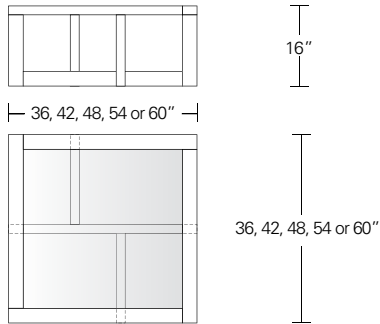

OFFSET COCKTAIL & SIDE TABLE

Rectangular Cocktail Table with inset glass top
 48"W x 27"D x 16"H
 54"W x 30"D x 16"H
 60"W x 36"D x 16"H

Rectangular Cocktail Table with wood top
 48"W x 27"D x 16"H
 54"W x 30"D x 16"H
 60"W x 36"D x 16"H