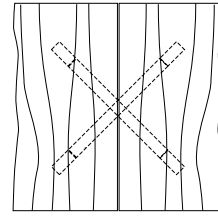

live edge option