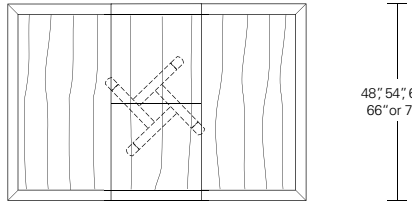

Square Extension Table (w/self-storing leaf)

48" W (68" w/one 20" leaf) x 48" D x 29" H
54" W (74" w/one 20" leaf) x 54" D x 29" H
60" W (84" w/one 24" leaf) x 60" D x 29" H
66" W (90" w/one 24" leaf) x 66" D x 29" H
72" W (96" w/one 24" leaf) x 72" D x 29" H