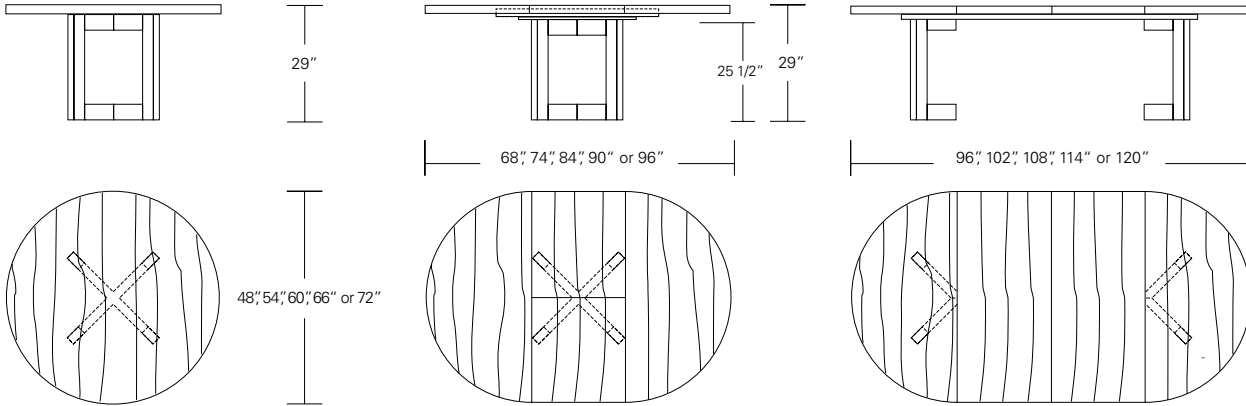

POINTE ROUND & SQUARE TABLE

Pointe Round Table

42"W x 42"D x 29"H
48"W x 48"D x 29"H
54"W x 54"D x 29"H
60"W x 60"D x 29"H
66"W x 66"D x 29"H
72"W x 72"D x 29"H

Round Extension Table (with self storing leaf)

48"W (68" w/one 20" leaf) x 48"D x 29"H
54"W (74" w/one 20" leaf) x 54"D x 29"H
60"W (84" w/one 24" leaf) x 60"D x 29"H
66"W (90" w/one 24" leaf) x 66"D x 29"H
72"W (96" w/one 24" leaf) x 72"D x 29"H

Round Split Base Extension Table

48"W (96" w/two 24" leaves) x 48"D x 29"H
54"W (102" w/two 24" leaves) x 54"D x 29"H
60"W (108" w/two 24" leaves) x 60"D x 29"H
66"W (114" w/two 24" leaves) x 66"D x 29"H
72"W (120" w/two 24" leaves) x 72"D x 29"H