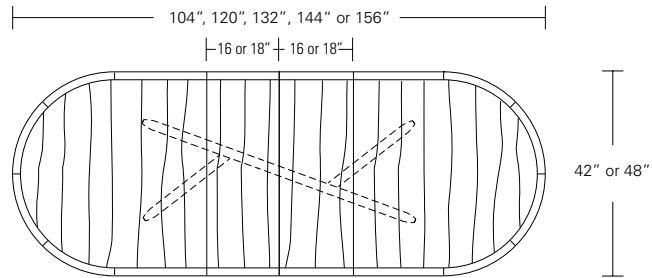

Kemizo Table

- 72" W x 42" D x 29" H
- 84" W x 42" D x 29" H
- 96" W x 42" D x 29" H
- 108" W x 42" D x 29" H
- 120" W x 48" D x 29" H

Kemizo Extension Table

- 72" W (104" w/two 16" leaves) x 42" D x 29 1/4" H
- 84" W (120" w/two 18" leaves) x 42" D x 29 1/4" H
- 96" W (132" w/two 18" leaves) x 42" D x 29 1/4" H
- 108" W (144" w/two 18" leaves) x 42" D x 29 1/4" H
- 120" W (156" w/two 18" leaves) x 48" D x 29 1/4" H

Edge Detail Options:

Veneer top with solid wood profiled edges on top and bottom.

Veneer top with solid wood profiled edge on top and optional metal inlay on bottom.

DESCRIPTION	FINISH OPTIONS	
Kemizo Table: Veneer top with solid wood edge. Solid wood base with levelers. Kemizo extension table with two standard leaves or two self-storing pivoting leaves. Inlay Options: Dark bronze, medium bronze, satin brass or satin aluminum. Custom Orders: Custom sizes, woods and finishes are available. Please request a price quotation.	Standard - Natural / Stained: Bronze Ash, Burnt Ash, Ebonized Ash, Grey Ash, Medium Mahogany, Oak, Bluff Oak, Grey Oak, Fumed Oak, Ebonized Oak, Walnut, Medium Walnut, Dark Walnut, Ebonized Walnut, Grey Walnut, Silver Walnut, Terra Walnut, Bronze Walnut, Claro Toned Walnut.	Premium - Cerused / Bleached: Bleached Ash, Cerused Grey Ash, Cerused Bronze Ash, Cerused Burnt Ash, Cerused Mahogany, Cerused Dark Mahogany, Bleached Walnut, Cerused Walnut, Cerused Grey Walnut, Cerused Silver Walnut, Cerused Bronze Walnut, Cerused Oak, Bleached Oak.