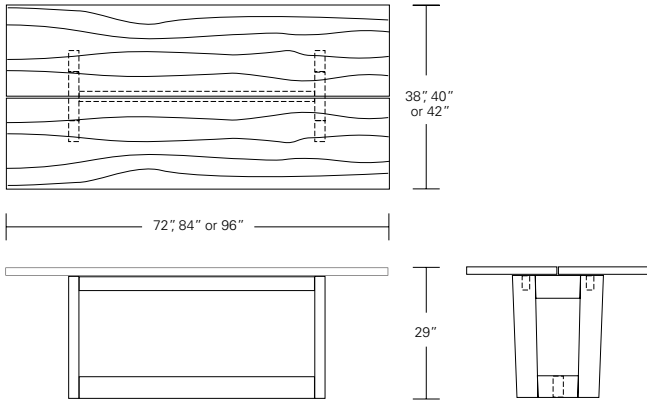

Duette Table

72\"/>