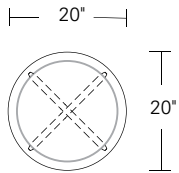

KEMIZO SIDE TABLES

Round
20"W x 20"D x 22"H