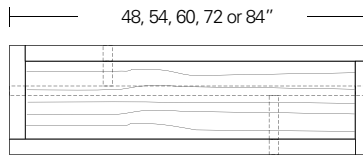

Wood top

- 48" W x 16" D x 32" H
- 54" W x 16" D x 32" H
- 60" W x 18" D x 32" H
- 72" W x 18" D x 32" H
- 84" W x 18" D x 32" H

DESCRIPTION	FINISH OPTIONS	
Offset Console: Inset glass top or veneer top with solid wood frame. Base with solid wood frame members. Standard Options: Premium Optiwhite, Bronze or Grey Glass. Custom Orders: Custom sizes, woods and finishes are available. Please request a price quotation.	Standard - Natural / Stained: Bronze Ash, Burnt Ash, Ebonized Ash, Grey Ash, Medium Mahogany, Oak, Bluff Oak, Grey Oak, Fumed Oak, Ebonized Oak, Walnut, Medium Walnut, Dark Walnut, Ebonized Walnut, Grey Walnut, Silver Walnut, Terra Walnut, Bronze Walnut, Claro Toned Walnut.	Premium - Cerused / Bleached: Bleached Ash, Cerused Grey Ash, Cerused Bronze Ash, Cerused Burnt Ash, Cerused Mahogany, Cerused Dark Mahogany, Bleached Walnut, Cerused Walnut, Cerused Grey Walnut, Cerused Silver Walnut, Cerused Bronze Walnut, Cerused Oak, Bleached Oak.