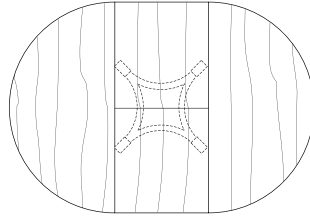

Nexus Round Table

48"W x 48"D x 29"H
54"W x 54"D x 29"H
60"W x 60"D x 29"H
66"W x 66"D x 29"H
72"W x 72"D x 29"H

Round Extension Table (with self storing leaf)

48"W (68" w/one 20"leaf) x 48"D x 29"H
54"W (74" w/one 20"leaf) x 54"D x 29"H
60"W (84" w/one 24"leaf) x 60"D x 29"H
66"W (90" w/one 24"leaf) x 66"D x 29"H
72"W (96" w/one 24"leaf) x 72"D x 29"H

Round Split Base Extension Table

48"W (96" w/two 24"leaves) x 48"D x 29"H
54"W (102" w/two 24"leaves) x 54"D x 29"H
60"W (108" w/two 24"leaves) x 60"D x 29"H
66"W (114" w/two 24"leaves) x 66"D x 29"H
72"W (120" w/two 24"leaves) x 72"D x 29"H