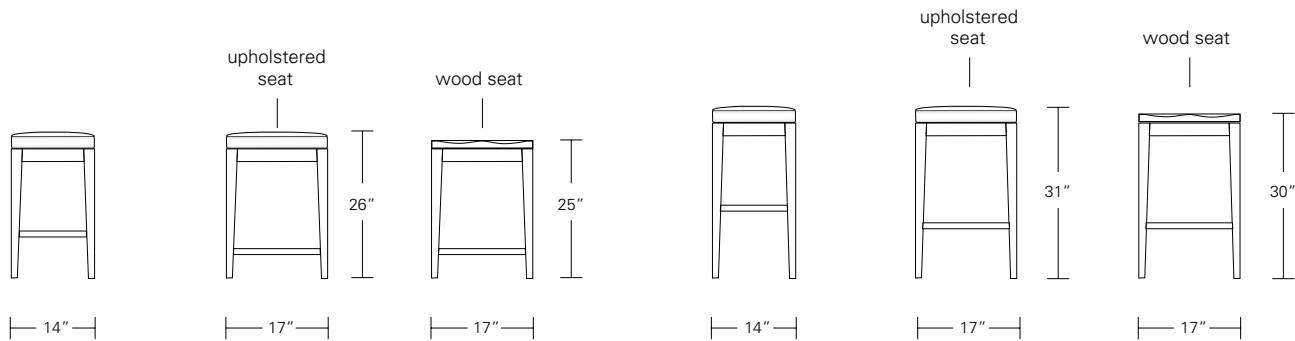

Comrade Counter Stool

17"W x 14"D x 26"H

Comrade Bar Stool

17"W x 14"D x 31"H

DESCRIPTION	FINISH OPTIONS	
Comrade Stool: Solid wood frame with upholstered or wood seat. Brushed aluminum toe rail. Standard Options: COM or COL. Upholstered or wood seat. Seat with top stitching. Swivel seat. Custom Orders: Custom sizes, woods and finishes are available. Please request a price quotation.	Standard - Natural / Stained: Bronze Ash, Burnt Ash, Ebonized Ash, Grey Ash, Medium Mahogany, Oak, Bluff Oak, Grey Oak, Fumed Oak, Ebonized Oak, Walnut, Medium Walnut, Dark Walnut, Ebonized Walnut, Grey Walnut, Silver Walnut, Terra Walnut, Bronze Walnut, Claro Toned Walnut.	Premium - Cerused / Bleached: Bleached Ash, Cerused Grey Ash, Cerused Bronze Ash, Cerused Burnt Ash, Cerused Mahogany, Cerused Dark Mahogany, Bleached Walnut, Cerused Walnut, Cerused Grey Walnut, Cerused Silver Walnut, Cerused Bronze Walnut, Cerused Oak, Bleached Oak.
	Fabric and Leather Requirements COM: 1/2 yard for stool. 54" wide plain fabric. Repeats and fabric less than 54" wide may require additional yardage. COL: 9 sqft. for stool.