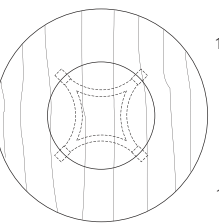

14,15,16, 17 or 18"

20,24,28, 32 or 36"

14,15,16, 17 or 18"

48, 54, 60, 66 or 72"