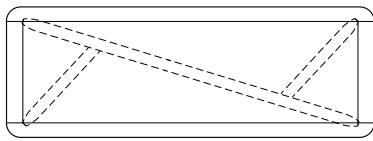

KEMIZO CONSOLE

60 W x 18 D x 32 H

Shown in Grey Ash with optional Satin Aluminum inlay.

The Kemizo Console features a diagonal base stretcher with intersecting legs, rounded corners, and softened profiles. This streamlined version includes a lightly scaled top with an optional metal inlay outlining the table top, legs and base. Available with an optional recessed drawer and apron detail.