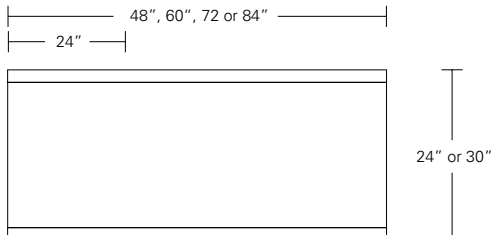

Return

DESCRIPTION	FINISH OPTIONS	
Arris Desk & Console: Profiled and mitered solid wood frame with veneer top. Levelers. Standard Options: Drawers, drawer dividers, shelves, Leather top, modesty panel, leg wire-chase, wood or metal grommets to match hardware. Satin brass, medium bronze, dark bronze, and satin or polished stainless steel pulls. Custom Orders: Custom sizes, woods and finishes are available. Please request a price quotation.	Standard - Natural / Stained: Bronze Ash, Burnt Ash, Ebonized Ash, Grey Ash, Medium Mahogany, Oak, Bluff Oak, Grey Oak, Fumed Oak, Ebonized Oak, Walnut, Medium Walnut, Dark Walnut, Ebonized Walnut, Grey Walnut, Silver Walnut, Terra Walnut, Bronze Walnut, Claro Toned Walnut.	Premium - Cerused / Bleached: Bleached Ash, Cerused Grey Ash, Cerused Bronze Ash, Cerused Burnt Ash, Cerused Mahogany, Cerused Dark Mahogany, Bleached Walnut, Cerused Walnut, Cerused Grey Walnut, Cerused Silver Walnut, Cerused Bronze Walnut, Cerused Oak, Bleached Oak.