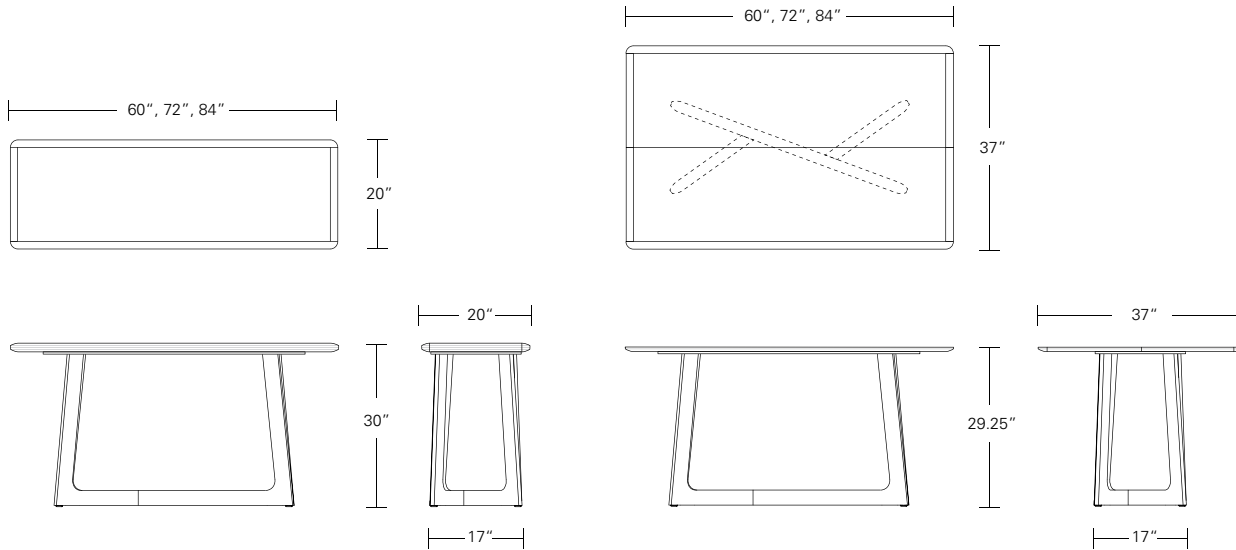

Kemizo Flip-Top Console

Kemizo Flip-Top Console - Expanded