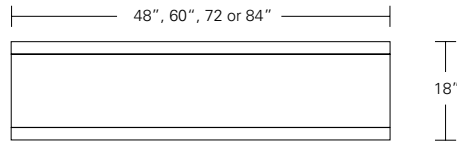

Console

DESCRIPTION	FINISH OPTIONS	
Arris Desk & Console: Profiled and mitered solid wood frame with veneer top. Levelers. Standard Options: Drawers, drawer dividers, shelves, Leather top, modesty panel, leg wire-chase, wood or metal grommets to match hardware. Satin brass, medium bronze, dark bronze, and satin or polished stainless steel pulls. Custom Orders: Custom sizes, woods and finishes are available. Please request a price quotation.	Standard - Natural / Stained: Bronze Ash, Burnt Ash, Ebonized Ash, Grey Ash, Medium Mahogany, Oak, Bluff Oak, Grey Oak, Fumed Oak, Ebonized Oak, Walnut, Medium Walnut, Dark Walnut, Ebonized Walnut, Grey Walnut, Silver Walnut, Terra Walnut, Bronze Walnut, Claro Toned Walnut.	Premium - Cerused / Bleached: Bleached Ash, Cerused Grey Ash, Cerused Bronze Ash, Cerused Burnt Ash, Cerused Mahogany, Cerused Dark Mahogany, Bleached Walnut, Cerused Walnut, Cerused Grey Walnut, Cerused Silver Walnut, Cerused Bronze Walnut, Cerused Oak, Bleached Oak.