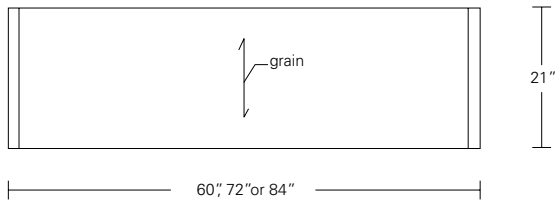

CONTOUR BUFFET, SIDEBOARD, CONSOLE

Contour Buffet 60"W x 21"D x 32"H
72"W x 21"D x 32"H
84"W x 21"D x 32"H

Contour Console 48"W x 16"D x 30"H
60"W x 18"D x 30"H
72"W x 18"D x 30"H
84"W x 20"D x 36"H
96"W x 20"D x 36"H