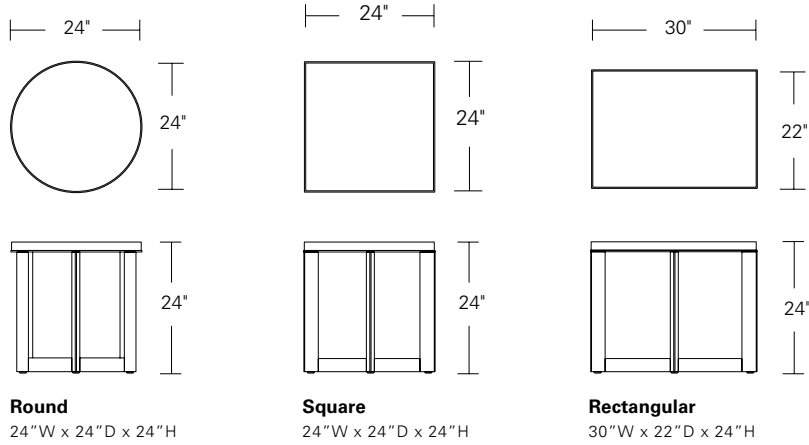

FRETWORK SIDE TABLES

Round: 20W x 20D x 22H
Rectangular: 24W x 18D x 24H

Shown in optional solid Claro Walnut and Satin Brass inlay.

Fretwork Side Tables are available in round, square and rectangular formats in two standard heights. The solid wood open frame work and table top are embellished with a raised metal inlay. These side tables are available in a variety of standard sizes, wood and metal finishes.