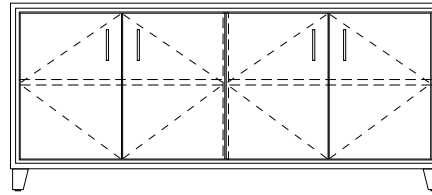

Arris Dresser