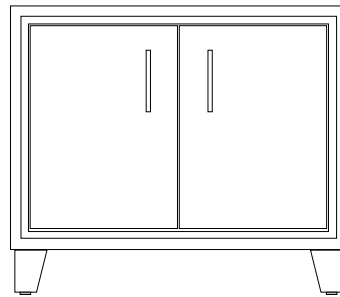

Arris Night Cabinet B
(two doors)