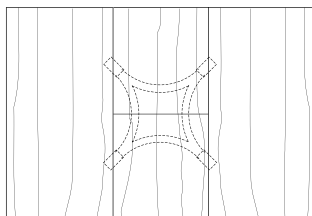

Nexus Square Table

48"W x 48"D x 29"H
54"W x 54"D x 29"H
60"W x 60"D x 29"H
66"W x 66"D x 29"H
72"W x 72"D x 29"H

Square Extension Table (with self storing leaf)

48"W (68" w/one 20"leaf) x 48"D x 29"H
54"W (74" w/one 20"leaf) x 54"D x 29"H
60"W (84" w/one 24"leaf) x 60"D x 29"H
66"W (90" w/one 24"leaf) x 66"D x 29"H
72"W (96" w/one 24"leaf) x 72"D x 29"H

Square Split Base Extension Table

48"W (96" w/two 24"leaves) x 48"D x 29"H
54"W (102" w/two 24"leaves) x 54"D x 29"H
60"W (108" w/two 24"leaves) x 60"D x 29"H
66"W (114" w/two 24"leaves) x 66"D x 29"H
72"W (120" w/two 24"leaves) x 72"D x 29"H