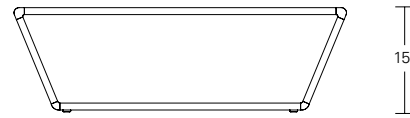

Contour Cocktail Table 36"W x 20"D x 15"H
48"W x 20"D x 15"H
54"W x 20"D x 15"H
48"W x 27"D x 15"H
54"W x 27"D x 15"H
60"W x 30"D x 15"H