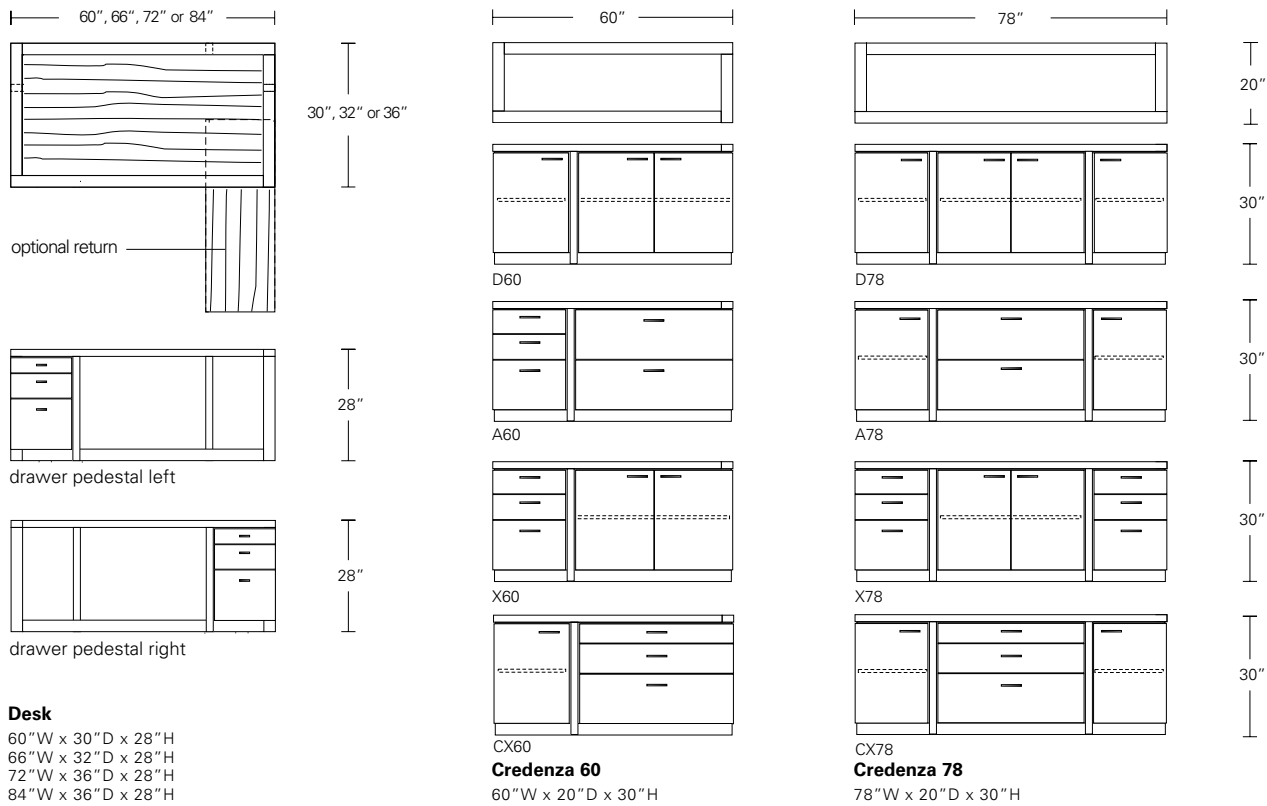

OFFSET DESK & CREDENZA

DESCRIPTION	FINISH OPTIONS	
Offset Desk: Veneer top with solid wood frame. Solid wood base with levelers. Standard Options: Bar pulls in satin brass, medium bronze, dark bronze, and satin or polished stainless steel. Wood or metal grommet same finish as hardware and modesty panel. Custom Orders: Custom sizes, woods and finishes are available. Please request a price quotation.	Standard - Natural / Stained: Bronze Ash, Burnt Ash, Ebonized Ash, Grey Ash, Medium Mahogany, Oak, Bluff Oak, Grey Oak, Fumed Oak, Ebonized Oak, Walnut, Medium Walnut, Dark Walnut, Ebonized Walnut, Grey Walnut, Silver Walnut, Terra Walnut, Bronze Walnut, Claro Toned Walnut.	Premium - Cerused / Bleached: Bleached Ash, Cerused Grey Ash, Cerused Bronze Ash, Cerused Burnt Ash, Cerused Mahogany, Cerused Dark Mahogany, Bleached Walnut, Cerused Walnut, Cerused Grey Walnut, Cerused Silver Walnut, Cerused Bronze Walnut, Cerused Oak, Bleached Oak.