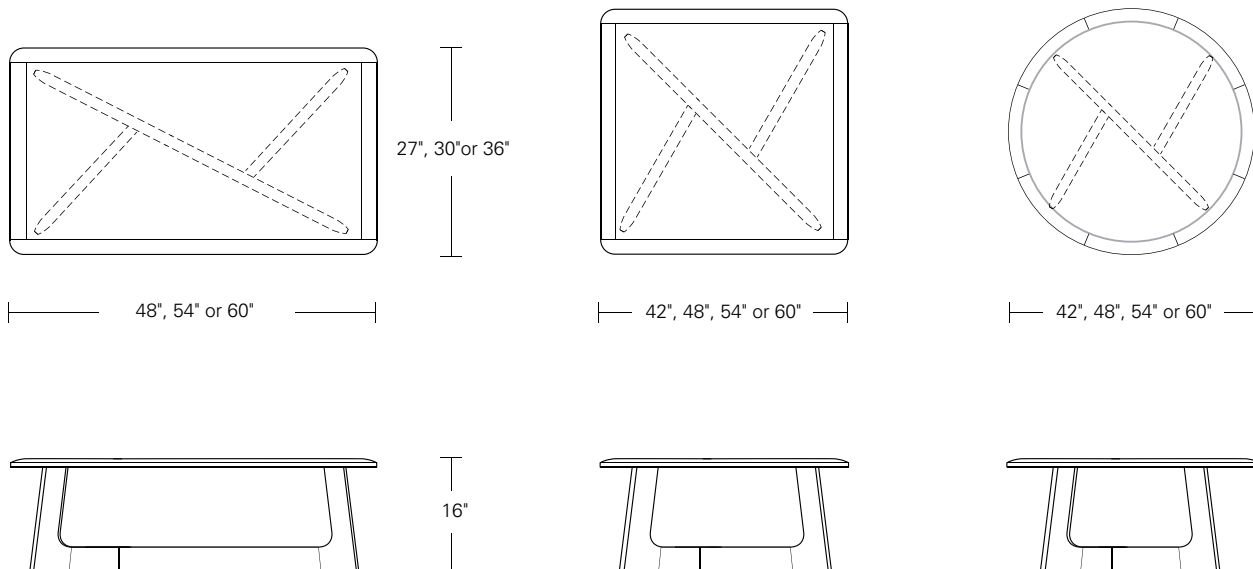

KEMIZO COCKTAIL TABLE

60W x 36D x 16H

Shown in Cered Bronze Walnut with Dark Bronze Inlays

The Kemizo Cocktail Table inspired by the South African Sesotho word for "outline". This design features a diagonal base stretcher with acute and obtuse leg angles, rounded corners, and softened profiles. An optional metal inlay follows the edges of the table top and base highlighting its linear form.