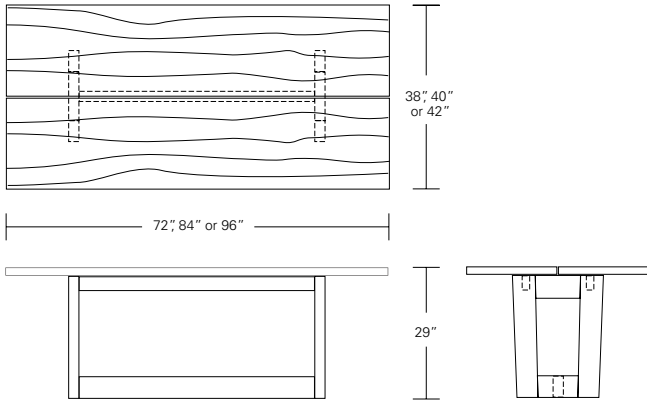

Roulette Extension Table

72"W (104" w/two 16" leaves) x 38"D x 29"H
 84"W (120" w/two 18" leaves) x 40"D x 29"H
 96"W (132" w/two 18" leaves) x 42"D x 29"H
 108"W (144" w/two 18" leaves) x 44"D x 29"H
 120"W (156" w/two 18" leaves) x 48"D x 29"H

DUETTE TABLE V-BASE

84W x 40D x 29H

Shown in Grey Walnut

The Duette V base has a more complex configuration than the standard Duette Table bases. The crux of the design being the hand-fitted three way intersection of its base members. Duette V Base Tables have solid wood plank style or custom slab tops and are available in a range of standard sizes and finishes.