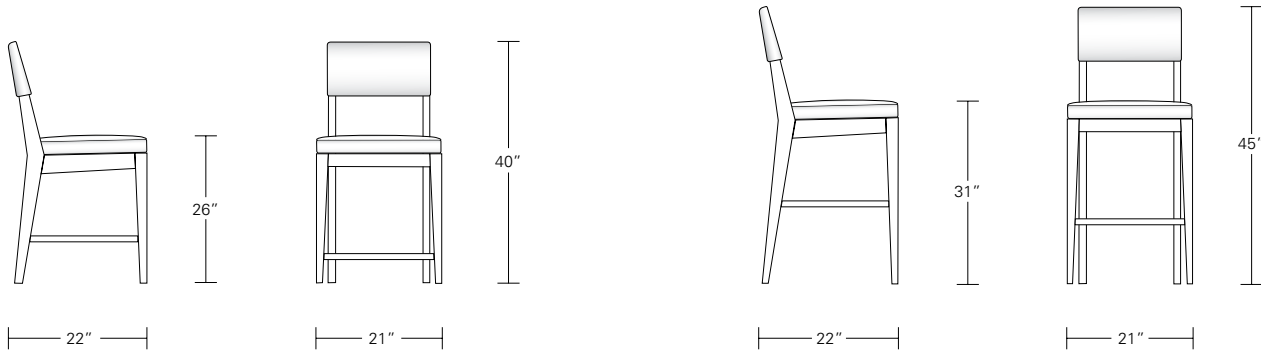

Chevron Counter Stool

21"W x 22"D x 40"H

Chevron Bar Stool

21"W x 22"D x 45"H

DESCRIPTION	FINISH OPTIONS	
Cadet & Chevron Stool: Solid wood frame with upholstered seat. Brushed aluminum toe rail on stool. Standard Options: COM or COL. Upholstered or wood seat. Seat with top stitching. Swivel seat. Custom Orders: Custom sizes, woods and finishes are available. Please request a price quotation.	Standard - Natural / Stained: Bronze Ash, Burnt Ash, Ebonized Ash, Grey Ash, Medium Mahogany, Oak, Bluff Oak, Grey Oak, Fumed Oak, Ebonized Oak, Walnut, Medium Walnut, Dark Walnut, Ebonized Walnut, Grey Walnut, Silver Walnut, Terra Walnut, Bronze Walnut, Claro Toned Walnut.	Premium - Cerused / Bleached: Bleached Ash, Cerused Grey Ash, Cerused Bronze Ash, Cerused Burnt Ash, Cerused Mahogany, Cerused Dark Mahogany, Bleached Walnut, Cerused Walnut, Cerused Grey Walnut, Cerused Silver Walnut, Cerused Bronze Walnut, Cerused Oak, Bleached Oak.
Fabric and Leather Requirements COM: 1 yard for stool with upholstered back, 3/4 yard for stool with wood back. 54" wide plain fabric. Repeats and fabric less than 54" wide may require additional yardage. COL: 18 sqft. for stool with upholstered back, 15 sqft. for stool with wood back. Hides need to be 50-55 square feet. Smaller hides may require additional square feet.