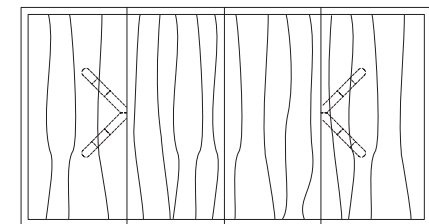

Cameo Square Table

42"W x 42"D x 29"H
48"W x 48"D x 29"H
54"W x 54"D x 29"H
60"W x 60"D x 29"H
66"W x 66"D x 29"H
72"W x 72"D x 29"H

Square Extension Table (split base with one leaf)

48"W (72" w/one 24" leaf) x 48"D x 29 1/4"H
54"W (78" w/one 24" leaf) x 54"D x 29 1/4"H
60"W (84" w/one 24" leaf) x 60"D x 29 1/4"H
66"W (90" w/one 24" leaf) x 66"D x 29 1/4"H
72"W (96" w/one 24" leaf) x 72"D x 29 1/4"H

Square Extension Table (split base with two leaves)

48"W (96" w/two 24" leaves) x 48"D x 29 1/4"H
54"W (102" w/two 24" leaves) x 54"D x 29 1/4"H
60"W (108" w/two 24" leaves) x 60"D x 29 1/4"H
66"W (114" w/two 24" leaves) x 66"D x 29 1/4"H
72"W (120" w/two 24" leaves) x 72"D x 29 1/4"H

DESCRIPTION	FINISH OPTIONS	
Cameo Table: Veneer top with solid wood edge. Solid wood base with levelers. Standard Options: Metal inlay, lazy susan, inset lazy susan, solid wood top, sunburst veneer pattern, two tone finish. Inlay Options: Metal inlay in satin brass, medium bronze, dark bronze, or satin aluminum. Custom Orders: Custom sizes, woods and finishes are available. Please request a price quotation.	Standard - Natural / Stained: Bronze Ash, Burnt Ash, Ebonized Ash, Grey Ash, Medium Mahogany, Oak, Bluff Oak, Grey Oak, Fumed Oak, Ebonized Oak, Walnut, Medium Walnut, Dark Walnut, Ebonized Walnut, Grey Walnut, Silver Walnut, Terra Walnut, Bronze Walnut, Claro Toned Walnut.	Premium - Cerused / Bleached: Bleached Ash, Cerused Grey Ash, Cerused Bronze Ash, Cerused Burnt Ash, Cerused Mahogany, Cerused Dark Mahogany, Bleached Walnut, Cerused Walnut, Cerused Grey Walnut, Cerused Silver Walnut, Cerused Bronze Walnut, Cerused Oak, Bleached Oak.