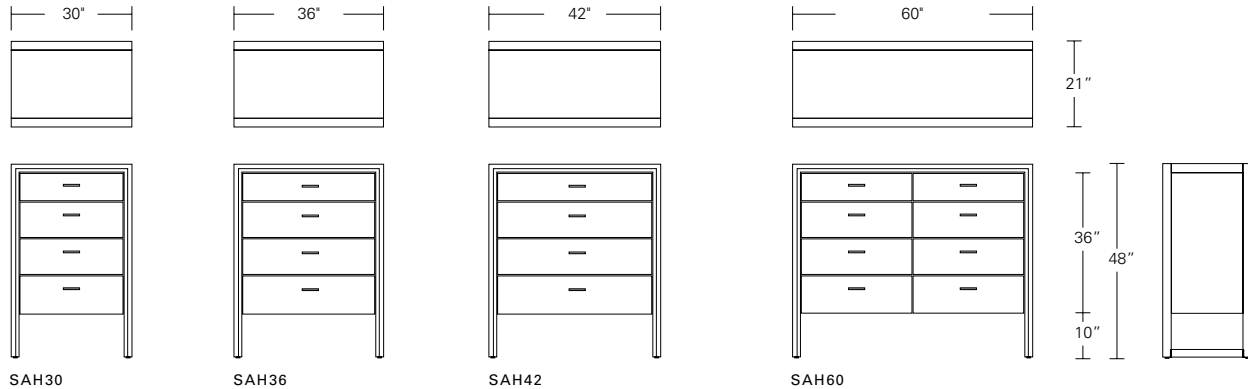

SAH30
Arris High Sled Dresser

SAH36

SAH42

SAH60

DESCRIPTION	FINISH OPTIONS	
Arris Sled Casegoods: Profiled and mitered solid wood frame. Veneered case with doors or drawers. Adjustable shelves behind doors. Soft close hinges and drawer slides. Pull Options: Rectangular D pulls in satin brass, medium bronze, dark bronze, and satin or polished stainless steel.. Standard Options: Drawer inserts, vented removable back with wire management. Custom Orders: Custom sizes, woods and finishes are available. Please request a price quotation.	Standard - Natural / Stained: Bronze Ash, Burnt Ash, Ebonized Ash, Grey Ash, Medium Mahogany, Oak, Bluff Oak, Grey Oak, Fumed Oak, Ebonized Oak, Walnut, Medium Walnut, Dark Walnut, Ebonized Walnut, Grey Walnut, Silver Walnut, Terra Walnut, Bronze Walnut, Claro Toned Walnut.	Premium - Cerused / Bleached: Bleached Ash, Cerused Grey Ash, Cerused Bronze Ash, Cerused Burnt Ash, Cerused Mahogany, Cerused Dark Mahogany, Bleached Walnut, Cerused Walnut, Cerused Grey Walnut, Cerused Silver Walnut, Cerused Bronze Walnut, Cerused Oak, Bleached Oak.
	Custom Finishes Opaque Satin Lacquer for Fronts.