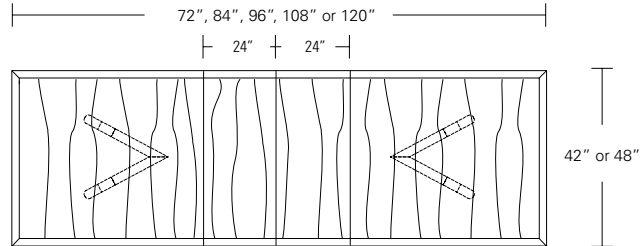

CAMEO TABLE/DESK OPTIONS

96W x 42D x 29H

Shown in Ebonized Ash with Satin Aluminum inlay and optional wood grommets with wire management.

The Cameo Table with its graphic base design functions well as a modern table-desk with the addition of wood grommets and wire management through the base. Cameos are available in several shapes, sizes, and in fixed or extension versions. A wide range of wood stains and metal inlay options offer endless combinations of finishes and detailing.