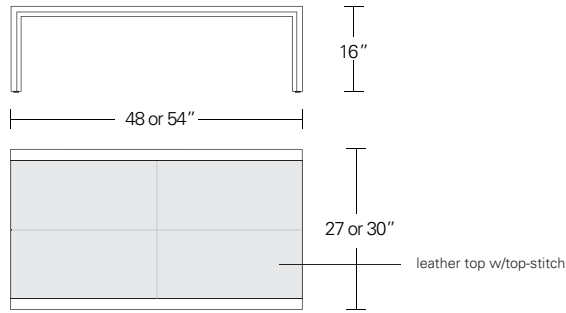

Rectangular Cocktail Table – Leather or Stone top

48"W x 27"D x 16"H
54"W x 30"D x 16"H