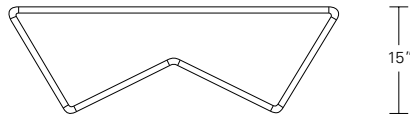

ZIG ZAG TABLE

48W x 20D x 15H

Shown in Walnut.

The modern planes of this continuous form, with its softly rounded angles and undulating base, pay homage to Gerrit Rietveld's Zig Zag chair. The horizontal surface is a functional table top, while the angles of the open base create built-in bookends.