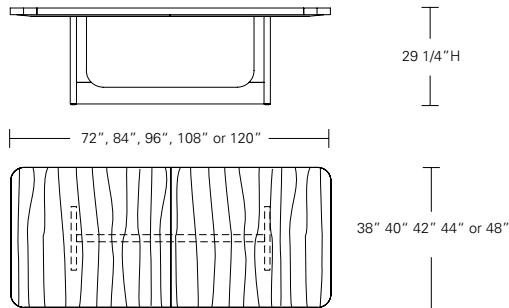

Bruneau Extension Table E (with leaves on ends)

Bruneau Extension Table C (w/ leaves in center)

72"W (104"w/two 16"leaves) x 38"D x 29 1/4"H
 84"W (120"w/two 18"leaves) x 40"D x 29 1/4"H
 96"W (132"w/two 18"leaves) x 42"D x 29 1/4"H
 108"W (144"w/two 18"leaves) x 44"D x 29 1/4"H
 120"W (156"w/two 18"leaves) x 48"D x 29 1/4"H

BRUNEAU EXTENSION TABLE

**96W x 42D x 29.25H
(132" w/2 18" LEAVES)**

Shown in Walnut with Medium Bronze metal.

The Bruneau Extension "E" features pull-out end caps with radiused corners to add the table leaves. The metal end caps create a linear closure to the open ends of the modern trestle base. Available in extension or in fixed versions in a wide range of sizes and finishes.

BRUNEAU TABLE

Bruneau Table

72"W x 38"D x 29"H 108"W x 44"D x 29"H
 84"W x 40"D x 29"H 120"W x 48"D x 29"H
 96"W x 42"D x 29"H

Bruneau Extension Table E (w/ end caps)

72"W (104"w/two 16"leaves) x 38"D x 29"H
 84"W (120"w/two 18"leaves) x 40"D x 29"H
 96"W (132"w/two 18"leaves) x 42"D x 29"H
 108"W (144"w/two 18"leaves) x 44"D x 29"H
 120"W (156"w/two 18"leaves) x 48"D x 29"H