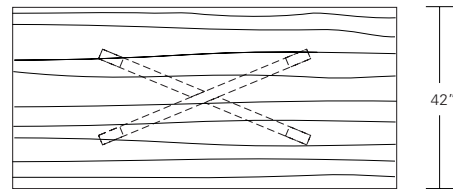

Duette Table X Base

72\"/>

DESCRIPTION	FINISH OPTIONS	
Duette Table: Solid wood table top. Solid wood base with levelers. Standard Options: Extension version. Butterfly inlay in satin brass, dark bronze or satin stainless steel. Custom Orders: Custom sizes, woods and finishes are available. Please request a price quotation.	Standard - Natural / Stained: Bronze Ash, Burnt Ash, Ebonized Ash, Grey Ash, Medium Mahogany, Oak, Bluff Oak, Grey Oak, Fumed Oak, Ebonized Oak, Walnut, Medium Walnut, Dark Walnut, Ebonized Walnut, Grey Walnut, Silver Walnut, Terra Walnut, Bronze Walnut, Claro Toned Walnut.	Premium - Cerused / Bleached: Bleached Ash, Cerused Grey Ash, Cerused Bronze Ash, Cerused Burnt Ash, Cerused Mahogany, Cerused Dark Mahogany, Bleached Walnut, Cerused Walnut, Cerused Grey Walnut, Cerused Silver Walnut, Cerused Bronze Walnut, Cerused Oak, Bleached Oak.
	Custom Finishes Claro Walnut table top with square edge- at additional cost. Claro Walnut* table top with live edge (square only).- at additional cost.