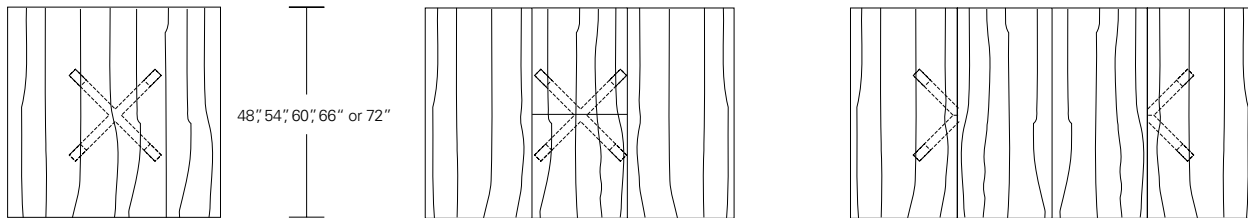

Pointe Square Table

42"W x 42"D x 29"H
48"W x 48"D x 29"H
54"W x 54"D x 29"H
60"W x 60"D x 29"H
66"W x 66"D x 29"H
72"W x 72"D x 29"H

Square Extension Table (with self storing leaf)

48"W (68" w/one 20" leaf) x 48"D x 29"H
54"W (74" w/one 20" leaf) x 54"D x 29"H
60"W (84" w/one 24" leaf) x 60"D x 29"H
66"W (90" w/one 24" leaf) x 66"D x 29"H
72"W (96" w/one 24" leaf) x 72"D x 29"H

Square Split Base Extension Table

48"W (96" w/two 24" leaves) x 48"D x 29"H
54"W (102" w/two 24" leaves) x 54"D x 29"H
60"W (108" w/two 24" leaves) x 60"D x 29"H
66"W (114" w/two 24" leaves) x 66"D x 29"H
72"W (120" w/two 24" leaves) x 72"D x 29"H