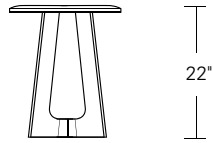

KEMIZO SIDE TABLES

Round
20"W x 20"D x 22"H