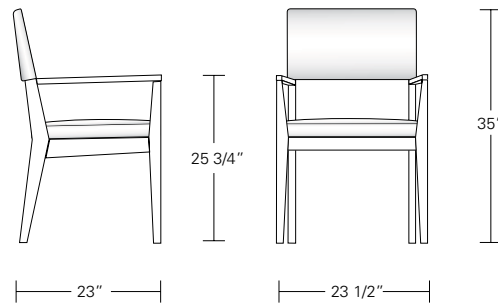

Cadet Chair

19"W x 22"D x 33"H

Cadet Arm Chair

21 1/2"W x 22"D x 33"H

Chevron Chair

21"W x 23"D x 35"H

Chevron Arm Chair

23 1/2"W x 23"D x 35"H