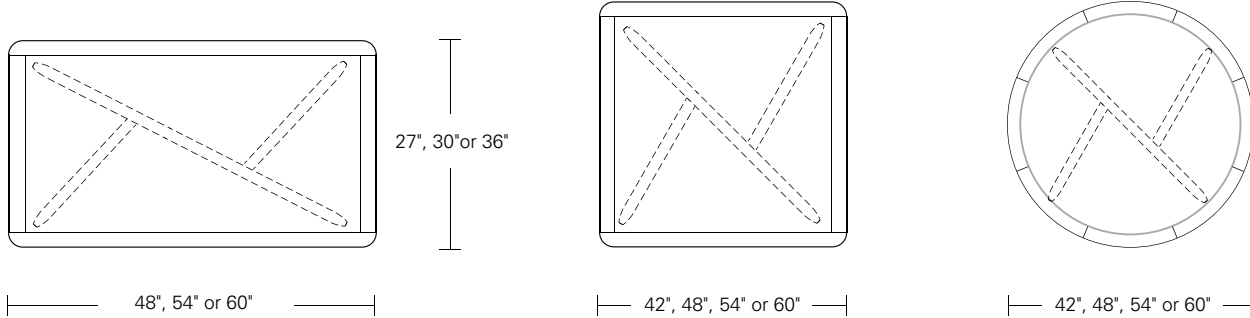

KEMIZO SQUARE COCKTAIL TABLE

48W x 48D x 16H

Shown in Terra Walnut.

The Kemizo Cocktail Table features a diagonal base stretcher with acute and obtuse leg angles, rounded corners, and softened profiles. Available in a range of square, round and rectangular sizes in 32 standard finishes and optional metal inlay.