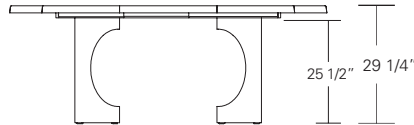

Square Extension Table (split base with two leaves)

48"W (96" w/two 24" leaves) x 48"D x 29 1/4"H
54"W (102" w/two 24" leaves) x 54"D x 29 1/4"H
60"W (108" w/two 24" leaves) x 60"D x 29 1/4"H
66"W (114" w/two 24" leaves) x 66"D x 29 1/4"H
72"W (120" w/two 24" leaves) x 72"D x 29 1/4"H

CAMEO SQUARE EXTENSION TABLE

Shown in Ebonized Ash with Medium Bronze metal inlay.

The Cameo Square Extension Table features a graphic geometric base design that forms two intersecting circles. The base splits to accommodate one or two 24" leaves. Cameos are available in several shapes, sizes, and in fixed or extension versions. A wide range of wood finishes and metal inlay options offer endless variations.

54W x 54D x 29H
(78" w/1 LEAF, 102" w/2 LEAVES)

CAMEO ROUND & SQUARE TABLE

29"

25 1/2" 29 1/4"

72", 78", 84", 90" or 96"

96", 102", 108", 114" or 120"

42", 48", 54",
60", 66" or 72"

Cameo Round Table

42"W x 42"D x 29"H
48"W x 48"D x 29"H
54"W x 54"D x 29"H
60"W x 60"D x 29"H
66"W x 66"D x 29"H
72"W x 72"D x 29"H

Round Extension Table (split base with one leaf)

48"W (72" w/one 24" leaf) x 48"D x 29 1/4"H
54"W (78" w/one 24" leaf) x 54"D x 29 1/4"H
60"W (84" w/one 24" leaf) x 60"D x 29 1/4"H
66"W (90" w/one 24" leaf) x 66"D x 29 1/4"H
72"W (96" w/one 24" leaf) x 72"D x 29 1/4"H