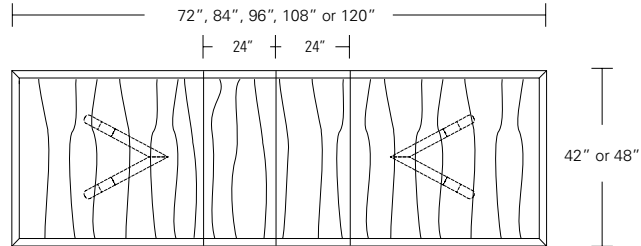

BRUNEAU TABLE

Bruneau Table

72"W x 38"D x 29"H 108"W x 44"D x 29"H
 84"W x 40"D x 29"H 120"W x 48"D x 29"H
 96"W x 42"D x 29"H

Bruneau Extension Table E (w/ end caps)

72"W (104"w/two 16"leaves) x 38"D x 29"H
 84"W (120"w/two 18"leaves) x 40"D x 29"H
 96"W (132"w/two 18"leaves) x 42"D x 29"H
 108"W (144"w/two 18"leaves) x 44"D x 29"H
 120"W (156"w/two 18"leaves) x 48"D x 29"H

CAMEO EXTENSION TABLE

84W x 42D x 29H
(108" w/1 LEAF, 132" w/2 LEAVES)

Extension version shown with one leaf in Cerused Grey Ash and optional Medium Bronze Inlay.

The Cameo Table features a graphic geometric base design. Cameo Extension Tables come standard with one or two 24" leaves. Cameos are available in several shapes, sizes, and in fixed or extension versions. A wide range of wood stains and metal inlay options offer endless combinations of finishes and detailing.