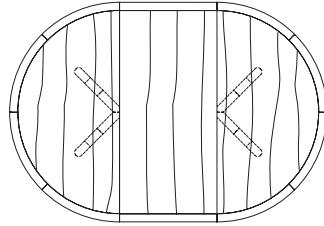

CAMEO SQUARE EXTENSION TABLE

Shown in Ebonized Ash with Medium Bronze metal inlay.

The Cameo Square Extension Table features a graphic geometric base design that forms two intersecting circles. The base splits to accommodate one or two 24" leaves. Cameos are available in several shapes, sizes, and in fixed or extension versions. A wide range of wood finishes and metal inlay options offer endless variations.

54W x 54D x 29H
(78" w/1 LEAF, 102" w/2 LEAVES)

CAMEO ROUND & SQUARE TABLE

29"

25 1/2" 29 1/4"

72", 78", 84", 90" or 96"

96", 102", 108", 114" or 120"

42", 48", 54",
60", 66" or 72"

Cameo Round Table

42"W x 42"D x 29"H
48"W x 48"D x 29"H
54"W x 54"D x 29"H
60"W x 60"D x 29"H
66"W x 66"D x 29"H
72"W x 72"D x 29"H

Round Extension Table (split base with one leaf)

48"W (72" w/one 24" leaf) x 48"D x 29 1/4"H
54"W (78" w/one 24" leaf) x 54"D x 29 1/4"H
60"W (84" w/one 24" leaf) x 60"D x 29 1/4"H
66"W (90" w/one 24" leaf) x 66"D x 29 1/4"H
72"W (96" w/one 24" leaf) x 72"D x 29 1/4"H

Round Extension Table (split base with two leaves)

48"W (96" w/two 24" leaves) x 48"D x 29 1/4"H
54"W (102" w/two 24" leaves) x 54"D x 29 1/4"H
60"W (108" w/two 24" leaves) x 60"D x 29 1/4"H
66"W (114" w/two 24" leaves) x 66"D x 29 1/4"H
72"W (120" w/two 24" leaves) x 72"D x 29 1/4"H