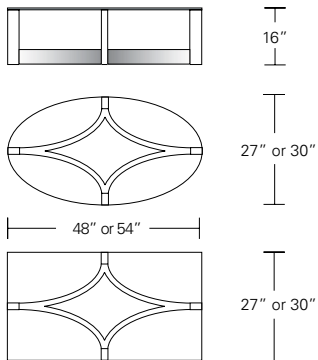

Base Only for Oval or Rectangular Top

48"W x 27"D x 16"H
54"W x 30"D x 16"H