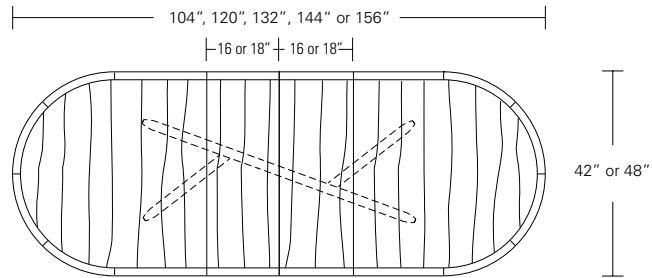

48"W (72" w/one 24" leaf) x 48"D x 29 1/4"H
54"W (78" w/one 24" leaf) x 54"D x 29 1/4"H
60"W (84" w/one 24" leaf) x 60"D x 29 1/4"H
66"W (90" w/one 24" leaf) x 66"D x 29 1/4"H
72"W (96" w/one 24" leaf) x 72"D x 29 1/4"H

Kemizo Table

- 72" W x 42" D x 29" H
- 84" W x 42" D x 29" H
- 96" W x 42" D x 29" H
- 108" W x 42" D x 29" H
- 120" W x 48" D x 29" H

Kemizo Extension Table

- 72" W (104" w/two 16" leaves) x 42" D x 29 1/4" H
- 84" W (120" w/two 18" leaves) x 42" D x 29 1/4" H
- 96" W (132" w/two 18" leaves) x 42" D x 29 1/4" H
- 108" W (144" w/two 18" leaves) x 42" D x 29 1/4" H
- 120" W (156" w/two 18" leaves) x 48" D x 29 1/4" H

KEMIZO RACETRACK TABLE

96 W x 42 D x 29 1/4 H
(114W w/1 LEAF, 132W w/2 LEAVES)

Extension version shown with self-storing pivoting leaves in in Bluff Oak and optional Satin Brass inlay.

The Kemizo Table features a diagonal linear gesture with rounded corners, softened profiles and an optional metal inlay. The Kemizo Extension Table includes two standard leaves or as shown with self-storing pivoting leaves that fold neatly in the base of the table.