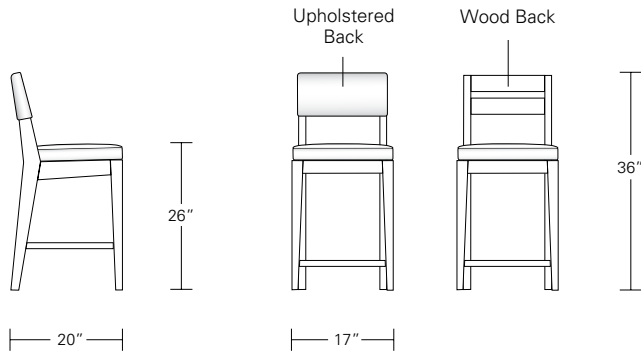

CADET BAR STOOL

17W x 20D x 41H

Shown in Dark Walnut in COL and optional top stitching.

The wood framed Cadet Stool follows the design styling of the full-sized Chevron Stool, but in a more space-conscious way. While the stool's comfort is based on the larger stool's design, its more narrow width is a perfect solution for limited counter space. Swivel option available.