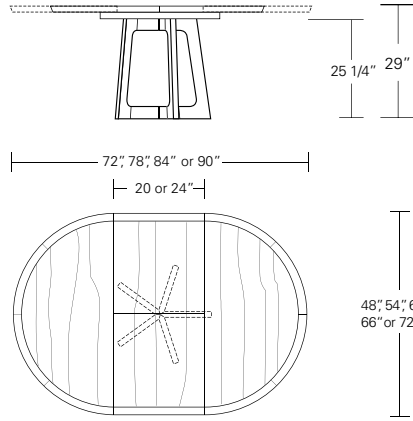

Verona Table

72"W x 38"D x 29"H
 84"W x 40"D x 29"H
 96"W x 42"D x 29"H
 108"W x 44"D x 29"H
 120"W x 48"D x 29"H

Verona Extension Table

72"W (104"w/two 16"leaves) x 38"D x 29"H
 84"W (120"w/two 18"leaves) x 40"D x 29"H
 96"W (132"w/two 18"leaves) x 42"D x 29"H
 108"W (144"w/two 18"leaves) x 44"D x 29"H
 120"W (156"w/two 18"leaves) x 48"D x 29"H

VERONA ROUND TABLE

60W x 60D x 29H

Shown in Grey Walnut with optional Medium Bronze Inlay.

The Verona Round Table features a tapered, 5 legged star base which intersects at the table's center point. The table top's beveled profile compliments the divergent angles of the table base. Verona tables are available in a variety of shapes and sizes, fixed or extension versions and in a wide selection of finishes.

Verona Round Table

42"W x 42"D x 29"H
 48"W x 48"D x 29"H
 54"W x 54"D x 29"H
 60"W x 60"D x 29"H
 66"W x 66"D x 29"H
 72"W x 72"D x 29"H

Round Extension Table (w/self-storing leaf)

48"W (68" w/one 20" leaf) x 48"D x 29"H
 54"W (74" w/one 20" leaf) x 54"D x 29"H
 60"W (84" w/one 24" leaf) x 60"D x 29"H
 66"W (90" w/one 24" leaf) x 66"D x 29"H
 72"W (96" w/one 24" leaf) x 72"D x 29"H

Verona Square Table

42"W x 42"D x 29"H
 48"W x 48"D x 29"H
 54"W x 54"D x 29"H
 60"W x 60"D x 29"H
 66"W x 66"D x 29"H
 72"W x 72"D x 29"H

Square Extension Table (w/self-storing leaf)

48"W (68" w/one 20" leaf) x 48"D x 29"H
 54"W (74" w/one 20" leaf) x 54"D x 29"H
 60"W (84" w/one 24" leaf) x 60"D x 29"H
 66"W (90" w/one 24" leaf) x 66"D x 29"H
 72"W (96" w/one 24" leaf) x 72"D x 29"H