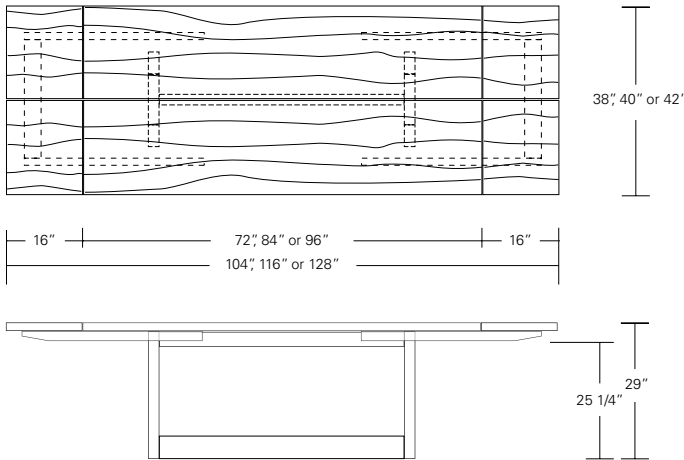

48" W (68" w/one 20" leaf) x 48" D x 29" H
 54" W (74" w/one 20" leaf) x 54" D x 29" H
 60" W (84" w/one 24" leaf) x 60" D x 29" H
 66" W (90" w/one 24" leaf) x 66" D x 29" H
 72" W (96" w/one 24" leaf) x 72" D x 29" H

DUETTE EXTENSION TABLE - LIVE EDGE

**84W x 40D x 29H
(116W W/ 2 LEAVES)**

Shown in optional Claro Walnut top with live edge and Claro Toned Walnut base.

Exquisite matched sets of extra long live edge slabs allow a continuous natural edge along the main table and its accompanying leaves. A pull-out apron from under each table end provides support and alignment for the leaves. Duette Extension Tables are available in a variety of sizes and in straight edged versions.

Duette Table

72\"/>

Duette Live Edge Option

Duette Butterfly Option

Duette Extension Table

72\"/>

Duette Table V Base

Duette Table X Base