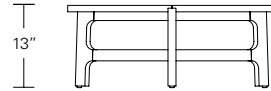

TRILLIUM COCKTAIL TABLE

Trillium 33
33" Diam Top x 13"H
Overall Diam w/ legs 35"

DESCRIPTION	FINISH OPTIONS	
Trillium Table: Veneer top with thick veneer edging. Solid wood base with levelers. Inlay Options: Dark bronze, medium bronze, satin brass or satin aluminum. Custom Orders: Custom sizes, woods and finishes are available. Please request a price quotation.	Standard - Natural / Stained: Bronze Ash, Burnt Ash, Ebonized Ash, Grey Ash, Medium Mahogany, Oak, Bluff Oak, Grey Oak, Fumed Oak, Ebonized Oak, Walnut, Medium Walnut, Dark Walnut, Ebonized Walnut, Grey Walnut, Silver Walnut, Terra Walnut, Bronze Walnut, Claro Toned Walnut.	Premium - Cerused / Bleached: Bleached Ash, Cerused Grey Ash, Cerused Bronze Ash, Cerused Burnt Ash, Cerused Mahogany, Cerused Dark Mahogany, Bleached Walnut, Cerused Walnut, Cerused Grey Walnut, Cerused Silver Walnut, Cerused Bronze Walnut, Cerused Oak, Bleached Oak.