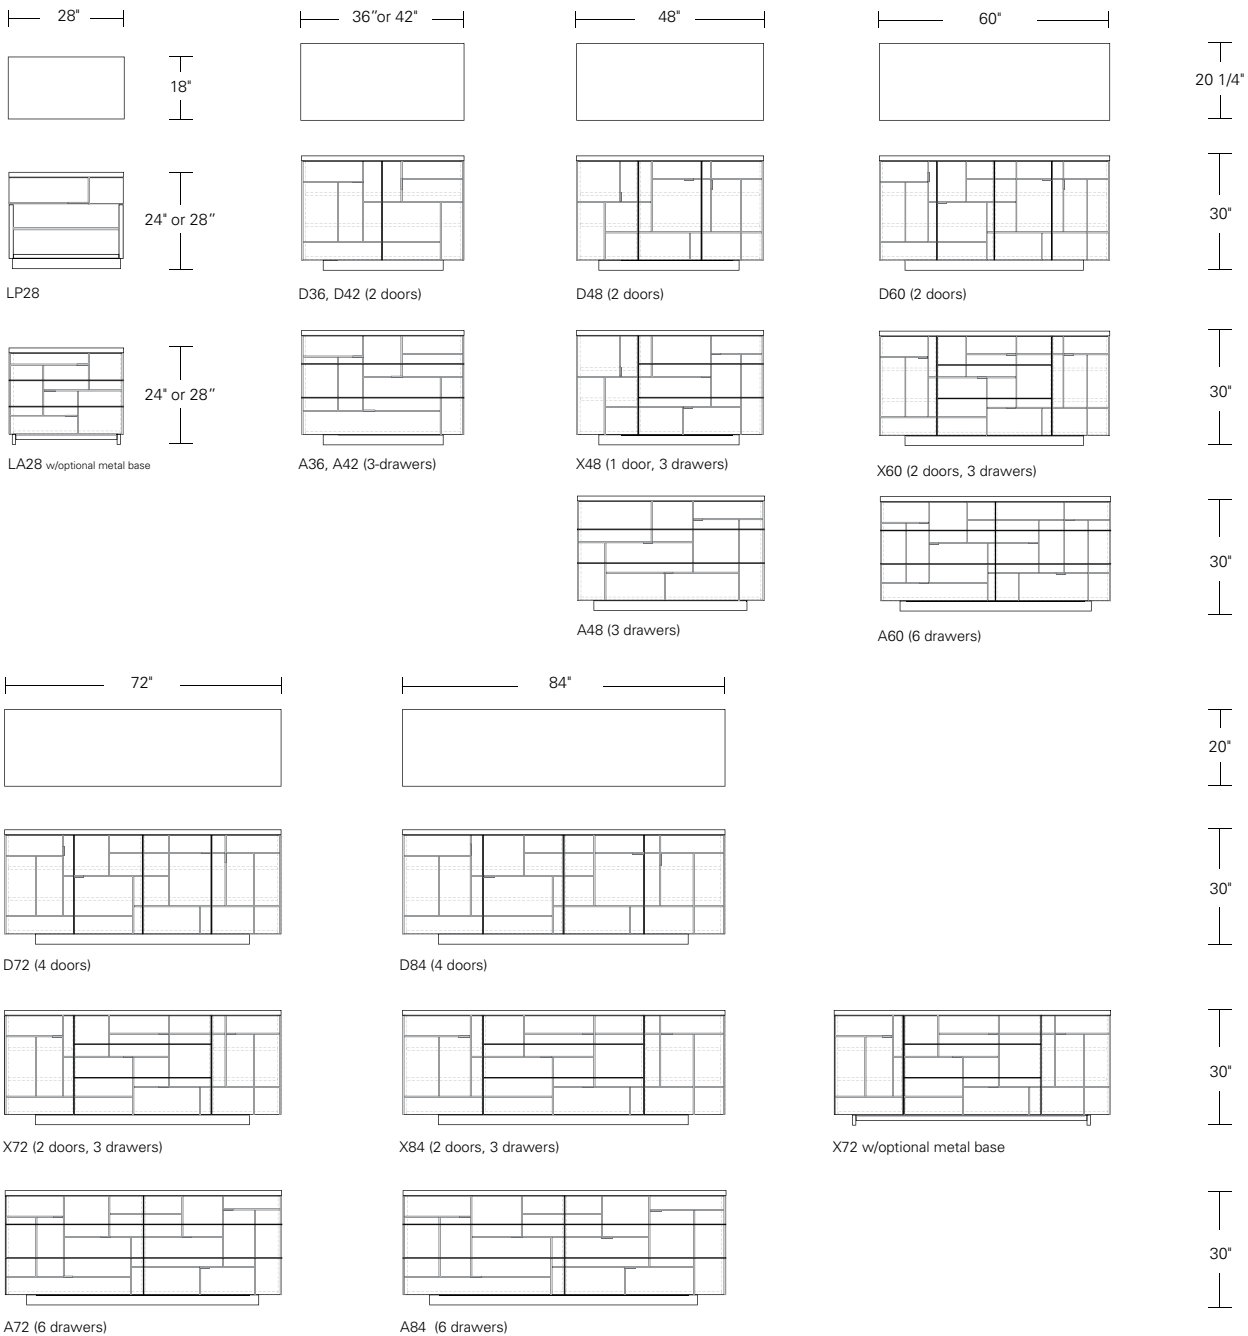

FRETWORK CASEGOODS

DESCRIPTION	FINISH OPTIONS	
Fretwork Casegoods: Veneer cabinet with veneered fronts and raised metal inlay. Integrated pulls. Adjustable shelves behind doors. Soft-close doors and drawers. Solid wood base with levelers. Inlay / Pull Options: Dark bronze, medium bronze, satin brass or satin stainless steel. Standard Options: File drawers, drawer inserts, removable back with wire management. Contrasting wood base or optional metal base in four finishes. Custom Orders: Custom sizes, woods and finishes are available. Please request a price quotation.	Standard - Natural / Stained: Bronze Ash, Burnt Ash, Ebonized Ash, Grey Ash, Medium Mahogany, Oak, Bluff Oak, Grey Oak, Fumed Oak, Ebonized Oak, Walnut, Medium Walnut, Dark Walnut, Ebonized Walnut, Grey Walnut, Silver Walnut, Terra Walnut, Bronze Walnut, Claro Toned Walnut.	Premium - Cerused / Bleached: Bleached Ash, Cerused Grey Ash, Cerused Bronze Ash, Cerused Burnt Ash, Cerused Mahogany, Cerused Dark Mahogany, Bleached Walnut, Cerused Walnut, Cerused Grey Walnut, Cerused Silver Walnut, Cerused Bronze Walnut, Cerused Oak, Bleached Oak.
	Metal Base Optional Metal Base in Satin Brass, Satin Stainless Steel or Dark Bronze- at additional cost