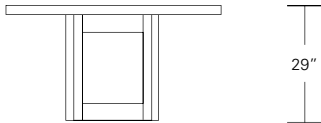

29"

25 1/2" 29"

68", 74", 84", 90" or 96"

96", 102", 108", 114" or 120"

48", 54", 60", 66" or 72"

Nexus Round Table

48"W x 48"D x 29"H
54"W x 54"D x 29"H
60"W x 60"D x 29"H
66"W x 66"D x 29"H
72"W x 72"D x 29"H

Round Extension Table (with self storing leaf)

48"W (68" w/one 20"leaf) x 48"D x 29"H
54"W (74" w/one 20"leaf) x 54"D x 29"H
60"W (84" w/one 24"leaf) x 60"D x 29"H
66"W (90" w/one 24"leaf) x 66"D x 29"H
72"W (96" w/one 24"leaf) x 72"D x 29"H

Round Split Base Extension Table

48"W (96" w/two 24"leaves) x 48"D x 29"H
54"W (102" w/two 24"leaves) x 54"D x 29"H
60"W (108" w/two 24"leaves) x 60"D x 29"H
66"W (114" w/two 24"leaves) x 66"D x 29"H
72"W (120" w/two 24"leaves) x 72"D x 29"H

48", 54", 60", 66" or 72"

Nexus Square Table

48"W x 48"D x 29"H
54"W x 54"D x 29"H
60"W x 60"D x 29"H
66"W x 66"D x 29"H
72"W x 72"D x 29"H

Square Extension Table (with self storing leaf)

48"W (68" w/one 20"leaf) x 48"D x 29"H
54"W (74" w/one 20"leaf) x 54"D x 29"H
60"W (84" w/one 24"leaf) x 60"D x 29"H
66"W (90" w/one 24"leaf) x 66"D x 29"H
72"W (96" w/one 24"leaf) x 72"D x 29"H

Square Split Base Extension Table

48"W (96" w/two 24"leaves) x 48"D x 29"H
54"W (102" w/two 24"leaves) x 54"D x 29"H
60"W (108" w/two 24"leaves) x 60"D x 29"H
66"W (114" w/two 24"leaves) x 66"D x 29"H
72"W (120" w/two 24"leaves) x 72"D x 29"H

14,15,16, 17 or 18"

20,24,28, 32 or 36"

14,15,16, 17 or 18"

48, 54, 60, 66 or 72"

Round

Square

Metal Inlay Option:

Optional metal inlay on bottom edge of table top.

Lazy Susan Option

Base Only for Round or Square Glass Top