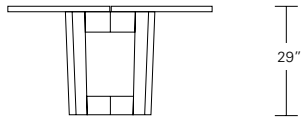

DUETTE ROUND & SQUARE TABLES

29"

48", 54", 60", 66" or 72"