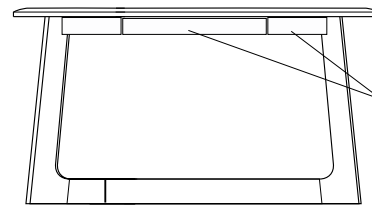

KEMIZO CONSOLE

60 W x 18 D x 32 H

Shown in Grey Ash with optional Satin Aluminum inlay.

The Kemizo Console features a diagonal base stretcher with intersecting legs, rounded corners, and softened profiles. This streamlined version includes a lightly scaled top with an optional metal inlay outlining the table top, legs and base. Available with an optional recessed drawer and apron detail.