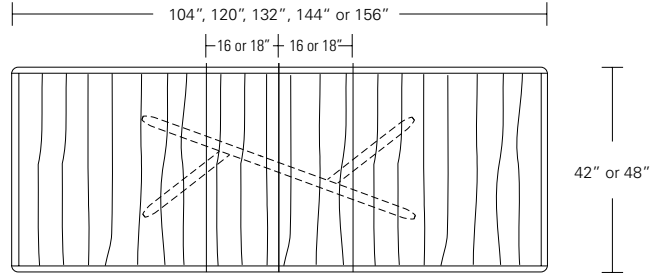

48"W (72" w/one 24" leaf) x 48"D x 29 1/4"H
54"W (78" w/one 24" leaf) x 54"D x 29 1/4"H
60"W (84" w/one 24" leaf) x 60"D x 29 1/4"H
66"W (90" w/one 24" leaf) x 66"D x 29 1/4"H
72"W (96" w/one 24" leaf) x 72"D x 29 1/4"H

Kemizo Table

- 72" W x 42" D x 29" H
- 84" W x 42" D x 29" H
- 96" W x 42" D x 29" H
- 108" W x 42" D x 29" H
- 120" W x 48" D x 29" H

Kemizo Extension Table

- 72" W (104" w/two 16" leaves) x 42" D x 29 1/4" H
- 84" W (120" w/two 18" leaves) x 42" D x 29 1/4" H
- 96" W (132" w/two 18" leaves) x 42" D x 29 1/4" H
- 108" W (144" w/two 18" leaves) x 42" D x 29 1/4" H
- 120" W (156" w/two 18" leaves) x 48" D x 29 1/4" H

KEMIZO RACETRACK TABLE

96 W x 42 D x 29 1/4 H
(114W w/1 LEAF, 132W w/2 LEAVES)

Extension version shown with self-storing pivoting leaves in in Bluff Oak and optional Satin Brass inlay.

The Kemizo Table features a diagonal linear gesture with rounded corners, softened profiles and an optional metal inlay. The Kemizo Extension Table includes two standard leaves or as shown with self-storing pivoting leaves that fold neatly in the base of the table.