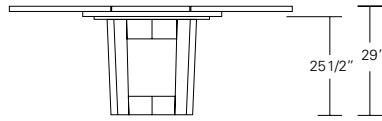

DUETTE ROUND & SQUARE TABLES

29"

48", 54", 60", 66" or 72"

48", 54", 60",
66" or 72"

Duette Round Table

48"W x 48"D x 29"H
54"W x 54"D x 29"H
60"W x 60"D x 29"H
66"W x 66"D x 29"H
72"W x 72"D x 29"H

25 1/2" 29"

68", 74", 84", 90" or 96"

48", 54", 60",
66" or 72"

Duette Round Extension Table (with one leaf)

48"W (68" w/one 20" leaf) x 48"D x 29"H
54"W (74" w/one 20" leaf) x 54"D x 29"H
60"W (84" w/one 24" leaf) x 60"D x 29"H
66"W (90" w/one 24" leaf) x 66"D x 29"H
72"W (96" w/one 24" leaf) x 72"D x 29"H