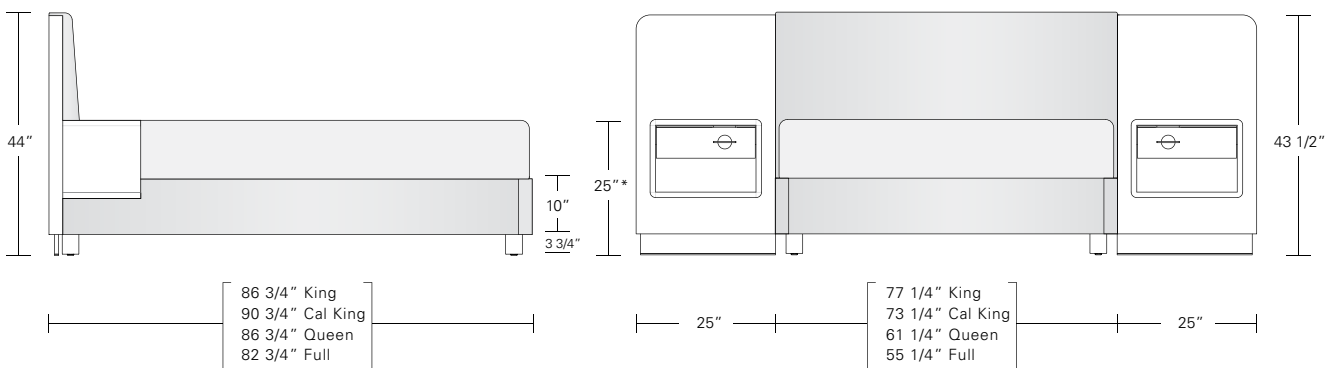

Napa Bed Ensemble 1 - Square Corners on Headboard, Night Cabinet 1

Napa Bed Ensemble 2 - Rounded Corners on Headboard, Night Cabinet 2

Napa Bed Night Cabinet 1 - Linear Tab Pull on top of drawer
 * 25" table height can be adjusted to mattress height