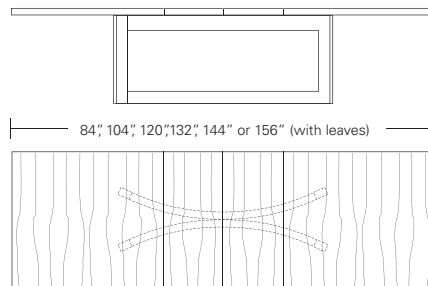

Nexus Extension Table C (with leaves)

DESCRIPTION	FINISH OPTIONS	
Nexus Table: Veneer top with solid wood or thick veneer edging. Curved base with solid wood vertical frame members. Standard Options: Sunburst veneer pattern. Metal inlay edge detail. Metal Inlay Options: Dark bronze, medium bronze, satin brass or satin aluminum. Custom Orders: Custom sizes, woods and finishes are available. Please request a price quotation.	Standard - Natural / Stained: Bronze Ash, Burnt Ash, Ebonized Ash, Grey Ash, Medium Mahogany, Oak, Bluff Oak, Grey Oak, Fumed Oak, Ebonized Oak, Walnut, Medium Walnut, Dark Walnut, Ebonized Walnut, Grey Walnut, Silver Walnut, Terra Walnut, Bronze Walnut, Claro Toned Walnut.	Premium - Cerused / Bleached: Bleached Ash, Cerused Grey Ash, Cerused Bronze Ash, Cerused Burnt Ash, Cerused Mahogany, Cerused Dark Mahogany, Bleached Walnut, Cerused Walnut, Cerused Grey Walnut, Cerused Silver Walnut, Cerused Bronze Walnut, Cerused Oak, Bleached Oak.