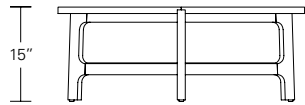

TRILLIUM COCKTAIL TABLE

Trillium 39
39" Diam Top x 15"H
Overall Diam w/ legs 42"

DESCRIPTION	FINISH OPTIONS	
Trillium Table: Veneer top with thick veneer edging. Solid wood base with levelers. Inlay Options: Dark bronze, medium bronze, satin brass or satin aluminum. Custom Orders: Custom sizes, woods and finishes are available. Please request a price quotation.	Standard - Natural / Stained: Bronze Ash, Burnt Ash, Ebonized Ash, Grey Ash, Medium Mahogany, Oak, Bluff Oak, Grey Oak, Fumed Oak, Ebonized Oak, Walnut, Medium Walnut, Dark Walnut, Ebonized Walnut, Grey Walnut, Silver Walnut, Terra Walnut, Bronze Walnut, Claro Toned Walnut.	Premium - Cerused / Bleached: Bleached Ash, Cerused Grey Ash, Cerused Bronze Ash, Cerused Burnt Ash, Cerused Mahogany, Cerused Dark Mahogany, Bleached Walnut, Cerused Walnut, Cerused Grey Walnut, Cerused Silver Walnut, Cerused Bronze Walnut, Cerused Oak, Bleached Oak.