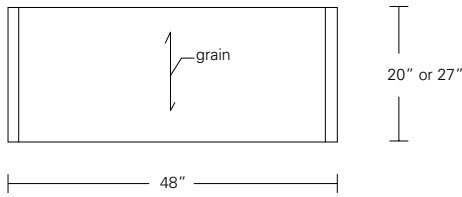

ZIG ZAG TABLE

48W x 20D x 15H

Shown in Walnut.

The modern planes of this continuous form, with its softly rounded angles and undulating base, pay homage to Gerrit Rietveld's Zig Zag chair. The horizontal surface is a functional table top, while the angles of the open base create built-in bookends.