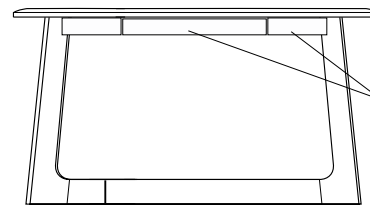

shown with optional drawer and apron

54" W x 16" D x 32" H
60" W x 18" D x 32" H
72" W x 18" D x 32" H
84" W x 18" D x 32" H

Edge Detail Options:

Veneer top with solid wood profiled edges on top and bottom.

Veneer top with solid wood profiled edge on top and optional metal inlay on bottom.

DESCRIPTION	FINISH OPTIONS	
Kemizo Console: Veneer top with solid wood edge. Solid wood base with levelers. Standard Options: Drawer, drawer dividers. Dark bronze, medium bronze, satin brass or satin aluminum inlay. Custom Orders: Custom sizes, woods, veneer patterns and finishes are available. Please request a price quotation.	Standard - Natural / Stained: Bronze Ash, Burnt Ash, Ebonized Ash, Grey Ash, Medium Mahogany, Oak, Bluff Oak, Grey Oak, Fumed Oak, Ebonized Oak, Walnut, Medium Walnut, Dark Walnut, Ebonized Walnut, Grey Walnut, Silver Walnut, Terra Walnut, Bronze Walnut, Claro Toned Walnut.	Premium - Cerused / Bleached: Bleached Ash, Cerused Grey Ash, Cerused Bronze Ash, Cerused Burnt Ash, Cerused Mahogany, Cerused Dark Mahogany, Bleached Walnut, Cerused Walnut, Cerused Grey Walnut, Cerused Silver Walnut, Cerused Bronze Walnut, Cerused Oak, Bleached Oak.