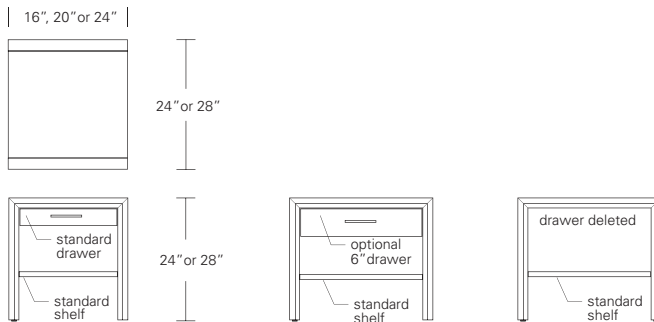

Arris Slim

16"W x 24" or 28"D x 24" or 28"H
20"W x 24" or 28"D x 24" or 28"H
24"W x 24" or 28"D x 24" or 28"H

DESCRIPTION	FINISH OPTIONS	
Arris Cocktail & Side Table: Profiled and mitered solid wood frame with veneer top. Standard Options: Stone or Leather top. Shelf. Satin brass, medium bronze, dark bronze, and satin or polished stainless steel pulls. Custom Orders: Custom sizes, woods, veneer patterns and finishes are available. Please request a price quotation.	Standard - Natural / Stained: Bronze Ash, Burnt Ash, Ebonized Ash, Grey Ash, Medium Mahogany, Oak, Bluff Oak, Grey Oak, Fumed Oak, Ebonized Oak, Walnut, Medium Walnut, Dark Walnut, Ebonized Walnut, Grey Walnut, Silver Walnut, Terra Walnut, Bronze Walnut, Claro Toned Walnut.	Premium - Cerused / Bleached: Bleached Ash, Cerused Grey Ash, Cerused Bronze Ash, Cerused Burnt Ash, Cerused Mahogany, Cerused Dark Mahogany, Bleached Walnut, Cerused Walnut, Cerused Grey Walnut, Cerused Silver Walnut, Cerused Bronze Walnut, Cerused Oak, Bleached Oak.