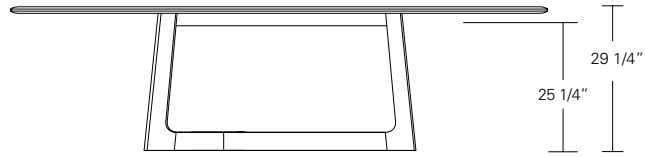

KEMIZO EXTENSION TABLE

84 W x 42 D x 29 1/4 H
(102W w/1 LEAF, 120W w/2 LEAVES)

Extension version shown with self-storing pivoting leaves in Terra Walnut and optional Medium Bronze inlay.

The Kemizo Table features a diagonal linear gesture with rounded corners, softened profiles and an optional metal inlay. The Kemizo Extension Table includes two standard leaves or as shown with self-storing pivoting leaves that fold neatly in the base of the table.

Kemizo Table

- 72" W x 42" D x 29" H
- 84" W x 42" D x 29" H
- 96" W x 42" D x 29" H
- 108" W x 42" D x 29" H
- 120" W x 48" D x 29" H

Kemizo Extension Table

- 72" W (104" w/two 16" leaves) x 42" D x 29 1/4" H
- 84" W (120" w/two 18" leaves) x 42" D x 29 1/4" H
- 96" W (132" w/two 18" leaves) x 42" D x 29 1/4" H
- 108" W (144" w/two 18" leaves) x 42" D x 29 1/4" H
- 120" W (156" w/two 18" leaves) x 48" D x 29 1/4" H

KEMIZO RACETRACK TABLE

96 W x 42 D x 29 1/4 H
(114W w/1 LEAF, 132W w/2 LEAVES)

Extension version shown with self-storing pivoting leaves in in Bluff Oak and optional Satin Brass inlay.

The Kemizo Table features a diagonal linear gesture with rounded corners, softened profiles and an optional metal inlay. The Kemizo Extension Table includes two standard leaves or as shown with self-storing pivoting leaves that fold neatly in the base of the table.