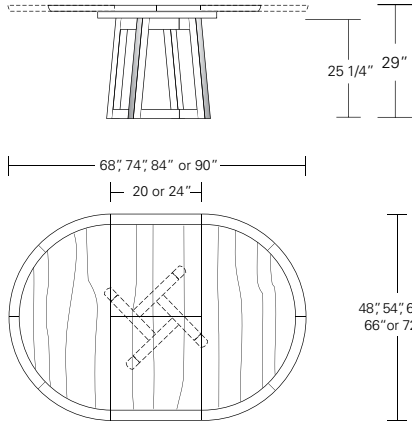

48" W (68" w/one 20" leaf) x 48" D x 29" H
 54" W (74" w/one 20" leaf) x 54" D x 29" H
 60" W (84" w/one 24" leaf) x 60" D x 29" H
 66" W (90" w/one 24" leaf) x 66" D x 29" H
 72" W (96" w/one 24" leaf) x 72" D x 29" H

ROULETTE ROUND EXTENSION TABLE - SPLIT BASE

66W x 66D x 29H
(114W with two 24" LEAVES)

Shown in Walnut with optional solid wood top.

The Roulette Round Table features a pin wheel style base layout with slanted legs suggesting a rotating movement. On this table the base splits to support the increased top length. Roulettes are available in a variety of shapes, sizes, fixed and extension versions.

ROULETTE ROUND & SQUARE TABLES

Roulette Round Table

42" W x 42" D x 29" H
 48" W x 48" D x 29" H
 54" W x 54" D x 29" H
 60" W x 60" D x 29" H
 66" W x 66" D x 29" H
 72" W x 72" D x 29" H

Round Extension Table (w/self-storing leaf)