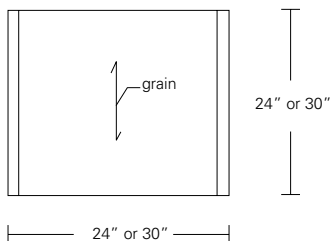

Contour Side Table 24"W x 24"D x 24"H
30"W x 30"D x 24"H

DESCRIPTION	FINISH OPTIONS	
Contour Tables: Veneer panels with radiused solid wood corners. Standard Options: Wood or metal feet on Contour Table. Custom Orders: Custom sizes, woods and finishes are available. Please request a price quotation.	Standard - Natural / Stained: Bronze Ash, Burnt Ash, Ebonized Ash, Grey Ash, Medium Mahogany, Oak, Bluff Oak, Grey Oak, Fumed Oak, Ebonized Oak, Walnut, Medium Walnut, Dark Walnut, Ebonized Walnut, Grey Walnut, Silver Walnut, Terra Walnut, Bronze Walnut, Claro Toned Walnut.	Premium - Cerused / Bleached: Bleached Ash, Cerused Grey Ash, Cerused Bronze Ash, Cerused Burnt Ash, Cerused Mahogany, Cerused Dark Mahogany, Bleached Walnut, Cerused Walnut, Cerused Grey Walnut, Cerused Silver Walnut, Cerused Bronze Walnut, Cerused Oak, Bleached Oak.