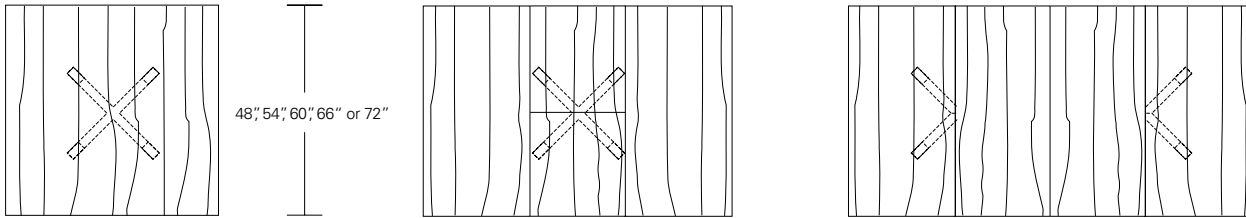

Pointe Square Table

42"W x 42"D x 29"H
48"W x 48"D x 29"H
54"W x 54"D x 29"H
60"W x 60"D x 29"H
66"W x 66"D x 29"H
72"W x 72"D x 29"H

Square Extension Table (with self storing leaf)

48"W (68" w/one 20" leaf) x 48"D x 29"H
54"W (74" w/one 20" leaf) x 54"D x 29"H
60"W (84" w/one 24" leaf) x 60"D x 29"H
66"W (90" w/one 24" leaf) x 66"D x 29"H
72"W (96" w/one 24" leaf) x 72"D x 29"H

Square Split Base Extension Table

48"W (96" w/two 24" leaves) x 48"D x 29"H
54"W (102" w/two 24" leaves) x 54"D x 29"H
60"W (108" w/two 24" leaves) x 60"D x 29"H
66"W (114" w/two 24" leaves) x 66"D x 29"H
72"W (120" w/two 24" leaves) x 72"D x 29"H