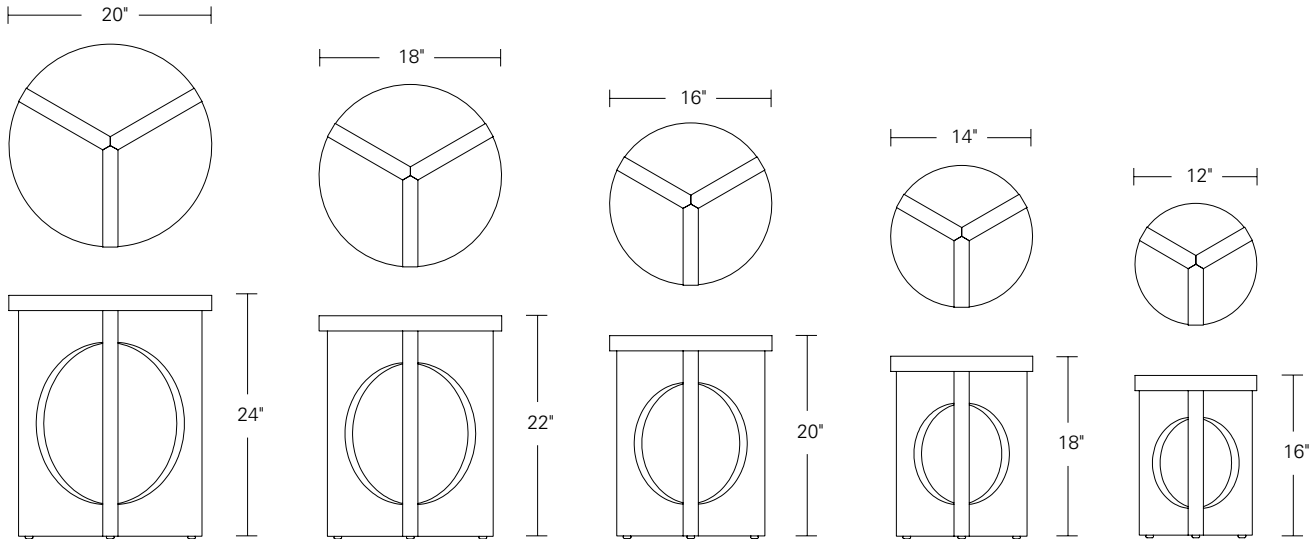

CAMEO SIDE TABLES

20 Diam x 24H, 16 Diam x 20H, 12 Diam x 16H

Shown in optional solid Claro Walnut.

Cameo Side Tables have a three legged solid wood base with a connecting trio of circular cut-outs. The modern geometric design and positive and negative spaces create a visual continuity. Cameo Side Tables are available in five diameters and heights in an array of standard finishes.