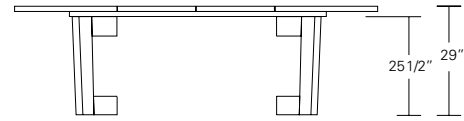

Extension version with one leaf

DUETTE SQUARE TABLE

72W x 72D x 29H

Shown in Oak.

The interlocking base of the Duette Square Table supports two large slabs of solid wood. An artistic selection of random matched planks celebrate the informal beauty of natural wood. Smoothly finished end grain highlights its unique visual nuances. Extension versions with one or two leaves are available.

DUETTE ROUND & SQUARE TABLES

29"

48", 54", 60", 66" or 72"

48", 54", 60",
66" or 72"

Duette Round Table

48"W x 48"D x 29"H
54"W x 54"D x 29"H
60"W x 60"D x 29"H
66"W x 66"D x 29"H
72"W x 72"D x 29"H

25 1/2" 29"

68", 74", 84", 90" or 96"

48", 54", 60",
66" or 72"

Duette Round Extension Table (with one leaf)

48"W (68" w/one 20" leaf) x 48"D x 29"H
54"W (74" w/one 20" leaf) x 54"D x 29"H
60"W (84" w/one 24" leaf) x 60"D x 29"H
66"W (90" w/one 24" leaf) x 66"D x 29"H
72"W (96" w/one 24" leaf) x 72"D x 29"H