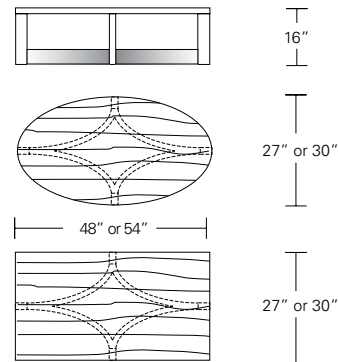

Oval or Rectangular Wood Top

DESCRIPTION	FINISH OPTIONS	
Nexus Cocktail Table: Inset glass top or veneer top with solid wood or thick veneer edging. Curved base with solid wood vertical frame members and levelers. Standard Options: Sunburst veneer pattern. Premium glass. Custom Orders: Custom sizes, woods and finishes are available. Please request a price quotation.	Standard - Natural / Stained: Bronze Ash, Burnt Ash, Ebonized Ash, Grey Ash, Medium Mahogany, Oak, Bluff Oak, Grey Oak, Fumed Oak, Ebonized Oak, Walnut, Medium Walnut, Dark Walnut, Ebonized Walnut, Grey Walnut, Silver Walnut, Terra Walnut, Bronze Walnut, Claro Toned Walnut.	Premium - Cerused / Bleached: Bleached Ash, Cerused Grey Ash, Cerused Bronze Ash, Cerused Burnt Ash, Cerused Mahogany, Cerused Dark Mahogany, Bleached Walnut, Cerused Walnut, Cerused Grey Walnut, Cerused Silver Walnut, Cerused Bronze Walnut, Cerused Oak, Bleached Oak.