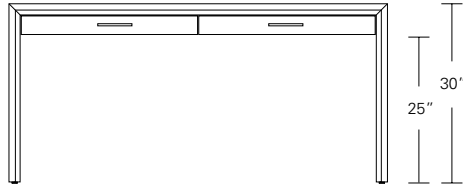

Desk

DESCRIPTION	FINISH OPTIONS	
Arris Desk & Console: Profiled and mitered solid wood frame with veneer top. Levelers. Standard Options: Drawers, drawer dividers, shelves, Leather top, modesty panel, leg wire-chase, wood or metal grommets to match hardware. Satin brass, medium bronze, dark bronze, and satin or polished stainless steel pulls. Custom Orders: Custom sizes, woods and finishes are available. Please request a price quotation.	Standard - Natural / Stained: Bronze Ash, Burnt Ash, Ebonized Ash, Grey Ash, Medium Mahogany, Oak, Bluff Oak, Grey Oak, Fumed Oak, Ebonized Oak, Walnut, Medium Walnut, Dark Walnut, Ebonized Walnut, Grey Walnut, Silver Walnut, Terra Walnut, Bronze Walnut, Claro Toned Walnut.	Premium - Cerused / Bleached: Bleached Ash, Cerused Grey Ash, Cerused Bronze Ash, Cerused Burnt Ash, Cerused Mahogany, Cerused Dark Mahogany, Bleached Walnut, Cerused Walnut, Cerused Grey Walnut, Cerused Silver Walnut, Cerused Bronze Walnut, Cerused Oak, Bleached Oak.