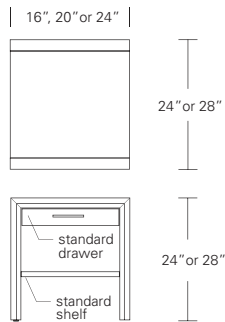

Arris Slim

16"W x 24" or 28"D x 24" or 28"H
20"W x 24" or 28"D x 24" or 28"H
24"W x 24" or 28"D x 24" or 28"H