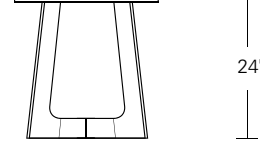

Rectangular
24"W x 18"D x 24"H