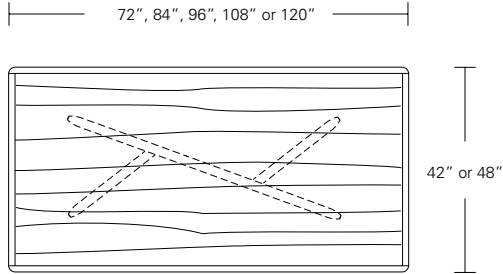

Kemizo Table

- 72" W x 42" D x 29" H
- 84" W x 42" D x 29" H
- 96" W x 42" D x 29" H
- 108" W x 42" D x 29" H
- 120" W x 48" D x 29" H

Kemizo Extension Table

- 72" W (104" w/two 16" leaves) x 42" D x 29 1/4" H
- 84" W (120" w/two 18" leaves) x 42" D x 29 1/4" H
- 96" W (132" w/two 18" leaves) x 42" D x 29 1/4" H
- 108" W (144" w/two 18" leaves) x 42" D x 29 1/4" H
- 120" W (156" w/two 18" leaves) x 48" D x 29 1/4" H

KEMIZO RACETRACK TABLE

96 W x 42 D x 29 1/4 H
(114W w/1 LEAF, 132W w/2 LEAVES)

Extension version shown with self-storing pivoting leaves in in Bluff Oak and optional Satin Brass inlay.

The Kemizo Table features a diagonal linear gesture with rounded corners, softened profiles and an optional metal inlay. The Kemizo Extension Table includes two standard leaves or as shown with self-storing pivoting leaves that fold neatly in the base of the table.