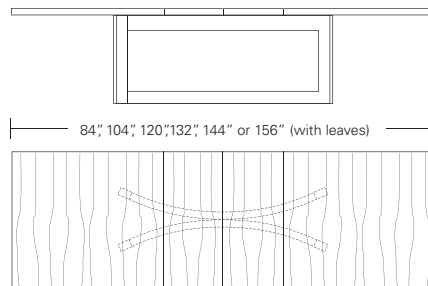

Nexus Extension Table C (with leaves)

DESCRIPTION	FINISH OPTIONS	
Nexus Table: Veneer top with solid wood or thick veneer edging. Curved base with solid wood vertical frame members. Standard Options: Sunburst veneer pattern. Metal inlay edge detail. Metal Inlay Options: Dark bronze, medium bronze, satin brass or satin aluminum. Custom Orders: Custom sizes, woods and finishes are available. Please request a price quotation.	Standard - Natural / Stained:	Premium - Cerused / Bleached:
	Bronze Ash, Burnt Ash, Ebonized Ash, Grey Ash, Medium Mahogany, Oak, Bluff Oak, Grey Oak, Fumed Oak, Ebonized Oak, Walnut, Medium Walnut, Dark Walnut, Ebonized Walnut, Grey Walnut, Silver Walnut, Terra Walnut, Bronze Walnut, Claro Toned Walnut.	Bleached Ash, Cerused Grey Ash, Cerused Bronze Ash, Cerused Burnt Ash, Cerused Mahogany, Cerused Dark Mahogany, Bleached Walnut, Cerused Walnut, Cerused Grey Walnut, Cerused Silver Walnut, Cerused Bronze Walnut, Cerused Oak, Bleached Oak.