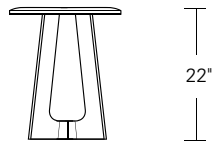

KEMIZO SIDE TABLES

Round
20"W x 20"D x 22"H