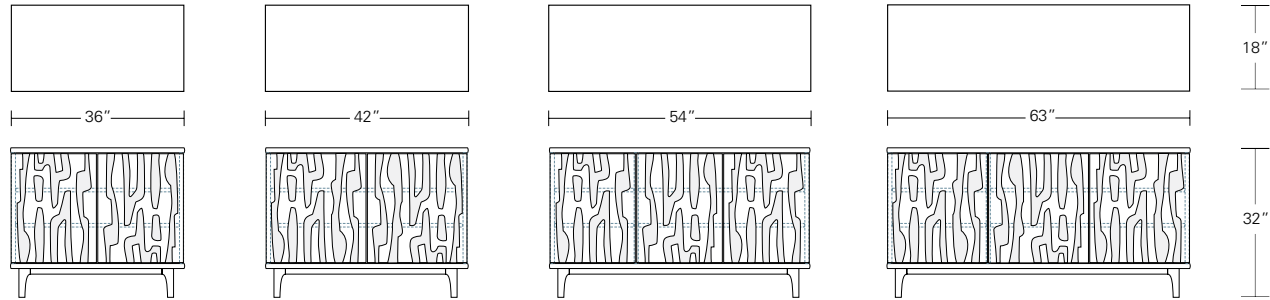

D36 - 2 doors

D42 - 2 doors

D 54 - 3 doors

D63 - 3 doors