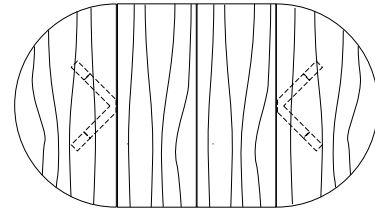

68", 74", 84", 90" or 96"

48", 54", 60",
66" or 72"

Duette Round Extension Table (with one leaf)

48"W (68" w/one 20" leaf) x 48"D x 29"H
54"W (74" w/one 20" leaf) x 54"D x 29"H
60"W (84" w/one 24" leaf) x 60"D x 29"H
66"W (90" w/one 24" leaf) x 66"D x 29"H
72"W (96" w/one 24" leaf) x 72"D x 29"H

25 1/2" 29"

96", 102", 108", 114" or 120"

48", 54", 60",
66" or 72"

Duette Round Extension Table (split base with two leaves)

48"W (96" w/two 24" leaves) x 48"D x 29"H
54"W (102" w/two 24" leaves) x 54"D x 29"H
60"W (108" w/two 24" leaves) x 60"D x 29"H
66"W (114" w/two 24" leaves) x 66"D x 29"H
72"W (120" w/two 24" leaves) x 72"D x 29"H