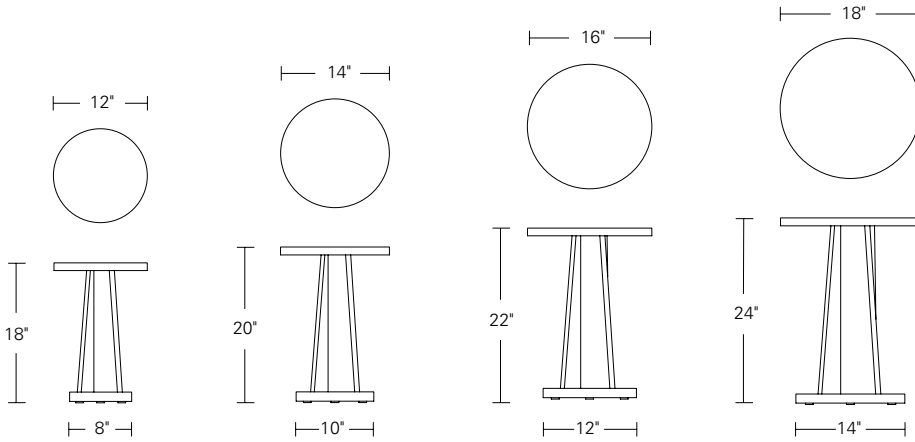

Gem Drink Tables:
18"W x 18"D x 24"H
16"W x 16"D x 22"H
14"W x 14"D x 20"H
12"W x 12"D x 18"H