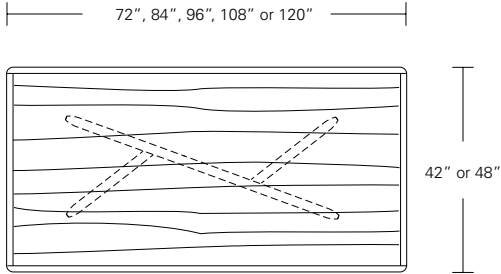

Kemizo Square Table

42"W x 42"D x 29"H
 48"W x 48"D x 29"H
 54"W x 54"D x 29"H
 60"W x 60"D x 29"H
 66"W x 66"D x 29"H
 72"W x 72"D x 29"H

Square Extension Table (w/self-storing leaf)

48"W (68"w/one 20"leaf) x 48"D x 29"H
 54"W (74"w/one 20"leaf) x 54"D x 29"H
 60"W (84"w/one 24"leaf) x 60"D x 29"H
 66"W (90"w/one 24"leaf) x 66"D x 29"H
 72"W (96"w/one 24"leaf) x 72"D x 29"H

Split Base Square Extension Table

48"W (96"w/two 24"leaves) x 48"D x 29"H
 54"W (102"w/two 24"leaves) x 54"D x 29"H
 60"W (108"w/two 24"leaves) x 60"D x 29"H
 66"W (114"w/two 24"leaves) x 66"D x 29"H
 72"W (120"w/two 24"leaves) x 72"D x 29"H

KEMIZO EXTENSION TABLE

84 W x 42 D x 29 1/4 H
(102W w/1 LEAF, 120W w/2 LEAVES)

Extension version shown with self-storing pivoting leaves in Terra Walnut and optional Medium Bronze inlay.

The Kemizo Table features a diagonal linear gesture with rounded corners, softened profiles and an optional metal inlay. The Kemizo Extension Table includes two standard leaves or as shown with self-storing pivoting leaves that fold neatly in the base of the table.