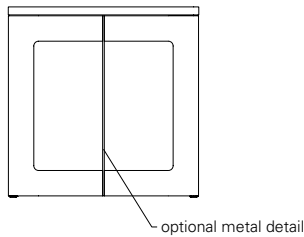

DESCRIPTION	FINISH OPTIONS	
Bruneau Console & Desk: Solid wood frame with radiused corners and veneered top. Integrated pulls in covered solid wood fronts with metal inlay. Soft-close drawers and leveling feet. Standard Options: Integrated metal pull and optional metal detail on leg in satin brass, medium bronze, dark bronze, or satin aluminum. Custom Orders: Custom sizes, woods and finishes are available. Please request a price quotation.	Standard - Natural / Stained: Bronze Ash, Burnt Ash, Ebonized Ash, Grey Ash, Medium Mahogany, Oak, Bluff Oak, Grey Oak, Fumed Oak, Ebonized Oak, Walnut, Medium Walnut, Dark Walnut, Ebonized Walnut, Grey Walnut, Silver Walnut, Terra Walnut, Bronze Walnut, Claro Toned Walnut.	Premium - Cerused / Bleached: Bleached Ash, Cerused Grey Ash, Cerused Bronze Ash, Cerused Burnt Ash, Cerused Mahogany, Cerused Dark Mahogany, Bleached Walnut, Cerused Walnut, Cerused Grey Walnut, Cerused Silver Walnut, Cerused Bronze Walnut, Cerused Oak, Bleached Oak.