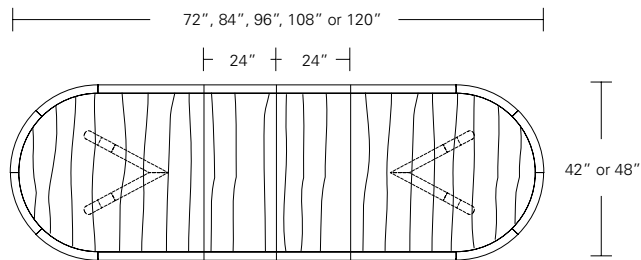

BRUNEAU TABLE

Bruneau Table

72"W x 38"D x 29"H 108"W x 44"D x 29"H
 84"W x 40"D x 29"H 120"W x 48"D x 29"H
 96"W x 42"D x 29"H

Bruneau Extension Table E (w/ end caps)

72"W (104"w/two 16"leaves) x 38"D x 29"H
 84"W (120"w/two 18"leaves) x 40"D x 29"H
 96"W (132"w/two 18"leaves) x 42"D x 29"H
 108"W (144"w/two 18"leaves) x 44"D x 29"H
 120"W (156"w/two 18"leaves) x 48"D x 29"H

CAMEO EXTENSION TABLE

84W x 42D x 29H
(108" w/1 LEAF, 132" w/2 LEAVES)

Extension version shown with one leaf in Cerused Grey Ash and optional Medium Bronze Inlay.

The Cameo Table features a graphic geometric base design. Cameo Extension Tables come standard with one or two 24" leaves. Cameos are available in several shapes, sizes, and in fixed or extension versions. A wide range of wood stains and metal inlay options offer endless combinations of finishes and detailing.

Rectangular Table

Extension Table

Racetrack Table

Racetrack Extension Table

- 72"W x 42"D x 29"H
- 84"W x 42"D x 29"H
- 96"W x 42"D x 29"H
- 108"W x 42"D x 29"H
- 120"W x 48"D x 29"H

- 72"W (96" w/one leaf, 120" w/two 24"leaves) x 42"D x 29 1/4"H
- 84"W (108" w/one leaf, 132" w/two 24"leaves) x 42"D x 29 1/4"H
- 96"W (120" w/one leaf, 144" w/two 24"leaves) x 42"D x 29 1/4"H
- 108"W (132" w/one leaf, 156" w/two 24"leaves) x 42"D x 29 1/4"H
- 120"W (144" w/one leaf, 168" w/two 24"leaves) x 48"D x 29 1/4"H