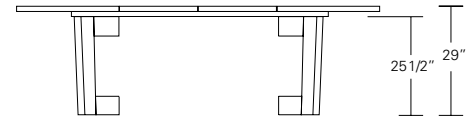

DUETTE ROUND & SQUARE TABLES

48", 54", 60", 66" or 72"

48", 54", 60",
66" or 72"

Duette Round Table

48"W x 48"D x 29"H
54"W x 54"D x 29"H
60"W x 60"D x 29"H
66"W x 66"D x 29"H
72"W x 72"D x 29"H

68", 74", 84", 90" or 96"

25 1/2" 29"

48", 54", 60",
66" or 72"

Duette Round Extension Table (with one leaf)

48"W (68" w/one 20" leaf) x 48"D x 29"H
54"W (74" w/one 20" leaf) x 54"D x 29"H
60"W (84" w/one 24" leaf) x 60"D x 29"H
66"W (90" w/one 24" leaf) x 66"D x 29"H
72"W (96" w/one 24" leaf) x 72"D x 29"H

96", 102", 108", 114" or 120"

48", 54", 60",
66" or 72"

Duette Round Extension Table (split base with two leaves)

48"W (96" w/two 24" leaves) x 48"D x 29"H
54"W (102" w/two 24" leaves) x 54"D x 29"H
60"W (108" w/two 24" leaves) x 60"D x 29"H
66"W (114" w/two 24" leaves) x 66"D x 29"H
72"W (120" w/two 24" leaves) x 72"D x 29"H