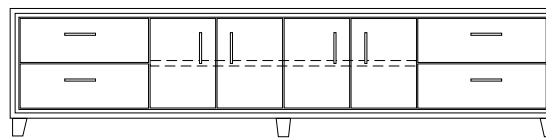

DESCRIPTION	FINISH OPTIONS	
Arris Casegoods: Veneer cabinet with profiled and mitered solid wood face frame. One adjustable shelf behind each door. Square tapered feet with levelers. Standard Options: Pocket doors, drawer inserts, vented removable back & wire management. Rectangular D pulls in satin brass, medium bronze, dark bronze, and satin or polished stainless steel. Opaque satin lacquer fronts, two tone finish. Custom Orders: Custom sizes, woods and finishes are available. Please request a price quotation.	Standard - Natural / Stained: Bronze Ash, Burnt Ash, Ebonized Ash, Grey Ash, Medium Mahogany, Oak, Bluff Oak, Grey Oak, Fumed Oak, Ebonized Oak, Walnut, Medium Walnut, Dark Walnut, Ebonized Walnut, Grey Walnut, Silver Walnut, Terra Walnut, Bronze Walnut, Claro Toned Walnut.	Premium - Cerused / Bleached: Bleached Ash, Cerused Grey Ash, Cerused Bronze Ash, Cerused Burnt Ash, Cerused Mahogany, Cerused Dark Mahogany, Bleached Walnut, Cerused Walnut, Cerused Grey Walnut, Cerused Silver Walnut, Cerused Bronze Walnut, Cerused Oak, Bleached Oak.
	Custom Finishes Opaque Satin Lacquer for Fronts.