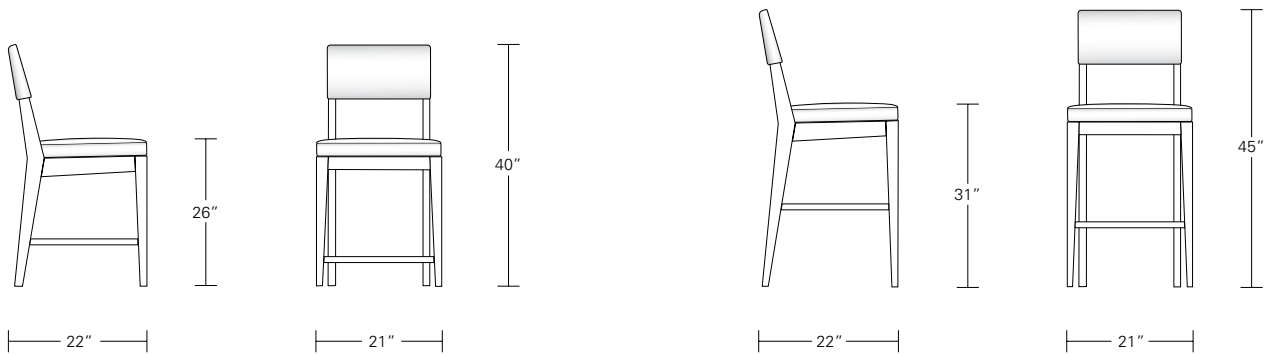

Chevron Counter Stool

21"W x 22"D x 40"H

Chevron Bar Stool

21"W x 22"D x 45"H

DESCRIPTION	FINISH OPTIONS	
Cadet & Chevron Stool: Solid wood frame with upholstered seat. Brushed aluminum toe rail on stool. Standard Options: COM or COL. Upholstered or wood seat. Seat with top stitching. Swivel seat. Custom Orders: Custom sizes, woods and finishes are available. Please request a price quotation.	Standard - Natural / Stained: Bronze Ash, Burnt Ash, Ebonized Ash, Grey Ash, Medium Mahogany, Oak, Bluff Oak, Grey Oak, Fumed Oak, Ebonized Oak, Walnut, Medium Walnut, Dark Walnut, Ebonized Walnut, Grey Walnut, Silver Walnut, Terra Walnut, Bronze Walnut, Claro Toned Walnut.	Premium - Cerused / Bleached: Bleached Ash, Cerused Grey Ash, Cerused Bronze Ash, Cerused Burnt Ash, Cerused Mahogany, Cerused Dark Mahogany, Bleached Walnut, Cerused Walnut, Cerused Grey Walnut, Cerused Silver Walnut, Cerused Bronze Walnut, Cerused Oak, Bleached Oak.
Fabric and Leather Requirements COM: 1 yard for stool with upholstered back, 3/4 yard for stool with wood back. 54" wide plain fabric. Repeats and fabric less than 54" wide may require additional yardage. COL: 18 sqft. for stool with upholstered back, 15 sqft. for stool with wood back. Hides need to be 50-55 square feet. Smaller hides may require additional square feet.