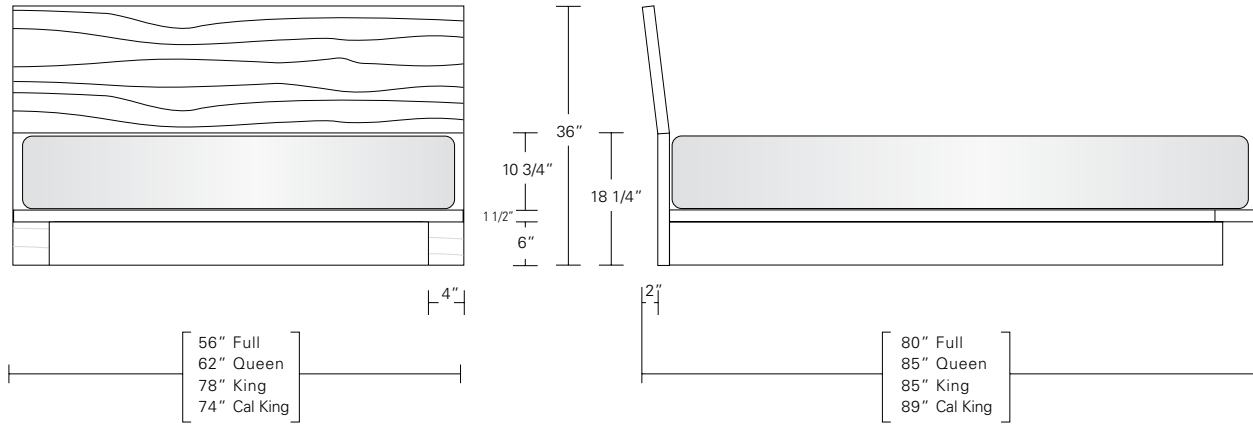

Plateau Bed (with platform, mattress required)