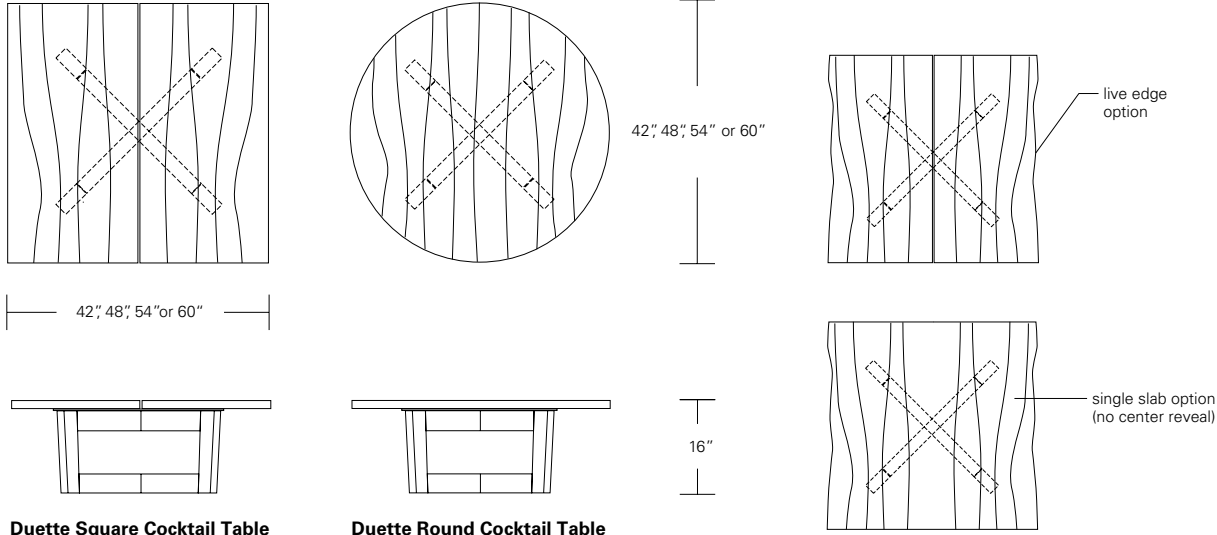

DUETTE ROUND COCKTAIL TABLE

54W x 54D x 16H

Shown in Dark Walnut.

This cocktail table features a round solid wood table top. Hand selected boards are color and grain matched to produce visual unity. The modern open base contrasts with the solid planes of the tabletop. Duette Cocktails come in a variety of sizes and finishes and include square, round and rectangular versions.