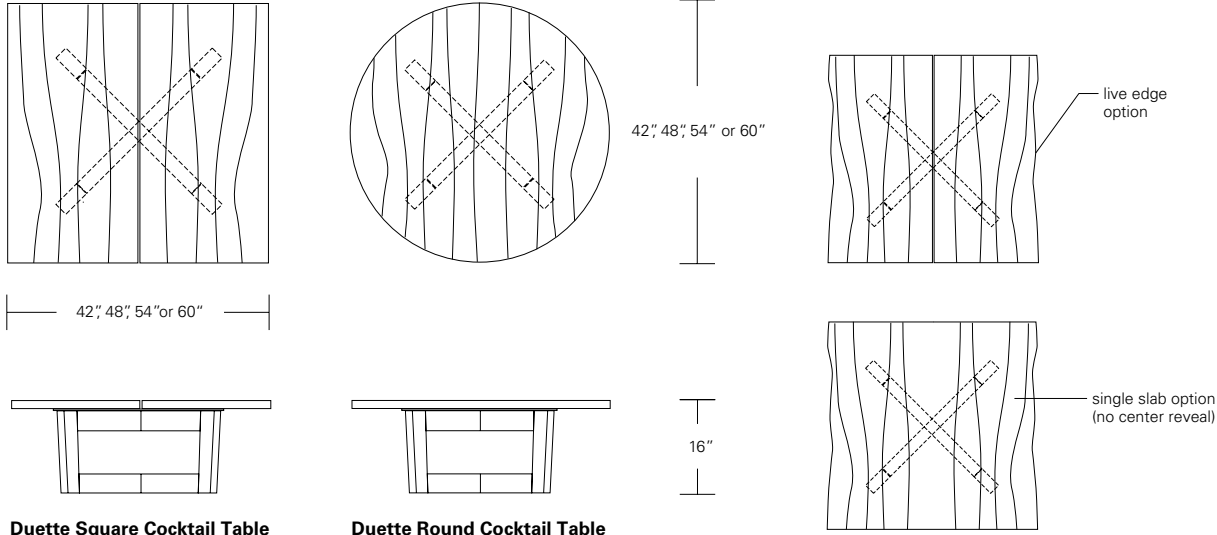

DUETTE SQUARE COCKTAIL TABLE

42W x 42D x 16H

Shown in Walnut.

This cocktail table features a pair of solid wood tops with a center reveal. Hand selected boards are color and grain matched to produce visual unity. The modern open base contrasts with the solid planes of the tabletop. Duette Cocktails come in a variety of sizes and finishes and include square, round and rectangular versions.