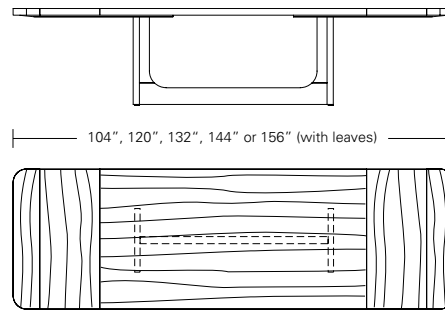

Puente Table

- 72"W x 42"D x 29"H
- 84"W x 42"D x 29"H
- 96"W x 42"D x 29"H
- 108"W x 42"D x 29"H
- 120"W x 48"D x 29"H

Puente Extension Table

- 72"W (104"w/two 16"leaves) x 42"D x 29 1/4"H
- 84"W (120"w/two 18"leaves) x 42"D x 29 1/4"H
- 96"W (132"w/two 18"leaves) x 42"D x 29 1/4"H
- 108"W (144"w/two 18"leaves) x 42"D x 29 1/4"H
- 120"W (156"w/two 18"leaves) x 48"D x 29 1/4"H

BRUNEAU TABLE

108W x 44D x 29H

Shown in Walnut with Medium Bronze metal.

The Bruneau Table combines U shaped base components with a radiused corner table top. The metal end caps create a linear closure to the open ends of the modern trestle base. Available in fixed or extension versions in a wide range of sizes and finishes.

BRUNEAU TABLE

Bruneau Table

72"W x 38"D x 29"H 108"W x 44"D x 29"H
 84"W x 40"D x 29"H 120"W x 48"D x 29"H
 96"W x 42"D x 29"H

Bruneau Extension Table E (w/ end caps)

72"W (104"w/two 16"leaves) x 38"D x 29"H
 84"W (120"w/two 18"leaves) x 40"D x 29"H
 96"W (132"w/two 18"leaves) x 42"D x 29"H
 108"W (144"w/two 18"leaves) x 44"D x 29"H
 120"W (156"w/two 18"leaves) x 48"D x 29"H

Bruneau Extension Table E (with leaves on ends)

Bruneau Extension Table C (w/ leaves in center)

72"W (104"w/two 16"leaves) x 38"D x 29 1/4"H
 84"W (120"w/two 18"leaves) x 40"D x 29 1/4"H
 96"W (132"w/two 18"leaves) x 42"D x 29 1/4"H
 108"W (144"w/two 18"leaves) x 44"D x 29 1/4"H
 120"W (156"w/two 18"leaves) x 48"D x 29 1/4"H