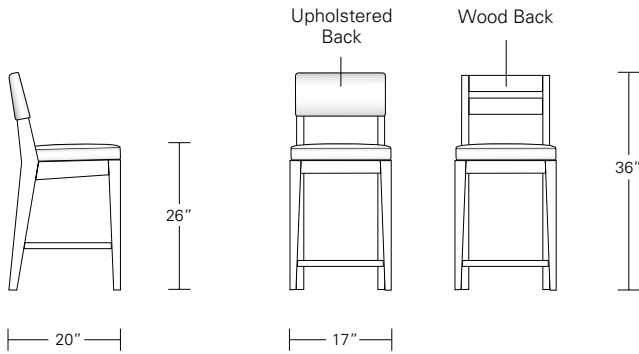

Cadet Counter Stool

17"W x 20"D x 36"H