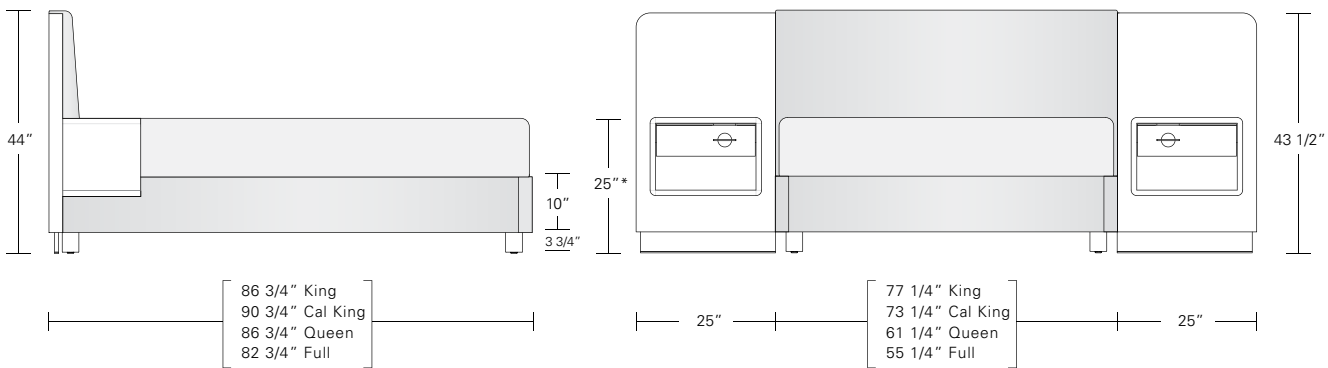

Napa Bed Ensemble 1 - Square Corners on Headboard, Night Cabinet 1

Napa Bed Ensemble 2 - Rounded Corners on Headboard, Night Cabinet 2

Napa Bed Night Cabinet 1 - Linear Tab Pull on top of drawer
* 25" table height can be adjusted to mattress height