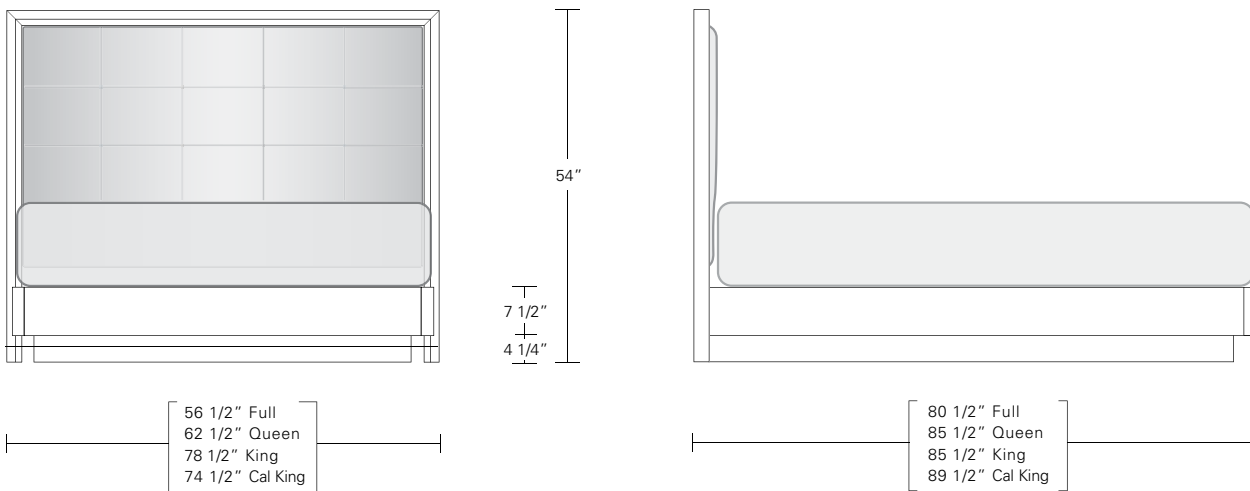

Arris Platform Bed (mattress required)

DESCRIPTION	FINISH OPTIONS	
Arris Bed: Profiled and mitered solid wood headboard frame with upholstered panel. Upholstered or wood rails. Recessed base with levelers. Standard Options: Wood or upholstered rails. COM or COL. Custom Orders: Custom sizes, woods and finishes are available. Please request a price quotation.	Standard - Natural / Stained: Bronze Ash, Burnt Ash, Ebonized Ash, Grey Ash, Medium Mahogany, Oak, Bluff Oak, Grey Oak, Fumed Oak, Ebonized Oak, Walnut, Medium Walnut, Dark Walnut, Ebonized Walnut, Grey Walnut, Silver Walnut, Terra Walnut, Bronze Walnut, Claro Toned Walnut.	Premium - Cerused / Bleached: Bleached Ash, Cerused Grey Ash, Cerused Bronze Ash, Cerused Burnt Ash, Cerused Mahogany, Cerused Dark Mahogany, Bleached Walnut, Cerused Walnut, Cerused Grey Walnut, Cerused Silver Walnut, Cerused Bronze Walnut, Cerused Oak, Bleached Oak.
	Fabric and Leather Requirements COM: Headboard 2 1/2 yards. Headboard and Rails 6 yards. 54" wide plain fabric. Repeats and fabric less than 54" wide may require additional yardage. COL: Headboard 45 square feet. Headboard and Rails 108 square feet. Hides need to be 50-55 square feet. Smaller hides may require additional square feet. Claro Walnut Headboard with live edge- at additional cost.