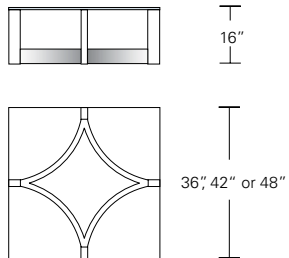

Base Only for Square Top

36"W x 36"D x 16"H
42"W x 42"D x 16"H
48"W x 48"D x 16"H