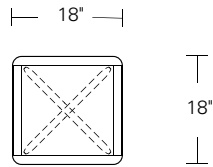

KEMIZO SIDE TABLES

Round
20"W x 20"D x 22"H

Square
18"W x 18"D x 22"H

Rectangular
24"W x 18"D x 24"H