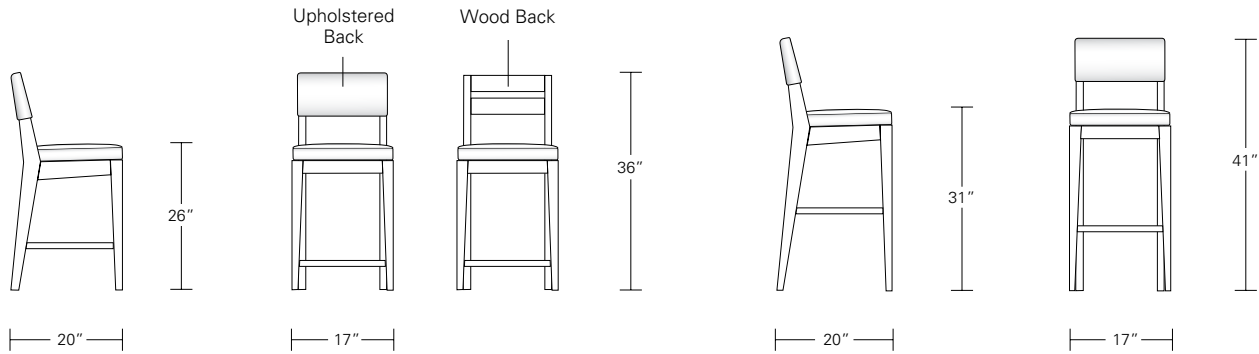

Cadet Counter Stool

17"W x 20"D x 36"H

Cadet Bar Stool

17"W x 20"D x 41"H