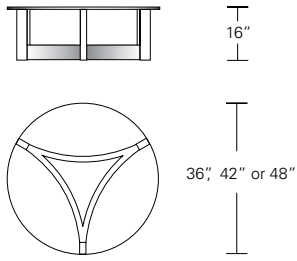

Base Only for Round Top

36"W x 36"D x 16"H
42"W x 42"D x 16"H
48"W x 48"D x 16"H