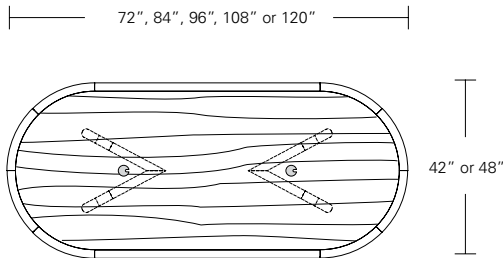

BRUNEAU TABLE

Bruneau Table

72"W x 38"D x 29"H 108"W x 44"D x 29"H
 84"W x 40"D x 29"H 120"W x 48"D x 29"H
 96"W x 42"D x 29"H

Bruneau Extension Table E (w/ end caps)

72"W (104"w/two 16"leaves) x 38"D x 29"H
 84"W (120"w/two 18"leaves) x 40"D x 29"H
 96"W (132"w/two 18"leaves) x 42"D x 29"H
 108"W (144"w/two 18"leaves) x 44"D x 29"H
 120"W (156"w/two 18"leaves) x 48"D x 29"H

Square Extension Table (split base with two leaves)

48"W (96" w/two 24" leaves) x 48"D x 29 1/4"H
54"W (102" w/two 24" leaves) x 54"D x 29 1/4"H
60"W (108" w/two 24" leaves) x 60"D x 29 1/4"H
66"W (114" w/two 24" leaves) x 66"D x 29 1/4"H
72"W (120" w/two 24" leaves) x 72"D x 29 1/4"H

CAMEO RACETRACK TABLE

96W x 42D x 29H

Shown in Walnut with
Dark Bronze inlay.

The Cameo Table features sweeping circular cut-outs in its solid wood table base. The negative space created forms a compelling visual design matrix. The Cameo is available in several sizes, shapes and in fixed or extension versions. An optional metal inlay outlines the table top and the edges of the table base.

Rectangular Table

Extension Table

Racetrack Table

Racetrack Extension Table

- 72"W x 42"D x 29"H
- 84"W x 42"D x 29"H
- 96"W x 42"D x 29"H
- 108"W x 42"D x 29"H
- 120"W x 48"D x 29"H

- 72"W (96" w/one leaf, 120" w/two 24" leaves) x 42"D x 29 1/4"H
- 84"W (108" w/one leaf, 132" w/two 24" leaves) x 42"D x 29 1/4"H
- 96"W (120" w/one leaf, 144" w/two 24" leaves) x 42"D x 29 1/4"H
- 108"W (132" w/one leaf, 156" w/two 24" leaves) x 42"D x 29 1/4"H
- 120"W (144" w/one leaf, 168" w/two 24" leaves) x 48"D x 29 1/4"H