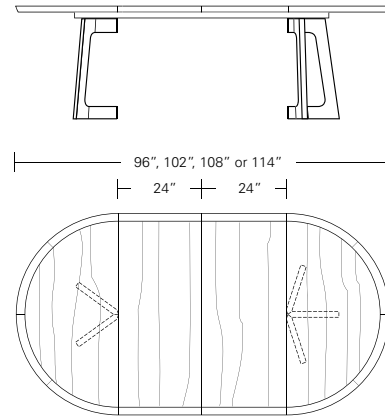

Verona Table

72"W x 38"D x 29"H
 84"W x 40"D x 29"H
 96"W x 42"D x 29"H
 108"W x 44"D x 29"H
 120"W x 48"D x 29"H

Verona Extension Table

72"W (104"w/two 16"leaves) x 38"D x 29"H
 84"W (120"w/two 18"leaves) x 40"D x 29"H
 96"W (132"w/two 18"leaves) x 42"D x 29"H
 108"W (144"w/two 18"leaves) x 44"D x 29"H
 120"W (156"w/two 18"leaves) x 48"D x 29"H

VERONA ROUND TABLE

60W x 60D x 29H

Shown in Grey Walnut with optional Medium Bronze Inlay.

The Verona Round Table features a tapered, 5 legged star base which intersects at the table's center point. The table top's beveled profile compliments the divergent angles of the table base. Verona tables are available in a variety of shapes and sizes, fixed or extension versions and in a wide selection of finishes.

Verona Round Table

42"W x 42"D x 29"H
 48"W x 48"D x 29"H
 54"W x 54"D x 29"H
 60"W x 60"D x 29"H
 66"W x 66"D x 29"H
 72"W x 72"D x 29"H

Round Extension Table (w/self-storing leaf)

48"W (68" w/one 20" leaf) x 48"D x 29"H
 54"W (74" w/one 20" leaf) x 54"D x 29"H
 60"W (84" w/one 24" leaf) x 60"D x 29"H
 66"W (90" w/one 24" leaf) x 66"D x 29"H
 72"W (96" w/one 24" leaf) x 72"D x 29"H

Split Base Round Extension Table

48"W (96" w/two 24" leaves) x 48"D x 29"H
 54"W (102" w/two 24" leaves) x 54"D x 29"H
 60"W (108" w/two 24" leaves) x 60"D x 29"H
 66"W (114" w/two 24" leaves) x 66"D x 29"H
 72"W (120" w/two 24" leaves) x 72"D x 29"H