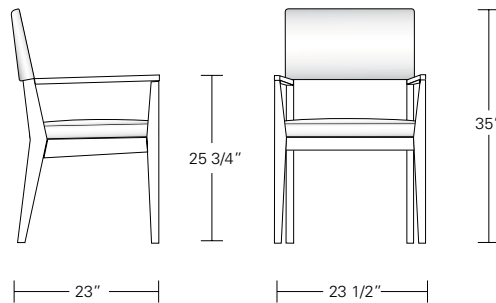

ARM: 23 1/2W x 23D x 35H
SIDE: 21W x 23D x 35H

Cadet Chair

19"W x 22"D x 33"H

Cadet Arm Chair

21 1/2"W x 22"D x 33"H

Chevron Chair

21"W x 23"D x 35"H

Chevron Arm Chair