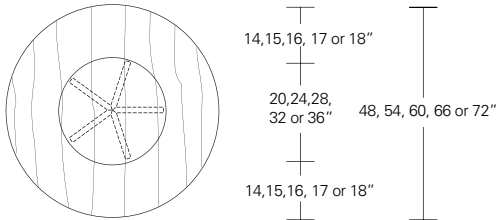

Verona Round Table

42"W x 42"D x 29"H
 48"W x 48"D x 29"H
 54"W x 54"D x 29"H
 60"W x 60"D x 29"H
 66"W x 66"D x 29"H
 72"W x 72"D x 29"H

Round Extension Table (w/self-storing leaf)

48"W (68" w/one 20" leaf) x 48"D x 29"H
 54"W (74" w/one 20" leaf) x 54"D x 29"H
 60"W (84" w/one 24" leaf) x 60"D x 29"H
 66"W (90" w/one 24" leaf) x 66"D x 29"H
 72"W (96" w/one 24" leaf) x 72"D x 29"H

Split Base Round Extension Table

48"W (96" w/two 24" leaves) x 48"D x 29"H
 54"W (102" w/two 24" leaves) x 54"D x 29"H
 60"W (108" w/two 24" leaves) x 60"D x 29"H
 66"W (114" w/two 24" leaves) x 66"D x 29"H
 72"W (120" w/two 24" leaves) x 72"D x 29"H

Verona Square Table

42"W x 42"D x 29"H
 48"W x 48"D x 29"H
 54"W x 54"D x 29"H
 60"W x 60"D x 29"H
 66"W x 66"D x 29"H
 72"W x 72"D x 29"H

Square Extension Table (w/self-storing leaf)

48"W (68" w/one 20" leaf) x 48"D x 29"H
 54"W (74" w/one 20" leaf) x 54"D x 29"H
 60"W (84" w/one 24" leaf) x 60"D x 29"H
 66"W (90" w/one 24" leaf) x 66"D x 29"H
 72"W (96" w/one 24" leaf) x 72"D x 29"H

Split Base Square Extension Table

48"W (96" w/two 24" leaves) x 48"D x 29"H
 54"W (102" w/two 24" leaves) x 54"D x 29"H
 60"W (108" w/two 24" leaves) x 60"D x 29"H
 66"W (114" w/two 24" leaves) x 66"D x 29"H
 72"W (120" w/two 24" leaves) x 72"D x 29"H