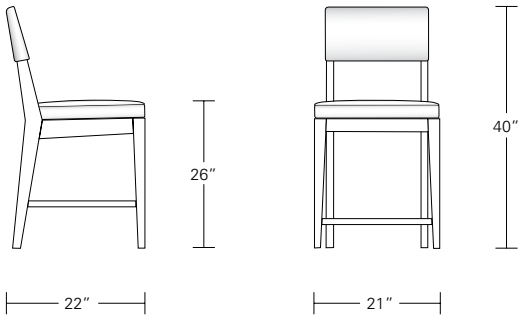

Chevron Counter Stool

21"W x 22"D x 40"H