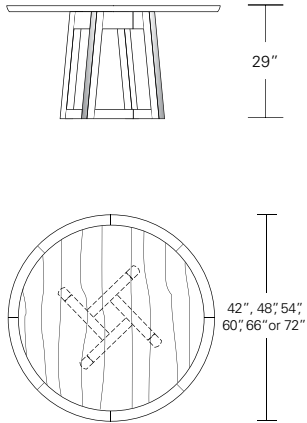

ROULETTE ROUND & SQUARE TABLES

Roulette Round Table

42"W x 42"D x 29"H
48"W x 48"D x 29"H
54"W x 54"D x 29"H
60"W x 60"D x 29"H
66"W x 66"D x 29"H
72"W x 72"D x 29"H