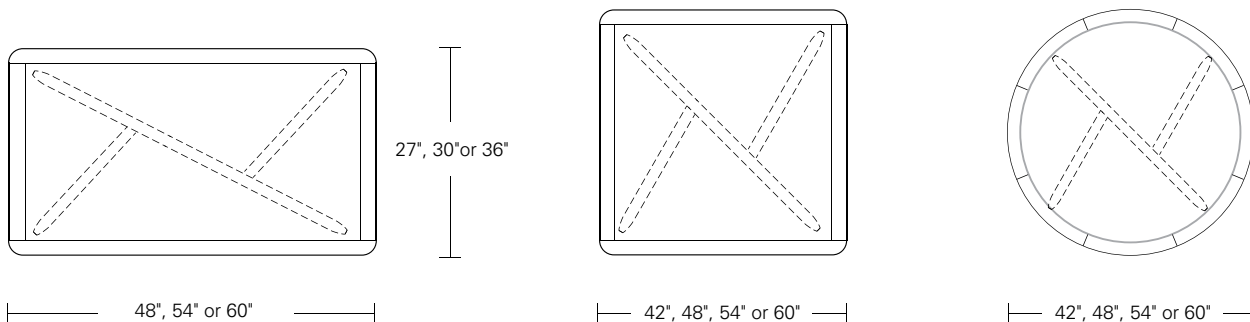

KEMIZO SQUARE COCKTAIL TABLE

48W x 48D x 16H

Shown in Terra Walnut.

The Kemizo Cocktail Table features a diagonal base stretcher with acute and obtuse leg angles, rounded corners, and softened profiles. Available in a range of square, round and rectangular sizes in 32 standard finishes and optional metal inlay.