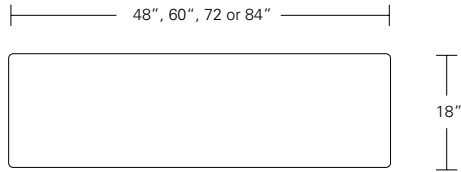

BRUNEAU CONSOLE & DESK

Console