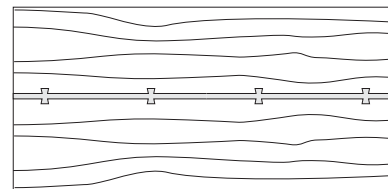

Duette Butterfly Option