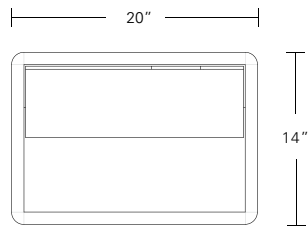

Napa Bed Ensemble 1 - Square Corners on Headboard, Night Cabinet 1

Napa Bed Ensemble 2 - Rounded Corners on Headboard, Night Cabinet 2

Napa Bed Night Cabinet 1 - Linear Tab Pull on top of drawer
* 25" table height can be adjusted to mattress height