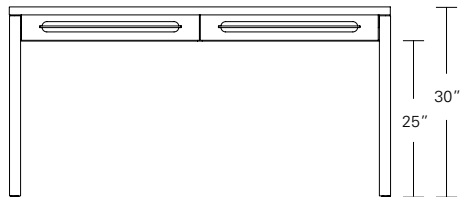

BRUNEAU CONSOLE & DESK

Desk

DESCRIPTION	FINISH OPTIONS	
Bruneau Console & Desk: Solid wood frame with radiused corners and veneered top. Integrated pulls in covered solid wood fronts with metal inlay. Soft-close drawers and leveling feet. Standard Options: Integrated metal pull and optional metal detail on leg in satin brass, medium bronze, dark bronze, or satin aluminum. Custom Orders: Custom sizes, woods and finishes are available. Please request a price quotation.	Standard - Natural / Stained: Bronze Ash, Burnt Ash, Ebonized Ash, Grey Ash, Medium Mahogany, Oak, Bluff Oak, Grey Oak, Fumed Oak, Ebonized Oak, Walnut, Medium Walnut, Dark Walnut, Ebonized Walnut, Grey Walnut, Silver Walnut, Terra Walnut, Bronze Walnut, Claro Toned Walnut.	Premium - Cerused / Bleached: Bleached Ash, Cerused Grey Ash, Cerused Bronze Ash, Cerused Burnt Ash, Cerused Mahogany, Cerused Dark Mahogany, Bleached Walnut, Cerused Walnut, Cerused Grey Walnut, Cerused Silver Walnut, Cerused Bronze Walnut, Cerused Oak, Bleached Oak.