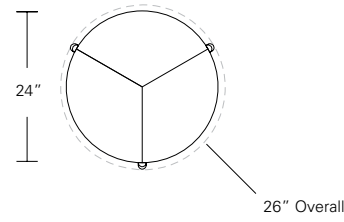

TRILLIUM COCKTAIL TABLE

Trillium 39
39" Diam Top x 15"H
Overall Diam w/ legs 42"

DESCRIPTION	FINISH OPTIONS	
Trillium Table: Veneer top with thick veneer edging. Solid wood base with levelers. Inlay Options: Dark bronze, medium bronze, satin brass or satin aluminum. Custom Orders: Custom sizes, woods and finishes are available. Please request a price quotation.	Standard - Natural / Stained: Bronze Ash, Burnt Ash, Ebonized Ash, Grey Ash, Medium Mahogany, Oak, Bluff Oak, Grey Oak, Fumed Oak, Ebonized Oak, Walnut, Medium Walnut, Dark Walnut, Ebonized Walnut, Grey Walnut, Silver Walnut, Terra Walnut, Bronze Walnut, Claro Toned Walnut.	Premium - Cerused / Bleached: Bleached Ash, Cerused Grey Ash, Cerused Bronze Ash, Cerused Burnt Ash, Cerused Mahogany, Cerused Dark Mahogany, Bleached Walnut, Cerused Walnut, Cerused Grey Walnut, Cerused Silver Walnut, Cerused Bronze Walnut, Cerused Oak, Bleached Oak.