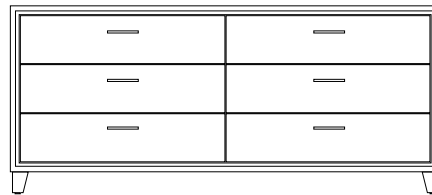

Arris Sideboard