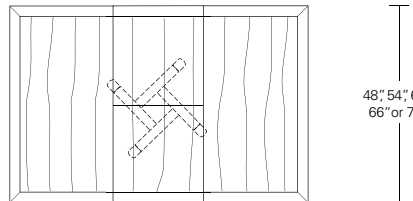

Square Extension Table (w/self-storing leaf)

48"W (68" w/one 20" leaf) x 48"D x 29"H
54"W (74" w/one 20" leaf) x 54"D x 29"H
60"W (84" w/one 24" leaf) x 60"D x 29"H
66"W (90" w/one 24" leaf) x 66"D x 29"H
72"W (96" w/one 24" leaf) x 72"D x 29"H