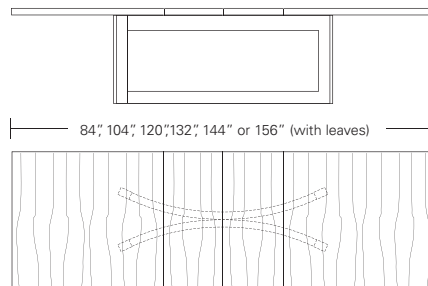

Nexus Extension Table C (with leaves in center)

- 60" W (84" w/one 24" leaf) x 32" D x 29 1/4" H
- 72" W (104" w/two 16" leaves) x 38" D x 29 1/4" H
- 84" W (120" w/two 18" leaves) x 40" D x 29 1/4" H
- 96" W (132" w/two 18" leaves) x 42" D x 29 1/4" H
- 108" W (120" w/two 18" leaves) x 44" D x 29 1/4" H
- 120" W (132" w/two 18" leaves) x 48" D x 29 1/4" H

Nexus Extension Table C (with leaves)

DESCRIPTION	FINISH OPTIONS	
Nexus Table: Veneer top with solid wood or thick veneer edging. Curved base with solid wood vertical frame members. Standard Options: Sunburst veneer pattern. Metal inlay edge detail. Metal Inlay Options: Dark bronze, medium bronze, satin brass or satin aluminum. Custom Orders: Custom sizes, woods and finishes are available. Please request a price quotation.	Standard - Natural / Stained: Bronze Ash, Burnt Ash, Ebonized Ash, Grey Ash, Medium Mahogany, Oak, Bluff Oak, Grey Oak, Fumed Oak, Ebonized Oak, Walnut, Medium Walnut, Dark Walnut, Ebonized Walnut, Grey Walnut, Silver Walnut, Terra Walnut, Bronze Walnut, Claro Toned Walnut.	Premium - Cerused / Bleached: Bleached Ash, Cerused Grey Ash, Cerused Bronze Ash, Cerused Burnt Ash, Cerused Mahogany, Cerused Dark Mahogany, Bleached Walnut, Cerused Walnut, Cerused Grey Walnut, Cerused Silver Walnut, Cerused Bronze Walnut, Cerused Oak, Bleached Oak.