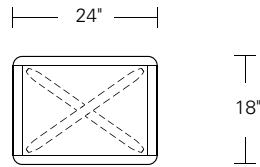

KEMIZO SIDE TABLES

Round
20"W x 20"D x 22"H

Square
18"W x 18"D x 22"H

Rectangular
24"W x 18"D x 24"H