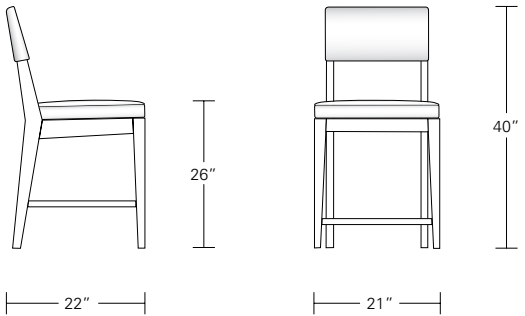

Chevron Counter Stool

21"W x 22"D x 40"H