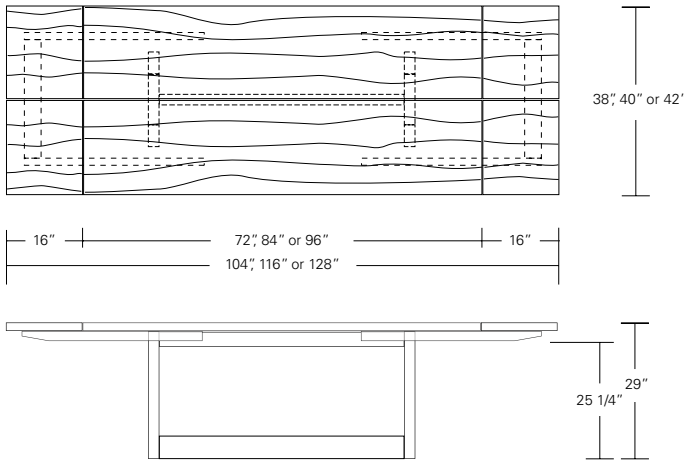

48" W (68" w/one 20" leaf) x 48" D x 29" H
 54" W (74" w/one 20" leaf) x 54" D x 29" H
 60" W (84" w/one 24" leaf) x 60" D x 29" H
 66" W (90" w/one 24" leaf) x 66" D x 29" H
 72" W (96" w/one 24" leaf) x 72" D x 29" H

48"W (68" w/one 20" leaf) x 48"D x 29"H
 54"W (74" w/one 20" leaf) x 54"D x 29"H
 60"W (84" w/one 24" leaf) x 60"D x 29"H
 66"W (90" w/one 24" leaf) x 66"D x 29"H
 72"W (96" w/one 24" leaf) x 72"D x 29"H

DUETTE EXTENSION TABLE - LIVE EDGE

**84W x 40D x 29H
(116W W/ 2 LEAVES)**

Shown in optional Claro Walnut top with live edge and Claro Toned Walnut base.

Exquisite matched sets of extra long live edge slabs allow a continuous natural edge along the main table and its accompanying leaves. A pull-out apron from under each table end provides support and alignment for the leaves. Duette Extension Tables are available in a variety of sizes and in straight edged versions.

Duette Table

72\"/>

Duette Live Edge Option

Duette Butterfly Option

Duette Extension Table

72\"/>

Duette Table V Base

Duette Table X Base