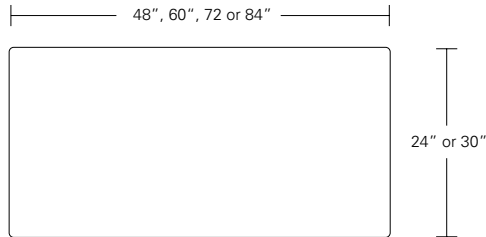

BRUNEAU CONSOLE & DESK

Desk

DESCRIPTION	FINISH OPTIONS	
Bruneau Console & Desk: Solid wood frame with radiused corners and veneered top. Integrated pulls in covered solid wood fronts with metal inlay. Soft-close drawers and leveling feet. Standard Options: Integrated metal pull and optional metal detail on leg in satin brass, medium bronze, dark bronze, or satin aluminum. Custom Orders: Custom sizes, woods and finishes are available. Please request a price quotation.	Standard - Natural / Stained: Bronze Ash, Burnt Ash, Ebonized Ash, Grey Ash, Medium Mahogany, Oak, Bluff Oak, Grey Oak, Fumed Oak, Ebonized Oak, Walnut, Medium Walnut, Dark Walnut, Ebonized Walnut, Grey Walnut, Silver Walnut, Terra Walnut, Bronze Walnut, Claro Toned Walnut.	Premium - Cerused / Bleached: Bleached Ash, Cerused Grey Ash, Cerused Bronze Ash, Cerused Burnt Ash, Cerused Mahogany, Cerused Dark Mahogany, Bleached Walnut, Cerused Walnut, Cerused Grey Walnut, Cerused Silver Walnut, Cerused Bronze Walnut, Cerused Oak, Bleached Oak.