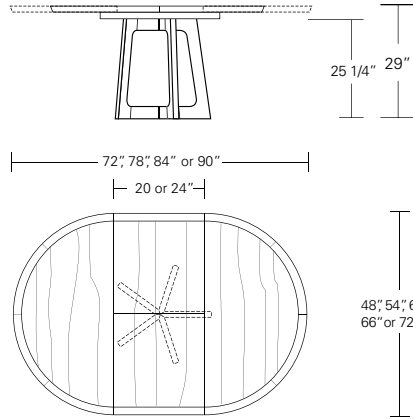

Verona Table

72"W x 38"D x 29"H
 84"W x 40"D x 29"H
 96"W x 42"D x 29"H
 108"W x 44"D x 29"H
 120"W x 48"D x 29"H

Verona Extension Table

72"W (104"w/two 16"leaves) x 38"D x 29"H
 84"W (120"w/two 18"leaves) x 40"D x 29"H
 96"W (132"w/two 18"leaves) x 42"D x 29"H
 108"W (144"w/two 18"leaves) x 44"D x 29"H
 120"W (156"w/two 18"leaves) x 48"D x 29"H

VERONA ROUND TABLE

60W x 60D x 29H

Shown in Grey Walnut with optional Medium Bronze Inlay.

The Verona Round Table features a tapered, 5 legged star base which intersects at the table's center point. The table top's beveled profile compliments the divergent angles of the table base. Verona tables are available in a variety of shapes and sizes, fixed or extension versions and in a wide selection of finishes.

Verona Round Table

42"W x 42"D x 29"H
 48"W x 48"D x 29"H
 54"W x 54"D x 29"H
 60"W x 60"D x 29"H
 66"W x 66"D x 29"H
 72"W x 72"D x 29"H

Round Extension Table (w/self-storing leaf)

48"W (68" w/one 20" leaf) x 48"D x 29"H
 54"W (74" w/one 20" leaf) x 54"D x 29"H
 60"W (84" w/one 24" leaf) x 60"D x 29"H
 66"W (90" w/one 24" leaf) x 66"D x 29"H
 72"W (96" w/one 24" leaf) x 72"D x 29"H

Verona Square Table

42"W x 42"D x 29"H
 48"W x 48"D x 29"H
 54"W x 54"D x 29"H
 60"W x 60"D x 29"H
 66"W x 66"D x 29"H
 72"W x 72"D x 29"H

Square Extension Table (w/self-storing leaf)

48"W (68" w/one 20" leaf) x 48"D x 29"H
 54"W (74" w/one 20" leaf) x 54"D x 29"H
 60"W (84" w/one 24" leaf) x 60"D x 29"H
 66"W (90" w/one 24" leaf) x 66"D x 29"H
 72"W (96" w/one 24" leaf) x 72"D x 29"H