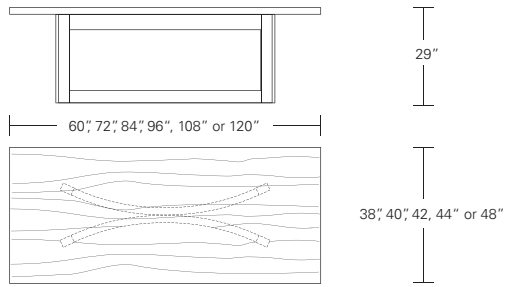

Table top divides at center

Extended with one leaf

NEXUS CENTER EXTENSION TABLE

**84W X 40D X 29H
(102W-1 LEAF, 120W-2 LEAVES)**

Shown in Cersed Grey Walnut.

This Nexus Table top divides in the center and slides over the table base allowing the leaves to be placed in the centered opening. The grain direction runs the width of the table so that the leaves are grain matched to the table top halves. Eloquently curved laminations form the table base.