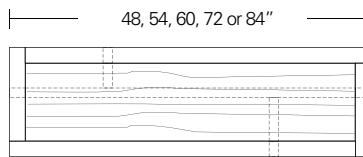

Wood top

- 48" W x 16" D x 32" H
- 54" W x 16" D x 32" H
- 60" W x 18" D x 32" H
- 72" W x 18" D x 32" H
- 84" W x 18" D x 32" H

DESCRIPTION	FINISH OPTIONS	
Offset Console: Inset glass top or veneer top with solid wood frame. Base with solid wood frame members. Standard Options: Premium Optiwhite, Bronze or Grey Glass. Custom Orders: Custom sizes, woods and finishes are available. Please request a price quotation.	Standard - Natural / Stained: Bronze Ash, Burnt Ash, Ebonized Ash, Grey Ash, Medium Mahogany, Oak, Bluff Oak, Grey Oak, Fumed Oak, Ebonized Oak, Walnut, Medium Walnut, Dark Walnut, Ebonized Walnut, Grey Walnut, Silver Walnut, Terra Walnut, Bronze Walnut, Claro Toned Walnut.	Premium - Cerused / Bleached: Bleached Ash, Cerused Grey Ash, Cerused Bronze Ash, Cerused Burnt Ash, Cerused Mahogany, Cerused Dark Mahogany, Bleached Walnut, Cerused Walnut, Cerused Grey Walnut, Cerused Silver Walnut, Cerused Bronze Walnut, Cerused Oak, Bleached Oak.