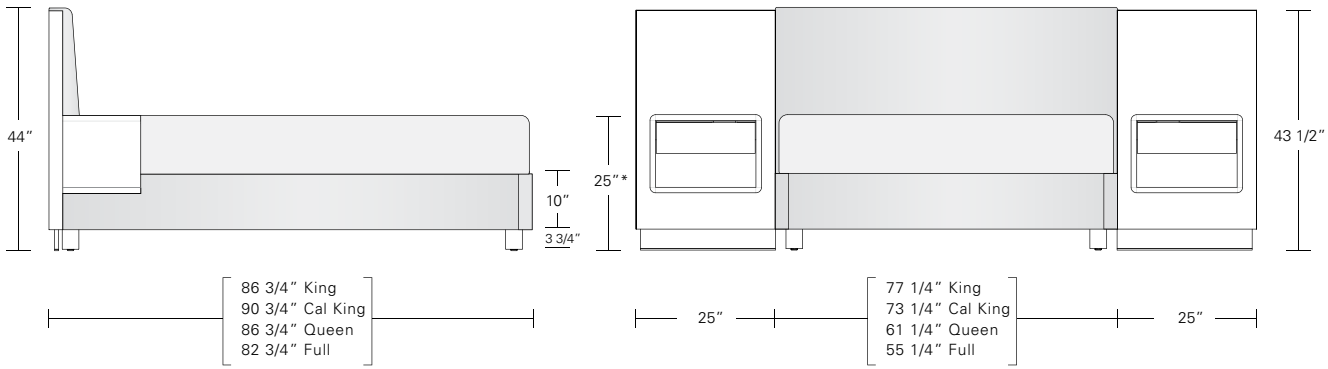

Napa Bed Ensemble 1 - Square Corners on Headboard, Night Cabinet 1

Napa Bed Ensemble 2 - Rounded Corners on Headboard, Night Cabinet 2

Napa Bed Night Cabinet 1 - Linear Tab Pull on top of drawer
* 25" table height can be adjusted to mattress height