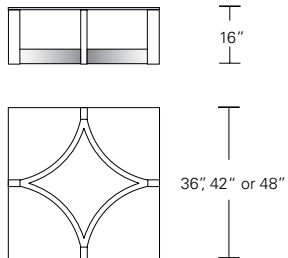

Base Only for Round Top

36"W x 36"D x 16"H
42"W x 42"D x 16"H
48"W x 48"D x 16"H

Round Inset Glass Top

Round Wood Top

Base Only for Square Top

36"W x 36"D x 16"H
42"W x 42"D x 16"H
48"W x 48"D x 16"H

Square Inset Glass Top