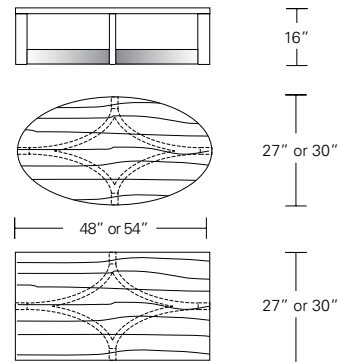

Square Wood Top

Base Only for Oval or Rectangular Top

48"W x 27"D x 16"H
54"W x 30"D x 16"H

Oval or Rectangular Inset Glass Top

Oval or Rectangular Wood Top

DESCRIPTION

FINISH OPTIONS

Nexus Cocktail Table:
Inset glass top or veneer top with solid wood or thick veneer edging. Curved base with solid wood vertical frame members and levelers.