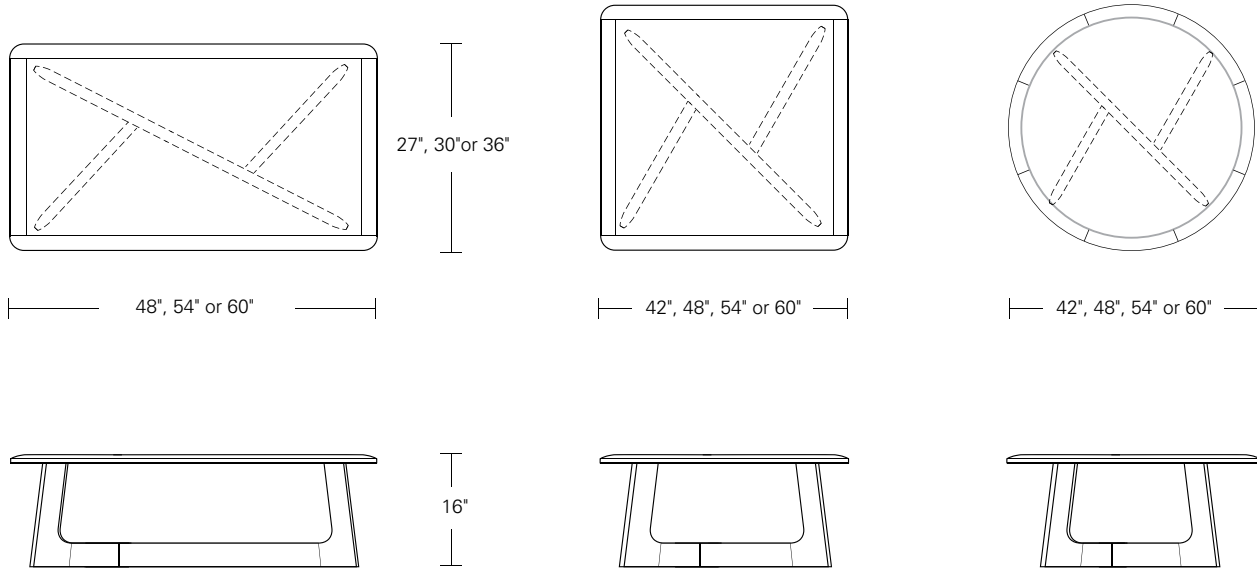

KEMIZO COCKTAIL TABLE

60W x 36D x 16H

Shown in Cered Bronze Walnut with Dark Bronze Inlays

The Kemizo Cocktail Table inspired by the South African Sesotho word for "outline". This design features a diagonal base stretcher with acute and obtuse leg angles, rounded corners, and softened profiles. An optional metal inlay follows the edges of the table top and base highlighting its linear form.