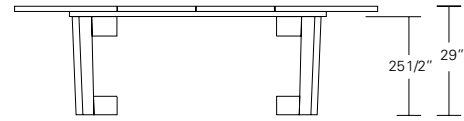

DUETTE ROUND EXTENSION TABLE - SPLIT BASE

**48W x 48D x 29H
(72W-1 LEAF, 96W-2 LEAVES)**

Shown in Walnut.

This Duette Table features a solid wood table top and base which divide in two as leaves are added to expand the top. Hand selected boards are color and grain matched to create visual unity. Duette rounds are available in a variety of sizes, numerous finishes, with a fixed top or extension versions.

DUETTE ROUND & SQUARE TABLES

29"

48", 54", 60", 66" or 72"

48", 54", 60",
66" or 72"

Duette Round Table

48"W x 48"D x 29"H
54"W x 54"D x 29"H
60"W x 60"D x 29"H
66"W x 66"D x 29"H
72"W x 72"D x 29"H

25 1/2" 29"

68", 74", 84", 90" or 96"

48", 54", 60",
66" or 72"

Duette Round Extension Table (with one leaf)

48"W (68" w/one 20" leaf) x 48"D x 29"H
54"W (74" w/one 20" leaf) x 54"D x 29"H
60"W (84" w/one 24" leaf) x 60"D x 29"H
66"W (90" w/one 24" leaf) x 66"D x 29"H
72"W (96" w/one 24" leaf) x 72"D x 29"H