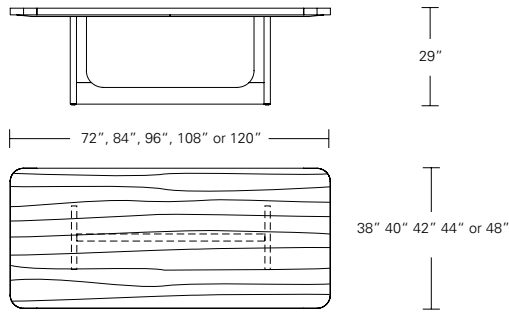

Puente Table

- 72"W x 42"D x 29"H
- 84"W x 42"D x 29"H
- 96"W x 42"D x 29"H
- 108"W x 42"D x 29"H
- 120"W x 48"D x 29"H

Puente Extension Table

- 72"W (104"w/two 16"leaves) x 42"D x 29 1/4"H
- 84"W (120"w/two 18"leaves) x 42"D x 29 1/4"H
- 96"W (132"w/two 18"leaves) x 42"D x 29 1/4"H
- 108"W (144"w/two 18"leaves) x 42"D x 29 1/4"H
- 120"W (156"w/two 18"leaves) x 48"D x 29 1/4"H

Optional Stone Inset

- 38"W x 8"D (72" Table)
- 50"W x 8"D (84" Table)
- 62"W x 8"D (96" Table)
- 70"W x 8"D (108" Table)
- 82"W x 8"D (120" Table)

Edge Detail:

Rounded bottom edge and corners

DESCRIPTION	FINISH OPTIONS	
<p>Puente Table: Veneer top with solid wood edge. Solid wood base with levelers. Puente extension table with two standard leaves or two self-storing pivoting leaves.</p> <p>Standard Options: Solid wood top (non extension table only) Stone insert.</p> <p>Custom Orders: Custom sizes, woods and finishes are available. Please request a price quotation.</p>	<p>Standard - Natural / Stained:</p> <p>Bronze Ash, Burnt Ash, Ebonized Ash, Grey Ash, Medium Mahogany, Oak, Bluff Oak, Grey Oak, Fumed Oak, Ebonized Oak, Walnut, Medium Walnut, Dark Walnut, Ebonized Walnut, Grey Walnut, Silver Walnut, Terra Walnut, Bronze Walnut, Claro Toned Walnut.</p>	<p>Premium - Cerused / Bleached:</p> <p>Bleached Ash, Cerused Grey Ash, Cerused Bronze Ash, Cerused Burnt Ash, Cerused Mahogany, Cerused Dark Mahogany, Bleached Walnut, Cerused Walnut, Cerused Grey Walnut, Cerused Silver Walnut, Cerused Bronze Walnut, Cerused Oak, Bleached Oak.</p>

BRUNEAU TABLE

Bruneau Table

72"W x 38"D x 29"H 108"W x 44"D x 29"H
 84"W x 40"D x 29"H 120"W x 48"D x 29"H
 96"W x 42"D x 29"H

Bruneau Extension Table E (w/ end caps)

72"W (104"w/two 16"leaves) x 38"D x 29"H
 84"W (120"w/two 18"leaves) x 40"D x 29"H
 96"W (132"w/two 18"leaves) x 42"D x 29"H
 108"W (144"w/two 18"leaves) x 44"D x 29"H
 120"W (156"w/two 18"leaves) x 48"D x 29"H