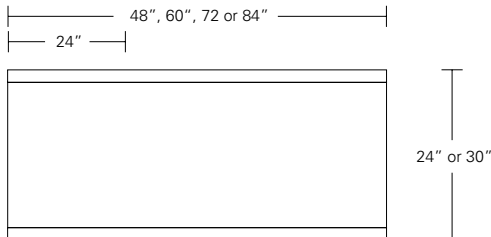

Return

DESCRIPTION	FINISH OPTIONS	
Arris Desk & Console: Profiled and mitered solid wood frame with veneer top. Levelers. Standard Options: Drawers, drawer dividers, shelves, Leather top, modesty panel, leg wire-chase, wood or metal grommets to match hardware. Satin brass, medium bronze, dark bronze, and satin or polished stainless steel pulls. Custom Orders: Custom sizes, woods and finishes are available. Please request a price quotation.	Standard - Natural / Stained: Bronze Ash, Burnt Ash, Ebonized Ash, Grey Ash, Medium Mahogany, Oak, Bluff Oak, Grey Oak, Fumed Oak, Ebonized Oak, Walnut, Medium Walnut, Dark Walnut, Ebonized Walnut, Grey Walnut, Silver Walnut, Terra Walnut, Bronze Walnut, Claro Toned Walnut.	Premium - Cerused / Bleached: Bleached Ash, Cerused Grey Ash, Cerused Bronze Ash, Cerused Burnt Ash, Cerused Mahogany, Cerused Dark Mahogany, Bleached Walnut, Cerused Walnut, Cerused Grey Walnut, Cerused Silver Walnut, Cerused Bronze Walnut, Cerused Oak, Bleached Oak.