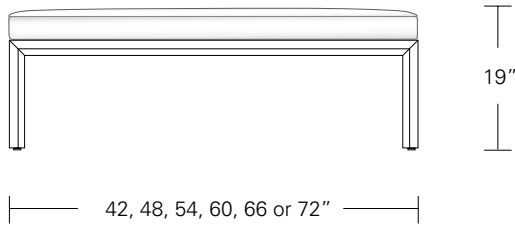

Arris Ottoman

21"W x 17"D x 19"H
27"W x 17"D x 19"H
33"W x 17"D x 19"H
36"W x 17"D x 19"H

Arris Bench

42"W x 17"D x 19"H
48"W x 17"D x 19"H
54"W x 17"D x 19"H
60"W x 17"D x 19"H
66"W x 17"D x 19"H
72"W x 17"D x 19"H

DESCRIPTION	FINISH OPTIONS	
Arris Ottoman & Bench: Profiled and mitered solid wood frame with upholstered seat. Levelers. Custom Orders: Custom sizes, woods and finishes are available. Please request a price quotation.	Standard - Natural / Stained: Bronze Ash, Burnt Ash, Ebonized Ash, Grey Ash, Medium Mahogany, Oak, Bluff Oak, Grey Oak, Fumed Oak, Ebonized Oak, Walnut, Medium Walnut, Dark Walnut, Ebonized Walnut, Grey Walnut, Silver Walnut, Terra Walnut, Bronze Walnut, Claro Toned Walnut.	Premium - Cerused / Bleached: Bleached Ash, Cerused Grey Ash, Cerused Bronze Ash, Cerused Burnt Ash, Cerused Mahogany, Cerused Dark Mahogany, Bleached Walnut, Cerused Walnut, Cerused Grey Walnut, Cerused Silver Walnut, Cerused Bronze Walnut, Cerused Oak, Bleached Oak.