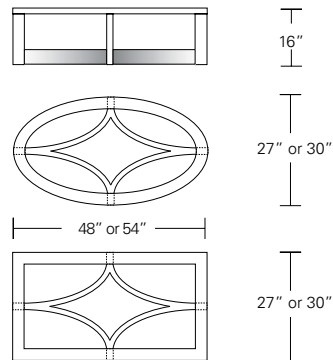

Oval or Rectangular Inset Glass Top