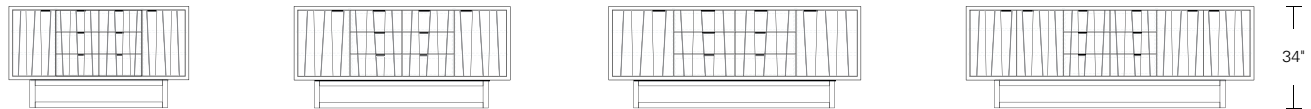

A60

A72

A84

A96

DESCRIPTION	FINISH OPTIONS	
Octave Casegoods: Veneer cabinet with mitered solid wood face frame. Sculpted solid wood fronts, drawers and doors. Solid wood base with levelers. Standard Options: Drawer inserts, removable back with wire management. Satin brass, medium bronze, dark bronze, and satin stainless steel pulls. Contrasting base finish. Two tone finish. Custom Orders: Custom sizes, woods and finishes are available. Please request a price quotation.	Standard - Natural / Stained: Bronze Ash, Burnt Ash, Ebonized Ash, Grey Ash, Medium Mahogany, Oak, Bluff Oak, Grey Oak, Fumed Oak, Ebonized Oak, Walnut, Medium Walnut, Dark Walnut, Ebonized Walnut, Grey Walnut, Silver Walnut, Terra Walnut, Bronze Walnut, Claro Toned Walnut.	Premium - Cerused / Bleached: Bleached Ash, Cerused Grey Ash, Cerused Bronze Ash, Cerused Burnt Ash, Cerused Mahogany, Cerused Dark Mahogany, Bleached Walnut, Cerused Walnut, Cerused Grey Walnut, Cerused Silver Walnut, Cerused Bronze Walnut, Cerused Oak, Bleached Oak.
	Custom Finishes Claro Walnut Fronts- at additional cost.