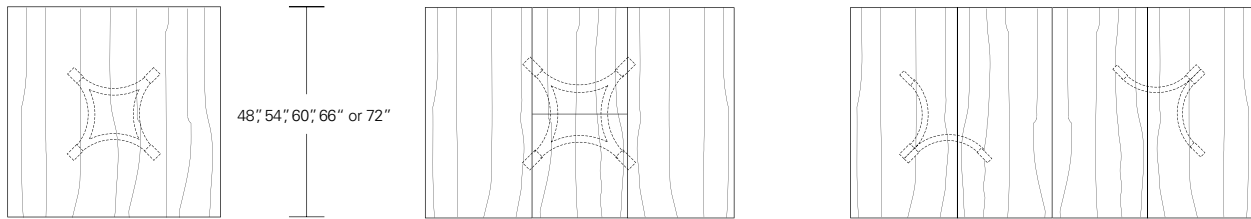

Nexus Square Table

48"W x 48"D x 29"H
54"W x 54"D x 29"H
60"W x 60"D x 29"H
66"W x 66"D x 29"H
72"W x 72"D x 29"H

Square Extension Table (with self storing leaf)

48"W (68" w/one 20"leaf) x 48"D x 29"H
54"W (74" w/one 20"leaf) x 54"D x 29"H
60"W (84" w/one 24"leaf) x 60"D x 29"H
66"W (90" w/one 24"leaf) x 66"D x 29"H
72"W (96" w/one 24"leaf) x 72"D x 29"H

Square Split Base Extension Table

48"W (96" w/two 24"leaves) x 48"D x 29"H
54"W (102" w/two 24"leaves) x 54"D x 29"H
60"W (108" w/two 24"leaves) x 60"D x 29"H
66"W (114" w/two 24"leaves) x 66"D x 29"H
72"W (120" w/two 24"leaves) x 72"D x 29"H