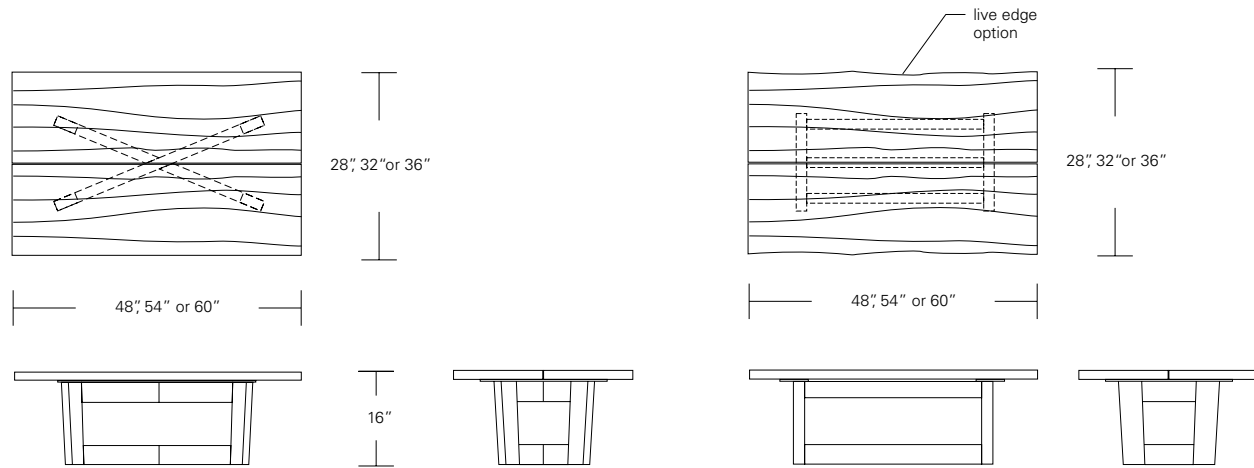

Duette Rectangular Cocktail Table X-Base

48" W x 28" D x 16" H
54" W x 32" D x 16" H
60" W x 36" D x 16" H

Duette Rectangular Cocktail Table

48" W x 28" D x 16" H
54" W x 32" D x 16" H
60" W x 36" D x 16" H

DESCRIPTION	FINISH OPTIONS	
Duette Table: Solid wood table top. Solid wood base with levelers. Custom Orders: Custom sizes, woods and finishes are available. Please request a price quotation.	Standard - Natural / Stained:	Premium - Cerused / Bleached:
	Bronze Ash, Burnt Ash, Ebonized Ash, Grey Ash, Medium Mahogany, Oak, Bluff Oak, Grey Oak, Fumed Oak, Ebonized Oak, Walnut, Medium Walnut, Dark Walnut, Ebonized Walnut, Grey Walnut, Silver Walnut, Terra Walnut, Bronze Walnut, Claro Toned Walnut.	Bleached Ash, Cerused Grey Ash, Cerused Bronze Ash, Cerused Burnt Ash, Cerused Mahogany, Cerused Dark Mahogany, Bleached Walnut, Cerused Walnut, Cerused Grey Walnut, Cerused Silver Walnut, Cerused Bronze Walnut, Cerused Oak, Bleached Oak.