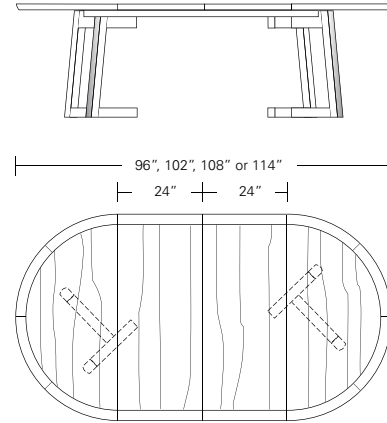

ROULETTE ROUND EXTENSION TABLE - SPLIT BASE

66W x 66D x 29H
(114W with two 24" LEAVES)

Shown in Walnut with optional solid wood top.

The Roulette Round Table features a pin wheel style base layout with slanted legs suggesting a rotating movement. On this table the base splits to support the increased top length. Roulettes are available in a variety of shapes, sizes, fixed and extension versions.

ROULETTE ROUND & SQUARE TABLES

Roulette Round Table

42"W x 42"D x 29"H
 48"W x 48"D x 29"H
 54"W x 54"D x 29"H
 60"W x 60"D x 29"H
 66"W x 66"D x 29"H
 72"W x 72"D x 29"H

Round Extension Table (w/self-storing leaf)

48"W (68" w/one 20" leaf) x 48"D x 29"H
 54"W (74" w/one 20" leaf) x 54"D x 29"H
 60"W (84" w/one 24" leaf) x 60"D x 29"H
 66"W (90" w/one 24" leaf) x 66"D x 29"H
 72"W (96" w/one 24" leaf) x 72"D x 29"H