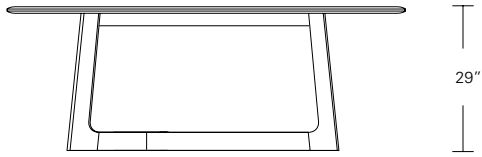

KEMIZO EXTENSION TABLE

84 W x 42 D x 29 1/4 H
(102W w/1 LEAF, 120W w/2 LEAVES)

Extension version shown with self-storing pivoting leaves in Terra Walnut and optional Medium Bronze inlay.

The Kemizo Table features a diagonal linear gesture with rounded corners, softened profiles and an optional metal inlay. The Kemizo Extension Table includes two standard leaves or as shown with self-storing pivoting leaves that fold neatly in the base of the table.

Kemizo Table

- 72" W x 42" D x 29" H
- 84" W x 42" D x 29" H
- 96" W x 42" D x 29" H
- 108" W x 42" D x 29" H
- 120" W x 48" D x 29" H

Kemizo Extension Table

- 72" W (104" w/two 16" leaves) x 42" D x 29 1/4" H
- 84" W (120" w/two 18" leaves) x 42" D x 29 1/4" H
- 96" W (132" w/two 18" leaves) x 42" D x 29 1/4" H
- 108" W (144" w/two 18" leaves) x 42" D x 29 1/4" H
- 120" W (156" w/two 18" leaves) x 48" D x 29 1/4" H

KEMIZO RACETRACK TABLE

96 W x 42 D x 29 1/4 H
(114W w/1 LEAF, 132W w/2 LEAVES)

Extension version shown with self-storing pivoting leaves in in Bluff Oak and optional Satin Brass inlay.

The Kemizo Table features a diagonal linear gesture with rounded corners, softened profiles and an optional metal inlay. The Kemizo Extension Table includes two standard leaves or as shown with self-storing pivoting leaves that fold neatly in the base of the table.