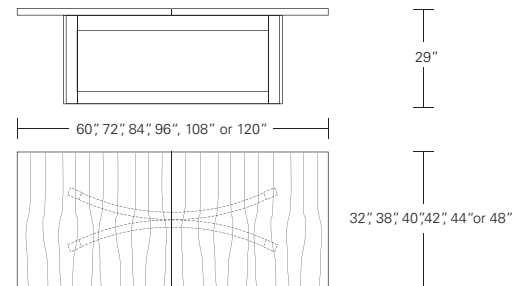

Nexus Extension Table C (with leaves in center)

- 60"W (84" w/one 24" leaf) x 32"D x 29 1/4"H
- 72"W (104" w/two 16" leaves) x 38"D x 29 1/4"H
- 84"W (120" w/two 18" leaves) x 40"D x 29 1/4"H
- 96"W (132" w/two 18" leaves) x 42"D x 29 1/4"H
- 108"W (120" w/two 18" leaves) x 44"D x 29 1/4"H
- 120"W (132" w/two 18" leaves) x 48"D x 29 1/4"H