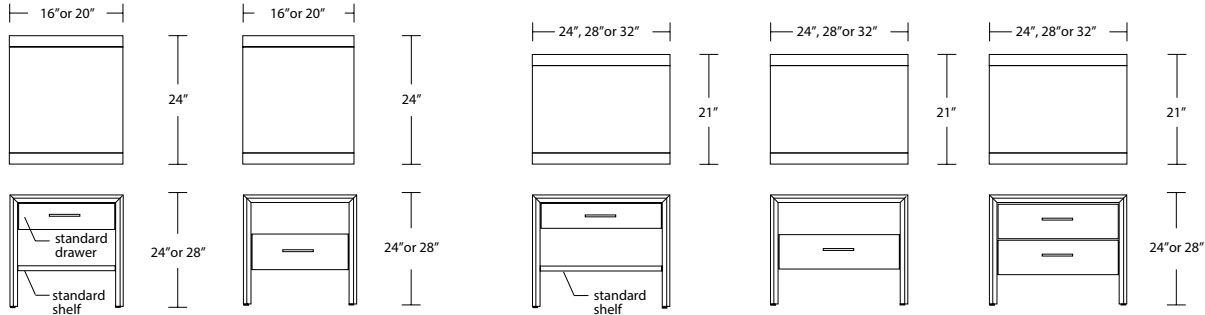

SERENA 54

54W x 21D x 30H

Shown in Walnut with Medium Bronze Pulls.

The Serena 54 showcases a gracefully profiled solid wood frame with an asymmetrical arrangement of doors and drawers. Custom machined solid brass pulls embellish the tranquil design. Available in various sizes, configurations, and finishes, this piece makes a refined modern statement in any space.