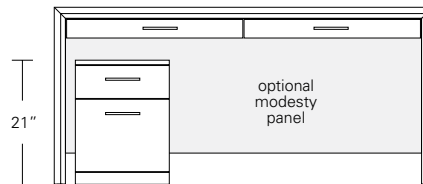

**Optional Pedestal
Optional Modesty Panel**