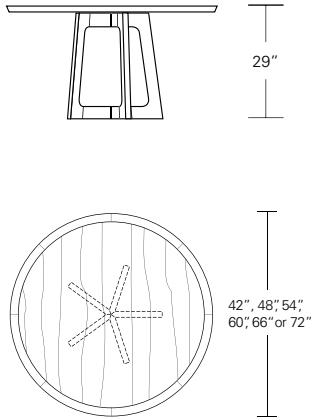

48"W (72" w/one 24" leaf) x 48"D x 29 1/4"H
54"W (78" w/one 24" leaf) x 54"D x 29 1/4"H
60"W (84" w/one 24" leaf) x 60"D x 29 1/4"H
66"W (90" w/one 24" leaf) x 66"D x 29 1/4"H
72"W (96" w/one 24" leaf) x 72"D x 29 1/4"H

VERONA EXTENSION TABLE

**84W x 40D x 29H
(120W with two 18" LEAVES)**

Shown in Silver Walnut.

The Verona Table features a tapered base formed with modern fluid lines connecting the legs and criss-crossing stretchers. The table top's beveled profile compliments the divergent angles of the table base. Verona tables are available in a variety of shapes and sizes, fixed or extension versions and in a wide selection of finishes.

Verona Table

72"W x 38"D x 29"H
 84"W x 40"D x 29"H
 96"W x 42"D x 29"H
 108"W x 44"D x 29"H
 120"W x 48"D x 29"H

Verona Extension Table

72"W (104"w/two 16"leaves) x 38"D x 29"H
 84"W (120"w/two 18"leaves) x 40"D x 29"H
 96"W (132"w/two 18"leaves) x 42"D x 29"H
 108"W (144"w/two 18"leaves) x 44"D x 29"H
 120"W (156"w/two 18"leaves) x 48"D x 29"H

Verona Round Table

42"W x 42"D x 29"H
 48"W x 48"D x 29"H
 54"W x 54"D x 29"H
 60"W x 60"D x 29"H
 66"W x 66"D x 29"H
 72"W x 72"D x 29"H

Round Extension Table (w/self-storing leaf)

48"W (68" w/one 20" leaf) x 48"D x 29"H
 54"W (74" w/one 20" leaf) x 54"D x 29"H
 60"W (84" w/one 24" leaf) x 60"D x 29"H
 66"W (90" w/one 24" leaf) x 66"D x 29"H
 72"W (96" w/one 24" leaf) x 72"D x 29"H