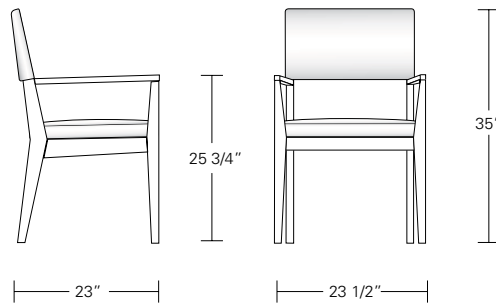

Cadet Chair

19"W x 22"D x 33"H

Cadet Arm Chair

21 1/2"W x 22"D x 33"H

Chevron Chair

21"W x 23"D x 35"H

Chevron Arm Chair

23 1/2"W x 23"D x 35"H