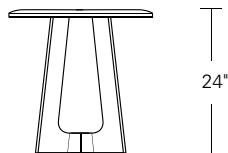

Round
24"W x 24"D x 24"H