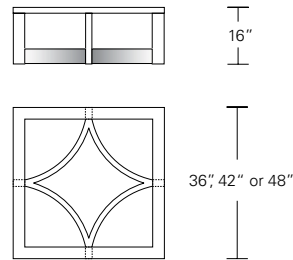

Base Only for Round Top

36"W x 36"D x 16"H
42"W x 42"D x 16"H
48"W x 48"D x 16"H

Round Inset Glass Top

Round Wood Top

Base Only for Square Top

36"W x 36"D x 16"H
42"W x 42"D x 16"H
48"W x 48"D x 16"H

Square Inset Glass Top