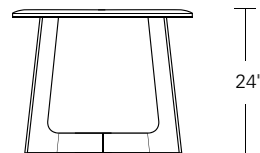

Rectangular
30"W x 22"D x 24"H