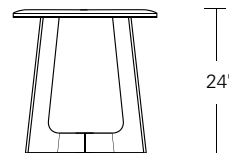

Square
24"W x 24"D x 24"H