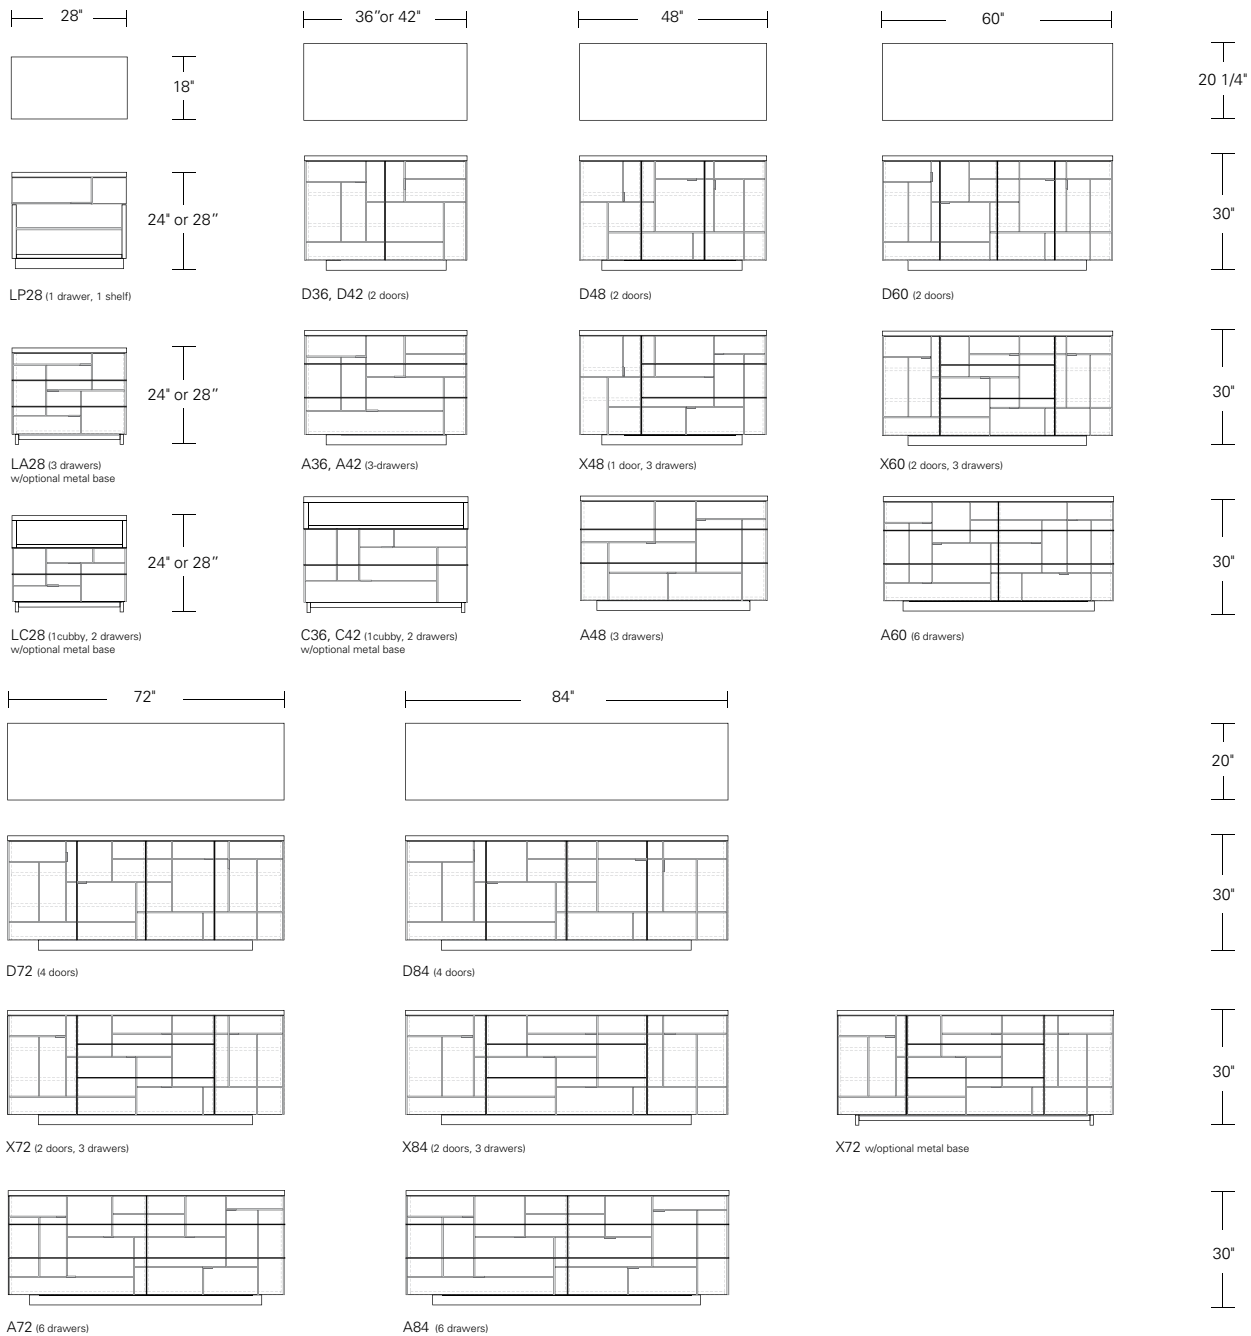

FRETWORK CASEGOODS

DESCRIPTION	FINISH OPTIONS	
Fretwork Casegoods: Veneer cabinet with veneered fronts and raised metal inlay. Integrated pulls. Adjustable shelves behind doors. Soft-close doors and drawers. Solid wood base with levelers. Inlay / Pull Options: Dark bronze, medium bronze, satin brass or satin stainless steel. Standard Options: File drawers, drawer inserts, removable back with wire management. Contrasting wood base or optional metal base in four finishes. Custom Orders: Custom sizes, woods and finishes are available. Please request a price quotation.	Standard - Natural / Stained: Bronze Ash, Burnt Ash, Ebonized Ash, Grey Ash, Medium Mahogany, Oak, Bluff Oak, Grey Oak, Fumed Oak, Ebonized Oak, Walnut, Medium Walnut, Dark Walnut, Ebonized Walnut, Grey Walnut, Silver Walnut, Terra Walnut, Bronze Walnut, Claro Toned Walnut.	Premium - Cerused / Bleached: Bleached Ash, Cerused Grey Ash, Cerused Bronze Ash, Cerused Burnt Ash, Cerused Mahogany, Cerused Dark Mahogany, Bleached Walnut, Cerused Walnut, Cerused Grey Walnut, Cerused Silver Walnut, Cerused Bronze Walnut, Cerused Oak, Bleached Oak.
	Metal Base Optional Metal Base in Satin Brass, Satin Stainless Steel or Dark Bronze- at additional cost