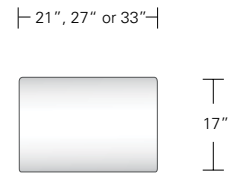

Arris Ottoman