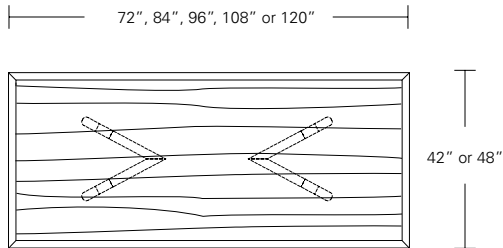

CAMEO EXTENSION TABLE

84W x 42D x 29H
(108" w/1 LEAF, 132" w/2 LEAVES)

Extension version shown with one leaf in Cerused Grey Ash and optional Medium Bronze Inlay.

The Cameo Table features a graphic geometric base design. Cameo Extension Tables come standard with one or two 24" leaves. Cameos are available in several shapes, sizes, and in fixed or extension versions. A wide range of wood stains and metal inlay options offer endless combinations of finishes and detailing.