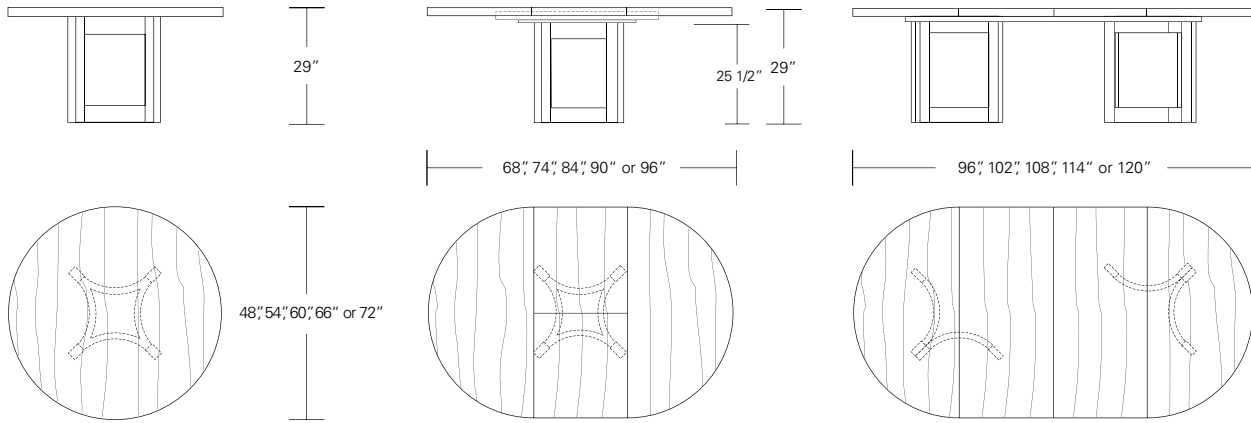

Nexus Round Table

48"W x 48"D x 29"H
54"W x 54"D x 29"H
60"W x 60"D x 29"H
66"W x 66"D x 29"H
72"W x 72"D x 29"H

Round Extension Table (with self storing leaf)

48"W (68" w/one 20"leaf) x 48"D x 29"H
54"W (74" w/one 20"leaf) x 54"D x 29"H
60"W (84" w/one 24"leaf) x 60"D x 29"H
66"W (90" w/one 24"leaf) x 66"D x 29"H
72"W (96" w/one 24"leaf) x 72"D x 29"H

Round Split Base Extension Table

48"W (96" w/two 24"leaves) x 48"D x 29"H
54"W (102" w/two 24"leaves) x 54"D x 29"H
60"W (108" w/two 24"leaves) x 60"D x 29"H
66"W (114" w/two 24"leaves) x 66"D x 29"H
72"W (120" w/two 24"leaves) x 72"D x 29"H