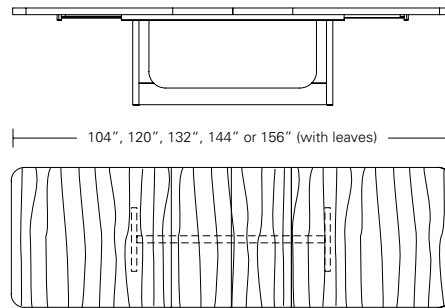

Puente Table

- 72"W x 42"D x 29"H
- 84"W x 42"D x 29"H
- 96"W x 42"D x 29"H
- 108"W x 42"D x 29"H
- 120"W x 48"D x 29"H

Puente Extension Table

- 72"W (104"w/two 16"leaves) x 42"D x 29 1/4"H
- 84"W (120"w/two 18"leaves) x 42"D x 29 1/4"H
- 96"W (132"w/two 18"leaves) x 42"D x 29 1/4"H
- 108"W (144"w/two 18"leaves) x 42"D x 29 1/4"H
- 120"W (156"w/two 18"leaves) x 48"D x 29 1/4"H

BRUNEAU TABLE

108W x 44D x 29H

Shown in Walnut with Medium Bronze metal.

The Bruneau Table combines U shaped base components with a radiused corner table top. The metal end caps create a linear closure to the open ends of the modern trestle base. Available in fixed or extension versions in a wide range of sizes and finishes.

BRUNEAU TABLE

Bruneau Table

72"W x 38"D x 29"H 108"W x 44"D x 29"H
 84"W x 40"D x 29"H 120"W x 48"D x 29"H
 96"W x 42"D x 29"H

Bruneau Extension Table E (w/ end caps)

72"W (104"w/two 16"leaves) x 38"D x 29"H
 84"W (120"w/two 18"leaves) x 40"D x 29"H
 96"W (132"w/two 18"leaves) x 42"D x 29"H
 108"W (144"w/two 18"leaves) x 44"D x 29"H
 120"W (156"w/two 18"leaves) x 48"D x 29"H

Bruneau Extension Table E (with leaves on ends)

Bruneau Extension Table C (w/ leaves in center)

72"W (104"w/two 16"leaves) x 38"D x 29 1/4"H
 84"W (120"w/two 18"leaves) x 40"D x 29 1/4"H
 96"W (132"w/two 18"leaves) x 42"D x 29 1/4"H
 108"W (144"w/two 18"leaves) x 44"D x 29 1/4"H
 120"W (156"w/two 18"leaves) x 48"D x 29 1/4"H