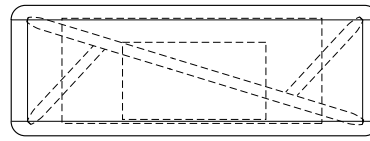

54, 60", 72" or 84"

54, 60", 72" or 84"