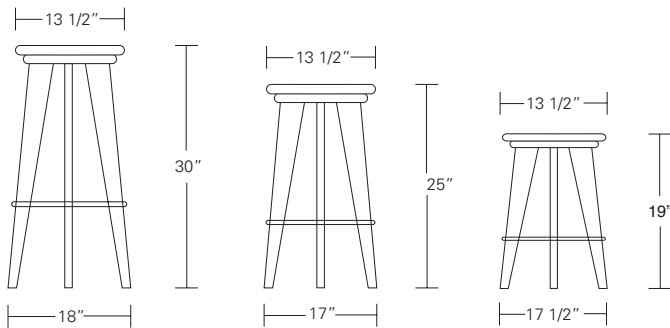

Top Stool

DESCRIPTION	FINISH OPTIONS	
Top Stool: Scooped solid wood seat with swivel. Curved wood back. Solid wood legs with nylon glides. Graphite powder coated steel footrest and back support. Standard Options: Cut down height. Shield back. Upholstered seat. Stainless steel ring & back support. Shipping Top stools are fully assembled, individually boxed and ship with a ground carrier. Custom Orders: Custom sizes, woods and finishes are available. Please request a price quotation.	Standard - Natural / Stained: Bronze Ash, Burnt Ash, Ebonized Ash, Grey Ash, Medium Mahogany, Oak, Bluff Oak, Grey Oak, Fumed Oak, Ebonized Oak, Walnut, Medium Walnut, Dark Walnut, Ebonized Walnut, Grey Walnut, Silver Walnut, Terra Walnut, Bronze Walnut, Claro Toned Walnut.	Premium - Cerused / Bleached: Bleached Ash, Cerused Grey Ash, Cerused Bronze Ash, Cerused Burnt Ash, Cerused Mahogany, Cerused Dark Mahogany, Bleached Walnut, Cerused Walnut, Cerused Grey Walnut, Cerused Silver Walnut, Cerused Bronze Walnut, Cerused Oak, Bleached Oak.