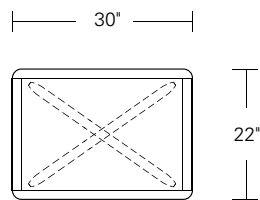

Round
24"W x 24"D x 24"H

Square
24"W x 24"D x 24"H

Rectangular
30"W x 22"D x 24"H