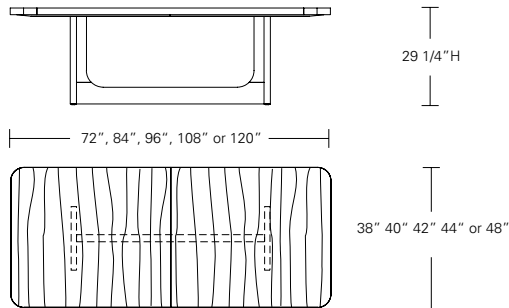

Puente Table

- 72"W x 42"D x 29"H
- 84"W x 42"D x 29"H
- 96"W x 42"D x 29"H
- 108"W x 42"D x 29"H
- 120"W x 48"D x 29"H

Puente Extension Table

- 72"W (104"w/two 16"leaves) x 42"D x 29 1/4"H
- 84"W (120"w/two 18"leaves) x 42"D x 29 1/4"H
- 96"W (132"w/two 18"leaves) x 42"D x 29 1/4"H
- 108"W (144"w/two 18"leaves) x 42"D x 29 1/4"H
- 120"W (156"w/two 18"leaves) x 48"D x 29 1/4"H

BRUNEAU TABLE

108W x 44D x 29H

Shown in Walnut with Medium Bronze metal.

The Bruneau Table combines U shaped base components with a radiused corner table top. The metal end caps create a linear closure to the open ends of the modern trestle base. Available in fixed or extension versions in a wide range of sizes and finishes.

BRUNEAU TABLE

Bruneau Table

72"W x 38"D x 29"H 108"W x 44"D x 29"H
 84"W x 40"D x 29"H 120"W x 48"D x 29"H
 96"W x 42"D x 29"H

Bruneau Extension Table E (w/ end caps)

72"W (104"w/two 16"leaves) x 38"D x 29"H
 84"W (120"w/two 18"leaves) x 40"D x 29"H
 96"W (132"w/two 18"leaves) x 42"D x 29"H
 108"W (144"w/two 18"leaves) x 44"D x 29"H
 120"W (156"w/two 18"leaves) x 48"D x 29"H

Bruneau Extension Table E (with leaves on ends)

Bruneau Extension Table C (w/ leaves in center)

72"W (104"w/two 16"leaves) x 38"D x 29 1/4"H
 84"W (120"w/two 18"leaves) x 40"D x 29 1/4"H
 96"W (132"w/two 18"leaves) x 42"D x 29 1/4"H
 108"W (144"w/two 18"leaves) x 44"D x 29 1/4"H
 120"W (156"w/two 18"leaves) x 48"D x 29 1/4"H