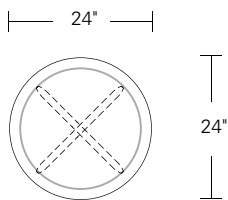

Round
24"W x 24"D x 24"H

Square
24"W x 24"D x 24"H

Rectangular
30"W x 22"D x 24"H