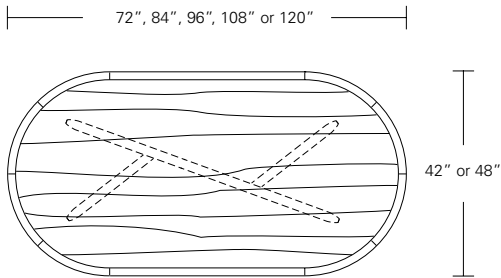

48"W (72" w/one 24" leaf) x 48"D x 29 1/4"H
54"W (78" w/one 24" leaf) x 54"D x 29 1/4"H
60"W (84" w/one 24" leaf) x 60"D x 29 1/4"H
66"W (90" w/one 24" leaf) x 66"D x 29 1/4"H
72"W (96" w/one 24" leaf) x 72"D x 29 1/4"H

Kemizo Square Table

42"W x 42"D x 29"H
 48"W x 48"D x 29"H
 54"W x 54"D x 29"H
 60"W x 60"D x 29"H
 66"W x 66"D x 29"H
 72"W x 72"D x 29"H

Square Extension Table (w/self-storing leaf)

48"W (68"w/one 20"leaf) x 48"D x 29"H
 54"W (74"w/one 20"leaf) x 54"D x 29"H
 60"W (84"w/one 24"leaf) x 60"D x 29"H
 66"W (90"w/one 24"leaf) x 66"D x 29"H
 72"W (96"w/one 24"leaf) x 72"D x 29"H

Split Base Square Extension Table

48"W (96"w/two 24"leaves) x 48"D x 29"H
 54"W (102"w/two 24"leaves) x 54"D x 29"H
 60"W (108"w/two 24"leaves) x 60"D x 29"H
 66"W (114"w/two 24"leaves) x 66"D x 29"H
 72"W (120"w/two 24"leaves) x 72"D x 29"H

KEMIZO EXTENSION TABLE

84 W x 42 D x 29 1/4 H
(102W w/1 LEAF, 120W w/2 LEAVES)

Extension version shown with self-storing pivoting leaves in Terra Walnut and optional Medium Bronze inlay.

The Kemizo Table features a diagonal linear gesture with rounded corners, softened profiles and an optional metal inlay. The Kemizo Extension Table includes two standard leaves or as shown with self-storing pivoting leaves that fold neatly in the base of the table.