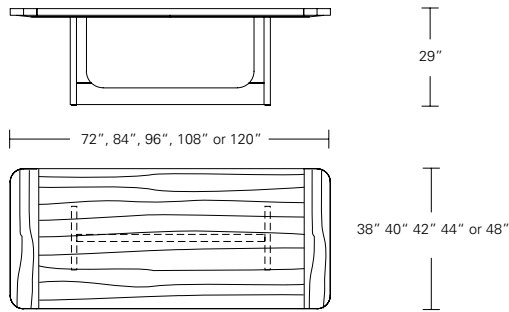

Puente Table

- 72"W x 42"D x 29"H
- 84"W x 42"D x 29"H
- 96"W x 42"D x 29"H
- 108"W x 42"D x 29"H
- 120"W x 48"D x 29"H

Puente Extension Table

- 72"W (104"w/two 16"leaves) x 42"D x 29 1/4"H
- 84"W (120"w/two 18"leaves) x 42"D x 29 1/4"H
- 96"W (132"w/two 18"leaves) x 42"D x 29 1/4"H
- 108"W (144"w/two 18"leaves) x 42"D x 29 1/4"H
- 120"W (156"w/two 18"leaves) x 48"D x 29 1/4"H

BRUNEAU TABLE

108W x 44D x 29H

Shown in Walnut with Medium Bronze metal.

The Bruneau Table combines U shaped base components with a radiused corner table top. The metal end caps create a linear closure to the open ends of the modern trestle base. Available in fixed or extension versions in a wide range of sizes and finishes.

BRUNEAU TABLE

Bruneau Table

72"W x 38"D x 29"H 108"W x 44"D x 29"H
 84"W x 40"D x 29"H 120"W x 48"D x 29"H
 96"W x 42"D x 29"H

Bruneau Extension Table E (w/ end caps)

72"W (104"w/two 16"leaves) x 38"D x 29"H
 84"W (120"w/two 18"leaves) x 40"D x 29"H
 96"W (132"w/two 18"leaves) x 42"D x 29"H
 108"W (144"w/two 18"leaves) x 44"D x 29"H
 120"W (156"w/two 18"leaves) x 48"D x 29"H

Bruneau Extension Table E (with leaves on ends)

Bruneau Extension Table C (w/ leaves in center)

72"W (104"w/two 16"leaves) x 38"D x 29 1/4"H
 84"W (120"w/two 18"leaves) x 40"D x 29 1/4"H
 96"W (132"w/two 18"leaves) x 42"D x 29 1/4"H
 108"W (144"w/two 18"leaves) x 44"D x 29 1/4"H
 120"W (156"w/two 18"leaves) x 48"D x 29 1/4"H