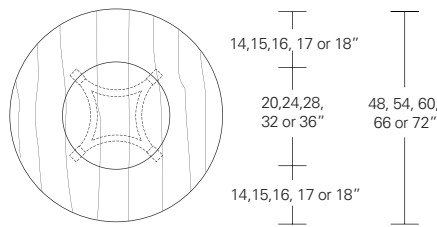

Lazy Susan Option