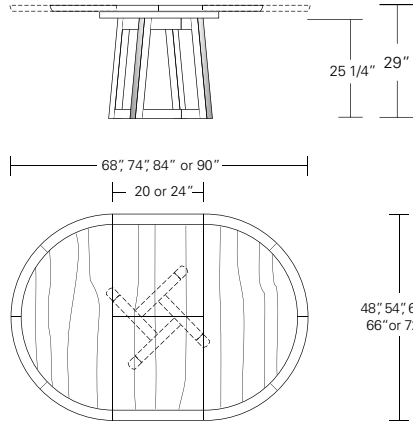

48" W (68" w/one 20" leaf) x 48" D x 29" H
 54" W (74" w/one 20" leaf) x 54" D x 29" H
 60" W (84" w/one 24" leaf) x 60" D x 29" H
 66" W (90" w/one 24" leaf) x 66" D x 29" H
 72" W (96" w/one 24" leaf) x 72" D x 29" H

ROULETTE ROUND EXTENSION TABLE - SPLIT BASE

66W x 66D x 29H
(114W with two 24" LEAVES)

Shown in Walnut with optional solid wood top.

The Roulette Round Table features a pin wheel style base layout with slanted legs suggesting a rotating movement. On this table the base splits to support the increased top length. Roulettes are available in a variety of shapes, sizes, fixed and extension versions.

ROULETTE ROUND & SQUARE TABLES

Roulette Round Table

42"W x 42"D x 29"H
 48"W x 48"D x 29"H
 54"W x 54"D x 29"H
 60"W x 60"D x 29"H
 66"W x 66"D x 29"H
 72"W x 72"D x 29"H

Round Extension Table (w/self-storing leaf)

48"W (68" w/one 20" leaf) x 48"D x 29"H
 54"W (74" w/one 20" leaf) x 54"D x 29"H
 60"W (84" w/one 24" leaf) x 60"D x 29"H
 66"W (90" w/one 24" leaf) x 66"D x 29"H
 72"W (96" w/one 24" leaf) x 72"D x 29"H