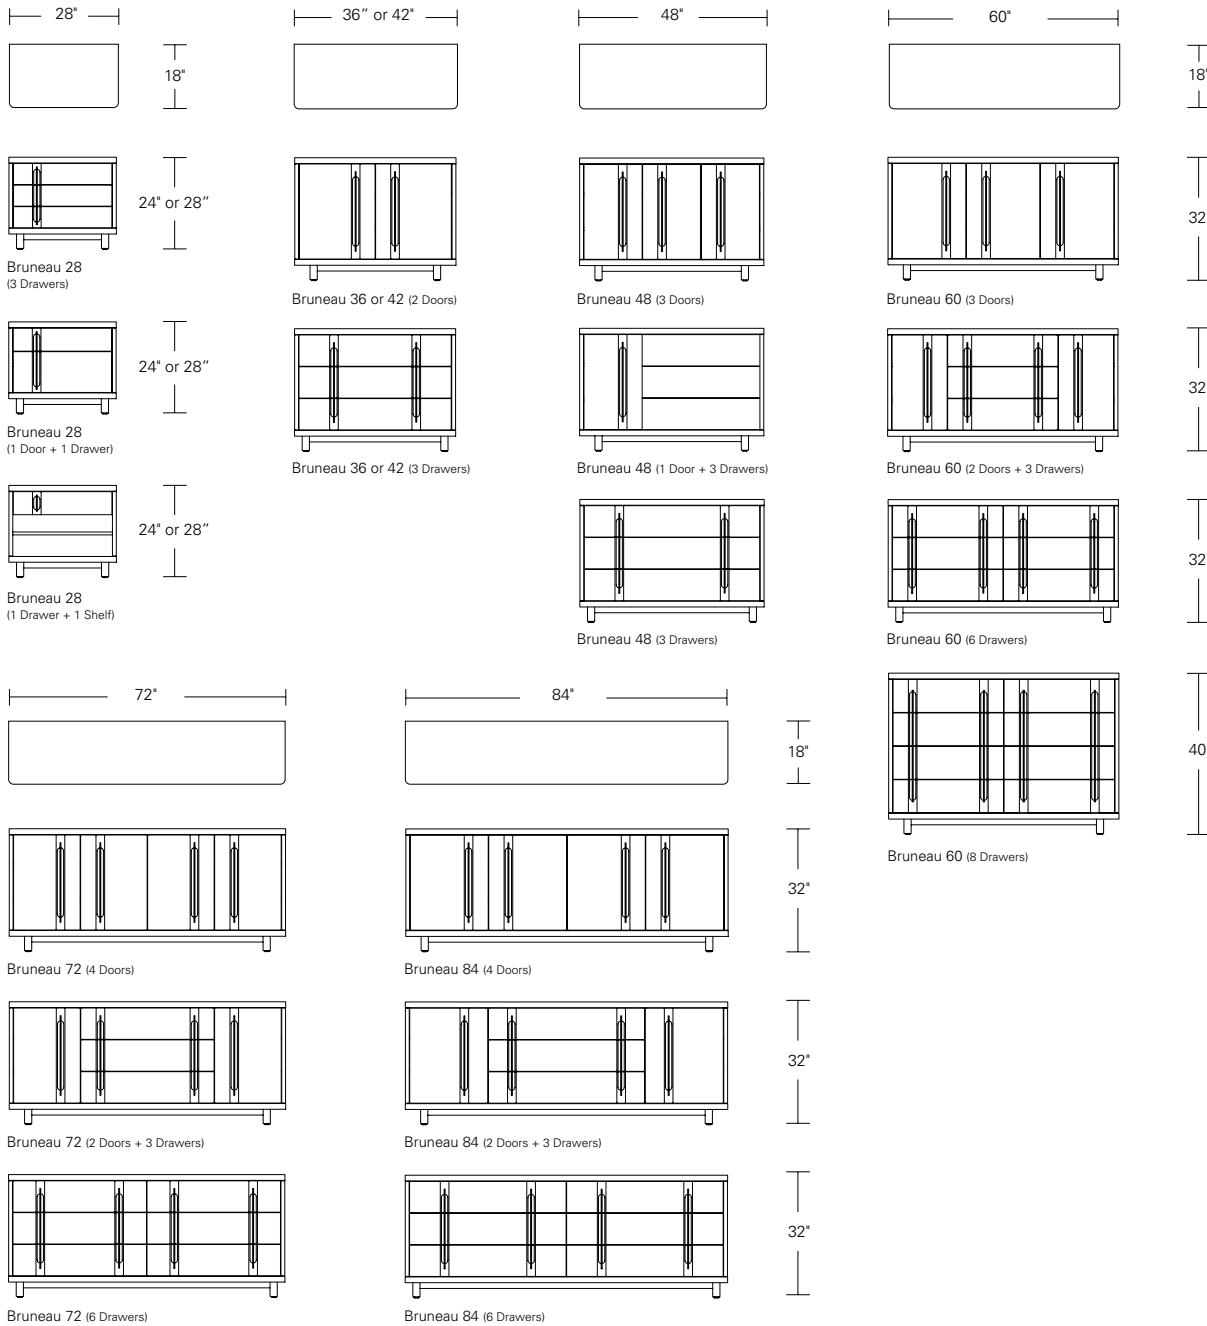

BRUNEAU CASEGOODS

DESCRIPTION	FINISH OPTIONS	
Bruneau Casegoods: Veneer Cabinet with radiused corners and veneered fronts. Integrated pulls in covered solid wood vertical members with metal inlay. Soft-close doors and drawers. Adjustable shelves behind doors. Solid wood base with levelers. Pull Options: Integrated metal pull in satin brass, medium bronze, dark bronze, or satin aluminum. Standard Options: Drawer dividers, removable back and wire management, two tone finish. Custom Orders: Custom sizes, woods and finishes are available. Please request a price quotation.	Standard - Natural / Stained: Bronze Ash, Burnt Ash, Ebonized Ash, Grey Ash, Medium Mahogany, Oak, Bluff Oak, Grey Oak, Fumed Oak, Ebonized Oak, Walnut, Medium Walnut, Dark Walnut, Ebonized Walnut, Grey Walnut, Silver Walnut, Terra Walnut, Bronze Walnut, Claro Toned Walnut.	Premium - Cerused / Bleached: Bleached Ash, Cerused Grey Ash, Cerused Bronze Ash, Cerused Burnt Ash, Cerused Mahogany, Cerused Dark Mahogany, Bleached Walnut, Cerused Walnut, Cerused Grey Walnut, Cerused Silver Walnut, Cerused Bronze Walnut, Cerused Oak, Bleached Oak.