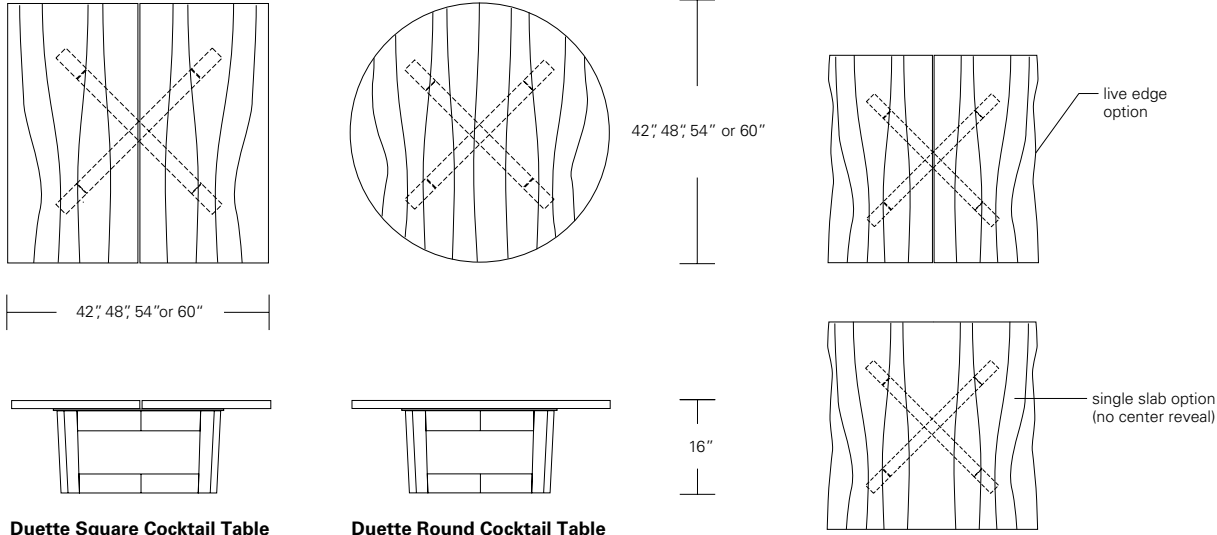

DUETTE COCKTAIL X-BASE

54W x 32D x 16H

Shown in Walnut.

Duette Cocktail Tables are designed to show the unique grain character found in their solid wood tops. These tables can be specified with standard plank-style tops or book matched slabs of Claro Walnut with live or square edges. The base is available in two styles, the optional X base (as shown) or trestle version.