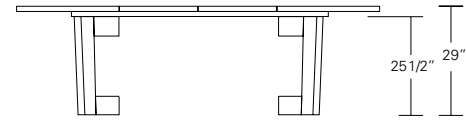

DUETTE ROUND & SQUARE TABLES

48", 54", 60", 66" or 72"

48", 54", 60",
66" or 72"

Duette Round Table

48"W x 48"D x 29"H
54"W x 54"D x 29"H
60"W x 60"D x 29"H
66"W x 66"D x 29"H
72"W x 72"D x 29"H

68", 74", 84", 90" or 96"

25 1/2" 29"

48", 54", 60",
66" or 72"

Duette Round Extension Table (with one leaf)

48"W (68" w/one 20" leaf) x 48"D x 29"H
54"W (74" w/one 20" leaf) x 54"D x 29"H
60"W (84" w/one 24" leaf) x 60"D x 29"H
66"W (90" w/one 24" leaf) x 66"D x 29"H
72"W (96" w/one 24" leaf) x 72"D x 29"H

96", 102", 108", 114" or 120"

25 1/2" 29"

48", 54", 60",
66" or 72"

Duette Round Extension Table (split base with two leaves)

48"W (96" w/two 24" leaves) x 48"D x 29"H
54"W (102" w/two 24" leaves) x 54"D x 29"H
60"W (108" w/two 24" leaves) x 60"D x 29"H
66"W (114" w/two 24" leaves) x 66"D x 29"H
72"W (120" w/two 24" leaves) x 72"D x 29"H