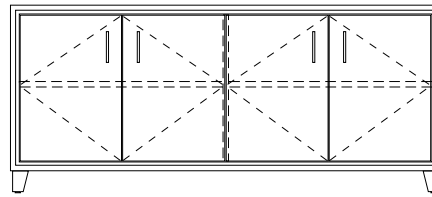

Arris Dresser