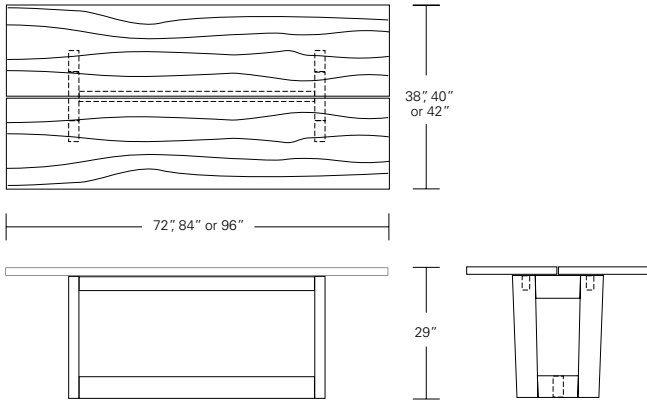

ALTURA FURNITURE

Extension version
with leaves added

DUETTE TABLE - STANDARD/EXTENSION

84W x 40D x 29H

Shown in Walnut.

The Duette Table comes standard with a hand matched, solid wood multi-plank top. The natural variations of each board present an organic blend of wood grain across the table top. The extension version has a pull-out apron which supports the end matched leaves.