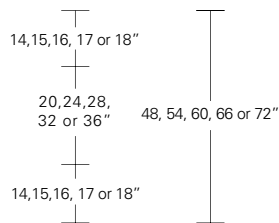

ROULETTE ROUND & SQUARE TABLES

42" W x 42" D x 29" H
48" W x 48" D x 29" H
54" W x 54" D x 29" H
60" W x 60" D x 29" H
66" W x 66" D x 29" H
72" W x 72" D x 29" H

48" W (68" w/one 20" leaf) x 48" D x 29" H
54" W (74" w/one 20" leaf) x 54" D x 29" H
60" W (84" w/one 24" leaf) x 60" D x 29" H
66" W (90" w/one 24" leaf) x 66" D x 29" H
72" W (96" w/one 24" leaf) x 72" D x 29" H

48" W (96" w/two 24" leaves) x 48" D x 29" H
54" W (102" w/two 24" leaves) x 54" D x 29" H
60" W (108" w/two 24" leaves) x 60" D x 29" H
66" W (114" w/two 24" leaves) x 66" D x 29" H
72" W (120" w/two 24" leaves) x 72" D x 29" H

42" W x 42" D x 29" H
48" W x 48" D x 29" H
54" W x 54" D x 29" H
60" W x 60" D x 29" H
66" W x 66" D x 29" H
72" W x 72" D x 29" H

48" W (68" w/one 20" leaf) x 48" D x 29" H
54" W (74" w/one 20" leaf) x 54" D x 29" H
60" W (84" w/one 24" leaf) x 60" D x 29" H
66" W (90" w/one 24" leaf) x 66" D x 29" H
72" W (96" w/one 24" leaf) x 72" D x 29" H

48" W (96" w/two 24" leaves) x 48" D x 29" H
54" W (102" w/two 24" leaves) x 54" D x 29" H
60" W (108" w/two 24" leaves) x 60" D x 29" H
66" W (114" w/two 24" leaves) x 66" D x 29" H
72" W (120" w/two 24" leaves) x 72" D x 29" H

Round

Base Only for Round or Square Top