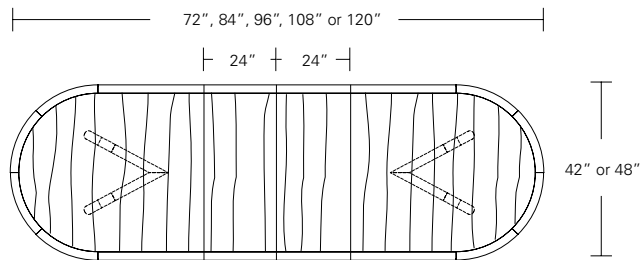

Racetrack Extension Table