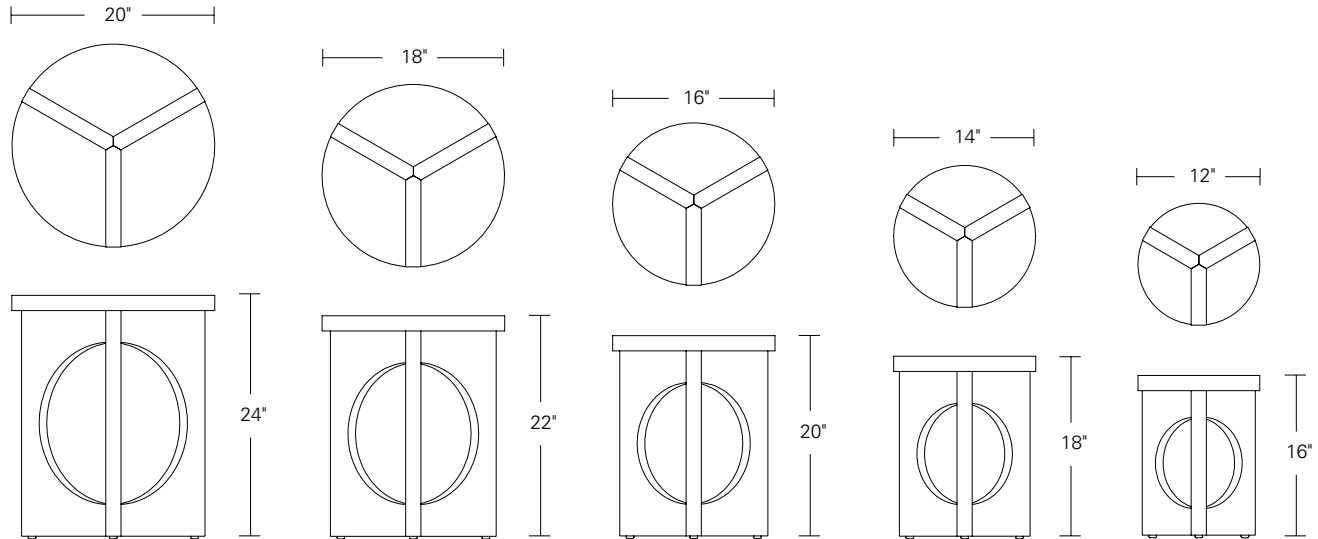

CAMEO SIDE TABLES

20 Diam x 24H, 16 Diam x 20H, 12 Diam x 16H

Shown in optional solid Claro Walnut.

Cameo Side Tables have a three legged solid wood base with a connecting trio of circular cut-outs. The modern geometric design and positive and negative spaces create a visual continuity. Cameo Side Tables are available in five diameters and heights in an array of standard finishes.