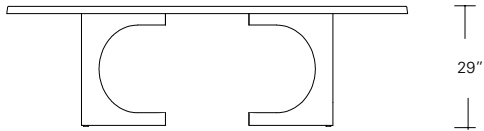

Rectangular Table