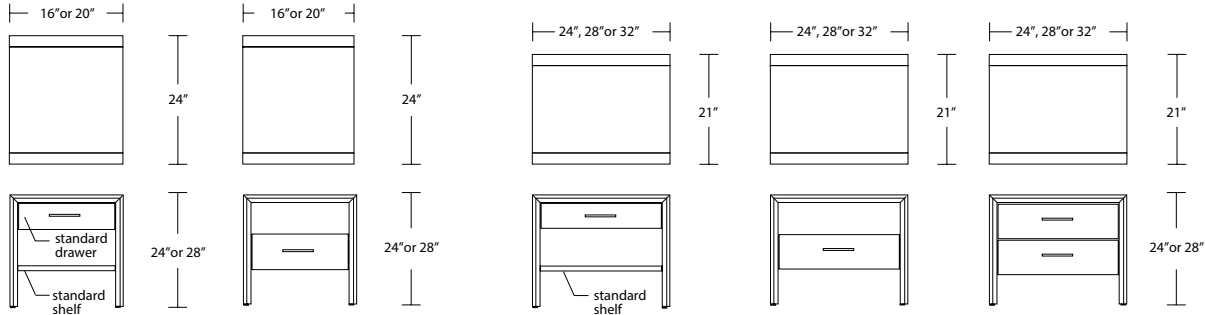

Serena 16, 20

Serena 24, 28, 32