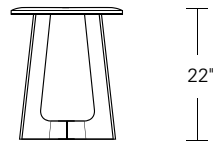

KEMIZO SIDE TABLES

Square
18"W x 18"D x 22"H