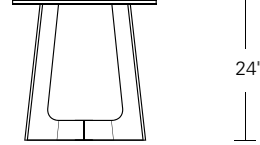

KEMIZO SIDE TABLES

Rectangular
24"W x 18"D x 24"H