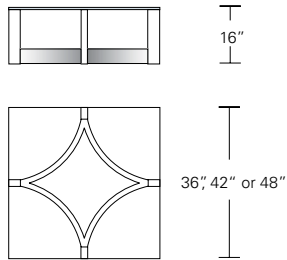

Base Only for Round Top

36"W x 36"D x 16"H
42"W x 42"D x 16"H
48"W x 48"D x 16"H

Round Inset Glass Top

Round Wood Top

Base Only for Square Top

36"W x 36"D x 16"H
42"W x 42"D x 16"H
48"W x 48"D x 16"H

Square Inset Glass Top