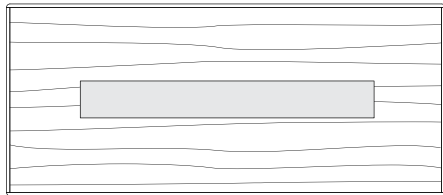

With its bridge-like structure, the Puente Table combines strength and resilience in a functional design. Angled frame legs and a connecting stretcher with radius details add refinement, while an optional stone inset allows safe placement of hot kitchenware.

Puente Table

- 72"W x 42"D x 29"H
- 84"W x 42"D x 29"H
- 96"W x 42"D x 29"H
- 108"W x 42"D x 29"H
- 120"W x 48"D x 29"H

Puente Extension Table

- 72"W (104"w/two 16"leaves) x 42"D x 29 1/4"H
- 84"W (120"w/two 18"leaves) x 42"D x 29 1/4"H
- 96"W (132"w/two 18"leaves) x 42"D x 29 1/4"H
- 108"W (144"w/two 18"leaves) x 42"D x 29 1/4"H
- 120"W (156"w/two 18"leaves) x 48"D x 29 1/4"H