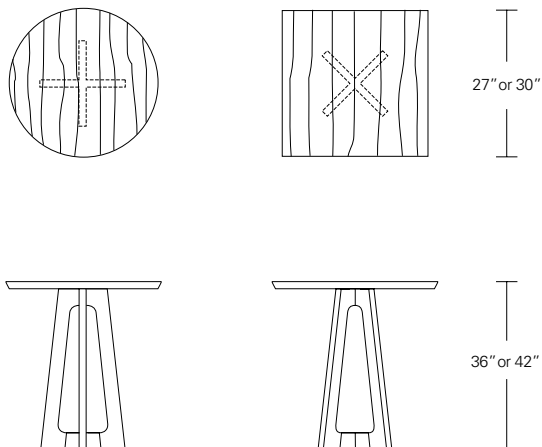

Split Base Square Extension Table

48"W (96" w/two 24" leaves) x 48"D x 29"H
 54"W (102" w/two 24" leaves) x 54"D x 29"H
 60"W (108" w/two 24" leaves) x 60"D x 29"H
 66"W (114" w/two 24" leaves) x 66"D x 29"H
 72"W (120" w/two 24" leaves) x 72"D x 29"H

VERONA CAFE TABLE

30W x 30D x 42H

Shown in Dark Walnut with
Cadet Bar Stools.

The Verona Cafe Table's tall tapered base is formed with modern fluid lines connecting the legs and criss-crossing stretchers. The solid wood table top with beveled profile compliments the divergent angles of the table base. Verona Cafe Tables are available in round or square versions in two heights and in a wide selection of finishes.