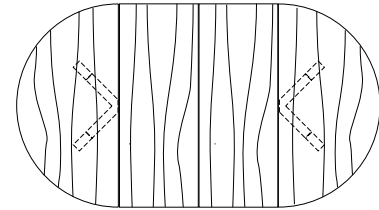

25 1/2" 29"

48", 54", 60",
66" or 72"

Duette Round Extension Table (with one leaf)

48"W (68" w/one 20" leaf) x 48"D x 29"H
54"W (74" w/one 20" leaf) x 54"D x 29"H
60"W (84" w/one 24" leaf) x 60"D x 29"H
66"W (90" w/one 24" leaf) x 66"D x 29"H
72"W (96" w/one 24" leaf) x 72"D x 29"H

96", 102", 108", 114" or 120"

48", 54", 60",
66" or 72"

Duette Round Extension Table (split base with two leaves)

48"W (96" w/two 24" leaves) x 48"D x 29"H
54"W (102" w/two 24" leaves) x 54"D x 29"H
60"W (108" w/two 24" leaves) x 60"D x 29"H
66"W (114" w/two 24" leaves) x 66"D x 29"H
72"W (120" w/two 24" leaves) x 72"D x 29"H