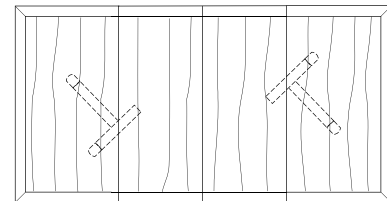

48"W (68" w/one 20" leaf) x 48"D x 29"H
 54"W (74" w/one 20" leaf) x 54"D x 29"H
 60"W (84" w/one 24" leaf) x 60"D x 29"H
 66"W (90" w/one 24" leaf) x 66"D x 29"H
 72"W (96" w/one 24" leaf) x 72"D x 29"H

Round Split Base Extension Table

48"W (96" w/two 24" leaves) x 48"D x 29"H
 54"W (102" w/two 24" leaves) x 54"D x 29"H
 60"W (108" w/two 24" leaves) x 60"D x 29"H
 66"W (114" w/two 24" leaves) x 66"D x 29"H
 72"W (120" w/two 24" leaves) x 72"D x 29"H

Roulette Square Table

42"W x 42"D x 29"H
 48"W x 48"D x 29"H
 54"W x 54"D x 29"H
 60"W x 60"D x 29"H
 66"W x 66"D x 29"H
 72"W x 72"D x 29"H

Square Extension Table (w/self-storing leaf)

48"W (68" w/one 20" leaf) x 48"D x 29"H
 54"W (74" w/one 20" leaf) x 54"D x 29"H
 60"W (84" w/one 24" leaf) x 60"D x 29"H
 66"W (90" w/one 24" leaf) x 66"D x 29"H
 72"W (96" w/one 24" leaf) x 72"D x 29"H