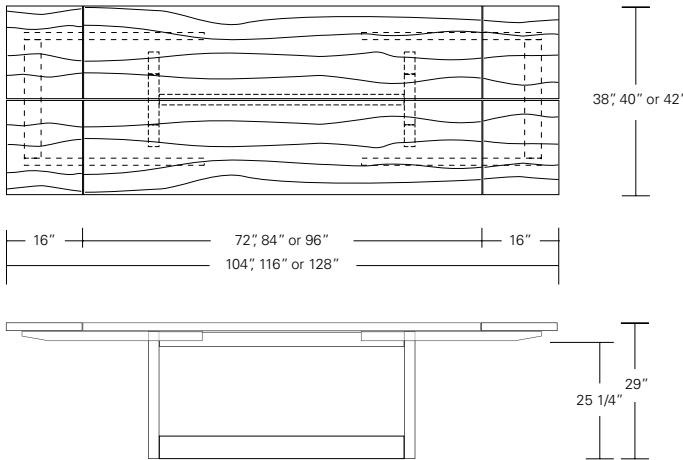

ALTURA FURNITURE

Extension version
with leaves added

DUETTE TABLE - STANDARD/EXTENSION

84W x 40D x 29H

Shown in Walnut.

The Duette Table comes standard with a hand matched, solid wood multi-plank top. The natural variations of each board present an organic blend of wood grain across the table top. The extension version has a pull-out apron which supports the end matched leaves.

Duette Table

72\"/>

Duette Live Edge Option

Duette Butterfly Option

Duette Extension Table

72\"/>

Duette Table V Base

Duette Table X Base