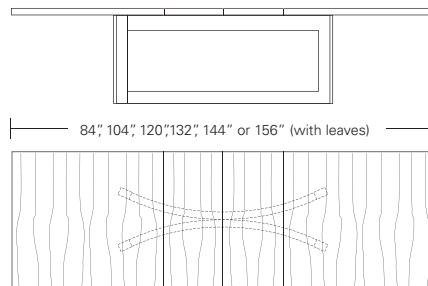

Nexus Extension Table E (with end caps)

- 72"W (104" w/two 16" leaves) x 38"D x 29 1/4"H
- 84"W (120" w/two 18" leaves) x 40"D x 29 1/4"H
- 96"W (132" w/two 18" leaves) x 42"D x 29 1/4"H
- 108"W (120" w/two 18" leaves) x 44"D x 29 1/4"H
- 120"W (132" w/two 18" leaves) x 48"D x 29 1/4"H

Nexus Extension Table E (with leaves)

Nexus Extension Table C (with leaves in center)

- 60"W (84" w/one 24" leaf) x 32"D x 29 1/4"H
- 72"W (104" w/two 16" leaves) x 38"D x 29 1/4"H
- 84"W (120" w/two 18" leaves) x 40"D x 29 1/4"H
- 96"W (132" w/two 18" leaves) x 42"D x 29 1/4"H
- 108"W (120" w/two 18" leaves) x 44"D x 29 1/4"H
- 120"W (132" w/two 18" leaves) x 48"D x 29 1/4"H