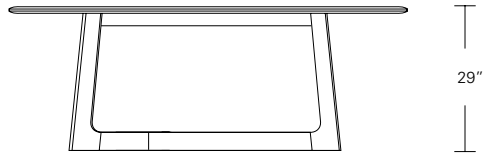

Edge Detail Options:

Veneer top with solid wood profiled edges on top and bottom.

Veneer top with solid wood profiled edge on top and optional metal inlay on bottom.

Desk or Conference Table Options:

Matching wood or metal grommets and wire management.

KEMIZO TABLE

96W x 42D x 29H

Shown in Terra Walnut.

The Kemizo Table base features a main diagonal stretcher with angled offset legs. The profiled edges and radii soften the angular form of the table base. This streamlined all wood version has a compelling double profiled table top edge. Available with an optional metal inlay and in fixed or extension versions.

Kemizo Table

- 72" W x 42" D x 29" H
- 84" W x 42" D x 29" H
- 96" W x 42" D x 29" H
- 108" W x 42" D x 29" H
- 120" W x 48" D x 29" H

Kemizo Extension Table

- 72" W (104" w/two 16" leaves) x 42" D x 29 1/4" H
- 84" W (120" w/two 18" leaves) x 42" D x 29 1/4" H
- 96" W (132" w/two 18" leaves) x 42" D x 29 1/4" H
- 108" W (144" w/two 18" leaves) x 42" D x 29 1/4" H
- 120" W (156" w/two 18" leaves) x 48" D x 29 1/4" H