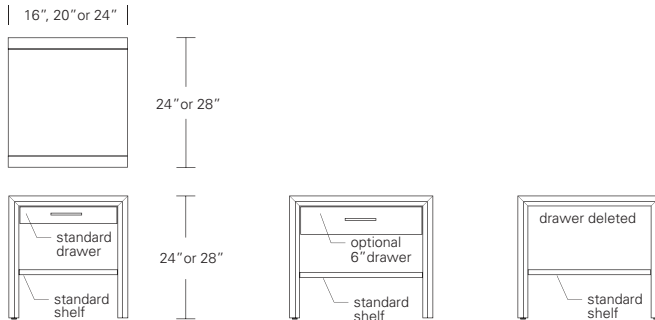

Arris Slim

16"W x 24" or 28"D x 24" or 28"H
20"W x 24" or 28"D x 24" or 28"H
24"W x 24" or 28"D x 24" or 28"H

DESCRIPTION	FINISH OPTIONS	
Arris Cocktail & Side Table: Profiled and mitered solid wood frame with veneer top. Standard Options: Stone or Leather top. Shelf. Satin brass, medium bronze, dark bronze, and satin or polished stainless steel pulls. Custom Orders: Custom sizes, woods, veneer patterns and finishes are available. Please request a price quotation.	Standard - Natural / Stained: Bronze Ash, Burnt Ash, Ebonized Ash, Grey Ash, Medium Mahogany, Oak, Bluff Oak, Grey Oak, Fumed Oak, Ebonized Oak, Walnut, Medium Walnut, Dark Walnut, Ebonized Walnut, Grey Walnut, Silver Walnut, Terra Walnut, Bronze Walnut, Claro Toned Walnut.	Premium - Cerused / Bleached: Bleached Ash, Cerused Grey Ash, Cerused Bronze Ash, Cerused Burnt Ash, Cerused Mahogany, Cerused Dark Mahogany, Bleached Walnut, Cerused Walnut, Cerused Grey Walnut, Cerused Silver Walnut, Cerused Bronze Walnut, Cerused Oak, Bleached Oak.