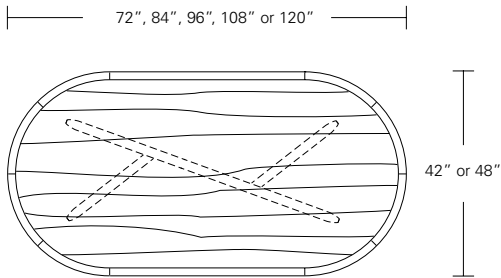

48"W (72" w/one 24" leaf) x 48"D x 29 1/4"H
54"W (78" w/one 24" leaf) x 54"D x 29 1/4"H
60"W (84" w/one 24" leaf) x 60"D x 29 1/4"H
66"W (90" w/one 24" leaf) x 66"D x 29 1/4"H
72"W (96" w/one 24" leaf) x 72"D x 29 1/4"H

Kemizo Table

- 72" W x 42" D x 29" H
- 84" W x 42" D x 29" H
- 96" W x 42" D x 29" H
- 108" W x 42" D x 29" H
- 120" W x 48" D x 29" H

Kemizo Extension Table

- 72" W (104" w/two 16" leaves) x 42" D x 29 1/4" H
- 84" W (120" w/two 18" leaves) x 42" D x 29 1/4" H
- 96" W (132" w/two 18" leaves) x 42" D x 29 1/4" H
- 108" W (144" w/two 18" leaves) x 42" D x 29 1/4" H
- 120" W (156" w/two 18" leaves) x 48" D x 29 1/4" H

KEMIZO RACETRACK TABLE

96 W x 42 D x 29 1/4 H
(114W w/1 LEAF, 132W w/2 LEAVES)

Extension version shown with self-storing pivoting leaves in in Bluff Oak and optional Satin Brass inlay.

The Kemizo Table features a diagonal linear gesture with rounded corners, softened profiles and an optional metal inlay. The Kemizo Extension Table includes two standard leaves or as shown with self-storing pivoting leaves that fold neatly in the base of the table.