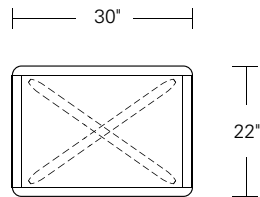

Round
24"W x 24"D x 24"H

Square
24"W x 24"D x 24"H

Rectangular
30"W x 22"D x 24"H