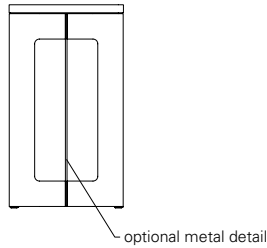

BRUNEAU CONSOLE & DESK

Desk

DESCRIPTION	FINISH OPTIONS	
Bruneau Console & Desk: Solid wood frame with radiused corners and veneered top. Integrated pulls in covered solid wood fronts with metal inlay. Soft-close drawers and leveling feet. Standard Options: Integrated metal pull and optional metal detail on leg in satin brass, medium bronze, dark bronze, or satin aluminum. Custom Orders: Custom sizes, woods and finishes are available. Please request a price quotation.	Standard - Natural / Stained: Bronze Ash, Burnt Ash, Ebonized Ash, Grey Ash, Medium Mahogany, Oak, Bluff Oak, Grey Oak, Fumed Oak, Ebonized Oak, Walnut, Medium Walnut, Dark Walnut, Ebonized Walnut, Grey Walnut, Silver Walnut, Terra Walnut, Bronze Walnut, Claro Toned Walnut.	Premium - Cerused / Bleached: Bleached Ash, Cerused Grey Ash, Cerused Bronze Ash, Cerused Burnt Ash, Cerused Mahogany, Cerused Dark Mahogany, Bleached Walnut, Cerused Walnut, Cerused Grey Walnut, Cerused Silver Walnut, Cerused Bronze Walnut, Cerused Oak, Bleached Oak.