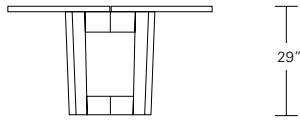

DUETTE ROUND & SQUARE TABLES