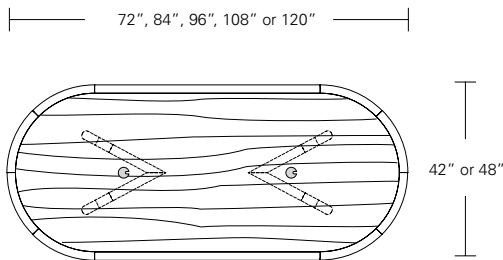

BRUNEAU TABLE

Bruneau Table

72"W x 38"D x 29"H 108"W x 44"D x 29"H
 84"W x 40"D x 29"H 120"W x 48"D x 29"H
 96"W x 42"D x 29"H

Bruneau Extension Table E (w/ end caps)

72"W (104"w/two 16"leaves) x 38"D x 29"H
 84"W (120"w/two 18"leaves) x 40"D x 29"H
 96"W (132"w/two 18"leaves) x 42"D x 29"H
 108"W (144"w/two 18"leaves) x 44"D x 29"H
 120"W (156"w/two 18"leaves) x 48"D x 29"H

CAMEO EXTENSION TABLE

84W x 42D x 29H
(108" w/1 LEAF, 132" w/2 LEAVES)

Extension version shown with one leaf in Cerused Grey Ash and optional Medium Bronze Inlay.

The Cameo Table features a graphic geometric base design. Cameo Extension Tables come standard with one or two 24" leaves. Cameos are available in several shapes, sizes, and in fixed or extension versions. A wide range of wood stains and metal inlay options offer endless combinations of finishes and detailing.

Rectangular Table

Extension Table

Racetrack Table

Racetrack Extension Table

- 72"W x 42"D x 29"H
- 84"W x 42"D x 29"H
- 96"W x 42"D x 29"H
- 108"W x 42"D x 29"H
- 120"W x 48"D x 29"H

- 72"W (96" w/one leaf, 120" w/two 24"leaves) x 42"D x 29 1/4"H
- 84"W (108" w/one leaf, 132" w/two 24"leaves) x 42"D x 29 1/4"H
- 96"W (120" w/one leaf, 144" w/two 24"leaves) x 42"D x 29 1/4"H
- 108"W (132" w/one leaf, 156" w/two 24"leaves) x 42"D x 29 1/4"H
- 120"W (144" w/one leaf, 168" w/two 24"leaves) x 48"D x 29 1/4"H