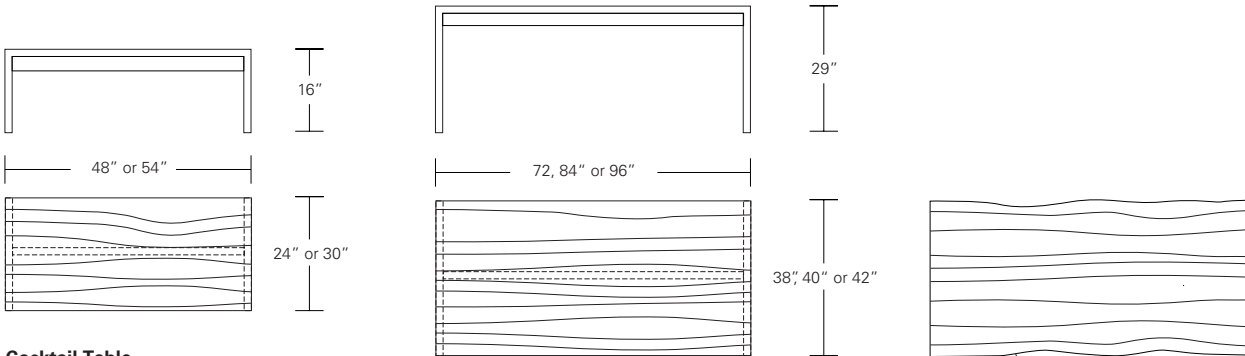

Cocktail Table

48"W x 24"D x 16"H
54"W x 30"D x 16"H

Table

72"W x 38"D x 29"H
84"W x 40"D x 29"H
96"W x 42"D x 29"H

live edge option
(depending on availability)

DESCRIPTION FINISH OPTIONS

Timbre Bench, Console, Table:

Solid wood wrap with waterfall grain (depending on slab availability).

Custom Orders:

Custom sizes, woods and finishes are available. Please request a price quotation.

Standard - Natural / Stained:

Bronze Ash, Burnt Ash, Ebonized Ash, Grey Ash, Medium Mahogany, Oak, Bluff Oak, Grey Oak, Fumed Oak, Ebonized Oak, Walnut, Medium Walnut, Dark Walnut, Ebonized Walnut, Grey Walnut, Silver Walnut, Terra Walnut, Bronze Walnut, Claro Toned Walnut.

Premium - Cerused / Bleached:

Bleached Ash, Cerused Grey Ash, Cerused Bronze Ash, Cerused Burnt Ash, Cerused Mahogany, Cerused Dark Mahogany, Bleached Walnut, Cerused Walnut, Cerused Grey Walnut, Cerused Silver Walnut, Cerused Bronze Walnut, Cerused Oak, Bleached Oak.