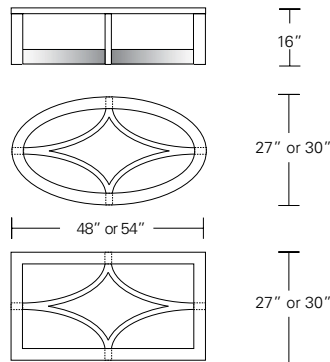

Oval or Rectangular Inset Glass Top