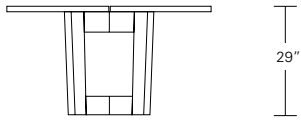

DUETTE ROUND & SQUARE TABLES

29"

48", 54", 60", 66" or 72"