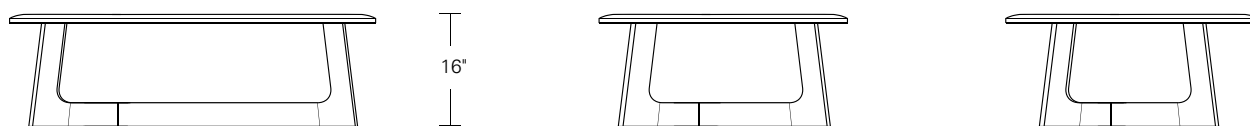

KEMIZO SQUARE COCKTAIL TABLE

48W x 48D x 16H

Shown in Terra Walnut.

The Kemizo Cocktail Table features a diagonal base stretcher with acute and obtuse leg angles, rounded corners, and softened profiles. Available in a range of square, round and rectangular sizes in 32 standard finishes and optional metal inlay.