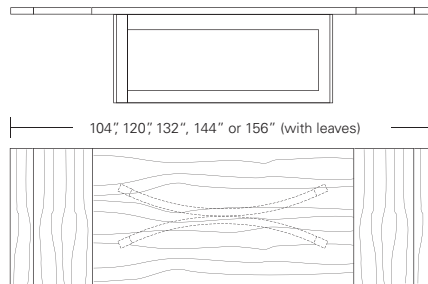

Nexus Extension Table E (with leaves)