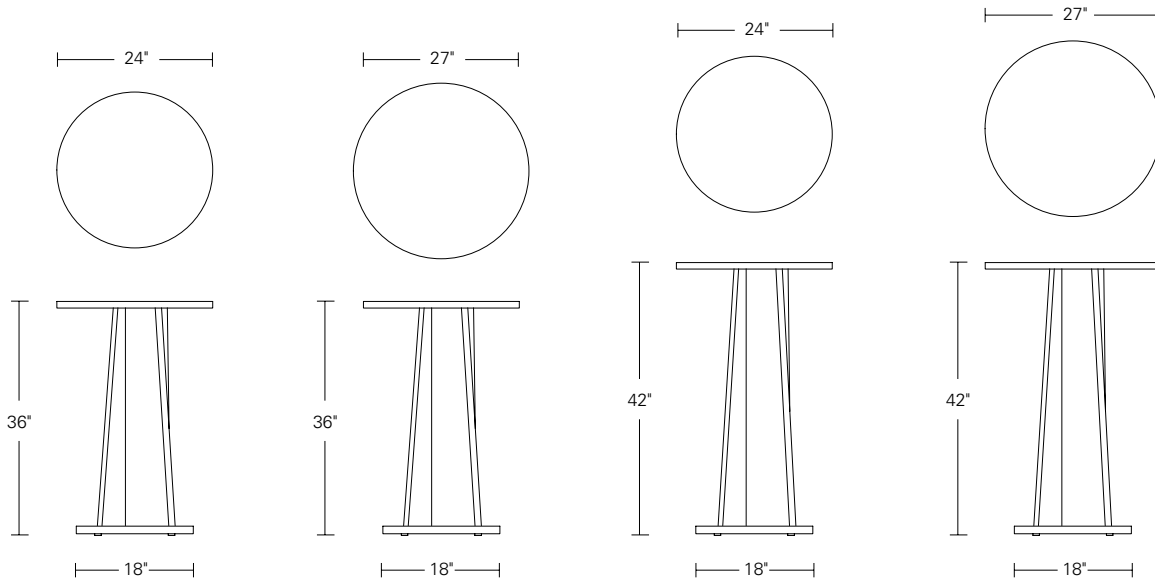

Gem Bar Tables:
18"W x 18"D x 24"H
16"W x 16"D x 22"H
14"W x 14"D x 20"H

DESCRIPTION	FINISH OPTIONS	
Gem Drink and Bar Tables: Solid wood top and column. Quartz base with felt glides. Custom Orders: Custom sizes, woods and finishes are available. Please request a price quotation.	Standard - Natural / Stained: Bronze Ash, Burnt Ash, Ebonized Ash, Grey Ash, Medium Mahogany, Oak, Bluff Oak, Grey Oak, Fumed Oak, Ebonized Oak, Walnut, Medium Walnut, Dark Walnut, Ebonized Walnut, Grey Walnut, Silver Walnut, Terra Walnut, Bronze Walnut, Claro Toned Walnut.	Premium - Cerused / Bleached: Bleached Ash, Cerused Grey Ash, Cerused Bronze Ash, Cerused Burnt Ash, Cerused Mahogany, Cerused Dark Mahogany, Bleached Walnut, Cerused Walnut, Cerused Grey Walnut, Cerused Silver Walnut, Cerused Bronze Walnut, Cerused Oak, Bleached Oak.