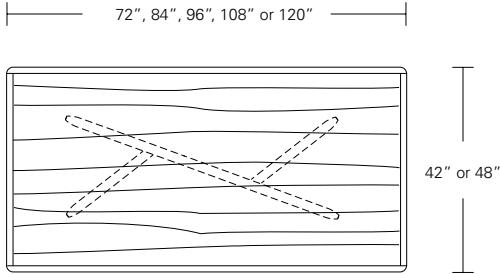

Kemizo Table

- 72" W x 42" D x 29" H
- 84" W x 42" D x 29" H
- 96" W x 42" D x 29" H
- 108" W x 42" D x 29" H
- 120" W x 48" D x 29" H

Kemizo Extension Table

- 72" W (104" w/two 16" leaves) x 42" D x 29 1/4" H
- 84" W (120" w/two 18" leaves) x 42" D x 29 1/4" H
- 96" W (132" w/two 18" leaves) x 42" D x 29 1/4" H
- 108" W (144" w/two 18" leaves) x 42" D x 29 1/4" H
- 120" W (156" w/two 18" leaves) x 48" D x 29 1/4" H

Edge Detail Options:

Veneer top with solid wood profiled edges on top and bottom.

Veneer top with solid wood profiled edge on top and optional metal inlay on bottom.

DESCRIPTION	FINISH OPTIONS	
Kemizo Table: Veneer top with solid wood edge. Solid wood base with levelers. Kemizo extension table with two standard leaves or two self-storing pivoting leaves. Inlay Options: Dark bronze, medium bronze, satin brass or satin aluminum. Custom Orders: Custom sizes, woods and finishes are available. Please request a price quotation.	Standard - Natural / Stained: Bronze Ash, Burnt Ash, Ebonized Ash, Grey Ash, Medium Mahogany, Oak, Bluff Oak, Grey Oak, Fumed Oak, Ebonized Oak, Walnut, Medium Walnut, Dark Walnut, Ebonized Walnut, Grey Walnut, Silver Walnut, Terra Walnut, Bronze Walnut, Claro Toned Walnut.	Premium - Cerused / Bleached: Bleached Ash, Cerused Grey Ash, Cerused Bronze Ash, Cerused Burnt Ash, Cerused Mahogany, Cerused Dark Mahogany, Bleached Walnut, Cerused Walnut, Cerused Grey Walnut, Cerused Silver Walnut, Cerused Bronze Walnut, Cerused Oak, Bleached Oak.