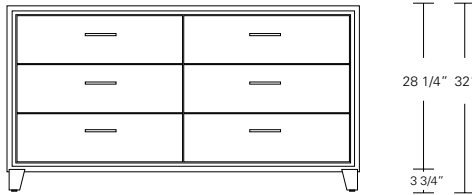

Arris Dresser