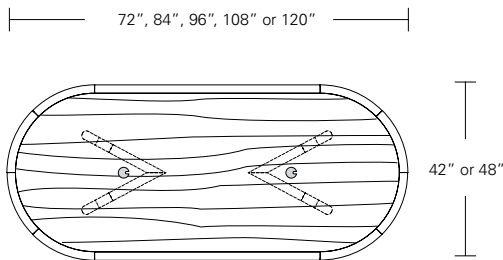

Racetrack Table