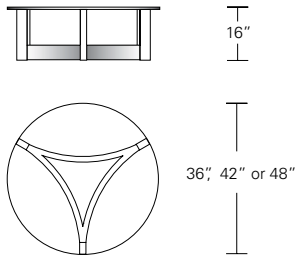

Base Only for Round Top

36"W x 36"D x 16"H
42"W x 42"D x 16"H
48"W x 48"D x 16"H