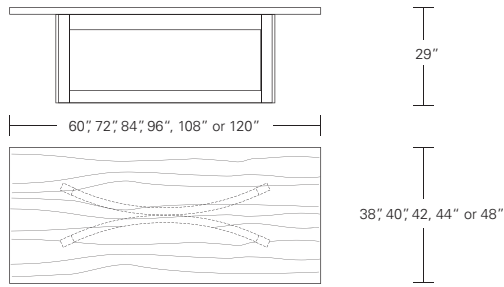

Metal Inlay Option:

Optional metal inlay on bottom edge of table top.

Nexus Table

- 60"W x 32"D x 29"H
- 72"W x 38"D x 29"H
- 84"W x 40"D x 29"H
- 96"W x 42"D x 29"H
- 108"W x 44"D x 29"H
- 120"W x 48"D x 29"H

Nexus Extension Table E (with end caps)

- 72"W (104" w/two 16" leaves) x 38"D x 29 1/4"H
- 84"W (120" w/two 18" leaves) x 40"D x 29 1/4"H
- 96"W (132" w/two 18" leaves) x 42"D x 29 1/4"H
- 108"W (120" w/two 18" leaves) x 44"D x 29 1/4"H
- 120"W (132" w/two 18" leaves) x 48"D x 29 1/4"H

Nexus Extension Table E (with leaves)

Nexus Extension Table C (with leaves in center)

- 60"W (84" w/one 24" leaf) x 32"D x 29 1/4"H
- 72"W (104" w/two 16" leaves) x 38"D x 29 1/4"H
- 84"W (120" w/two 18" leaves) x 40"D x 29 1/4"H
- 96"W (132" w/two 18" leaves) x 42"D x 29 1/4"H
- 108"W (120" w/two 18" leaves) x 44"D x 29 1/4"H
- 120"W (132" w/two 18" leaves) x 48"D x 29 1/4"H

Nexus Extension Table C (with leaves)

DESCRIPTION	FINISH OPTIONS	
Nexus Table: Veneer top with solid wood or thick veneer edging. Curved base with solid wood vertical frame members. Standard Options: Sunburst veneer pattern. Metal inlay edge detail. Metal Inlay Options: Dark bronze, medium bronze, satin brass or satin aluminum. Custom Orders: Custom sizes, woods and finishes are available. Please request a price quotation.	Standard - Natural / Stained:	Premium - Cerused / Bleached:
	Bronze Ash, Burnt Ash, Ebonized Ash, Grey Ash, Medium Mahogany, Oak, Bluff Oak, Grey Oak, Fumed Oak, Ebonized Oak, Walnut, Medium Walnut, Dark Walnut, Ebonized Walnut, Grey Walnut, Silver Walnut, Terra Walnut, Bronze Walnut, Claro Toned Walnut.	Bleached Ash, Cerused Grey Ash, Cerused Bronze Ash, Cerused Burnt Ash, Cerused Mahogany, Cerused Dark Mahogany, Bleached Walnut, Cerused Walnut, Cerused Grey Walnut, Cerused Silver Walnut, Cerused Bronze Walnut, Cerused Oak, Bleached Oak.