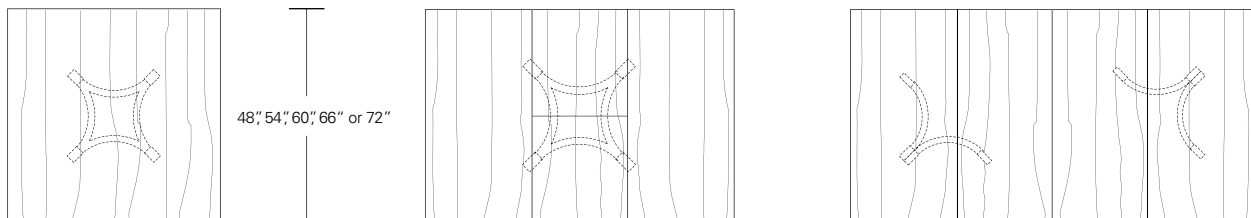

Nexus Square Table

48"W x 48"D x 29"H
54"W x 54"D x 29"H
60"W x 60"D x 29"H
66"W x 66"D x 29"H
72"W x 72"D x 29"H

Square Extension Table (with self storing leaf)

48"W (68" w/one 20"leaf) x 48"D x 29"H
54"W (74" w/one 20"leaf) x 54"D x 29"H
60"W (84" w/one 24"leaf) x 60"D x 29"H
66"W (90" w/one 24"leaf) x 66"D x 29"H
72"W (96" w/one 24"leaf) x 72"D x 29"H

Square Split Base Extension Table

48"W (96" w/two 24"leaves) x 48"D x 29"H
54"W (102" w/two 24"leaves) x 54"D x 29"H
60"W (108" w/two 24"leaves) x 60"D x 29"H
66"W (114" w/two 24"leaves) x 66"D x 29"H
72"W (120" w/two 24"leaves) x 72"D x 29"H