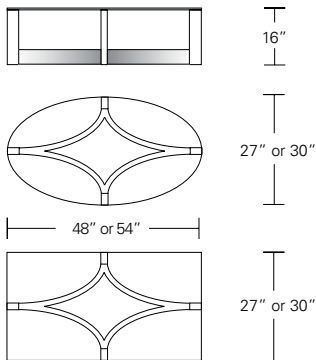

Base Only for Oval or Rectangular Top

48"W x 27"D x 16"H
54"W x 30"D x 16"H