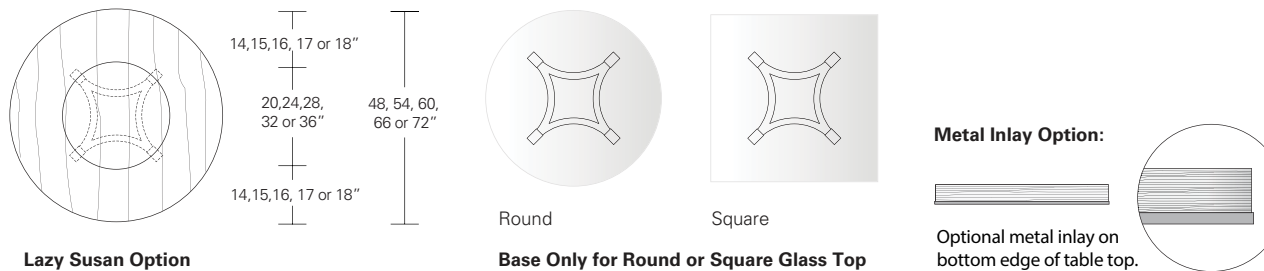

Lazy Susan Option

Round

Square

Base Only for Round or Square Glass Top

Metal Inlay Option:

Optional metal inlay on bottom edge of table top.

DESCRIPTION	FINISH OPTIONS	
Nexus Table: Veneer top with solid wood or thick veneer edging. Curved base with solid wood vertical frame members and levelers. Standard Options: Lazy susan or inset lazy susan. Sunburst veneer pattern. Metal inlay edge detail. Metal Inlay Options: Dark bronze, medium bronze, satin brass or satin aluminum Custom Orders: Custom sizes, woods and finishes are available. Please request a price quotation.	Standard - Natural / Stained: Bronze Ash, Burnt Ash, Ebonized Ash, Grey Ash, Medium Mahogany, Oak, Bluff Oak, Grey Oak, Fumed Oak, Ebonized Oak, Walnut, Medium Walnut, Dark Walnut, Ebonized Walnut, Grey Walnut, Silver Walnut, Terra Walnut, Bronze Walnut, Claro Toned Walnut.	Premium - Cerused / Bleached: Bleached Ash, Cerused Grey Ash, Cerused Bronze Ash, Cerused Burnt Ash, Cerused Mahogany, Cerused Dark Mahogany, Bleached Walnut, Cerused Walnut, Cerused Grey Walnut, Cerused Silver Walnut, Cerused Bronze Walnut, Cerused Oak, Bleached Oak.