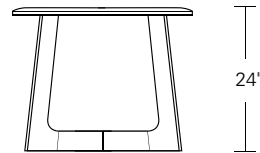

Rectangular
30"W x 22"D x 24"H