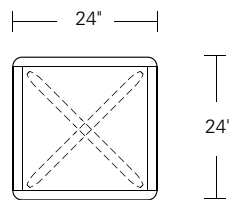

Round
24"W x 24"D x 24"H

Square
24"W x 24"D x 24"H

Rectangular
30"W x 22"D x 24"H