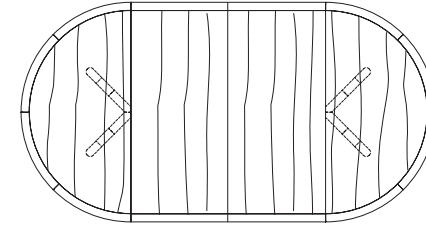

CAMEO ROUND EXTENSION TABLE

**60W x 60D x 29H
(84" w/1 LEAF, 108" w/2 LEAVES)**

Shown in Fumed Oak with Dark Bronze metal inlay.

The Cameo Round Extension Table features a graphic geometric base design that forms two intersecting circles. The base splits to accommodate one or two 24" leaves. Cameos are available in several shapes, sizes, and in fixed or extension versions. A wide range of wood finishes and metal inlay options offer endless variations.

CAMEO ROUND & SQUARE TABLE

29"

25 1/2" 29 1/4"

72", 78", 84", 90" or 96"

96", 102", 108", 114" or 120"

42", 48", 54",
60", 66" or 72"

Cameo Round Table

42"W x 42"D x 29"H
48"W x 48"D x 29"H
54"W x 54"D x 29"H
60"W x 60"D x 29"H
66"W x 66"D x 29"H
72"W x 72"D x 29"H

Round Extension Table (split base with one leaf)

48"W (72" w/one 24" leaf) x 48"D x 29 1/4"H
54"W (78" w/one 24" leaf) x 54"D x 29 1/4"H
60"W (84" w/one 24" leaf) x 60"D x 29 1/4"H
66"W (90" w/one 24" leaf) x 66"D x 29 1/4"H
72"W (96" w/one 24" leaf) x 72"D x 29 1/4"H

Round Extension Table (split base with two leaves)

48"W (96" w/two 24" leaves) x 48"D x 29 1/4"H
54"W (102" w/two 24" leaves) x 54"D x 29 1/4"H
60"W (108" w/two 24" leaves) x 60"D x 29 1/4"H
66"W (114" w/two 24" leaves) x 66"D x 29 1/4"H
72"W (120" w/two 24" leaves) x 72"D x 29 1/4"H