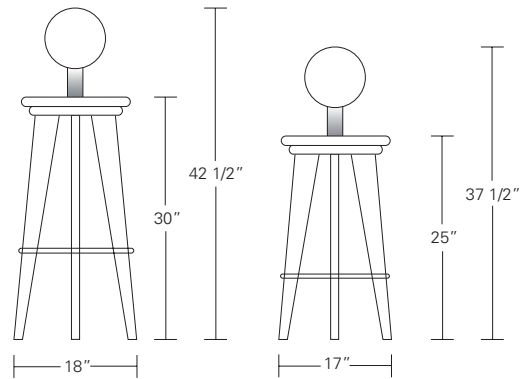

Top Stool with back

DESCRIPTION	FINISH OPTIONS	
Top Stool: Scooped solid wood seat with swivel. Curved wood back. Solid wood legs with nylon glides. Graphite powder coated steel footrest and back support. Standard Options: Cut down height. Shield back. Upholstered seat. Stainless steel ring & back support. Shipping Top stools are fully assembled, individually boxed and ship with a ground carrier. Custom Orders: Custom sizes, woods and finishes are available. Please request a price quotation.	Standard - Natural / Stained: Bronze Ash, Burnt Ash, Ebonized Ash, Grey Ash, Medium Mahogany, Oak, Bluff Oak, Grey Oak, Fumed Oak, Ebonized Oak, Walnut, Medium Walnut, Dark Walnut, Ebonized Walnut, Grey Walnut, Silver Walnut, Terra Walnut, Bronze Walnut, Claro Toned Walnut.	Premium - Cerused / Bleached: Bleached Ash, Cerused Grey Ash, Cerused Bronze Ash, Cerused Burnt Ash, Cerused Mahogany, Cerused Dark Mahogany, Bleached Walnut, Cerused Walnut, Cerused Grey Walnut, Cerused Silver Walnut, Cerused Bronze Walnut, Cerused Oak, Bleached Oak.