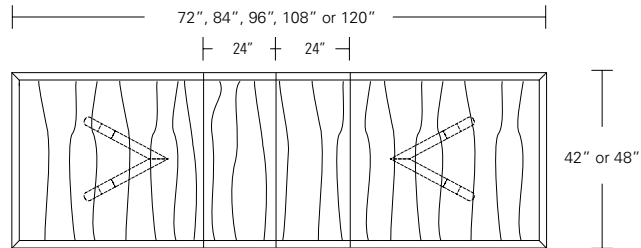

BRUNEAU TABLE

Bruneau Table

72"W x 38"D x 29"H 108"W x 44"D x 29"H
 84"W x 40"D x 29"H 120"W x 48"D x 29"H
 96"W x 42"D x 29"H

Bruneau Extension Table E (w/ end caps)

72"W (104"w/two 16"leaves) x 38"D x 29"H
 84"W (120"w/two 18"leaves) x 40"D x 29"H
 96"W (132"w/two 18"leaves) x 42"D x 29"H
 108"W (144"w/two 18"leaves) x 44"D x 29"H
 120"W (156"w/two 18"leaves) x 48"D x 29"H

CAMEO EXTENSION TABLE

84W x 42D x 29H
(108" w/1 LEAF, 132" w/2 LEAVES)

Extension version shown with one leaf in Cerused Grey Ash and optional Medium Bronze Inlay.

The Cameo Table features a graphic geometric base design. Cameo Extension Tables come standard with one or two 24" leaves. Cameos are available in several shapes, sizes, and in fixed or extension versions. A wide range of wood stains and metal inlay options offer endless combinations of finishes and detailing.