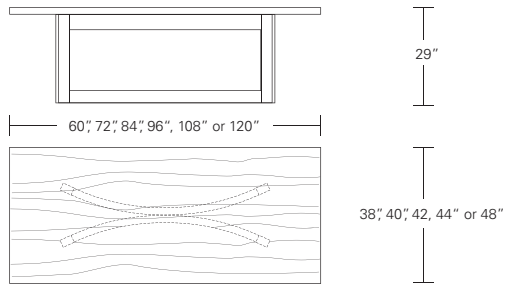

NEXUS TABLE