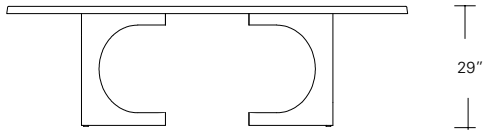

CAMEO EXTENSION TABLE

84W x 42D x 29H
(108" w/1 LEAF, 132" w/2 LEAVES)

Extension version shown with one leaf in Cerused Grey Ash and optional Medium Bronze Inlay.

The Cameo Table features a graphic geometric base design. Cameo Extension Tables come standard with one or two 24" leaves. Cameos are available in several shapes, sizes, and in fixed or extension versions. A wide range of wood stains and metal inlay options offer endless combinations of finishes and detailing.