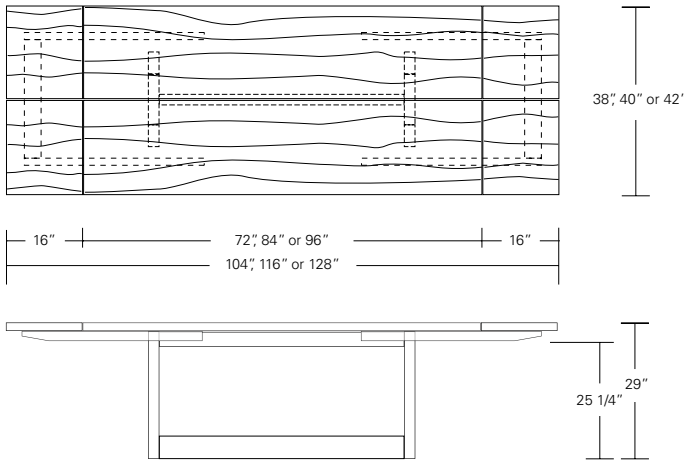

48" W (68" w/one 20" leaf) x 48" D x 29" H
 54" W (74" w/one 20" leaf) x 54" D x 29" H
 60" W (84" w/one 24" leaf) x 60" D x 29" H
 66" W (90" w/one 24" leaf) x 66" D x 29" H
 72" W (96" w/one 24" leaf) x 72" D x 29" H

48"W (68" w/one 20" leaf) x 48"D x 29"H
 54"W (74" w/one 20" leaf) x 54"D x 29"H
 60"W (84" w/one 24" leaf) x 60"D x 29"H
 66"W (90" w/one 24" leaf) x 66"D x 29"H
 72"W (96" w/one 24" leaf) x 72"D x 29"H

Duette Table

72\"/>

Duette Live Edge Option

Duette Butterfly Option

Duette Extension Table

72\"/>

Duette Table V Base

Duette Table X Base