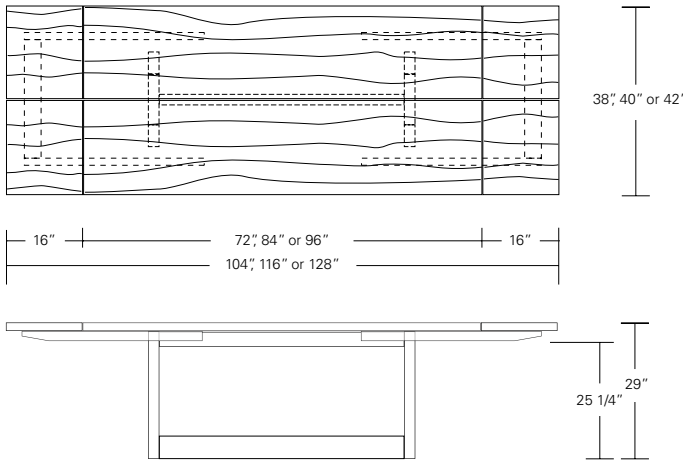

48" W (68" w/one 20" leaf) x 48" D x 29" H
 54" W (74" w/one 20" leaf) x 54" D x 29" H
 60" W (84" w/one 24" leaf) x 60" D x 29" H
 66" W (90" w/one 24" leaf) x 66" D x 29" H
 72" W (96" w/one 24" leaf) x 72" D x 29" H

48"W (68" w/one 20" leaf) x 48"D x 29"H
 54"W (74" w/one 20" leaf) x 54"D x 29"H
 60"W (84" w/one 24" leaf) x 60"D x 29"H
 66"W (90" w/one 24" leaf) x 66"D x 29"H
 72"W (96" w/one 24" leaf) x 72"D x 29"H

Duette Table

72\"/>

Duette Live Edge Option

Duette Butterfly Option

Duette Extension Table

72\"/>

Duette Table V Base

Duette Table X Base