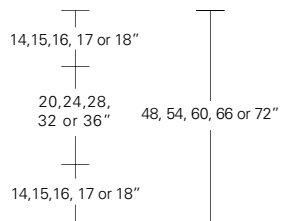

ROULETTE ROUND & SQUARE TABLES

42"W x 42"D x 29"H
48"W x 48"D x 29"H
54"W x 54"D x 29"H
60"W x 60"D x 29"H
66"W x 66"D x 29"H
72"W x 72"D x 29"H

48"W (68" w/one 20" leaf) x 48"D x 29"H
54"W (74" w/one 20" leaf) x 54"D x 29"H
60"W (84" w/one 24" leaf) x 60"D x 29"H
66"W (90" w/one 24" leaf) x 66"D x 29"H
72"W (96" w/one 24" leaf) x 72"D x 29"H

48"W (96" w/two 24" leaves) x 48"D x 29"H
54"W (102" w/two 24" leaves) x 54"D x 29"H
60"W (108" w/two 24" leaves) x 60"D x 29"H
66"W (114" w/two 24" leaves) x 66"D x 29"H
72"W (120" w/two 24" leaves) x 72"D x 29"H

42"W x 42"D x 29"H
48"W x 48"D x 29"H
54"W x 54"D x 29"H
60"W x 60"D x 29"H
66"W x 66"D x 29"H
72"W x 72"D x 29"H

48"W (68" w/one 20" leaf) x 48"D x 29"H
54"W (74" w/one 20" leaf) x 54"D x 29"H
60"W (84" w/one 24" leaf) x 60"D x 29"H
66"W (90" w/one 24" leaf) x 66"D x 29"H
72"W (96" w/one 24" leaf) x 72"D x 29"H

48"W (96" w/two 24" leaves) x 48"D x 29"H
54"W (102" w/two 24" leaves) x 54"D x 29"H
60"W (108" w/two 24" leaves) x 60"D x 29"H
66"W (114" w/two 24" leaves) x 66"D x 29"H
72"W (120" w/two 24" leaves) x 72"D x 29"H

Round

Base Only for Round or Square Top