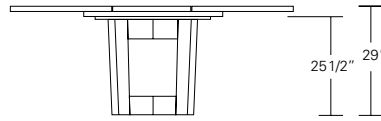

DUETTE ROUND & SQUARE TABLES

48", 54", 60", 66" or 72"

48", 54", 60",
66" or 72"

Duette Round Table

48"W x 48"D x 29"H
54"W x 54"D x 29"H
60"W x 60"D x 29"H
66"W x 66"D x 29"H
72"W x 72"D x 29"H

68", 74", 84", 90" or 96"

25 1/2" 29"

48", 54", 60",
66" or 72"

Duette Round Extension Table (with one leaf)

48"W (68" w/one 20" leaf) x 48"D x 29"H
54"W (74" w/one 20" leaf) x 54"D x 29"H
60"W (84" w/one 24" leaf) x 60"D x 29"H
66"W (90" w/one 24" leaf) x 66"D x 29"H
72"W (96" w/one 24" leaf) x 72"D x 29"H

96", 102", 108", 114" or 120"

48", 54", 60",
66" or 72"

Duette Round Extension Table (split base with two leaves)

48"W (96" w/two 24" leaves) x 48"D x 29"H
54"W (102" w/two 24" leaves) x 54"D x 29"H
60"W (108" w/two 24" leaves) x 60"D x 29"H
66"W (114" w/two 24" leaves) x 66"D x 29"H
72"W (120" w/two 24" leaves) x 72"D x 29"H