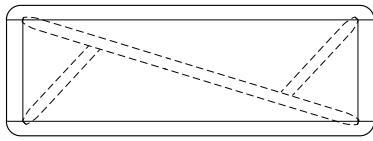

KEMIZO CONSOLE WITH DRAWER

60 W x 18 D x 32 H

Shown in Fumed Oak with optional Satin Brass inlay and drawer.

The Kemizo Console features a diagonal base stretcher with intersecting legs, rounded corners, and soft profiles. This tour-de-force version includes a metal inlay option outlining the entire table in addition to a recessed drawer and apron detail.