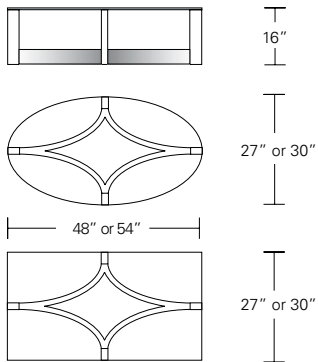

Base Only for Oval or Rectangular Top

48"W x 27"D x 16"H
54"W x 30"D x 16"H