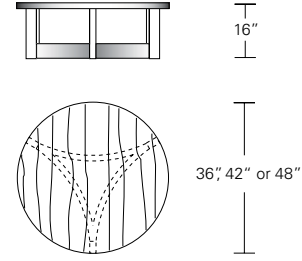

Base Only for Round Top

36"W x 36"D x 16"H
42"W x 42"D x 16"H
48"W x 48"D x 16"H

Round Inset Glass Top

Round Wood Top

Base Only for Square Top

36"W x 36"D x 16"H
42"W x 42"D x 16"H
48"W x 48"D x 16"H

Square Inset Glass Top