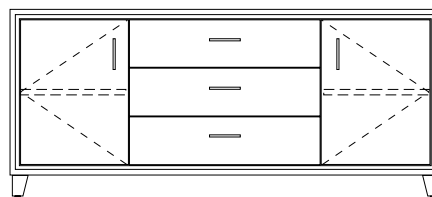

Arris Media Console