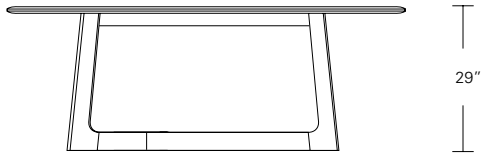

Kemizo Square Table

42"W x 42"D x 29"H
 48"W x 48"D x 29"H
 54"W x 54"D x 29"H
 60"W x 60"D x 29"H
 66"W x 66"D x 29"H
 72"W x 72"D x 29"H

Square Extension Table (w/self-storing leaf)

48"W (68"w/one 20"leaf) x 48"D x 29"H
 54"W (74"w/one 20"leaf) x 54"D x 29"H
 60"W (84"w/one 24"leaf) x 60"D x 29"H
 66"W (90"w/one 24"leaf) x 66"D x 29"H
 72"W (96"w/one 24"leaf) x 72"D x 29"H

Split Base Square Extension Table

48"W (96"w/two 24"leaves) x 48"D x 29"H
 54"W (102"w/two 24"leaves) x 54"D x 29"H
 60"W (108"w/two 24"leaves) x 60"D x 29"H
 66"W (114"w/two 24"leaves) x 66"D x 29"H
 72"W (120"w/two 24"leaves) x 72"D x 29"H

KEMIZO EXTENSION TABLE

84 W x 42 D x 29 1/4 H
(102W w/1 LEAF, 120W w/2 LEAVES)

Extension version shown with self-storing pivoting leaves in Terra Walnut and optional Medium Bronze inlay.

The Kemizo Table features a diagonal linear gesture with rounded corners, softened profiles and an optional metal inlay. The Kemizo Extension Table includes two standard leaves or as shown with self-storing pivoting leaves that fold neatly in the base of the table.

Kemizo Table

- 72" W x 42" D x 29" H
- 84" W x 42" D x 29" H
- 96" W x 42" D x 29" H
- 108" W x 42" D x 29" H
- 120" W x 48" D x 29" H

Kemizo Extension Table

- 72" W (104" w/two 16" leaves) x 42" D x 29 1/4" H
- 84" W (120" w/two 18" leaves) x 42" D x 29 1/4" H
- 96" W (132" w/two 18" leaves) x 42" D x 29 1/4" H
- 108" W (144" w/two 18" leaves) x 42" D x 29 1/4" H
- 120" W (156" w/two 18" leaves) x 48" D x 29 1/4" H