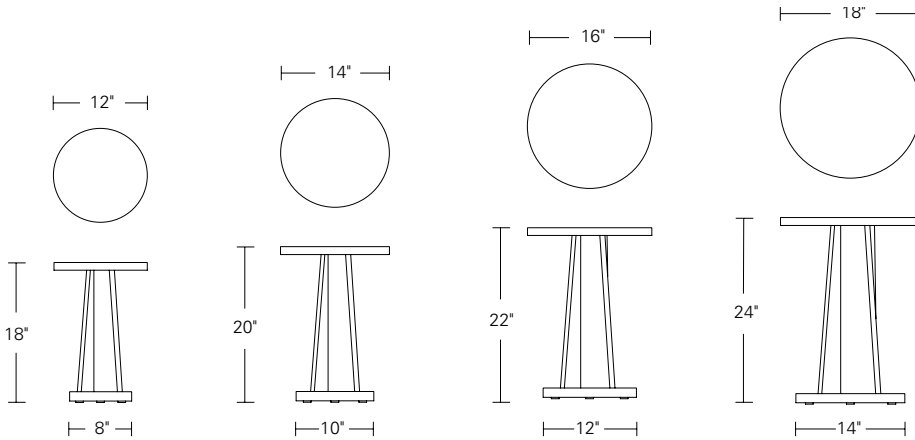

Gem Drink Tables:

- 18"W x 18"D x 24"H
- 16"W x 16"D x 22"H
- 14"W x 14"D x 20"H
- 12"W x 12"D x 18"H