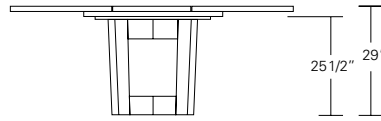

DUETTE ROUND & SQUARE TABLES

48", 54", 60", 66" or 72"

48", 54", 60",
66" or 72"

Duette Round Table

48"W x 48"D x 29"H
54"W x 54"D x 29"H
60"W x 60"D x 29"H
66"W x 66"D x 29"H
72"W x 72"D x 29"H

68", 74", 84", 90" or 96"

25 1/2" 29"

48", 54", 60",
66" or 72"

Duette Round Extension Table (with one leaf)

48"W (68" w/one 20" leaf) x 48"D x 29"H
54"W (74" w/one 20" leaf) x 54"D x 29"H
60"W (84" w/one 24" leaf) x 60"D x 29"H
66"W (90" w/one 24" leaf) x 66"D x 29"H
72"W (96" w/one 24" leaf) x 72"D x 29"H