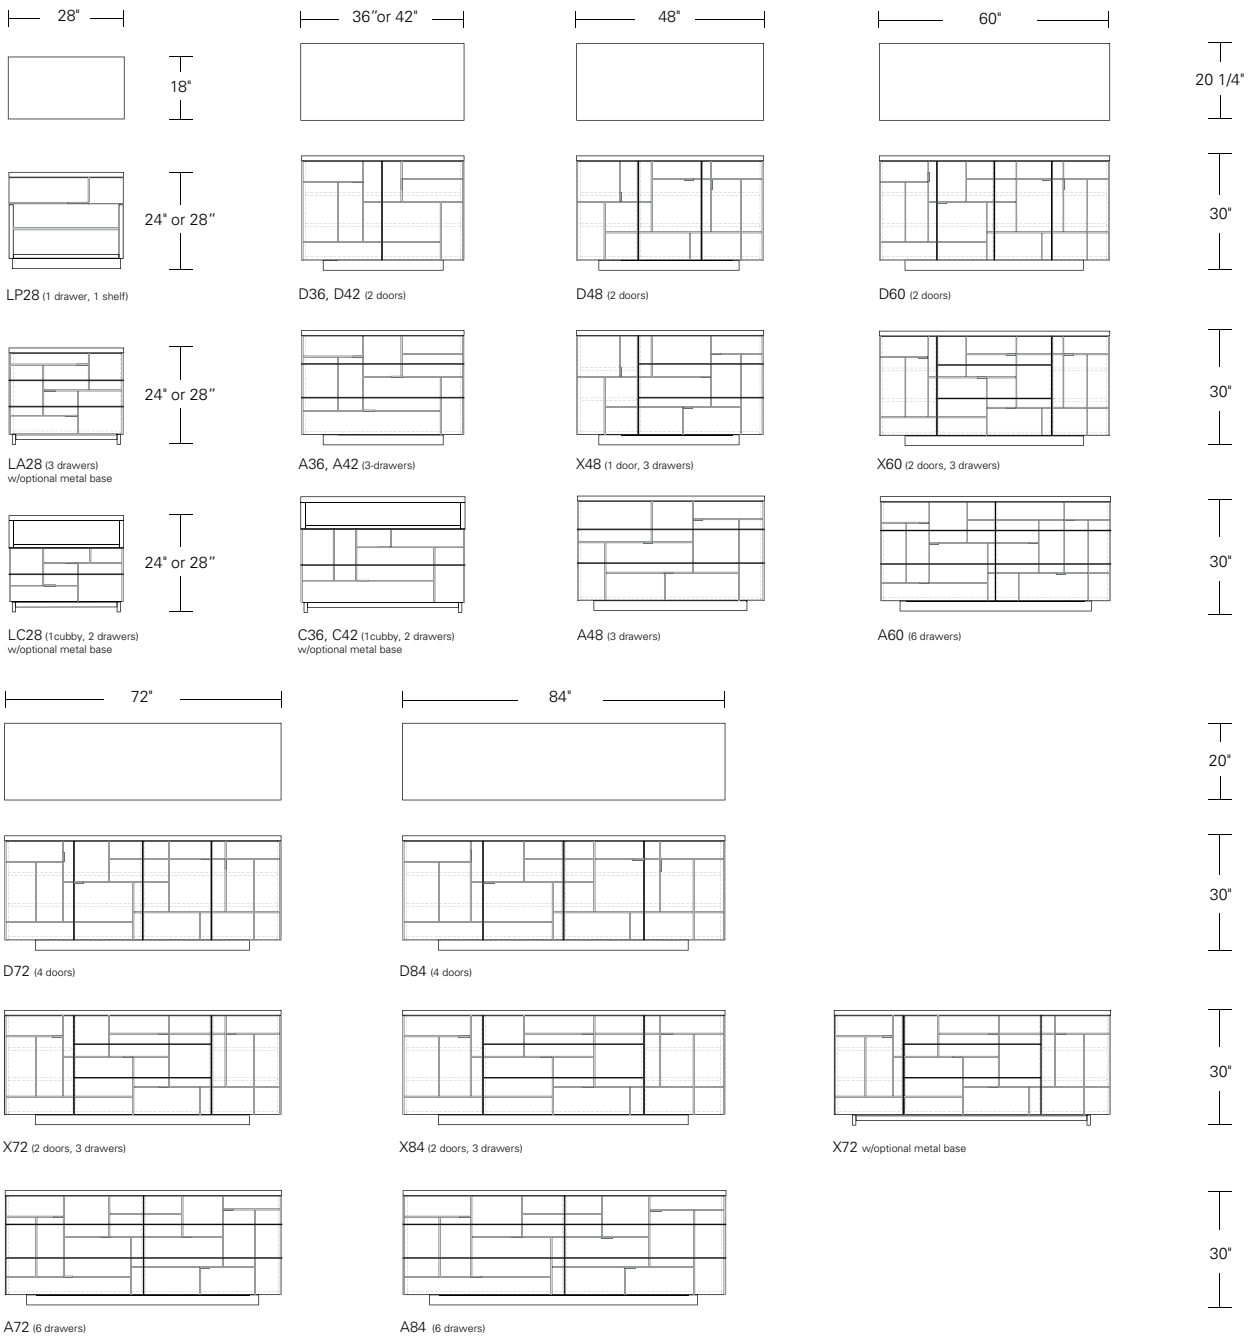

FRETWORK CASEGOODS

DESCRIPTION	FINISH OPTIONS	
Fretwork Casegoods: Veneer cabinet with veneered fronts and raised metal inlay. Integrated pulls. Adjustable shelves behind doors. Soft-close doors and drawers. Solid wood base with levelers. Inlay / Pull Options: Dark bronze, medium bronze, satin brass or satin stainless steel. Standard Options: File drawers, drawer inserts, removable back with wire management. Contrasting wood base or optional metal base in four finishes. Custom Orders: Custom sizes, woods and finishes are available. Please request a price quotation.	Standard - Natural / Stained: Bronze Ash, Burnt Ash, Ebonized Ash, Grey Ash, Medium Mahogany, Oak, Bluff Oak, Grey Oak, Fumed Oak, Ebonized Oak, Walnut, Medium Walnut, Dark Walnut, Ebonized Walnut, Grey Walnut, Silver Walnut, Terra Walnut, Bronze Walnut, Claro Toned Walnut.	Premium - Cerused / Bleached: Bleached Ash, Cerused Grey Ash, Cerused Bronze Ash, Cerused Burnt Ash, Cerused Mahogany, Cerused Dark Mahogany, Bleached Walnut, Cerused Walnut, Cerused Grey Walnut, Cerused Silver Walnut, Cerused Bronze Walnut, Cerused Oak, Bleached Oak.
	Metal Base Optional Metal Base in Satin Brass, Satin Stainless Steel or Dark Bronze- at additional cost