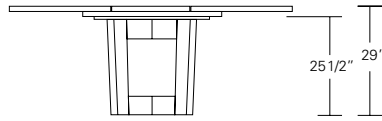

DUETTE ROUND EXTENSION TABLE - SPLIT BASE

**48W x 48D x 29H
(72W-1 LEAF, 96W-2 LEAVES)**

Shown in Walnut.

This Duette Table features a solid wood table top and base which divide in two as leaves are added to expand the top. Hand selected boards are color and grain matched to create visual unity. Duette rounds are available in a variety of sizes, numerous finishes, with a fixed top or extension versions.

DUETTE ROUND & SQUARE TABLES

29"

48", 54", 60", 66" or 72"

48", 54", 60",
66" or 72"

Duette Round Table

48"W x 48"D x 29"H
54"W x 54"D x 29"H
60"W x 60"D x 29"H
66"W x 66"D x 29"H
72"W x 72"D x 29"H

25 1/2" 29"

68", 74", 84", 90" or 96"

48", 54", 60",
66" or 72"

Duette Round Extension Table (with one leaf)

48"W (68" w/one 20" leaf) x 48"D x 29"H
54"W (74" w/one 20" leaf) x 54"D x 29"H
60"W (84" w/one 24" leaf) x 60"D x 29"H
66"W (90" w/one 24" leaf) x 66"D x 29"H
72"W (96" w/one 24" leaf) x 72"D x 29"H