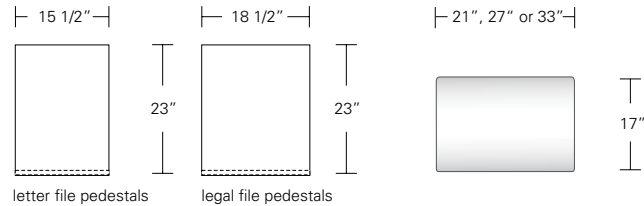

**Optional Pedestal
Optional Modesty Panel**