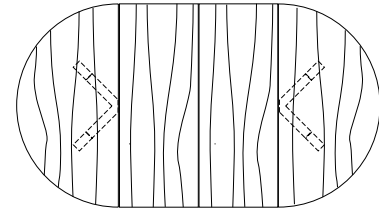

25 1/2" 29"

48", 54", 60",
66" or 72"

Duette Round Extension Table (with one leaf)

48"W (68" w/one 20" leaf) x 48"D x 29"H
54"W (74" w/one 20" leaf) x 54"D x 29"H
60"W (84" w/one 24" leaf) x 60"D x 29"H
66"W (90" w/one 24" leaf) x 66"D x 29"H
72"W (96" w/one 24" leaf) x 72"D x 29"H

96", 102", 108", 114" or 120"

25 1/2" 29"

48", 54", 60",
66" or 72"

Duette Round Extension Table (split base with two leaves)

48"W (96" w/two 24" leaves) x 48"D x 29"H
54"W (102" w/two 24" leaves) x 54"D x 29"H
60"W (108" w/two 24" leaves) x 60"D x 29"H
66"W (114" w/two 24" leaves) x 66"D x 29"H
72"W (120" w/two 24" leaves) x 72"D x 29"H