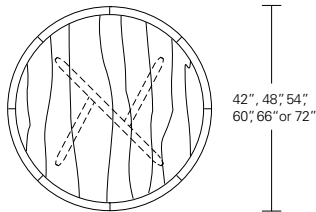

Kemizo Round Table

42"W x 42"D x 29"H
48"W x 48"D x 29"H
54"W x 54"D x 29"H
60"W x 60"D x 29"H
66"W x 66"D x 29"H
72"W x 72"D x 29"H