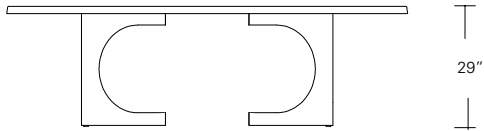

CAMEO TABLE/DESK OPTIONS

96W x 42D x 29H

Shown in Ebonized Ash with Satin Aluminum inlay and optional wood grommets with wire management.

The Cameo Table with its graphic base design functions well as a modern table-desk with the addition of wood grommets and wire management through the base. Cameos are available in several shapes, sizes, and in fixed or extension versions. A wide range of wood stains and metal inlay options offer endless combinations of finishes and detailing.