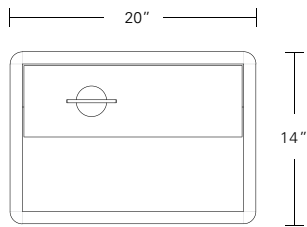

Napa Bed Ensemble 1 - Square Corners on Headboard, Night Cabinet 1

Napa Bed Ensemble 2 - Rounded Corners on Headboard, Night Cabinet 2

Napa Bed Night Cabinet 1 - Linear Tab Pull on top of drawer
* 25" table height can be adjusted to mattress height