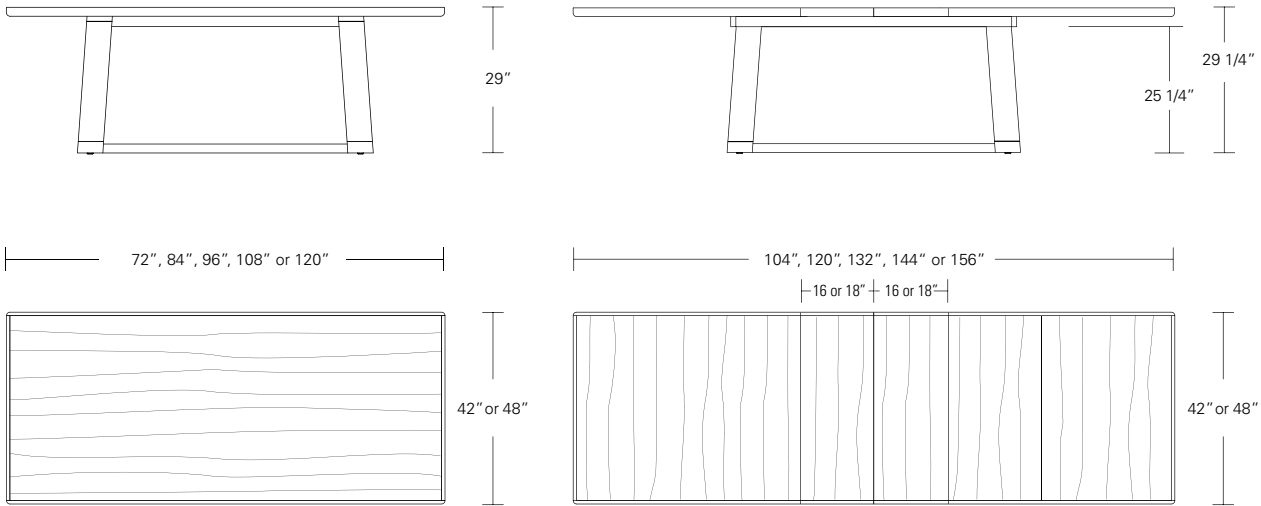

With its bridge-like structure, the Puente Table combines strength and resilience in a functional design. Angled frame legs and a connecting stretcher with radius details add refinement, while an optional stone inset allows safe placement of hot kitchenware.

Puente Table

- 72"W x 42"D x 29"H
- 84"W x 42"D x 29"H
- 96"W x 42"D x 29"H
- 108"W x 42"D x 29"H
- 120"W x 48"D x 29"H

Puente Extension Table

- 72"W (104"w/two 16"leaves) x 42"D x 29 1/4"H
- 84"W (120"w/two 18"leaves) x 42"D x 29 1/4"H
- 96"W (132"w/two 18"leaves) x 42"D x 29 1/4"H
- 108"W (144"w/two 18"leaves) x 42"D x 29 1/4"H
- 120"W (156"w/two 18"leaves) x 48"D x 29 1/4"H

Square Extension Table (split base with two leaves)

48"W (96" w/two 24" leaves) x 48"D x 29 1/4"H
54"W (102" w/two 24" leaves) x 54"D x 29 1/4"H
60"W (108" w/two 24" leaves) x 60"D x 29 1/4"H
66"W (114" w/two 24" leaves) x 66"D x 29 1/4"H
72"W (120" w/two 24" leaves) x 72"D x 29 1/4"H