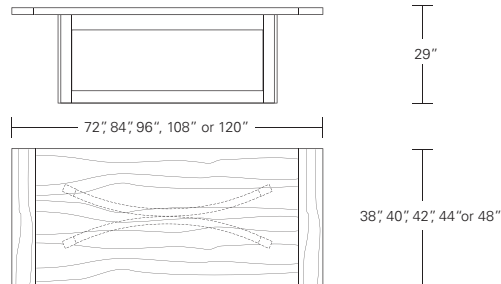

Metal Inlay Option:

Optional metal inlay on bottom edge of table top.

Nexus Table

- 60"W x 32"D x 29"H 96"W x 42"D x 29"H
- 72"W x 38"D x 29"H 108"W x 44"D x 29"H
- 84"W x 40"D x 29"H 120"W x 48"D x 29"H

Nexus Extension Table E (with end caps)

- 72"W (104" w/two 16" leaves) x 38"D x 29 1/4"H
- 84"W (120" w/two 18" leaves) x 40"D x 29 1/4"H
- 96"W (132" w/two 18" leaves) x 42"D x 29 1/4"H
- 108"W (120" w/two 18" leaves) x 44"D x 29 1/4"H
- 120"W (132" w/two 18" leaves) x 48"D x 29 1/4"H