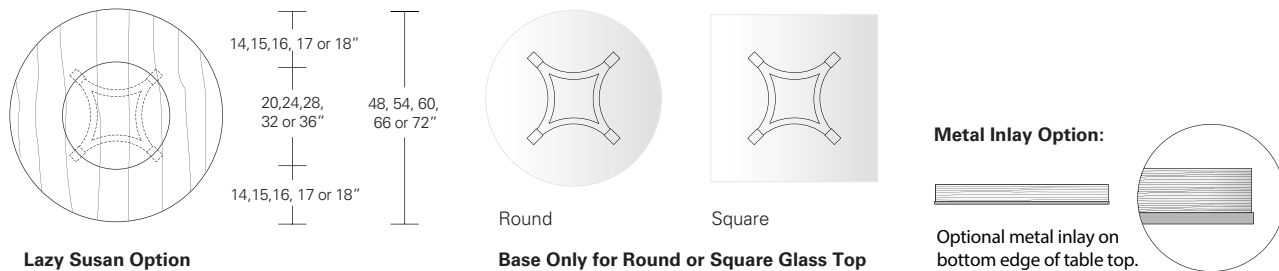

Lazy Susan Option

Round

Square

Base Only for Round or Square Glass Top

Metal Inlay Option:

Optional metal inlay on bottom edge of table top.

DESCRIPTION	FINISH OPTIONS	
Nexus Table: Veneer top with solid wood or thick veneer edging. Curved base with solid wood vertical frame members and levelers. Standard Options: Lazy susan or inset lazy susan. Sunburst veneer pattern. Metal inlay edge detail. Metal Inlay Options: Dark bronze, medium bronze, satin brass or satin aluminum Custom Orders: Custom sizes, woods and finishes are available. Please request a price quotation.	Standard - Natural / Stained: Bronze Ash, Burnt Ash, Ebonized Ash, Grey Ash, Medium Mahogany, Oak, Bluff Oak, Grey Oak, Fumed Oak, Ebonized Oak, Walnut, Medium Walnut, Dark Walnut, Ebonized Walnut, Grey Walnut, Silver Walnut, Terra Walnut, Bronze Walnut, Claro Toned Walnut.	Premium - Cerused / Bleached: Bleached Ash, Cerused Grey Ash, Cerused Bronze Ash, Cerused Burnt Ash, Cerused Mahogany, Cerused Dark Mahogany, Bleached Walnut, Cerused Walnut, Cerused Grey Walnut, Cerused Silver Walnut, Cerused Bronze Walnut, Cerused Oak, Bleached Oak.