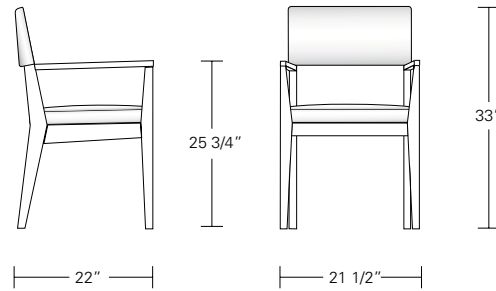

Cadet Arm Chair

21 1/2"W x 22"D x 33"H