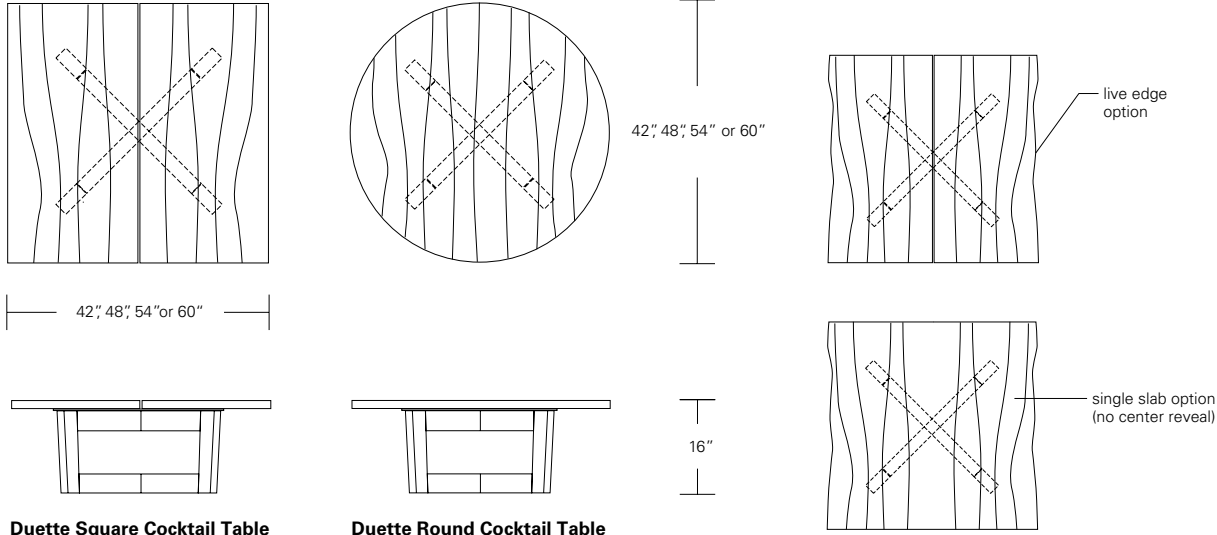

DUETTE COCKTAIL TABLE

54W x 32D x 16H

Shown with optional Claro Walnut top with live edge and Claro Toned walnut base.

Duette Cocktail Tables are designed to show the unique grain character found in their solid wood tops. These tables can be specified with standard plank-style tops or book matched slabs of Claro Walnut with live or square edges. The base is available in two styles, the standard trestle version (as shown) or the X base.