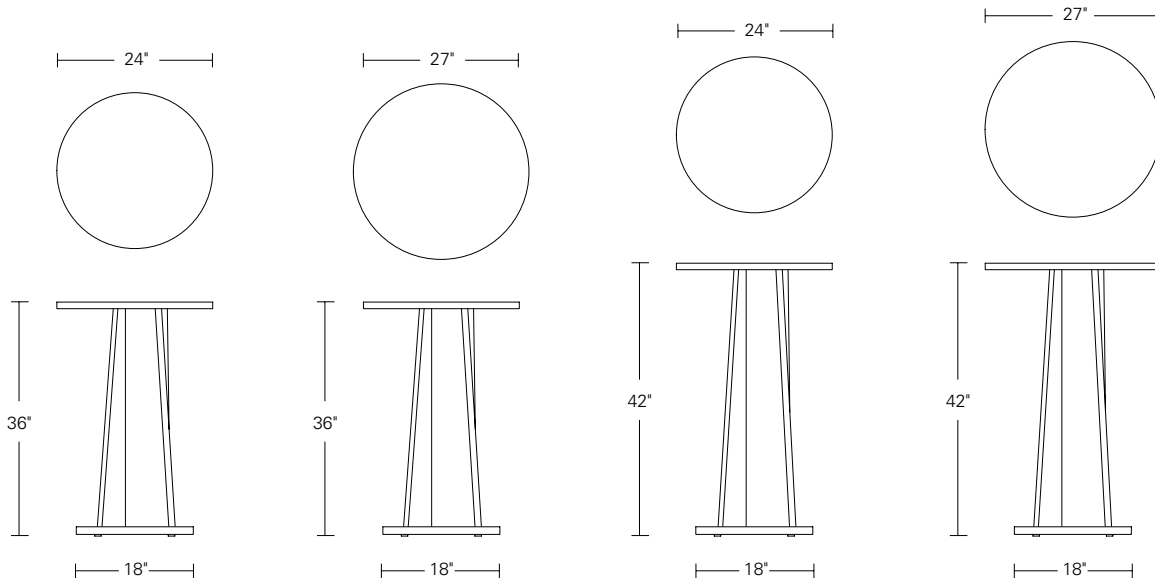

Gem Bar Tables:

- 18"W x 18"D x 24"H
- 16"W x 16"D x 22"H
- 14"W x 14"D x 20"H
- 12"W x 12"D x 18"H

DESCRIPTION	FINISH OPTIONS	
Gem Drink and Bar Tables: Solid wood top and column. Quartz base with felt glides. Custom Orders: Custom sizes, woods and finishes are available. Please request a price quotation.	Standard - Natural / Stained:	Premium - Cerused / Bleached:
	Bronze Ash, Burnt Ash, Ebonized Ash, Grey Ash, Medium Mahogany, Oak, Bluff Oak, Grey Oak, Fumed Oak, Ebonized Oak, Walnut, Medium Walnut, Dark Walnut, Ebonized Walnut, Grey Walnut, Silver Walnut, Terra Walnut, Bronze Walnut, Claro Toned Walnut.	Bleached Ash, Cerused Grey Ash, Cerused Bronze Ash, Cerused Burnt Ash, Cerused Mahogany, Cerused Dark Mahogany, Bleached Walnut, Cerused Walnut, Cerused Grey Walnut, Cerused Silver Walnut, Cerused Bronze Walnut, Cerused Oak, Bleached Oak.