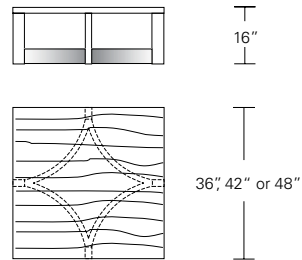

Base Only for Round Top

36"W x 36"D x 16"H
42"W x 42"D x 16"H
48"W x 48"D x 16"H

Round Inset Glass Top

Round Wood Top

Base Only for Square Top

36"W x 36"D x 16"H
42"W x 42"D x 16"H
48"W x 48"D x 16"H

Square Inset Glass Top