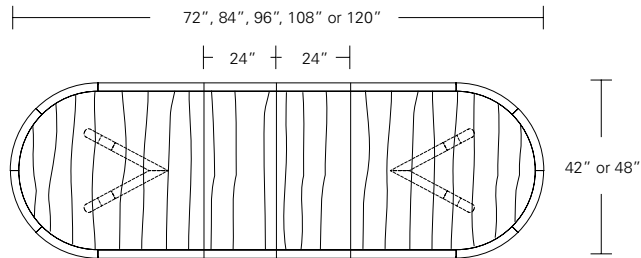

BRUNEAU TABLE

Bruneau Table

72"W x 38"D x 29"H 108"W x 44"D x 29"H
 84"W x 40"D x 29"H 120"W x 48"D x 29"H
 96"W x 42"D x 29"H

Bruneau Extension Table E (w/ end caps)

72"W (104"w/two 16"leaves) x 38"D x 29"H
 84"W (120"w/two 18"leaves) x 40"D x 29"H
 96"W (132"w/two 18"leaves) x 42"D x 29"H
 108"W (144"w/two 18"leaves) x 44"D x 29"H
 120"W (156"w/two 18"leaves) x 48"D x 29"H

Square Extension Table (split base with two leaves)

48"W (96" w/two 24" leaves) x 48"D x 29 1/4"H
54"W (102" w/two 24" leaves) x 54"D x 29 1/4"H
60"W (108" w/two 24" leaves) x 60"D x 29 1/4"H
66"W (114" w/two 24" leaves) x 66"D x 29 1/4"H
72"W (120" w/two 24" leaves) x 72"D x 29 1/4"H

CAMEO RACETRACK TABLE

96W x 42D x 29H

Shown in Walnut with
Dark Bronze inlay.

The Cameo Table features sweeping circular cut-outs in its solid wood table base. The negative space created forms a compelling visual design matrix. The Cameo is available in several sizes, shapes and in fixed or extension versions. An optional metal inlay outlines the table top and the edges of the table base.

Rectangular Table

Extension Table

Racetrack Table

Racetrack Extension Table

- 72"W x 42"D x 29"H
- 84"W x 42"D x 29"H
- 96"W x 42"D x 29"H
- 108"W x 42"D x 29"H
- 120"W x 48"D x 29"H

- 72"W (96" w/one leaf, 120" w/two 24" leaves) x 42"D x 29 1/4"H
- 84"W (108" w/one leaf, 132" w/two 24" leaves) x 42"D x 29 1/4"H
- 96"W (120" w/one leaf, 144" w/two 24" leaves) x 42"D x 29 1/4"H
- 108"W (132" w/one leaf, 156" w/two 24" leaves) x 42"D x 29 1/4"H
- 120"W (144" w/one leaf, 168" w/two 24" leaves) x 48"D x 29 1/4"H