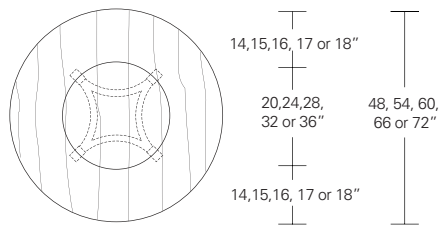

Lazy Susan Option