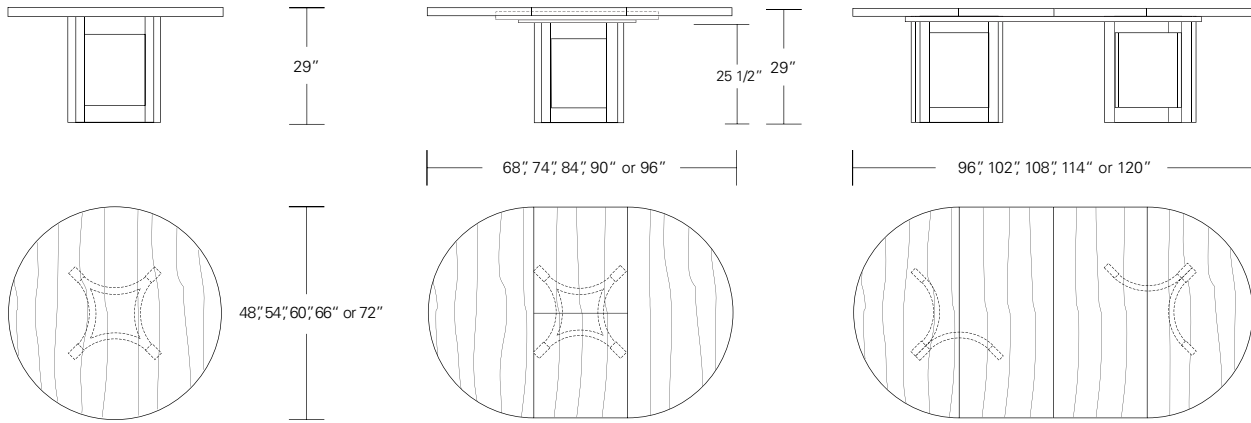

Nested position

Extended with one leaf

Extended with two leaves

NEXUS SQUARE EXTENSION TABLE - SPLIT BASE

**54W x 54D x 29H
(78W-1 LEAF, 102W-2 LEAVES)**

Shown in Dark Walnut.

This table's precise yet simple base form begins with curved wood stretchers that are masterfully bisected then joined to the table's legs. As leaves are added, the pedestal base divides on a diagonal axis. The flexibility of the design is a perfect match for a multiplicity of dining needs.

Nexus Round Table

48"W x 48"D x 29"H
 54"W x 54"D x 29"H
 60"W x 60"D x 29"H
 66"W x 66"D x 29"H
 72"W x 72"D x 29"H

Round Extension Table (with self storing leaf)

48"W (68" w/one 20"leaf) x 48"D x 29"H
 54"W (74" w/one 20"leaf) x 54"D x 29"H
 60"W (84" w/one 24"leaf) x 60"D x 29"H
 66"W (90" w/one 24"leaf) x 66"D x 29"H
 72"W (96" w/one 24"leaf) x 72"D x 29"H