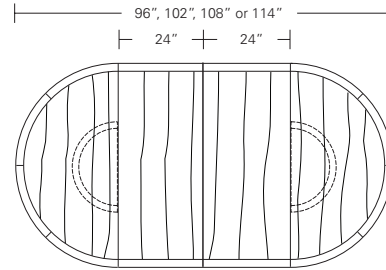

**Solstice Round Table**

42"W x 42"D x 29"H  
 48"W x 48"D x 29"H  
 54"W x 54"D x 29"H  
 60"W x 60"D x 29"H  
 66"W x 66"D x 29"H  
 72"W x 72"D x 29"H

**Round Extension Table (w/self-storing leaf)**

48"W (68"w/one 20"leaf) x 48"D x 29"H  
 54"W (74"w/one 20"leaf) x 54"D x 29"H  
 60"W (84"w/one 24"leaf) x 60"D x 29"H  
 66"W (90"w/one 24"leaf) x 66"D x 29"H  
 72"W (96"w/one 24"leaf) x 72"D x 29"H

**Split Base Round Extension Table**

48"W (96"w/two 24"leaves) x 48"D x 29"H  
 54"W (102"w/two 24"leaves) x 54"D x 29"H  
 60"W (108"w/two 24"leaves) x 60"D x 29"H  
 66"W (114"w/two 24"leaves) x 66"D x 29"H  
 72"W (120"w/two 24"leaves) x 72"D x 29"H

48"W (68"w/one 20"leaf) x 48"D x 29"H  
 54"W (74"w/one 20"leaf) x 54"D x 29"H  
 60"W (84"w/one 24"leaf) x 60"D x 29"H  
 66"W (90"w/one 24"leaf) x 66"D x 29"H  
 72"W (96"w/one 24"leaf) x 72"D x 29"H

**Round Extension Table (with self-storing leaf)**

48"W (68" w/one 20"leaf) x 48"D x 29 1/4"H  
54"W (74" w/one 20"leaf) x 54"D x 29 1/4"H  
60"W (84" w/one 24"leaf) x 60"D x 29 1/4"H  
66"W (90" w/one 24"leaf) x 66"D x 29 1/4"H  
72"W (96" w/one 24"leaf) x 72"D x 29 1/4"H