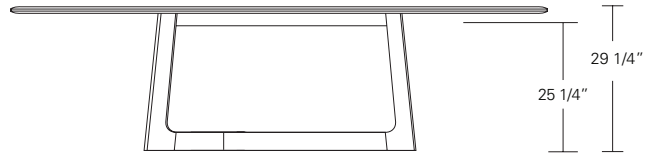

Matching wood or metal grommets and wire management.

DESCRIPTION	FINISH OPTIONS	
<p><b>Cameo Table:</b> Veneer top with solid wood edge. Solid wood base with levelers.</p> <p><b>Options:</b> Desk with 2 grommets &amp; wire management. Extension table with one or two leaves. Solid wood top, two tone finish..</p> <p><b>Inlay Options:</b> Top &amp; base, top only, base only in dark bronze, medium bronze, satin brass, satin aluminum.</p> <p><b>Custom Orders:</b> Custom sizes, woods and finishes are available. Please request a price quotation.</p>	<p><b>Standard - Natural / Stained:</b></p> <p>Bronze Ash, Burnt Ash, Ebonized Ash, Grey Ash, Medium Mahogany, Oak, Bluff Oak, Desert Oak, Moka Oak, Grey Oak, Fumed Oak, Walnut, Medium Walnut, Dark Walnut, Ebonized Walnut, Grey Walnut, Silver Walnut, Terra Walnut, Bronze Walnut, Claro Toned Walnut.</p>	<p><b>Premium - Cerused / Bleached:</b></p> <p>Bleached Ash, Cerused Bronze Ash, Cerused Burnt Ash, Cerused Grey Ash, Cerused Dark Mahogany, Bleached Oak, Cerused Oak, Bleached Walnut, Cerused Walnut, Cerused Grey Walnut, Cerused Silver Walnut, Cerused Bronze Walnut.</p>

**KEMIZO TABLE**

**96W x 42D x 29H**

Shown in Terra Walnut.

The Kemizo Table base features a main diagonal stretcher with angled offset legs. The profiled edges and radii soften the angular form of the table base. This streamlined all wood version has a compelling double profiled table top edge. Available with an optional metal inlay and in fixed or extension versions.

**Kemizo Table**

- 72" W x 42" D x 29" H
- 84" W x 42" D x 29" H
- 96" W x 42" D x 29" H
- 108" W x 42" D x 29" H
- 120" W x 48" D x 29" H

**Kemizo Extension Table**

- 72" W (104" w/two 16" leaves) x 42" D x 29 1/4" H
- 84" W (120" w/two 18" leaves) x 42" D x 29 1/4" H
- 96" W (132" w/two 18" leaves) x 42" D x 29 1/4" H
- 108" W (144" w/two 18" leaves) x 42" D x 29 1/4" H
- 120" W (156" w/two 18" leaves) x 48" D x 29 1/4" H