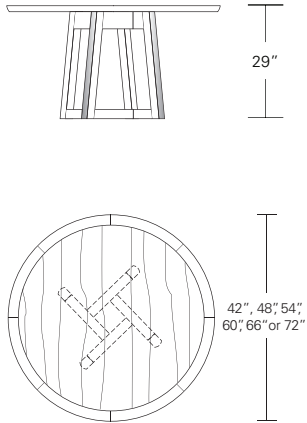

ROULETTE ROUND & SQUARE TABLES

Roulette Round Table

42" W x 42" D x 29" H
48" W x 48" D x 29" H
54" W x 54" D x 29" H
60" W x 60" D x 29" H
66" W x 66" D x 29" H
72" W x 72" D x 29" H