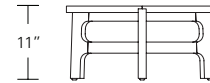

TRILLIUM COCKTAIL TABLE

Trillium 24
24" Diam Top x 11"H
Overall Diam w/ legs 26"

DESCRIPTION	FINISH OPTIONS	
Trillium Table: Veneer top with thick veneer edging. Solid wood base with levelers. Inlay Options: Dark bronze, medium bronze, satin brass or satin aluminum. Custom Orders: Custom sizes, woods and finishes are available. Please request a price quotation.	Standard - Natural / Stained: Bronze Ash, Burnt Ash, Ebonized Ash, Grey Ash, Medium Mahogany, Oak, Bluff Oak, Desert Oak, Moka Oak, Grey Oak, Fumed Oak, Walnut, Medium Walnut, Dark Walnut, Ebonized Walnut, Grey Walnut, Silver Walnut, Terra Walnut, Bronze Walnut, Claro Toned Walnut.	Premium - Cerused / Bleached: Bleached Ash, Cerused Bronze Ash, Cerused Burnt Ash, Cerused Grey Ash, Cerused Dark Mahogany, Bleached Oak, Cerused Oak, Bleached Walnut, Cerused Walnut, Cerused Grey Walnut, Cerused Silver Walnut, Cerused Bronze Walnut.