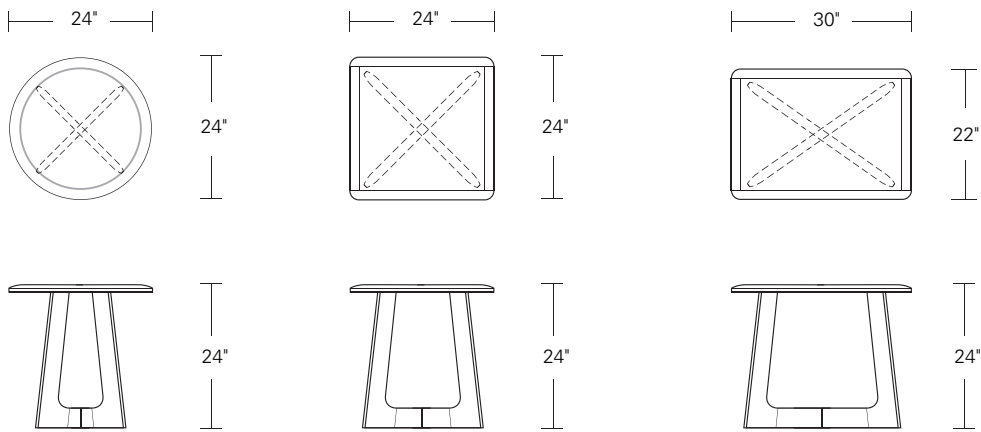

Round
24" W x 24" D x 24" H

Square
24" W x 24" D x 24" H

Rectangular
30" W x 22" D x 24" H