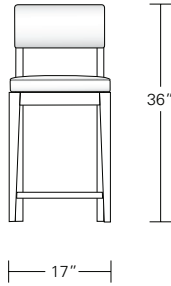

CADET, CAVALIER & CHEVRON STOOL

Cadet Counter Stool
17"W x 20"D x 36"H

Cadet Bar Stool
17"W x 20"D x 41"H