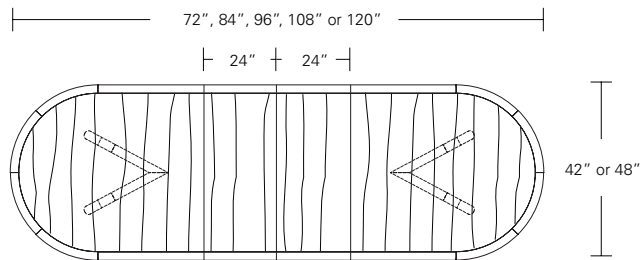

### Bruneau Extension Table E (w/ end caps)

72"W (104"w/two 16"leaves) x 38"D x 29"H  
 84"W (120"w/two 18"leaves) x 40"D x 29"H  
 96"W (132"w/two 18"leaves) x 42"D x 29"H  
 108"W (144"w/two 18"leaves) x 44"D x 29"H  
 120"W (156"w/two 18"leaves) x 48"D x 29"H

## Square Extension Table (split base with two leaves)

48"W (96" w/two 24" leaves) x 48"D x 29 1/4"H  
54"W (102" w/two 24" leaves) x 54"D x 29 1/4"H  
60"W (108" w/two 24" leaves) x 60"D x 29 1/4"H  
66"W (114" w/two 24" leaves) x 66"D x 29 1/4"H  
72"W (120" w/two 24" leaves) x 72"D x 29 1/4"H

**CAMEO RACETRACK TABLE**

96W x 42D x 29H

Shown in Walnut with  
Dark Bronze inlay.

The Cameo Table features sweeping circular cut-outs in its solid wood table base. The negative space created forms a compelling visual design matrix. The Cameo is available in several sizes, shapes and in fixed or extension versions. An optional metal inlay outlines the table top and the edges of the table base.

**Rectangular Table**

**Extension Table**

**Racetrack Table**

**Racetrack Extension Table**

72"W x 42"D x 29"H  
 84"W x 42"D x 29"H  
 96"W x 42"D x 29"H  
 108"W x 42"D x 29"H  
 120"W x 48"D x 29"H

72"W (96" w/one leaf, 120" w/two 24" leaves) x 42"D x 29 1/4"H  
 84"W (108" w/one leaf, 132" w/two 24" leaves) x 42"D x 29 1/4"H  
 96"W (120" w/one leaf, 144" w/two 24" leaves) x 42"D x 29 1/4"H  
 108"W (132" w/one leaf, 156" w/two 24" leaves) x 42"D x 29 1/4"H  
 120"W (144" w/one leaf, 168" w/two 24" leaves) x 48"D x 29 1/4"H