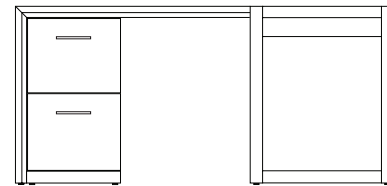

Pedestal Return

DESCRIPTION	FINISH OPTIONS	
Arris Desk & Console: Profiled and mitered solid wood frame with veneer top. Levelers. Options: Drawers, drawer dividers, shelves, Leather top, modesty panel, leg wire-chase, wood or metal grommets to match hardware. Satin brass, medium bronze, dark bronze, and satin or polished stainless steel pulls. Custom Orders: Custom sizes, woods and finishes are available. Please request a price quotation.	Standard - Natural / Stained: Bronze Ash, Burnt Ash, Ebonized Ash, Grey Ash, Medium Mahogany, Oak, Bluff Oak, Desert Oak, Moka Oak, Grey Oak, Fumed Oak, Walnut, Medium Walnut, Dark Walnut, Ebonized Walnut, Grey Walnut, Silver Walnut, Terra Walnut, Bronze Walnut, Claro Toned Walnut.	Premium - Cerused / Bleached: Bleached Ash, Cerused Bronze Ash, Cerused Burnt Ash, Cerused Grey Ash, Cerused Dark Mahogany, Bleached Oak, Cerused Oak, Bleached Walnut, Cerused Walnut, Cerused Grey Walnut, Cerused Silver Walnut, Cerused Bronze Walnut.