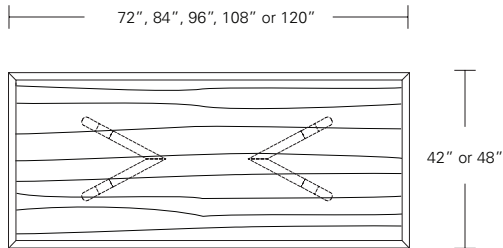

Rectangular Table