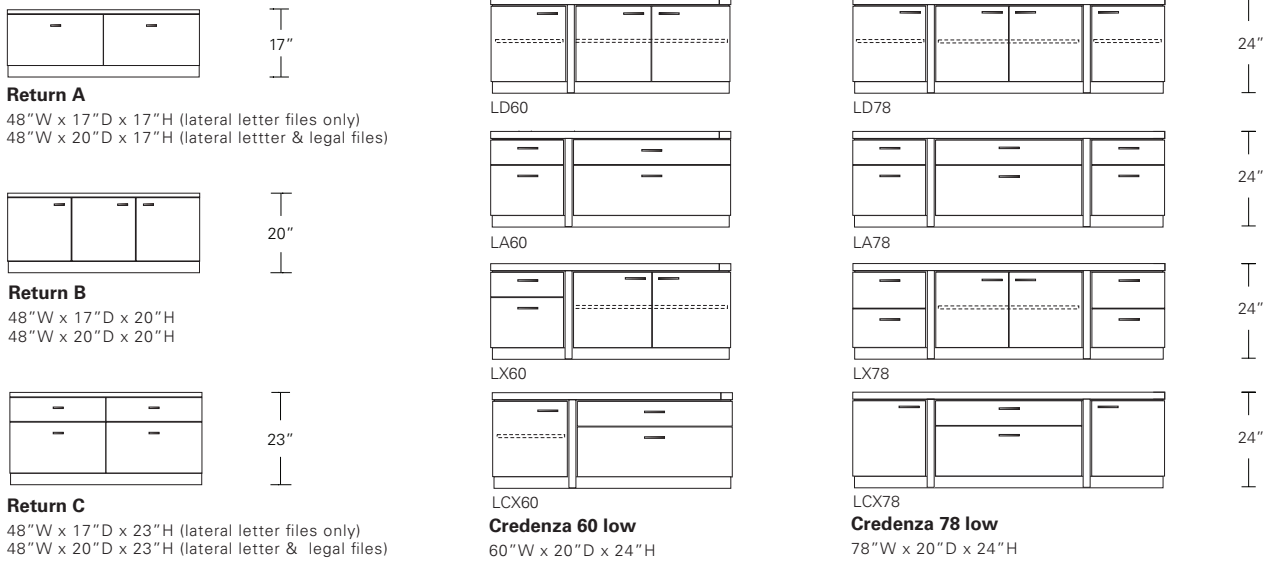

OFFSET DESK & CREDENZA

DESCRIPTION	FINISH OPTIONS	
Offset Desk: Veneer top with solid wood frame. Solid wood base with levels. Options: Bar pulls in satin brass, medium bronze, dark bronze, and satin or polished stainless steel. Wood or metal grommet same finish as hardware and modesty panel. Custom Orders: Custom sizes, woods and finishes are available. Please request a price quotation.	Standard - Natural / Stained: Bronze Ash, Burnt Ash, Ebonized Ash, Grey Ash, Medium Mahogany, Oak, Bluff Oak, Desert Oak, Moka Oak, Grey Oak, Fumed Oak, Walnut, Medium Walnut, Dark Walnut, Ebonized Walnut, Grey Walnut, Silver Walnut, Terra Walnut, Bronze Walnut, Claro Toned Walnut.	Premium - Cerused / Bleached: Bleached Ash, Cerused Bronze Ash, Cerused Burnt Ash, Cerused Grey Ash, Cerused Dark Mahogany, Bleached Oak, Cerused Oak, Bleached Walnut, Cerused Walnut, Cerused Grey Walnut, Cerused Silver Walnut, Cerused Bronze Walnut.