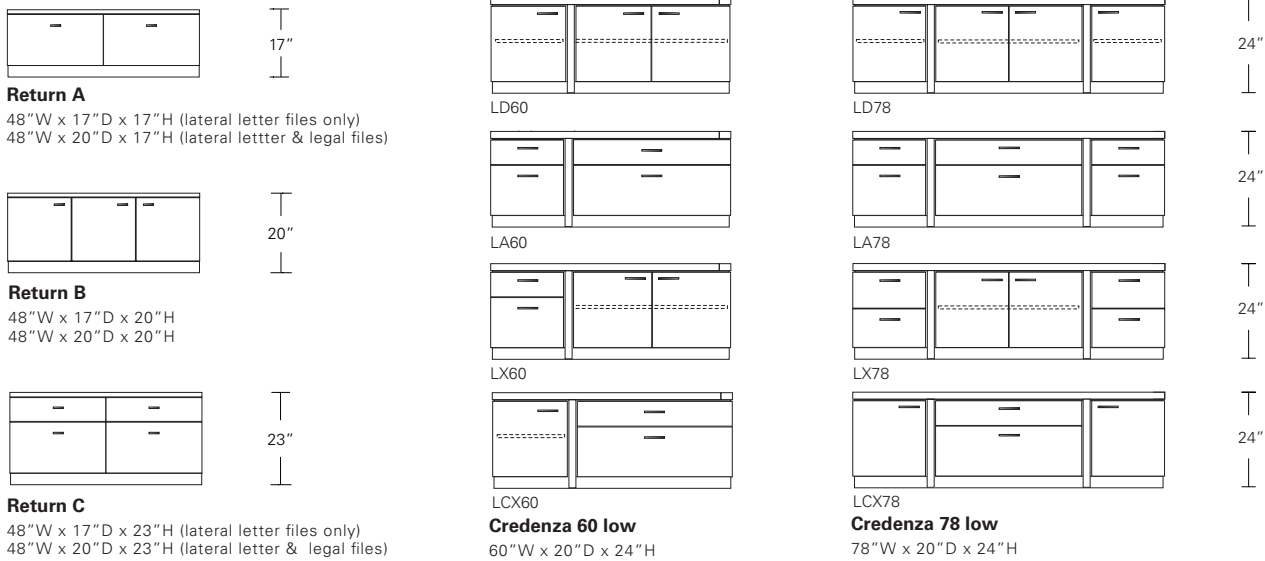

OFFSET DESK & CREDENZA

DESCRIPTION	FINISH OPTIONS	
Offset Desk: Veneer top with solid wood frame. Solid wood base with levelers. Options: Bar pulls in satin brass, medium bronze, dark bronze, and satin or polished stainless steel. Wood or metal grommet same finish as hardware and modesty panel. Custom Orders: Custom sizes, woods and finishes are available. Please request a price quotation.	Standard - Natural / Stained:	
	Bronze Ash, Burnt Ash, Ebonized Ash, Grey Ash, Medium Mahogany, Oak, Bluff Oak, Desert Oak, Moka Oak, Grey Oak, Fumed Oak, Walnut, Medium Walnut, Dark Walnut, Ebonized Walnut, Grey Walnut, Silver Walnut, Terra Walnut, Bronze Walnut, Claro Toned Walnut.	Premium - Cerused / Bleached: Bleached Ash, Cerused Bronze Ash, Cerused Burnt Ash, Cerused Grey Ash, Cerused Dark Mahogany, Bleached Oak, Cerused Oak, Bleached Walnut, Cerused Walnut, Cerused Grey Walnut, Cerused Silver Walnut, Cerused Bronze Walnut.