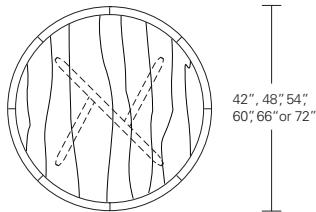

**Kemizo Table**

- 72" W x 42" D x 29" H
- 84" W x 42" D x 29" H
- 96" W x 42" D x 29" H
- 108" W x 42" D x 29" H
- 120" W x 48" D x 29" H

**Kemizo Extension Table**

- 72" W (104" w/two 16" leaves) x 42" D x 29 1/4" H
- 84" W (120" w/two 18" leaves) x 42" D x 29 1/4" H
- 96" W (132" w/two 18" leaves) x 42" D x 29 1/4" H
- 108" W (144" w/two 18" leaves) x 42" D x 29 1/4" H
- 120" W (156" w/two 18" leaves) x 48" D x 29 1/4" H

**Kemizo Round Table**

42"W x 42"D x 29"H  
 48"W x 48"D x 29"H  
 54"W x 54"D x 29"H  
 60"W x 60"D x 29"H  
 66"W x 66"D x 29"H  
 72"W x 72"D x 29"H

**Round Extension Table (w/self-storing leaf)**

48"W (68"w/one 20"leaf) x 48"D x 29"H  
 54"W (74"w/one 20"leaf) x 54"D x 29"H  
 60"W (84"w/one 24"leaf) x 60"D x 29"H  
 66"W (90"w/one 24"leaf) x 66"D x 29"H  
 72"W (96"w/one 24"leaf) x 72"D x 29"H