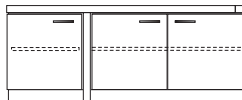

OFFSET DESK & CREDENZA

Desk

- 60" W x 30" D x 28" H
- 66" W x 32" D x 28" H
- 72" W x 36" D x 28" H
- 84" W x 36" D x 28" H

Return A

- 48" W x 17" D x 17" H (lateral letter files only)
- 48" W x 20" D x 17" H (lateral letter & legal files)

Return B

- 48" W x 17" D x 20" H
- 48" W x 20" D x 20" H

Return C

- 48" W x 17" D x 23" H (lateral letter files only)
- 48" W x 20" D x 23" H (lateral letter & legal files)

LD60

Credenza 60 low

- 60" W x 20" D x 24" H

Credenza 78 low

- 78" W x 20" D x 24" H

DESCRIPTION	FINISH OPTIONS	
Offset Desk: Veneer top with solid wood frame. Solid wood base with levelers. Options: Bar pulls in satin brass, medium bronze, dark bronze, and satin or polished stainless steel. Wood or metal grommet same finish as hardware and modesty panel. Custom Orders: Custom sizes, woods and finishes are available. Please request a price quotation.	Standard - Natural / Stained: Bronze Ash, Burnt Ash, Ebonized Ash, Grey Ash, Medium Mahogany, Oak, Bluff Oak, Desert Oak, Moka Oak, Grey Oak, Fumed Oak, Walnut, Medium Walnut, Dark Walnut, Ebonized Walnut, Grey Walnut, Silver Walnut, Terra Walnut, Bronze Walnut, Claro Toned Walnut.	Premium - Cerused / Bleached: Bleached Ash, Cerused Bronze Ash, Cerused Burnt Ash, Cerused Grey Ash, Cerused Dark Mahogany, Bleached Oak, Cerused Oak, Bleached Walnut, Cerused Walnut, Cerused Grey Walnut, Cerused Silver Walnut, Cerused Bronze Walnut.