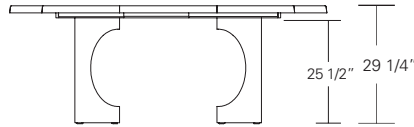

### Bruneau Extension Table C (w/ leaves in center)

72"W (104"w/two 16"leaves) x 38"D x 29 1/4"H  
 84"W (120"w/two 18"leaves) x 40"D x 29 1/4"H  
 96"W (132"w/two 18"leaves) x 42"D x 29 1/4"H  
 108"W (144"w/two 18"leaves) x 44"D x 29 1/4"H  
 120"W (156"w/two 18"leaves) x 48"D x 29 1/4"H

**CAMEO ROUND EXTENSION TABLE**

**60W x 60D x 29H  
(84" w/1 LEAF, 108" w/2 LEAVES)**

Shown in Fumed Oak with Dark Bronze metal inlay.

The Cameo Round Extension Table features a graphic geometric base design that forms two intersecting circles. The base splits to accommodate one or two 24" leaves. Cameos are available in several shapes, sizes, and in fixed or extension versions. A wide range of wood finishes and metal inlay options offer endless variations.

# CAMEO ROUND & SQUARE TABLE

29"

25 1/2" 29 1/4"

72", 78", 84", 90" or 96"

96", 102", 108", 114" or 120"

42", 48", 54",  
60", 66" or 72"