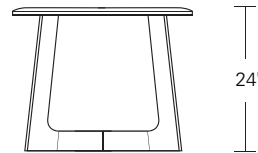

Rectangular
30"W x 22"D x 24"H