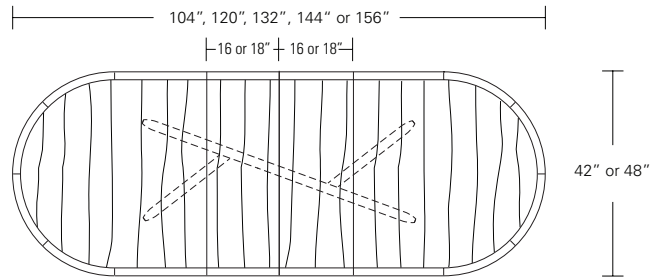

**Kemizo Square Table**

42"W x 42"D x 29"H  
 48"W x 48"D x 29"H  
 54"W x 54"D x 29"H  
 60"W x 60"D x 29"H  
 66"W x 66"D x 29"H  
 72"W x 72"D x 29"H

**Square Extension Table (w/self-storing leaf)**

48"W (68"w/one 20"leaf) x 48"D x 29"H  
 54"W (74"w/one 20"leaf) x 54"D x 29"H  
 60"W (84"w/one 24"leaf) x 60"D x 29"H  
 66"W (90"w/one 24"leaf) x 66"D x 29"H  
 72"W (96"w/one 24"leaf) x 72"D x 29"H

**Split Base Square Extension Table**

48"W (96"w/two 24"leaves) x 48"D x 29"H  
 54"W (102"w/two 24"leaves) x 54"D x 29"H  
 60"W (108"w/two 24"leaves) x 60"D x 29"H  
 66"W (114"w/two 24"leaves) x 66"D x 29"H  
 72"W (120"w/two 24"leaves) x 72"D x 29"H

**KEMIZO EXTENSION TABLE**

**84 W x 42 D x 29 1/4 H**  
**(102W w/1 LEAF, 120W w/2 LEAVES)**

Extension version shown with self-storing pivoting leaves in Terra Walnut and optional Medium Bronze inlay.

The Kemizo Table features a diagonal linear gesture with rounded corners, softened profiles and an optional metal inlay. The Kemizo Extension Table includes two standard leaves or as shown with self-storing pivoting leaves that fold neatly in the base of the table.

**Kemizo Table**

- 72" W x 42" D x 29" H
- 84" W x 42" D x 29" H
- 96" W x 42" D x 29" H
- 108" W x 42" D x 29" H
- 120" W x 48" D x 29" H

**Kemizo Extension Table**

- 72" W (104" w/two 16" leaves) x 42" D x 29 1/4" H
- 84" W (120" w/two 18" leaves) x 42" D x 29 1/4" H
- 96" W (132" w/two 18" leaves) x 42" D x 29 1/4" H
- 108" W (144" w/two 18" leaves) x 42" D x 29 1/4" H
- 120" W (156" w/two 18" leaves) x 48" D x 29 1/4" H