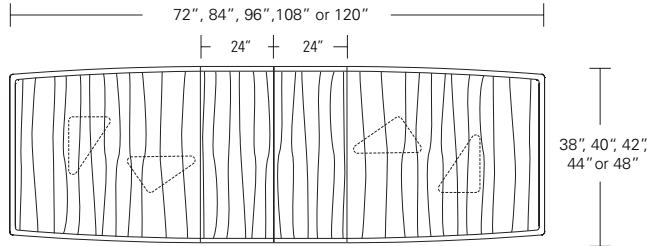

48"W (68"w/one 20"leaf) x 48"D x 29"H  
 54"W (74"w/one 20"leaf) x 54"D x 29"H  
 60"W (84"w/one 24"leaf) x 60"D x 29"H  
 66"W (90"w/one 24"leaf) x 66"D x 29"H  
 72"W (96"w/one 24"leaf) x 72"D x 29"H

**Split Base Square Extension Table**

48"W (96"w/two 24"leaves) x 48"D x 29"H  
 54"W (102"w/two 24"leaves) x 54"D x 29"H  
 60"W (108"w/two 24"leaves) x 60"D x 29"H  
 66"W (114"w/two 24"leaves) x 66"D x 29"H  
 72"W (120"w/two 24"leaves) x 72"D x 29"H

**PRYSM TABLE**

**84W x 40D x 29H**

Shown in Moka Oak with optional Medium Bronze inlay.

Prysm is a sculptural table with bold triangular monolithic bases. The boat-shaped top features a refined, profiled wood edge and is available in a variety of sizes and finishes. An optional metal inlay adds a distinctive architectural touch.

**Standard Table**

- 72"W x 38"D x 29"H
- 84"W x 40"D x 29"H
- 96"W x 42"D x 29"H
- 108"W x 44"D x 29"H
- 120"W x 48"D x 29"H

**Split Base Extension Table**

- 72"W (96" w/one leaf, 120" w/two 24" leaves) x 38"D x 29 1/4"H
- 84"W (108" w/one leaf, 132" w/two 24" leaves) x 40"D x 29 1/4"H
- 96"W (120" w/one leaf, 144" w/two 24" leaves) x 42"D x 29 1/4"H
- 108"W (132" w/one leaf, 156" w/two 24" leaves) x 44"D x 29 1/4"H
- 120"W (144" w/one leaf, 168" w/two 24" leaves) x 48"D x 29 1/4"H