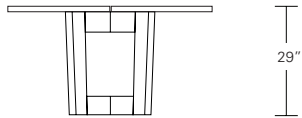

DUETTE ROUND & SQUARE TABLES