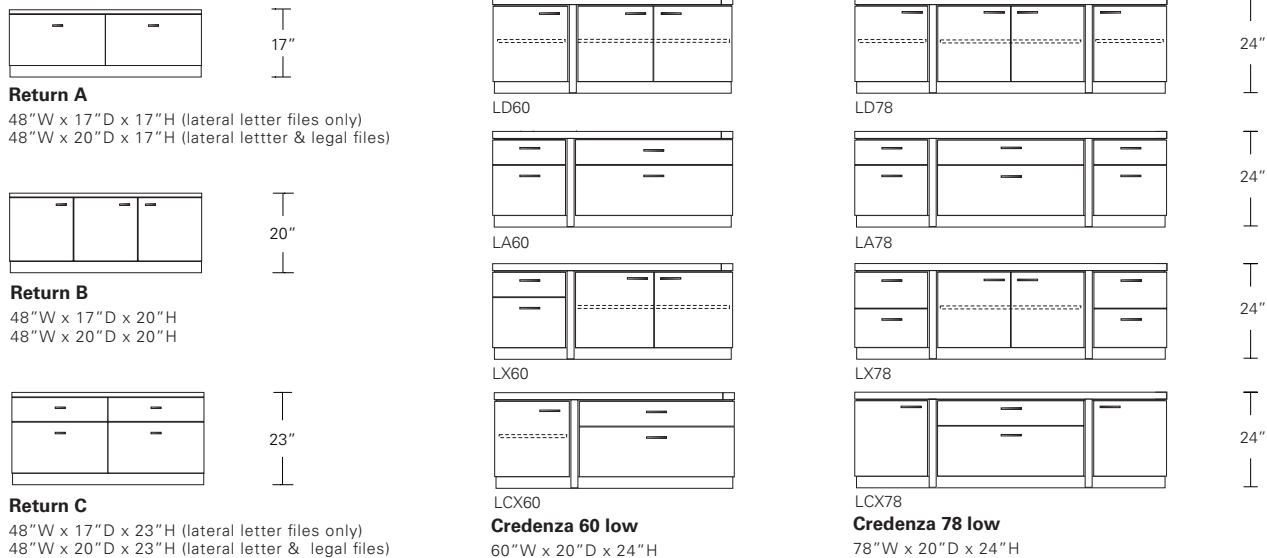

OFFSET DESK & CREDENZA

DESCRIPTION	FINISH OPTIONS	
Offset Desk: Veneer top with solid wood frame. Solid wood base with levelers. Options: Bar pulls in satin brass, medium bronze, dark bronze, and satin or polished stainless steel. Wood or metal grommet same finish as hardware and modesty panel. Custom Orders: Custom sizes, woods and finishes are available. Please request a price quotation.	Standard - Natural / Stained: Bronze Ash, Burnt Ash, Ebonized Ash, Grey Ash, Medium Mahogany, Oak, Bluff Oak, Desert Oak, Moka Oak, Grey Oak, Fumed Oak, Walnut, Medium Walnut, Dark Walnut, Ebonized Walnut, Grey Walnut, Silver Walnut, Terra Walnut, Bronze Walnut, Claro Toned Walnut.	
	Premium - Cerused / Bleached: Bleached Ash, Cerused Bronze Ash, Cerused Burnt Ash, Cerused Grey Ash, Cerused Dark Mahogany, Bleached Oak, Cerused Oak, Bleached Walnut, Cerused Walnut, Cerused Grey Walnut, Cerused Silver Walnut, Cerused Bronze Walnut.