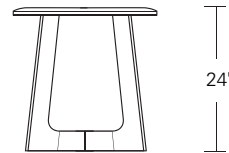

Square
24"W x 24"D x 24"H