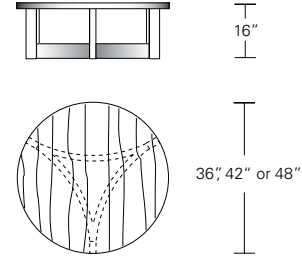

Round Wood Top