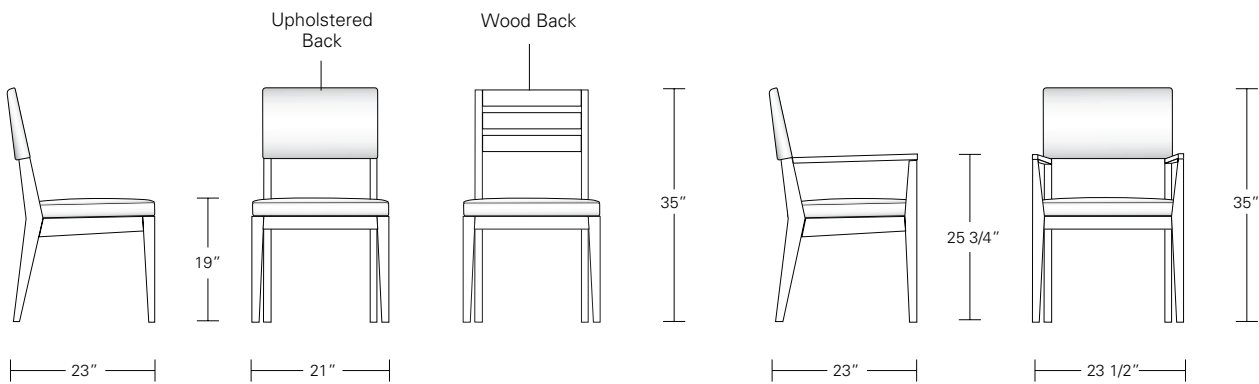

Chevron Chair

21"W x 23"D x 35"H

Chevron Arm Chair

23 1/2"W x 23"D x 35"H

DESCRIPTION	FINISH OPTIONS	
Cadet & Chevron Chair: Solid wood frame and upholstery. There is no toe rail on chair. Options: COM or COL. Upholstered or wood back. Seat and back with top stitching. Custom Orders: Custom sizes, woods and finishes are available. Please request a price quotation.	Standard - Natural / Stained: Bronze Ash, Burnt Ash, Ebonized Ash, Grey Ash, Medium Mahogany, Oak, Bluff Oak, Desert Oak, Moka Oak, Grey Oak, Fumed Oak, Walnut, Medium Walnut, Dark Walnut, Ebonized Walnut, Grey Walnut, Silver Walnut, Terra Walnut, Bronze Walnut, Claro Toned Walnut.	Premium - Cerused / Bleached: Bleached Ash, Cerused Bronze Ash, Cerused Burnt Ash, Cerused Grey Ash, Cerused Dark Mahogany, Bleached Oak, Cerused Oak, Bleached Walnut, Cerused Walnut, Cerused Grey Walnut, Cerused Silver Walnut, Cerused Bronze Walnut.
Fabric and Leather Requirements COM: 1 yard for stool with upholstered back, 3/4 yard for stool with wood back. 54" wide plain fabric. Repeats and fabric less than 54" wide may require additional yardage. COL: 18 sqft. for stool with upholstered back, 15 sqft. for stool with wood back. Hides need to be 50-55 square feet. Smaller hides may require additional square feet.