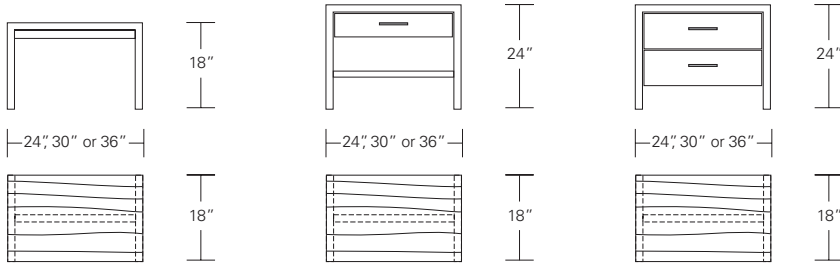

TIMBRE BENCH, CONSOLE, TABLE

Table Bench

24" W x 18" D x 18" H
30" W x 18" D x 18" H
36" W x 18" D x 18" H

Side Table

24" W x 18" D x 24" H
30" W x 18" D x 24" H
36" W x 18" D x 24" H