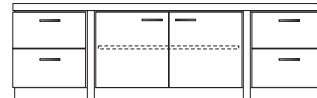

OFFSET DESK & CREDENZA

Desk

- 60" W x 30" D x 28" H
- 66" W x 32" D x 28" H
- 72" W x 36" D x 28" H
- 84" W x 36" D x 28" H

Return A

- 48" W x 17" D x 17" H (lateral letter files only)
- 48" W x 20" D x 17" H (lateral letter & legal files)

Return B

- 48" W x 17" D x 20" H
- 48" W x 20" D x 20" H

Return C

- 48" W x 17" D x 23" H (lateral letter files only)
- 48" W x 20" D x 23" H (lateral letter & legal files)

Credenza 60 low

- 60" W x 20" D x 24" H

LX78

Credenza 78 low

- 78" W x 20" D x 24" H

DESCRIPTION	FINISH OPTIONS	
Offset Desk: Veneer top with solid wood frame. Solid wood base with levelers. Options: Bar pulls in satin brass, medium bronze, dark bronze, and satin or polished stainless steel. Wood or metal grommet same finish as hardware and modesty panel. Custom Orders: Custom sizes, woods and finishes are available. Please request a price quotation.	Standard - Natural / Stained: Bronze Ash, Burnt Ash, Ebonized Ash, Grey Ash, Medium Mahogany, Oak, Bluff Oak, Desert Oak, Moka Oak, Grey Oak, Fumed Oak, Walnut, Medium Walnut, Dark Walnut, Ebonized Walnut, Grey Walnut, Silver Walnut, Terra Walnut, Bronze Walnut, Claro Toned Walnut.	Premium - Cerused / Bleached: Bleached Ash, Cerused Bronze Ash, Cerused Burnt Ash, Cerused Grey Ash, Cerused Dark Mahogany, Bleached Oak, Cerused Oak, Bleached Walnut, Cerused Walnut, Cerused Grey Walnut, Cerused Silver Walnut, Cerused Bronze Walnut.