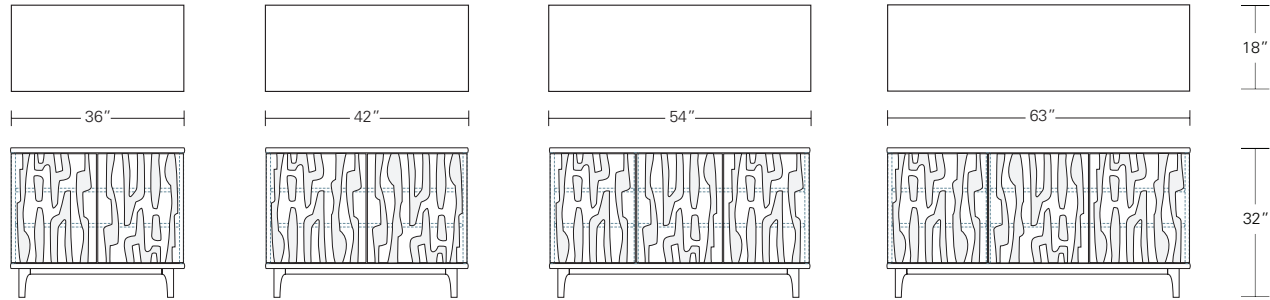

**ASTRATTO 84**

**84W x 18D x 32H**

Shown in Grey Walnut with Grey Glaze.

The Astratto features abstract figurative forms carved into its door and drawer fronts. Profiled edges on the case and a slender solid wood base frame the cabinet's relief composition. Touch latch hardware maintains a clean, uninterrupted cabinet face. Available in a variety of sizes, configurations, woods and finishes.