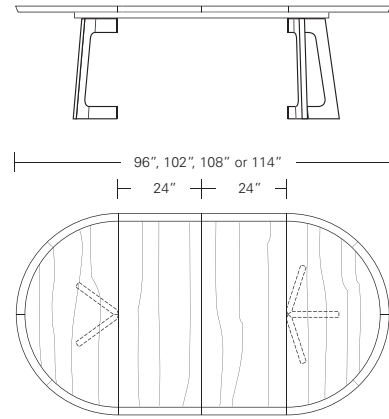

**VERONA ROUND TABLE**

**Verona Round Table**

42"W x 42"D x 29"H  
 48"W x 48"D x 29"H  
 54"W x 54"D x 29"H  
 60"W x 60"D x 29"H  
 66"W x 66"D x 29"H  
 72"W x 72"D x 29"H

**Round Extension Table (w/self-storing leaf)**

48"W (68" w/one 20" leaf) x 48"D x 29"H  
 54"W (74" w/one 20" leaf) x 54"D x 29"H  
 60"W (84" w/one 24" leaf) x 60"D x 29"H  
 66"W (90" w/one 24" leaf) x 66"D x 29"H  
 72"W (96" w/one 24" leaf) x 72"D x 29"H