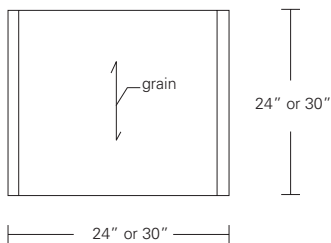

Contour Side Table 24"W x 24"D x 24"H
30"W x 30"D x 24"H

DESCRIPTION	FINISH OPTIONS	
Contour Tables: Veneer panels with radiused solid wood corners. Options: Wood or metal feet on Contour Table. Custom Orders: Custom sizes, woods and finishes are available. Please request a price quotation.	Standard - Natural / Stained: Bronze Ash, Burnt Ash, Ebonized Ash, Grey Ash, Medium Mahogany, Oak, Bluff Oak, Desert Oak, Moka Oak, Grey Oak, Fumed Oak, Walnut, Medium Walnut, Dark Walnut, Ebonized Walnut, Grey Walnut, Silver Walnut, Terra Walnut, Bronze Walnut, Claro Toned Walnut.	Premium - Cerused / Bleached: Bleached Ash, Cerused Bronze Ash, Cerused Burnt Ash, Cerused Grey Ash, Cerused Dark Mahogany, Bleached Oak, Cerused Oak, Bleached Walnut, Cerused Walnut, Cerused Grey Walnut, Cerused Silver Walnut, Cerused Bronze Walnut.