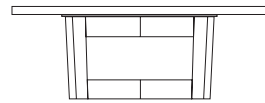

42", 48", 54" or 60"

42", 48", 54" or 60"

live edge option

16"

single slab option (no center reveal)

Duette Square Cocktail Table

42"W x 42"D x 16"H
48"W x 48"D x 16"H
54"W x 54"D x 16"H
60"W x 60"D x 16"H

Duette Round Cocktail Table

42"W x 42"D x 16"H
48"W x 48"D x 16"H
54"W x 54"D x 16"H
60"W x 60"D x 16"H

48", 54" or 60"

28", 32" or 36"

live edge option

28", 32" or 36"

48", 54" or 60"

16"

Duette Rectangular Cocktail Table X-Base

48"W x 28"D x 16"H
54"W x 32"D x 16"H
60"W x 36"D x 16"H

Duette Rectangular Cocktail Table

48"W x 28"D x 16"H
54"W x 32"D x 16"H
60"W x 36"D x 16"H

DESCRIPTION	FINISH OPTIONS	
Duette Table: Solid wood table top. Solid wood base with levelers. Custom Orders: Custom sizes, woods and finishes are available. Please request a price quotation.	Standard - Natural / Stained:	Premium - Cerused / Bleached:
	Bronze Ash, Burnt Ash, Ebonized Ash, Grey Ash, Medium Mahogany, Oak, Bluff Oak, Desert Oak, Moka Oak, Grey Oak, Fumed Oak, Walnut, Medium Walnut, Dark Walnut, Ebonized Walnut, Grey Walnut, Silver Walnut, Terra Walnut, Bronze Walnut, Claro Toned Walnut.	Bleached Ash, Cerused Bronze Ash, Cerused Burnt Ash, Cerused Grey Ash, Cerused Dark Mahogany, Bleached Oak, Cerused Oak, Bleached Walnut, Cerused Walnut, Cerused Grey Walnut, Cerused Silver Walnut, Cerused Bronze Walnut.