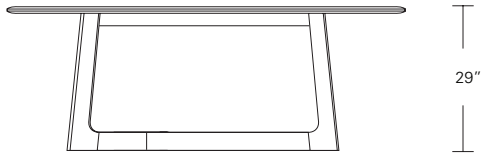

**KEMIZO EXTENSION TABLE**

**84 W x 42 D x 29 1/4 H**  
**(102W w/1 LEAF, 120W w/2 LEAVES)**

Extension version shown with self-storing pivoting leaves in Terra Walnut and optional Medium Bronze inlay.

The Kemizo Table features a diagonal linear gesture with rounded corners, softened profiles and an optional metal inlay. The Kemizo Extension Table includes two standard leaves or as shown with self-storing pivoting leaves that fold neatly in the base of the table.

**Kemizo Table**

- 72" W x 42" D x 29" H
- 84" W x 42" D x 29" H
- 96" W x 42" D x 29" H
- 108" W x 42" D x 29" H
- 120" W x 48" D x 29" H

**Kemizo Extension Table**

- 72" W (104" w/two 16" leaves) x 42" D x 29 1/4" H
- 84" W (120" w/two 18" leaves) x 42" D x 29 1/4" H
- 96" W (132" w/two 18" leaves) x 42" D x 29 1/4" H
- 108" W (144" w/two 18" leaves) x 42" D x 29 1/4" H
- 120" W (156" w/two 18" leaves) x 48" D x 29 1/4" H

**KEMIZO RACETRACK TABLE**

96 W x 42 D x 29 1/4 H  
(114W w/1 LEAF, 132W w/2 LEAVES)

Extension version shown with self-storing pivoting leaves in in Bluff Oak and optional Satin Brass inlay.

The Kemizo Table features a diagonal linear gesture with rounded corners, softened profiles and an optional metal inlay. The Kemizo Extension Table includes two standard leaves or as shown with self-storing pivoting leaves that fold neatly in the base of the table.