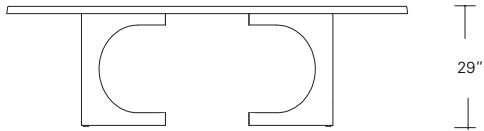

Rectangular Table