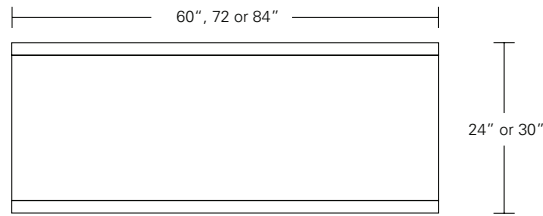

Arris Desk SP