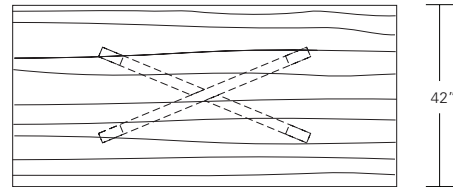

Duette Table X Base

72\"/>

DESCRIPTION	FINISH OPTIONS	
Duette Table: Solid wood table top. Solid wood base with levelers. Options: Extension version. Butterfly inlay in satin brass, dark bronze or satin stainless steel. Custom Orders: Custom sizes, woods and finishes are available. Please request a price quotation.	Standard - Natural / Stained: Bronze Ash, Burnt Ash, Ebonized Ash, Grey Ash, Medium Mahogany, Oak, Bluff Oak, Desert Oak, Moka Oak, Grey Oak, Fumed Oak, Walnut, Medium Walnut, Dark Walnut, Ebonized Walnut, Grey Walnut, Silver Walnut, Terra Walnut, Bronze Walnut, Claro Toned Walnut.	Premium - Cerused / Bleached: Bleached Ash, Cerused Bronze Ash, Cerused Burnt Ash, Cerused Grey Ash, Cerused Dark Mahogany, Bleached Oak, Cerused Oak, Bleached Walnut, Cerused Walnut, Cerused Grey Walnut, Cerused Silver Walnut, Cerused Bronze Walnut.
	Custom Finishes Claro Walnut table top with square edge- at additional cost. Claro Walnut* table top with live edge (square only).- at additional cost.