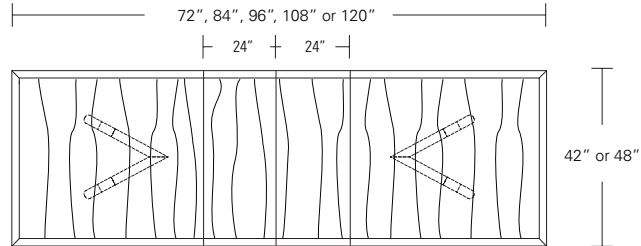

**CAMEO EXTENSION TABLE**

**84W x 42D x 29H**  
**(108" w/1 LEAF, 132" w/2 LEAVES)**

Extension version shown with one leaf in Cerused Grey Ash and optional Medium Bronze Inlay.

The Cameo Table features a graphic geometric base design. Cameo Extension Tables come standard with one or two 24" leaves. Cameos are available in several shapes, sizes, and in fixed or extension versions. A wide range of wood stains and metal inlay options offer endless combinations of finishes and detailing.