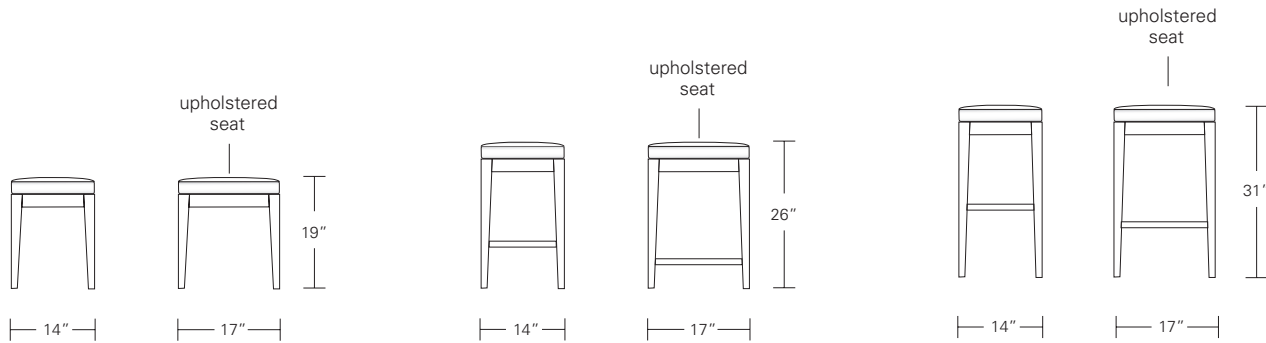

Comrade Stool

17"W x 14"D x 19"H

Comrade Counter Stool

17"W x 14"D x 26"H

Comrade Bar Stool

17"W x 14"D x 31"H

DESCRIPTION	FINISH OPTIONS	
Comrade Stool: Solid wood frame with upholstered seat. Brushed aluminum toe rail. Options: COM or COL. Upholstered seat with top stitching. Swivel seat. Custom Orders: Custom sizes, woods and finishes are available. Please request a price quotation.	Standard - Natural / Stained: Bronze Ash, Burnt Ash, Ebonized Ash, Grey Ash, Medium Mahogany, Oak, Bluff Oak, Desert Oak, Moka Oak, Grey Oak, Fumed Oak, Walnut, Medium Walnut, Dark Walnut, Ebonized Walnut, Grey Walnut, Silver Walnut, Terra Walnut, Bronze Walnut, Claro Toned Walnut.	Premium - Cerused / Bleached: Bleached Ash, Cerused Bronze Ash, Cerused Burnt Ash, Cerused Grey Ash, Cerused Dark Mahogany, Bleached Oak, Cerused Oak, Bleached Walnut, Cerused Walnut, Cerused Grey Walnut, Cerused Silver Walnut, Cerused Bronze Walnut.
Fabric and Leather Requirements COM: 1/2 yard for stool. 54" wide plain fabric. Repeats and fabric less than 54" wide may require additional yardage. COL: 9 sqft. for stool.