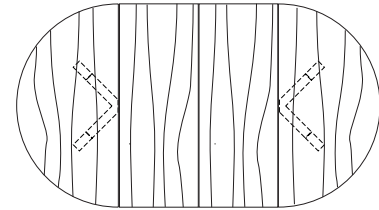

68", 74", 84", 90" or 96"

25 1/2" 29"

48", 54", 60",  
66" or 72"

**Duette Round Extension Table (with one leaf)**

48"W (68" w/one 20" leaf) x 48"D x 29"H  
54"W (74" w/one 20" leaf) x 54"D x 29"H  
60"W (84" w/one 24" leaf) x 60"D x 29"H  
66"W (90" w/one 24" leaf) x 66"D x 29"H  
72"W (96" w/one 24" leaf) x 72"D x 29"H

96", 102", 108", 114" or 120"

25 1/2" 29"

48", 54", 60",  
66" or 72"

**Duette Round Extension Table (split base with two leaves)**

48"W (96" w/two 24" leaves) x 48"D x 29"H  
54"W (102" w/two 24" leaves) x 54"D x 29"H  
60"W (108" w/two 24" leaves) x 60"D x 29"H  
66"W (114" w/two 24" leaves) x 66"D x 29"H  
72"W (120" w/two 24" leaves) x 72"D x 29"H