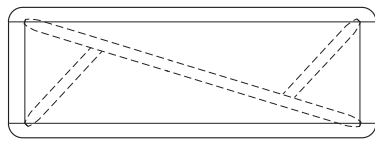

**KEMIZO CONSOLE WITH DRAWER**

**60 W x 18 D x 32 H**

Shown in Fumed Oak with optional Satin Brass inlay and drawer.

The Kemizo Console features a diagonal base stretcher with intersecting legs, rounded corners, and soft profiles. This tour-de-force version includes a metal inlay option outlining the entire table in addition to a recessed drawer and apron detail.