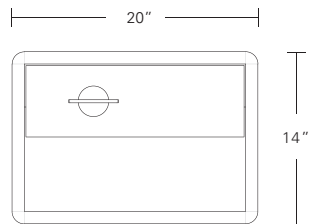

Napa Bed Ensemble 1 - Square Corners on Headboard, Night Cabinet 1

Napa Bed Ensemble 2 - Rounded Corners on Headboard, Night Cabinet 2

Napa Bed Night Cabinet 1 - Linear Tab Pull on top of drawer  
\* 25" table height can be adjusted to mattress height