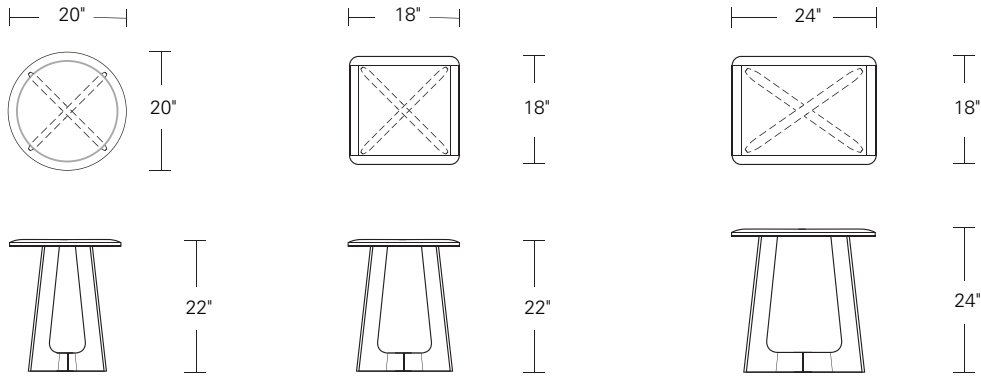

KEMIZO SIDE TABLES

Round
20" W x 20" D x 22" H

Square
18" W x 18" D x 22" H

Rectangular
24" W x 18" D x 24" H