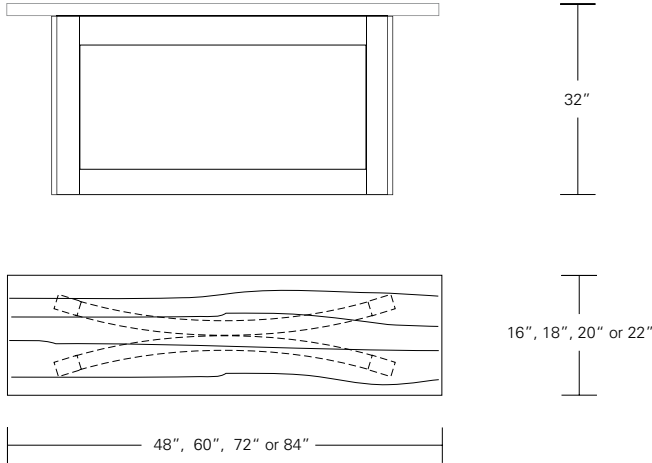

Nexus Console

- 48" W x 16" D x 32" H
- 60" W x 18" D x 32" H
- 72" W x 20" D x 32" H
- 84" W x 22" D x 32" H

DESCRIPTION	FINISH OPTIONS	
Nexus Console: Veneer top with solid wood or thick veneer edging. Curved base with solid wood vertical frame members. Custom Orders: Custom sizes, woods, veneer patterns and finishes are available. Please request a price quotation.	Standard - Natural / Stained:	Premium - Cerused / Bleached:
	Bronze Ash, Burnt Ash, Ebonized Ash, Grey Ash, Medium Mahogany, Oak, Bluff Oak, Desert Oak, Moka Oak, Grey Oak, Fumed Oak, Walnut, Medium Walnut, Dark Walnut, Ebonized Walnut, Grey Walnut, Silver Walnut, Terra Walnut, Bronze Walnut, Claro Toned Walnut.	Bleached Ash, Cerused Bronze Ash, Cerused Burnt Ash, Cerused Grey Ash, Cerused Dark Mahogany, Bleached Oak, Cerused Oak, Bleached Walnut, Cerused Walnut, Cerused Grey Walnut, Cerused Silver Walnut, Cerused Bronze Walnut.