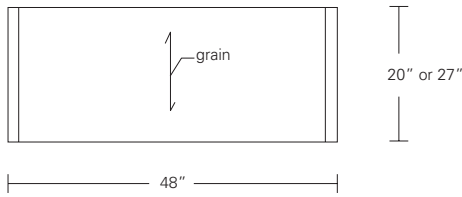

**CONTOUR COCKTAIL TABLE**

**48W x 20D x 15H**

Shown in Cersed Grey Walnut

Modern planes and continuous form are the key elements of the Contour Collection. This table features an open, airy, contemporary design. Softly rounded corners smoothly connect the horizontal and angled elements. Contour Cocktail Tables are available in a wide range of sizes and finishes.