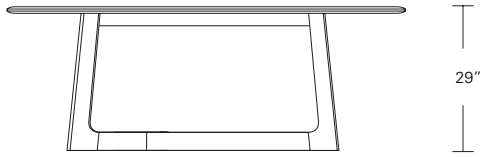

Matching wood or metal grommets and wire management.

DESCRIPTION	FINISH OPTIONS	
<p><b>Cameo Table:</b> Veneer top with solid wood edge. Solid wood base with levelers.</p> <p><b>Options:</b> Desk with 2 grommets &amp; wire management. Extension table with one or two leaves. Solid wood top, two tone finish..</p> <p><b>Inlay Options:</b> Top &amp; base, top only, base only in dark bronze, medium bronze, satin brass, satin aluminum.</p> <p><b>Custom Orders:</b> Custom sizes, woods and finishes are available. Please request a price quotation.</p>	<p><b>Standard - Natural / Stained:</b></p> <p>Bronze Ash, Burnt Ash, Ebonized Ash, Grey Ash, Medium Mahogany, Oak, Bluff Oak, Desert Oak, Moka Oak, Grey Oak, Fumed Oak, Walnut, Medium Walnut, Dark Walnut, Ebonized Walnut, Grey Walnut, Silver Walnut, Terra Walnut, Bronze Walnut, Claro Toned Walnut.</p>	<p><b>Premium - Cerused / Bleached:</b></p> <p>Bleached Ash, Cerused Bronze Ash, Cerused Burnt Ash, Cerused Grey Ash, Cerused Dark Mahogany, Bleached Oak, Cerused Oak, Bleached Walnut, Cerused Walnut, Cerused Grey Walnut, Cerused Silver Walnut, Cerused Bronze Walnut.</p>

**KEMIZO TABLE**

**96W x 42D x 29H**

Shown in Terra Walnut.

The Kemizo Table base features a main diagonal stretcher with angled offset legs. The profiled edges and radii soften the angular form of the table base. This streamlined all wood version has a compelling double profiled table top edge. Available with an optional metal inlay and in fixed or extension versions.

**Kemizo Table**

- 72" W x 42" D x 29" H
- 84" W x 42" D x 29" H
- 96" W x 42" D x 29" H
- 108" W x 42" D x 29" H
- 120" W x 48" D x 29" H

**Kemizo Extension Table**

- 72" W (104" w/two 16" leaves) x 42" D x 29 1/4" H
- 84" W (120" w/two 18" leaves) x 42" D x 29 1/4" H
- 96" W (132" w/two 18" leaves) x 42" D x 29 1/4" H
- 108" W (144" w/two 18" leaves) x 42" D x 29 1/4" H
- 120" W (156" w/two 18" leaves) x 48" D x 29 1/4" H