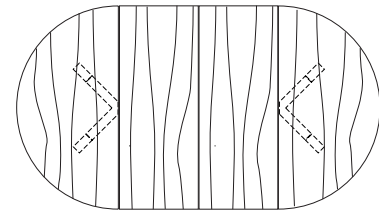

68", 74", 84", 90" or 96"

25 1/2" 29"

48", 54", 60",  
66" or 72"

**Duette Round Extension Table (with one leaf)**

48"W (68" w/one 20" leaf) x 48"D x 29"H  
54"W (74" w/one 20" leaf) x 54"D x 29"H  
60"W (84" w/one 24" leaf) x 60"D x 29"H  
66"W (90" w/one 24" leaf) x 66"D x 29"H  
72"W (96" w/one 24" leaf) x 72"D x 29"H

96", 102", 108", 114" or 120"

25 1/2" 29"

48", 54", 60",  
66" or 72"

**Duette Round Extension Table (split base with two leaves)**

48"W (96" w/two 24" leaves) x 48"D x 29"H  
54"W (102" w/two 24" leaves) x 54"D x 29"H  
60"W (108" w/two 24" leaves) x 60"D x 29"H  
66"W (114" w/two 24" leaves) x 66"D x 29"H  
72"W (120" w/two 24" leaves) x 72"D x 29"H