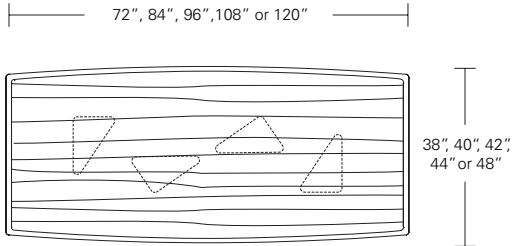

48"W (68"w/one 20"leaf) x 48"D x 29"H  
 54"W (74"w/one 20"leaf) x 54"D x 29"H  
 60"W (84"w/one 24"leaf) x 60"D x 29"H  
 66"W (90"w/one 24"leaf) x 66"D x 29"H  
 72"W (96"w/one 24"leaf) x 72"D x 29"H

**Standard Table**

- 72"W x 38"D x 29"H
- 84"W x 40"D x 29"H
- 96"W x 42"D x 29"H
- 108"W x 44"D x 29"H
- 120"W x 48"D x 29"H

**Split Base Extension Table**

- 72"W (96" w/one leaf, 120" w/two 24" leaves) x 38"D x 29 1/4"H
- 84"W (108" w/one leaf, 132" w/two 24" leaves) x 40"D x 29 1/4"H
- 96"W (120" w/one leaf, 144" w/two 24" leaves) x 42"D x 29 1/4"H
- 108"W (132" w/one leaf, 156" w/two 24" leaves) x 44"D x 29 1/4"H
- 120"W (144" w/one leaf, 168" w/two 24" leaves) x 48"D x 29 1/4"H

**PRYSM EXTENSION TABLE**

**96W x 42D x 29H  
(120" w/1 24" LEAF)**

Shown in Silver Walnut with optional Satin Aluminum inlay.

The Prysm Extension Table is sculptural, with bold triangular monolithic bases that spread apart for extension leaves. The boat-shaped top features a refined, profiled wood edge. Five standard sizes offer one or two 24" leaves. An optional metal inlay adds a distinctive architectural touch.