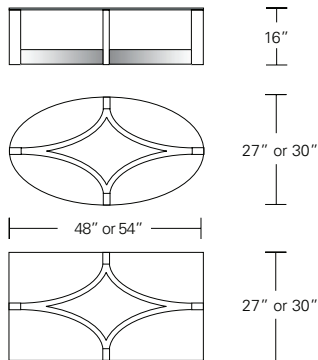

Base Only for Oval or Rectangular Top

48"W x 27"D x 16"H
54"W x 30"D x 16"H