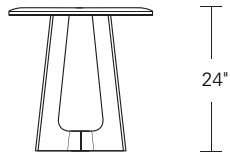

Round
24"W x 24"D x 24"H