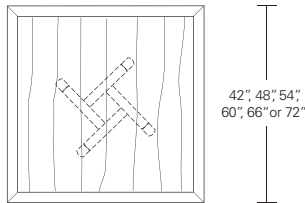

Roulette Square Table

42"W x 42"D x 29"H
48"W x 48"D x 29"H
54"W x 54"D x 29"H
60"W x 60"D x 29"H
66"W x 66"D x 29"H
72"W x 72"D x 29"H