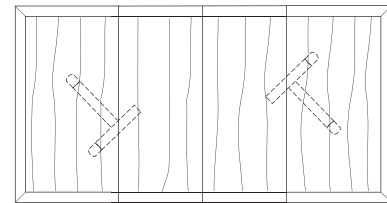

Square Split Base Extension Table

48" W (96" w/two 24" leaves) x 48" D x 29" H
54" W (102" w/two 24" leaves) x 54" D x 29" H
60" W (108" w/two 24" leaves) x 60" D x 29" H
66" W (114" w/two 24" leaves) x 66" D x 29" H
72" W (120" w/two 24" leaves) x 72" D x 29" H