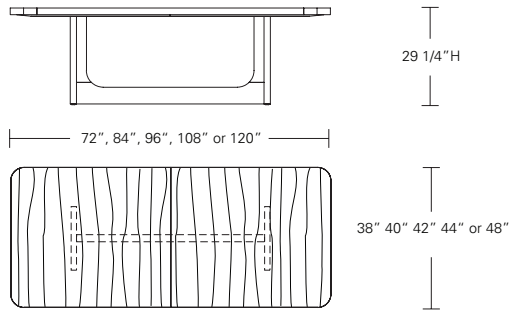

Bruneau Extension Table C (w/ leaves in center)

72"W (104"w/two 16"leaves) x 38"D x 29 1/4"H
84"W (120"w/two 18"leaves) x 40"D x 29 1/4"H
96"W (132"w/two 18"leaves) x 42"D x 29 1/4"H
108"W (144"w/two 18"leaves) x 44"D x 29 1/4"H
120"W (156"w/two 18"leaves) x 48"D x 29 1/4"H