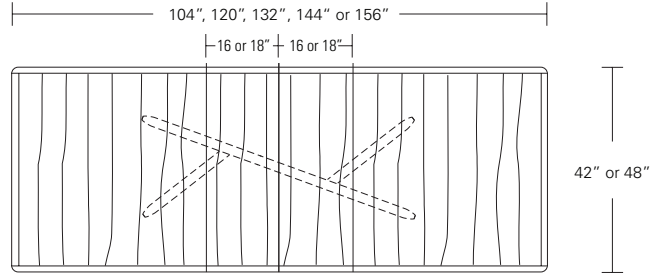

**Kemizo Square Table**

42"W x 42"D x 29"H  
 48"W x 48"D x 29"H  
 54"W x 54"D x 29"H  
 60"W x 60"D x 29"H  
 66"W x 66"D x 29"H  
 72"W x 72"D x 29"H

**Square Extension Table (w/self-storing leaf)**

48"W (68"w/one 20"leaf) x 48"D x 29"H  
 54"W (74"w/one 20"leaf) x 54"D x 29"H  
 60"W (84"w/one 24"leaf) x 60"D x 29"H  
 66"W (90"w/one 24"leaf) x 66"D x 29"H  
 72"W (96"w/one 24"leaf) x 72"D x 29"H

**Split Base Square Extension Table**

48"W (96"w/two 24"leaves) x 48"D x 29"H  
 54"W (102"w/two 24"leaves) x 54"D x 29"H  
 60"W (108"w/two 24"leaves) x 60"D x 29"H  
 66"W (114"w/two 24"leaves) x 66"D x 29"H  
 72"W (120"w/two 24"leaves) x 72"D x 29"H

**KEMIZO EXTENSION TABLE**

**84 W x 42 D x 29 1/4 H**  
**(102W w/1 LEAF, 120W w/2 LEAVES)**

Extension version shown with self-storing pivoting leaves in Terra Walnut and optional Medium Bronze inlay.

The Kemizo Table features a diagonal linear gesture with rounded corners, softened profiles and an optional metal inlay. The Kemizo Extension Table includes two standard leaves or as shown with self-storing pivoting leaves that fold neatly in the base of the table.

**Kemizo Table**

- 72" W x 42" D x 29" H
- 84" W x 42" D x 29" H
- 96" W x 42" D x 29" H
- 108" W x 42" D x 29" H
- 120" W x 48" D x 29" H

**Kemizo Extension Table**

- 72" W (104" w/two 16" leaves) x 42" D x 29 1/4" H
- 84" W (120" w/two 18" leaves) x 42" D x 29 1/4" H
- 96" W (132" w/two 18" leaves) x 42" D x 29 1/4" H
- 108" W (144" w/two 18" leaves) x 42" D x 29 1/4" H
- 120" W (156" w/two 18" leaves) x 48" D x 29 1/4" H