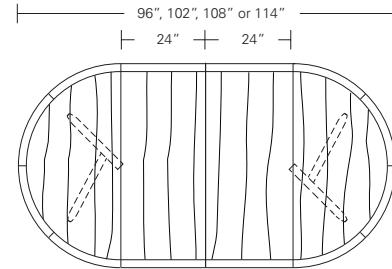

**Kemizo Table**

- 72" W x 42" D x 29" H
- 84" W x 42" D x 29" H
- 96" W x 42" D x 29" H
- 108" W x 42" D x 29" H
- 120" W x 48" D x 29" H

**Kemizo Extension Table**

- 72" W (104" w/two 16" leaves) x 42" D x 29 1/4" H
- 84" W (120" w/two 18" leaves) x 42" D x 29 1/4" H
- 96" W (132" w/two 18" leaves) x 42" D x 29 1/4" H
- 108" W (144" w/two 18" leaves) x 42" D x 29 1/4" H
- 120" W (156" w/two 18" leaves) x 48" D x 29 1/4" H

**Kemizo Round Table**

42"W x 42"D x 29"H  
 48"W x 48"D x 29"H  
 54"W x 54"D x 29"H  
 60"W x 60"D x 29"H  
 66"W x 66"D x 29"H  
 72"W x 72"D x 29"H

**Round Extension Table (w/self-storing leaf)**

48"W (68"w/one 20"leaf) x 48"D x 29"H  
 54"W (74"w/one 20"leaf) x 54"D x 29"H  
 60"W (84"w/one 24"leaf) x 60"D x 29"H  
 66"W (90"w/one 24"leaf) x 66"D x 29"H  
 72"W (96"w/one 24"leaf) x 72"D x 29"H

**Split Base Round Extension Table**

48"W (96"w/two 24"leaves) x 48"D x 29"H  
 54"W (102"w/two 24"leaves) x 54"D x 29"H  
 60"W (108"w/two 24"leaves) x 60"D x 29"H  
 66"W (114"w/two 24"leaves) x 66"D x 29"H  
 72"W (120"w/two 24"leaves) x 72"D x 29"H