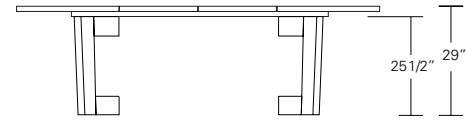

25 1/2" 29"

68", 74", 84", 90" or 96"

48", 54", 60",  
66" or 72"

**Duette Round Extension Table (with one leaf)**

48"W (68" w/one 20" leaf) x 48"D x 29"H  
54"W (74" w/one 20" leaf) x 54"D x 29"H  
60"W (84" w/one 24" leaf) x 60"D x 29"H  
66"W (90" w/one 24" leaf) x 66"D x 29"H  
72"W (96" w/one 24" leaf) x 72"D x 29"H

25 1/2" 29"

96", 102", 108", 114" or 120"

48", 54", 60",  
66" or 72"

**Duette Round Extension Table (split base with two leaves)**

48"W (96" w/two 24" leaves) x 48"D x 29"H  
54"W (102" w/two 24" leaves) x 54"D x 29"H  
60"W (108" w/two 24" leaves) x 60"D x 29"H  
66"W (114" w/two 24" leaves) x 66"D x 29"H  
72"W (120" w/two 24" leaves) x 72"D x 29"H