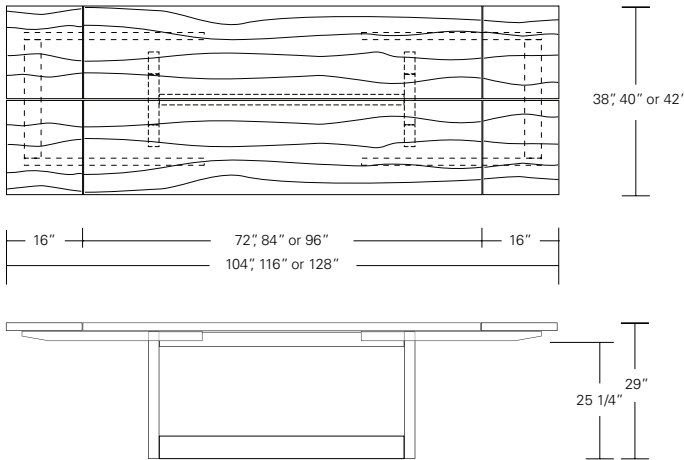

Extension version  
with leaves added

**DUETTE TABLE - STANDARD/EXTENSION**

**84W x 40D x 29H**

Shown in Walnut.

The Duette Table comes standard with a hand matched, solid wood multi-plank top. The natural variations of each board present an organic blend of wood grain across the table top. The extension version has a pull-out apron which supports the end matched leaves.

**Duette Table**

72"W x 38"D x 29"H  
 84"W x 40"D x 29"H  
 96"W x 42"D x 29"H

**Duette Live Edge Option**

**Duette Butterfly Option**

**Duette Extension Table**

72"W (104" w/two 16" leaves) x 38"D x 29"H  
 84"W (116" w/two 16" leaves) x 40"D x 29"H  
 96"W (128" w/two 16" leaves) x 42"D x 29"H  
 Continuous grain upon availability