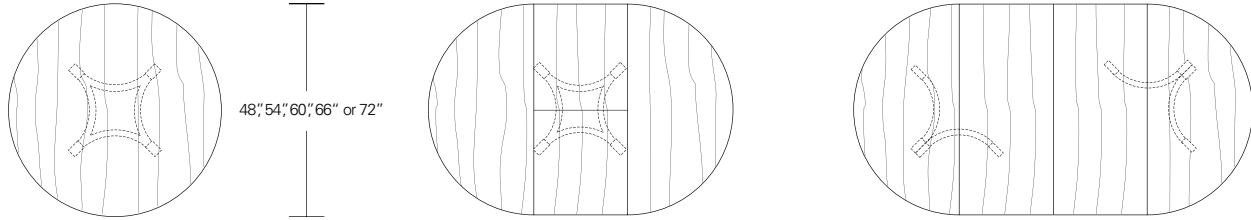

Nested position

Extended with one leaf

Extended with two leaves

**NEXUS SQUARE EXTENSION TABLE - SPLIT BASE**

**54W x 54D x 29H  
(78W-1 LEAF, 102W-2 LEAVES)**

Shown in Dark Walnut.

This table's precise yet simple base form begins with curved wood stretchers that are masterfully bisected then joined to the table's legs. As leaves are added, the pedestal base divides on a diagonal axis. The flexibility of the design is a perfect match for a multiplicity of dining needs.