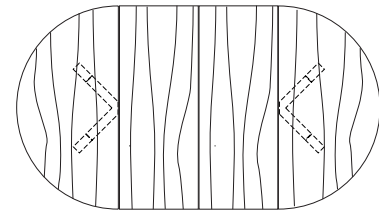

25 1/2" 29"

68", 74", 84", 90" or 96"

48", 54", 60",  
66" or 72"

**Duette Round Extension Table (with one leaf)**

48"W (68" w/one 20" leaf) x 48"D x 29"H  
54"W (74" w/one 20" leaf) x 54"D x 29"H  
60"W (84" w/one 24" leaf) x 60"D x 29"H  
66"W (90" w/one 24" leaf) x 66"D x 29"H  
72"W (96" w/one 24" leaf) x 72"D x 29"H

25 1/2" 29"

96", 102", 108", 114" or 120"

48", 54", 60",  
66" or 72"

**Duette Round Extension Table (split base with two leaves)**

48"W (96" w/two 24" leaves) x 48"D x 29"H  
54"W (102" w/two 24" leaves) x 54"D x 29"H  
60"W (108" w/two 24" leaves) x 60"D x 29"H  
66"W (114" w/two 24" leaves) x 66"D x 29"H  
72"W (120" w/two 24" leaves) x 72"D x 29"H