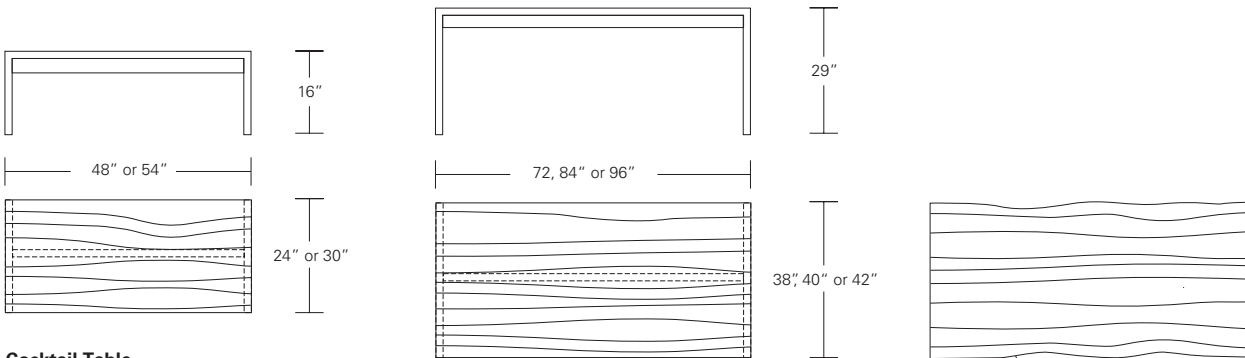

Cocktail Table

48" W x 24" D x 16" H
54" W x 30" D x 16" H

Table

72" W x 38" D x 29" H
84" W x 40" D x 29" H
96" W x 42" D x 29" H

live edge option
(depending on availability)

DESCRIPTION FINISH OPTIONS

Timbre Bench, Console, Table:

Solid wood wrap with waterfall grain (depending on slab availability).

Custom Orders:

Custom sizes, woods and finishes are available. Please request a price quotation.

Standard - Natural / Stained:

Bronze Ash, Burnt Ash, Ebonized Ash, Grey Ash, Medium Mahogany, Oak, Bluff Oak, Desert Oak, Moka Oak, Grey Oak, Fumed Oak, Walnut, Medium Walnut, Dark Walnut, Ebonized Walnut, Grey Walnut, Silver Walnut, Terra Walnut, Bronze Walnut, Claro Toned Walnut.

Premium - Cerused / Bleached:

Bleached Ash, Cerused Bronze Ash, Cerused Burnt Ash, Cerused Grey Ash, Cerused Dark Mahogany, Bleached Oak, Cerused Oak, Bleached Walnut, Cerused Walnut, Cerused Grey Walnut, Cerused Silver Walnut, Cerused Bronze Walnut.