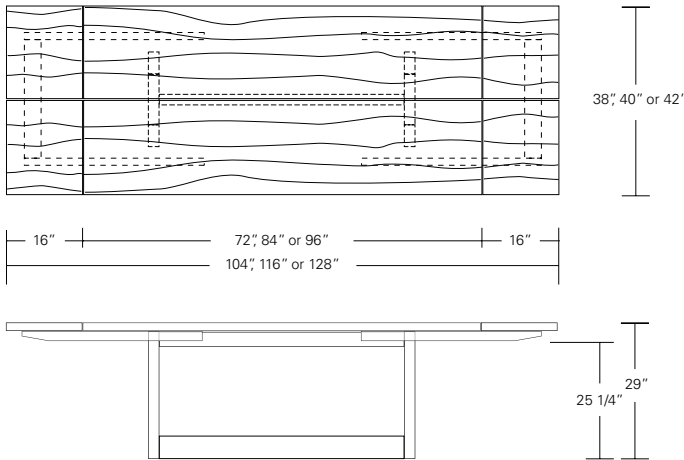

**DUETTE EXTENSION TABLE - LIVE EDGE**

**84W x 40D x 29H  
(116W W/ 2 LEAVES)**

Shown in optional Claro Walnut top with live edge and Claro Toned Walnut base.

Exquisite matched sets of extra long live edge slabs allow a continuous natural edge along the main table and its accompanying leaves. A pull-out apron from under each table end provides support and alignment for the leaves. Duette Extension Tables are available in a variety of sizes and in straight edged versions.

**Duette Table**

72"W x 38"D x 29"H  
 84"W x 40"D x 29"H  
 96"W x 42"D x 29"H

**Duette Live Edge Option**

**Duette Butterfly Option**

**Duette Extension Table**

72"W (104" w/two 16" leaves) x 38"D x 29"H  
 84"W (116" w/two 16" leaves) x 40"D x 29"H  
 96"W (128" w/two 16" leaves) x 42"D x 29"H  
 Continuous grain upon availability