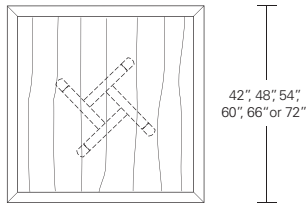

Roulette Square Table

42" W x 42" D x 29" H
48" W x 48" D x 29" H
54" W x 54" D x 29" H
60" W x 60" D x 29" H
66" W x 66" D x 29" H
72" W x 72" D x 29" H