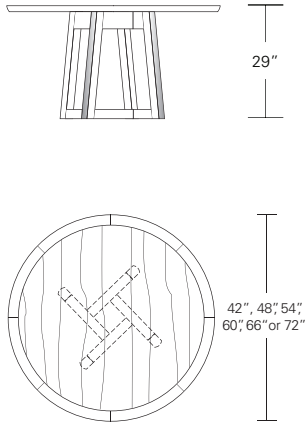

ROULETTE ROUND & SQUARE TABLES

Roulette Round Table

42"W x 42"D x 29"H
48"W x 48"D x 29"H
54"W x 54"D x 29"H
60"W x 60"D x 29"H
66"W x 66"D x 29"H
72"W x 72"D x 29"H