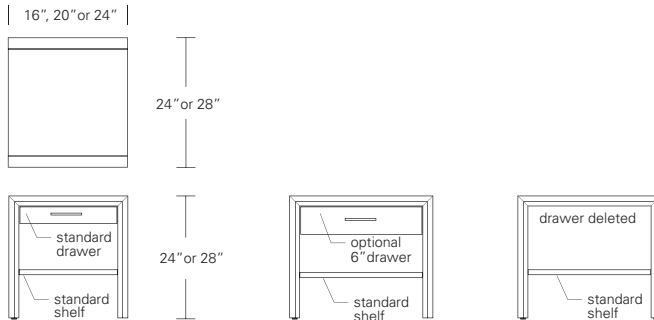

Arris Slim

16"W x 24" or 28"D x 24" or 28"H
20"W x 24" or 28"D x 24" or 28"H
24"W x 24" or 28"D x 24" or 28"H

DESCRIPTION	FINISH OPTIONS	
Arris Cocktail & Side Table: Profiled and mitered solid wood frame with veneer top. Options: Stone or Leather top. Shelf. Satin brass, medium bronze, dark bronze, and satin or polished stainless steel pulls. Custom Orders: Custom sizes, woods, veneer patterns and finishes are available. Please request a price quotation.	Standard - Natural / Stained: Bronze Ash, Burnt Ash, Ebonized Ash, Grey Ash, Medium Mahogany, Oak, Bluff Oak, Desert Oak, Moka Oak, Grey Oak, Fumed Oak, Walnut, Medium Walnut, Dark Walnut, Ebonized Walnut, Grey Walnut, Silver Walnut, Terra Walnut, Bronze Walnut, Claro Toned Walnut.	Premium - Cerused / Bleached: Bleached Ash, Cerused Bronze Ash, Cerused Burnt Ash, Cerused Grey Ash, Cerused Dark Mahogany, Bleached Oak, Cerused Oak, Bleached Walnut, Cerused Walnut, Cerused Grey Walnut, Cerused Silver Walnut, Cerused Bronze Walnut.