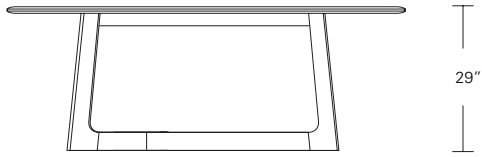

**Kemizo Square Table**

42"W x 42"D x 29"H  
 48"W x 48"D x 29"H  
 54"W x 54"D x 29"H  
 60"W x 60"D x 29"H  
 66"W x 66"D x 29"H  
 72"W x 72"D x 29"H

**Square Extension Table (w/self-storing leaf)**

48"W (68"w/one 20"leaf) x 48"D x 29"H  
 54"W (74"w/one 20"leaf) x 54"D x 29"H  
 60"W (84"w/one 24"leaf) x 60"D x 29"H  
 66"W (90"w/one 24"leaf) x 66"D x 29"H  
 72"W (96"w/one 24"leaf) x 72"D x 29"H

**Split Base Square Extension Table**

48"W (96"w/two 24"leaves) x 48"D x 29"H  
 54"W (102"w/two 24"leaves) x 54"D x 29"H  
 60"W (108"w/two 24"leaves) x 60"D x 29"H  
 66"W (114"w/two 24"leaves) x 66"D x 29"H  
 72"W (120"w/two 24"leaves) x 72"D x 29"H

**KEMIZO EXTENSION TABLE**

**84 W x 42 D x 29 1/4 H**  
**(102W w/1 LEAF, 120W w/2 LEAVES)**

Extension version shown with self-storing pivoting leaves in Terra Walnut and optional Medium Bronze inlay.

The Kemizo Table features a diagonal linear gesture with rounded corners, softened profiles and an optional metal inlay. The Kemizo Extension Table includes two standard leaves or as shown with self-storing pivoting leaves that fold neatly in the base of the table.

**Kemizo Table**

- 72" W x 42" D x 29" H
- 84" W x 42" D x 29" H
- 96" W x 42" D x 29" H
- 108" W x 42" D x 29" H
- 120" W x 48" D x 29" H

**Kemizo Extension Table**

- 72" W (104" w/two 16" leaves) x 42" D x 29 1/4" H
- 84" W (120" w/two 18" leaves) x 42" D x 29 1/4" H
- 96" W (132" w/two 18" leaves) x 42" D x 29 1/4" H
- 108" W (144" w/two 18" leaves) x 42" D x 29 1/4" H
- 120" W (156" w/two 18" leaves) x 48" D x 29 1/4" H