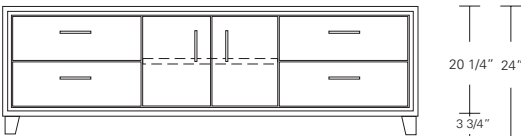

Arris Media Console