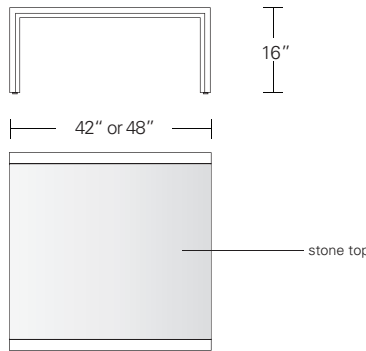

Square Cocktail Table – Leather or Stone top

42"W x 42"D x 16"H
48"W x 48"D x 16"H