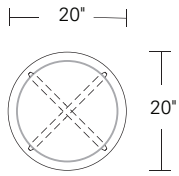

KEMIZO SIDE TABLES

Round
20"W x 20"D x 22"H

Square
18"W x 18"D x 22"H

Rectangular
24"W x 18"D x 24"H