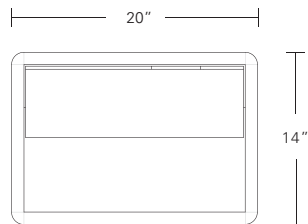

Napa Bed Night Cabinet 1 - Linear Tab Pull on top of drawer
* 25" table height can be adjusted to mattress height