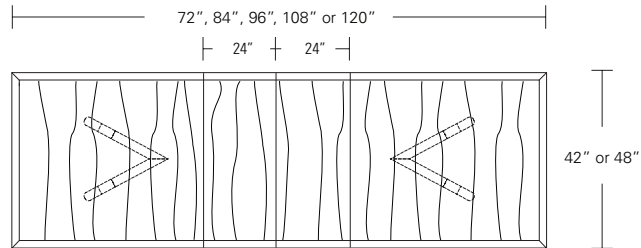

Extension Table