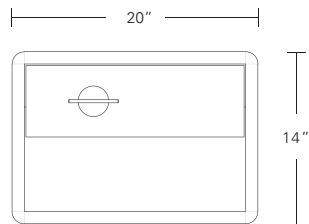

Napa Bed Night Cabinet 2 - Recessed Tab Pull in drawer face
* 25" table height can be adjusted to mattress height

DESCRIPTION	FINISH OPTIONS	
Napa E1 & E2: Fully upholstered footboard, rails, headboard. Solid wood round feet with levelers. Napa Side Panels: Veneered panel with thick veneer edges and cleats. Napa 1 or 2 with square or radiused corners. Recessed baseboard. Napa Side Cabinets: Veneer cabinets with solid wood corners. Drawers with Napa 1 or 2 hardware. Optional power hub types. Options: Napa 1 or 2. COM or COL. Power hub in cabinet back, or drawer. Finished back panel on bed. Custom Orders: Custom size bed, side panels, cabinets, base height, woods and finishes. Please request a price quotation.	Standard - Natural / Stained: Bronze Ash, Burnt Ash, Ebonized Ash, Grey Ash, Medium Mahogany, Oak, Bluff Oak, Desert Oak, Moka Oak, Grey Oak, Fumed Oak, Walnut, Medium Walnut, Dark Walnut, Ebonized Walnut, Grey Walnut, Silver Walnut, Terra Walnut, Bronze Walnut, Claro Toned Walnut.	Premium - Cerused / Bleached: Bleached Ash, Cerused Bronze Ash, Cerused Burnt Ash, Cerused Grey Ash, Cerused Dark Mahogany, Bleached Oak, Cerused Oak, Bleached Walnut, Cerused Walnut, Cerused Grey Walnut, Cerused Silver Walnut, Cerused Bronze Walnut.
	Fabric and Leather Requirements COM: Headboard 2 1/2 yards. Headboard and Finished Back Panel 5 yards. Rails 5 yards. Repeats and fabric less than 54" wide may require additional yardage. COL: Headboard 45 sq ft. Headboard and Finished Back Panel 90 square feet. Rails 90 square feet. Hides need to be 50-55 square feet. Smaller hides may require additional square feet.