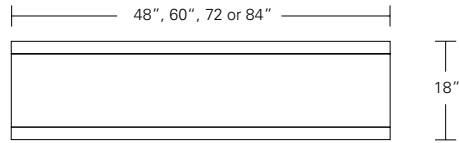

Console

DESCRIPTION	FINISH OPTIONS	
Arris Desk & Console: Profiled and mitered solid wood frame with veneer top. Levelers. Options: Drawers, drawer dividers, shelves, Leather top, modesty panel, leg wire-chase, wood or metal grommets to match hardware. Satin brass, medium bronze, dark bronze, and satin or polished stainless steel pulls. Custom Orders: Custom sizes, woods and finishes are available. Please request a price quotation.	Standard - Natural / Stained: Bronze Ash, Burnt Ash, Ebonized Ash, Grey Ash, Medium Mahogany, Oak, Bluff Oak, Desert Oak, Moka Oak, Grey Oak, Fumed Oak, Walnut, Medium Walnut, Dark Walnut, Ebonized Walnut, Grey Walnut, Silver Walnut, Terra Walnut, Bronze Walnut, Claro Toned Walnut.	Premium - Cerused / Bleached: Bleached Ash, Cerused Bronze Ash, Cerused Burnt Ash, Cerused Grey Ash, Cerused Dark Mahogany, Bleached Oak, Cerused Oak, Bleached Walnut, Cerused Walnut, Cerused Grey Walnut, Cerused Silver Walnut, Cerused Bronze Walnut.