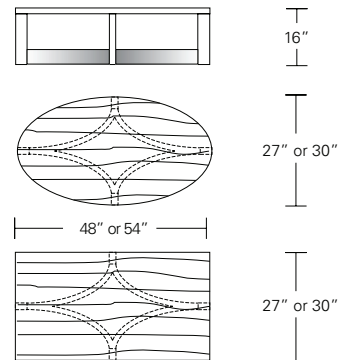

Oval or Rectangular Wood Top

DESCRIPTION	FINISH OPTIONS	
Nexus Cocktail Table: Inset glass top or veneer top with solid wood or thick veneer edging. Curved base with solid wood vertical frame members and levelers. Options: Sunburst veneer pattern. Premium glass. Custom Orders: Custom sizes, woods and finishes are available. Please request a price quotation.	Standard - Natural / Stained: Bronze Ash, Burnt Ash, Ebonized Ash, Grey Ash, Medium Mahogany, Oak, Bluff Oak, Desert Oak, Moka Oak, Grey Oak, Fumed Oak, Walnut, Medium Walnut, Dark Walnut, Ebonized Walnut, Grey Walnut, Silver Walnut, Terra Walnut, Bronze Walnut, Claro Toned Walnut.	Premium - Cerused / Bleached: Bleached Ash, Cerused Bronze Ash, Cerused Burnt Ash, Cerused Grey Ash, Cerused Dark Mahogany, Bleached Oak, Cerused Oak, Bleached Walnut, Cerused Walnut, Cerused Grey Walnut, Cerused Silver Walnut, Cerused Bronze Walnut.