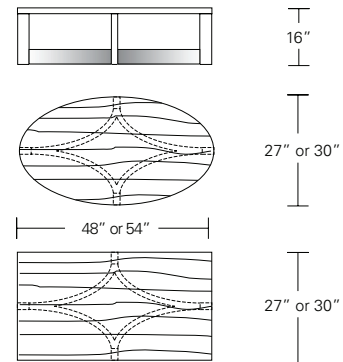

Oval or Rectangular Wood Top

DESCRIPTION	FINISH OPTIONS	
Nexus Cocktail Table: Inset glass top or veneer top with solid wood or thick veneer edging. Curved base with solid wood vertical frame members and levelers. Options: Sunburst veneer pattern. Premium glass. Custom Orders: Custom sizes, woods and finishes are available. Please request a price quotation.	Standard - Natural / Stained: Bronze Ash, Burnt Ash, Ebonized Ash, Grey Ash, Medium Mahogany, Oak, Bluff Oak, Desert Oak, Moka Oak, Grey Oak, Fumed Oak, Walnut, Medium Walnut, Dark Walnut, Ebonized Walnut, Grey Walnut, Silver Walnut, Terra Walnut, Bronze Walnut, Claro Toned Walnut.	Premium - Cerused / Bleached: Bleached Ash, Cerused Bronze Ash, Cerused Burnt Ash, Cerused Grey Ash, Cerused Dark Mahogany, Bleached Oak, Cerused Oak, Bleached Walnut, Cerused Walnut, Cerused Grey Walnut, Cerused Silver Walnut, Cerused Bronze Walnut.