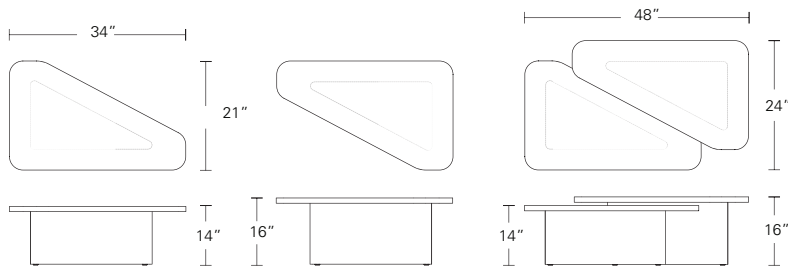

Prysm Cocktail Table 48
34W x 21D x 14H, 34W x 21D x 16H

DESCRIPTION	FINISH OPTIONS	
Prysm Table: Veneer top with thick veneer edge. Veneer base with solid wood corners and levelers. Options: Grommets, solid wood tops, two tone finish. Custom Orders: Custom sizes, woods and finishes are available. Please request a price quotation.	Standard - Natural / Stained: Bronze Ash, Burnt Ash, Ebonized Ash, Grey Ash, Medium Mahogany, Oak, Bluff Oak, Desert Oak, Moka Oak, Grey Oak, Fumed Oak, Walnut, Medium Walnut, Dark Walnut, Ebonized Walnut, Grey Walnut, Silver Walnut, Terra Walnut, Bronze Walnut, Claro Toned Walnut.	Premium - Cerused / Bleached: Bleached Ash, Cerused Bronze Ash, Cerused Burnt Ash, Cerused Grey Ash, Cerused Dark Mahogany, Bleached Oak, Cerused Oak, Bleached Walnut, Cerused Walnut, Cerused Grey Walnut, Cerused Silver Walnut, Cerused Bronze Walnut.