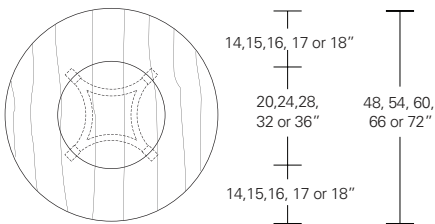

Lazy Susan Option

Metal Inlay Option:

DESCRIPTION	FINISH OPTIONS	
Pointe Table: Veneer top with solid wood or thick veneer edging. Base with solid wood frame members and levelers. Options: Lazy susan or inset lazy susan. Sunburst veneer pattern. Metal inlay edge detail. Metal Inlay Options: Dark bronze, medium bronze, satin brass or satin aluminum Custom Orders: Custom sizes, woods and finishes are available. Please request a price quotation.	Standard - Natural / Stained: Bronze Ash, Burnt Ash, Ebonyed Ash, Grey Ash, Medium Mahogany, Oak, Bluff Oak, Desert Oak, Moka Oak, Grey Oak, Fumed Oak, Walnut, Medium Walnut, Dark Walnut, Ebonyed Walnut, Grey Walnut, Silver Walnut, Terra Walnut, Bronze Walnut, Claro Toned Walnut.	Premium - Cerused / Bleached: Bleached Ash, Cerused Bronze Ash, Cerused Burnt Ash, Cerused Grey Ash, Cerused Dark Mahogany, Bleached Oak, Cerused Oak, Bleached Walnut, Cerused Walnut, Cerused Grey Walnut, Cerused Silver Walnut, Cerused Bronze Walnut.