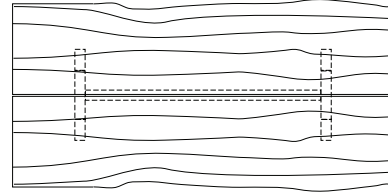

Duette Live Edge Option