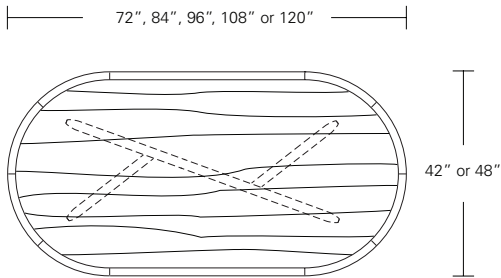

**Kemizo Square Table**

42"W x 42"D x 29"H  
 48"W x 48"D x 29"H  
 54"W x 54"D x 29"H  
 60"W x 60"D x 29"H  
 66"W x 66"D x 29"H  
 72"W x 72"D x 29"H

**Square Extension Table (w/self-storing leaf)**

48"W (68"w/one 20"leaf) x 48"D x 29"H  
 54"W (74"w/one 20"leaf) x 54"D x 29"H  
 60"W (84"w/one 24"leaf) x 60"D x 29"H  
 66"W (90"w/one 24"leaf) x 66"D x 29"H  
 72"W (96"w/one 24"leaf) x 72"D x 29"H

**Split Base Square Extension Table**

48"W (96"w/two 24"leaves) x 48"D x 29"H  
 54"W (102"w/two 24"leaves) x 54"D x 29"H  
 60"W (108"w/two 24"leaves) x 60"D x 29"H  
 66"W (114"w/two 24"leaves) x 66"D x 29"H  
 72"W (120"w/two 24"leaves) x 72"D x 29"H

**KEMIZO EXTENSION TABLE**

**84 W x 42 D x 29 1/4 H**  
**(102W w/1 LEAF, 120W w/2 LEAVES)**

Extension version shown with self-storing pivoting leaves in Terra Walnut and optional Medium Bronze inlay.

The Kemizo Table features a diagonal linear gesture with rounded corners, softened profiles and an optional metal inlay. The Kemizo Extension Table includes two standard leaves or as shown with self-storing pivoting leaves that fold neatly in the base of the table.