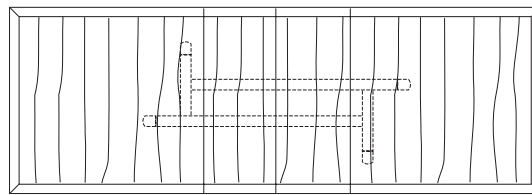

72", 84", 96", 108" or 120"

104", 120", 132", 144" or 156"
| 16 or 18" | 16 or 18" |