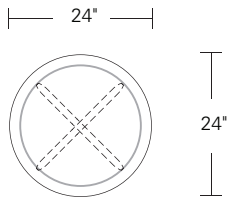

Round
24"W x 24"D x 24"H

Square
24"W x 24"D x 24"H

Rectangular
30"W x 22"D x 24"H