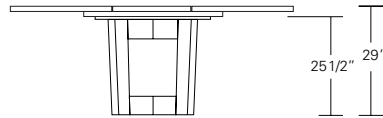

**DUETTE ROUND & SQUARE TABLES**

48", 54", 60", 66" or 72"

48", 54", 60",  
66" or 72"

**Duette Round Table**

48"W x 48"D x 29"H  
54"W x 54"D x 29"H  
60"W x 60"D x 29"H  
66"W x 66"D x 29"H  
72"W x 72"D x 29"H

68", 74", 84", 90" or 96"

25 1/2" 29"

48", 54", 60",  
66" or 72"

**Duette Round Extension Table (with one leaf)**

48"W (68" w/one 20" leaf) x 48"D x 29"H  
54"W (74" w/one 20" leaf) x 54"D x 29"H  
60"W (84" w/one 24" leaf) x 60"D x 29"H  
66"W (90" w/one 24" leaf) x 66"D x 29"H  
72"W (96" w/one 24" leaf) x 72"D x 29"H