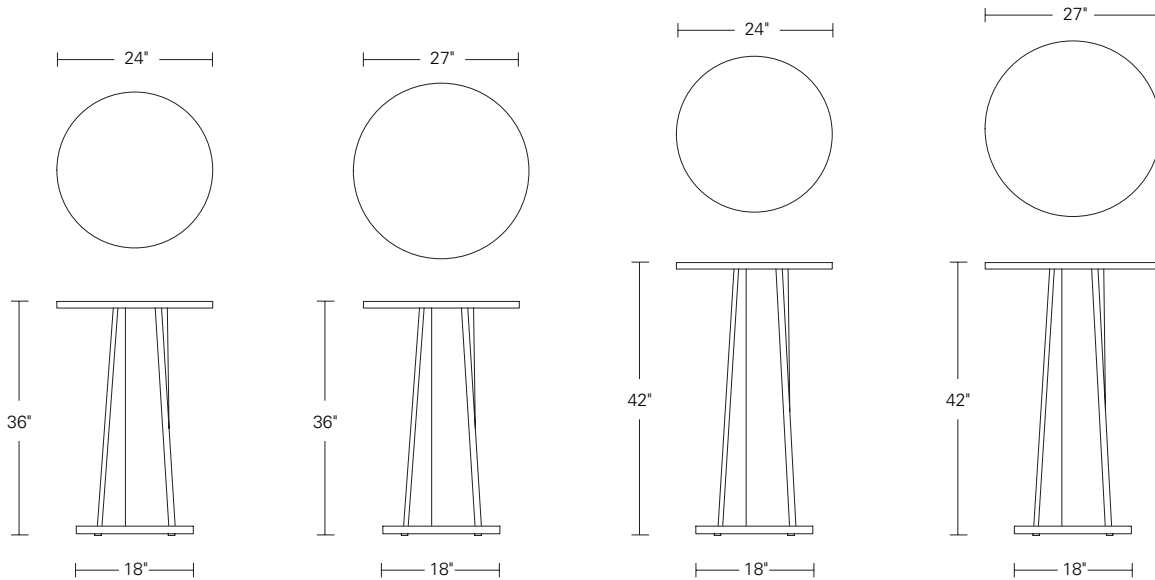

Gem Bar Tables:

- 18"W x 18"D x 24"H
- 16"W x 16"D x 22"H
- 14"W x 14"D x 20"H

DESCRIPTION	FINISH OPTIONS	
Gem Drink and Bar Tables: Solid wood top and column. Quartz base with felt glides. Custom Orders: Custom sizes, woods and finishes are available. Please request a price quotation.	Standard - Natural / Stained: Bronze Ash, Burnt Ash, Ebonized Ash, Grey Ash, Medium Mahogany, Oak, Bluff Oak, Desert Oak, Moka Oak, Grey Oak, Fumed Oak, Walnut, Medium Walnut, Dark Walnut, Ebonized Walnut, Grey Walnut, Silver Walnut, Terra Walnut, Bronze Walnut, Claro Toned Walnut.	Premium - Cerused / Bleached: Bleached Ash, Cerused Bronze Ash, Cerused Burnt Ash, Cerused Grey Ash, Cerused Dark Mahogany, Bleached Oak, Cerused Oak, Bleached Walnut, Cerused Walnut, Cerused Grey Walnut, Cerused Silver Walnut, Cerused Bronze Walnut.