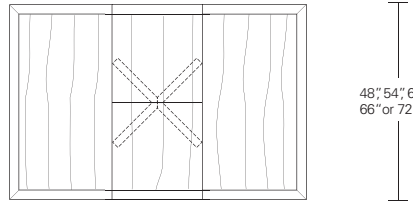

**VERONA ROUND TABLE**

**Verona Round Table**

42"W x 42"D x 29"H  
 48"W x 48"D x 29"H  
 54"W x 54"D x 29"H  
 60"W x 60"D x 29"H  
 66"W x 66"D x 29"H  
 72"W x 72"D x 29"H

**Round Extension Table (w/self-storing leaf)**

48"W (68" w/one 20" leaf) x 48"D x 29"H  
 54"W (74" w/one 20" leaf) x 54"D x 29"H  
 60"W (84" w/one 24" leaf) x 60"D x 29"H  
 66"W (90" w/one 24" leaf) x 66"D x 29"H  
 72"W (96" w/one 24" leaf) x 72"D x 29"H

**Split Base Round Extension Table**

48"W (96" w/two 24" leaves) x 48"D x 29"H  
 54"W (102" w/two 24" leaves) x 54"D x 29"H  
 60"W (108" w/two 24" leaves) x 60"D x 29"H  
 66"W (114" w/two 24" leaves) x 66"D x 29"H  
 72"W (120" w/two 24" leaves) x 72"D x 29"H

**Verona Square Table**

42"W x 42"D x 29"H  
 48"W x 48"D x 29"H  
 54"W x 54"D x 29"H  
 60"W x 60"D x 29"H  
 66"W x 66"D x 29"H  
 72"W x 72"D x 29"H

**Square Extension Table (w/self-storing leaf)**

48"W (68" w/one 20" leaf) x 48"D x 29"H  
 54"W (74" w/one 20" leaf) x 54"D x 29"H  
 60"W (84" w/one 24" leaf) x 60"D x 29"H  
 66"W (90" w/one 24" leaf) x 66"D x 29"H  
 72"W (96" w/one 24" leaf) x 72"D x 29"H