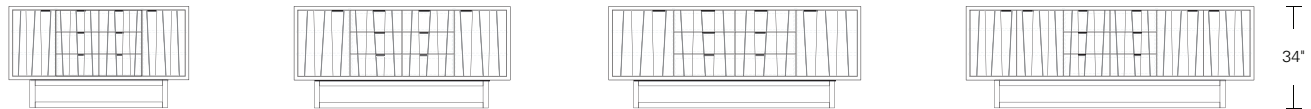

A60

A72

A84

A96

DESCRIPTION	FINISH OPTIONS	
Octave Casegoods: Veneer cabinet with mitered solid wood face frame. Sculpted solid wood fronts, drawers and doors. Solid wood base with levelers. Options: Drawer inserts, removable back with wire management. Satin brass, medium bronze, dark bronze, and satin stainless steel pulls. Contrasting base finish. Two tone finish. Custom Orders: Custom sizes, woods and finishes are available. Please request a price quotation.	Standard - Natural / Stained: Bronze Ash, Burnt Ash, Ebonized Ash, Grey Ash, Medium Mahogany, Oak, Bluff Oak, Desert Oak, Moka Oak, Grey Oak, Fumed Oak, Walnut, Medium Walnut, Dark Walnut, Ebonized Walnut, Grey Walnut, Silver Walnut, Terra Walnut, Bronze Walnut, Claro Toned Walnut.	Premium - Cerused / Bleached: Bleached Ash, Cerused Bronze Ash, Cerused Burnt Ash, Cerused Grey Ash, Cerused Dark Mahogany, Bleached Oak, Cerused Oak, Bleached Walnut, Cerused Walnut, Cerused Grey Walnut, Cerused Silver Walnut, Cerused Bronze Walnut.
Custom Finishes Claro Walnut Fronts- at additional cost.