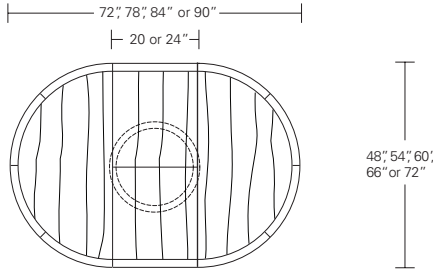

**Solstice Round Table**

42"W x 42"D x 29"H  
 48"W x 48"D x 29"H  
 54"W x 54"D x 29"H  
 60"W x 60"D x 29"H  
 66"W x 66"D x 29"H  
 72"W x 72"D x 29"H

**Round Extension Table (w/self-storing leaf)**

48"W (68"w/one 20"leaf) x 48"D x 29"H  
 54"W (74"w/one 20"leaf) x 54"D x 29"H  
 60"W (84"w/one 24"leaf) x 60"D x 29"H  
 66"W (90"w/one 24"leaf) x 66"D x 29"H  
 72"W (96"w/one 24"leaf) x 72"D x 29"H

**Split Base Round Extension Table**

48"W (96"w/two 24"leaves) x 48"D x 29"H  
 54"W (102"w/two 24"leaves) x 54"D x 29"H  
 60"W (108"w/two 24"leaves) x 60"D x 29"H  
 66"W (114"w/two 24"leaves) x 66"D x 29"H  
 72"W (120"w/two 24"leaves) x 72"D x 29"H

48"W (68"w/one 20"leaf) x 48"D x 29"H  
 54"W (74"w/one 20"leaf) x 54"D x 29"H  
 60"W (84"w/one 24"leaf) x 60"D x 29"H  
 66"W (90"w/one 24"leaf) x 66"D x 29"H  
 72"W (96"w/one 24"leaf) x 72"D x 29"H

**Round Extension Table (with self-storing leaf)**

48"W (68" w/one 20"leaf) x 48"D x 29 1/4"H  
54"W (74" w/one 20"leaf) x 54"D x 29 1/4"H  
60"W (84" w/one 24"leaf) x 60"D x 29 1/4"H  
66"W (90" w/one 24"leaf) x 66"D x 29 1/4"H  
72"W (96" w/one 24"leaf) x 72"D x 29 1/4"H