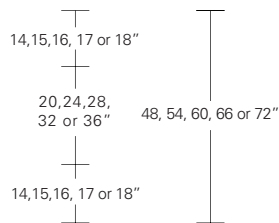

ROULETTE ROUND & SQUARE TABLES

42"W x 42"D x 29"H
48"W x 48"D x 29"H
54"W x 54"D x 29"H
60"W x 60"D x 29"H
66"W x 66"D x 29"H
72"W x 72"D x 29"H

48"W (68" w/one 20" leaf) x 48"D x 29"H
54"W (74" w/one 20" leaf) x 54"D x 29"H
60"W (84" w/one 24" leaf) x 60"D x 29"H
66"W (90" w/one 24" leaf) x 66"D x 29"H
72"W (96" w/one 24" leaf) x 72"D x 29"H

48"W (96" w/two 24" leaves) x 48"D x 29"H
54"W (102" w/two 24" leaves) x 54"D x 29"H
60"W (108" w/two 24" leaves) x 60"D x 29"H
66"W (114" w/two 24" leaves) x 66"D x 29"H
72"W (120" w/two 24" leaves) x 72"D x 29"H

42"W x 42"D x 29"H
48"W x 48"D x 29"H
54"W x 54"D x 29"H
60"W x 60"D x 29"H
66"W x 66"D x 29"H
72"W x 72"D x 29"H

48"W (68" w/one 20" leaf) x 48"D x 29"H
54"W (74" w/one 20" leaf) x 54"D x 29"H
60"W (84" w/one 24" leaf) x 60"D x 29"H
66"W (90" w/one 24" leaf) x 66"D x 29"H
72"W (96" w/one 24" leaf) x 72"D x 29"H

48"W (96" w/two 24" leaves) x 48"D x 29"H
54"W (102" w/two 24" leaves) x 54"D x 29"H
60"W (108" w/two 24" leaves) x 60"D x 29"H
66"W (114" w/two 24" leaves) x 66"D x 29"H
72"W (120" w/two 24" leaves) x 72"D x 29"H

Round

Base Only for Round or Square Top