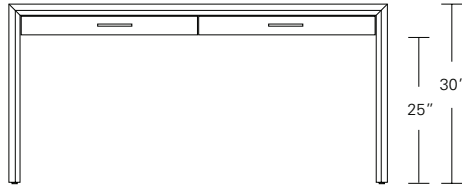

Desk

DESCRIPTION	FINISH OPTIONS	
Arris Desk & Console: Profiled and mitered solid wood frame with veneer top. Levelers. Options: Drawers, drawer dividers, shelves, Leather top, modesty panel, leg wire-chase, wood or metal grommets to match hardware. Satin brass, medium bronze, dark bronze, and satin or polished stainless steel pulls. Custom Orders: Custom sizes, woods and finishes are available. Please request a price quotation.	Standard - Natural / Stained: Bronze Ash, Burnt Ash, Ebonized Ash, Grey Ash, Medium Mahogany, Oak, Bluff Oak, Desert Oak, Moka Oak, Grey Oak, Fumed Oak, Walnut, Medium Walnut, Dark Walnut, Ebonized Walnut, Grey Walnut, Silver Walnut, Terra Walnut, Bronze Walnut, Claro Toned Walnut.	Premium - Cerused / Bleached: Bleached Ash, Cerused Bronze Ash, Cerused Burnt Ash, Cerused Grey Ash, Cerused Dark Mahogany, Bleached Oak, Cerused Oak, Bleached Walnut, Cerused Walnut, Cerused Grey Walnut, Cerused Silver Walnut, Cerused Bronze Walnut.