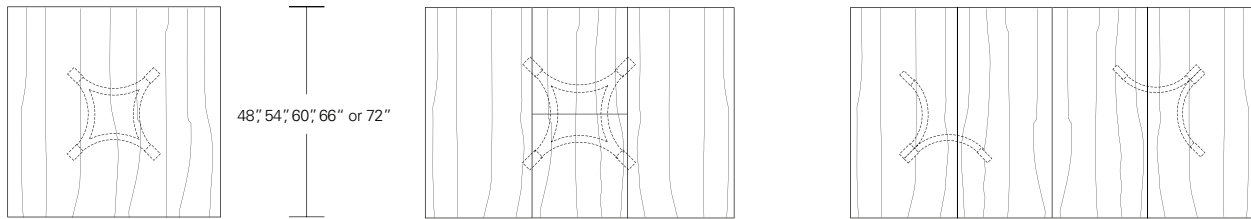

Nexus Square Table

48"W x 48"D x 29"H
54"W x 54"D x 29"H
60"W x 60"D x 29"H
66"W x 66"D x 29"H
72"W x 72"D x 29"H

Square Extension Table (with self storing leaf)

48"W (68" w/one 20" leaf) x 48"D x 29"H
54"W (74" w/one 20" leaf) x 54"D x 29"H
60"W (84" w/one 24" leaf) x 60"D x 29"H
66"W (90" w/one 24" leaf) x 66"D x 29"H
72"W (96" w/one 24" leaf) x 72"D x 29"H

Square Split Base Extension Table

48"W (96" w/two 24" leaves) x 48"D x 29"H
54"W (102" w/two 24" leaves) x 54"D x 29"H
60"W (108" w/two 24" leaves) x 60"D x 29"H
66"W (114" w/two 24" leaves) x 66"D x 29"H
72"W (120" w/two 24" leaves) x 72"D x 29"H