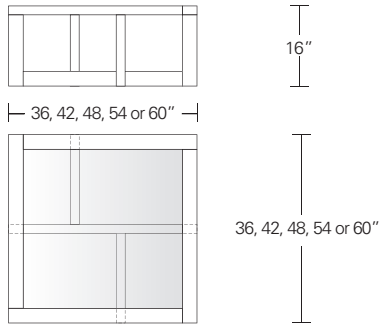

Square Cocktail Table with inset glass top
36"W x 36"D x 16"H
42"W x 42"D x 16"H
48"W x 48"D x 16"H
54"W x 54"D x 16"H
60"W x 60"D x 16"H