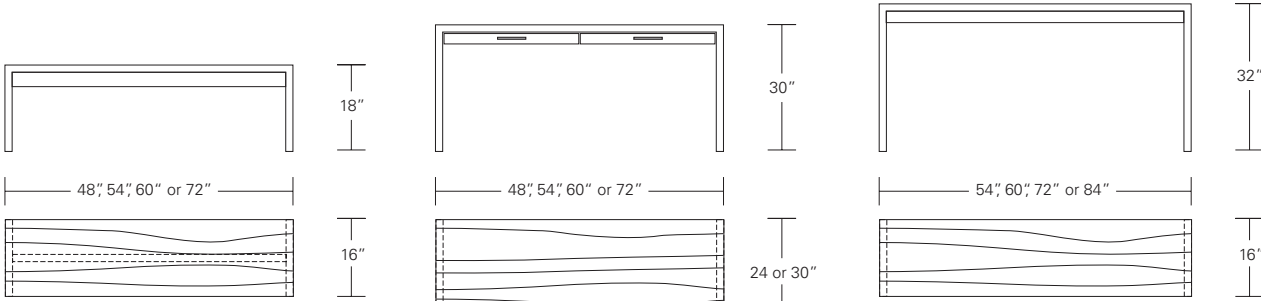

TIMBRE BENCH, CONSOLE, TABLE

**Table Bench**

24" W x 18" D x 18" H  
 30" W x 18" D x 18" H  
 36" W x 18" D x 18" H

**Side Table**

24" W x 18" D x 24" H  
 30" W x 18" D x 24" H  
 36" W x 18" D x 24" H

**Bench**