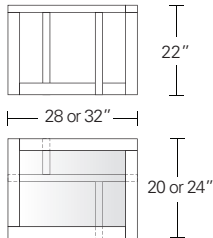

Side Table with inset glass top
28"W x 20"D x 22"H
32"W x 24"D x 22"H