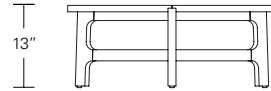

TRILLIUM COCKTAIL TABLE

Trillium 33
33" Diam Top x 13"H
Overall Diam w/ legs 35"

DESCRIPTION	FINISH OPTIONS	
Trillium Table: Veneer top with thick veneer edging. Solid wood base with levelers. Inlay Options: Dark bronze, medium bronze, satin brass or satin aluminum. Custom Orders: Custom sizes, woods and finishes are available. Please request a price quotation.	Standard - Natural / Stained: Bronze Ash, Burnt Ash, Ebonized Ash, Grey Ash, Medium Mahogany, Oak, Bluff Oak, Desert Oak, Moka Oak, Grey Oak, Fumed Oak, Walnut, Medium Walnut, Dark Walnut, Ebonized Walnut, Grey Walnut, Silver Walnut, Terra Walnut, Bronze Walnut, Claro Toned Walnut.	Premium - Cerused / Bleached: Bleached Ash, Cerused Bronze Ash, Cerused Burnt Ash, Cerused Grey Ash, Cerused Dark Mahogany, Bleached Oak, Cerused Oak, Bleached Walnut, Cerused Walnut, Cerused Grey Walnut, Cerused Silver Walnut, Cerused Bronze Walnut.