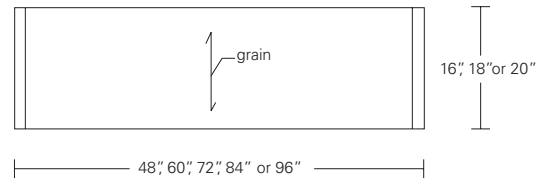

CONTOUR BUFFET, SIDEBOARD, CONSOLE

Contour Buffet 60"W x 21"D x 32"H
72"W x 21"D x 32"H
84"W x 21"D x 32"H

Contour Console 48"W x 16"D x 30"H
60"W x 18"D x 30"H
72"W x 18"D x 30"H
84"W x 20"D x 36"H
96"W x 20"D x 36"H