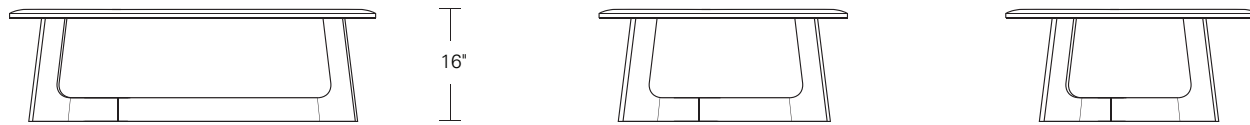

**KEMIZO SQUARE COCKTAIL TABLE**

**48W x 48D x 16H**

Shown in Terra Walnut.

The Kemizo Cocktail Table features a diagonal base stretcher with acute and obtuse leg angles, rounded corners, and softened profiles. Available in a range of square, round and rectangular sizes in 32 standard finishes and optional metal inlay.