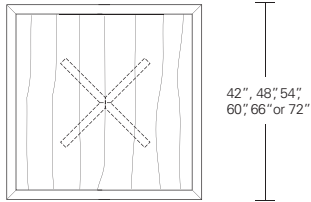

Verona Square Table

42"W x 42"D x 29"H
48"W x 48"D x 29"H
54"W x 54"D x 29"H
60"W x 60"D x 29"H
66"W x 66"D x 29"H
72"W x 72"D x 29"H