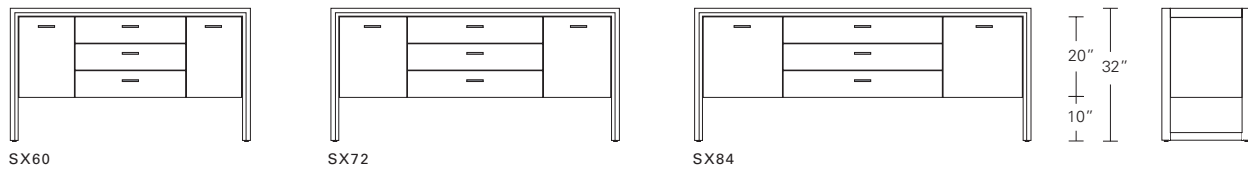

SX60
Arris Sled Sideboard