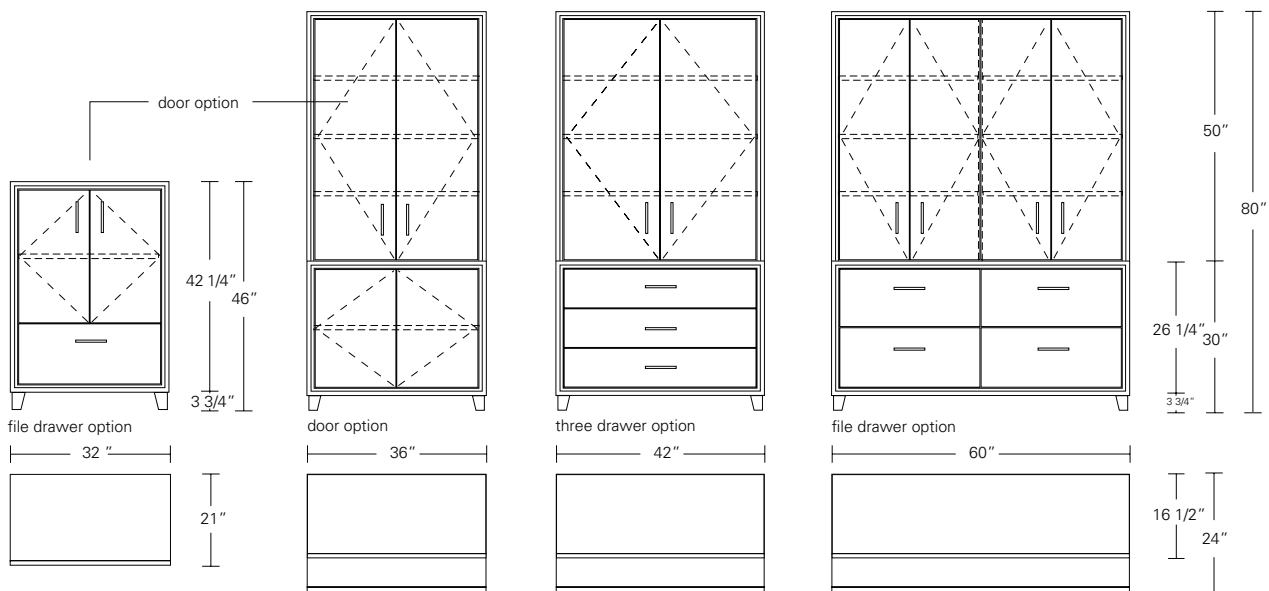

Arris Cabinet

DESCRIPTION	FINISH OPTIONS	
Arris Cabinet: Veneer cabinet with profiled and mitered solid wood face frame. Square tapered feet with levelers. Adjustable shelves and choice of drawers. Options: Pocket doors, drawer inserts, vented removable back & wire management. Satin brass, medium bronze, dark bronze, and satin or polished stainless steel pulls. Custom Orders: Custom sizes, woods and finishes are available. Please request a price quotation.	Standard - Natural / Stained: Bronze Ash, Burnt Ash, Ebonyed Ash, Grey Ash, Medium Mahogany, Oak, Bluff Oak, Desert Oak, Moka Oak, Grey Oak, Fumed Oak, Walnut, Medium Walnut, Dark Walnut, Ebonyed Walnut, Grey Walnut, Silver Walnut, Terra Walnut, Bronze Walnut, Claro Toned Walnut.	Premium - Cerused / Bleached: Bleached Ash, Cerused Bronze Ash, Cerused Burnt Ash, Cerused Grey Ash, Cerused Dark Mahogany, Bleached Oak, Cerused Oak, Bleached Walnut, Cerused Walnut, Cerused Grey Walnut, Cerused Silver Walnut, Cerused Bronze Walnut.
	Custom Finishes Opaque Satin Lacquer for Fronts.