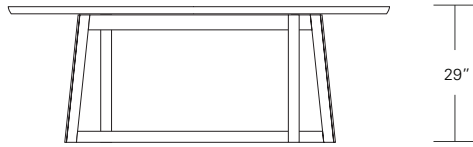

ROULETTE TABLE