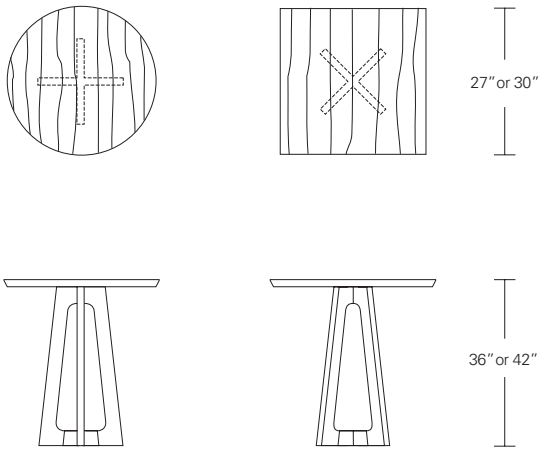

**Split Base Square Extension Table**

48"W (96" w/two 24" leaves) x 48"D x 29"H  
 54"W (102" w/two 24" leaves) x 54"D x 29"H  
 60"W (108" w/two 24" leaves) x 60"D x 29"H  
 66"W (114" w/two 24" leaves) x 66"D x 29"H  
 72"W (120" w/two 24" leaves) x 72"D x 29"H

**VERONA CAFE TABLE**

**30W x 30D x 42H**

Shown in Dark Walnut with  
Cadet Bar Stools.

The Verona Cafe Table's tall tapered base is formed with modern fluid lines connecting the legs and criss-crossing stretchers. The solid wood table top with beveled profile compliments the divergent angles of the table base. Verona Cafe Tables are available in round or square versions in two heights and in a wide selection of finishes.