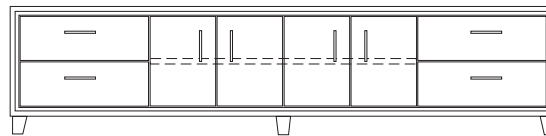

DESCRIPTION	FINISH OPTIONS	
Arris Casegoods: Veneer cabinet with profiled and mitered solid wood face frame. One adjustable shelf behind each door. Square tapered feet with levelers. Options: Pocket doors, drawer inserts, vented removable back & wire management. Rectangular D pulls in satin brass, medium bronze, dark bronze, and satin or polished stainless steel. Opaque satin lacquer fronts, two tone finish. Custom Orders: Custom sizes, woods and finishes are available. Please request a price quotation.	Standard - Natural / Stained: Bronze Ash, Burnt Ash, Ebonized Ash, Grey Ash, Medium Mahogany, Oak, Bluff Oak, Desert Oak, Moka Oak, Grey Oak, Fumed Oak, Walnut, Medium Walnut, Dark Walnut, Ebonized Walnut, Grey Walnut, Silver Walnut, Terra Walnut, Bronze Walnut, Claro Toned Walnut.	Premium - Cerused / Bleached: Bleached Ash, Cerused Bronze Ash, Cerused Burnt Ash, Cerused Grey Ash, Cerused Dark Mahogany, Bleached Oak, Cerused Oak, Bleached Walnut, Cerused Walnut, Cerused Grey Walnut, Cerused Silver Walnut, Cerused Bronze Walnut.
	Custom Finishes Opaque Satin Lacquer for Fronts.