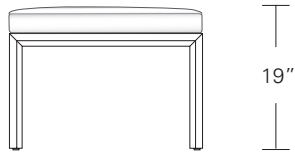

Shown with  
Arris Console

**ARRIS OTTOMAN**

**27W x 17D x 19H**

Shown in Walnut in COL and optional top stitching.

The Arris Ottoman has a simple yet compelling modern form. Its comfortable upholstered cushion rests upon a mitered mobius like faceted frame. A perfect companion piece for other Arris designs or by itself.