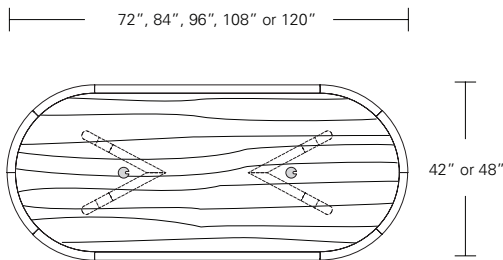

**CAMEO RACETRACK TABLE**

96W x 42D x 29H

Shown in Walnut with  
Dark Bronze inlay.

The Cameo Table features sweeping circular cut-outs in its solid wood table base. The negative space created forms a compelling visual design matrix. The Cameo is available in several sizes, shapes and in fixed or extension versions. An optional metal inlay outlines the table top and the edges of the table base.

**Rectangular Table**

**Extension Table**

**Racetrack Table**

**Racetrack Extension Table**

72"W x 42"D x 29"H  
 84"W x 42"D x 29"H  
 96"W x 42"D x 29"H  
 108"W x 42"D x 29"H  
 120"W x 48"D x 29"H

72"W (96" w/one leaf, 120" w/two 24" leaves) x 42"D x 29 1/4"H  
 84"W (108" w/one leaf, 132" w/two 24" leaves) x 42"D x 29 1/4"H  
 96"W (120" w/one leaf, 144" w/two 24" leaves) x 42"D x 29 1/4"H  
 108"W (132" w/one leaf, 156" w/two 24" leaves) x 42"D x 29 1/4"H  
 120"W (144" w/one leaf, 168" w/two 24" leaves) x 48"D x 29 1/4"H