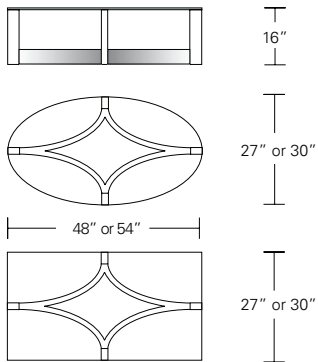

Base Only for Oval or Rectangular Top

48"W x 27"D x 16"H
54"W x 30"D x 16"H