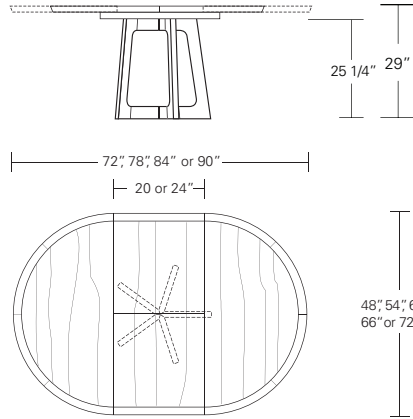

**Verona Extension Table**

72"W (104"w/two 16"leaves) x 38"D x 29"H  
 84"W (120"w/two 18"leaves) x 40"D x 29"H  
 96"W (132"w/two 18"leaves) x 42"D x 29"H  
 108"W (144"w/two 18"leaves) x 44"D x 29"H  
 120"W (156"w/two 18"leaves) x 48"D x 29"H

**VERONA ROUND TABLE**

**60W x 60D x 29H**

Shown in Grey Walnut with optional Medium Bronze Inlay.

The Verona Round Table features a tapered, 5 legged star base which intersects at the table's center point. The table top's beveled profile compliments the divergent angles of the table base. Verona tables are available in a variety of shapes and sizes, fixed or extension versions and in a wide selection of finishes.

**VERONA ROUND TABLE**

**Verona Round Table**

42"W x 42"D x 29"H  
 48"W x 48"D x 29"H  
 54"W x 54"D x 29"H  
 60"W x 60"D x 29"H  
 66"W x 66"D x 29"H  
 72"W x 72"D x 29"H

**Round Extension Table (w/self-storing leaf)**

48"W (68" w/one 20" leaf) x 48"D x 29"H  
 54"W (74" w/one 20" leaf) x 54"D x 29"H  
 60"W (84" w/one 24" leaf) x 60"D x 29"H  
 66"W (90" w/one 24" leaf) x 66"D x 29"H  
 72"W (96" w/one 24" leaf) x 72"D x 29"H