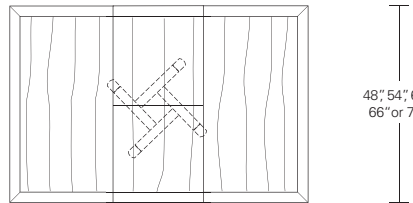

Square Extension Table (w/self-storing leaf)

48" W (68" w/one 20" leaf) x 48" D x 29" H
54" W (74" w/one 20" leaf) x 54" D x 29" H
60" W (84" w/one 24" leaf) x 60" D x 29" H
66" W (90" w/one 24" leaf) x 66" D x 29" H
72" W (96" w/one 24" leaf) x 72" D x 29" H