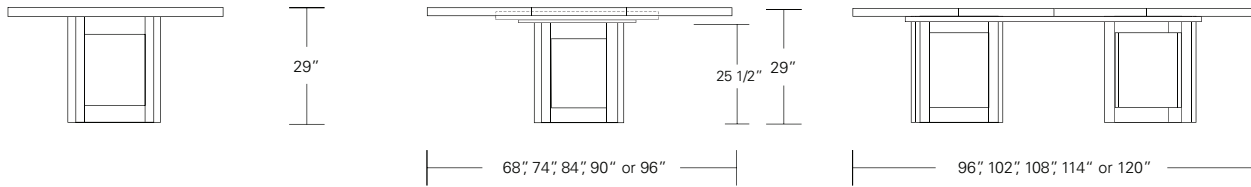

Nested position

Extended with one leaf

Extended with two leaves

**NEXUS SQUARE EXTENSION TABLE - SPLIT BASE**

**54W x 54D x 29H  
(78W-1 LEAF, 102W-2 LEAVES)**

Shown in Dark Walnut.

This table's precise yet simple base form begins with curved wood stretchers that are masterfully bisected then joined to the table's legs. As leaves are added, the pedestal base divides on a diagonal axis. The flexibility of the design is a perfect match for a multiplicity of dining needs.