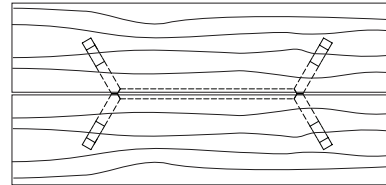

Extension version  
with leaves added

**DUETTE TABLE - STANDARD/EXTENSION**

**84W x 40D x 29H**

Shown in Walnut.

The Duette Table comes standard with a hand matched, solid wood multi-plank top. The natural variations of each board present an organic blend of wood grain across the table top. The extension version has a pull-out apron which supports the end matched leaves.

**Duette Table**

72"W x 38"D x 29"H  
 84"W x 40"D x 29"H  
 96"W x 42"D x 29"H

**Duette Live Edge Option**

**Duette Butterfly Option**

**Duette Extension Table**

72"W (104" w/two 16" leaves) x 38"D x 29"H  
 84"W (116" w/two 16" leaves) x 40"D x 29"H  
 96"W (128" w/two 16" leaves) x 42"D x 29"H  
 Continuous grain upon availability