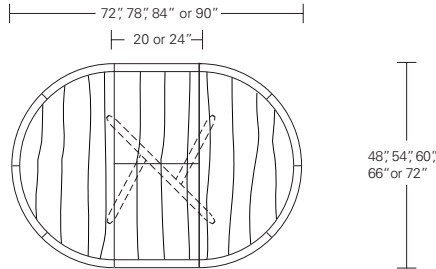

**Kemizo Table**

- 72" W x 42" D x 29" H
- 84" W x 42" D x 29" H
- 96" W x 42" D x 29" H
- 108" W x 42" D x 29" H
- 120" W x 48" D x 29" H

**Kemizo Extension Table**

- 72" W (104" w/two 16" leaves) x 42" D x 29 1/4" H
- 84" W (120" w/two 18" leaves) x 42" D x 29 1/4" H
- 96" W (132" w/two 18" leaves) x 42" D x 29 1/4" H
- 108" W (144" w/two 18" leaves) x 42" D x 29 1/4" H
- 120" W (156" w/two 18" leaves) x 48" D x 29 1/4" H

**Kemizo Round Table**

42"W x 42"D x 29"H  
 48"W x 48"D x 29"H  
 54"W x 54"D x 29"H  
 60"W x 60"D x 29"H  
 66"W x 66"D x 29"H  
 72"W x 72"D x 29"H

**Round Extension Table (w/self-storing leaf)**

48"W (68"w/one 20"leaf) x 48"D x 29"H  
 54"W (74"w/one 20"leaf) x 54"D x 29"H  
 60"W (84"w/one 24"leaf) x 60"D x 29"H  
 66"W (90"w/one 24"leaf) x 66"D x 29"H  
 72"W (96"w/one 24"leaf) x 72"D x 29"H

**Split Base Round Extension Table**

48"W (96"w/two 24"leaves) x 48"D x 29"H  
 54"W (102"w/two 24"leaves) x 54"D x 29"H  
 60"W (108"w/two 24"leaves) x 60"D x 29"H  
 66"W (114"w/two 24"leaves) x 66"D x 29"H  
 72"W (120"w/two 24"leaves) x 72"D x 29"H