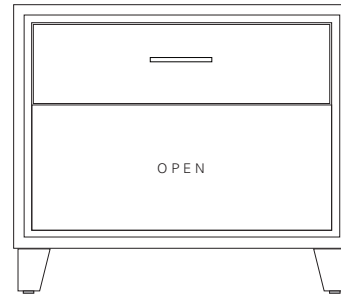

Arris Night Cabinet C
(one drawer, open below)