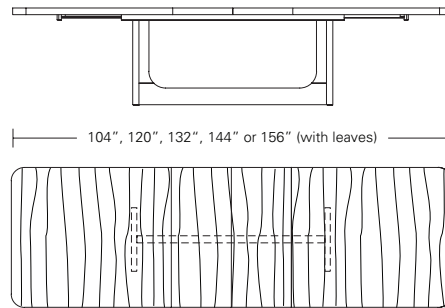

**Standard Table**

- 72"W x 38"D x 29"H
- 84"W x 40"D x 29"H
- 96"W x 42"D x 29"H
- 108"W x 44"D x 29"H
- 120"W x 48"D x 29"H

**Split Base Extension Table**

- 72"W (96" w/one leaf, 120" w/two 24" leaves) x 38"D x 29 1/4"H
- 84"W (108" w/one leaf, 132" w/two 24" leaves) x 40"D x 29 1/4"H
- 96"W (120" w/one leaf, 144" w/two 24" leaves) x 42"D x 29 1/4"H
- 108"W (132" w/one leaf, 156" w/two 24" leaves) x 44"D x 29 1/4"H
- 120"W (144" w/one leaf, 168" w/two 24" leaves) x 48"D x 29 1/4"H

### Bruneau Table

72"W x 38"D x 29"H      108"W x 44"D x 29"H  
 84"W x 40"D x 29"H      120"W x 48"D x 29"H  
 96"W x 42"D x 29"H

### Bruneau Extension Table E (w/ end caps)

72"W (104"w/two 16"leaves) x 38"D x 29"H  
 84"W (120"w/two 18"leaves) x 40"D x 29"H  
 96"W (132"w/two 18"leaves) x 42"D x 29"H  
 108"W (144"w/two 18"leaves) x 44"D x 29"H  
 120"W (156"w/two 18"leaves) x 48"D x 29"H

### Bruneau Extension Table C (w/ leaves in center)

72"W (104"w/two 16"leaves) x 38"D x 29 1/4"H  
 84"W (120"w/two 18"leaves) x 40"D x 29 1/4"H  
 96"W (132"w/two 18"leaves) x 42"D x 29 1/4"H  
 108"W (144"w/two 18"leaves) x 44"D x 29 1/4"H  
 120"W (156"w/two 18"leaves) x 48"D x 29 1/4"H