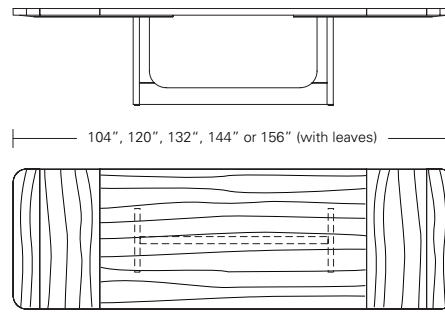

48"W (68"w/one 20"leaf) x 48"D x 29"H  
 54"W (74"w/one 20"leaf) x 54"D x 29"H  
 60"W (84"w/one 24"leaf) x 60"D x 29"H  
 66"W (90"w/one 24"leaf) x 66"D x 29"H  
 72"W (96"w/one 24"leaf) x 72"D x 29"H

**BRUNEAU EXTENSION TABLE**

**96W x 42D x 29.25H  
(132" w/2 18" LEAVES)**

Shown in Walnut with Medium Bronze metal.

The Bruneau Extension "E" features pull-out end caps with radiused corners to add the table leaves. The metal end caps create a linear closure to the open ends of the modern trestle base. Available in extension or in fixed versions in a wide range of sizes and finishes.

### Bruneau Table

72"W x 38"D x 29"H      108"W x 44"D x 29"H  
 84"W x 40"D x 29"H      120"W x 48"D x 29"H  
 96"W x 42"D x 29"H

### Bruneau Extension Table E (w/ end caps)

72"W (104"w/two 16"leaves) x 38"D x 29"H  
 84"W (120"w/two 18"leaves) x 40"D x 29"H  
 96"W (132"w/two 18"leaves) x 42"D x 29"H  
 108"W (144"w/two 18"leaves) x 44"D x 29"H  
 120"W (156"w/two 18"leaves) x 48"D x 29"H