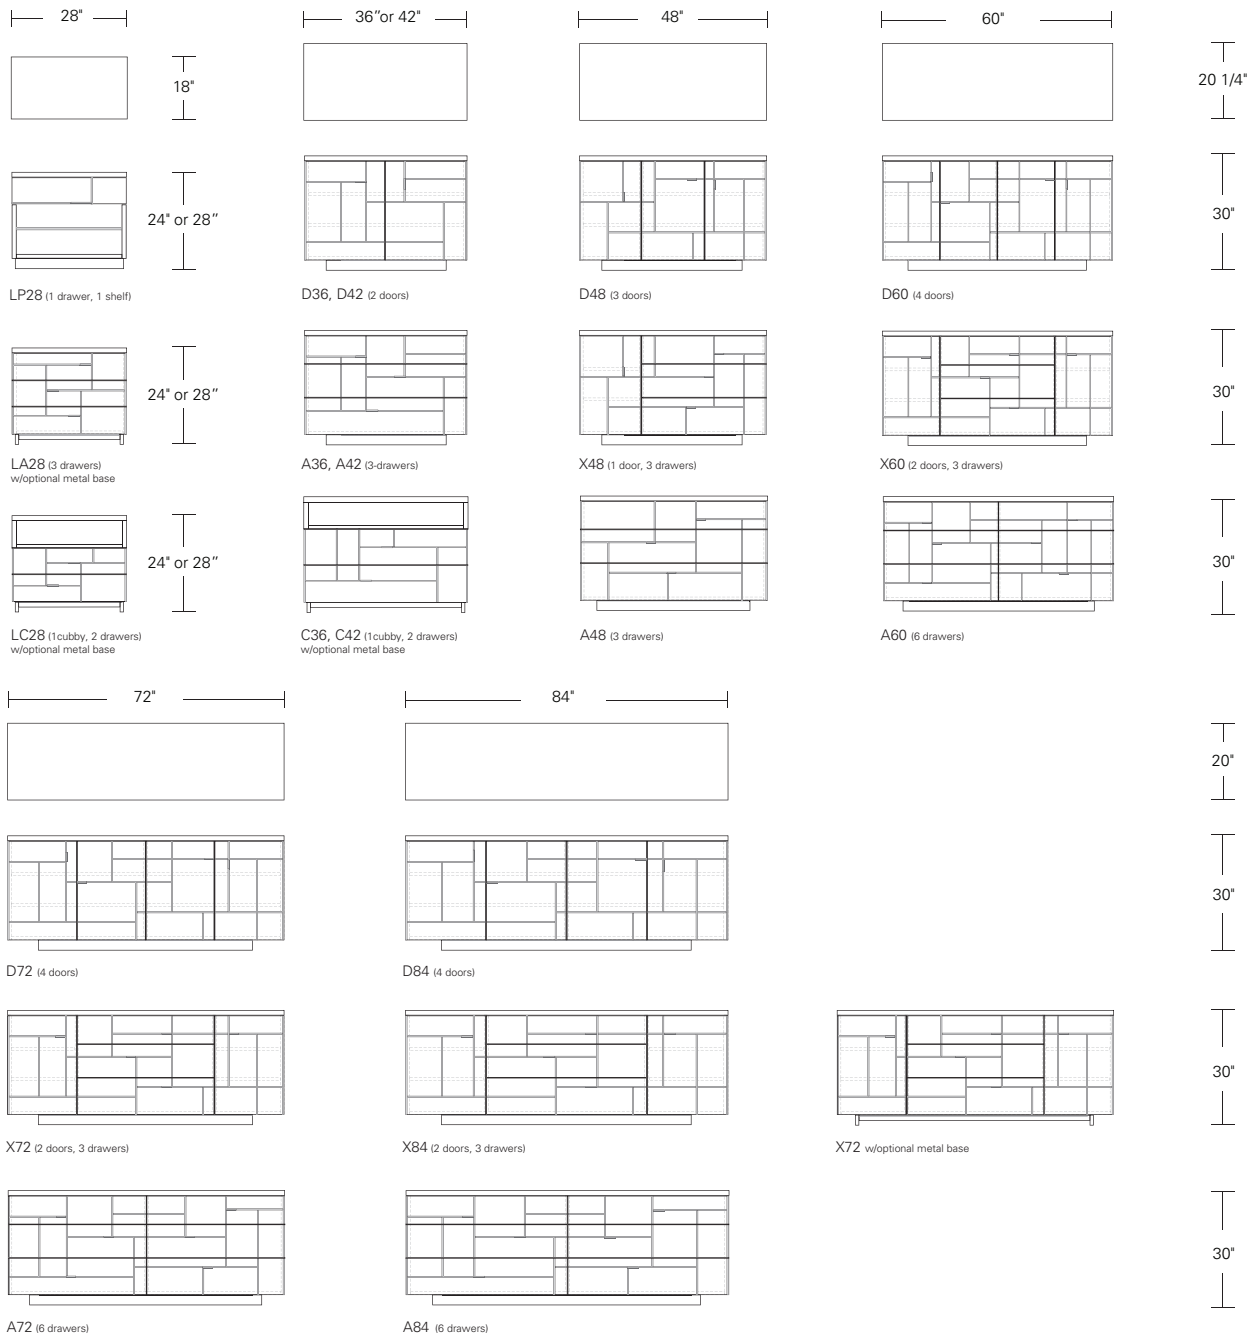

FRETWORK CASEGOODS

DESCRIPTION	FINISH OPTIONS	
Fretwork Casegoods: Veneer cabinet with veneered fronts and raised metal inlay. Integrated pulls. Adjustable shelves behind doors. Soft-close doors and drawers. Solid wood base with levelers. Inlay / Pull Options: Dark bronze, medium bronze, satin brass or satin stainless steel. Options: File drawers, drawer inserts, removable back with wire management. Contrasting wood base or optional metal base in four finishes. Custom Orders: Custom sizes, woods and finishes are available. Please request a price quotation.	Standard - Natural / Stained: Bronze Ash, Burnt Ash, Ebonized Ash, Grey Ash, Medium Mahogany, Oak, Bluff Oak, Desert Oak, Moka Oak, Grey Oak, Fumed Oak, Walnut, Medium Walnut, Dark Walnut, Ebonized Walnut, Grey Walnut, Silver Walnut, Terra Walnut, Bronze Walnut, Claro Toned Walnut.	Premium - Cerused / Bleached: Bleached Ash, Cerused Bronze Ash, Cerused Burnt Ash, Cerused Grey Ash, Cerused Dark Mahogany, Bleached Oak, Cerused Oak, Bleached Walnut, Cerused Walnut, Cerused Grey Walnut, Cerused Silver Walnut, Cerused Bronze Walnut.
	Metal Base Optional Metal Base in Satin Brass, Satin Stainless Steel or Dark Bronze- at additional cost