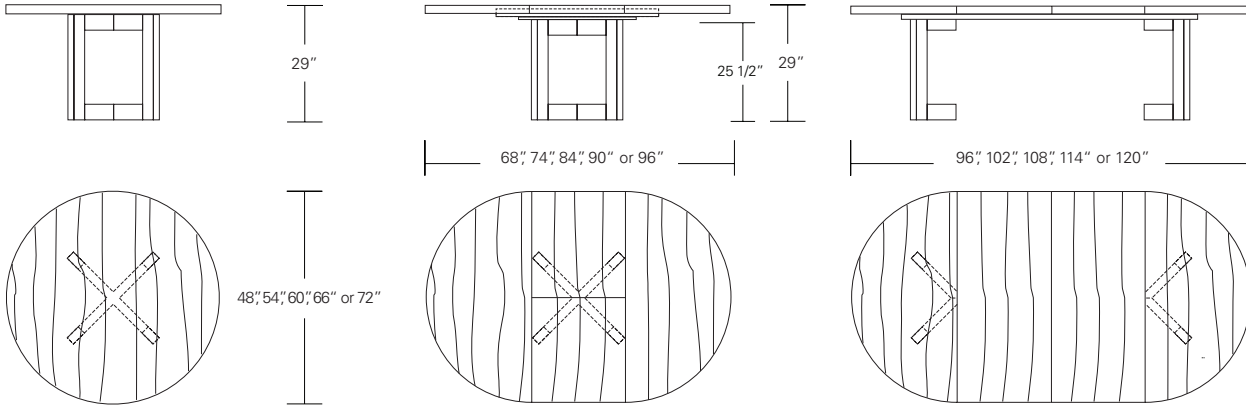

POINTE ROUND & SQUARE TABLE

Pointe Round Table

42"W x 42"D x 29"H
48"W x 48"D x 29"H
54"W x 54"D x 29"H
60"W x 60"D x 29"H
66"W x 66"D x 29"H
72"W x 72"D x 29"H

Round Extension Table (with self storing leaf)

48"W (68" w/one 20" leaf) x 48"D x 29"H
54"W (74" w/one 20" leaf) x 54"D x 29"H
60"W (84" w/one 24" leaf) x 60"D x 29"H
66"W (90" w/one 24" leaf) x 66"D x 29"H
72"W (96" w/one 24" leaf) x 72"D x 29"H

Round Split Base Extension Table

48"W (96" w/two 24" leaves) x 48"D x 29"H
54"W (102" w/two 24" leaves) x 54"D x 29"H
60"W (108" w/two 24" leaves) x 60"D x 29"H
66"W (114" w/two 24" leaves) x 66"D x 29"H
72"W (120" w/two 24" leaves) x 72"D x 29"H