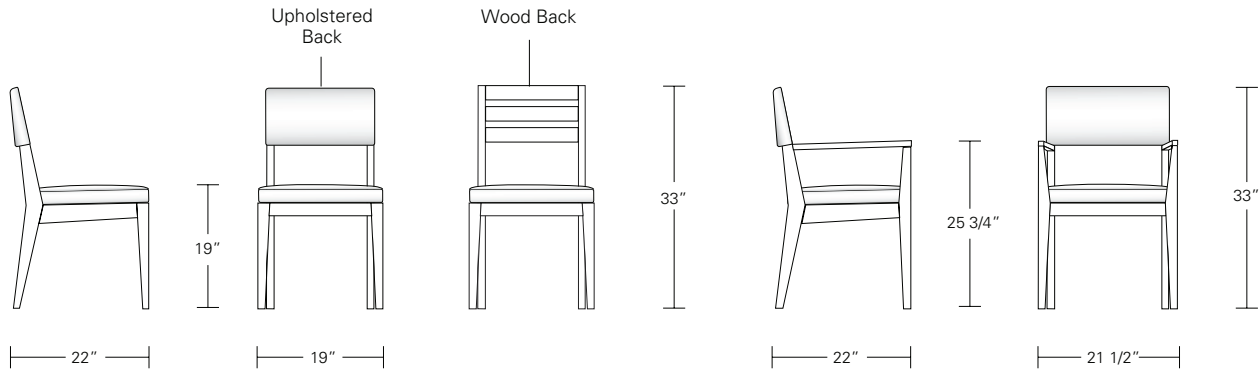

Cadet Chair

19"W x 22"D x 33"H

Cadet Arm Chair

21 1/2"W x 22"D x 33"H