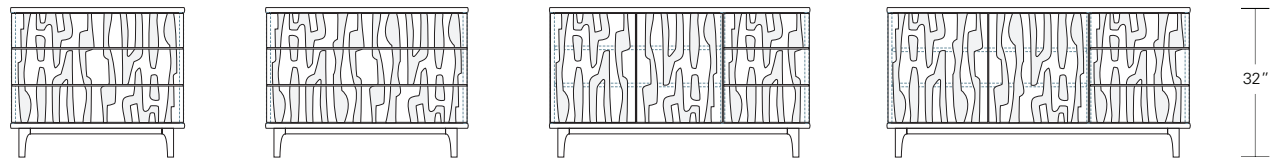

A36 - 3 drawers

A42 - 3 drawers

X 54 - 2 doors and 3 drawers

X63 - 2 doors and 3 drawers