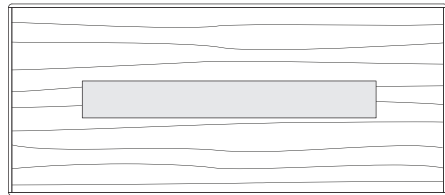

**PUENTE TABLE**

**84W x 42D x 29H**

Shown in Medium Walnut w/optional solid wood top and stone inset.

With its bridge-like structure, the Puente Table combines strength and resilience in a functional design. Angled frame legs and a connecting stretcher with radius details add refinement, while an optional stone inset allows safe placement of hot kitchenware.

**Puente Table**

- 72"W x 42"D x 29"H
- 84"W x 42"D x 29"H
- 96"W x 42"D x 29"H
- 108"W x 42"D x 29"H
- 120"W x 48"D x 29"H

**Puente Extension Table**

- 72"W (104"w/two 16"leaves) x 42"D x 29 1/4"H
- 84"W (120"w/two 18"leaves) x 42"D x 29 1/4"H
- 96"W (132"w/two 18"leaves) x 42"D x 29 1/4"H
- 108"W (144"w/two 18"leaves) x 42"D x 29 1/4"H
- 120"W (156"w/two 18"leaves) x 48"D x 29 1/4"H