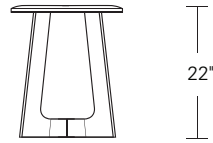

KEMIZO SIDE TABLES

Square
18"W x 18"D x 22"H