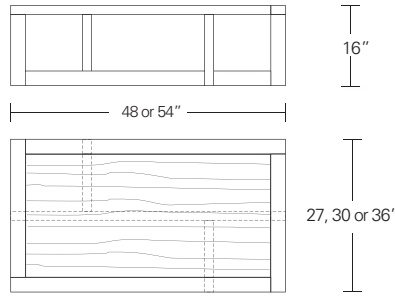

Rectangular Cocktail Table with wood top
48"W x 27"D x 16"H
54"W x 30"D x 16"H
60"W x 36"D x 16"H