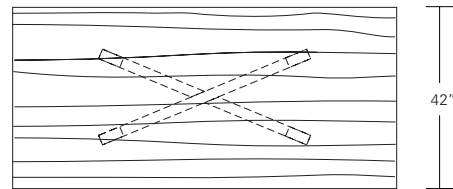

Duette Table X Base

72\"/>

DESCRIPTION	FINISH OPTIONS	
Duette Table: Solid wood table top. Solid wood base with levelers. Options: Extension version. Butterfly inlay in satin brass, dark bronze or satin stainless steel. Custom Orders: Custom sizes, woods and finishes are available. Please request a price quotation.	Standard - Natural / Stained: Bronze Ash, Burnt Ash, Ebonized Ash, Grey Ash, Medium Mahogany, Oak, Bluff Oak, Desert Oak, Moka Oak, Grey Oak, Fumed Oak, Walnut, Medium Walnut, Dark Walnut, Ebonized Walnut, Grey Walnut, Silver Walnut, Terra Walnut, Bronze Walnut, Claro Toned Walnut.	Premium - Cerused / Bleached: Bleached Ash, Cerused Bronze Ash, Cerused Burnt Ash, Cerused Grey Ash, Cerused Dark Mahogany, Bleached Oak, Cerused Oak, Bleached Walnut, Cerused Walnut, Cerused Grey Walnut, Cerused Silver Walnut, Cerused Bronze Walnut.
	Custom Finishes Claro Walnut table top with square edge- at additional cost. Claro Walnut* table top with live edge (square only).- at additional cost.