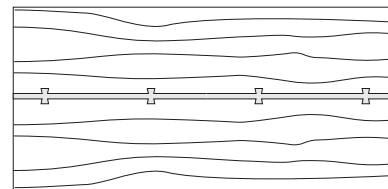

Duette Butterfly Option