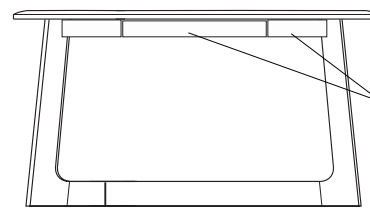

**KEMIZO CONSOLE WITH DRAWER**

**60 W x 18 D x 32 H**

Shown in Fumed Oak with optional Satin Brass inlay and drawer.

The Kemizo Console features a diagonal base stretcher with intersecting legs, rounded corners, and soft profiles. This tour-de-force version includes a metal inlay option outlining the entire table in addition to a recessed drawer and apron detail.