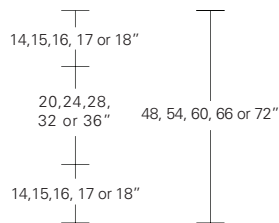

ROULETTE ROUND & SQUARE TABLES

Roulette Round Table

42" W x 42" D x 29" H
48" W x 48" D x 29" H
54" W x 54" D x 29" H
60" W x 60" D x 29" H
66" W x 66" D x 29" H
72" W x 72" D x 29" H

Round Extension Table (w/self-storing leaf)

48" W (68" w/one 20" leaf) x 48" D x 29" H
54" W (74" w/one 20" leaf) x 54" D x 29" H
60" W (84" w/one 24" leaf) x 60" D x 29" H
66" W (90" w/one 24" leaf) x 66" D x 29" H
72" W (96" w/one 24" leaf) x 72" D x 29" H

Round Split Base Extension Table

48" W (96" w/two 24" leaves) x 48" D x 29" H
54" W (102" w/two 24" leaves) x 54" D x 29" H
60" W (108" w/two 24" leaves) x 60" D x 29" H
66" W (114" w/two 24" leaves) x 66" D x 29" H
72" W (120" w/two 24" leaves) x 72" D x 29" H

Roulette Square Table

42" W x 42" D x 29" H
48" W x 48" D x 29" H
54" W x 54" D x 29" H
60" W x 60" D x 29" H
66" W x 66" D x 29" H
72" W x 72" D x 29" H

Square Extension Table (w/self-storing leaf)

48" W (68" w/one 20" leaf) x 48" D x 29" H
54" W (74" w/one 20" leaf) x 54" D x 29" H
60" W (84" w/one 24" leaf) x 60" D x 29" H
66" W (90" w/one 24" leaf) x 66" D x 29" H
72" W (96" w/one 24" leaf) x 72" D x 29" H

Square Split Base Extension Table

48" W (96" w/two 24" leaves) x 48" D x 29" H
54" W (102" w/two 24" leaves) x 54" D x 29" H
60" W (108" w/two 24" leaves) x 60" D x 29" H
66" W (114" w/two 24" leaves) x 66" D x 29" H
72" W (120" w/two 24" leaves) x 72" D x 29" H

Lazy Susan Option

Round

Base Only for Round or Square Top