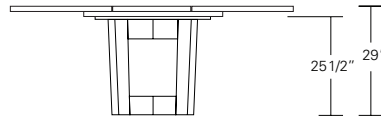

**DUETTE ROUND & SQUARE TABLES**

29"

48", 54", 60", 66" or 72"

48", 54", 60",  
66" or 72"

**Duette Round Table**

48"W x 48"D x 29"H  
54"W x 54"D x 29"H  
60"W x 60"D x 29"H  
66"W x 66"D x 29"H  
72"W x 72"D x 29"H

25 1/2" 29"

68", 74", 84", 90" or 96"

48", 54", 60",  
66" or 72"

**Duette Round Extension Table (with one leaf)**

48"W (68" w/one 20" leaf) x 48"D x 29"H  
54"W (74" w/one 20" leaf) x 54"D x 29"H  
60"W (84" w/one 24" leaf) x 60"D x 29"H  
66"W (90" w/one 24" leaf) x 66"D x 29"H  
72"W (96" w/one 24" leaf) x 72"D x 29"H