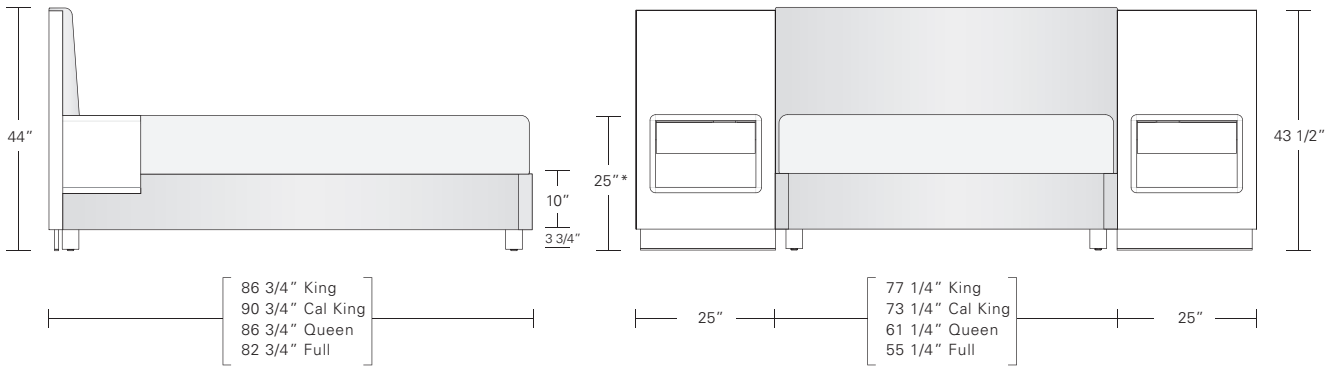

Napa Bed 2

**NAPA BED ENSEMBLE 1 & 2**

**KING 127W x 87D x 44H**

Shown in Desert Oak

The Napa Bed 1 & 2 feature a stand alone fully upholstered bed set on four solid wood round feet. Two wood side panels with floating night tables (attached to the wall) flank each side of the bed. Power hubs inside the cubby or inside the drawer provide power options. Customizations upon request.