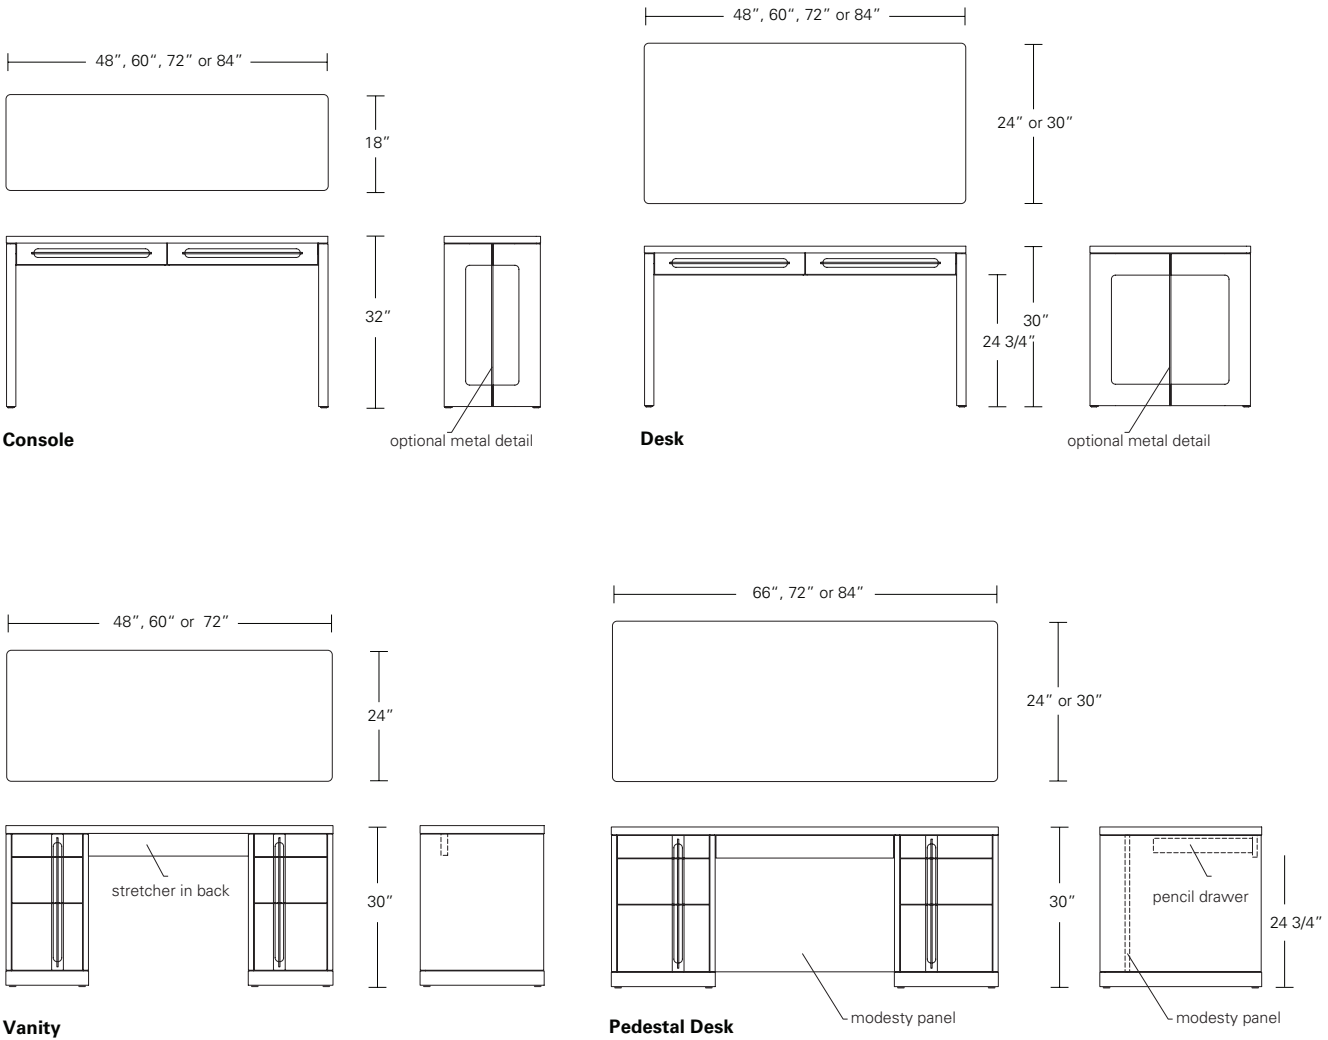

DESCRIPTION	FINISH OPTIONS	
Bruneau Console, Desks & Vanity: Veneer Cabinet with radiused corners and veneered fronts. Integrated pulls in covered solid wood vertical members with metal inlay. Soft Close doors and drawers. Solid wood base with levelers. Options: Integrated metal pull and optional metal detail on leg in satin brass, medium bronze, dark bronze, or satin aluminum. Custom Orders: Custom sizes, woods and finishes are available. Please request a price quotation.	Standard - Natural / Stained: Bronze Ash, Burnt Ash, Ebonized Ash, Grey Ash, Medium Mahogany, Oak, Bluff Oak, Desert Oak, Moka Oak, Grey Oak, Fumed Oak, Walnut, Medium Walnut, Dark Walnut, Ebonized Walnut, Grey Walnut, Silver Walnut, Terra Walnut, Bronze Walnut, Claro Toned Walnut.	Premium - Cerused / Bleached: Bleached Ash, Cerused Bronze Ash, Cerused Burnt Ash, Cerused Grey Ash, Cerused Dark Mahogany, Bleached Oak, Cerused Oak, Bleached Walnut, Cerused Walnut, Cerused Grey Walnut, Cerused Silver Walnut, Cerused Bronze Walnut.