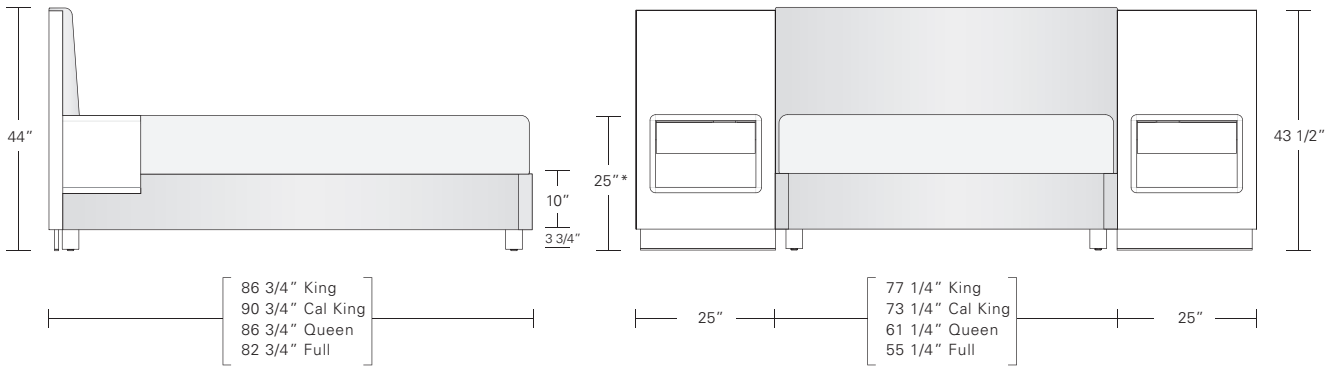

Napa Bed Ensemble 1 - Square Corners on Headboard, Night Cabinet 1