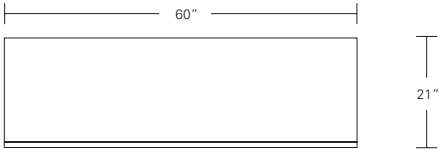

Arris Media Console