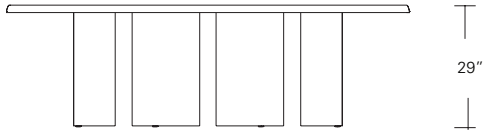

**Standard Table**

- 72"W x 38"D x 29"H
- 84"W x 40"D x 29"H
- 96"W x 42"D x 29"H
- 108"W x 44"D x 29"H
- 120"W x 48"D x 29"H

**Split Base Extension Table**

- 72"W (96" w/one leaf, 120" w/two 24" leaves) x 38"D x 29 1/4"H
- 84"W (108" w/one leaf, 132" w/two 24" leaves) x 40"D x 29 1/4"H
- 96"W (120" w/one leaf, 144" w/two 24" leaves) x 42"D x 29 1/4"H
- 108"W (132" w/one leaf, 156" w/two 24" leaves) x 44"D x 29 1/4"H
- 120"W (144" w/one leaf, 168" w/two 24" leaves) x 48"D x 29 1/4"H

**Metal Inlay Top only**

Top inlay option increases width and depth dimensions by 1/4"

**Edge Detail Options:**

  
Veneer top with solid wood profiled edges on top and bottom.

  
Veneer top with solid wood profiled edge on top and optional metal inlay on bottom.

**PRYSM EXTENSION TABLE**

**96W x 42D x 29H  
(120" w/1 24" LEAF)**

Shown in Silver Walnut with optional Satin Aluminum inlay.

The Prysm Extension Table is sculptural, with bold triangular monolithic bases that spread apart for extension leaves. The boat-shaped top features a refined, profiled wood edge. Five standard sizes offer one or two 24" leaves. An optional metal inlay adds a distinctive architectural touch.