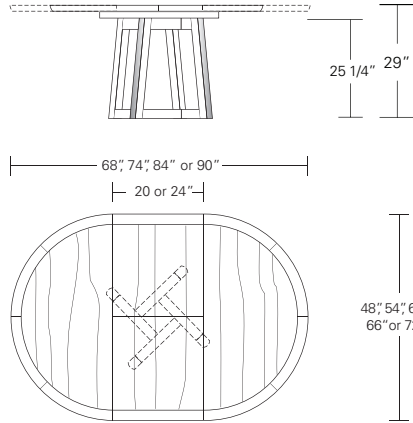

48"W (68" w/one 20" leaf) x 48"D x 29"H  
 54"W (74" w/one 20" leaf) x 54"D x 29"H  
 60"W (84" w/one 24" leaf) x 60"D x 29"H  
 66"W (90" w/one 24" leaf) x 66"D x 29"H  
 72"W (96" w/one 24" leaf) x 72"D x 29"H

**ROULETTE ROUND EXTENSION TABLE - SPLIT BASE**

**66W x 66D x 29H**  
**(114W with two 24" LEAVES)**

Shown in Walnut with optional solid wood top.

The Roulette Round Table features a pin wheel style base layout with slanted legs suggesting a rotating movement. On this table the base splits to support the increased top length. Roulettes are available in a variety of shapes, sizes, fixed and extension versions.

### Round Extension Table (w/self-storing leaf)

48" W (68" w/one 20" leaf) x 48" D x 29" H  
 54" W (74" w/one 20" leaf) x 54" D x 29" H  
 60" W (84" w/one 24" leaf) x 60" D x 29" H  
 66" W (90" w/one 24" leaf) x 66" D x 29" H  
 72" W (96" w/one 24" leaf) x 72" D x 29" H