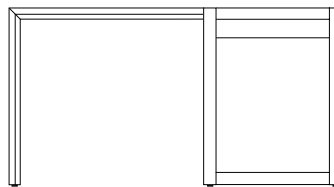

Return

DESCRIPTION	FINISH OPTIONS	
Arris Desk & Console: Profiled and mitered solid wood frame with veneer top. Levelers. Options: Drawers, drawer dividers, shelves, Leather top, modesty panel, leg wire-chase, wood or metal grommets to match hardware. Satin brass, medium bronze, dark bronze, and satin or polished stainless steel pulls. Custom Orders: Custom sizes, woods and finishes are available. Please request a price quotation.	Standard - Natural / Stained: Bronze Ash, Burnt Ash, Ebonized Ash, Grey Ash, Medium Mahogany, Oak, Bluff Oak, Desert Oak, Moka Oak, Grey Oak, Fumed Oak, Walnut, Medium Walnut, Dark Walnut, Ebonized Walnut, Grey Walnut, Silver Walnut, Terra Walnut, Bronze Walnut, Claro Toned Walnut.	Premium - Cerused / Bleached: Bleached Ash, Cerused Bronze Ash, Cerused Burnt Ash, Cerused Grey Ash, Cerused Dark Mahogany, Bleached Oak, Cerused Oak, Bleached Walnut, Cerused Walnut, Cerused Grey Walnut, Cerused Silver Walnut, Cerused Bronze Walnut.