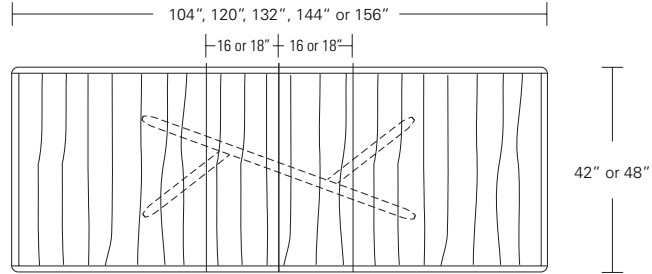

**KEMIZO EXTENSION TABLE**

**84 W x 42 D x 29 1/4 H**  
**(102W w/1 LEAF, 120W w/2 LEAVES)**

Extension version shown with self-storing pivoting leaves in Terra Walnut and optional Medium Bronze inlay.

The Kemizo Table features a diagonal linear gesture with rounded corners, softened profiles and an optional metal inlay. The Kemizo Extension Table includes two standard leaves or as shown with self-storing pivoting leaves that fold neatly in the base of the table.

**Kemizo Table**

- 72" W x 42" D x 29" H
- 84" W x 42" D x 29" H
- 96" W x 42" D x 29" H
- 108" W x 42" D x 29" H
- 120" W x 48" D x 29" H

**Kemizo Extension Table**

- 72" W (104" w/two 16" leaves) x 42" D x 29 1/4" H
- 84" W (120" w/two 18" leaves) x 42" D x 29 1/4" H
- 96" W (132" w/two 18" leaves) x 42" D x 29 1/4" H
- 108" W (144" w/two 18" leaves) x 42" D x 29 1/4" H
- 120" W (156" w/two 18" leaves) x 48" D x 29 1/4" H

**KEMIZO RACETRACK TABLE**

96 W x 42 D x 29 1/4 H  
(114W w/1 LEAF, 132W w/2 LEAVES)

Extension version shown with self-storing pivoting leaves in in Bluff Oak and optional Satin Brass inlay.

The Kemizo Table features a diagonal linear gesture with rounded corners, softened profiles and an optional metal inlay. The Kemizo Extension Table includes two standard leaves or as shown with self-storing pivoting leaves that fold neatly in the base of the table.