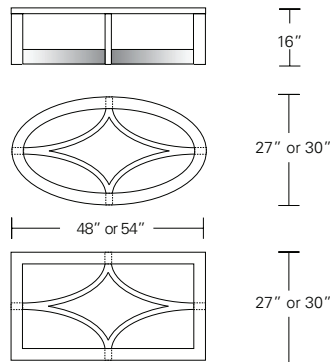

Oval or Rectangular Inset Glass Top