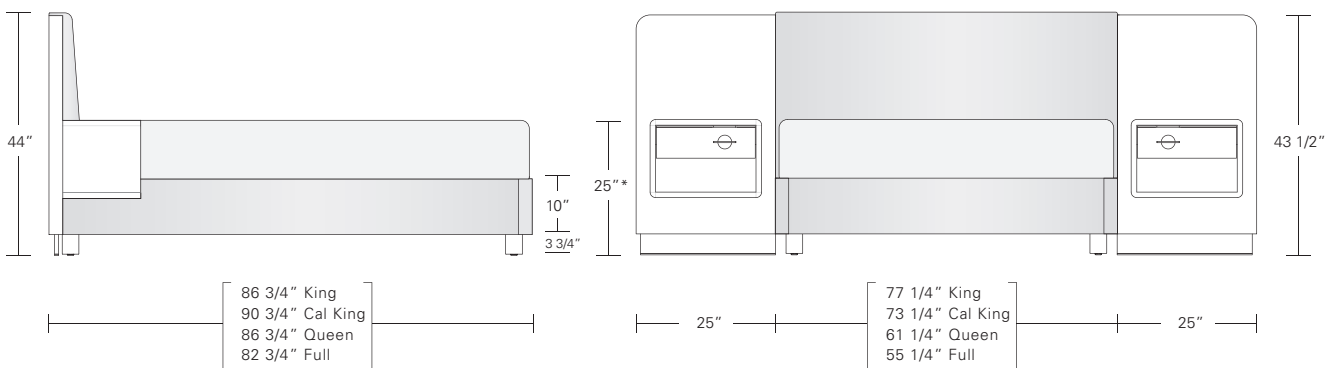

Napa Bed Ensemble 1 - Square Corners on Headboard, Night Cabinet 1

Napa Bed Ensemble 2 - Rounded Corners on Headboard, Night Cabinet 2

Napa Bed Night Cabinet 1 - Linear Tab Pull on top of drawer  
\* 25" table height can be adjusted to mattress height