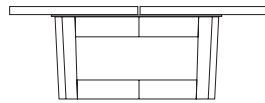

42", 48", 54" or 60"

42", 48", 54" or 60"

live edge option

16"

single slab option (no center reveal)

Duette Square Cocktail Table

42"W x 42"D x 16"H
48"W x 48"D x 16"H
54"W x 54"D x 16"H
60"W x 60"D x 16"H

Duette Round Cocktail Table

42"W x 42"D x 16"H
48"W x 48"D x 16"H
54"W x 54"D x 16"H
60"W x 60"D x 16"H

48", 54" or 60"

28", 32" or 36"

live edge option

28", 32" or 36"

48", 54" or 60"

16"

Duette Rectangular Cocktail Table X-Base

48"W x 28"D x 16"H
54"W x 32"D x 16"H
60"W x 36"D x 16"H

Duette Rectangular Cocktail Table

48"W x 28"D x 16"H
54"W x 32"D x 16"H
60"W x 36"D x 16"H

DESCRIPTION	FINISH OPTIONS	
Duette Table: Solid wood table top. Solid wood base with levelers. Custom Orders: Custom sizes, woods and finishes are available. Please request a price quotation.	Standard - Natural / Stained:	Premium - Cerused / Bleached:
	Bronze Ash, Burnt Ash, Ebonized Ash, Grey Ash, Medium Mahogany, Oak, Bluff Oak, Desert Oak, Moka Oak, Grey Oak, Fumed Oak, Walnut, Medium Walnut, Dark Walnut, Ebonized Walnut, Grey Walnut, Silver Walnut, Terra Walnut, Bronze Walnut, Claro Toned Walnut.	Bleached Ash, Cerused Bronze Ash, Cerused Burnt Ash, Cerused Grey Ash, Cerused Dark Mahogany, Bleached Oak, Cerused Oak, Bleached Walnut, Cerused Walnut, Cerused Grey Walnut, Cerused Silver Walnut, Cerused Bronze Walnut.