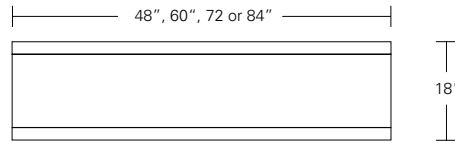

Console

DESCRIPTION	FINISH OPTIONS	
Arris Desk & Console: Profiled and mitered solid wood frame with veneer top. Levelers. Options: Drawers, drawer dividers, shelves, Leather top, modesty panel, leg wire-chase, wood or metal grommets to match hardware. Satin brass, medium bronze, dark bronze, and satin or polished stainless steel pulls. Custom Orders: Custom sizes, woods and finishes are available. Please request a price quotation.	Standard - Natural / Stained: Bronze Ash, Burnt Ash, Ebonized Ash, Grey Ash, Medium Mahogany, Oak, Bluff Oak, Desert Oak, Moka Oak, Grey Oak, Fumed Oak, Walnut, Medium Walnut, Dark Walnut, Ebonized Walnut, Grey Walnut, Silver Walnut, Terra Walnut, Bronze Walnut, Claro Toned Walnut.	Premium - Cerused / Bleached: Bleached Ash, Cerused Bronze Ash, Cerused Burnt Ash, Cerused Grey Ash, Cerused Dark Mahogany, Bleached Oak, Cerused Oak, Bleached Walnut, Cerused Walnut, Cerused Grey Walnut, Cerused Silver Walnut, Cerused Bronze Walnut.