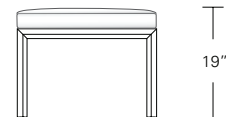

Arris Ottoman