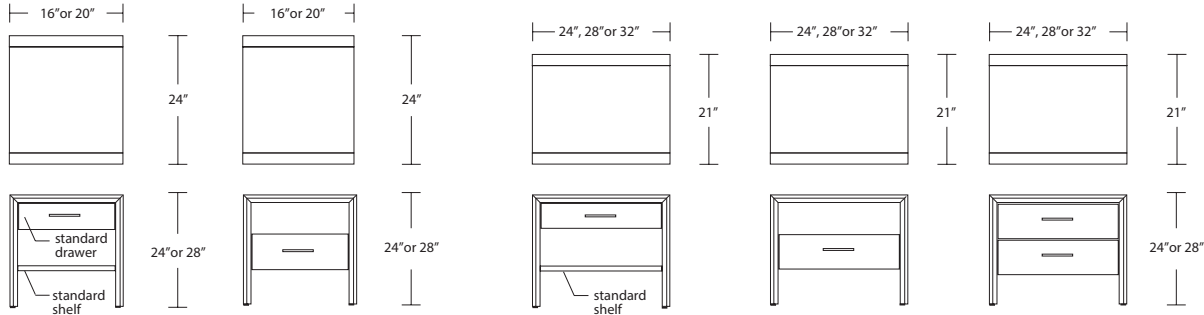

**SERENA 36**

**36W x 21D x 30H**

Shown in Grey Walnut with Satin Brass Pulls.

The Serena Collection features a gracefully profiled solid wood frame, embodying modern elegance. This three-drawer version serves as a versatile bedside table or small dresser. Custom curved solid brass pulls add refined detail. Available in various sizes, configurations, and finishes, it offers a tailored touch to any interior.