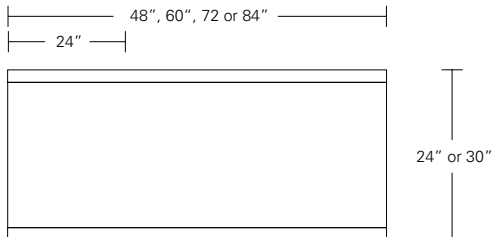

Return

DESCRIPTION	FINISH OPTIONS	
Arris Desk & Console: Profiled and mitered solid wood frame with veneer top. Levelers. Options: Drawers, drawer dividers, shelves, Leather top, modesty panel, leg wire-chase, wood or metal grommets to match hardware. Satin brass, medium bronze, dark bronze, and satin or polished stainless steel pulls. Custom Orders: Custom sizes, woods and finishes are available. Please request a price quotation.	Standard - Natural / Stained: Bronze Ash, Burnt Ash, Ebonized Ash, Grey Ash, Medium Mahogany, Oak, Bluff Oak, Desert Oak, Moka Oak, Grey Oak, Fumed Oak, Walnut, Medium Walnut, Dark Walnut, Ebonized Walnut, Grey Walnut, Silver Walnut, Terra Walnut, Bronze Walnut, Claro Toned Walnut.	Premium - Cerused / Bleached: Bleached Ash, Cerused Bronze Ash, Cerused Burnt Ash, Cerused Grey Ash, Cerused Dark Mahogany, Bleached Oak, Cerused Oak, Bleached Walnut, Cerused Walnut, Cerused Grey Walnut, Cerused Silver Walnut, Cerused Bronze Walnut.