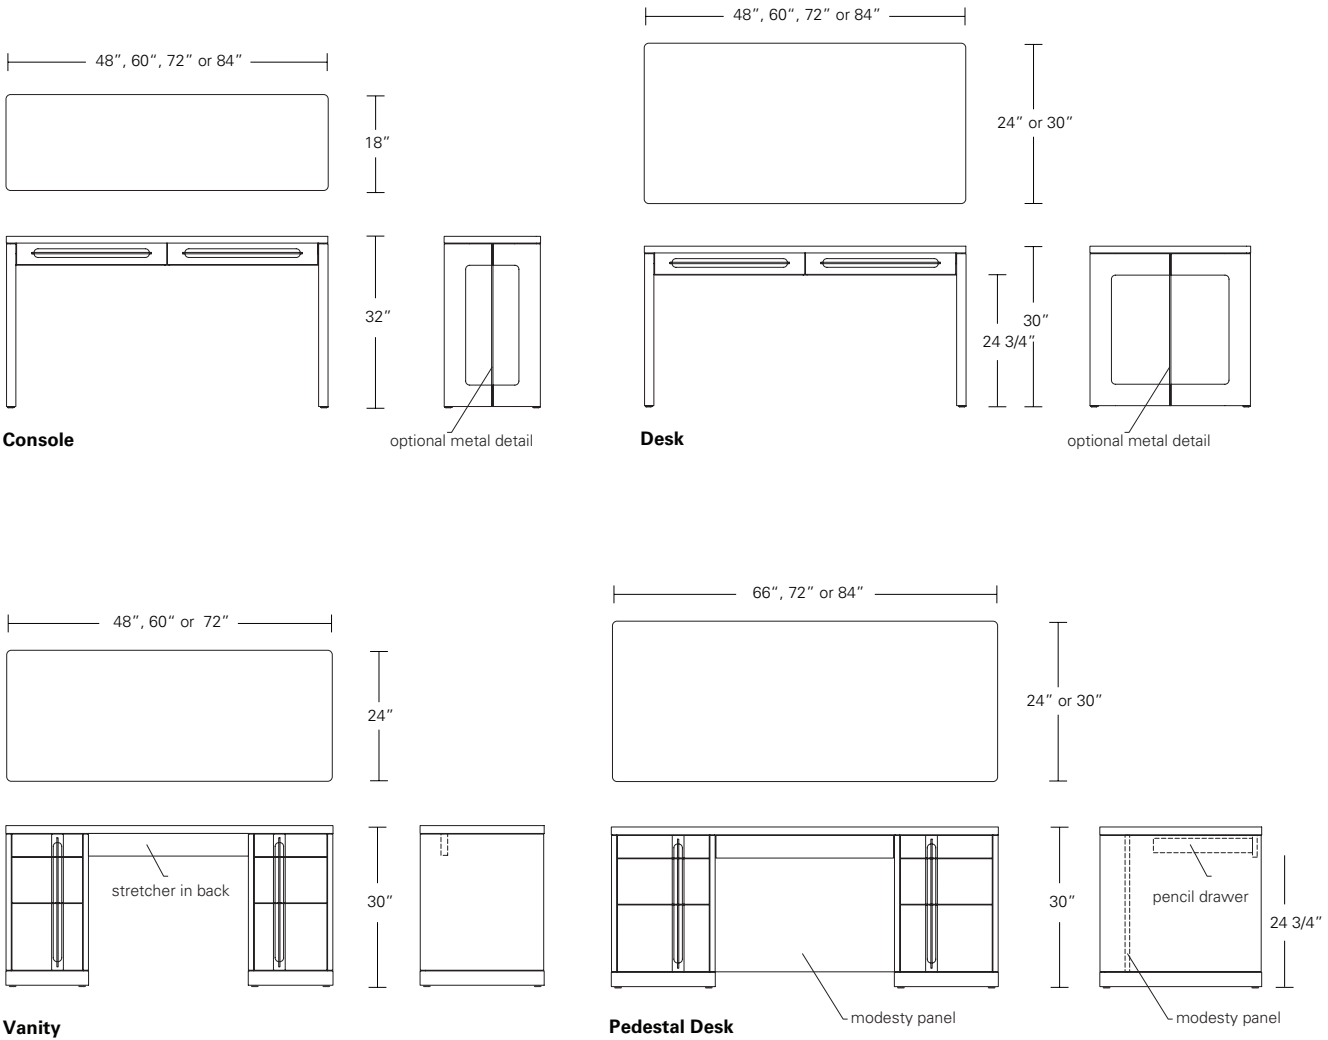

DESCRIPTION	FINISH OPTIONS	
Bruneau Console, Desks & Vanity: Solid wood frame with radiused corners and veneered top. Integrated pulls in covered solid wood fronts with metal inlay. Soft-close drawers and leveling feet. Options: Integrated metal pull and optional metal detail on leg in satin brass, medium bronze, dark bronze, or satin aluminum. Custom Orders: Custom sizes, woods and finishes are available. Please request a price quotation.	Standard - Natural / Stained: Bronze Ash, Burnt Ash, Ebonized Ash, Grey Ash, Medium Mahogany, Oak, Bluff Oak, Desert Oak, Moka Oak, Grey Oak, Fumed Oak, Walnut, Medium Walnut, Dark Walnut, Ebonized Walnut, Grey Walnut, Silver Walnut, Terra Walnut, Bronze Walnut, Claro Toned Walnut.	Premium - Cerused / Bleached: Bleached Ash, Cerused Bronze Ash, Cerused Burnt Ash, Cerused Grey Ash, Cerused Dark Mahogany, Bleached Oak, Cerused Oak, Bleached Walnut, Cerused Walnut, Cerused Grey Walnut, Cerused Silver Walnut, Cerused Bronze Walnut.