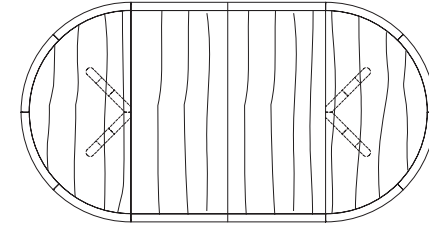

**CAMEO SQUARE EXTENSION TABLE**

Shown in Ebonized Ash with Medium Bronze metal inlay.

The Cameo Square Extension Table features a graphic geometric base design that forms two intersecting circles. The base splits to accommodate one or two 24" leaves. Cameos are available in several shapes, sizes, and in fixed or extension versions. A wide range of wood finishes and metal inlay options offer endless variations.

# CAMEO ROUND & SQUARE TABLE

29"

25 1/2" 29 1/4"

72", 78", 84", 90" or 96"

96", 102", 108", 114" or 120"

42", 48", 54",  
60", 66" or 72"

## Cameo Round Table

42"W x 42"D x 29"H  
48"W x 48"D x 29"H  
54"W x 54"D x 29"H  
60"W x 60"D x 29"H  
66"W x 66"D x 29"H  
72"W x 72"D x 29"H

## Round Extension Table (split base with one leaf)

48"W (72" w/one 24" leaf) x 48"D x 29 1/4"H  
54"W (78" w/one 24" leaf) x 54"D x 29 1/4"H  
60"W (84" w/one 24" leaf) x 60"D x 29 1/4"H  
66"W (90" w/one 24" leaf) x 66"D x 29 1/4"H  
72"W (96" w/one 24" leaf) x 72"D x 29 1/4"H