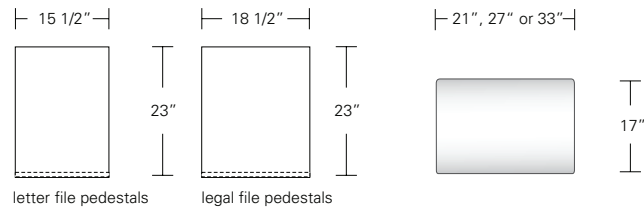

**Optional Pedestal
Optional Modesty Panel**