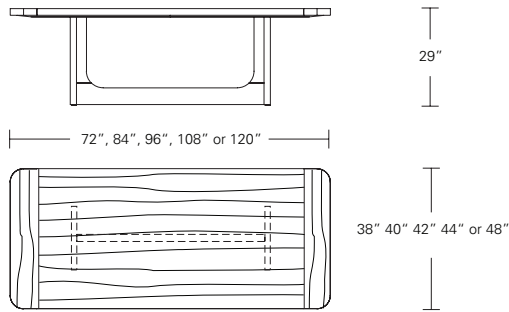

Bruneau Extension Table E (w/ end caps)

72"W (104"w/two 16"leaves) x 38"D x 29"H
84"W (120"w/two 18"leaves) x 40"D x 29"H
96"W (132"w/two 18"leaves) x 42"D x 29"H
108"W (144"w/two 18"leaves) x 44"D x 29"H
120"W (156"w/two 18"leaves) x 48"D x 29"H