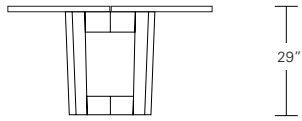

DUETTE ROUND & SQUARE TABLES

29"

48", 54", 60", 66" or 72"