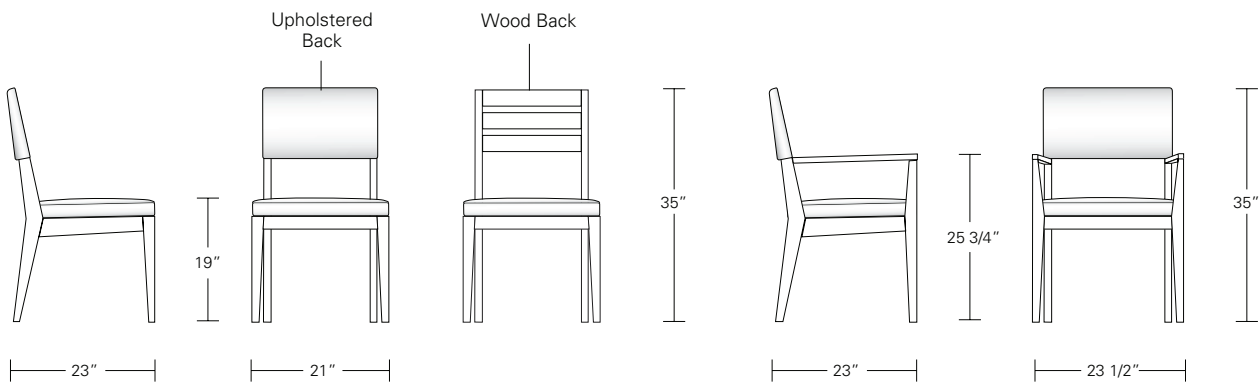

Chevron Chair

21"W x 23"D x 35"H

Chevron Arm Chair

23 1/2"W x 23"D x 35"H

DESCRIPTION	FINISH OPTIONS	
Cadet & Chevron Chair: Solid wood frame and upholstery. There is no toe rail on chair. Options: COM or COL. Upholstered or wood back. Seat and back with top stitching. Custom Orders: Custom sizes, woods and finishes are available. Please request a price quotation.	Standard - Natural / Stained: Bronze Ash, Burnt Ash, Ebonized Ash, Grey Ash, Medium Mahogany, Oak, Bluff Oak, Desert Oak, Moka Oak, Grey Oak, Fumed Oak, Walnut, Medium Walnut, Dark Walnut, Ebonized Walnut, Grey Walnut, Silver Walnut, Terra Walnut, Bronze Walnut, Claro Toned Walnut.	Premium - Cerused / Bleached: Bleached Ash, Cerused Bronze Ash, Cerused Burnt Ash, Cerused Grey Ash, Cerused Dark Mahogany, Bleached Oak, Cerused Oak, Bleached Walnut, Cerused Walnut, Cerused Grey Walnut, Cerused Silver Walnut, Cerused Bronze Walnut.
	Fabric and Leather Requirements COM: 1 yard for stool with upholstered back, 3/4 yard for stool with wood back. 54" wide plain fabric. Repeats and fabric less than 54" wide may require additional yardage. COL: 18 sqft. for stool with upholstered back, 15 sqft. for stool with wood back. Hides need to be 50-55 square feet. Smaller hides may require additional square feet.