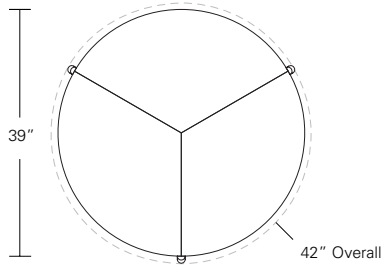

TRILLIUM COCKTAIL TABLE

DESCRIPTION	FINISH OPTIONS	
Trillium Table: Veneer top with thick veneer edging. Solid wood base with levelers. Inlay Options: Dark bronze, medium bronze, satin brass or satin aluminum. Custom Orders: Custom sizes, woods and finishes are available. Please request a price quotation.	Standard - Natural / Stained: Bronze Ash, Burnt Ash, Ebonized Ash, Grey Ash, Medium Mahogany, Oak, Bluff Oak, Desert Oak, Moka Oak, Grey Oak, Fumed Oak, Walnut, Medium Walnut, Dark Walnut, Ebonized Walnut, Grey Walnut, Silver Walnut, Terra Walnut, Bronze Walnut, Claro Toned Walnut.	Premium - Cerused / Bleached: Bleached Ash, Cerused Bronze Ash, Cerused Burnt Ash, Cerused Grey Ash, Cerused Dark Mahogany, Bleached Oak, Cerused Oak, Bleached Walnut, Cerused Walnut, Cerused Grey Walnut, Cerused Silver Walnut, Cerused Bronze Walnut.