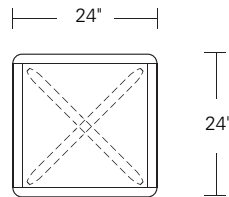

Round
24"W x 24"D x 24"H

Square
24"W x 24"D x 24"H

Rectangular
30"W x 22"D x 24"H