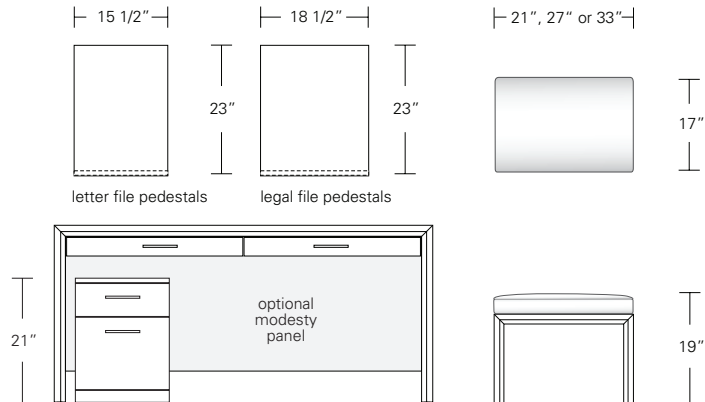

**Optional Pedestal
Optional Modesty Panel**

Arris Ottoman