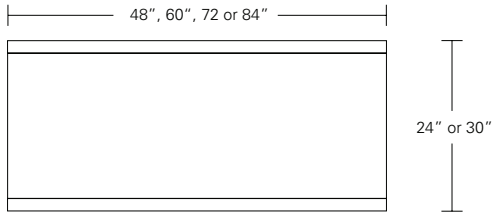

Desk

DESCRIPTION	FINISH OPTIONS	
Arris Desk & Console: Profiled and mitered solid wood frame with veneer top. Levelers. Options: Drawers, drawer dividers, shelves, Leather top, modesty panel, leg wire-chase, wood or metal grommets to match hardware. Satin brass, medium bronze, dark bronze, and satin or polished stainless steel pulls. Custom Orders: Custom sizes, woods and finishes are available. Please request a price quotation.	Standard - Natural / Stained: Bronze Ash, Burnt Ash, Ebonized Ash, Grey Ash, Medium Mahogany, Oak, Bluff Oak, Desert Oak, Moka Oak, Grey Oak, Fumed Oak, Walnut, Medium Walnut, Dark Walnut, Ebonized Walnut, Grey Walnut, Silver Walnut, Terra Walnut, Bronze Walnut, Claro Toned Walnut.	Premium - Cerused / Bleached: Bleached Ash, Cerused Bronze Ash, Cerused Burnt Ash, Cerused Grey Ash, Cerused Dark Mahogany, Bleached Oak, Cerused Oak, Bleached Walnut, Cerused Walnut, Cerused Grey Walnut, Cerused Silver Walnut, Cerused Bronze Walnut.