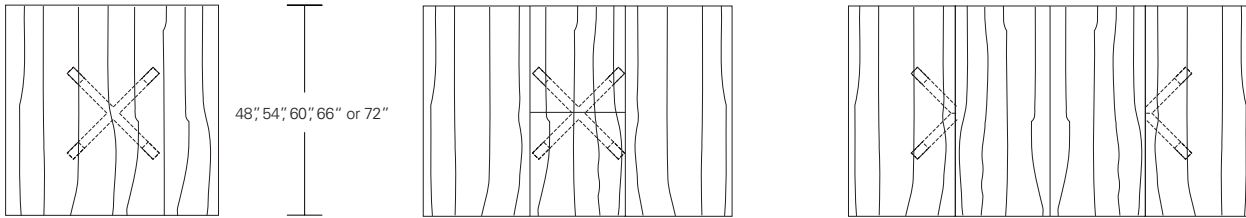

Pointe Square Table

42"W x 42"D x 29"H
48"W x 48"D x 29"H
54"W x 54"D x 29"H
60"W x 60"D x 29"H
66"W x 66"D x 29"H
72"W x 72"D x 29"H

Square Extension Table (with self storing leaf)

48"W (68" w/one 20" leaf) x 48"D x 29"H
54"W (74" w/one 20" leaf) x 54"D x 29"H
60"W (84" w/one 24" leaf) x 60"D x 29"H
66"W (90" w/one 24" leaf) x 66"D x 29"H
72"W (96" w/one 24" leaf) x 72"D x 29"H

Square Split Base Extension Table

48"W (96" w/two 24" leaves) x 48"D x 29"H
54"W (102" w/two 24" leaves) x 54"D x 29"H
60"W (108" w/two 24" leaves) x 60"D x 29"H
66"W (114" w/two 24" leaves) x 66"D x 29"H
72"W (120" w/two 24" leaves) x 72"D x 29"H