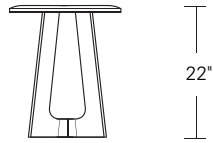

KEMIZO SIDE TABLES

Round
20"W x 20"D x 22"H