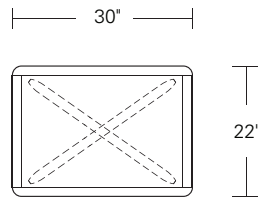

Round
24"W x 24"D x 24"H

Square
24"W x 24"D x 24"H

Rectangular
30"W x 22"D x 24"H