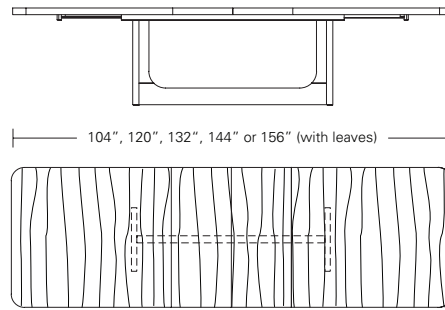

48"W (68"w/one 20"leaf) x 48"D x 29"H  
 54"W (74"w/one 20"leaf) x 54"D x 29"H  
 60"W (84"w/one 24"leaf) x 60"D x 29"H  
 66"W (90"w/one 24"leaf) x 66"D x 29"H  
 72"W (96"w/one 24"leaf) x 72"D x 29"H

### Bruneau Table

72"W x 38"D x 29"H      108"W x 44"D x 29"H  
 84"W x 40"D x 29"H      120"W x 48"D x 29"H  
 96"W x 42"D x 29"H

### Bruneau Extension Table E (w/ end caps)

72"W (104"w/two 16"leaves) x 38"D x 29"H  
 84"W (120"w/two 18"leaves) x 40"D x 29"H  
 96"W (132"w/two 18"leaves) x 42"D x 29"H  
 108"W (144"w/two 18"leaves) x 44"D x 29"H  
 120"W (156"w/two 18"leaves) x 48"D x 29"H

### Bruneau Extension Table C (w/ leaves in center)

72"W (104"w/two 16"leaves) x 38"D x 29 1/4"H  
 84"W (120"w/two 18"leaves) x 40"D x 29 1/4"H  
 96"W (132"w/two 18"leaves) x 42"D x 29 1/4"H  
 108"W (144"w/two 18"leaves) x 44"D x 29 1/4"H  
 120"W (156"w/two 18"leaves) x 48"D x 29 1/4"H