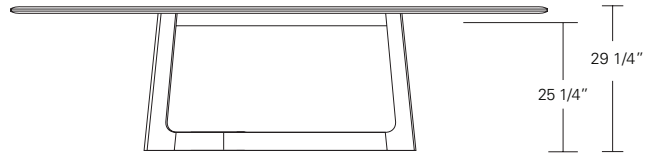

**KEMIZO EXTENSION TABLE**

**84 W x 42 D x 29 1/4 H**  
**(102W w/1 LEAF, 120W w/2 LEAVES)**

Extension version shown with self-storing pivoting leaves in Terra Walnut and optional Medium Bronze inlay.

The Kemizo Table features a diagonal linear gesture with rounded corners, softened profiles and an optional metal inlay. The Kemizo Extension Table includes two standard leaves or as shown with self-storing pivoting leaves that fold neatly in the base of the table.

**Kemizo Table**

- 72" W x 42" D x 29" H
- 84" W x 42" D x 29" H
- 96" W x 42" D x 29" H
- 108" W x 42" D x 29" H
- 120" W x 48" D x 29" H

**Kemizo Extension Table**

- 72" W (104" w/two 16" leaves) x 42" D x 29 1/4" H
- 84" W (120" w/two 18" leaves) x 42" D x 29 1/4" H
- 96" W (132" w/two 18" leaves) x 42" D x 29 1/4" H
- 108" W (144" w/two 18" leaves) x 42" D x 29 1/4" H
- 120" W (156" w/two 18" leaves) x 48" D x 29 1/4" H

**KEMIZO RACETRACK TABLE**

96 W x 42 D x 29 1/4 H  
(114W w/1 LEAF, 132W w/2 LEAVES)

Extension version shown with self-storing pivoting leaves in in Bluff Oak and optional Satin Brass inlay.

The Kemizo Table features a diagonal linear gesture with rounded corners, softened profiles and an optional metal inlay. The Kemizo Extension Table includes two standard leaves or as shown with self-storing pivoting leaves that fold neatly in the base of the table.