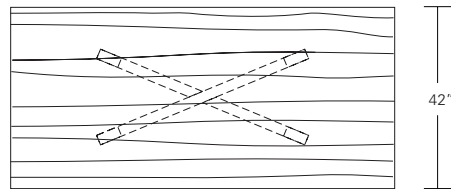

Duette Table X Base

72"W x 42"D x 29"H
84"W x 42"D x 29"H
96"W x 42"D x 29"H

DESCRIPTION	FINISH OPTIONS	
Duette Table: Solid wood table top. Solid wood base with levelers. Options: Extension version. Butterfly inlay in satin brass, dark bronze or satin stainless steel. Custom Orders: Custom sizes, woods and finishes are available. Please request a price quotation.	Standard - Natural / Stained: Bronze Ash, Burnt Ash, Ebonized Ash, Grey Ash, Medium Mahogany, Oak, Bluff Oak, Desert Oak, Moka Oak, Grey Oak, Fumed Oak, Walnut, Medium Walnut, Dark Walnut, Ebonized Walnut, Grey Walnut, Silver Walnut, Terra Walnut, Bronze Walnut, Claro Toned Walnut.	Premium - Cerused / Bleached: Bleached Ash, Cerused Bronze Ash, Cerused Burnt Ash, Cerused Grey Ash, Cerused Dark Mahogany, Bleached Oak, Cerused Oak, Bleached Walnut, Cerused Walnut, Cerused Grey Walnut, Cerused Silver Walnut, Cerused Bronze Walnut.
	Custom Finishes Claro Walnut table top with square edge- at additional cost. Claro Walnut* table top with live edge (square only).- at additional cost.