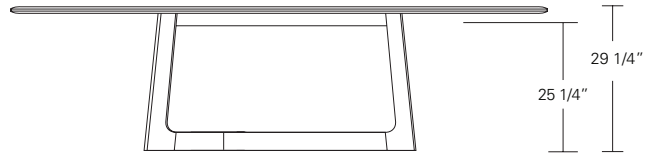

**Kemizo Square Table**

42"W x 42"D x 29"H  
 48"W x 48"D x 29"H  
 54"W x 54"D x 29"H  
 60"W x 60"D x 29"H  
 66"W x 66"D x 29"H  
 72"W x 72"D x 29"H

**Square Extension Table (w/self-storing leaf)**

48"W (68"w/one 20"leaf) x 48"D x 29"H  
 54"W (74"w/one 20"leaf) x 54"D x 29"H  
 60"W (84"w/one 24"leaf) x 60"D x 29"H  
 66"W (90"w/one 24"leaf) x 66"D x 29"H  
 72"W (96"w/one 24"leaf) x 72"D x 29"H

**Split Base Square Extension Table**

48"W (96"w/two 24"leaves) x 48"D x 29"H  
 54"W (102"w/two 24"leaves) x 54"D x 29"H  
 60"W (108"w/two 24"leaves) x 60"D x 29"H  
 66"W (114"w/two 24"leaves) x 66"D x 29"H  
 72"W (120"w/two 24"leaves) x 72"D x 29"H

**KEMIZO EXTENSION TABLE**

**84 W x 42 D x 29 1/4 H**  
**(102W w/1 LEAF, 120W w/2 LEAVES)**

Extension version shown with self-storing pivoting leaves in Terra Walnut and optional Medium Bronze inlay.

The Kemizo Table features a diagonal linear gesture with rounded corners, softened profiles and an optional metal inlay. The Kemizo Extension Table includes two standard leaves or as shown with self-storing pivoting leaves that fold neatly in the base of the table.

**Kemizo Table**

- 72" W x 42" D x 29" H
- 84" W x 42" D x 29" H
- 96" W x 42" D x 29" H
- 108" W x 42" D x 29" H
- 120" W x 48" D x 29" H

**Kemizo Extension Table**

- 72" W (104" w/two 16" leaves) x 42" D x 29 1/4" H
- 84" W (120" w/two 18" leaves) x 42" D x 29 1/4" H
- 96" W (132" w/two 18" leaves) x 42" D x 29 1/4" H
- 108" W (144" w/two 18" leaves) x 42" D x 29 1/4" H
- 120" W (156" w/two 18" leaves) x 48" D x 29 1/4" H