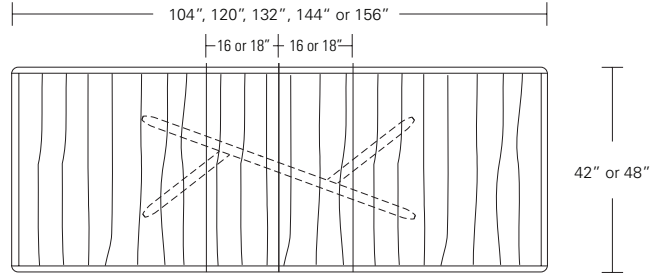

- 72" W (96" w/one leaf, 120" w/two 24" leaves) x 42" D x 29 1/4" H
- 84" W (108" w/one leaf, 132" w/two 24" leaves) x 42" D x 29 1/4" H
- 96" W (120" w/one leaf, 144" w/two 24" leaves) x 42" D x 29 1/4" H
- 108" W (132" w/one leaf, 156" w/two 24" leaves) x 42" D x 29 1/4" H
- 120" W (144" w/one leaf, 168" w/two 24" leaves) x 48" D x 29 1/4" H

**KEMIZO TABLE**

**96W x 42D x 29H**

Shown in Terra Walnut.

The Kemizo Table base features a main diagonal stretcher with angled offset legs. The profiled edges and radii soften the angular form of the table base. This streamlined all wood version has a compelling double profiled table top edge. Available with an optional metal inlay and in fixed or extension versions.

**Kemizo Table**

- 72" W x 42" D x 29" H
- 84" W x 42" D x 29" H
- 96" W x 42" D x 29" H
- 108" W x 42" D x 29" H
- 120" W x 48" D x 29" H

**Kemizo Extension Table**

- 72" W (104" w/two 16" leaves) x 42" D x 29 1/4" H
- 84" W (120" w/two 18" leaves) x 42" D x 29 1/4" H
- 96" W (132" w/two 18" leaves) x 42" D x 29 1/4" H
- 108" W (144" w/two 18" leaves) x 42" D x 29 1/4" H
- 120" W (156" w/two 18" leaves) x 48" D x 29 1/4" H