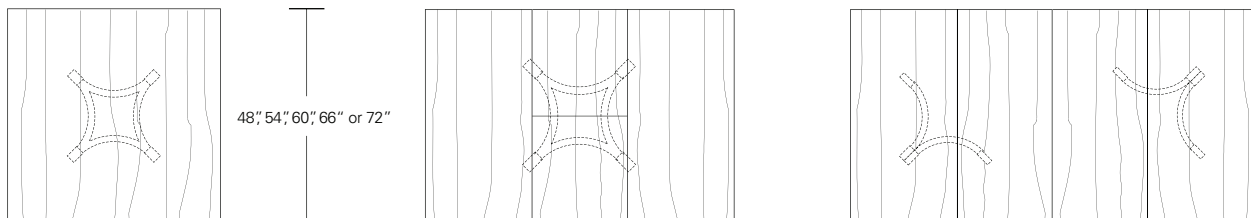

Nexus Square Table

48"W x 48"D x 29"H
54"W x 54"D x 29"H
60"W x 60"D x 29"H
66"W x 66"D x 29"H
72"W x 72"D x 29"H

Square Extension Table (with self storing leaf)

48"W (68" w/one 20"leaf) x 48"D x 29"H
54"W (74" w/one 20"leaf) x 54"D x 29"H
60"W (84" w/one 24"leaf) x 60"D x 29"H
66"W (90" w/one 24"leaf) x 66"D x 29"H
72"W (96" w/one 24"leaf) x 72"D x 29"H

Square Split Base Extension Table

48"W (96" w/two 24"leaves) x 48"D x 29"H
54"W (102" w/two 24"leaves) x 54"D x 29"H
60"W (108" w/two 24"leaves) x 60"D x 29"H
66"W (114" w/two 24"leaves) x 66"D x 29"H
72"W (120" w/two 24"leaves) x 72"D x 29"H