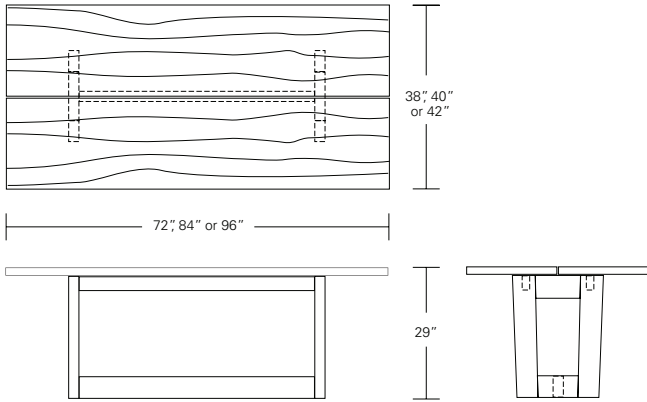

Extension version  
with leaves added

**DUETTE TABLE - STANDARD/EXTENSION**

**84W x 40D x 29H**

Shown in Walnut.

The Duette Table comes standard with a hand matched, solid wood multi-plank top. The natural variations of each board present an organic blend of wood grain across the table top. The extension version has a pull-out apron which supports the end matched leaves.

**Duette Table**

72"W x 38"D x 29"H  
 84"W x 40"D x 29"H  
 96"W x 42"D x 29"H

**Duette Live Edge Option**

**Duette Butterfly Option**

**Duette Extension Table**

72"W (104" w/two 16" leaves) x 38"D x 29"H  
 84"W (116" w/two 16" leaves) x 40"D x 29"H  
 96"W (128" w/two 16" leaves) x 42"D x 29"H  
 Continuous grain upon availability