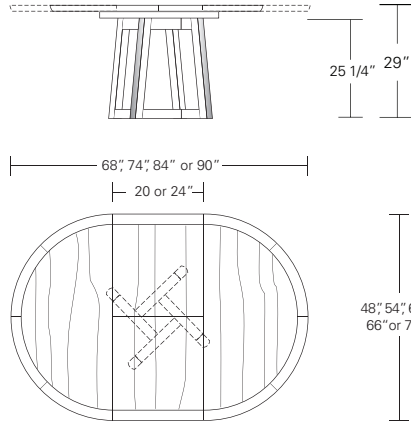

**ROULETTE ROUND TABLE**

**54W x 54D x 29H**

Shown in Cersed Silver Walnut with optional solid wood top.

The Roulette Round Table features a pin wheel style base layout with slanted legs suggesting a rotating movement. Profiled legs and table edges add a softened tactile quality to the design. Available in a variety of shapes, sizes, fixed and extension versions.

# ROULETTE ROUND & SQUARE TABLES

**Roulette Round Table**

42"W x 42"D x 29"H  
 48"W x 48"D x 29"H  
 54"W x 54"D x 29"H  
 60"W x 60"D x 29"H  
 66"W x 66"D x 29"H  
 72"W x 72"D x 29"H

**Round Extension Table (w/self-storing leaf)**

48"W (68" w/one 20" leaf) x 48"D x 29"H  
 54"W (74" w/one 20" leaf) x 54"D x 29"H  
 60"W (84" w/one 24" leaf) x 60"D x 29"H  
 66"W (90" w/one 24" leaf) x 66"D x 29"H  
 72"W (96" w/one 24" leaf) x 72"D x 29"H