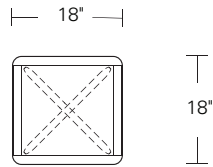

KEMIZO SIDE TABLES

Round
20"W x 20"D x 22"H

Square
18"W x 18"D x 22"H

Rectangular
24"W x 18"D x 24"H