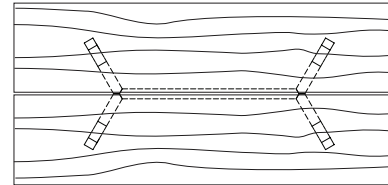

Duette Table V Base