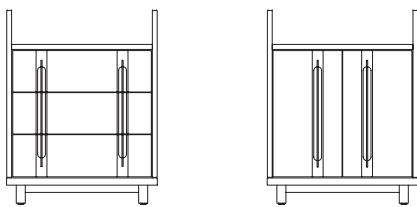

optional drawers

optional doors

DESCRIPTION	FINISH OPTIONS	
Bruneau Bookcase: Veneer Cabinet with radiused corners and veneered fronts. Integrated pulls in covered solid wood vertical members with metal inlay. Soft-close doors and drawers. Adjustable shelves behind doors. Solid wood base with levelers. Standard Options: Add doors, add drawers, two tone finish. Pull Options: Integrated metal pull in satin brass, medium bronze, dark bronze, or satin aluminum. Custom Orders: Custom sizes, woods and finishes are available. Please request a price quotation.	Standard - Natural / Stained: Bronze Ash, Burnt Ash, Ebonized Ash, Grey Ash, Medium Mahogany, Oak, Bluff Oak, Desert Oak, Moka Oak, Grey Oak, Fumed Oak, Walnut, Medium Walnut, Dark Walnut, Ebonized Walnut, Grey Walnut, Silver Walnut, Terra Walnut, Bronze Walnut, Claro Toned Walnut.	Premium - Cerused / Bleached: Bleached Ash, Cerused Bronze Ash, Cerused Burnt Ash, Cerused Grey Ash, Cerused Dark Mahogany, Bleached Oak, Cerused Oak, Bleached Walnut, Cerused Walnut, Cerused Grey Walnut, Cerused Silver Walnut, Cerused Bronze Walnut.
	Custom sizes, woods and finishes are available. Please request a price quotation.