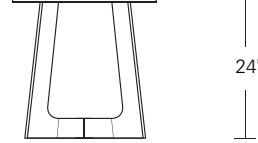

KEMIZO SIDE TABLES

Rectangular
24"W x 18"D x 24"H