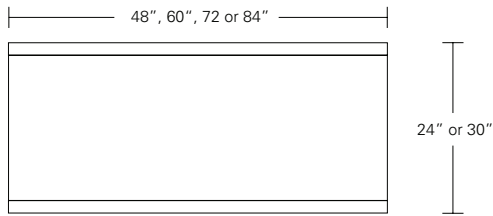

Arris Desk SP