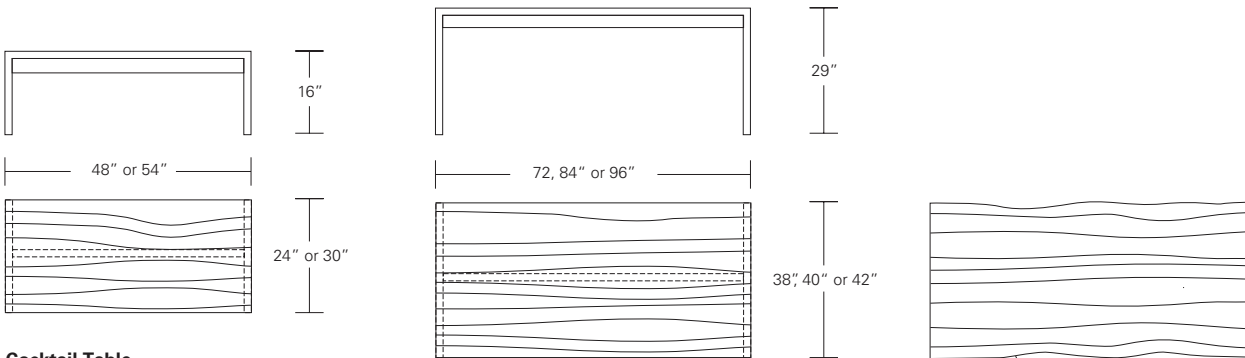

Cocktail Table

48"W x 24"D x 16"H
54"W x 30"D x 16"H

Table

72"W x 38"D x 29"H
84"W x 40"D x 29"H
96"W x 42"D x 29"H

live edge option
(depending on availability)

DESCRIPTION FINISH OPTIONS

Timbre Bench, Console, Table:

Solid wood wrap with waterfall grain (depending on slab availability).

Custom Orders:

Custom sizes, woods and finishes are available. Please request a price quotation.

Standard - Natural / Stained:

Bronze Ash, Burnt Ash, Ebonized Ash, Grey Ash, Medium Mahogany, Oak, Bluff Oak, Desert Oak, Moka Oak, Grey Oak, Fumed Oak, Walnut, Medium Walnut, Dark Walnut, Ebonized Walnut, Grey Walnut, Silver Walnut, Terra Walnut, Bronze Walnut, Claro Toned Walnut.

Premium - Cerused / Bleached:

Bleached Ash, Cerused Bronze Ash, Cerused Burnt Ash, Cerused Grey Ash, Cerused Dark Mahogany, Bleached Oak, Cerused Oak, Bleached Walnut, Cerused Walnut, Cerused Grey Walnut, Cerused Silver Walnut, Cerused Bronze Walnut.