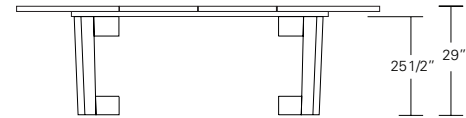

68", 74", 84", 90" or 96"

25 1/2" 29"

48", 54", 60",  
66" or 72"

**Duette Round Extension Table (with one leaf)**

48"W (68" w/one 20" leaf) x 48"D x 29"H  
54"W (74" w/one 20" leaf) x 54"D x 29"H  
60"W (84" w/one 24" leaf) x 60"D x 29"H  
66"W (90" w/one 24" leaf) x 66"D x 29"H  
72"W (96" w/one 24" leaf) x 72"D x 29"H

96", 102", 108", 114" or 120"

25 1/2" 29"

48", 54", 60",  
66" or 72"

**Duette Round Extension Table (split base with two leaves)**

48"W (96" w/two 24" leaves) x 48"D x 29"H  
54"W (102" w/two 24" leaves) x 54"D x 29"H  
60"W (108" w/two 24" leaves) x 60"D x 29"H  
66"W (114" w/two 24" leaves) x 66"D x 29"H  
72"W (120" w/two 24" leaves) x 72"D x 29"H