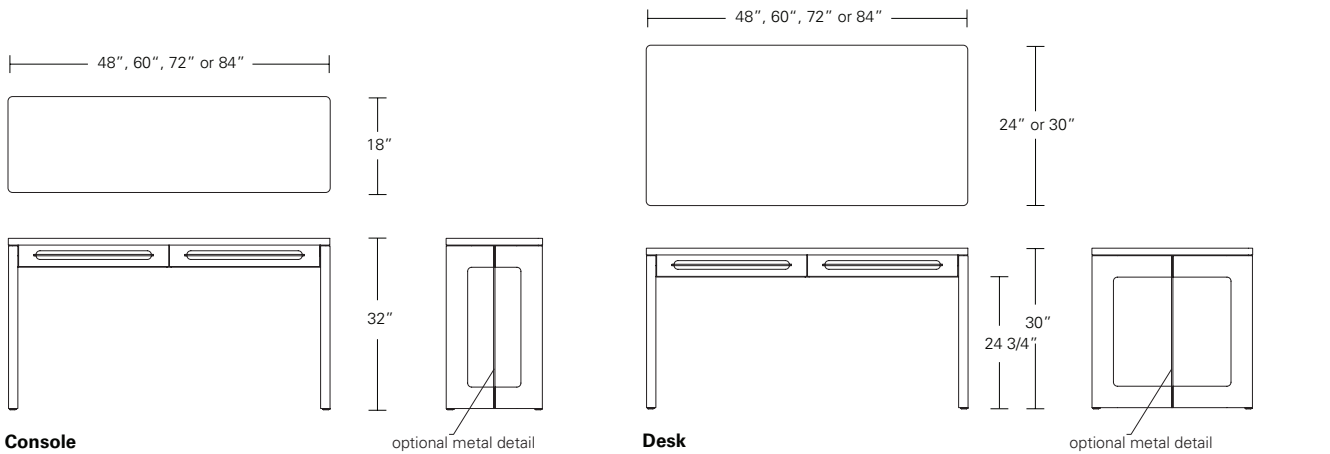

DESCRIPTION	FINISH OPTIONS	
Bruneau Console, Desks and Vanity: Solid wood frame with radiused corners and veneered top. Integrated pulls in covered solid wood fronts with metal inlay. Soft-close drawers and leveling feet. Options: Integrated metal pull and optional metal detail on leg in satin brass, medium bronze, dark bronze, or satin aluminum. Custom Orders: Custom sizes, woods and finishes are available. Please request a price quotation.	Standard - Natural / Stained: Bronze Ash, Burnt Ash, Ebonized Ash, Grey Ash, Medium Mahogany, Oak, Bluff Oak, Desert Oak, Moka Oak, Grey Oak, Fumed Oak, Walnut, Medium Walnut, Dark Walnut, Ebonized Walnut, Grey Walnut, Silver Walnut, Terra Walnut, Bronze Walnut, Claro Toned Walnut.	Premium - Cerused / Bleached: Bleached Ash, Cerused Bronze Ash, Cerused Burnt Ash, Cerused Grey Ash, Cerused Dark Mahogany, Bleached Oak, Cerused Oak, Bleached Walnut, Cerused Walnut, Cerused Grey Walnut, Cerused Silver Walnut, Cerused Bronze Walnut.