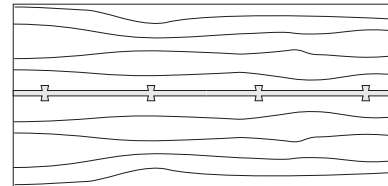

Duette Butterfly Option