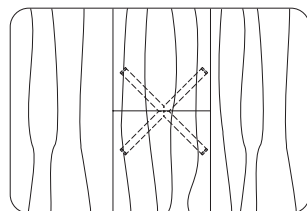

**Round Extension Table (with self-storing leaf)**

48"W (68" w/one 20"leaf) x 48"D x 29 1/4"H  
54"W (74" w/one 20"leaf) x 54"D x 29 1/4"H  
60"W (84" w/one 24"leaf) x 60"D x 29 1/4"H  
66"W (90" w/one 24"leaf) x 66"D x 29 1/4"H  
72"W (96" w/one 24"leaf) x 72"D x 29 1/4"H

96", 102", 108", 114" or 120"

**Round Extension Table (split base with two leaves)**

48"W (96" w/two 24"leaves) x 48"D x 29 1/4"H  
54"W (102" w/two 24"leaves) x 54"D x 29 1/4"H  
60"W (108" w/two 24"leaves) x 60"D x 29 1/4"H  
66"W (114" w/two 24"leaves) x 66"D x 29 1/4"H  
72"W (120" w/two 24"leaves) x 72"D x 29 1/4"H

42", 48", 54",  
60", 66" or 72"

**Bruneau Square Table**

42"W x 42"D x 29"H  
48"W x 48"D x 29"H  
54"W x 54"D x 29"H  
60"W x 60"D x 29"H  
66"W x 66"D x 29"H  
72"W x 72"D x 29"H

**Square Extension Table (with self storing leaf)**

48"W (68" w/one 20"leaf) x 48"D x 29 1/4"H  
54"W (74" w/one 20"leaf) x 54"D x 29 1/4"H  
60"W (84" w/one 24"leaf) x 60"D x 29 1/4"H  
66"W (90" w/one 24"leaf) x 66"D x 29 1/4"H  
72"W (96" w/one 24"leaf) x 72"D x 29 1/4"H