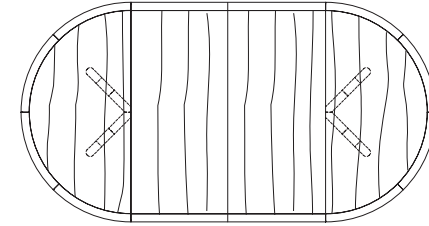

**CAMEO ROUND EXTENSION TABLE**

**60W x 60D x 29H  
(84" w/1 LEAF, 108" w/2 LEAVES)**

Shown in Fumed Oak with Dark Bronze metal inlay.

The Cameo Round Extension Table features a graphic geometric base design that forms two intersecting circles. The base splits to accommodate one or two 24" leaves. Cameos are available in several shapes, sizes, and in fixed or extension versions. A wide range of wood finishes and metal inlay options offer endless variations.

# CAMEO ROUND & SQUARE TABLE

29"

25 1/2" 29 1/4"

72", 78", 84", 90" or 96"

96", 102", 108", 114" or 120"

42", 48", 54",  
60", 66" or 72"

## Cameo Round Table

42"W x 42"D x 29"H  
48"W x 48"D x 29"H  
54"W x 54"D x 29"H  
60"W x 60"D x 29"H  
66"W x 66"D x 29"H  
72"W x 72"D x 29"H

## Round Extension Table (split base with one leaf)

48"W (72" w/one 24" leaf) x 48"D x 29 1/4"H  
54"W (78" w/one 24" leaf) x 54"D x 29 1/4"H  
60"W (84" w/one 24" leaf) x 60"D x 29 1/4"H  
66"W (90" w/one 24" leaf) x 66"D x 29 1/4"H  
72"W (96" w/one 24" leaf) x 72"D x 29 1/4"H