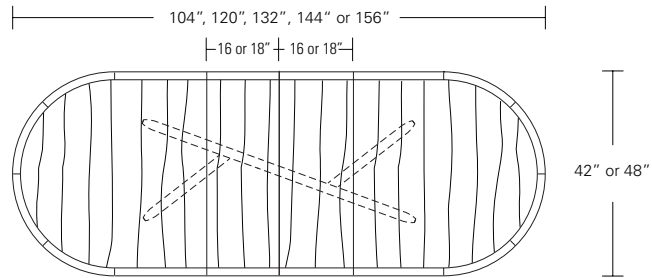

**KEMIZO EXTENSION TABLE**

**84 W x 42 D x 29 1/4 H**  
**(102W w/1 LEAF, 120W w/2 LEAVES)**

Extension version shown with self-storing pivoting leaves in Terra Walnut and optional Medium Bronze inlay.

The Kemizo Table features a diagonal linear gesture with rounded corners, softened profiles and an optional metal inlay. The Kemizo Extension Table includes two standard leaves or as shown with self-storing pivoting leaves that fold neatly in the base of the table.

**Kemizo Table**

- 72" W x 42" D x 29" H
- 84" W x 42" D x 29" H
- 96" W x 42" D x 29" H
- 108" W x 42" D x 29" H
- 120" W x 48" D x 29" H

**Kemizo Extension Table**

- 72" W (104" w/two 16" leaves) x 42" D x 29 1/4" H
- 84" W (120" w/two 18" leaves) x 42" D x 29 1/4" H
- 96" W (132" w/two 18" leaves) x 42" D x 29 1/4" H
- 108" W (144" w/two 18" leaves) x 42" D x 29 1/4" H
- 120" W (156" w/two 18" leaves) x 48" D x 29 1/4" H

**KEMIZO RACETRACK TABLE**

96 W x 42 D x 29 1/4 H  
(114W w/1 LEAF, 132W w/2 LEAVES)

Extension version shown with self-storing pivoting leaves in in Bluff Oak and optional Satin Brass inlay.

The Kemizo Table features a diagonal linear gesture with rounded corners, softened profiles and an optional metal inlay. The Kemizo Extension Table includes two standard leaves or as shown with self-storing pivoting leaves that fold neatly in the base of the table.