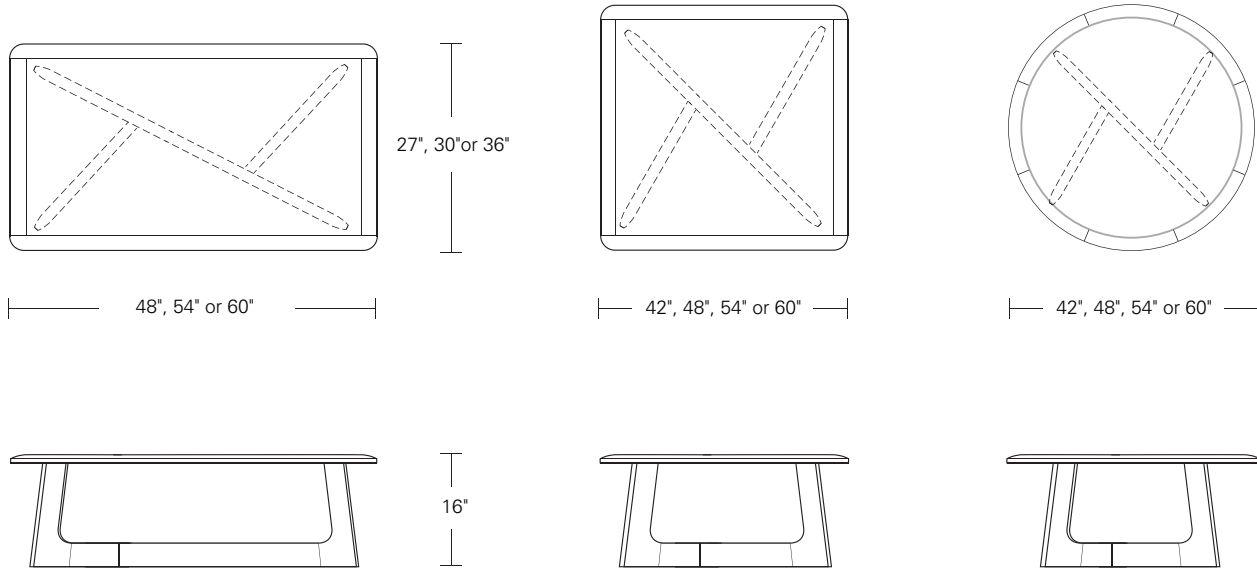

**KEMIZO COCKTAIL TABLE**

**60W x 36D x 16H**

Shown in Cered Bronze Walnut with Dark Bronze Inlays

The Kemizo Cocktail Table inspired by the South African Sesotho word for "outline". This design features a diagonal base stretcher with acute and obtuse leg angles, rounded corners, and softened profiles. An optional metal inlay follows the edges of the table top and base highlighting its linear form.