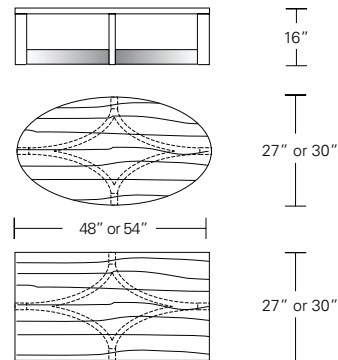

Oval or Rectangular Wood Top

DESCRIPTION	FINISH OPTIONS	
Nexus Cocktail Table: Inset glass top or veneer top with solid wood or thick veneer edging. Curved base with solid wood vertical frame members and levelers. Options: Sunburst veneer pattern. Premium glass. Custom Orders: Custom sizes, woods and finishes are available. Please request a price quotation.	Standard - Natural / Stained: Bronze Ash, Burnt Ash, Ebonized Ash, Grey Ash, Medium Mahogany, Oak, Bluff Oak, Desert Oak, Moka Oak, Grey Oak, Fumed Oak, Walnut, Medium Walnut, Dark Walnut, Ebonized Walnut, Grey Walnut, Silver Walnut, Terra Walnut, Bronze Walnut, Claro Toned Walnut.	Premium - Cerused / Bleached: Bleached Ash, Cerused Bronze Ash, Cerused Burnt Ash, Cerused Grey Ash, Cerused Dark Mahogany, Bleached Oak, Cerused Oak, Bleached Walnut, Cerused Walnut, Cerused Grey Walnut, Cerused Silver Walnut, Cerused Bronze Walnut.