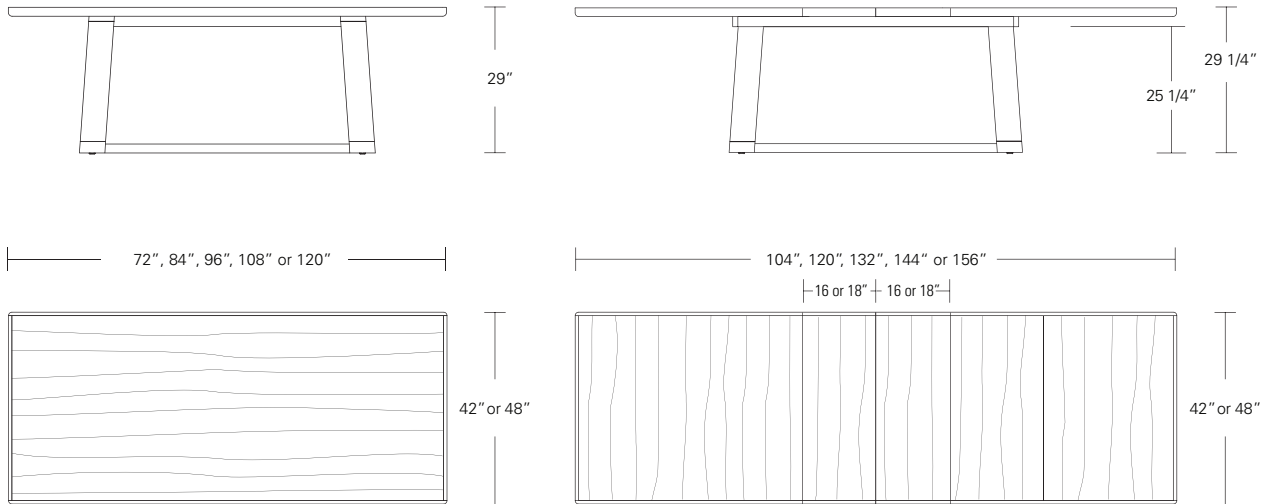

48"W (68"w/one 20"leaf) x 48"D x 29"H  
 54"W (74"w/one 20"leaf) x 54"D x 29"H  
 60"W (84"w/one 24"leaf) x 60"D x 29"H  
 66"W (90"w/one 24"leaf) x 66"D x 29"H  
 72"W (96"w/one 24"leaf) x 72"D x 29"H

**Standard Table**

- 72"W x 38"D x 29"H
- 84"W x 40"D x 29"H
- 96"W x 42"D x 29"H
- 108"W x 44"D x 29"H
- 120"W x 48"D x 29"H

**Split Base Extension Table**

- 72"W (96" w/one leaf, 120" w/two 24" leaves) x 38"D x 29 1/4"H
- 84"W (108" w/one leaf, 132" w/two 24" leaves) x 40"D x 29 1/4"H
- 96"W (120" w/one leaf, 144" w/two 24" leaves) x 42"D x 29 1/4"H
- 108"W (132" w/one leaf, 156" w/two 24" leaves) x 44"D x 29 1/4"H
- 120"W (144" w/one leaf, 168" w/two 24" leaves) x 48"D x 29 1/4"H

**Puente Table**

- 72"W x 42"D x 29"H
- 84"W x 42"D x 29"H
- 96"W x 42"D x 29"H
- 108"W x 42"D x 29"H
- 120"W x 48"D x 29"H

**Puente Extension Table**

- 72"W (104"w/two 16"leaves) x 42"D x 29 1/4"H
- 84"W (120"w/two 18"leaves) x 42"D x 29 1/4"H
- 96"W (132"w/two 18"leaves) x 42"D x 29 1/4"H
- 108"W (144"w/two 18"leaves) x 42"D x 29 1/4"H
- 120"W (156"w/two 18"leaves) x 48"D x 29 1/4"H