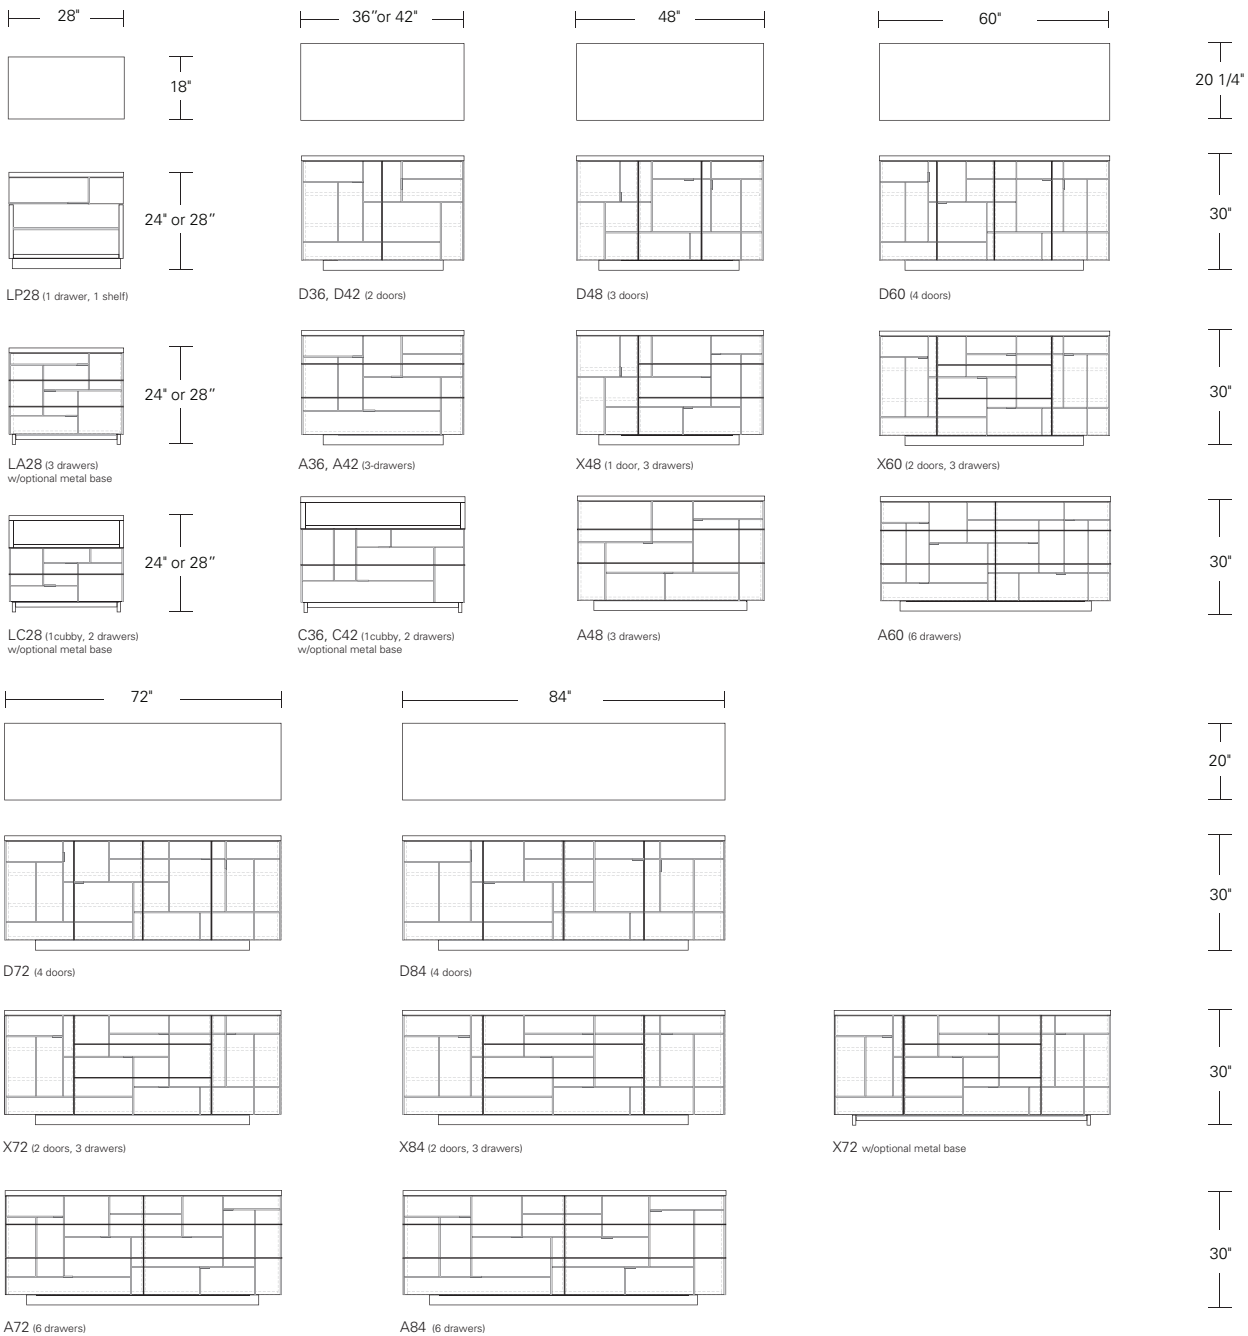

FRETWORK CASEGOODS

DESCRIPTION	FINISH OPTIONS	
Fretwork Casegoods: Veneer cabinet with veneered fronts and raised metal inlay. Integrated pulls. Adjustable shelves behind doors. Soft-close doors and drawers. Solid wood base with levelers. Inlay / Pull Options: Dark bronze, medium bronze, satin brass or satin stainless steel. Options: File drawers, drawer inserts, removable back with wire management. Contrasting wood base or optional metal base in four finishes. Custom Orders: Custom sizes, woods and finishes are available. Please request a price quotation.	Standard - Natural / Stained: Bronze Ash, Burnt Ash, Ebonized Ash, Grey Ash, Medium Mahogany, Oak, Bluff Oak, Desert Oak, Moka Oak, Grey Oak, Fumed Oak, Walnut, Medium Walnut, Dark Walnut, Ebonized Walnut, Grey Walnut, Silver Walnut, Terra Walnut, Bronze Walnut, Claro Toned Walnut.	Premium - Cerused / Bleached: Bleached Ash, Cerused Bronze Ash, Cerused Burnt Ash, Cerused Grey Ash, Cerused Dark Mahogany, Bleached Oak, Cerused Oak, Bleached Walnut, Cerused Walnut, Cerused Grey Walnut, Cerused Silver Walnut, Cerused Bronze Walnut.
	Metal Base Optional Metal Base in Satin Brass, Satin Stainless Steel or Dark Bronze- at additional cost