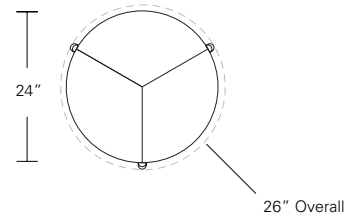

TRILLIUM COCKTAIL TABLE

Trillium 39
39" Diam Top x 15"H
Overall Diam w/ legs 42"

DESCRIPTION	FINISH OPTIONS	
Trillium Table: Veneer top with thick veneer edging. Solid wood base with levelers. Inlay Options: Dark bronze, medium bronze, satin brass or satin aluminum. Custom Orders: Custom sizes, woods and finishes are available. Please request a price quotation.	Standard - Natural / Stained: Bronze Ash, Burnt Ash, Ebonized Ash, Grey Ash, Medium Mahogany, Oak, Bluff Oak, Desert Oak, Moka Oak, Grey Oak, Fumed Oak, Walnut, Medium Walnut, Dark Walnut, Ebonized Walnut, Grey Walnut, Silver Walnut, Terra Walnut, Bronze Walnut, Claro Toned Walnut.	Premium - Cerused / Bleached: Bleached Ash, Cerused Bronze Ash, Cerused Burnt Ash, Cerused Grey Ash, Cerused Dark Mahogany, Bleached Oak, Cerused Oak, Bleached Walnut, Cerused Walnut, Cerused Grey Walnut, Cerused Silver Walnut, Cerused Bronze Walnut.