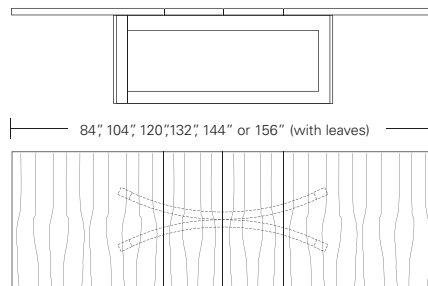

Nexus Extension Table C (with leaves)

DESCRIPTION	FINISH OPTIONS	
Nexus Table: Veneer top with solid wood or thick veneer edging. Curved base with solid wood vertical frame members. Options: Sunburst veneer pattern. Metal inlay edge detail. Metal Inlay Options: Dark bronze, medium bronze, satin brass or satin aluminum. Custom Orders: Custom sizes, woods and finishes are available. Please request a price quotation.	Standard - Natural / Stained: Bronze Ash, Burnt Ash, Ebonized Ash, Grey Ash, Medium Mahogany, Oak, Bluff Oak, Desert Oak, Moka Oak, Grey Oak, Fumed Oak, Walnut, Medium Walnut, Dark Walnut, Ebonized Walnut, Grey Walnut, Silver Walnut, Terra Walnut, Bronze Walnut, Claro Toned Walnut.	Premium - Cerused / Bleached: Bleached Ash, Cerused Bronze Ash, Cerused Burnt Ash, Cerused Grey Ash, Cerused Dark Mahogany, Bleached Oak, Cerused Oak, Bleached Walnut, Cerused Walnut, Cerused Grey Walnut, Cerused Silver Walnut, Cerused Bronze Walnut.