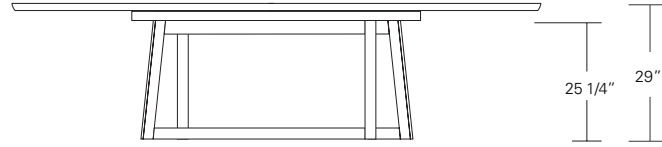

ROULETTE TABLE