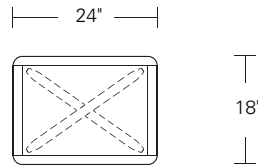

KEMIZO SIDE TABLES

Round
20"W x 20"D x 22"H

Square
18"W x 18"D x 22"H

Rectangular
24"W x 18"D x 24"H