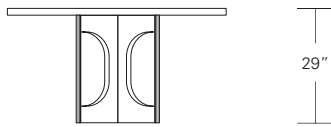

29"

42", 48", 54",
60", 66" or 72"

Bruneau Round Table

42"W x 42"D x 29"H
48"W x 48"D x 29"H
54"W x 54"D x 29"H
60"W x 60"D x 29"H
66"W x 66"D x 29"H
72"W x 72"D x 29"H

25 1/2" 29 1/4"

68", 74", 84", 90" or 96"

Round Extension Table (with self-storing leaf)

48"W (68" w/one 20"leaf) x 48"D x 29 1/4"H
54"W (74" w/one 20"leaf) x 54"D x 29 1/4"H
60"W (84" w/one 24"leaf) x 60"D x 29 1/4"H
66"W (90" w/one 24"leaf) x 66"D x 29 1/4"H
72"W (96" w/one 24"leaf) x 72"D x 29 1/4"H

96", 102", 108", 114" or 120"

Round Extension Table (split base with two leaves)

48"W (96" w/two 24"leaves) x 48"D x 29 1/4"H
54"W (102" w/two 24"leaves) x 54"D x 29 1/4"H
60"W (108" w/two 24"leaves) x 60"D x 29 1/4"H
66"W (114" w/two 24"leaves) x 66"D x 29 1/4"H
72"W (120" w/two 24"leaves) x 72"D x 29 1/4"H

42", 48", 54",
60", 66" or 72"

Bruneau Square Table

42"W x 42"D x 29"H
48"W x 48"D x 29"H
54"W x 54"D x 29"H
60"W x 60"D x 29"H
66"W x 66"D x 29"H
72"W x 72"D x 29"H

Square Extension Table (with self storing leaf)

48"W (68" w/one 20"leaf) x 48"D x 29 1/4"H
54"W (74" w/one 20"leaf) x 54"D x 29 1/4"H
60"W (84" w/one 24"leaf) x 60"D x 29 1/4"H
66"W (90" w/one 24"leaf) x 66"D x 29 1/4"H
72"W (96" w/one 24"leaf) x 72"D x 29 1/4"H

Square Extension Table (split base with two leaves)

48"W (96" w/two 24"leaves) x 48"D x 29 1/4"H
54"W (102" w/two 24"leaves) x 54"D x 29 1/4"H
60"W (108" w/two 24"leaves) x 60"D x 29 1/4"H
66"W (114" w/two 24"leaves) x 66"D x 29 1/4"H
72"W (120" w/two 24"leaves) x 72"D x 29 1/4"H