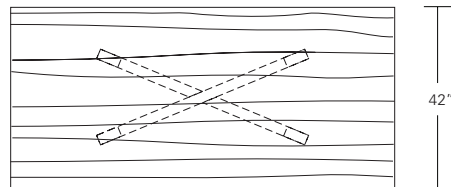

Duette Table X Base

72"W x 42"D x 29"H
84"W x 42"D x 29"H
96"W x 42"D x 29"H

DESCRIPTION	FINISH OPTIONS	
Duette Table: Solid wood table top. Solid wood base with levelers. Options: Extension version. Butterfly inlay in satin brass, dark bronze or satin stainless steel. Custom Orders: Custom sizes, woods and finishes are available. Please request a price quotation.	Standard - Natural / Stained: Bronze Ash, Burnt Ash, Ebonized Ash, Grey Ash, Medium Mahogany, Oak, Bluff Oak, Desert Oak, Moka Oak, Grey Oak, Fumed Oak, Walnut, Medium Walnut, Dark Walnut, Ebonized Walnut, Grey Walnut, Silver Walnut, Terra Walnut, Bronze Walnut, Claro Toned Walnut.	Premium - Cerused / Bleached: Bleached Ash, Cerused Bronze Ash, Cerused Burnt Ash, Cerused Grey Ash, Cerused Dark Mahogany, Bleached Oak, Cerused Oak, Bleached Walnut, Cerused Walnut, Cerused Grey Walnut, Cerused Silver Walnut, Cerused Bronze Walnut.
	Custom Finishes Claro Walnut table top with square edge- at additional cost. Claro Walnut* table top with live edge (square only).- at additional cost.