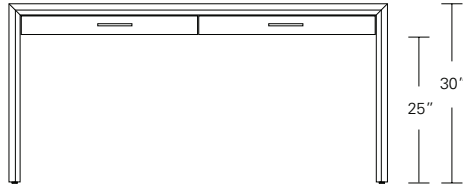

Desk

DESCRIPTION	FINISH OPTIONS	
Arris Desk & Console: Profiled and mitered solid wood frame with veneer top. Levelers. Options: Drawers, drawer dividers, shelves, Leather top, modesty panel, leg wire-chase, wood or metal grommets to match hardware. Satin brass, medium bronze, dark bronze, and satin or polished stainless steel pulls. Custom Orders: Custom sizes, woods and finishes are available. Please request a price quotation.	Standard - Natural / Stained: Bronze Ash, Burnt Ash, Ebonized Ash, Grey Ash, Medium Mahogany, Oak, Bluff Oak, Desert Oak, Moka Oak, Grey Oak, Fumed Oak, Walnut, Medium Walnut, Dark Walnut, Ebonized Walnut, Grey Walnut, Silver Walnut, Terra Walnut, Bronze Walnut, Claro Toned Walnut.	Premium - Cerused / Bleached: Bleached Ash, Cerused Bronze Ash, Cerused Burnt Ash, Cerused Grey Ash, Cerused Dark Mahogany, Bleached Oak, Cerused Oak, Bleached Walnut, Cerused Walnut, Cerused Grey Walnut, Cerused Silver Walnut, Cerused Bronze Walnut.