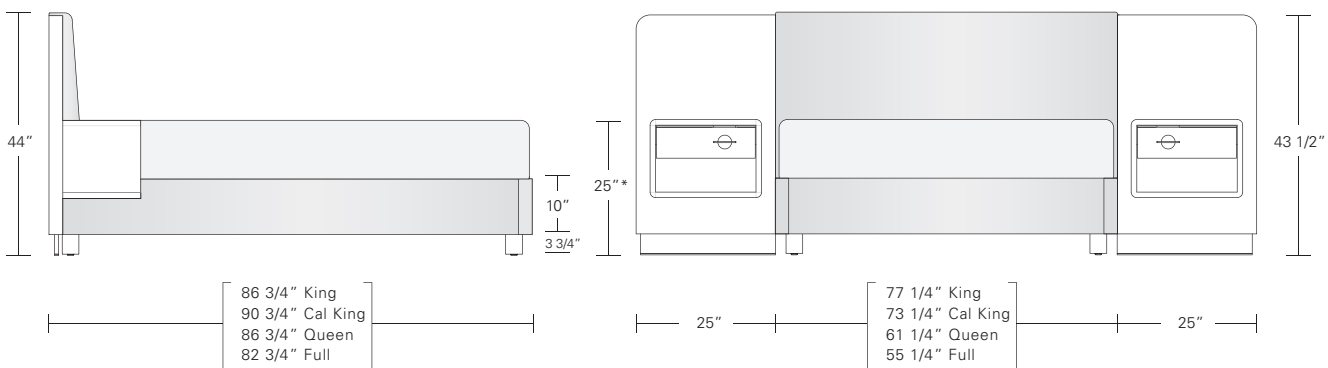

Napa Bed Ensemble 2 - Rounded Corners on Headboard, Night Cabinet 2