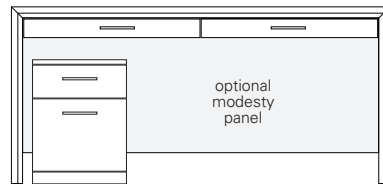

**Optional Pedestal
Optional Modesty Panel**