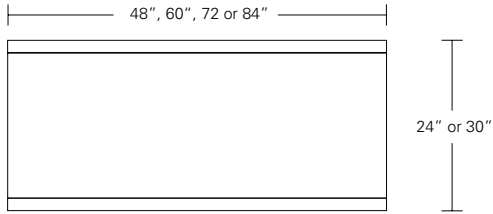

Desk

DESCRIPTION	FINISH OPTIONS	
Arris Desk & Console: Profiled and mitered solid wood frame with veneer top. Levelers. Options: Drawers, drawer dividers, shelves, Leather top, modesty panel, leg wire-chase, wood or metal grommets to match hardware. Satin brass, medium bronze, dark bronze, and satin or polished stainless steel pulls. Custom Orders: Custom sizes, woods and finishes are available. Please request a price quotation.	Standard - Natural / Stained: Bronze Ash, Burnt Ash, Ebonized Ash, Grey Ash, Medium Mahogany, Oak, Bluff Oak, Desert Oak, Moka Oak, Grey Oak, Fumed Oak, Walnut, Medium Walnut, Dark Walnut, Ebonized Walnut, Grey Walnut, Silver Walnut, Terra Walnut, Bronze Walnut, Claro Toned Walnut.	Premium - Cerused / Bleached: Bleached Ash, Cerused Bronze Ash, Cerused Burnt Ash, Cerused Grey Ash, Cerused Dark Mahogany, Bleached Oak, Cerused Oak, Bleached Walnut, Cerused Walnut, Cerused Grey Walnut, Cerused Silver Walnut, Cerused Bronze Walnut.