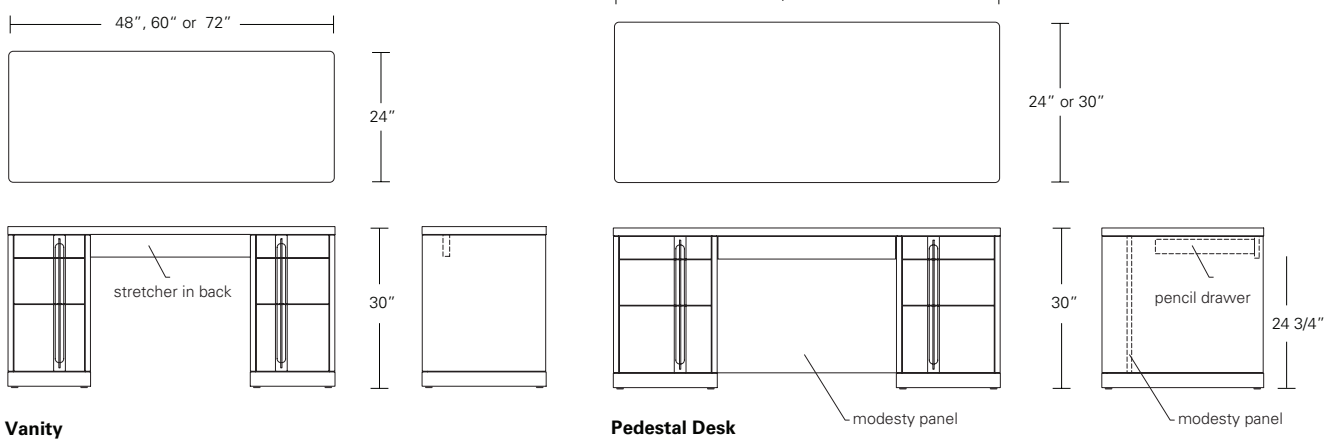

DESCRIPTION	FINISH OPTIONS	
Bruneau Console, Desks and Vanity: Solid wood frame with radiused corners and veneered top. Integrated pulls in covered solid wood fronts with metal inlay. Soft-close drawers and leveling feet. Options: Integrated metal pull and optional metal detail on leg in satin brass, medium bronze, dark bronze, or satin aluminum. Custom Orders: Custom sizes, woods and finishes are available. Please request a price quotation.	Standard - Natural / Stained: Bronze Ash, Burnt Ash, Ebonized Ash, Grey Ash, Medium Mahogany, Oak, Bluff Oak, Desert Oak, Moka Oak, Grey Oak, Fumed Oak, Walnut, Medium Walnut, Dark Walnut, Ebonized Walnut, Grey Walnut, Silver Walnut, Terra Walnut, Bronze Walnut, Claro Toned Walnut.	Premium - Cerused / Bleached: Bleached Ash, Cerused Bronze Ash, Cerused Burnt Ash, Cerused Grey Ash, Cerused Dark Mahogany, Bleached Oak, Cerused Oak, Bleached Walnut, Cerused Walnut, Cerused Grey Walnut, Cerused Silver Walnut, Cerused Bronze Walnut.