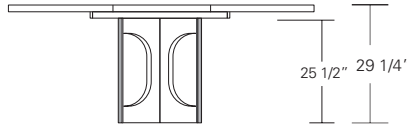

### Bruneau Extension Table C (w/ leaves in center)

72"W (104"w/two 16"leaves) x 38"D x 29 1/4"H  
 84"W (120"w/two 18"leaves) x 40"D x 29 1/4"H  
 96"W (132"w/two 18"leaves) x 42"D x 29 1/4"H  
 108"W (144"w/two 18"leaves) x 44"D x 29 1/4"H  
 120"W (156"w/two 18"leaves) x 48"D x 29 1/4"H

**BRUNEAU SQUARE TABLE**

**42W x 42D x 29H**

Shown in Bleached Oak and Satin Brass metal.

The Bruneau Square Table is defined by four interlocking base elements forming a sculptural central pedestal, refined with linear metal end caps. Available with softly radiused square or circular tops, in fixed or extension formats, across a broad range of sizes and finishes.

29"

42", 48", 54",  
60", 66" or 72"

**Bruneau Round Table**

42"W x 42"D x 29"H  
48"W x 48"D x 29"H  
54"W x 54"D x 29"H  
60"W x 60"D x 29"H  
66"W x 66"D x 29"H  
72"W x 72"D x 29"H

25 1/2" 29 1/4"

68", 74", 84", 90" or 96"

**Round Extension Table (with self-storing leaf)**

48"W (68" w/one 20"leaf) x 48"D x 29 1/4"H  
54"W (74" w/one 20"leaf) x 54"D x 29 1/4"H  
60"W (84" w/one 24"leaf) x 60"D x 29 1/4"H  
66"W (90" w/one 24"leaf) x 66"D x 29 1/4"H  
72"W (96" w/one 24"leaf) x 72"D x 29 1/4"H