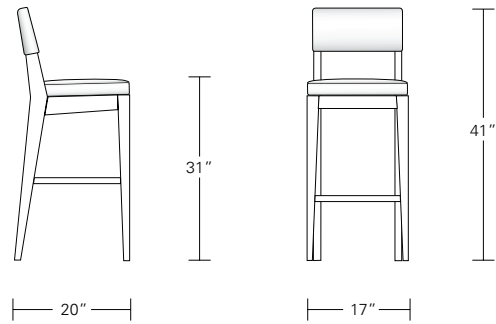

Cadet Bar Stool
17"W x 20"D x 41"H