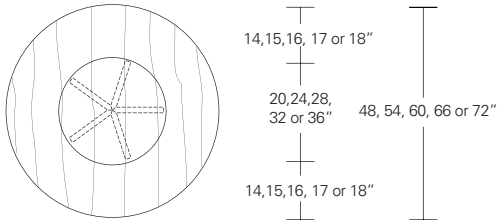

**Split Base Round Extension Table**

48"W (96" w/two 24" leaves) x 48"D x 29"H  
 54"W (102" w/two 24" leaves) x 54"D x 29"H  
 60"W (108" w/two 24" leaves) x 60"D x 29"H  
 66"W (114" w/two 24" leaves) x 66"D x 29"H  
 72"W (120" w/two 24" leaves) x 72"D x 29"H

**Verona Square Table**

42"W x 42"D x 29"H  
 48"W x 48"D x 29"H  
 54"W x 54"D x 29"H  
 60"W x 60"D x 29"H  
 66"W x 66"D x 29"H  
 72"W x 72"D x 29"H

**Square Extension Table (w/self-storing leaf)**

48"W (68" w/one 20" leaf) x 48"D x 29"H  
 54"W (74" w/one 20" leaf) x 54"D x 29"H  
 60"W (84" w/one 24" leaf) x 60"D x 29"H  
 66"W (90" w/one 24" leaf) x 66"D x 29"H  
 72"W (96" w/one 24" leaf) x 72"D x 29"H

**Split Base Square Extension Table**

48"W (96" w/two 24" leaves) x 48"D x 29"H  
 54"W (102" w/two 24" leaves) x 54"D x 29"H  
 60"W (108" w/two 24" leaves) x 60"D x 29"H  
 66"W (114" w/two 24" leaves) x 66"D x 29"H  
 72"W (120" w/two 24" leaves) x 72"D x 29"H