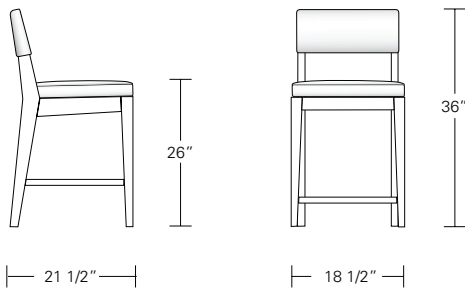

Cavalier Counter Stool