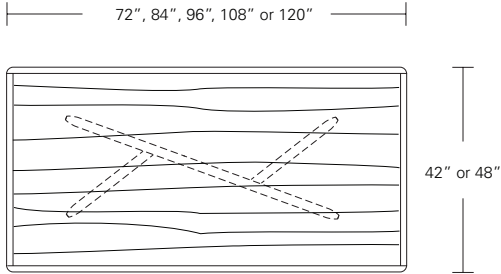

Kemizo Table

- 72" W x 42" D x 29" H
- 84" W x 42" D x 29" H
- 96" W x 42" D x 29" H
- 108" W x 42" D x 29" H
- 120" W x 48" D x 29" H

Kemizo Extension Table

- 72" W (104" w/two 16" leaves) x 42" D x 29 1/4" H
- 84" W (120" w/two 18" leaves) x 42" D x 29 1/4" H
- 96" W (132" w/two 18" leaves) x 42" D x 29 1/4" H
- 108" W (144" w/two 18" leaves) x 42" D x 29 1/4" H
- 120" W (156" w/two 18" leaves) x 48" D x 29 1/4" H

Edge Detail Options:

Veneer top with solid wood profiled edges on top and bottom.

Veneer top with solid wood profiled edge on top and optional metal inlay on bottom.

DESCRIPTION	FINISH OPTIONS	
Kemizo Table: Veneer top with solid wood edge. Solid wood base with levelers. Kemizo extension table with two standard leaves or two self-storing pivoting leaves. Inlay Options: Dark bronze, medium bronze, satin brass or satin aluminum. Custom Orders: Custom sizes, woods and finishes are available. Please request a price quotation.	Standard - Natural / Stained: Bronze Ash, Burnt Ash, Ebonized Ash, Grey Ash, Medium Mahogany, Oak, Bluff Oak, Desert Oak, Moka Oak, Grey Oak, Fumed Oak, Walnut, Medium Walnut, Dark Walnut, Ebonized Walnut, Grey Walnut, Silver Walnut, Terra Walnut, Bronze Walnut, Claro Toned Walnut.	Premium - Cerused / Bleached: Bleached Ash, Cerused Bronze Ash, Cerused Burnt Ash, Cerused Grey Ash, Cerused Dark Mahogany, Bleached Oak, Cerused Oak, Bleached Walnut, Cerused Walnut, Cerused Grey Walnut, Cerused Silver Walnut, Cerused Bronze Walnut.