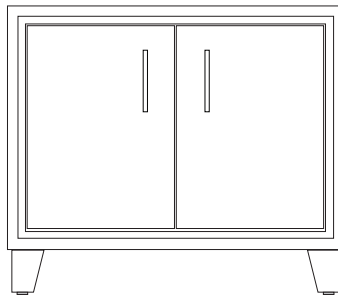

Arris Night Cabinet B
(two doors)