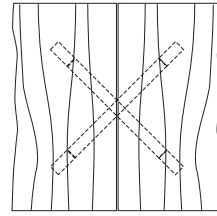

live edge option