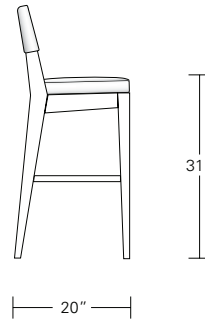

CADET, CAVALIER & CHEVRON STOOL

Cadet Bar Stool
17"W x 20"D x 41"H