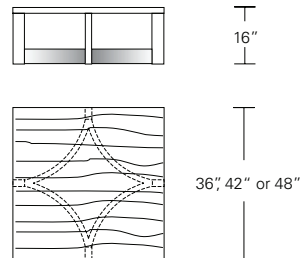

Square Wood Top