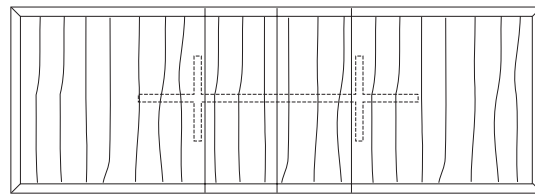

**Kemizo Table**

- 72" W x 42" D x 29" H
- 84" W x 42" D x 29" H
- 96" W x 42" D x 29" H
- 108" W x 42" D x 29" H
- 120" W x 48" D x 29" H

**Kemizo Extension Table**

- 72" W (104" w/two 16" leaves) x 42" D x 29 1/4" H
- 84" W (120" w/two 18" leaves) x 42" D x 29 1/4" H
- 96" W (132" w/two 18" leaves) x 42" D x 29 1/4" H
- 108" W (144" w/two 18" leaves) x 42" D x 29 1/4" H
- 120" W (156" w/two 18" leaves) x 48" D x 29 1/4" H

**VERONA EXTENSION TABLE**

**84W x 40D x 29H  
(120W with two 18" LEAVES)**

Shown in Silver Walnut.

The Verona Table features a tapered base formed with modern fluid lines connecting the legs and criss-crossing stretchers. The table top's beveled profile compliments the divergent angles of the table base. Verona tables are available in a variety of shapes and sizes, fixed or extension versions and in a wide selection of finishes.

72", 84", 96", 108" or 120"

104", 120", 132", 144" or 156"  
 | 16 or 18" | 16 or 18" |

**Verona Table**

72"W x 38"D x 29"H  
 84"W x 40"D x 29"H  
 96"W x 42"D x 29"H  
 108"W x 44"D x 29"H  
 120"W x 48"D x 29"H

**Verona Extension Table**

72"W (104"w/two 16"leaves) x 38"D x 29"H  
 84"W (120"w/two 18"leaves) x 40"D x 29"H  
 96"W (132"w/two 18"leaves) x 42"D x 29"H  
 108"W (144"w/two 18"leaves) x 44"D x 29"H  
 120"W (156"w/two 18"leaves) x 48"D x 29"H