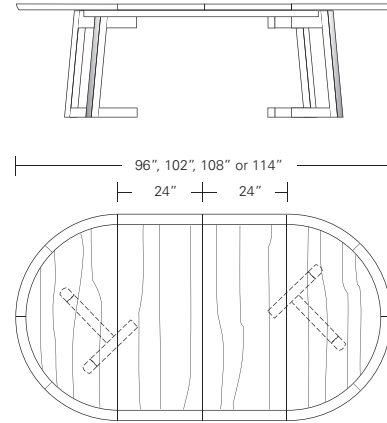

**ROULETTE ROUND EXTENSION TABLE - SPLIT BASE**

**66W x 66D x 29H**  
**(114W with two 24" LEAVES)**

Shown in Walnut with optional solid wood top.

The Roulette Round Table features a pin wheel style base layout with slanted legs suggesting a rotating movement. On this table the base splits to support the increased top length. Roulettes are available in a variety of shapes, sizes, fixed and extension versions.

### Roulette Round Table

42" W x 42" D x 29" H  
 48" W x 48" D x 29" H  
 54" W x 54" D x 29" H  
 60" W x 60" D x 29" H  
 66" W x 66" D x 29" H  
 72" W x 72" D x 29" H

### Round Extension Table (w/self-storing leaf)

48" W (68" w/one 20" leaf) x 48" D x 29" H  
 54" W (74" w/one 20" leaf) x 54" D x 29" H  
 60" W (84" w/one 24" leaf) x 60" D x 29" H  
 66" W (90" w/one 24" leaf) x 66" D x 29" H  
 72" W (96" w/one 24" leaf) x 72" D x 29" H