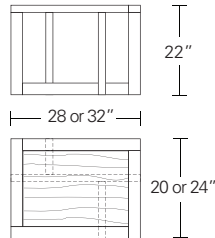

Side Table with wood top
28"W x 20"D x 22"H
32"W x 24"D x 22"H

DESCRIPTION	FINISH OPTIONS	
Offset Cocktail & Side Table: Inset glass top or veneer top with solid wood frame. Base with solid wood frame members. Options: Premium Optiwhite, Bronze or Grey Glass. Custom Orders: Custom sizes, woods and finishes are available. Please request a price quotation.	Standard - Natural / Stained: Bronze Ash, Burnt Ash, Ebonized Ash, Grey Ash, Medium Mahogany, Oak, Bluff Oak, Desert Oak, Moka Oak, Grey Oak, Fumed Oak, Walnut, Medium Walnut, Dark Walnut, Ebonized Walnut, Grey Walnut, Silver Walnut, Terra Walnut, Bronze Walnut, Claro Toned Walnut.	Premium - Cerused / Bleached: Bleached Ash, Cerused Bronze Ash, Cerused Burnt Ash, Cerused Grey Ash, Cerused Dark Mahogany, Bleached Oak, Cerused Oak, Bleached Walnut, Cerused Walnut, Cerused Grey Walnut, Cerused Silver Walnut, Cerused Bronze Walnut.