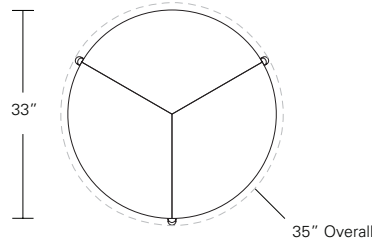

TRILLIUM COCKTAIL TABLE

DESCRIPTION	FINISH OPTIONS	
Trillium Table: Veneer top with thick veneer edging. Solid wood base with levelers. Inlay Options: Dark bronze, medium bronze, satin brass or satin aluminum. Custom Orders: Custom sizes, woods and finishes are available. Please request a price quotation.	Standard - Natural / Stained: Bronze Ash, Burnt Ash, Ebonized Ash, Grey Ash, Medium Mahogany, Oak, Bluff Oak, Desert Oak, Moka Oak, Grey Oak, Fumed Oak, Walnut, Medium Walnut, Dark Walnut, Ebonized Walnut, Grey Walnut, Silver Walnut, Terra Walnut, Bronze Walnut, Claro Toned Walnut.	Premium - Cerused / Bleached: Bleached Ash, Cerused Bronze Ash, Cerused Burnt Ash, Cerused Grey Ash, Cerused Dark Mahogany, Bleached Oak, Cerused Oak, Bleached Walnut, Cerused Walnut, Cerused Grey Walnut, Cerused Silver Walnut, Cerused Bronze Walnut.