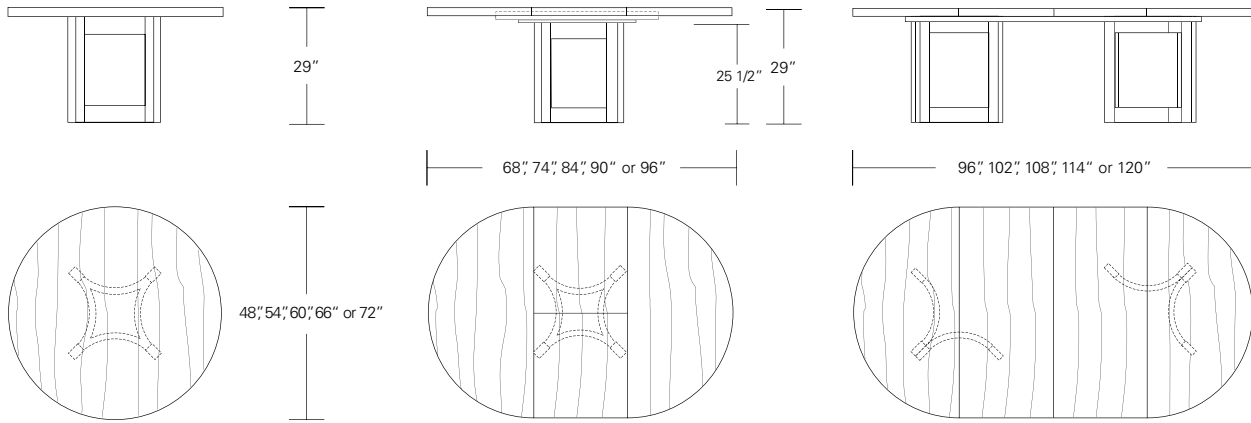

Nexus Round Table

48"W x 48"D x 29"H
54"W x 54"D x 29"H
60"W x 60"D x 29"H
66"W x 66"D x 29"H
72"W x 72"D x 29"H

Round Extension Table (with self storing leaf)

48"W (68" w/one 20" leaf) x 48"D x 29"H
54"W (74" w/one 20" leaf) x 54"D x 29"H
60"W (84" w/one 24" leaf) x 60"D x 29"H
66"W (90" w/one 24" leaf) x 66"D x 29"H
72"W (96" w/one 24" leaf) x 72"D x 29"H

Round Split Base Extension Table

48"W (96" w/two 24" leaves) x 48"D x 29"H
54"W (102" w/two 24" leaves) x 54"D x 29"H
60"W (108" w/two 24" leaves) x 60"D x 29"H
66"W (114" w/two 24" leaves) x 66"D x 29"H
72"W (120" w/two 24" leaves) x 72"D x 29"H