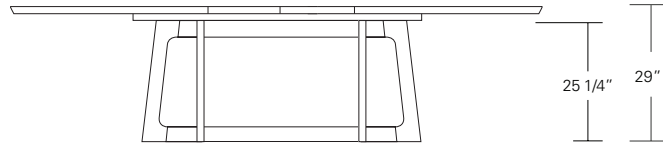

**Kemizo Table**

- 72" W x 42" D x 29" H
- 84" W x 42" D x 29" H
- 96" W x 42" D x 29" H
- 108" W x 42" D x 29" H
- 120" W x 48" D x 29" H

**Kemizo Extension Table**

- 72" W (104" w/two 16" leaves) x 42" D x 29 1/4" H
- 84" W (120" w/two 18" leaves) x 42" D x 29 1/4" H
- 96" W (132" w/two 18" leaves) x 42" D x 29 1/4" H
- 108" W (144" w/two 18" leaves) x 42" D x 29 1/4" H
- 120" W (156" w/two 18" leaves) x 48" D x 29 1/4" H

**VERONA EXTENSION TABLE**

**84W x 40D x 29H  
(120W with two 18" LEAVES)**

Shown in Silver Walnut.

The Verona Table features a tapered base formed with modern fluid lines connecting the legs and criss-crossing stretchers. The table top's beveled profile compliments the divergent angles of the table base. Verona tables are available in a variety of shapes and sizes, fixed or extension versions and in a wide selection of finishes.