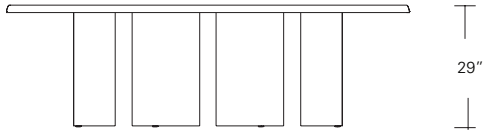

48"W (68"w/one 20"leaf) x 48"D x 29"H  
 54"W (74"w/one 20"leaf) x 54"D x 29"H  
 60"W (84"w/one 24"leaf) x 60"D x 29"H  
 66"W (90"w/one 24"leaf) x 66"D x 29"H  
 72"W (96"w/one 24"leaf) x 72"D x 29"H

**Split Base Square Extension Table**

48"W (96"w/two 24"leaves) x 48"D x 29"H  
 54"W (102"w/two 24"leaves) x 54"D x 29"H  
 60"W (108"w/two 24"leaves) x 60"D x 29"H  
 66"W (114"w/two 24"leaves) x 66"D x 29"H  
 72"W (120"w/two 24"leaves) x 72"D x 29"H

**PRYSM TABLE**

**84W x 40D x 29H**

Shown in Moka Oak with optional Medium Bronze inlay.

Prysm is a sculptural table with bold triangular monolithic bases. The boat-shaped top features a refined, profiled wood edge and is available in a variety of sizes and finishes. An optional metal inlay adds a distinctive architectural touch.

**Standard Table**

- 72"W x 38"D x 29"H
- 84"W x 40"D x 29"H
- 96"W x 42"D x 29"H
- 108"W x 44"D x 29"H
- 120"W x 48"D x 29"H

**Split Base Extension Table**

- 72"W (96" w/one leaf, 120" w/two 24" leaves) x 38"D x 29 1/4"H
- 84"W (108" w/one leaf, 132" w/two 24" leaves) x 40"D x 29 1/4"H
- 96"W (120" w/one leaf, 144" w/two 24" leaves) x 42"D x 29 1/4"H
- 108"W (132" w/one leaf, 156" w/two 24" leaves) x 44"D x 29 1/4"H
- 120"W (144" w/one leaf, 168" w/two 24" leaves) x 48"D x 29 1/4"H