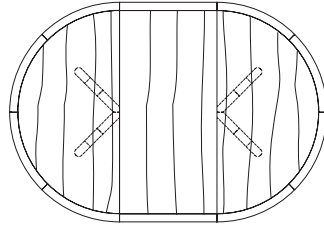

**CAMEO ROUND EXTENSION TABLE**

**60W x 60D x 29H  
(84" w/1 LEAF, 108" w/2 LEAVES)**

Shown in Fumed Oak with Dark Bronze metal inlay.

The Cameo Round Extension Table features a graphic geometric base design that forms two intersecting circles. The base splits to accommodate one or two 24" leaves. Cameos are available in several shapes, sizes, and in fixed or extension versions. A wide range of wood finishes and metal inlay options offer endless variations.

# CAMEO ROUND & SQUARE TABLE

29"

25 1/2" 29 1/4"

72", 78", 84", 90" or 96"

96", 102", 108", 114" or 120"

42", 48", 54",  
60", 66" or 72"

## Cameo Round Table

42"W x 42"D x 29"H  
48"W x 48"D x 29"H  
54"W x 54"D x 29"H  
60"W x 60"D x 29"H  
66"W x 66"D x 29"H  
72"W x 72"D x 29"H

## Round Extension Table (split base with one leaf)

48"W (72" w/one 24" leaf) x 48"D x 29 1/4"H  
54"W (78" w/one 24" leaf) x 54"D x 29 1/4"H  
60"W (84" w/one 24" leaf) x 60"D x 29 1/4"H  
66"W (90" w/one 24" leaf) x 66"D x 29 1/4"H  
72"W (96" w/one 24" leaf) x 72"D x 29 1/4"H