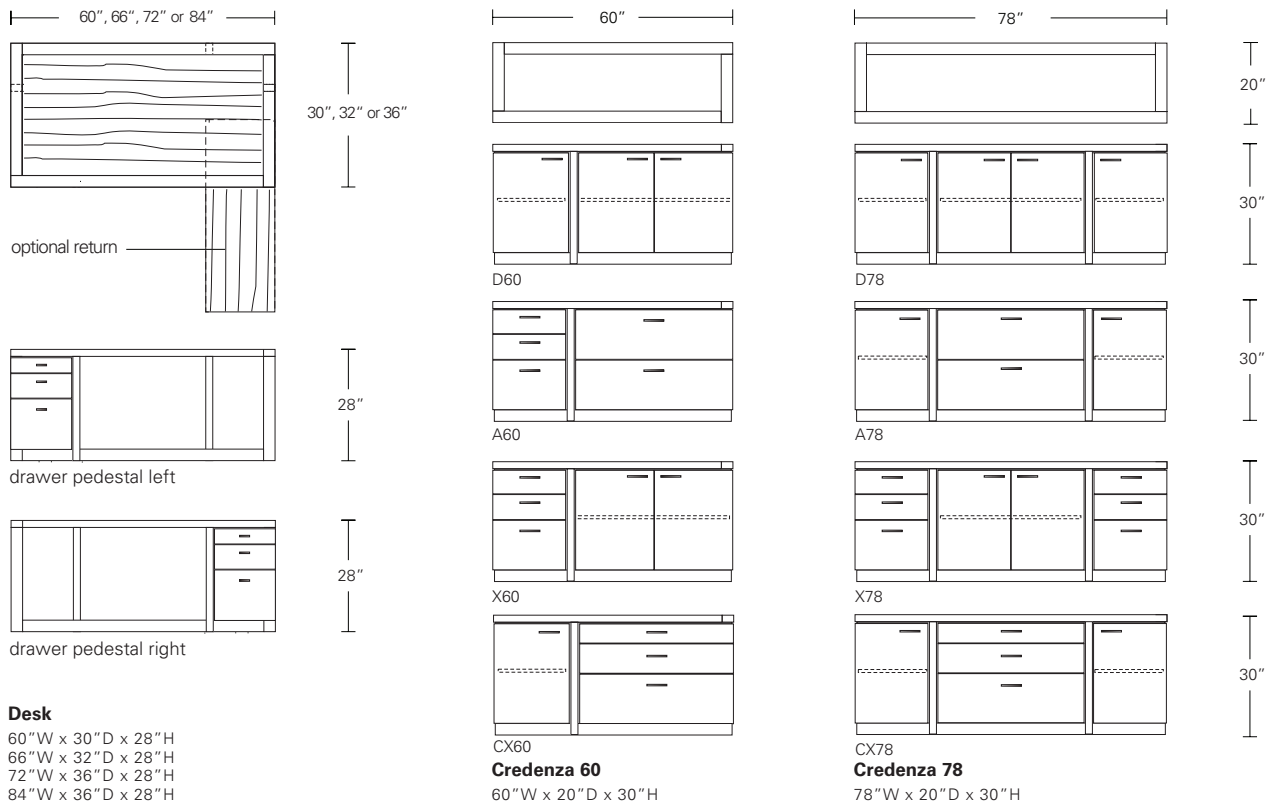

OFFSET DESK & CREDENZA

DESCRIPTION	FINISH OPTIONS	
Offset Desk: Veneer top with solid wood frame. Solid wood base with levelers. Options: Bar pulls in satin brass, medium bronze, dark bronze, and satin or polished stainless steel. Wood or metal grommet same finish as hardware and modesty panel. Custom Orders: Custom sizes, woods and finishes are available. Please request a price quotation.	Standard - Natural / Stained: Bronze Ash, Burnt Ash, Ebonized Ash, Grey Ash, Medium Mahogany, Oak, Bluff Oak, Desert Oak, Moka Oak, Grey Oak, Fumed Oak, Walnut, Medium Walnut, Dark Walnut, Ebonized Walnut, Grey Walnut, Silver Walnut, Terra Walnut, Bronze Walnut, Claro Toned Walnut.	
	Premium - Cerused / Bleached: Bleached Ash, Cerused Bronze Ash, Cerused Burnt Ash, Cerused Grey Ash, Cerused Dark Mahogany, Bleached Oak, Cerused Oak, Bleached Walnut, Cerused Walnut, Cerused Grey Walnut, Cerused Silver Walnut, Cerused Bronze Walnut.