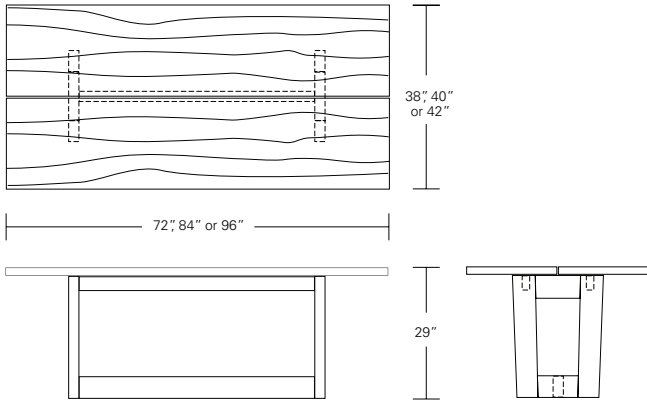

Duette Table

72\"/>