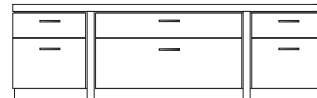

OFFSET DESK & CREDENZA

Desk

- 60" W x 30" D x 28" H
- 66" W x 32" D x 28" H
- 72" W x 36" D x 28" H
- 84" W x 36" D x 28" H

Return A

- 48" W x 17" D x 17" H (lateral letter files only)
- 48" W x 20" D x 17" H (lateral letter & legal files)

Return B

- 48" W x 17" D x 20" H
- 48" W x 20" D x 20" H

Return C

- 48" W x 17" D x 23" H (lateral letter files only)
- 48" W x 20" D x 23" H (lateral letter & legal files)

Credenza 60 low

- 60" W x 20" D x 24" H

LA78

Credenza 78 low

- 78" W x 20" D x 24" H

DESCRIPTION	FINISH OPTIONS	
Offset Desk: Veneer top with solid wood frame. Solid wood base with levelers. Options: Bar pulls in satin brass, medium bronze, dark bronze, and satin or polished stainless steel. Wood or metal grommet same finish as hardware and modesty panel. Custom Orders: Custom sizes, woods and finishes are available. Please request a price quotation.	Standard - Natural / Stained: Bronze Ash, Burnt Ash, Ebonized Ash, Grey Ash, Medium Mahogany, Oak, Bluff Oak, Desert Oak, Moka Oak, Grey Oak, Fumed Oak, Walnut, Medium Walnut, Dark Walnut, Ebonized Walnut, Grey Walnut, Silver Walnut, Terra Walnut, Bronze Walnut, Claro Toned Walnut.	Premium - Cerused / Bleached: Bleached Ash, Cerused Bronze Ash, Cerused Burnt Ash, Cerused Grey Ash, Cerused Dark Mahogany, Bleached Oak, Cerused Oak, Bleached Walnut, Cerused Walnut, Cerused Grey Walnut, Cerused Silver Walnut, Cerused Bronze Walnut.