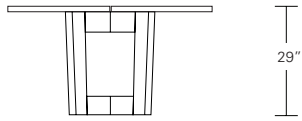

DUETTE ROUND & SQUARE TABLES