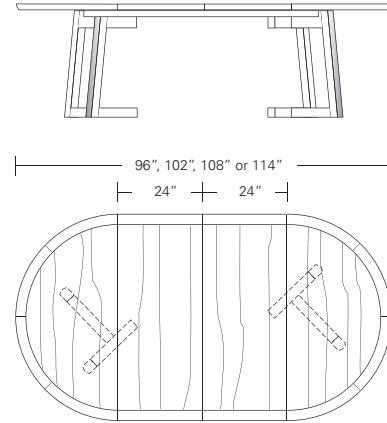

# ROULETTE ROUND & SQUARE TABLES

**Roulette Round Table**

42"W x 42"D x 29"H  
 48"W x 48"D x 29"H  
 54"W x 54"D x 29"H  
 60"W x 60"D x 29"H  
 66"W x 66"D x 29"H  
 72"W x 72"D x 29"H

**Round Extension Table (w/self-storing leaf)**

48"W (68" w/one 20" leaf) x 48"D x 29"H  
 54"W (74" w/one 20" leaf) x 54"D x 29"H  
 60"W (84" w/one 24" leaf) x 60"D x 29"H  
 66"W (90" w/one 24" leaf) x 66"D x 29"H  
 72"W (96" w/one 24" leaf) x 72"D x 29"H