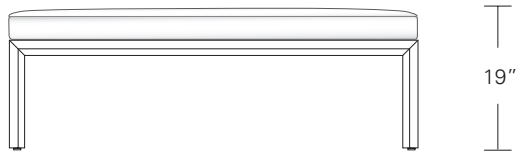

—42, 48, 54, 60, 66 or 72"—