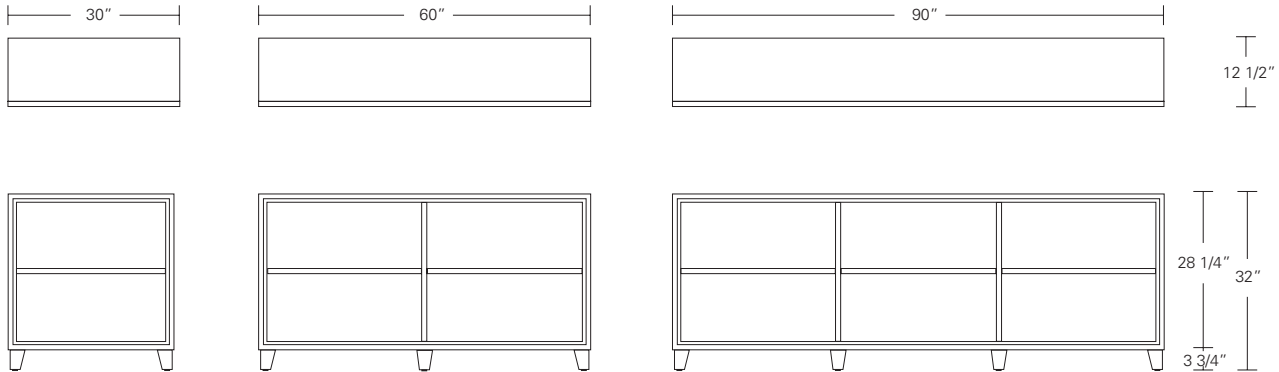

Arris Book Case

DESCRIPTION	FINISH OPTIONS	
Arris Bookcase: Veneer cabinet with profiled and mitered solid wood face frame. Adjustable shelves. Square tapered feet with levelers. Options: Doors, drawers, glass doors, glass shelves, low voltage lighting. Rectangular D pull in satin brass, medium bronze, dark bronze, and satin or polished stainless steel. Custom Orders: Custom sizes, woods and finishes are available. Please request a price quotation.	Standard - Natural / Stained: Bronze Ash, Burnt Ash, Ebonized Ash, Grey Ash, Medium Mahogany, Oak, Bluff Oak, Desert Oak, Moka Oak, Grey Oak, Fumed Oak, Walnut, Medium Walnut, Dark Walnut, Ebonized Walnut, Grey Walnut, Silver Walnut, Terra Walnut, Bronze Walnut, Claro Toned Walnut.	Premium - Cerused / Bleached: Bleached Ash, Cerused Bronze Ash, Cerused Burnt Ash, Cerused Grey Ash, Cerused Dark Mahogany, Bleached Oak, Cerused Oak, Bleached Walnut, Cerused Walnut, Cerused Grey Walnut, Cerused Silver Walnut, Cerused Bronze Walnut.
	Custom Finishes Opaque Satin Lacquer for Fronts.