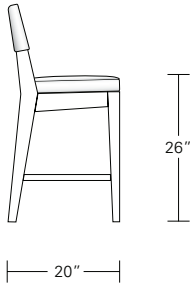

CADET, CAVALIER & CHEVRON STOOL

Cadet Counter Stool
17"W x 20"D x 36"H