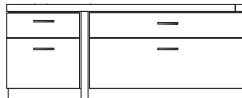

OFFSET DESK & CREDENZA

Desk

- 60" W x 30" D x 28" H
- 66" W x 32" D x 28" H
- 72" W x 36" D x 28" H
- 84" W x 36" D x 28" H

Return A

- 48" W x 17" D x 17" H (lateral letter files only)
- 48" W x 20" D x 17" H (lateral letter & legal files)

Return B

- 48" W x 17" D x 20" H
- 48" W x 20" D x 20" H

Return C

- 48" W x 17" D x 23" H (lateral letter files only)
- 48" W x 20" D x 23" H (lateral letter & legal files)

LA60

Credenza 60 low

- 60" W x 20" D x 24" H

Credenza 78 low

- 78" W x 20" D x 24" H

DESCRIPTION	FINISH OPTIONS	
Offset Desk: Veneer top with solid wood frame. Solid wood base with levelers. Options: Bar pulls in satin brass, medium bronze, dark bronze, and satin or polished stainless steel. Wood or metal grommet same finish as hardware and modesty panel. Custom Orders: Custom sizes, woods and finishes are available. Please request a price quotation.	Standard - Natural / Stained: Bronze Ash, Burnt Ash, Ebonized Ash, Grey Ash, Medium Mahogany, Oak, Bluff Oak, Desert Oak, Moka Oak, Grey Oak, Fumed Oak, Walnut, Medium Walnut, Dark Walnut, Ebonized Walnut, Grey Walnut, Silver Walnut, Terra Walnut, Bronze Walnut, Claro Toned Walnut.	Premium - Cerused / Bleached: Bleached Ash, Cerused Bronze Ash, Cerused Burnt Ash, Cerused Grey Ash, Cerused Dark Mahogany, Bleached Oak, Cerused Oak, Bleached Walnut, Cerused Walnut, Cerused Grey Walnut, Cerused Silver Walnut, Cerused Bronze Walnut.