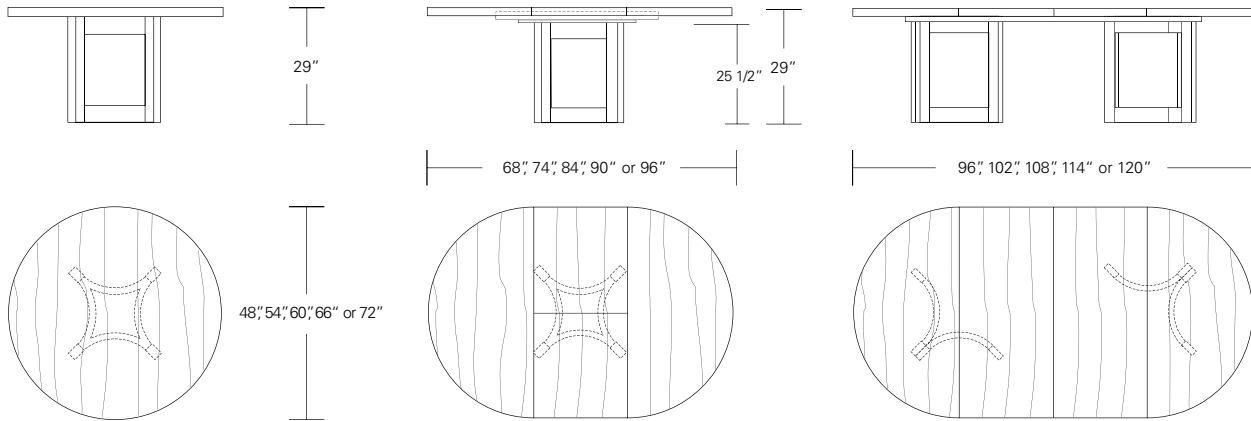

Nexus Round Table

48"W x 48"D x 29"H
54"W x 54"D x 29"H
60"W x 60"D x 29"H
66"W x 66"D x 29"H
72"W x 72"D x 29"H

Round Extension Table (with self storing leaf)

48"W (68" w/one 20"leaf) x 48"D x 29"H
54"W (74" w/one 20"leaf) x 54"D x 29"H
60"W (84" w/one 24"leaf) x 60"D x 29"H
66"W (90" w/one 24"leaf) x 66"D x 29"H
72"W (96" w/one 24"leaf) x 72"D x 29"H

Round Split Base Extension Table

48"W (96" w/two 24"leaves) x 48"D x 29"H
54"W (102" w/two 24"leaves) x 54"D x 29"H
60"W (108" w/two 24"leaves) x 60"D x 29"H
66"W (114" w/two 24"leaves) x 66"D x 29"H
72"W (120" w/two 24"leaves) x 72"D x 29"H