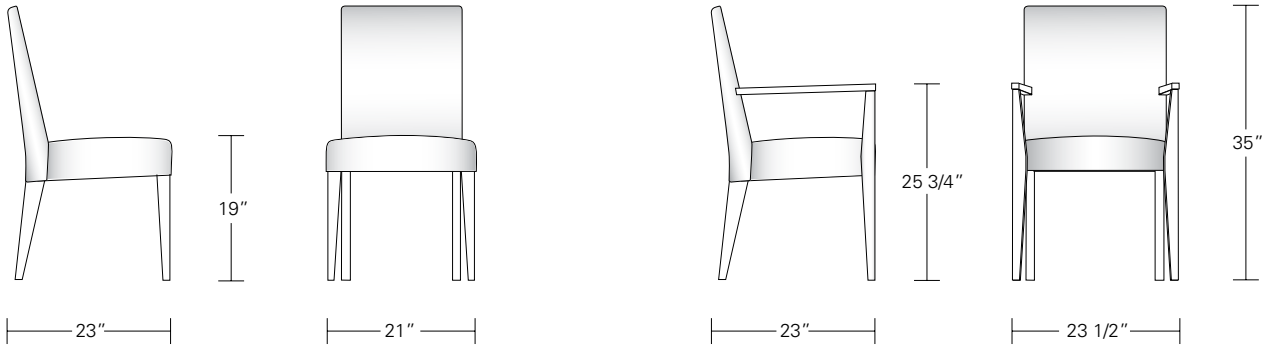

Corinne Side Chair

Corinne Arm Chair

**CORINNE CHAIR**

**23 1/2W x 23D x 35H**

Shown in Cerasus Walnut and COM.

Corinne Chairs—the ultimate expression of comfortable seating. The chair's gently curved back and its plush seat provide a truly pleasing sitting experience. Available in a variety of woods and finishes.