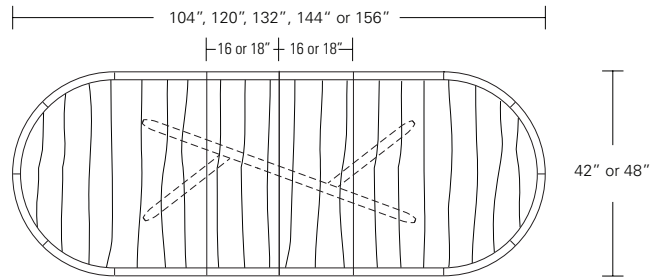

- 72" W (96" w/one leaf, 120" w/two 24" leaves) x 42" D x 29 1/4" H
- 84" W (108" w/one leaf, 132" w/two 24" leaves) x 42" D x 29 1/4" H
- 96" W (120" w/one leaf, 144" w/two 24" leaves) x 42" D x 29 1/4" H
- 108" W (132" w/one leaf, 156" w/two 24" leaves) x 42" D x 29 1/4" H
- 120" W (144" w/one leaf, 168" w/two 24" leaves) x 48" D x 29 1/4" H

**KEMIZO TABLE**

**96W x 42D x 29H**

Shown in Terra Walnut.

The Kemizo Table base features a main diagonal stretcher with angled offset legs. The profiled edges and radii soften the angular form of the table base. This streamlined all wood version has a compelling double profiled table top edge. Available with an optional metal inlay and in fixed or extension versions.

**Kemizo Table**

- 72" W x 42" D x 29" H
- 84" W x 42" D x 29" H
- 96" W x 42" D x 29" H
- 108" W x 42" D x 29" H
- 120" W x 48" D x 29" H

**Kemizo Extension Table**

- 72" W (104" w/two 16" leaves) x 42" D x 29 1/4" H
- 84" W (120" w/two 18" leaves) x 42" D x 29 1/4" H
- 96" W (132" w/two 18" leaves) x 42" D x 29 1/4" H
- 108" W (144" w/two 18" leaves) x 42" D x 29 1/4" H
- 120" W (156" w/two 18" leaves) x 48" D x 29 1/4" H