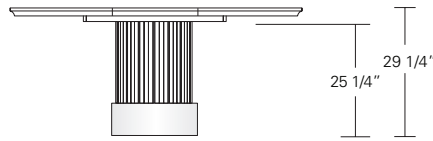

Solstice Round Table

42"W x 42"D x 29"H
48"W x 48"D x 29"H
54"W x 54"D x 29"H
60"W x 60"D x 29"H
66"W x 66"D x 29"H
72"W x 72"D x 29"H

Round Extension Table (w/self-storing leaf)

48"W (68"w/one 20"leaf) x 48"D x 29"H
54"W (74"w/one 20"leaf) x 54"D x 29"H
60"W (84"w/one 24"leaf) x 60"D x 29"H
66"W (90"w/one 24"leaf) x 66"D x 29"H
72"W (96"w/one 24"leaf) x 72"D x 29"H

Split Base Round Extension Table

48"W (96"w/two 24"leaves) x 48"D x 29"H
54"W (102"w/two 24"leaves) x 54"D x 29"H
60"W (108"w/two 24"leaves) x 60"D x 29"H
66"W (114"w/two 24"leaves) x 66"D x 29"H
72"W (120"w/two 24"leaves) x 72"D x 29"H