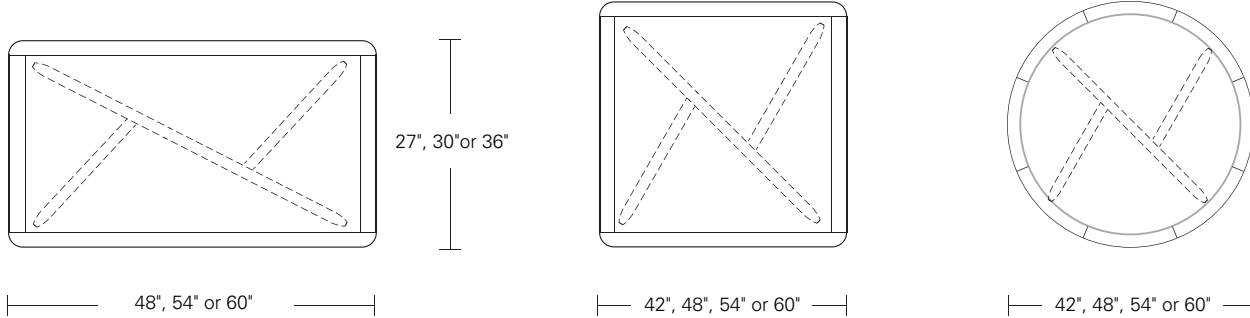

**KEMIZO SQUARE COCKTAIL TABLE**

**48W x 48D x 16H**

Shown in Terra Walnut.

The Kemizo Cocktail Table features a diagonal base stretcher with acute and obtuse leg angles, rounded corners, and softened profiles. Available in a range of square, round and rectangular sizes in 32 standard finishes and optional metal inlay.